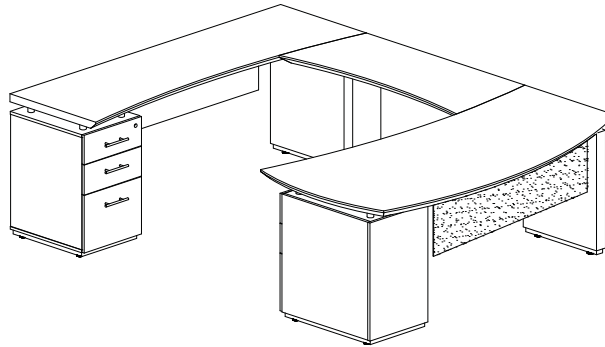

- Order as components

**STERLING IDEA STARTER #1**

Consists of:

QTY.	MODEL NO.	DESCRIPTION	LIST PRICE EACH
1	STRD72B	72" Right Handed Desk with (1) B/B/F Pedestal	2,380.00
1	STEB	48" Curved Bridge	722.00
1	STC72B	72" Credenza with (1) B/B/F Pedestal	1,880.00
1	ACD	Center Drawer	279.00
			5,261.00

**STERLING IDEA STARTER #2**

Consists of:

QTY.	MODEL NO.	DESCRIPTION	LIST PRICE EACH
1	STED72B	72" Desk with (2) B/B/F Pedestals	3,269.00
1	STEC72F	72" Credenza with (2) F/F Pedestals	2,598.00
1	ACD	Center Drawer	279.00
1	STEDPH72	72" Hutch with (2) Shelves	1,836.00
			7,982.00