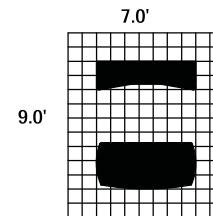

STERLING IDEA STARTER #2

Consists of:

QTY.	MODEL NO.	DESCRIPTION	LIST PRICE EACH
1	STED72B	72" Desk with (2) B/B/F Pedestals	3,269.00
1	STEC72F	72" Credenza with (2) F/F Pedestals	2,598.00
1	ACD	Center Drawer	279.00
1	STEDPH72	72" Hutch with (2) Shelves	1,836.00
			7,982.00