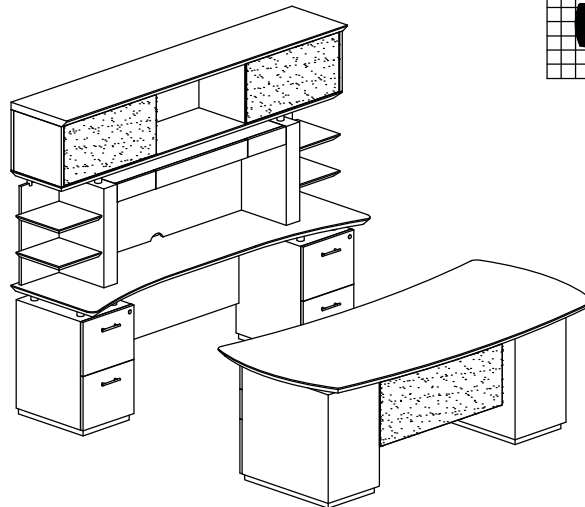

- Order as components

**STERLING IDEA STARTER #1**

Consists of:

QTY.	MODEL NO.	DESCRIPTION	LIST PRICE EACH
1	STRD72B	72" Right Handed Desk with (1) B/B/F Pedestal	2,380.00
1	STEB	48" Curved Bridge	722.00
1	STC72B	72" Credenza with (1) B/B/F Pedestal	1,880.00
1	ACD	Center Drawer	279.00
			5,261.00

**STERLING IDEA STARTER #2**

Consists of:

QTY.	MODEL NO.	DESCRIPTION	LIST PRICE EACH
1	STED72B	72" Desk with (2) B/B/F Pedestals	3,269.00
1	STEC72F	72" Credenza with (2) F/F Pedestals	2,598.00
1	ACD	Center Drawer	279.00
1	STEDPH72	72" Hutch with (2) Shelves	1,836.00
			7,982.00