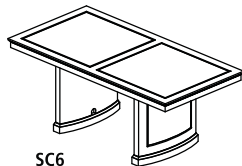

- All veneer surfaces are protected with two coats of high-tech catalyzed lacquer
- Grommet hole cutout size is 2¾ x 6"

Model No.	Description	Dimensions	Weight	List Price
NC6	6' Conference Table	72"W x 36"D x 29½"H	197	2,864.00
NC8	8' Conference Table	96"W x 42"D x 29½"H	236	3,565.00
NC10	10' Conference Table	120"W x 48"D x 29½"H	306	5,044.00
NC12	12' Conference Table	144"W x 54"D x 29½"H	358	8,217.00
NC14	14' Conference Table	168"W x 54"D x 29½"H	399	8,601.00
NCR48	Round Conference Table	48" Diameter x 29½"H	135	2,368.00
CTMB	Presentation Board	48 x 48 x 3¼"	110	2,355.00

NCR48

NC6

NC8

NC12

SPM

Model No.	Description	List Price
SPM 	6¼"W x 4"D x 1½"H Optional Power Module, UL Listed [includes RJ11-Cat 3 Coupler (phone) and RJ45 Coupler (data)] – 6' Power Cord. Black only.	434.00

SCR48

SC6

SC8

Model No.	Description	Dimensions	Weight	List Price
SCR48	48" Round Conference Table	48"Diameter x 29½"H	164	2,740.00
SC6	6' Rectangular or Boat-Shaped Conference Table	72"W x 36"D x 29½"H	231	4,415.00
SC8	8' Rectangular or Boat-Shaped Conference Table	96"W x 42"D x 29½"H	281	5,082.00
SC10	10' Rectangular or Boat-Shaped Conference Table	120"W x 48"D x 29½"H	370	7,109.00
SC12	12' Rectangular or Boat-Shaped Conference Table	144"W x 54"D x 29½"H	514	12,737.00
SCWB	Presentation Board	48"W x 48"H x 3½"D	109	2,834.00