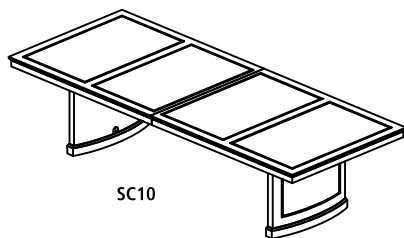

- All veneer surfaces are protected with two coats of high-tech catalyzed lacquer
- Grommet hole cutout size is 2¾ x 6"

Model No.	Description	Dimensions	Weight	List Price
NC6	6' Conference Table	72"W x 36"D x 29½"H	197	2,864.00
NC8	8' Conference Table	96"W x 42"D x 29½"H	236	3,565.00
NC10	10' Conference Table	120"W x 48"D x 29½"H	306	5,044.00
NC12	12' Conference Table	144"W x 54"D x 29½"H	358	8,217.00
NC14	14' Conference Table	168"W x 54"D x 29½"H	399	8,601.00
NCR48	Round Conference Table	48" Diameter x 29½"H	135	2,368.00
CTMB	Presentation Board	48 x 48 x 3¼"	110	2,355.00

SCR48

SC6

SC8

Model No.	Description	Dimensions	Weight	List Price
SCR48	48" Round Conference Table	48"Diameter x 29½"H	164	2,740.00
SC6	6' Rectangular or Boat-Shaped Conference Table	72"W x 36"D x 29½"H	231	4,415.00
SC8	8' Rectangular or Boat-Shaped Conference Table	96"W x 42"D x 29½"H	281	5,082.00
SC10	10' Rectangular or Boat-Shaped Conference Table	120"W x 48"D x 29½"H	370	7,109.00
SC12	12' Rectangular or Boat-Shaped Conference Table	144"W x 54"D x 29½"H	514	12,737.00
SCWB	Presentation Board	48"W x 48"H x 3½"D	109	2,834.00