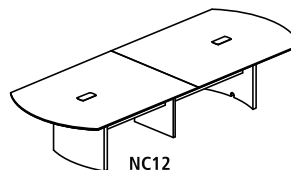

- All veneer surfaces are protected with two coats of high-tech catalyzed lacquer
- Grommet hole cutout size is 2¾ x 6"

Model No.	Description	Dimensions	Weight	List Price
NC6	6' Conference Table	72"W x 36"D x 29½"H	197	2,864.00
NC8	8' Conference Table	96"W x 42"D x 29½"H	236	3,565.00
NC10	10' Conference Table	120"W x 48"D x 29½"H	306	5,044.00
NC12	12' Conference Table	144"W x 54"D x 29½"H	358	8,217.00
NC14	14' Conference Table	168"W x 54"D x 29½"H	399	8,601.00
NCR48	Round Conference Table	48" Diameter x 29½"H	135	2,368.00
CTMB	Presentation Board	48 x 48 x 3¼"	110	2,355.00

NCR48

NC6

NC8

NC12

SPM

Model No.	Description	List Price
SPM 	6¼"W x 4"D x 1½"H Optional Power Module, UL Listed [includes RJ11-Cat 3 Coupler (phone) and RJ45 Coupler (data)] – 6' Power Cord. Black only.	434.00

SCR48

SC6

SC8

Model No.	Description	Dimensions	Weight	List Price
SCR48	48" Round Conference Table	48"Diameter x 29½"H	164	2,740.00
SC6	6' Rectangular or Boat-Shaped Conference Table	72"W x 36"D x 29½"H	231	4,415.00
SC8	8' Rectangular or Boat-Shaped Conference Table	96"W x 42"D x 29½"H	281	5,082.00
SC10	10' Rectangular or Boat-Shaped Conference Table	120"W x 48"D x 29½"H	370	7,109.00
SC12	12' Rectangular or Boat-Shaped Conference Table	144"W x 54"D x 29½"H	514	12,737.00
SCWB	Presentation Board	48"W x 48"H x 3½"D	109	2,834.00