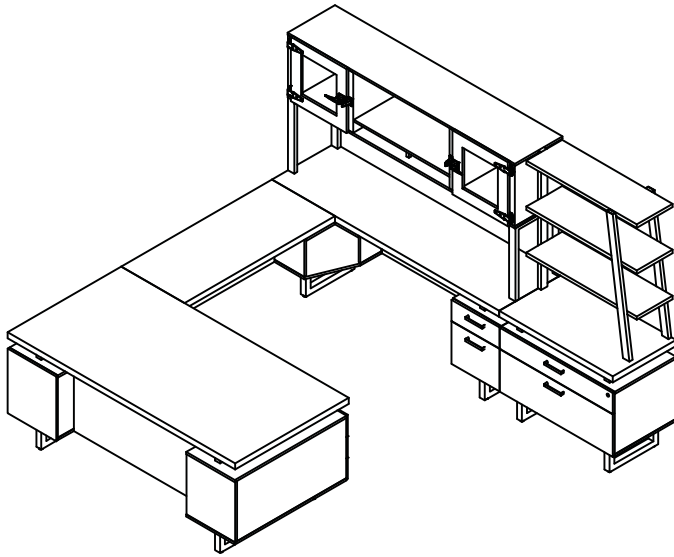

Mirella™ Laminate Series Idea Starters

Safco® Products marketing materials are designed to be used as sales tools for our Dealer network.

- Order as components

MIRELLA SERIES IDEA STARTER #1

Consists of:

QTY.	MODEL NO.	DESCRIPTION	LIST PRICE EACH
1	MRUSBF7236	U-Shaped Double Pedestal Desk, BBB/BF 72"W x 36"D x 29½"H Desk 48"W x 20"D x 29½"H Bridge 72"W x 20"D x 29½"H Credenza	4,588.00
1	MRHG72	72"W Hutch with Glass Doors, 36"W x 20"D x 38"H	1,300.00
1	MRLF36	36"W Lateral File, 36"W x 20"D x 29½"H	1,442.00
1	MRBS3	3 Shelf Bookshelf, 36"W x 13½"D x 38"H	547.00
			7,877.00

MIRELLA SERIES IDEA STARTER #2

Consists of:

QTY.	MODEL NO.	DESCRIPTION	LIST PRICE EACH
1	MRDBF7236	Double Pedestal Desk, BBB/BF 72"W x 36"D x 29½"H Desk	2,882.00
1	MRCBF7220	Double Pedestal Credenza, BBB/BF 72"W x 20"D x 29½"H	1,996.00
1	MRHG72	Hutch with Glass Doors 72"W x 20"D x 38"H	1,300.00
1	MRLF36	36"W Lateral File, 36"W x 20"D x 29½"H	1,442.00
1	MRBS3	3 Shelf Bookshelf, 36"W x 13½"D x 38"H	547.00
1	MRBS5	5 Shelf Bookshelf, 36¾"W x 13½"D x 67½"H	913.00
			9,080.00