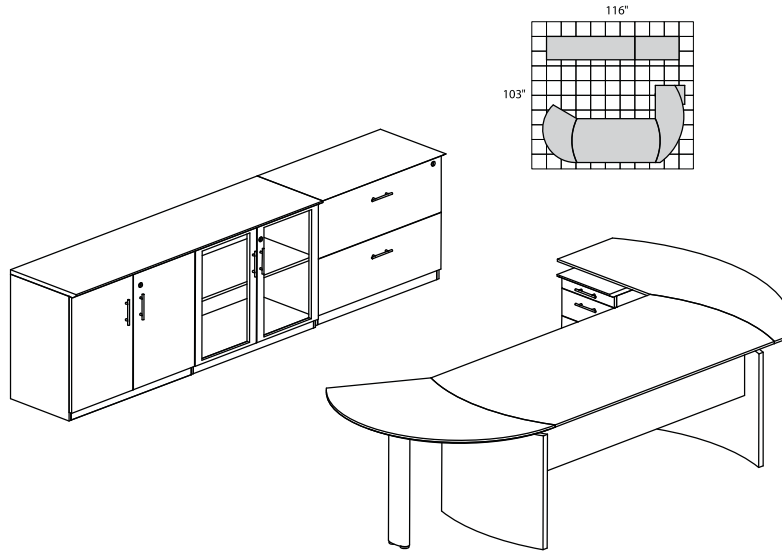

Medina™ Laminate Series Idea Starters

Safco® Products marketing materials are designed to be used as sales tools for our Dealer network.

- Order as components

MEDINA SERIES – IDEA STARTER #1

Consists of:

QTY.	MODEL NO.	DESCRIPTION	LIST PRICE EACH
1	MND72	72"W Desk	1,106.00
1	MNEXTR	Curved Desk Extension	670.00
1	MNRTPL	Curved Desk Return with P/B/F Pedestal	1,183.00
1	ACD	Center Drawer	279.00
1	MVLC	Low Wall Cabinet	1,607.00
1	MVLF	Lateral File	1,382.00
			6,227.00

MEDINA SERIES – IDEA STARTER #2

Consists of:

QTY.	MODEL NO.	DESCRIPTION	LIST PRICE EACH
1	MND72	72"W Desk	1,106.00
1	ACD	Center Drawer	279.00
1	MNBDGL	Bridge Left-Hand	555.00
1	MNCNZ72	72"W Credenza	720.00
1	MNH72	72"W Hutch	1,281.00
1	MNBBF	Box/Box/File Pedestal	727.00
2	MNPO	Corner Supports	180.00
			5,028.00