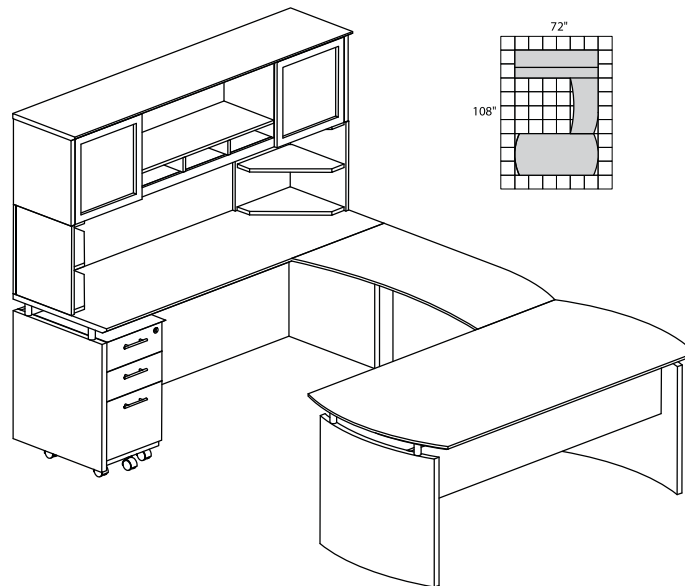

Medina™ Laminate Series Idea Starters

Safco® Products marketing materials are designed to be used as sales tools for our Dealer network.

- Order as components

MEDINA SERIES – IDEA STARTER #1

Consists of:

QTY.	MODEL NO.	DESCRIPTION	LIST PRICE EACH
1	MND72	72"W Desk	1,106.00
1	MNEXTR	Curved Desk Extension	670.00
1	MNRTPL	Curved Desk Return with P/B/F Pedestal	1,183.00
1	ACD	Center Drawer	279.00
1	MVLC	Low Wall Cabinet	1,607.00
1	MVLF	Lateral File	1,382.00
			6,227.00

MEDINA SERIES – IDEA STARTER #2

Consists of:

QTY.	MODEL NO.	DESCRIPTION	LIST PRICE EACH
1	MND72	72"W Desk	1,106.00
1	ACD	Center Drawer	279.00
1	MNBDGL	Bridge Left-Hand	555.00
1	MNCNZ72	72"W Credenza	720.00
1	MNH72	72"W Hutch	1,281.00
1	MNBBF	Box/Box/File Pedestal	727.00
2	MNPO	Corner Supports	180.00
			5,028.00