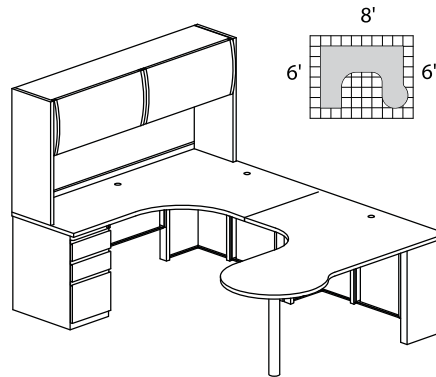

CSII™ Typicals

Safco® Products marketing materials are designed to be used as sales tools for our Dealer network.

CSII TYPICAL #2

Consists of:

QTY.	MODEL NO.	DESCRIPTION	LIST PRICE EACH
1	C1171	Credenza 72"W x 24"D with One B/B/F	2,163.00
1	C2576	Return, 72"W x 30"D	1,490.00
1	C673	Peninsula Table, 48"W x 24"D	1,118.00
1	C747	Flipper Door Overhead Unit, 72"W x 15"D x 36"H	1,945.00
1	C867	Fabric Tack Panel for Overhead, 69¼"W x 17"H	600.00
CST2			7,320.00

CSII TYPICAL #3

Consists of:

QTY.	NO.	MODEL	DESCRIPTION	LIST PRICE EACH
1	C542	Corner Desk, 24"D x 42"W x 42"W x 24"D	1,904.00	
1	C2471	Return 72 x 24" with One B/B/F	2,105.00	
1	C2473	Return 72 x 24" with One F/F	2,105.00	
1	C747	Flipper Door Overhead Unit, 72"W x 15"D x 36"H	1,945.00	
1	C867	Fabric Tack Panel for Overhead, 69¼"W x 17"H	600.00	
CST3				8,661.00