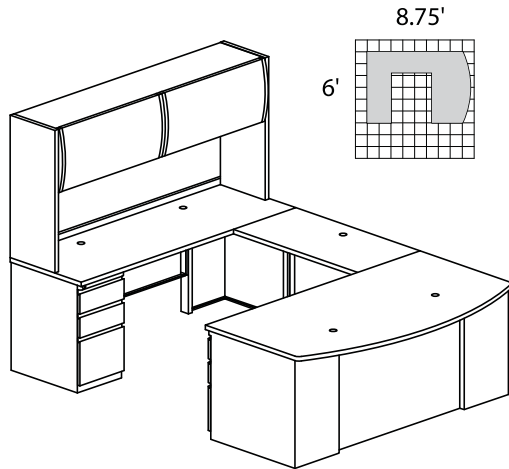

CSII™ Typicals

Safco® Products marketing materials are designed to be used as sales tools for our Dealer network.

CSII TYPICAL #2

Consists of:

QTY.	MODEL NO.	DESCRIPTION	LIST PRICE EACH
1	C1171	Credenza 72"W x 24"D with One B/B/F	2,163.00
1	C2576	Return, 72"W x 30"D	1,490.00
1	C673	Peninsula Table, 48"W x 24"D	1,118.00
1	C747	Flipper Door Overhead Unit, 72"W x 15"D x 36"H	1,945.00
1	C867	Fabric Tack Panel for Overhead, 69¼"W x 17"H	600.00
CST2			7,320.00

CSII TYPICAL #3

Consists of:

QTY.	NO.	MODEL	DESCRIPTION	LIST PRICE EACH
1	C542	Corner Desk, 24"D x 42"W x 42"W x 24"D	1,904.00	
1	C2471	Return 72 x 24" with One B/B/F	2,105.00	
1	C2473	Return 72 x 24" with One F/F	2,105.00	
1	C747	Flipper Door Overhead Unit, 72"W x 15"D x 36"H	1,945.00	
1	C867	Fabric Tack Panel for Overhead, 69¼"W x 17"H	600.00	
CST3				8,661.00

CSII TYPICAL #4

Consists of:

QTY.	MODEL NO.	DESCRIPTION	LIST PRICE EACH
1	C343R1	J Table 72"W x 48"D x 30"H, Return Right with One B/B/F	2,818.00
1	C483L	P Table 72"W x 48"D x 30"H, Return Left with Conference End	2,240.00
1	C747	Flipper Door Overhead Unit, 72"W x 15"D x 36"H	1,945.00
1	C867	Fabric Tack Panel for Overhead, 69¼"W x 17"H	600.00
CST4			7,603.00