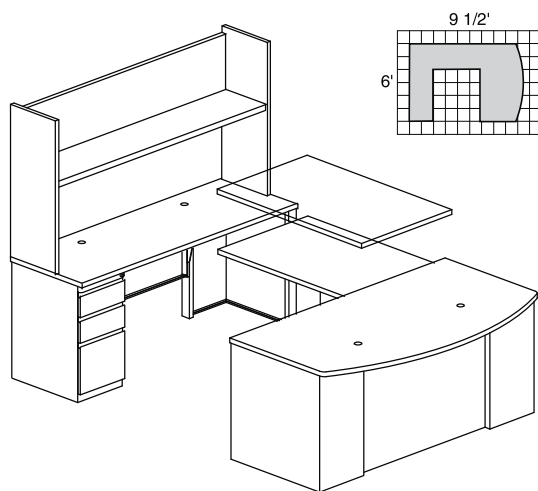

CSII TYPICAL #14

Consists of:

QTY.	NO.	MODEL	DESCRIPTION	LIST PRICE EACH
1	C1971		Bowfront Desk 72 x 39" with One B/B/F	2,487.00
1	C1171		Credenza 72 x 24" with One B/B/F	2,163.00
1	C48A		Height-Adjustable Bridge 48 x 24"	3,461.00
1	C777		Overhead Open Shelf, 72"W x 14"D x 36"H	1,101.00
1	C867		Fabric Tack Panel for Overhead, 69"W x 1/2"D x 17"H	600.00
CST14				9,939.00