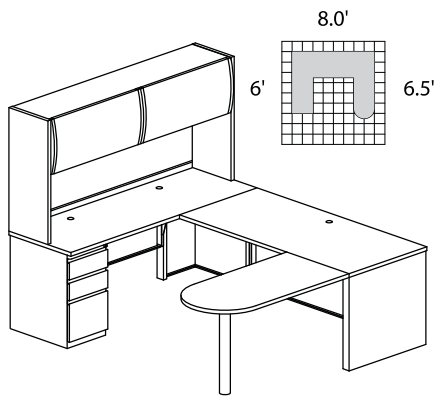

CSII™ Typicals

Safco® Products marketing materials are designed to be used as sales tools for our Dealer network.

CSII TYPICAL #2

Consists of:

QTY.	MODEL NO.	DESCRIPTION	LIST PRICE EACH
1	C1171	Credenza 72"W x 24"D with One B/B/F	2,163.00
1	C2576	Return, 72"W x 30"D	1,490.00
1	C673	Peninsula Table, 48"W x 24"D	1,118.00
1	C747	Flipper Door Overhead Unit, 72"W x 15"D x 36"H	1,945.00
1	C867	Fabric Tack Panel for Overhead, 69¼"W x 17"H	600.00
CST2			7,320.00

CSII TYPICAL #3

Consists of:

QTY.	NO.	MODEL	DESCRIPTION	LIST PRICE EACH
1	C542	Corner Desk, 24"D x 42"W x 42"W x 24"D	1,904.00	
1	C2471	Return 72 x 24" with One B/B/F	2,105.00	
1	C2473	Return 72 x 24" with One F/F	2,105.00	
1	C747	Flipper Door Overhead Unit, 72"W x 15"D x 36"H	1,945.00	
1	C867	Fabric Tack Panel for Overhead, 69¼"W x 17"H	600.00	
CST3				8,661.00

CSII TYPICAL #4

Consists of:

QTY.	MODEL NO.	DESCRIPTION	LIST PRICE EACH
1	C343R1	J Table 72"W x 48"D x 30"H, Return Right with One B/B/F	2,818.00
1	C483L	P Table 72"W x 48"D x 30"H, Return Left with Conference End	2,240.00
1	C747	Flipper Door Overhead Unit, 72"W x 15"D x 36"H	1,945.00
1	C867	Fabric Tack Panel for Overhead, 69¼"W x 17"H	600.00
CST4			7,603.00