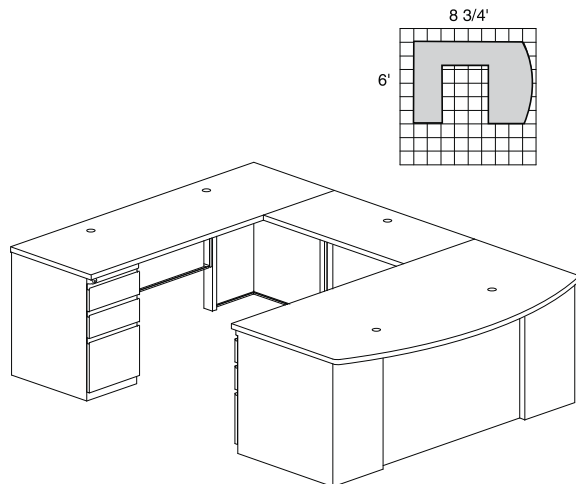

CSII™ Typical

Safco® Products marketing materials are designed to be used as sales tools for our Dealer network.

CSII TYPICAL #9

Consists of:

QTY.	NO.	MODEL	DESCRIPTION	LIST PRICE EACH
1	C1971		Bowfront Desk 72"W x 39"D with One B/B/F	2,487.00
1	C1171		Credenza 72"W x 24"D with One B/B/F	2,163.00
1	C282T		Straight Bridge, 42"W x 24"D	645.00
CST9				5,298.00