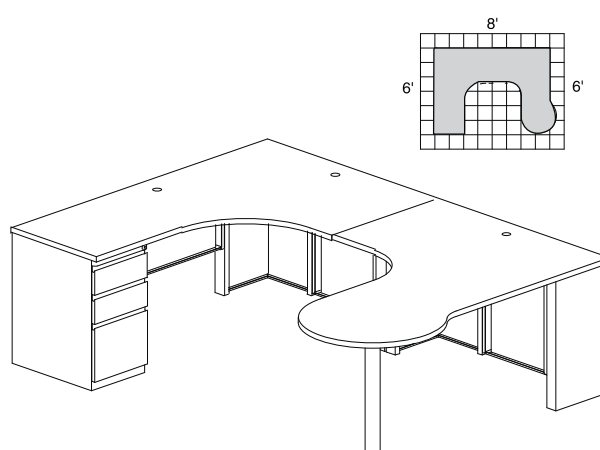

Consists of:

MODEL			LIST PRICE
QTY.	NO.	DESCRIPTION	EACH
1	C343R1	J Table 72"W x 48"D x 30", Return Right with One B/B/F	2,818.00
1	C2531	Return 48 x 30" with One B/B/F	1,883.00
1	C747	Flipper Door Overhead Unit 72"W x 15"D x 36"H	1,945.00
1	C867	Fabric Tack Panel for Overhead 69¼"W x 17"H	600.00
CST8			7,246.00

CSII™ Typical

Safco® Products marketing materials are designed to be used as sales tools for our Dealer network.

CSII TYPICAL #9

Consists of:

QTY.	NO.	MODEL	DESCRIPTION	LIST PRICE EACH
1	C1971		Bowfront Desk 72"W x 39"D with One B/B/F	2,487.00
1	C1171		Credenza 72"W x 24"D with One B/B/F	2,163.00
1	C282T		Straight Bridge, 42"W x 24"D	645.00
CST9				5,298.00

CSII TYPICAL #10

Consists of:

QTY.	NO.	MODEL	DESCRIPTION	LIST PRICE EACH
1	C343R1		J Table 72"W x 48"D x 30"D, Return Right with One B/B/F	2,818.00
1	C483L		P Table 72"W x 48"D x 30"D, Return Left w/Conference End	2,240.00
CST10				5,060.00