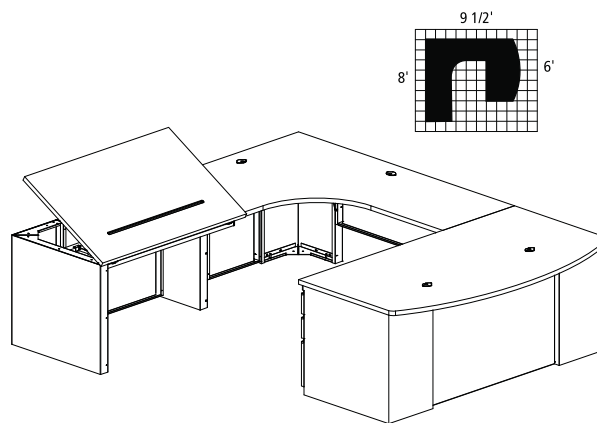

CSII™ Typical

Safco® Products marketing materials are designed to be used as sales tools for our Dealer network.

CSII TYPICAL #9

Consists of:

QTY.	NO.	MODEL	DESCRIPTION	LIST PRICE EACH
1	C1971		Bowfront Desk 72"W x 39"D with One B/B/F	2,487.00
1	C1171		Credenza 72"W x 24"D with One B/B/F	2,163.00
1	C282T		Straight Bridge, 42"W x 24"D	645.00
CST9				5,298.00

CSII TYPICAL #10

Consists of:

QTY.	NO.	MODEL	DESCRIPTION	LIST PRICE EACH
1	C343R1		J Table 72"W x 48"D x 30"D, Return Right with One B/B/F	2,818.00
1	C483L		P Table 72"W x 48"D x 30"D, Return Left w/Conference End	2,240.00
CST10				5,060.00

CSII TYPICAL #14

Consists of:

QTY.	NO.	MODEL	DESCRIPTION	LIST PRICE EACH
1	C1971		Bowfront Desk 72 x 39" with One B/B/F	2,487.00
1	C1171		Credenza 72 x 24" with One B/B/F	2,163.00
1	C48A		Height-Adjustable Bridge 48 x 24"	3,461.00
1	C777		Overhead Open Shelf, 72"W x 14"D x 36"H	1,101.00
1	C867		Fabric Tack Panel for Overhead, 69"W x 1/2"D x 17"H	600.00
CST14				9,939.00