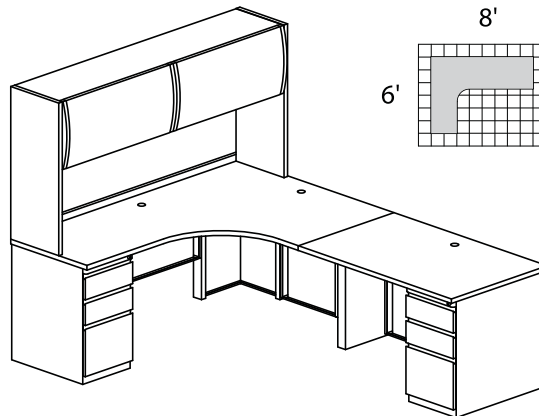

CSII TYPICAL #8

Consists of:

MODEL			LIST PRICE
QTY.	NO.	DESCRIPTION	EACH
1	C343R1	J Table 72"W x 48"D x 30", Return Right with One B/B/F	2,818.00
1	C2531	Return 48 x 30" with One B/B/F	1,883.00
1	C747	Flipper Door Overhead Unit 72"W x 15"D x 36"H	1,945.00
1	C867	Fabric Tack Panel for Overhead 69¼"W x 17"H	600.00
CST8			7,246.00