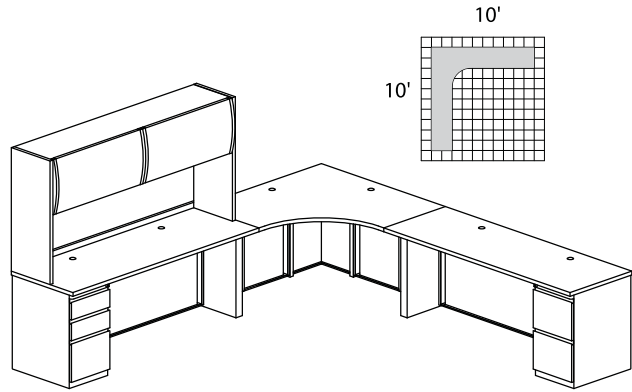

CSII™ Typicals

Safco® Products marketing materials are designed to be used as sales tools for our Dealer network.

CSII TYPICAL #2

Consists of:

QTY.	MODEL NO.	DESCRIPTION	LIST PRICE EACH
1	C1171	Credenza 72"W x 24"D with One B/B/F	2,163.00
1	C2576	Return, 72"W x 30"D	1,490.00
1	C673	Peninsula Table, 48"W x 24"D	1,118.00
1	C747	Flipper Door Overhead Unit, 72"W x 15"D x 36"H	1,945.00
1	C867	Fabric Tack Panel for Overhead, 69¼"W x 17"H	600.00
CST2			7,320.00

CSII TYPICAL #3

Consists of:

QTY.	NO.	MODEL	DESCRIPTION	LIST PRICE EACH
1	C542	Corner Desk, 24"D x 42"W x 42"W x 24"D	1,904.00	
1	C2471	Return 72 x 24" with One B/B/F	2,105.00	
1	C2473	Return 72 x 24" with One F/F	2,105.00	
1	C747	Flipper Door Overhead Unit, 72"W x 15"D x 36"H	1,945.00	
1	C867	Fabric Tack Panel for Overhead, 69¼"W x 17"H	600.00	
CST3				8,661.00

CSII TYPICAL #4

Consists of:

QTY.	MODEL NO.	DESCRIPTION	LIST PRICE EACH
1	C343R1	J Table 72"W x 48"D x 30"H, Return Right with One B/B/F	2,818.00
1	C483L	P Table 72"W x 48"D x 30"H, Return Left with Conference End	2,240.00
1	C747	Flipper Door Overhead Unit, 72"W x 15"D x 36"H	1,945.00
1	C867	Fabric Tack Panel for Overhead, 69¼"W x 17"H	600.00
CST4			7,603.00