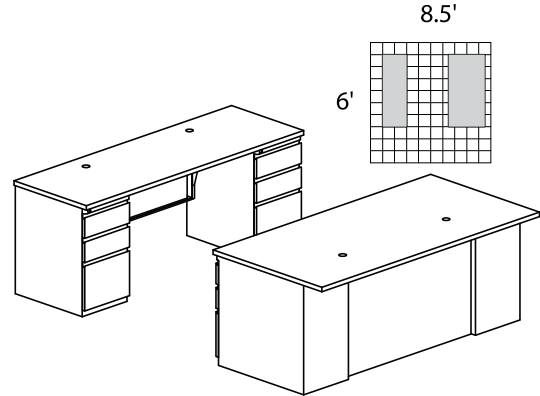

CSII TYPICAL #7

Consists of:

MODEL			LIST PRICE
QTY.	NO.	DESCRIPTION	EACH
1	C1675	Desk 72 x 36" with One B/B/F and One F/F	3,161.00
1	C1172	Credenza 72" x 24" with Two B/B/F	2,989.00
CST7			6,153.00