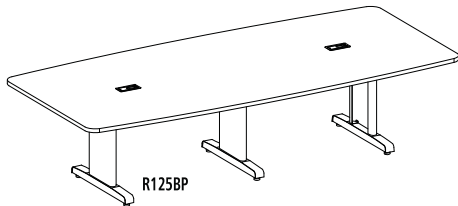

Full-size conference tables with optional power and data modules designed for optional power and data access to operate computers and presentation equipment during meetings.

- Three shapes of conference surfaces: Racetrack, Boat and Rectangular
- All tables are 29" H overall
- All tables standard with two legs, except for 120" with three legs
- Table legs are constructed of 14-gauge steel and available in standard Black finish
- Tops constructed of 1½" thick high pressure laminate with t-mold edge
- Tables can be ordered with Black grommets
- If ordering optional Power Module, table must be ordered with grommets
- **Base and Grommet Options:** For Premier Leg and grommets add suffix "P" or for Premier Leg and no grommets add suffix "PN" to the end of the model number. **72" W Conference table comes with only 1 grommet and all other 2 grommets.**
- **Base Finish:** List prices shown are for Black base finish. The bases can be finished in any other standard finish for a $50 list upcharge. Add a "C" suffix after the model number and specify standard finish: **see page 10 for Corporate paint colors details**
- **Work surfaces available in CSII™ colors, see page 10 for Safco corporate Laminates and Paint colors or go to Safco website to view color swatches**

CSII™ Conference Tables

Conference Tables		Premier Leg Grommets (+P) List Price	Premier Leg No Grommets (+PN) List Price
Model No.	Description		
R73R	72 x 36" Rectangular	2,405.00	2,339.00
R73B	72 x 36" Boat-Shaped	2,405.00	2,339.00
R73V	72 x 36" Racetrack	2,405.00	2,339.00
R84R	84 x 42" Rectangular	2,621.00	2,559.00
R84B	84 x 42" Boat-Shaped	2,621.00	2,559.00
R84V	84 x 42" Racetrack	2,621.00	2,559.00
R94R	96 x 48" Rectangular	2,685.00	2,624.00
R94B	96 x 48" Boat-Shaped	2,685.00	2,624.00
R94V	96 x 48" Racetrack	2,685.00	2,624.00
R95V	96 x 54" Racetrack	2,755.00	2,688.00
R104R	108 x 48" Rectangular	3,084.00	3,014.00
R104B	108 x 48" Boat-Shaped	3,084.00	3,014.00
R104V	108 x 48" Racetrack	3,084.00	3,014.00
R124R	120 x 48" Rectangular	3,540.00	3,471.00
R124B	120 x 48" Boat-Shaped	3,540.00	3,474.00
R124V	120 x 48" Racetrack	3,540.00	3,474.00
R125R	120 x 54" Rectangular	3,729.00	3,669.00
R125B	120 x 54" Boat-Shaped	3,729.00	3,669.00

Optional Power Module		List Price
Model No.	Description	
SPM	Optional Power Module [includes RJ11-Cat 3 coupler (phone) and RJ45-Cat3 coupler (data)] – 6' power cord	434.00

Office Suites
Seating
Tables & Desks
Meeting Essentials
Personal Organization
Ergonomics
High Density Storage
Storage & Filing
Facilities
Technology Furniture
Art & Engineering
K-12 Education
SAFE Collection Addendum