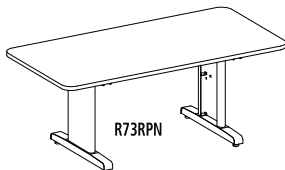

Full-size conference tables with optional power and data modules designed for optional power and data access to operate computers and presentation equipment during meetings.

- Three shapes of conference surfaces: Racetrack, Boat and Rectangular
- All tables are 29" H overall
- All tables standard with two legs, except for 120" with three legs
- Table legs are constructed of 14-gauge steel and available in standard Black finish
- Tops constructed of 1½" thick high pressure laminate with t-mold edge
- Tables can be ordered with Black grommets
- If ordering optional Power Module, table must be ordered with grommets
- **Base and Grommet Options:** For Premier Leg and grommets add suffix "P" or for Premier Leg and no grommets add suffix "PN" to the end of the model number. **72" W Conference table comes with only 1 grommet and all other 2 grommets.**
- **Base Finish:** List prices shown are for Black base finish. The bases can be finished in any other standard finish for a $50 list upcharge. Add a "C" suffix after the model number and specify standard finish: **see page 10 for Corporate paint colors details**
- **Work surfaces available in CSII™ colors, see page 10 for Safco corporate Laminates and Paint colors or go to Safco website to view color swatches**

CSII™ Conference Tables

Conference Tables		Premier Leg Grommets (+P) List Price	Premier Leg No Grommets (+PN) List Price
Model No.	Description		
R73R	72 x 36" Rectangular	2,405.00	2,339.00
R73B	72 x 36" Boat-Shaped	2,405.00	2,339.00
R73V	72 x 36" Racetrack	2,405.00	2,339.00
R84R	84 x 42" Rectangular	2,621.00	2,559.00
R84B	84 x 42" Boat-Shaped	2,621.00	2,559.00
R84V	84 x 42" Racetrack	2,621.00	2,559.00
R94R	96 x 48" Rectangular	2,685.00	2,624.00
R94B	96 x 48" Boat-Shaped	2,685.00	2,624.00
R94V	96 x 48" Racetrack	2,685.00	2,624.00
R95V	96 x 54" Racetrack	2,755.00	2,688.00
R104R	108 x 48" Rectangular	3,084.00	3,014.00
R104B	108 x 48" Boat-Shaped	3,084.00	3,014.00
R104V	108 x 48" Racetrack	3,084.00	3,014.00
R124R	120 x 48" Rectangular	3,540.00	3,471.00
R124B	120 x 48" Boat-Shaped	3,540.00	3,474.00
R124V	120 x 48" Racetrack	3,540.00	3,474.00
R125R	120 x 54" Rectangular	3,729.00	3,669.00
R125B	120 x 54" Boat-Shaped	3,729.00	3,669.00

Optional Power Module		List Price
Model No.	Description	
SPM	Optional Power Module [includes RJ11-Cat 3 coupler (phone) and RJ45-Cat3 coupler (data)] – 6' power cord	434.00

Office Suites
Seating
Tables & Desks
Meeting Essentials
Personal Organization
Ergonomics
High Density Storage
Storage & Filing
Facilities
Technology Furniture
Art & Engineering
K-12 Education
SAFE Collection Addendum