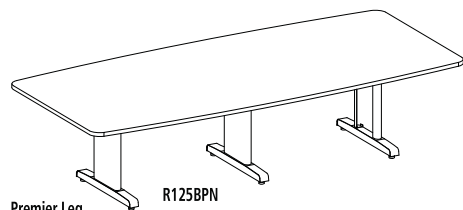

Full-size conference tables with optional power and data modules designed for optional power and data access to operate computers and presentation equipment during meetings.

- Three shapes of conference surfaces: Racetrack, Boat and Rectangular
- All tables are 29" H overall
- All tables standard with two legs, except for 120" with three legs
- Table legs are constructed of 14-gauge steel and available in standard Black finish
- Tops constructed of 1½" thick high pressure laminate with t-mold edge
- Tables can be ordered with Black grommets
- If ordering optional Power Module, table must be ordered with grommets
- **Base and Grommet Options:** For Premier Leg and grommets add suffix "P" or for Premier Leg and no grommets add suffix "PN" to the end of the model number. **72" W Conference table comes with only 1 grommet and all other 2 grommets.**
- **Base Finish:** List prices shown are for Black base finish. The bases can be finished in any other standard finish for a $50 list upcharge. Add a "C" suffix after the model number and specify standard finish: **see page 10 for Corporate paint colors details**
- **Work surfaces available in CSII™ colors, see page 10 for Safco corporate Laminates and Paint colors or go to Safco website to view color swatches**

CSII™ Conference Tables

Conference Tables		Premier Leg Grommets (+P) List Price	Premier Leg No Grommets (+PN) List Price
Model No.	Description		
R73R	72 x 36" Rectangular	2,405.00	2,339.00
R73B	72 x 36" Boat-Shaped	2,405.00	2,339.00
R73V	72 x 36" Racetrack	2,405.00	2,339.00
R84R	84 x 42" Rectangular	2,621.00	2,559.00
R84B	84 x 42" Boat-Shaped	2,621.00	2,559.00
R84V	84 x 42" Racetrack	2,621.00	2,559.00
R94R	96 x 48" Rectangular	2,685.00	2,624.00
R94B	96 x 48" Boat-Shaped	2,685.00	2,624.00
R94V	96 x 48" Racetrack	2,685.00	2,624.00
R95V	96 x 54" Racetrack	2,755.00	2,688.00
R104R	108 x 48" Rectangular	3,084.00	3,014.00
R104B	108 x 48" Boat-Shaped	3,084.00	3,014.00
R104V	108 x 48" Racetrack	3,084.00	3,014.00
R124R	120 x 48" Rectangular	3,540.00	3,471.00
R124B	120 x 48" Boat-Shaped	3,540.00	3,474.00
R124V	120 x 48" Racetrack	3,540.00	3,474.00
R125R	120 x 54" Rectangular	3,729.00	3,669.00
R125B	120 x 54" Boat-Shaped	3,729.00	3,669.00

Optional Power Module		List Price
Model No.	Description	
SPM	Optional Power Module [includes RJ11-Cat 3 coupler (phone) and RJ45-Cat3 coupler (data)] – 6' power cord	434.00

Office Suites
Seating
Tables & Desks
Meeting Essentials
Personal Organization
Ergonomics
High Density Storage
Storage & Filing
Facilities
Technology Furniture
Art & Engineering
K-12 Education
SAFE Collection Addendum