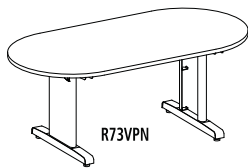

Full-size conference tables with optional power and data modules designed for optional power and data access to operate computers and presentation equipment during meetings.

- Three shapes of conference surfaces: Racetrack, Boat and Rectangular
- All tables are 29" H overall
- All tables standard with two legs, except for 120" with three legs
- Table legs are constructed of 14-gauge steel and available in standard Black finish
- Tops constructed of 1½" thick high pressure laminate with t-mold edge
- Tables can be ordered with Black grommets
- If ordering optional Power Module, table must be ordered with grommets
- **Base and Grommet Options:** For Premier Leg and grommets add suffix "P" or for Premier Leg and no grommets add suffix "PN" to the end of the model number. **72" W Conference table comes with only 1 grommet and all other 2 grommets.**
- **Base Finish:** List prices shown are for Black base finish. The bases can be finished in any other standard finish for a $50 list upcharge. Add a "C" suffix after the model number and specify standard finish: **see page 10 for Corporate paint colors details**
- **Work surfaces available in CSII™ colors, see page 10 for Safco corporate Laminates and Paint colors or go to Safco website to view color swatches**

CSII™ Conference Tables

Conference Tables		Premier Leg Grommets (+P) List Price	Premier Leg No Grommets (+PN) List Price
Model No.	Description		
R73R	72 x 36" Rectangular	2,405.00	2,339.00
R73B	72 x 36" Boat-Shaped	2,405.00	2,339.00
R73V	72 x 36" Racetrack	2,405.00	2,339.00
R84R	84 x 42" Rectangular	2,621.00	2,559.00
R84B	84 x 42" Boat-Shaped	2,621.00	2,559.00
R84V	84 x 42" Racetrack	2,621.00	2,559.00
R94R	96 x 48" Rectangular	2,685.00	2,624.00
R94B	96 x 48" Boat-Shaped	2,685.00	2,624.00
R94V	96 x 48" Racetrack	2,685.00	2,624.00
R95V	96 x 54" Racetrack	2,755.00	2,688.00
R104R	108 x 48" Rectangular	3,084.00	3,014.00
R104B	108 x 48" Boat-Shaped	3,084.00	3,014.00
R104V	108 x 48" Racetrack	3,084.00	3,014.00
R124R	120 x 48" Rectangular	3,540.00	3,471.00
R124B	120 x 48" Boat-Shaped	3,540.00	3,474.00
R124V	120 x 48" Racetrack	3,540.00	3,474.00
R125R	120 x 54" Rectangular	3,729.00	3,669.00
R125B	120 x 54" Boat-Shaped	3,729.00	3,669.00

Optional Power Module		List Price
Model No.	Description	
SPM	Optional Power Module [includes RJ11-Cat 3 coupler (phone) and RJ45-Cat3 coupler (data)] – 6' power cord	434.00

Office Suites
Seating
Tables & Desks
Meeting Essentials
Personal Organization
Ergonomics
High Density Storage
Storage & Filing
Facilities
Technology Furniture
Art & Engineering
K-12 Education
SAFE Collection Addendum