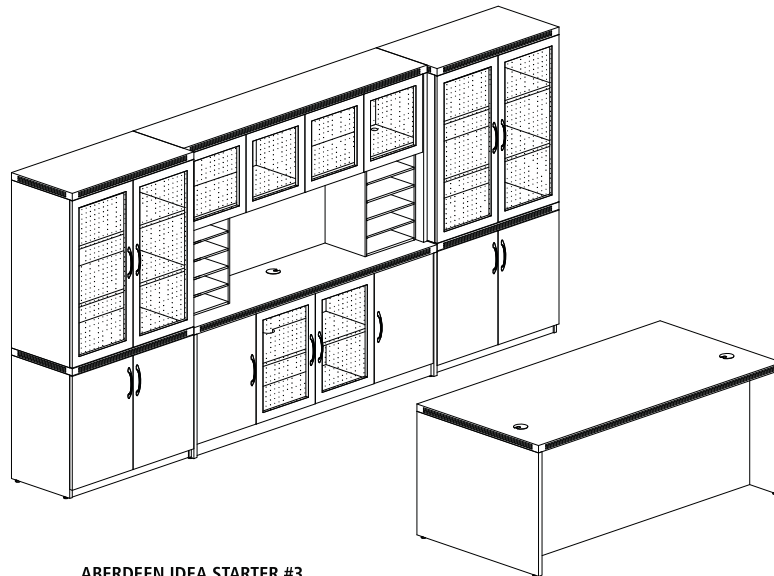

Aberdeen® Idea Starters

Safco® Products marketing materials are designed to be used as sales tools for our Dealer network.

- Order components separately.

ABERDEEN IDEA STARTER #1

Consists of:

QTY.	MODEL NO.	DESCRIPTION	LIST PRICE EACH
1	ABD7242	Bowfront Desk, 72 x 42"	1,403.00
1	ACD7224	Credenza, 72 x 24"	981.00
1	ACB4224	Contour Bridge, 42 x 24"	557.00
1	APBBF26	Desk Pencil/Box/Box/File Pedestal	1,050.00
1	APBBF20	Credenza Pencil/Box/Box/File Pedestal	932.00
1	AHG72	Hutch with Glass Doors, 72"W	1,634.00
			6,557.00

ABERDEEN IDEA STARTER #2

Consists of:

QTY.	MODEL NO.	DESCRIPTION	LIST PRICE EACH
1	ABD7242	Bowfront Desk, 72 x 42"	1,403.00
1	ACB4224	Contour Bridge, 42 x 24"	557.00
1	ACD7224	Credenza, 72 x 24"	981.00
1	APBBF26	Desk Pencil/Box/Box/File Pedestal	1,050.00
1	AFF20	Credenza File/File Pedestal	887.00
1	AFLF36	Freestanding Lateral File, 36 x 24"	1,634.00
1	AHW72	Hutch with Wood Doors, 72"W	1,166.00
2	AHPM	Horizontal Paper Management	325.00
			8,328.00

ABERDEEN IDEA STARTER #3

Consists of:

QTY.	MODEL NO.	DESCRIPTION	LIST PRICE EACH
1	ARD7236	Rectangular Conference Desk, 72 x 36"	1,215.00
1	APBBF26	Desk Pencil/Box/Box/File Pedestal	1,050.00
1	AFF26	Desk File/File Pedestal	1,003.00
1	ALC	Low Wall Cabinet	2,104.00
2	ASC	Storage Cabinet	1,166.00
2	AGDC	Glass Display Cabinet	1,514.00
1	AHG72	Hutch with Glass Doors, 72"W	1,634.00
2	AHPM	Horizontal Paper Management	325.00
			13,016.00