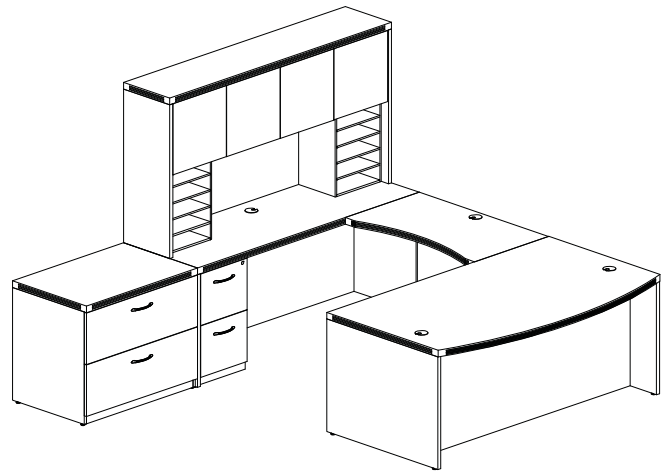

Aberdeen® Idea Starters

Safco® Products marketing materials are designed to be used as sales tools for our Dealer network.

- Order components separately.

ABERDEEN IDEA STARTER #1

Consists of:

QTY.	MODEL NO.	DESCRIPTION	LIST PRICE EACH
1	ABD7242	Bowfront Desk, 72 x 42"	1,403.00
1	ACD7224	Credenza, 72 x 24"	981.00
1	ACB4224	Contour Bridge, 42 x 24"	557.00
1	APBBF26	Desk Pencil/Box/Box/File Pedestal	1,050.00
1	APBBF20	Credenza Pencil/Box/Box/File Pedestal	932.00
1	AHG72	Hutch with Glass Doors, 72"W	1,634.00
			6,557.00

ABERDEEN IDEA STARTER #2

Consists of:

QTY.	MODEL NO.	DESCRIPTION	LIST PRICE EACH
1	ABD7242	Bowfront Desk, 72 x 42"	1,403.00
1	ACB4224	Contour Bridge, 42 x 24"	557.00
1	ACD7224	Credenza, 72 x 24"	981.00
1	APBBF26	Desk Pencil/Box/Box/File Pedestal	1,050.00
1	AFF20	Credenza File/File Pedestal	887.00
1	AFLF36	Freestanding Lateral File, 36 x 24"	1,634.00
1	AHW72	Hutch with Wood Doors, 72"W	1,166.00
2	AHPM	Horizontal Paper Management	325.00
			8,328.00

ABERDEEN IDEA STARTER #3

Consists of:

QTY.	MODEL NO.	DESCRIPTION	LIST PRICE EACH
1	ARD7236	Rectangular Conference Desk, 72 x 36"	1,215.00
1	APBBF26	Desk Pencil/Box/Box/File Pedestal	1,050.00
1	AFF26	Desk File/File Pedestal	1,003.00
1	ALC	Low Wall Cabinet	2,104.00
2	ASC	Storage Cabinet	1,166.00
2	AGDC	Glass Display Cabinet	1,514.00
1	AHG72	Hutch with Glass Doors, 72"W	1,634.00
2	AHPM	Horizontal Paper Management	325.00
			13,016.00