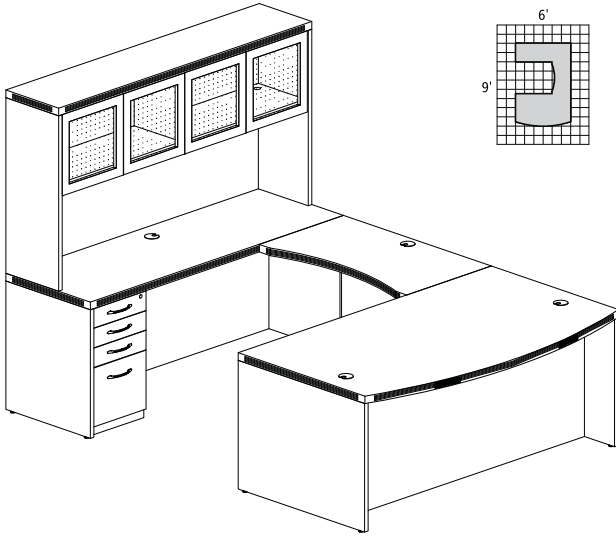

Aberdeen® Idea Starters

Safco® Products marketing materials are designed to be used as sales tools for our Dealer network.

- Order components separately.

ABERDEEN IDEA STARTER #1

Consists of:

QTY.	MODEL NO.	DESCRIPTION	LIST PRICE EACH
1	ABD7242	Bowfront Desk, 72 x 42"	1,403.00
1	ACD7224	Credenza, 72 x 24"	981.00
1	ACB4224	Contour Bridge, 42 x 24"	557.00
1	APBBF26	Desk Pencil/Box/Box/File Pedestal	1,050.00
1	APBBF20	Credenza Pencil/Box/Box/File Pedestal	932.00
1	AHG72	Hutch with Glass Doors, 72"W	1,634.00
			6,557.00

ABERDEEN IDEA STARTER #2

Consists of:

QTY.	MODEL NO.	DESCRIPTION	LIST PRICE EACH
1	ABD7242	Bowfront Desk, 72 x 42"	1,403.00
1	ACB4224	Contour Bridge, 42 x 24"	557.00
1	ACD7224	Credenza, 72 x 24"	981.00
1	APBBF26	Desk Pencil/Box/Box/File Pedestal	1,050.00
1	AFF20	Credenza File/File Pedestal	887.00
1	AFLF36	Freestanding Lateral File, 36 x 24"	1,634.00
1	AHW72	Hutch with Wood Doors, 72"W	1,166.00
2	AHPM	Horizontal Paper Management	325.00
			8,328.00

ABERDEEN IDEA STARTER #3

Consists of:

QTY.	MODEL NO.	DESCRIPTION	LIST PRICE EACH
1	ARD7236	Rectangular Conference Desk, 72 x 36"	1,215.00
1	APBBF26	Desk Pencil/Box/Box/File Pedestal	1,050.00
1	AFF26	Desk File/File Pedestal	1,003.00
1	ALC	Low Wall Cabinet	2,104.00
2	ASC	Storage Cabinet	1,166.00
2	AGDC	Glass Display Cabinet	1,514.00
1	AHG72	Hutch with Glass Doors, 72"W	1,634.00
2	AHPM	Horizontal Paper Management	325.00
			13,016.00