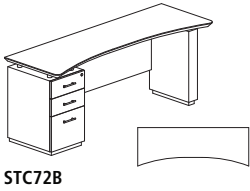

Single Pedestal Credenza

- 1½" thick surface with knife edge profile
- Stand-offs are Chrome and ship with pedestals
- 1/2 height recessed laminate modesty panel included
- Drawer pulls are standard in Chrome

Model No.	Description	Dimensions	Weight	List Price
STC72B	72" Credenza with (1) Box/Box/File Pedestals	72"W x 24"D x 29½"H	175	1,418.00
STC72F	72" Credenza with (1) File/File Pedestals	72"W x 24"D x 29½"H	175	1,418.00
STC66B	66" Credenza with (1) Box/Box/File Pedestals	66"W x 24"D x 29½"H	175	1,418.00
STC66F	66" Credenza with (1) File/File Pedestals	66"W x 24"D x 29½"H	175	1,418.00