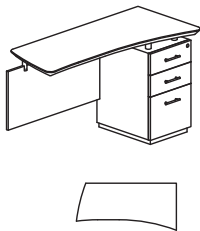

Single Pedestal Desk Return

STERR48B

- 1½" thick surface with knife edge profile
- Stand-offs are Chrome and ship with pedestals
- 1/2 height recessed acrylic modesty panel included
- Drawer pulls are standard in Chrome

Model No.	Description	Dimensions	Weight	List Price
STERR48B	Right Handed Desk with (1) Box/Box/File Pedestal	48"W x 24"D x 29½"H	120	1,103.00
STERR48F	Right Handed Desk with (1) File/File Pedestal	48"W x 24"D x 29½"H	120	1,103.00
STERL48B	Left Handed Desk with (1) Box/Box/File Pedestal	48"W x 24"D x 29½"H	120	1,103.00
STERL48F	Left Handed Desk with (1) File/File Pedestal	48"W x 24"D x 29½"H	120	1,103.00