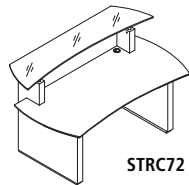

Sterling Reception Furniture

STRC72