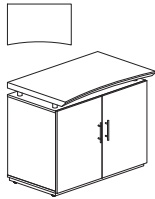

Storage Cabinet with Acrylic Doors

Model No.	Description	Dimensions	Weight	List Price
STSCAD	36" Storage Cabinet with Acrylic Doors	36"W x 15½"D x 41½"H	107	1,053.00

Storage Cabinet with Wood Doors

Model No.	Description	Dimensions	Weight	List Price
STSCWD	36" Storage Cabinet with Wood Doors	36"W x 15½"D x 41½"H	101	866.00

3-Shelf Bookcase

Model No.	Description	Dimensions	Weight	List Price
STSCB3	36" 3 Shelf Bookcase	35½"W x 15½"D x 41½"H	89	534.00

FREESTANDING STORAGE UNITS

- Cabinets ship fully assembled. Top surface attaches easily with Chrome stand-offs
- Cabinets can support above surface storage components
- Each cabinet includes one (1) shelf (STELF has no shelf)
- Back panels feature a mouse hole for wall access (STELF has no wall access)
- All side edge profiles are straight
- Hand-crafted, 1½" thick surfaces with knife edge profile
- Door/Drawer pulls are standard in Chrome
- Shelves are adjustable in 1¼" increments
- Shelves contain mouse hole for vertical cable management

Lateral File  

- Locks are keyed alike

Model No.	Description	Dimensions	Weight	List Price
STELF	36" Freestanding 2 Drawer Lateral File	36"W x 23"D x 29½"H	188	1,100.00

Freestanding Wood Door Storage Cabinet  