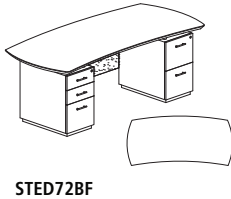

Double Pedestal Desk

STED72BF

- 1 5/8" thick surface with knife edge profile
- Stand-offs are chrome and ship with pedestals
- 1/2 height recessed acrylic modesty panel included
- Drawer pulls are standard in Chrome

Model No.	Description	Dimensions	Weight	List Price
STED72B	72" Desk with (2) Box/Box/File Pedestals	72"W x 39"D x 29 1/2"H	253	2,464.00
STED72F	72" Desk with (2) File/File Pedestals	72"W x 39"D x 29 1/2"H	253	2,464.00
STED72BF	72" Desk with (1) Box/Box/File and (1) File/File Pedestals	72"W x 39"D x 29 1/2"H	253	2,464.00