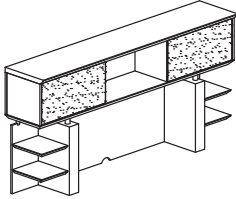

Hutch (Double)

- Hutch ships fully assembled
- Designed for a double pedestal Credenza
- Features Acrylic doors that slide effortlessly in aluminum door tracks
- Hutch support comes with two multipurpose shelves on each side
- 1½" thick top treatment with knife edge detail

Model No.	Description	Dimensions	Weight	List Price
STEDPH72	72" Hutch with (2) Shelves	72"W x 16½"D x 41½"H	295	1,384.00