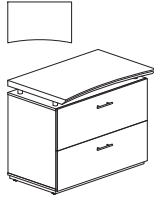

3-Shelf Bookcase

Model No.	Description	Dimensions	Weight	List Price
STSCB3	36" 3 Shelf Bookcase	35½"W x 15½"D x 41½"H	89	534.00

FREESTANDING STORAGE UNITS

- Cabinets ship fully assembled. Top surface attaches easily with Chrome stand-offs
- Cabinets can support above surface storage components
- Each cabinet includes one (1) shelf (STELF has no shelf)
- Back panels feature a mouse hole for wall access (STELF has no wall access)
- All side edge profiles are straight
- Hand-crafted, 1½" thick surfaces with knife edge profile
- Door/Drawer pulls are standard in Chrome
- Shelves are adjustable in 1¼" increments
- Shelves contain mouse hole for vertical cable management

Lateral File  

- Locks are keyed alike

Model No.	Description	Dimensions	Weight	List Price
STELF	36" Freestanding 2 Drawer Lateral File	36"W x 23"D x 29½"H	188	1,100.00

Freestanding Wood Door Storage Cabinet  