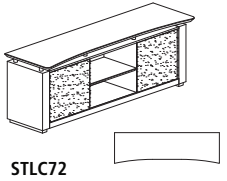

Low Wall Cabinet

STLC72

- 1 5/8" thick surface with knife edge profile
- Features Acrylic doors that slide effortlessly in Aluminum door tracks
- Each cabinet compartment includes one shelf
- Shelves are adjustable in 1/4" increments
- Back panel features a mouse hole for wall access in each compartment
- Shelves contain corner mouse hole for vertical cable management

Model No.	Description	Dimensions	Weight	List Price
STLC84	84" Low Wall Cabinet with Acrylic Doors	84"W x 23"D x 29 1/2"H	243	1,647.00
STLC72	72" Low Wall Cabinet with Acrylic Doors	72"W x 23"D x 29 1/2"H	229	1,499.00

Single Pedestal Desk