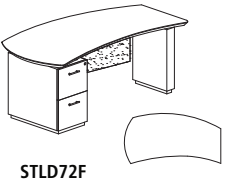

Chrome stand-offs and opaque acrylic modesty panels and doors complement the laminate finishes.

Laminate Options: Textured Mocha-TDC, Textured Driftwood-TDW and Textured Brown Sugar-TBS.

CARB Compliant: Core materials comply with Phase 2 of CARB's formaldehyde emission limits of composite wood materials.

Double Pedestal Desk

- 1 5/8" thick surface with knife edge profile
- Stand-offs are chrome and ship with pedestals
- 1/2 height recessed acrylic modesty panel included
- Drawer pulls are standard in Chrome

Model No.	Description	Dimensions	Weight	List Price
STED72B	72" Desk with (2) Box/Box/File Pedestals	72"W x 39"D x 29 1/2"H	253	2,464.00
STED72F	72" Desk with (2) File/File Pedestals	72"W x 39"D x 29 1/2"H	253	2,464.00
STED72BF	72" Desk with (1) Box/Box/File and (1) File/File Pedestals	72"W x 39"D x 29 1/2"H	253	2,464.00

Double Pedestal Credenza

- 1 5/8" thick surface with knife edge profile
- Drawer pulls are standard in Chrome
- Matching laminate modesty panel is recessed 2 1/2" and provides 16 1/4" of knee clearance
- Stand-offs are Chrome and ship with pedestals

Model No.	Description	Dimensions	Weight	List Price
STEC72B	72" Credenza with (2) Box/Box/File Pedestals	72"W x 23"D x 29 1/2"H	216	1,958.00
STEC72F	72" Credenza with (2) File/File Pedestals	72"W x 23"D x 29 1/2"H	216	1,958.00
STEC72BF	72" Credenza with (1) Box/Box/File and (1) File/File Pedestals	72"W x 23"D x 29 1/2"H	216	1,958.00

Low Wall Cabinet

- 1 5/8" thick surface with knife edge profile
- Features Acrylic doors that slide effortlessly in Aluminum door tracks
- Each cabinet compartment includes one shelf
- Shelves are adjustable in 1/4" increments
- Back panel features a mouse hole for wall access in each compartment
- Shelves contain corner mouse hole for vertical cable management