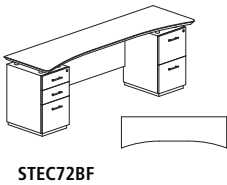

Double Pedestal Credenza

STEC72BF

- 1 5/8" thick surface with knife edge profile
- Drawer pulls are standard in Chrome
- Matching laminate modesty panel is recessed 2 1/2" and provides 16 1/4" of knee clearance
- Stand-offs are Chrome and ship with pedestals

Model No.	Description	Dimensions	Weight	List Price
STEC72B	72" Credenza with (2) Box/Box/File Pedestals	72"W x 23"D x 29 1/2"H	216	1,958.00
STEC72F	72" Credenza with (2) File/File Pedestals	72"W x 23"D x 29 1/2"H	216	1,958.00
STEC72BF	72" Credenza with (1) Box/Box/File and (1) File/File Pedestals	72"W x 23"D x 29 1/2"H	216	1,958.00