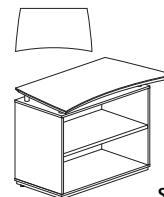

Sterling Occasional Tables

Safco® Products marketing materials are designed to be used as sales tools for our Dealer network.

STERLING OCCASIONAL TABLES

- Hand-crafted, 1 1/8" thick surface with knife edge profile
- Chrome stand-offs

- STST and STET have lower storage shelf

Model No.	Description	Dimensions	Weight	List Price
STCT	Sterling Coffee Table	48"W x 48"D x 16"H	96	692.00
STST	Sterling Sofa Table	58"W x 19"D x 30"H	76	552.00
STET	Sterling End Table	24"W x 24"D x 25"H	48	410.00

STERLING CONFERENCE FURNITURE

- Hand-Crafted, 1 1/8" thick surface with knife edge detail
- Conference table legs have cable chimney for concealed cable management from surface to floor

- Tables longer than 8' have multi-piece surfaces
- Surface and base ships separately

Model No.	Description	Dimensions	Weight	List Price
STC42	Sterling 42" Conference Table	42"W x 42"D x 29 1/2"H	128	807.00
STC8	Sterling 8' Conference Table	96"W x 42"D x 29 1/2"H	183	1,798.00
STC10	Sterling 10' Conference Table	120"W x 48"D x 29 1/2"H	280	1,974.00
STC12	Sterling 12' Conference Table	144"W x 48"D x 29 1/2"H	342	2,428.00
STC14	Sterling 14' Conference Table	168"W x 48"D x 29 1/2"H	374	2,727.00
STC16	Sterling 16' Conference Table	192"W x 48"D x 29 1/2"H	428	3,268.00
AVPB	Presentation Board	48"W x 2 3/4"D x 48"H	113	1,207.00

Sterling Reception Furniture

- 1/2" thick frosted glass transaction counter
- Hand-crafted, 1 1/8" thick surface with knife edge profile
- Reception Station comes with a center drawer

- Pedestals may be slid under surface for storage
- Free standing storage returns are available
- 72" Reception Station can use either one pedestal or one lateral file