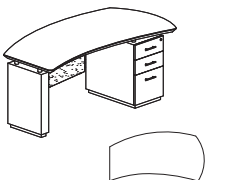

STRD72F

STRD72B

- 1 5/8" thick surface with knife edge profile
- Stand-offs are chrome and ship with pedestals
- 1/2 height recessed acrylic modesty panel included
- Drawer pulls are standard in Chrome

Model No.	Description	Dimensions	Weight	List Price
STRD72B	72" Right Handed Desk with (1) Box/Box/File Pedestal	72"W x 36"D x 29 1/2"H	195	1,793.00
STRD72F	72" Right Handed Desk with (1) File/File Pedestal	72"W x 36"D x 29 1/2"H	195	1,793.00
STRD66B	66" Right Handed Desk with (1) Box/Box/File Pedestal	66"W x 30"D x 29 1/2"H	187	1,730.00
STRD66F	66" Right Handed Desk with (1) File/File Pedestal	66"W x 30"D x 29 1/2"H	187	1,730.00
STLD72B	72" Left Handed Desk with (1) Box/Box/File Pedestal	72"W x 36"D x 29 1/2"H	195	1,793.00
STLD72F	72" Left Handed Desk with (1) File/File Pedestal	72"W x 36"D x 29 1/2"H	195	1,793.00
STLD66B	66" Left Handed Desk with (1) Box/Box/File Pedestal	66"W x 30"D x 29 1/2"H	187	1,730.00
STLD66F	66" Left Handed Desk with (1) File/File Pedestal	66"W x 30"D x 29 1/2"H	187	1,730.00

These products are subject to California Proposition 65. Please visit the product detail page on our website for specific information.