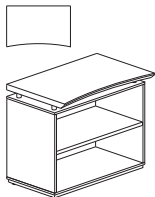

3-Shelf Bookcase

Model No.	Description	Dimensions	Weight	List Price
STSCB3	36" 3 Shelf Bookcase	35½"W x 15½"D x 41½"H	89	534.00

FREESTANDING STORAGE UNITS

- Cabinets ship fully assembled. Top surface attaches easily with Chrome stand-offs
- Cabinets can support above surface storage components
- Each cabinet includes one (1) shelf (STELF has no shelf)
- Back panels feature a mouse hole for wall access (STELF has no wall access)
- All side edge profiles are straight
- Hand-crafted, 1½" thick surfaces with knife edge profile
- Door/Drawer pulls are standard in Chrome
- Shelves are adjustable in 1¼" increments
- Shelves contain mouse hole for vertical cable management

Lateral File  

- Locks are keyed alike

Model No.	Description	Dimensions	Weight	List Price
STELF	36" Freestanding 2 Drawer Lateral File	36"W x 23"D x 29½"H	188	1,100.00

Freestanding Wood Door Storage Cabinet  

Model No.	Description	Dimensions	Weight	List Price
STESC	36" Freestanding Wood Storage Cabinet	36"W x 23"D x 29½"H	118	844.00

Freestanding 2 Shelf Bookcase  

Model No.	Description	Dimensions	Weight	List Price
STEB2	36" Freestanding 2 Shelf Bookcase	36" W x 23" D x 29½" H	103	621.00