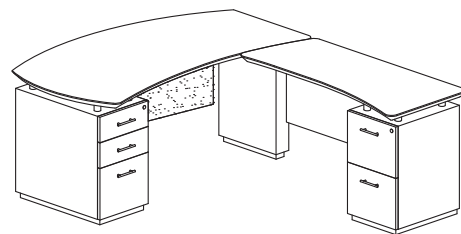

STERLING TYPICAL #4

Consists of:

QTY.	MODEL NO.	DESCRIPTION	LIST PRICE EACH
1	STLD66B	66" Left Handed Desk with (1) B/B/F Pedestal	1,730.00
1	STEB	48" Curved Bridge	544.00
1	STC66F	66" Credenza with (1) F/F Pedestal	1,418.00
1	ACD	Center Drawer	211.00
1	STESPH66	66" Non-Handed Hutch	1,237.00
STL4			5,139.00

STERLING TYPICAL #6

Consists of:

QTY.	MODEL NO.	DESCRIPTION	LIST PRICE EACH
1	STRD72B	72" Right Handed Desk with (1) B/B/F Pedestal	1,793.00
1	STEB	48" Curved Bridge	544.00
1	STC72F	72" Credenza with (1) F/F Pedestal	1,418.00
1	ACD	Center Drawer	211.00
1	STESPH72	72" Non-Handed Hutch	1,344.00
1	STESC	36" Freestanding Wood Storage Cabinet	844.00
1	STSCWD	36" Storage Cabinet with Wood Doors	866.00
STL6			7,018.00