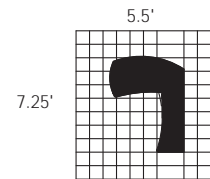

STERLING TYPICAL #7

Consists of:

QTY.	MODEL NO.	DESCRIPTION	LIST PRICE EACH
1	STLD66B	66" Left Handed Desk with (1) B/B/F Pedestal	1,730.00
1	ACD	Center Drawer	211.00
1	STERR48F	Right Handed Desk with (1) F/F Pedestal	1,103.00
STL7			3,044.00