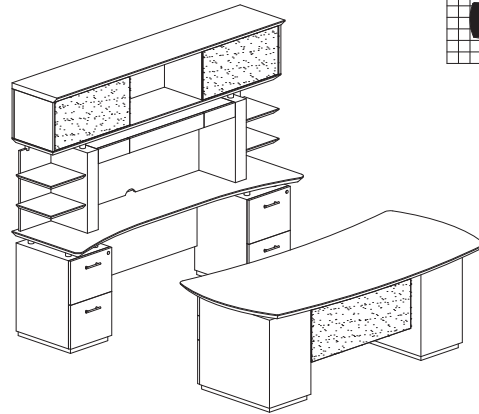

STERLING TYPICAL #6

Consists of:

QTY.	MODEL NO.	DESCRIPTION	LIST PRICE EACH
1	STRD72B	72" Right Handed Desk with (1) B/B/F Pedestal	1,793.00
1	STEB	48" Curved Bridge	544.00
1	STC72F	72" Credenza with (1) F/F Pedestal	1,418.00
1	ACD	Center Drawer	211.00
1	STESPH72	72" Non-Handed Hutch	1,344.00
1	STESC	36" Freestanding Wood Storage Cabinet	844.00
1	STSCWD	36" Storage Cabinet with Wood Doors	866.00
STL6			7,018.00

STERLING TYPICAL #7

Consists of:

QTY.	MODEL NO.	DESCRIPTION	LIST PRICE EACH
1	STLD66B	66" Left Handed Desk with (1) B/B/F Pedestal	1,730.00
1	ACD	Center Drawer	211.00
1	STERR48F	Right Handed Desk with (1) F/F Pedestal	1,103.00
STL7			3,044.00

STERLING TYPICAL #9

Consists of:

QTY.	MODEL NO.	DESCRIPTION	LIST PRICE EACH
1	STED72B	72" Desk with (2) B/B/F Pedestals	2,464.00
1	STEC72F	72" Credenza with (2) F/F Pedestals	1,958.00
1	ACD	Center Drawer	211.00
STL9			4,633.00