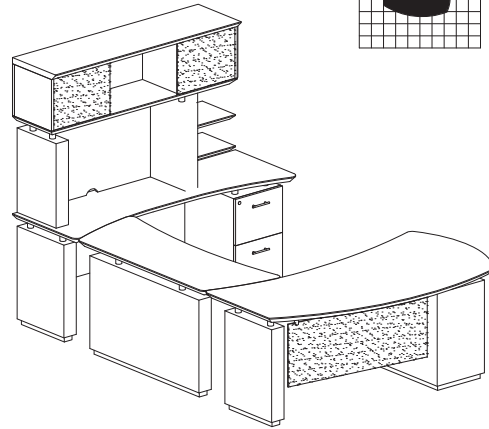

STERLING TYPICAL #1

Consists of:

QTY.	MODEL NO.	DESCRIPTION	LIST PRICE EACH
1	STRD72B	72" Right Handed Desk with (1) B/B/F Pedestal	1,793.00
1	STEB	48" Curved Bridge	544.00
1	STC72F	72" Credenza with (1) F/F Pedestal	1,418.00
1	ACD	Center Drawer	211.00
STL1			3,964.00

STERLING TYPICAL #4

Consists of:

QTY.	MODEL NO.	DESCRIPTION	LIST PRICE EACH
1	STLD66B	66" Left Handed Desk with (1) B/B/F Pedestal	1,730.00
1	STEB	48" Curved Bridge	544.00
1	STC66F	66" Credenza with (1) F/F Pedestal	1,418.00
1	ACD	Center Drawer	211.00
1	STESPH66	66" Non-Handed Hutch	1,237.00
STL4			5,139.00

STERLING TYPICAL #6

Consists of:

QTY.	MODEL NO.	DESCRIPTION	LIST PRICE EACH
1	STRD72B	72" Right Handed Desk with (1) B/B/F Pedestal	1,793.00
1	STEB	48" Curved Bridge	544.00
1	STC72F	72" Credenza with (1) F/F Pedestal	1,418.00
1	ACD	Center Drawer	211.00
1	STESPH72	72" Non-Handed Hutch	1,344.00
1	STESC	36" Freestanding Wood Storage Cabinet	844.00
1	STSCWD	36" Storage Cabinet with Wood Doors	866.00
STL6			7,018.00