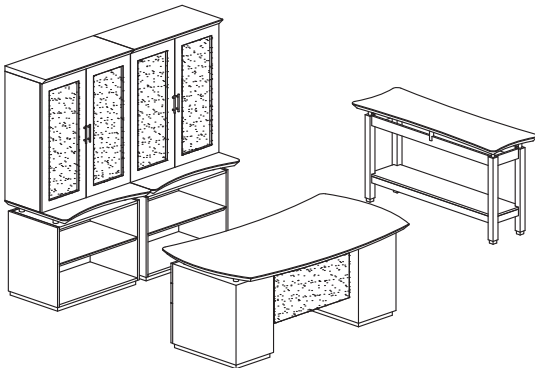

STERLING TYPICAL #9

Consists of:

QTY.	MODEL NO.	DESCRIPTION	LIST PRICE EACH
1	STED72B	72" Desk with (2) B/B/F Pedestals	2,464.00
1	STEC72F	72" Credenza with (2) F/F Pedestals	1,958.00
1	ACD	Center Drawer	211.00
STL9			4,633.00

STERLING TYPICAL #10

Consists of:

QTY.	MODEL NO.	DESCRIPTION	LIST PRICE EACH
1	STED72B	72" Desk with (2) B/B/F Pedestals	2,464.00
1	STEC72F	72" Credenza with (2) F/F Pedestals	1,958.00
1	ACD	Center Drawer	211.00
1	STEDPH72	72" Hutch with (2) Shelves	1,384.00
STL10			6,016.00