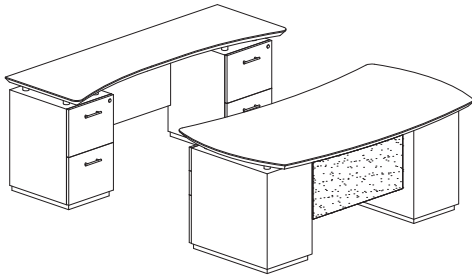

STERLING TYPICAL #6

Consists of:

QTY.	MODEL NO.	DESCRIPTION	LIST PRICE EACH
1	STRD72B	72" Right Handed Desk with (1) B/B/F Pedestal	1,793.00
1	STEB	48" Curved Bridge	544.00
1	STC72F	72" Credenza with (1) F/F Pedestal	1,418.00
1	ACD	Center Drawer	211.00
1	STESPH72	72" Non-Handed Hutch	1,344.00
1	STESC	36" Freestanding Wood Storage Cabinet	844.00
1	STSCWD	36" Storage Cabinet with Wood Doors	866.00
STL6			7,018.00

STERLING TYPICAL #7

Consists of:

QTY.	MODEL NO.	DESCRIPTION	LIST PRICE EACH
1	STLD66B	66" Left Handed Desk with (1) B/B/F Pedestal	1,730.00
1	ACD	Center Drawer	211.00
1	STERR48F	Right Handed Desk with (1) F/F Pedestal	1,103.00
STL7			3,044.00