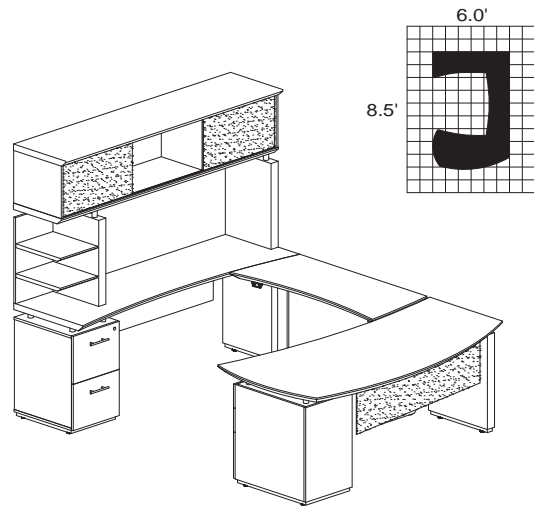

STERLING TYPICAL #12

Consists of:

QTY.	MODEL NO.	DESCRIPTION	LIST PRICE EACH
1	STED72B	72" Desk with (2) B/B/F Pedestals	2,464.00
2	STEB2	36" Freestanding 2 Shelf Bookcase	621.00
2	STSCAD	36" Storage Cabinet with Acrylic Doors	1,053.00
1	ACD	Center Drawer	211.00
1	STST	Sofa Table	552.00
STL12			6,575.00

STERLING TYPICAL #34

Consists of:

QTY.	MODEL NO.	DESCRIPTION	LIST PRICE EACH
1	STRD72B	72" Right Handed Desk with (1) B/B/F Pedestal	1,793.00
1	STEBH2	48" 2-Stage Height-Adjustable Bridge	1,221.00
1	STC72F	72" Credenza with (1) F/F Pedestal	1,418.00
1	ACD	Center Drawer	211.00
STL34H2			4,665.00

STERLING TYPICAL #39

Consists of:

QTY.	MODEL NO.	DESCRIPTION	LIST PRICE EACH
1	STLD72B	72" Left Handed Desk with (1) B/B/F Pedestal	1,793.00
1	STEBH3	48" 3-Stage Height-Adjustable Bridge	1,336.00
1	STC72F	72" Credenza with (1) F/F Pedestal	1,418.00
1	ACD	Center Drawer	211.00
STL39H3			4,691.00