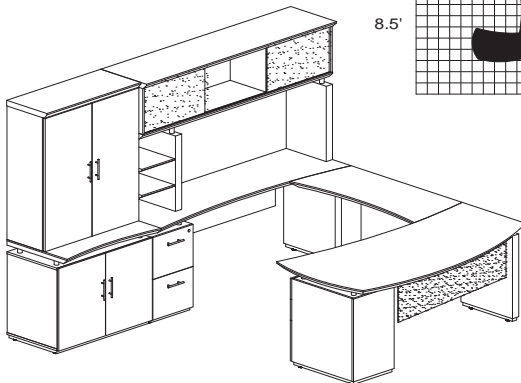

STERLING TYPICAL #1

Consists of:

QTY.	MODEL NO.	DESCRIPTION	LIST PRICE EACH
1	STRD72B	72" Right Handed Desk with (1) B/B/F Pedestal	1,793.00
1	STEB	48" Curved Bridge	544.00
1	STC72F	72" Credenza with (1) F/F Pedestal	1,418.00
1	ACD	Center Drawer	211.00
STL1			3,964.00

STERLING TYPICAL #4

Consists of:

QTY.	MODEL NO.	DESCRIPTION	LIST PRICE EACH
1	STLD66B	66" Left Handed Desk with (1) B/B/F Pedestal	1,730.00
1	STEB	48" Curved Bridge	544.00
1	STC66F	66" Credenza with (1) F/F Pedestal	1,418.00
1	ACD	Center Drawer	211.00
1	STESPH66	66" Non-Handed Hutch	1,237.00
STL4			5,139.00

STERLING TYPICAL #6

Consists of:

QTY.	MODEL NO.	DESCRIPTION	LIST PRICE EACH
1	STRD72B	72" Right Handed Desk with (1) B/B/F Pedestal	1,793.00
1	STEB	48" Curved Bridge	544.00
1	STC72F	72" Credenza with (1) F/F Pedestal	1,418.00
1	ACD	Center Drawer	211.00
1	STESPH72	72" Non-Handed Hutch	1,344.00
1	STESC	36" Freestanding Wood Storage Cabinet	844.00
1	STSCWD	36" Storage Cabinet with Wood Doors	866.00
STL6			7,018.00