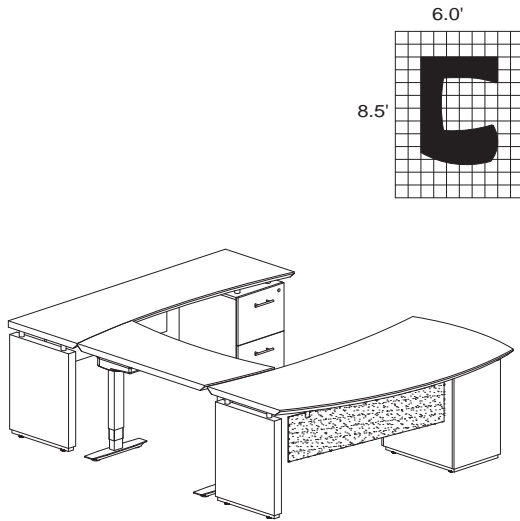

STERLING TYPICAL #12

Consists of:

QTY.	MODEL NO.	DESCRIPTION	LIST PRICE EACH
1	STED72B	72" Desk with (2) B/B/F Pedestals	2,464.00
2	STEB2	36" Freestanding 2 Shelf Bookcase	621.00
2	STSCAD	36" Storage Cabinet with Acrylic Doors	1,053.00
1	ACD	Center Drawer	211.00
1	STST	Sofa Table	552.00
STL12			6,575.00

STERLING TYPICAL #34

Consists of:

QTY.	MODEL NO.	DESCRIPTION	LIST PRICE EACH
1	STRD72B	72" Right Handed Desk with (1) B/B/F Pedestal	1,793.00
1	STEBH2	48" 2-Stage Height-Adjustable Bridge	1,221.00
1	STC72F	72" Credenza with (1) F/F Pedestal	1,418.00
1	ACD	Center Drawer	211.00
STL34H2			4,665.00