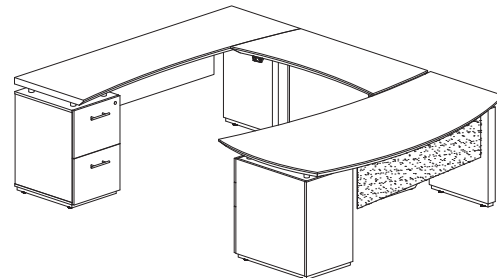

STERLING TYPICAL #10

Consists of:

QTY.	MODEL NO.	DESCRIPTION	LIST PRICE EACH
1	STED72B	72" Desk with (2) B/B/F Pedestals	2,464.00
1	STEC72F	72" Credenza with (2) F/F Pedestals	1,958.00
1	ACD	Center Drawer	211.00
1	STEDPH72	72" Hutch with (2) Shelves	1,384.00
STL10			6,016.00

STERLING TYPICAL #12

Consists of:

QTY.	MODEL NO.	DESCRIPTION	LIST PRICE EACH
1	STED72B	72" Desk with (2) B/B/F Pedestals	2,464.00
2	STEB2	36" Freestanding 2 Shelf Bookcase	621.00
2	STSCAD	36" Storage Cabinet with Acrylic Doors	1,053.00
1	ACD	Center Drawer	211.00
1	STST	Sofa Table	552.00
STL12			6,575.00