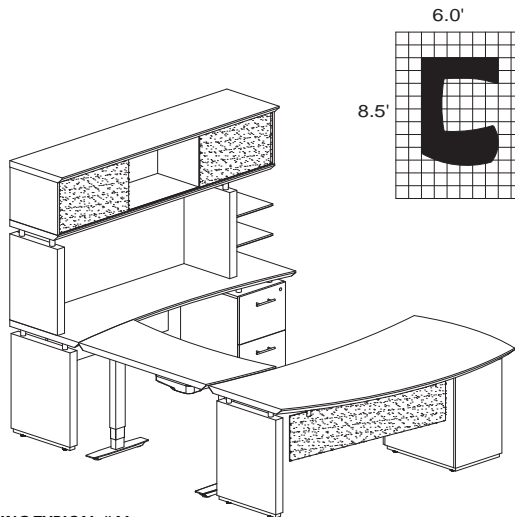

STERLING TYPICAL #34

Consists of:

QTY.	MODEL NO.	DESCRIPTION	LIST PRICE EACH
1	STRD72B	72" Right Handed Desk with (1) B/B/F Pedestal	1,793.00
1	STEBH2	48" 2-Stage Height-Adjustable Bridge	1,221.00
1	STC72F	72" Credenza with (1) F/F Pedestal	1,418.00
1	ACD	Center Drawer	211.00
STL34H2			4,665.00

STERLING TYPICAL #39

Consists of:

QTY.	MODEL NO.	DESCRIPTION	LIST PRICE EACH
1	STLD72B	72" Left Handed Desk with (1) B/B/F Pedestal	1,793.00
1	STEBH3	48" 3-Stage Height-Adjustable Bridge	1,336.00
1	STC72F	72" Credenza with (1) F/F Pedestal	1,418.00
1	ACD	Center Drawer	211.00
STL39H3			4,691.00

STERLING TYPICAL #40

Consists of:

QTY.	MODEL NO.	DESCRIPTION	LIST PRICE EACH
1	STRD72B	72" Right Handed Desk with (1) B/B/F Pedestal	1,793.00
1	STEBH3	48" 3-Stage Height-Adjustable Bridge	1,336.00
1	STC72F	72" Credenza with (1) F/F Pedestal	1,418.00
1	ACD	Center Drawer	211.00
1	STESPH72	72" Non-Handed Hutch	1,344.00
STL40H3			6,007.00