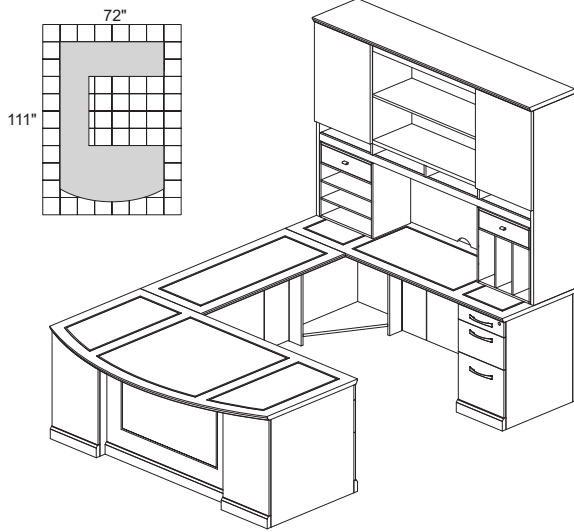

• Order complete suites using "ST__" models.

SORRENTO SERIES TYPICAL #1

Consists of:

QTY.	MODEL NO.	DESCRIPTION	LIST PRICE EACH
1	SURBBB72	Executive U, Bowfront, Right Bridge P/B/F-Desk, P/B/F-Credenza	7,559.00
1	SHA72	72" Hutch with Double-Height Doors	3,165.00
1	SHH	Hutch Organizer, Horizontal	616.00
1	SHV	Hutch Organizer, Vertical	616.00

ST1 11,954.00

SORRENTO SERIES TYPICAL #4

Consists of:

QTY.	MODEL NO.	DESCRIPTION	LIST PRICE EACH
1	SULSBB72	Executive U, Straight Front, Left Bridge P/B/F-Desk, P/B/F-Credenza	7,319.00
1	SHA72	72" Hutch with Double-Height Doors	3,165.00
1	SHH	Hutch Organizer, Horizontal	616.00
1	SHV	Hutch Organizer, Vertical	616.00

ST4 11,714.00

SORRENTO SERIES TYPICAL #6

Consists of:

QTY.	MODEL NO.	DESCRIPTION	LIST PRICE EACH
1	SULBBF72	Executive U, Bowfront, Left Bridge P/B/F-Desk, F/F-Credenza	7,456.00
1	SHA72	72" Hutch with Double-Height Doors	3,165.00
1	SHH	Hutch Organizer, Horizontal	616.00
1	SHV	Hutch Organizer, Vertical	616.00