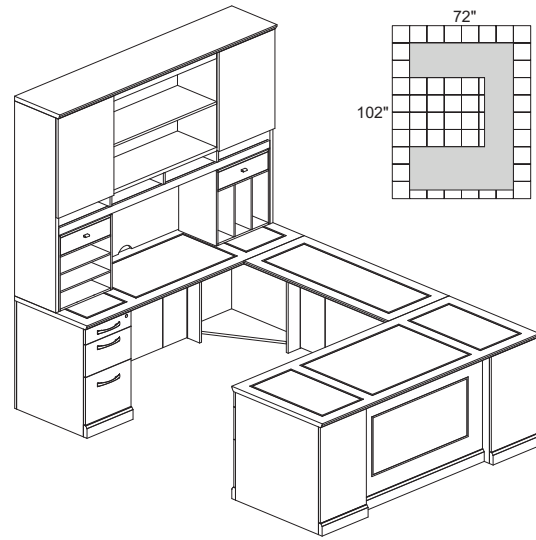

• Order complete suites using "ST__" models.

SORRENTO SERIES TYPICAL #1

Consists of:

QTY.	MODEL NO.	DESCRIPTION	LIST PRICE EACH
1	SURBBB72	Executive U, Bowfront, Right Bridge P/B/F-Desk, P/B/F-Credenza	7,559.00
1	SHA72	72" Hutch with Double-Height Doors	3,165.00
1	SHH	Hutch Organizer, Horizontal	616.00
1	SHV	Hutch Organizer, Vertical	616.00

ST1 11,954.00

SORRENTO SERIES TYPICAL #4

Consists of:

QTY.	MODEL NO.	DESCRIPTION	LIST PRICE EACH
1	SULSBB72	Executive U, Straight Front, Left Bridge P/B/F-Desk, P/B/F-Credenza	7,319.00
1	SHA72	72" Hutch with Double-Height Doors	3,165.00
1	SHH	Hutch Organizer, Horizontal	616.00
1	SHV	Hutch Organizer, Vertical	616.00

ST4 11,714.00

SORRENTO SERIES TYPICAL #6

Consists of:

QTY.	MODEL NO.	DESCRIPTION	LIST PRICE EACH
1	SULBBF72	Executive U, Bowfront, Left Bridge P/B/F-Desk, F/F-Credenza	7,456.00
1	SHA72	72" Hutch with Double-Height Doors	3,165.00
1	SHH	Hutch Organizer, Horizontal	616.00
1	SHV	Hutch Organizer, Vertical	616.00

ST6 11,852.00

SORRENTO SERIES TYPICAL #8

Consists of:

QTY.	MODEL NO.	DESCRIPTION	LIST PRICE EACH
1	SULSBF72	Executive U, Straight Front, Left Bridge P/B/F-Desk, F/F-Credenza	7,216.00
1	SHA72	72" Hutch with Double-Height Doors	3,165.00
1	SHH	Hutch Organizer, Horizontal	616.00
1	SHV	Hutch Organizer, Vertical	616.00