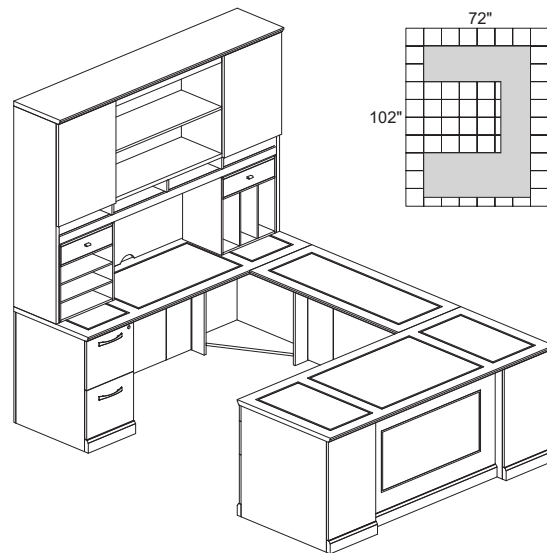

ST1 11,954.00

SORRENTO SERIES TYPICAL #4

Consists of:

QTY.	MODEL NO.	DESCRIPTION	LIST PRICE EACH
1	SULSBB72	Executive U, Straight Front, Left Bridge P/B/F-Desk, P/B/F-Credenza	7,319.00
1	SHA72	72" Hutch with Double-Height Doors	3,165.00
1	SHH	Hutch Organizer, Horizontal	616.00
1	SHV	Hutch Organizer, Vertical	616.00

ST4 11,714.00

SORRENTO SERIES TYPICAL #6

Consists of:

QTY.	MODEL NO.	DESCRIPTION	LIST PRICE EACH
1	SULBBF72	Executive U, Bowfront, Left Bridge P/B/F-Desk, F/F-Credenza	7,456.00
1	SHA72	72" Hutch with Double-Height Doors	3,165.00
1	SHH	Hutch Organizer, Horizontal	616.00
1	SHV	Hutch Organizer, Vertical	616.00

ST6 11,852.00

SORRENTO SERIES TYPICAL #8

Consists of:

QTY.	MODEL NO.	DESCRIPTION	LIST PRICE EACH
1	SULSBF72	Executive U, Straight Front, Left Bridge P/B/F-Desk, F/F-Credenza	7,216.00
1	SHA72	72" Hutch with Double-Height Doors	3,165.00
1	SHH	Hutch Organizer, Horizontal	616.00
1	SHV	Hutch Organizer, Vertical	616.00