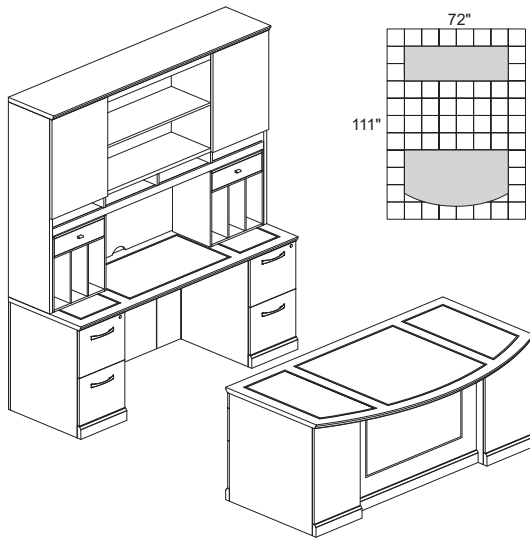

ST4 11,714.00

SORRENTO SERIES TYPICAL #6

Consists of:

QTY.	MODEL NO.	DESCRIPTION	LIST PRICE EACH
1	SULBBF72	Executive U, Bowfront, Left Bridge P/B/F-Desk, F/F-Credenza	7,456.00
1	SHA72	72" Hutch with Double-Height Doors	3,165.00
1	SHH	Hutch Organizer, Horizontal	616.00
1	SHV	Hutch Organizer, Vertical	616.00

ST6 11,852.00

SORRENTO SERIES TYPICAL #8

Consists of:

QTY.	MODEL NO.	DESCRIPTION	LIST PRICE EACH
1	SULSBF72	Executive U, Straight Front, Left Bridge P/B/F-Desk, F/F-Credenza	7,216.00
1	SHA72	72" Hutch with Double-Height Doors	3,165.00
1	SHH	Hutch Organizer, Horizontal	616.00
1	SHV	Hutch Organizer, Vertical	616.00

ST8 11,612.00

• Order complete suites using "ST_" models.

SORRENTO SERIES TYPICAL #14

Consists of:

QTY.	MODEL NO.	DESCRIPTION	LIST PRICE EACH
1	SDBBB72	Double Pedestal Desk, Bowfront (2) P/B/F-Desk	4,531.00
1	SCFF72	Double Pedestal Credenza (2) F/F-Credenza	3,658.00
1	SHA72	72" Hutch with Double-Height Doors	3,165.00
2	SHV	Hutch Organizer, Vertical	616.00
ST14			12,586.00