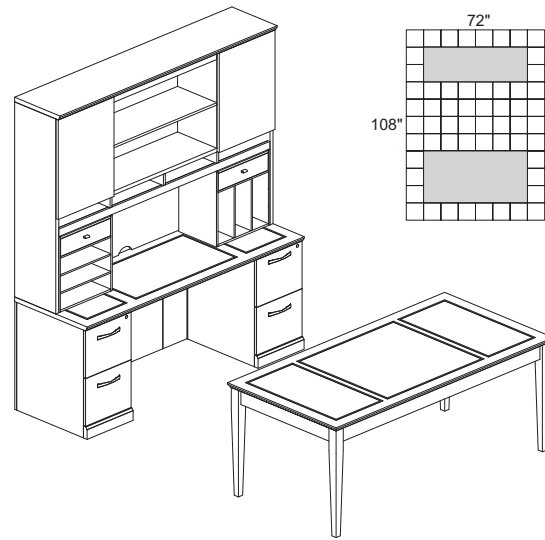

ST8 11,612.00

• Order complete suites using "ST_" models.

SORRENTO SERIES TYPICAL #14

Consists of:

QTY.	MODEL NO.	DESCRIPTION	LIST PRICE EACH
1	SDBBB72	Double Pedestal Desk, Bowfront (2) P/B/F-Desk	4,531.00
1	SCFF72	Double Pedestal Credenza (2) F/F-Credenza	3,658.00
1	SHA72	72" Hutch with Double-Height Doors	3,165.00
2	SHV	Hutch Organizer, Vertical	616.00
ST14			12,586.00

SORRENTO SERIES TYPICAL #17

Consists of:

QTY.	MODEL NO.	DESCRIPTION	LIST PRICE EACH
1	STD	72" Table Desk	2,121.00
1	SCFF72	Double Pedestal Credenza (2) F/F-Credenza	3,658.00
1	SHA72	72" Hutch with Double-Height Doors	3,165.00
1	SHH	Hutch Organizer, Horizontal	616.00
1	SHV	Hutch Organizer, Vertical	616.00
ST17			10,175.00