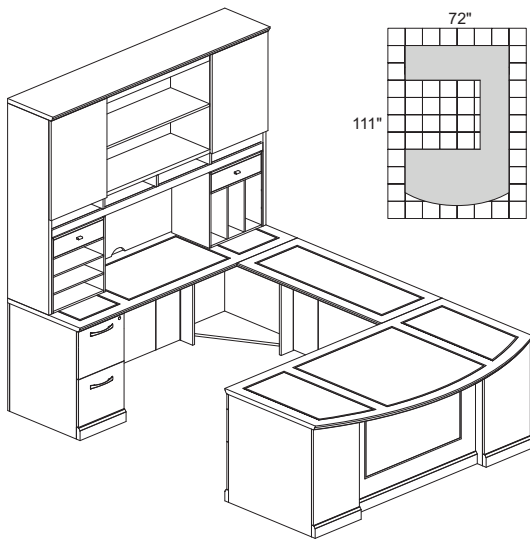

• Order complete suites using "ST__" models.

SORRENTO SERIES TYPICAL #1

Consists of:

QTY.	MODEL NO.	DESCRIPTION	LIST PRICE EACH
1	SURBBB72	Executive U, Bowfront, Right Bridge P/B/F-Desk, P/B/F-Credenza	7,559.00
1	SHA72	72" Hutch with Double-Height Doors	3,165.00
1	SHH	Hutch Organizer, Horizontal	616.00
1	SHV	Hutch Organizer, Vertical	616.00

ST1 11,954.00

SORRENTO SERIES TYPICAL #4

Consists of:

QTY.	MODEL NO.	DESCRIPTION	LIST PRICE EACH
1	SULSBB72	Executive U, Straight Front, Left Bridge P/B/F-Desk, P/B/F-Credenza	7,319.00
1	SHA72	72" Hutch with Double-Height Doors	3,165.00
1	SHH	Hutch Organizer, Horizontal	616.00
1	SHV	Hutch Organizer, Vertical	616.00

ST4 11,714.00

SORRENTO SERIES TYPICAL #6

Consists of:

QTY.	MODEL NO.	DESCRIPTION	LIST PRICE EACH
1	SULBBF72	Executive U, Bowfront, Left Bridge P/B/F-Desk, F/F-Credenza	7,456.00
1	SHA72	72" Hutch with Double-Height Doors	3,165.00
1	SHH	Hutch Organizer, Horizontal	616.00
1	SHV	Hutch Organizer, Vertical	616.00

ST6 11,852.00

SORRENTO SERIES TYPICAL #8

Consists of:

QTY.	MODEL NO.	DESCRIPTION	LIST PRICE EACH
1	SULSBF72	Executive U, Straight Front, Left Bridge P/B/F-Desk, F/F-Credenza	7,216.00
1	SHA72	72" Hutch with Double-Height Doors	3,165.00
1	SHH	Hutch Organizer, Horizontal	616.00
1	SHV	Hutch Organizer, Vertical	616.00