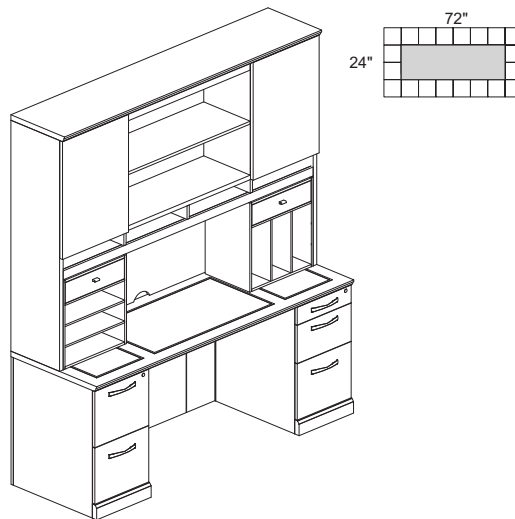

SORRENTO SERIES TYPICAL #23

Consists of:

QTY.	MODEL NO.	DESCRIPTION	LIST PRICE EACH
1	SCBF72	Double Pedestal Credenza (1) P/B/F & (1) F/F Credenza	3,761.00
1	SHA72	72" Hutch with Double-Height Doors	3,165.00
1	SHH	Hutch Organizer, Horizontal	616.00
1	SHV	Hutch Organizer, Vertical	616.00
ST23			8,157.00

Office Suites

Seating

Tables & Desks

Meeting Essentials

Personal Organization

Ergonomics

High Density Storage

Storage & Filing

Facilities

Technology Furniture

Art & Engineering

Education

K-12