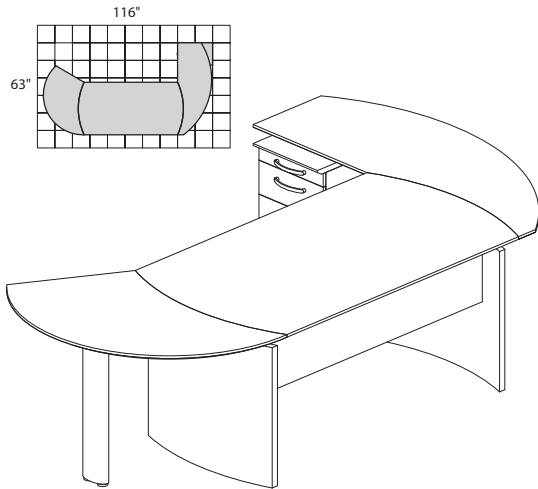

NAPOLI SERIES – TYPICAL #5

Consists of:

QTY.	MODEL NO.	DESCRIPTION	LIST PRICE EACH
1	ND72	72" W Desk	1,714.00
1	NEXTR	Curved Desk Extension	727.00
1	NRTPL	Curved Desk Return with Pencil/Box/File Pedestal	1,602.00
1	NCD	Center Drawer	297.00

NT5 4,339.00