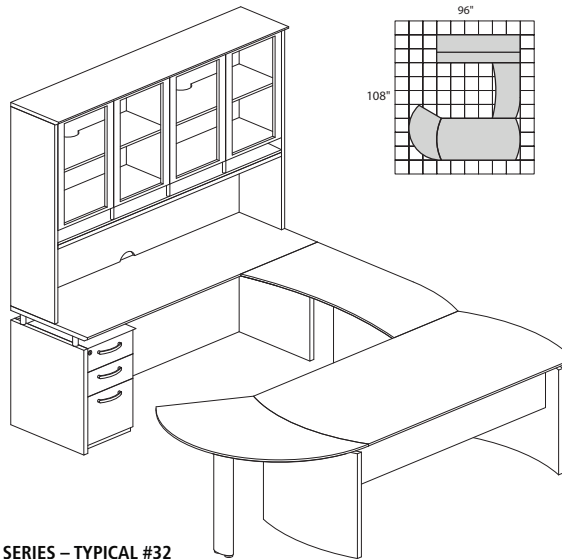

NT20 16,880.00

• Order complete suites using "NT_" models.

NAPOLI SERIES – TYPICAL #29

Consists of:

QTY.	MODEL NO.	DESCRIPTION	LIST PRICE EACH
1	ND63	63"W Desk	1,586.00
1	NEXTL	Curved Desk Extension	727.00
1	NCD	Center Drawer	297.00
1	NBDGR	Bridge Right-Hand	864.00
1	NCNZ63	63"W Credenza	1,374.00
1	NH63	63"W Hutch	2,953.00
1	NBBF	Box/Box/File Pedestal	1,094.00
NT29			9,158.00