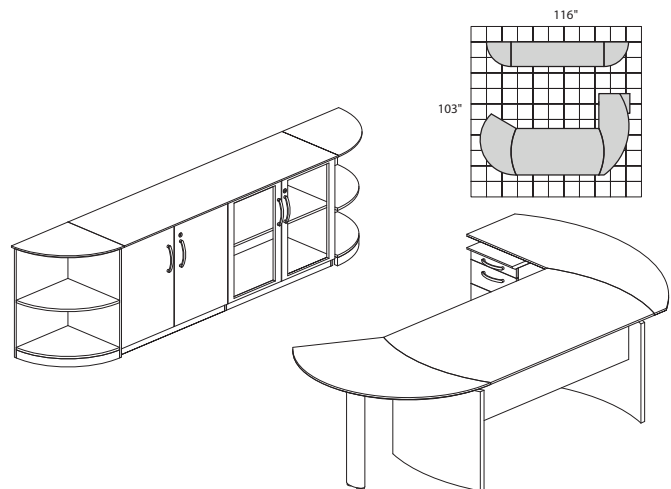

NAPOLI SERIES – TYPICAL #9

Consists of:

QTY.	MODEL NO.	DESCRIPTION	LIST PRICE EACH
1	ND72	72" W Desk	1,714.00
1	NEXTR	Curved Desk Extension	727.00
1	NRTPL	Curved Desk Return with Pencil/Box/File Pedestal	1,602.00
1	NCD	Center Drawer	297.00
1	VLC	Low Wall Cabinet	2,247.00
1	VBQ2	2 Shelf ¼-Round	869.00
1	VBQ2	2 Shelf ¼-Round	869.00

NT9 8,326.00