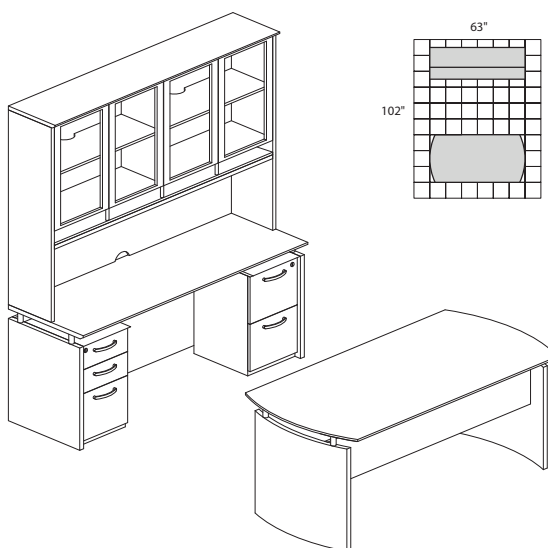

NAPOLI SERIES – TYPICAL #37

Consists of:

QTY.	MODEL NO.	DESCRIPTION	LIST PRICE EACH
1	ND63	63" W Desk	1,586.00
1	NCD	Center Drawer	297.00
1	NCNZ63	63" W Credenza	1,374.00
1	NH63	63" W Hutch	2,953.00
1	NBBF	Box/Box/File Pedestal	1,094.00
1	NFF	File/File Pedestal	1,042.00

NT37

8,608.00