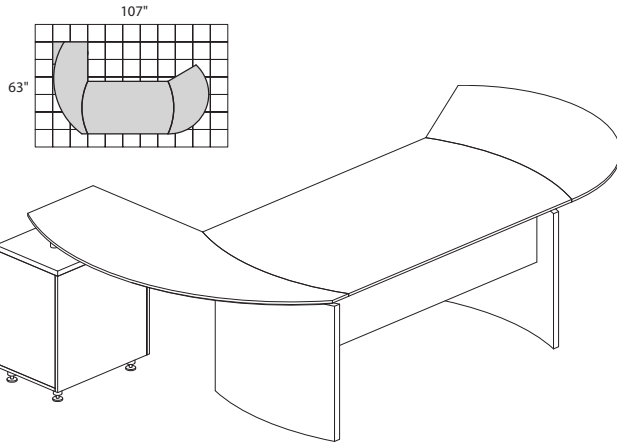

• Order complete suites using "NT_" models.

NAPOLI SERIES – TYPICAL #1

Consists of:

QTY.	MODEL NO.	DESCRIPTION	LIST PRICE EACH
1	ND63	63" W Desk	1,586.00
1	NEXTL	Curved Desk Extension	727.00
1	NRTPR	Curved Desk Return with Pencil/Box/File Pedestal	1,602.00
1	NCD	Center Drawer	297.00

NT1 4,212.00

NAPOLI SERIES – TYPICAL #3

Consists of:

QTY.	MODEL NO.	DESCRIPTION	LIST PRICE EACH
1	ND63	63" W Desk	1,586.00
1	NRTPR	Curved Desk Return with Pencil/Box/File Pedestal	1,602.00
1	NRTPL	Curved Desk Return with Pencil/Box/File Pedestal	1,602.00
1	NCD	Center Drawer	297.00