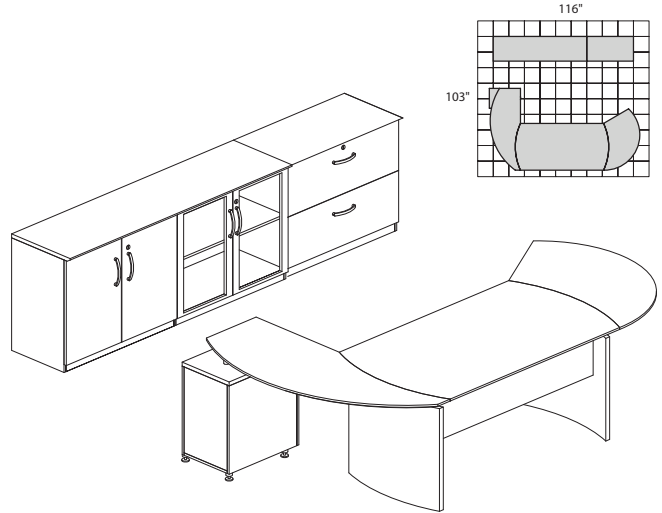

NT9 8,326.00

• Order complete suites using "NT_" models.

NAPOLI SERIES – TYPICAL #11

Consists of:

QTY.	MODEL NO.	DESCRIPTION	LIST PRICE EACH
1	ND72	72"W Desk	1,714.00
1	NEXTL	Curved Desk Extension	727.00
1	NRTPR	Curved Desk Return with Pencil/Box/File Pedestal	1,602.00
1	NCD	Center Drawer	297.00
2	VWRD	Wardrobe Cabinet	2,093.00
1	VHC	High Wall Cabinet	3,329.00

NT11 11,853.00

NAPOLI SERIES – TYPICAL #15

Consists of:

QTY.	MODEL NO.	DESCRIPTION	LIST PRICE EACH
1	ND72	72"W Desk	1,714.00
1	NEXTL	Curved Desk Extension	727.00
1	NRTPR	Curved Desk Return with Pencil/Box/File Pedestal	1,602.00
1	NCD	Center Drawer	297.00
1	VLC	Low Wall Cabinet	2,247.00
1	VLF	Lateral File	1,904.00