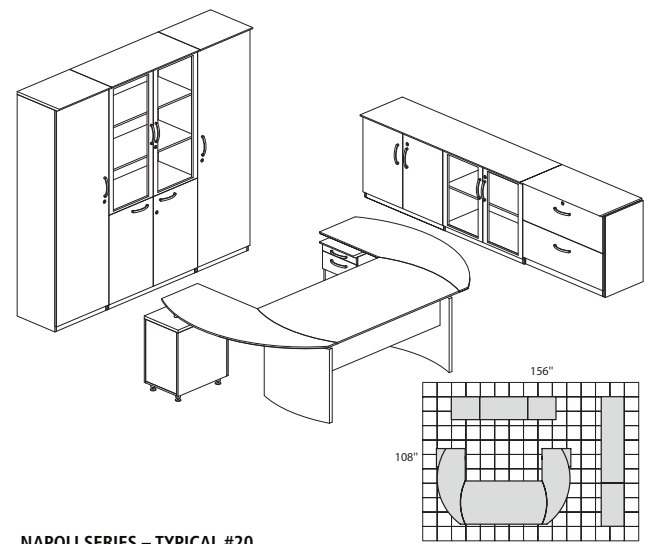

NAPOLI SERIES – TYPICAL #20

Consists of:

QTY.	MODEL NO.	DESCRIPTION	LIST PRICE EACH
1	ND72	72"W Desk	1,714.00
1	NRTPR	Curved Desk Return with Pencil/Box/File Pedestal	1,602.00
1	NRTPL	Curved Desk Return with Pencil/Box/File Pedestal	1,602.00
1	NCD	Center Drawer	297.00
1	VWRD	Wardrobe Cabinet	2,093.00
1	VWRD	Wardrobe Cabinet	2,093.00
1	VHC	High Wall Cabinet	3,329.00
1	VLC	Low Wall Cabinet	2,247.00
1	VLF	Lateral File	1,904.00

NT20 16,880.00