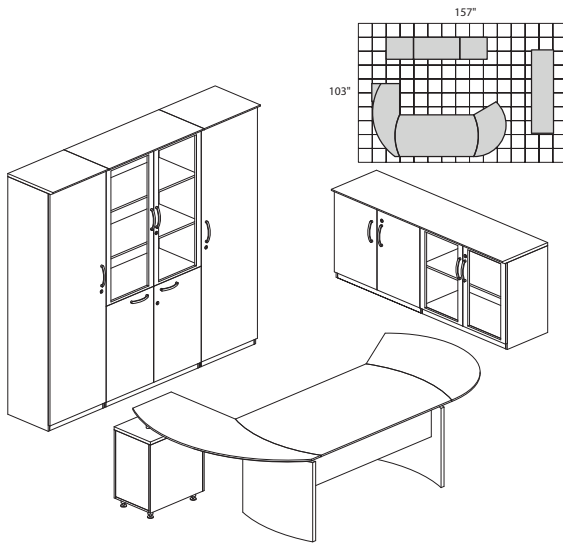

NAPOLI SERIES – TYPICAL #17

Consists of:

QTY.	MODEL NO.	DESCRIPTION	LIST PRICE EACH
1	ND72	72"W Desk	1,714.00
1	NEXTL	Curved Desk Extension	727.00
1	NRTPR	Curved Desk Return with Pencil/Box/File Pedestal	1,602.00
1	NCD	Center Drawer	297.00
1	VLC	Low Wall Cabinet	2,247.00
2	VWRD	Wardrobe Cabinet	2,093.00
1	VHC	High Wall Cabinet	3,329.00

NT17 14,100.00