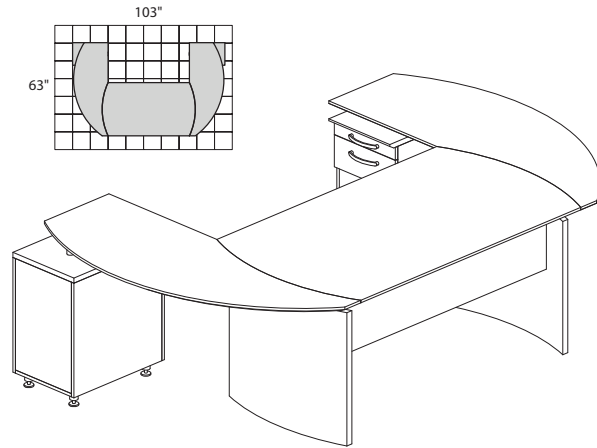

NAPOLI SERIES – TYPICAL #3

Consists of:

QTY.	MODEL NO.	DESCRIPTION	LIST PRICE EACH
1	ND63	63" W Desk	1,586.00
1	NRTPR	Curved Desk Return with Pencil/Box/File Pedestal	1,602.00
1	NRTPL	Curved Desk Return with Pencil/Box/File Pedestal	1,602.00
1	NCD	Center Drawer	297.00

NT3 5,087.00