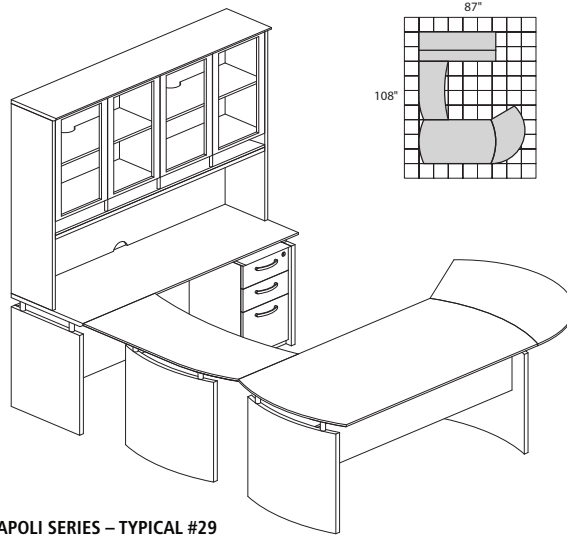

• Order complete suites using "NT_" models.

NAPOLI SERIES – TYPICAL #29

Consists of:

QTY.	MODEL NO.	DESCRIPTION	LIST PRICE EACH
1	ND63	63"W Desk	1,586.00
1	NEXTL	Curved Desk Extension	727.00
1	NCD	Center Drawer	297.00
1	NBDGR	Bridge Right-Hand	864.00
1	NCNZ63	63"W Credenza	1,374.00
1	NH63	63"W Hutch	2,953.00
1	NBBF	Box/Box/File Pedestal	1,094.00
NT29			9,158.00