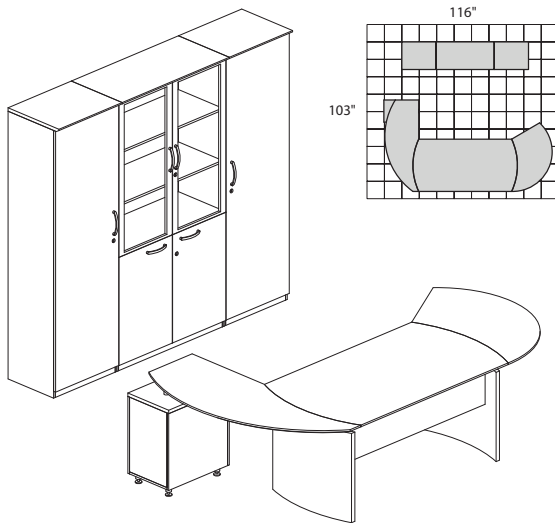

• Order complete suites using "NT_" models.

NAPOLI SERIES – TYPICAL #11

Consists of:

QTY.	MODEL NO.	DESCRIPTION	LIST PRICE EACH
1	ND72	72"W Desk	1,714.00
1	NEXTL	Curved Desk Extension	727.00
1	NRTPR	Curved Desk Return with Pencil/Box/File Pedestal	1,602.00
1	NCD	Center Drawer	297.00
2	VWRD	Wardrobe Cabinet	2,093.00
1	VHC	High Wall Cabinet	3,329.00

NT11 11,853.00