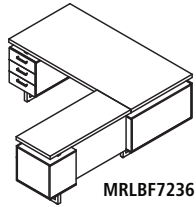

L-SHAPED CONFIGURATIONS

- Use Return Configuration to create a 'L' workstation
- Includes center drawer under desktop surface

- Includes modesty panel
- Includes pedestal with BBB/BF/False design options

Model No.	Description	Dimensions	Weight	List Price
MRLBF7236	Double Pedestal Desk, BBB/BF with 48"W Return	72"W x 36"D x 29½"H Desk 48"W x 20"D x 29½"H Return	–	2,758.00
MRLSBF7236	Double Pedestal Desk, BBB/BF with 42"W Return	72"W x 36"D x 29½"H Desk 42"W x 20"D x 29½"H Return	–	2,747.00
MRLFF7236	Double Pedestal Desk, BF/BF with 48"W Return	72"W x 36"D x 29½"H Desk 48"W x 20"D x 29½"H Return	–	2,731.00
MRLSFF7236	Double Pedestal Desk, BF/BF with 42"W Return	72"W x 36"D x 29½"H Desk 42"W x 20"D x 29½"H Return	–	2,721.00
MRLBF7230	Double Pedestal Desk, BBB/BF with 48"W Return	72"W x 30"D x 29½"H Desk 48"W x 20"D x 29½"H Return	–	2,693.00
MRLSBF7230	Double Pedestal Desk, BBB/BF with 42"W Return	72"W x 30"D x 29½"H Desk 42"W x 20"D x 29½"H Return	–	2,682.00
MRLFF7230	Double Pedestal Desk, BF/BF with 48"W Return	72"W x 30"D x 29½"H Desk 48"W x 20"D x 29½"H Return	–	2,643.00
MRLSFF7230	Double Pedestal Desk, BF/BF with 42"W Return	72"W x 30"D x 29½"H Desk 42"W x 20"D x 29½"H Return	–	2,633.00
MRLBF6636	Double Pedestal Desk, BBB/BF with 48"W Return	66"W x 36"D x 29½"H Desk 48"W x 20"D x 29"H Return	–	2,739.00
MRLSBF6636	Double Pedestal Desk, BBB/BF with 42"W Return	66"W x 36"D x 29½"H Desk 42"W x 20"D x 29"H Return	–	2,728.00
MRLFF6636	Double Pedestal Desk, BF/BF with 48"W Return	66"W x 36"D x 29½"H Desk 48"W x 20"D x 29½"H Return	–	2,713.00
MRLSFF6636	Double Pedestal Desk, BF/BF with 42"W Return	66"W x 36"D x 29½"H Desk 42"W x 20"D x 29½"H Return	–	2,701.00
MRLBF6630	Double Pedestal Desk, BBB/BF with 48"W Return	66"W x 30"D x 29½"H Desk 48"W x 20"D x 29½"H Return	–	2,666.00
MRLSBF6630	Double Pedestal Desk, BBB/BF with 42"W Return	66"W x 30"D x 29½"H Desk 42"W x 20"D x 29½"H Return	–	2,655.00
MRLFF6630	Double Pedestal Desk, BF/BF with 48"W Return	66"W x 30"D x 29½"H Desk 48"W x 20"D x 29½"H Return	–	2,618.00
MRLSFF6630	Double Pedestal Desk, BF/BF with 42"W Return	66"W x 30"D x 29½"H Desk 42"W x 20"D x 29½"H Return	–	2,606.00
MRPM	Power Module with 2 Power and 2 USB Outlets		–	118.00

Office Suites
Seating
Tables & Desks
Meeting Essentials
Personal Organization
Ergonomics
High Density Storage
Storage & Filing
Facilities
Technology Furniture
Art & Engineering
K-12 Education