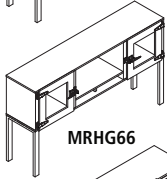

HUTCHES

- Hutches come with the choice of smoked or frosted glass doors with decorative hinges and latches or wood doors with sliding barn door hardware
- Available in Southern Tobacco-STO, Sand Dune-SDD and White Ash-WAH laminate
- Frosted glass doors for White Ash-WAH, Smoked glass door for Southern Tobacco-STO and Sand Dune-SDD

MRHW72

Model No.	Description	Dimensions	Weight	List Price

Hutch with Supports

MRHW72	72" Hutch with Sliding Wood Doors	72"W x 15"D x 38"H	-	834.00
MRHW66	66" Hutch with Sliding Wood Doors	66"W x 15"D x 38"H	-	825.00
MRHG72	72" Hutch with Glass Doors	72"W x 15"D x 38"H	-	980.00
MRHG66	66" Hutch with Glass Doors	66"W x 15"D x 38"H	-	974.00

Wall Mounted Hutches

MRHTWD72	72" Hutch with Sliding Wood Doors	72"W x 15"D x 18"H	-	554.00
MRHTWD66	66" Hutch with Sliding Wood Doors	66"W x 15"D x 18"H	-	544.00
MRHTGD72	72" Hutch with Glass Doors	72"W x 15"D x 18"H	-	699.00
MRHTGD66	66" Hutch with Glass Doors	66"W x 15"D x 18"H	-	694.00

NOTE: Recommended under-cabinet LED Task Light is model EZDP.
Other LED Task/Desk lighting is available in the Ergonomics section page 276.

STORAGE OPTIONS

- Low Wall Cabinets feature two cabinets and two open shelves for compartmentalized storage
- Low Wall Cabinets come with the choice of smoked or frosted glass doors with decorative hinges and latches or wood doors with sliding barn door hardware
- Frosted glass doors for White Ash-WAH and Stone Gray-SGY (work surface), Smoked glass door for Southern Tobacco-STO and Sand Dune-SDD
- Lateral File includes one file drawer and one storage drawer
- Storage Cabinet (MRSC36) has one shelf with concealed storage
- Glass Door Display Cabinet (MRGDC) and Wood Door Storage Cabinet (MRWDC) include three storage shelves

Model No.	Description	Dimensions	Weight	List Price