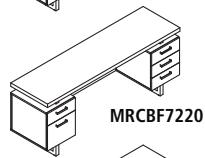

The Mirella™ laminate Desking series has a contemporary design with finishes and accents that provide a residential look

- Desks and Credenzas feature a floating 1½" thick work surface on top of Black or Silver Standoffs (color based on laminate option)
- Desks and Credenzas feature decorative corner accents and double pedestal design
- Pedestal has option of integrated power module with 2 USB ports in top drawer, power module sold separately
- Pedestal comes keyed alike; for additional keying options contact Safco® Customer Care
- Available in Sand Dune-SDD, Southern Tobacco-STO and White Ash-WAH laminate or White Ash with Stone Gray-SGY (work surface) laminate
- Brushed Silver legs and accents for Stone Gray and White Ash options; Black powder coat legs and accents for Sand Dune and Southern Tobacco

FREESTANDING DESKS

- Double pedestal design with the choice of Box/Box/Box or Box/File style
- Includes laminate modesty panel for privacy
- Includes center drawer under desktop surface