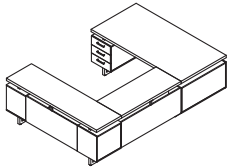

U-SHAPED CONFIGURATIONS

- Use Bridge Configuration to create a 'U' workstation
- Includes center drawer under desktop surface
- Includes modesty panel

MRUBF7236