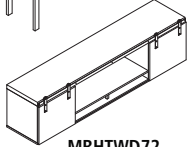

MRHW66

MRHG72