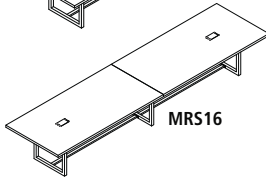

- Cutout designed to work with the PM33 (PM33 is available in either Silver-SLV or Black-BLK)

MRS10

MRS12

MRS16

Model No.	Description	Dimensions	Weight	List Price
MR42R	Mirella 42" Round Conference Top and Base	42" Diameter x 29 1/2" H	-	293.00
MR48R	Mirella 48" Round Conference Top and Base	48" Diameter x 29 1/2" H	-	424.00
MRCS8	8 ft. Conference Table Sitting	96" W x 47 1/4" D x 29 1/2" H	-	1,583.00
MRS10	10 ft. Conference Table Sitting	120" W x 47 1/4" D x 29 1/2" H	-	2,703.00
MRS12	12 ft. Conference Table - Sitting	144" W x 47 1/4" D x 29 1/2" H	-	2,994.00
MRS14	14 ft. Conference Table - Sitting	168" W x 47 1/4" D x 29 1/2" H	-	3,400.00
MRS16	16 ft. Conference Table - Sitting	192" W x 47 1/4" D x 29 1/2" H	-	3,564.00
PM33	Power Module with 2 Power and 2 USB Outlets (Silver or Black)		-	746.00