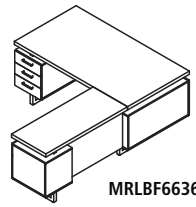

L-SHAPED CONFIGURATIONS

- Use Return Configuration to create a 'L' workstation
- Includes center drawer under desktop surface

- Includes modesty panel
- Includes pedestal with BBB/BF/False design options

Model No.	Description	Dimensions	Weight	List Price
MRLBF7236	Double Pedestal Desk, BBB/BF with 48"W Return	72"W x 36"D x 29½"H Desk 48"W x 20"D x 29½"H Return	–	2,758.00
MRLSBF7236	Double Pedestal Desk, BBB/BF with 42"W Return	72"W x 36"D x 29½"H Desk 42"W x 20"D x 29½"H Return	–	2,747.00
MRLFF7236	Double Pedestal Desk, BF/BF with 48"W Return	72"W x 36"D x 29½"H Desk 48"W x 20"D x 29½"H Return	–	2,731.00
MRLSFF7236	Double Pedestal Desk, BF/BF with 42"W Return	72"W x 36"D x 29½"H Desk 42"W x 20"D x 29½"H Return	–	2,721.00
MRLBF7230	Double Pedestal Desk, BBB/BF with 48"W Return	72"W x 30"D x 29½"H Desk 48"W x 20"D x 29½"H Return	–	2,693.00
MRLSBF7230	Double Pedestal Desk, BBB/BF with 42"W Return	72"W x 30"D x 29½"H Desk 42"W x 20"D x 29½"H Return	–	2,682.00
MRLFF7230	Double Pedestal Desk, BF/BF with 48"W Return	72"W x 30"D x 29½"H Desk 48"W x 20"D x 29½"H Return	–	2,643.00
MRLSFF7230	Double Pedestal Desk, BF/BF with 42"W Return	72"W x 30"D x 29½"H Desk 42"W x 20"D x 29½"H Return	–	2,633.00
MRLBF6636	Double Pedestal Desk, BBB/BF with 48"W Return	66"W x 36"D x 29½"H Desk 48"W x 20"D x 29"H Return	–	2,739.00
MRLSBF6636	Double Pedestal Desk, BBB/BF with 42"W Return	66"W x 36"D x 29½"H Desk 42"W x 20"D x 29"H Return	–	2,728.00
MRLFF6636	Double Pedestal Desk, BF/BF with 48"W Return	66"W x 36"D x 29½"H Desk 48"W x 20"D x 29½"H Return	–	2,713.00
MRLSFF6636	Double Pedestal Desk, BF/BF with 42"W Return	66"W x 36"D x 29½"H Desk 42"W x 20"D x 29½"H Return	–	2,701.00
MRLBF6630	Double Pedestal Desk, BBB/BF with 48"W Return	66"W x 30"D x 29½"H Desk 48"W x 20"D x 29½"H Return	–	2,666.00
MRLSBF6630	Double Pedestal Desk, BBB/BF with 42"W Return	66"W x 30"D x 29½"H Desk 42"W x 20"D x 29½"H Return	–	2,655.00
MRLFF6630	Double Pedestal Desk, BF/BF with 48"W Return	66"W x 30"D x 29½"H Desk 48"W x 20"D x 29½"H Return	–	2,618.00
MRLSFF6630	Double Pedestal Desk, BF/BF with 42"W Return	66"W x 30"D x 29½"H Desk 42"W x 20"D x 29½"H Return	–	2,606.00
MRPM	Power Module with 2 Power and 2 USB Outlets		–	118.00

Office Suites
Seating
Tables & Desks
Meeting Essentials
Personal Organization
Ergonomics
High Density Storage
Storage & Filing
Facilities
Technology Furniture
Art & Engineering
K-12 Education