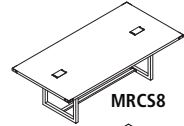

MR42R

- Features a one-tier work surface with no floating top
- 2 cutouts and grommet covers included with 8 – 16' conference tables

- Cutout designed to work with the PM33 (PM33 is available in either Silver-SLV or Black-BLK)