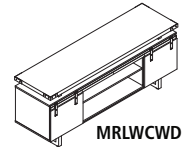

HUTCHES

- Hutches come with the choice of smoked or frosted glass doors with decorative hinges and latches or wood doors with sliding barn door hardware
- Available in Southern Tobacco-STO, Sand Dune-SDD and White Ash-WAH laminate
- Frosted glass doors for White Ash-WAH, Smoked glass door for Southern Tobacco-STO and Sand Dune-SDD

Model No.	Description	Dimensions	Weight	List Price

Hutch with Supports

MRHW72	72" Hutch with Sliding Wood Doors	72"W x 15"D x 38"H	-	834.00
MRHW66	66" Hutch with Sliding Wood Doors	66"W x 15"D x 38"H	-	825.00
MRHG72	72" Hutch with Glass Doors	72"W x 15"D x 38"H	-	980.00
MRHG66	66" Hutch with Glass Doors	66"W x 15"D x 38"H	-	974.00

Wall Mounted Hutches

MRHTWD72	72" Hutch with Sliding Wood Doors	72"W x 15"D x 18"H	-	554.00
MRHTWD66	66" Hutch with Sliding Wood Doors	66"W x 15"D x 18"H	-	544.00
MRHTGD72	72" Hutch with Glass Doors	72"W x 15"D x 18"H	-	699.00
MRHTGD66	66" Hutch with Glass Doors	66"W x 15"D x 18"H	-	694.00

NOTE: Recommended under-cabinet LED Task Light is model EZDP.
Other LED Task/Desk lighting is available in the Ergonomics section page 276.

STORAGE OPTIONS

MRLWCGD

- Low Wall Cabinets feature two cabinets and two open shelves for compartmentalized storage
- Low Wall Cabinets come with the choice of smoked or frosted glass doors with decorative hinges and latches or wood doors with sliding barn door hardware
- Frosted glass doors for White Ash-WAH and Stone Gray-SGY (work surface), Smoked glass door for Southern Tobacco-STO and Sand Dune-SDD
- Lateral File includes one file drawer and one storage drawer
- Storage Cabinet (MRSC36) has one shelf with concealed storage
- Glass Door Display Cabinet (MRGDC) and Wood Door Storage Cabinet (MRWDC) include three storage shelves

Model No.	Description	Dimensions	Weight	List Price