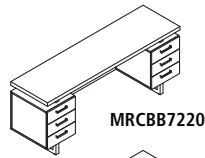

FREESTANDING CREDENZAS

- Highly configurable with multiple pedestal options available
- Includes modesty panel