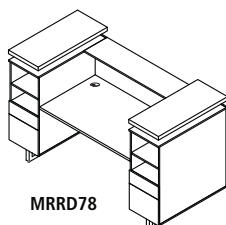

RECEPTION STATIONS

MRRD78

- Floating 1/2" thick tempered glass reception counter
- Frosted tempered glass top for White Ash options; Smoked glass top for Southern Tobacco & Sand Dune
- Available in Southern Tobacco-STO, Sand Dune-SDD and White Ash-WAH laminate

- Features a floating 1 7/8" thick surface
- Has a 2 Shelf/Box/File Pedestals for storage
- Includes center drawer under desktop surface

Model No.	Description	Dimensions	Weight	List Price
MRRD78	Reception Desk with Counter Top Glass	78" W x 36" D x 48" H	-	3,368.00
MRRD90	Reception Desk with Counter Top Glass	90" W x 36" D x 48" H	-	3,691.00