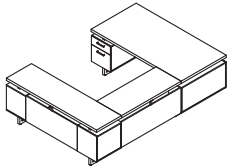

MRUBSF7236