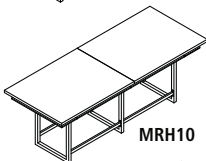

CONFERENCE ROOM TABLES

- Standing- or sitting-height options available
- All Conference tables features a 1 7/8" work surface
- Available in Southern Tobacco-STO, Sand Dune-SDD, Stone Gray-SGY and White Ash-WAH laminate

- Brushed Silver legs and accents for White Ash and Stone Gray options; Black powder coat legs and accents for Southern Tobacco and Sand Dune

- Features a one-tier work surface with no floating top
- 2 cutouts and grommet covers included with 8 – 16' conference tables

- Cutout designed to work with the PM33 (PM33 is available in either Silver-SLV or Black-BLK)

Model No.	Description	Dimensions	Weight	List Price
MR42R	Mirella 42" Round Conference Top and Base	42" Diameter x 29 1/2" H	-	293.00
MR48R	Mirella 48" Round Conference Top and Base	48" Diameter x 29 1/2" H	-	424.00
MRCS8	8 ft. Conference Table Sitting	96" W x 47 1/4" D x 29 1/2" H	-	1,583.00
MRS10	10 ft. Conference Table Sitting	120" W x 47 1/4" D x 29 1/2" H	-	2,703.00
MRS12	12 ft. Conference Table - Sitting	144" W x 47 1/4" D x 29 1/2" H	-	2,994.00
MRS14	14 ft. Conference Table - Sitting	168" W x 47 1/4" D x 29 1/2" H	-	3,400.00
MRS16	16 ft. Conference Table - Sitting	192" W x 47 1/4" D x 29 1/2" H	-	3,564.00
PM33	Power Module with 2 Power and 2 USB Outlets (Silver or Black)		-	746.00

Conference - Standing

- Two – tier design (3 3/4" between tiers) allows for optional integrated power nested between tiers
- Table with 6 cutouts for power modules (sold separately) use with MRPM3
- MRPM3 includes three Power Modules per carton (1 standard and 2 daisy chain Power Modules)