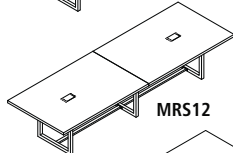

- Cutout designed to work with the PM33 (PM33 is available in either Silver-SLV or Black-BLK)

MRS10

MRS12

MRS16

Model No.	Description	Dimensions	Weight	List Price
MR42R	Mirella 42" Round Conference Top and Base	42" Diameter x 29 1/2" H	-	293.00
MR48R	Mirella 48" Round Conference Top and Base	48" Diameter x 29 1/2" H	-	424.00
MRCS8	8 ft. Conference Table Sitting	96" W x 47 1/4" D x 29 1/2" H	-	1,583.00
MRS10	10 ft. Conference Table Sitting	120" W x 47 1/4" D x 29 1/2" H	-	2,703.00
MRS12	12 ft. Conference Table - Sitting	144" W x 47 1/4" D x 29 1/2" H	-	2,994.00
MRS14	14 ft. Conference Table - Sitting	168" W x 47 1/4" D x 29 1/2" H	-	3,400.00
MRS16	16 ft. Conference Table - Sitting	192" W x 47 1/4" D x 29 1/2" H	-	3,564.00
PM33	Power Module with 2 Power and 2 USB Outlets (Silver or Black)		-	746.00