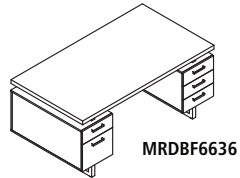

MRDBB7236

MRDBF6636