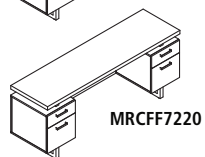

MRDFF7230

MRPM

Model No.	Description	Dimensions	Weight	List Price
MRDBB7236	Double Pedestal Desk, BBB/BBB	72"W x 36"D x 29½"H	-	2,199.00
MRDBF7236	Double Pedestal Desk, BBB/BF	72"W x 36"D x 29½"H	-	2,172.00
MRDFF7236	Double Pedestal Desk, BF/BF	72"W x 36"D x 29½"H	-	2,147.00
MRDBB6636	Double Pedestal Desk, BBB/BBB	66"W x 36"D x 29½"H	-	2,181.00
MRDBF6636	Double Pedestal Desk, BBB/BF	66"W x 36"D x 29½"H	-	2,154.00
MRDFF6636	Double Pedestal Desk, BF/BF	66"W x 36"D x 29½"H	-	2,127.00
MRDBB7230	Double Pedestal Desk, BBB/BBB	72"W x 30"D x 29½"H	-	2,132.00
MRDBF7230	Double Pedestal Desk, BBB/BF	72"W x 30"D x 29½"H	-	2,083.00
MRDFF7230	Double Pedestal Desk, BF/BF	72"W x 30"D x 29½"H	-	2,034.00
MRDBB6630	Double Pedestal Desk, BBB/BBB	66"W x 30"D x 29½"H	-	2,105.00
MRDBF6630	Double Pedestal Desk, BBB/BF	66"W x 30"D x 29½"H	-	2,057.00
MRDFF6630	Double Pedestal Desk, BF/BF	66"W x 30"D x 29½"H	-	2,007.00
MRPM	Power Module with 2 Power and 2 USB Outlets, Black		-	118.00

FREESTANDING CREDENZAS

- Highly configurable with multiple pedestal options available
- Includes modesty panel

MRCBB7220

MRCBF7220

MRCFF7220

Model No.	Description	Dimensions	Weight	List Price
MRCBB7220	Double Pedestal Credenza, BBB/BBB	72"W x 20"D x 29½"H	-	1,574.00
MRCBF7220	Double Pedestal Credenza, BBB/BF	72"W x 20"D x 29½"H	-	1,504.00
MRCFF7220	Double Pedestal Credenza, BF/BF	72"W x 20"D x 29½"H	-	1,435.00
MRCBB6620	Double Pedestal Credenza, BBB/BBB	66"W x 20"D x 29½"H	-	1,567.00
MRCBF6620	Double Pedestal Credenza, BBB/BF	66"W x 20"D x 29½"H	-	1,498.00
MRCFF6620	Double Pedestal Credenza, BF/BF	66"W x 20"D x 29½"H	-	1,428.00