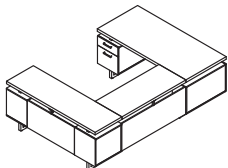

MRUBF6630

Model No.	Description	Dimensions	Weight	List Price
MRUBF7236	Double Pedestal Desk, BBB/BF with 48"W Bridge	72"W x 36"D x 29½"H Desk 48"W x 20"D x 29½"H Bridge 72"W x 20"D x 29½"H Credenza	–	3,469.00
MRUSBF7236	Double Pedestal Desk, BBB/BF with 42"W Bridge	72"W x 36"D x 29½"H Desk 42"W x 20"D x 29½"H Bridge 72"W x 20"D x 29½"H Credenza	–	3,458.00
MRUFF7236	Double Pedestal Desk, BF/BF with 48"W Bridge	72"W x 36"D x 29½"H Desk 48"W x 20"D x 29½"H Bridge 72"W x 20"D x 29½"H Credenza	–	3,443.00
MRUSFF7236	Double Pedestal Desk, BF/BF with 42"W Bridge	72"W x 36"D x 29½"H Desk 42"W x 20"D x 29½"H Bridge 72"W x 20"D x 29½"H Credenza	–	3,431.00
MRUBF7230	Double Pedestal Desk, BBB/BF with 48"W Bridge	72"W x 30"D x 29½"H Desk 48"W x 20"D x 29½"H Bridge 72"W x 20"D x 29½"H Credenza	–	3,404.00
MRUSBF7230	Double Pedestal Desk, BBB/BF with 42"W Bridge	72"W x 30"D x 29½"H Desk 42"W x 20"D x 29½"H Bridge 72"W x 20"D x 29½"H Credenza	–	3,393.00
0	with 48"W Bridge	48"W x 20"D x 29½"H Bridge 72"W x 20"D x 29½"H Credenza		
MRUSFF7230	Double Pedestal Desk, BF/BF with 42"W Bridge	72"W x 30"D x 29½"H Desk 42"W x 20"D x 29½"H Bridge 72"W x 20"D x 29½"H Credenza	–	3,345.00
MRUBF6636	Double Pedestal Desk, BBB/BF with 48"W Bridge	66"W x 36"D x 29½"H Desk 48"W x 20"D x 29½"H Bridge 66"W x 20"D x 29½"H Credenza	–	3,444.00
MRUSBF6636	Double Pedestal Desk, BBB/BF with 42"W Bridge	66"W x 36"D x 29½"H Desk 42"W x 20"D x 29½"H Bridge 66"W x 20"D x 29½"H Credenza	–	3,433.00
MRUFF6636	Double Pedestal Desk, BF/BF with 48"W Bridge	66"W x 36"D x 29½"H Desk 48"W x 20"D x 29½"H Bridge 66"W x 20"D x 29½"H Credenza	–	3,417.00
MRUSFF6636	Double Pedestal Desk, BF/BF with 42"W Bridge	66"W x 36"D x 29½"H Desk 42"W x 20"D x 29½"H Bridge 66"W x 20"D x 29½"H Credenza	–	3,406.00
MRUBF6630	Double Pedestal Desk, BBB/BF with 48"W Bridge	66"W x 30"D x 29½"H Desk 48"W x 20"D x 29½"H Bridge 66"W x 20"D x 29½"H Credenza	–	3,404.00
MRUSBF6630	Double Pedestal Desk, BBB/BF with 42"W Bridge	66"W x 30"D x 29½"H Desk 42"W x 20"D x 29½"H Bridge 66"W x 20"D x 29½"H Credenza	–	3,393.00
MRUFF6630	Double Pedestal Desk, BF/BF with 48"W Bridge	66"W x 30"D x 29½"H Desk 48"W x 20"D x 29½"H Bridge 66"W x 20"D x 29½"H Credenza	–	3,322.00
MRUSFF6630	Double Pedestal Desk, BF/BF with 42"W Bridge	66"W x 30"D x 29½"H Desk 42"W x 20"D x 29½"H Bridge 66"W x 20"D x 29½"H Credenza	–	3,311.00
MRPM	Power Module with 2 Power and 2 USB Outlets		–	118.00