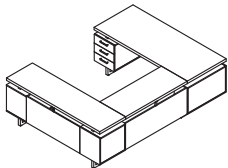

U-SHAPED CONFIGURATIONS

- Use Bridge Configuration to create a 'U' workstation
- Includes center drawer under desktop surface
- Includes modesty panel

MRUBF7230