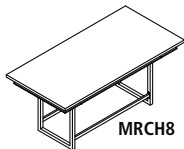

CONFERENCE ROOM TABLES

- Standing- or sitting-height options available
- All Conference tables features a 1 7/8" work surface
- Available in Southern Tobacco-STO, Sand Dune-SDD, Stone Gray-SGY and White Ash-WAH laminate

- Brushed Silver legs and accents for White Ash and Stone Gray options; Black powder coat legs and accents for Southern Tobacco and Sand Dune

- Features a one-tier work surface with no floating top
- 2 cutouts and grommet covers included with 8 – 16' conference tables

- Cutout designed to work with the PM33 (PM33 is available in either Silver-SLV or Black-BLK)

Model No.	Description	Dimensions	Weight	List Price
MR42R	Mirella 42" Round Conference Top and Base	42" Diameter x 29 1/2" H	-	293.00
MR48R	Mirella 48" Round Conference Top and Base	48" Diameter x 29 1/2" H	-	424.00
MRCS8	8 ft. Conference Table Sitting	96" W x 47 1/4" D x 29 1/2" H	-	1,583.00
MRS10	10 ft. Conference Table Sitting	120" W x 47 1/4" D x 29 1/2" H	-	2,703.00
MRS12	12 ft. Conference Table - Sitting	144" W x 47 1/4" D x 29 1/2" H	-	2,994.00
MRS14	14 ft. Conference Table - Sitting	168" W x 47 1/4" D x 29 1/2" H	-	3,400.00
MRS16	16 ft. Conference Table - Sitting	192" W x 47 1/4" D x 29 1/2" H	-	3,564.00
PM33	Power Module with 2 Power and 2 USB Outlets (Silver or Black)		-	746.00

Conference - Standing

- Two – tier design (3 3/4" between tiers) allows for optional integrated power nested between tiers
- Table with 6 cutouts for power modules (sold separately) use with MRPM3
- MRPM3 includes three Power Modules per carton (1 standard and 2 daisy chain Power Modules)