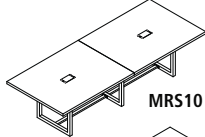

CONFERENCE ROOM TABLES

- Standing- or sitting-height options available
- All Conference tables features a 1 7/8" work surface
- Available in Southern Tobacco-STO, Sand Dune-SDD, Stone Gray-SGY and White Ash-WAH laminate

- Brushed Silver legs and accents for White Ash and Stone Gray options; Black powder coat legs and accents for Southern Tobacco and Sand Dune

MRCS8

- Features a one-tier work surface with no floating top
- 2 cutouts and grommet covers included with 8 – 16' conference tables

- Cutout designed to work with the PM33 (PM33 is available in either Silver-SLV or Black-BLK)

Model No.	Description	Dimensions	Weight	List Price
MR42R	Mirella 42" Round Conference Top and Base	42" Diameter x 29 1/2" H	-	293.00
MR48R	Mirella 48" Round Conference Top and Base	48" Diameter x 29 1/2" H	-	424.00
MRCS8	8 ft. Conference Table Sitting	96" W x 47 1/4" D x 29 1/2" H	-	1,583.00
MRS10	10 ft. Conference Table Sitting	120" W x 47 1/4" D x 29 1/2" H	-	2,703.00
MRS12	12 ft. Conference Table - Sitting	144" W x 47 1/4" D x 29 1/2" H	-	2,994.00
MRS14	14 ft. Conference Table - Sitting	168" W x 47 1/4" D x 29 1/2" H	-	3,400.00
MRS16	16 ft. Conference Table - Sitting	192" W x 47 1/4" D x 29 1/2" H	-	3,564.00
PM33	Power Module with 2 Power and 2 USB Outlets (Silver or Black)		-	746.00

Conference - Standing

- Two – tier design (3 3/4" between tiers) allows for optional integrated power nested between tiers
- Table with 6 cutouts for power modules (sold separately) use with MRPM3
- MRPM3 includes three Power Modules per carton (1 standard and 2 daisy chain Power Modules)