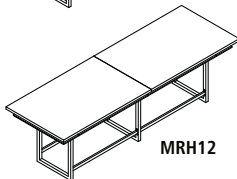

MRH10

MRH12