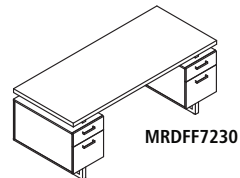

FREESTANDING DESKS

- Double pedestal design with the choice of Box/Box/Box or Box/File style
- Includes laminate modesty panel for privacy
- Includes center drawer under desktop surface

MRDBB7236

MRDBF6636

MRDFF7230

MRPM

Model No.	Description	Dimensions	Weight	List Price
MRDBB7236	Double Pedestal Desk, BBB/BBB	72"W x 36"D x 29½"H	-	2,199.00
MRDBF7236	Double Pedestal Desk, BBB/BF	72"W x 36"D x 29½"H	-	2,172.00
MRDFF7236	Double Pedestal Desk, BF/BF	72"W x 36"D x 29½"H	-	2,147.00
MRDBB6636	Double Pedestal Desk, BBB/BBB	66"W x 36"D x 29½"H	-	2,181.00
MRDBF6636	Double Pedestal Desk, BBB/BF	66"W x 36"D x 29½"H	-	2,154.00
MRDFF6636	Double Pedestal Desk, BF/BF	66"W x 36"D x 29½"H	-	2,127.00
MRDBB7230	Double Pedestal Desk, BBB/BBB	72"W x 30"D x 29½"H	-	2,132.00
MRDBF7230	Double Pedestal Desk, BBB/BF	72"W x 30"D x 29½"H	-	2,083.00
MRDFF7230	Double Pedestal Desk, BF/BF	72"W x 30"D x 29½"H	-	2,034.00
MRDBB6630	Double Pedestal Desk, BBB/BBB	66"W x 30"D x 29½"H	-	2,105.00
MRDBF6630	Double Pedestal Desk, BBB/BF	66"W x 30"D x 29½"H	-	2,057.00
MRDFF6630	Double Pedestal Desk, BF/BF	66"W x 30"D x 29½"H	-	2,007.00
MRPM	Power Module with 2 Power and 2 USB Outlets, Black		-	118.00

Model No.	Description	Dimensions	Weight	List Price
MRCH8	8 ft. Conference Table Standing	96" W x 47 1/4" D x 42" H	-	2,057.00
MRH10	10 ft. Conference Table Standing	120" W x 47 1/4" D x 42" H	-	3,370.00
MRH12	12 ft. Conference Table - Standing	144" W x 47 1/4" D x 42" H	-	3,822.00
MRH14	14 ft. Conference Table - Standing	168" W x 47 1/4" D x 42" H	-	4,302.00
MRH16	16 ft. Conference Table - Standing	192" W x 47 1/4" D x 42" H	-	4,592.00
MRPM3	Power Module with 2 Power and 2 USB Outlets 1 Daisy Chain (3 Power Modules per carton), Black		-	325.00
MRWB	Whiteboard	47 3/4" W x 47 3/4" H x 3" D	-	892.00