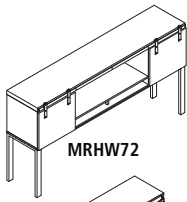

HUTCHES

- Hutches come with the choice of smoked or frosted glass doors with decorative hinges and latches or wood doors with sliding barn door hardware
- Available in Southern Tobacco-STO, Sand Dune-SDD and White Ash-WAH laminate
- Frosted glass doors for White Ash-WAH, Smoked glass door for Southern Tobacco-STO and Sand Dune-SDD