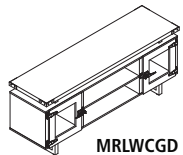

STORAGE OPTIONS