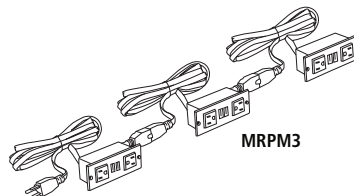

MRH16

MRPM3

OCCASIONAL TABLES

- Contemporary open design with slanted metal legs
- Bottom shelf for storage

Model No.	Description	Dimensions	Weight	List Price
MRET	End Table	20" W x 20" D x 25" H	-	506.00
MRCFT	Coffee Table	48" W x 23 3/4" D x 16" H	-	618.00