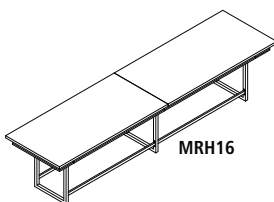

MRH12

MRH16