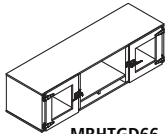

MRHW72

MRHW66

MRHG72

MRHG66

Model No.	Description	Dimensions	Weight	List Price
-----------	-------------	------------	--------	------------

Hutch with Supports

MRHW72	72" Hutch with Sliding Wood Doors	72"W x 15"D x 38"H	-	834.00
MRHW66	66" Hutch with Sliding Wood Doors	66"W x 15"D x 38"H	-	825.00
MRHG72	72" Hutch with Glass Doors	72"W x 15"D x 38"H	-	980.00
MRHG66	66" Hutch with Glass Doors	66"W x 15"D x 38"H	-	974.00