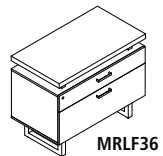

NOTE: Recommended under-cabinet LED Task Light is model EZDP.
Other LED Task/Desk lighting is available in the Ergonomics section page 276.

STORAGE OPTIONS   

MRLWCGD

MRLWCWD

MRLF36

MRSCT36

- Low Wall Cabinets feature two cabinets and two open shelves for compartmentalized storage
- Low Wall Cabinets come with the choice of smoked or frosted glass doors with decorative hinges and latches or wood doors with sliding barn door hardware
- Frosted glass doors for White Ash-WAH and Stone Gray-SGY (work surface), Smoked glass door for Southern Tobacco-STO and Sand Dune-SDD
- Lateral File includes one file drawer and one storage drawer
- Storage Cabinet (MRSC36) has one shelf with concealed storage
- Glass Door Display Cabinet (MRGDC) and Wood Door Storage Cabinet (MRWDC) include three storage shelves

Model No.	Description	Dimensions	Weight	List Price
-----------	-------------	------------	--------	------------

MRLWCGD	Low Wall Cabinet Glass Doors	72"W x 20"D x 29½"H	-	1,492.00
MRLWCWD	Low Wall Cabinet Wood Doors	72"W x 20"D x 29½"H	-	1,492.00
MRLF36	36" Lateral File	36"W x 20"D x 29½"H	-	1,087.00
MRSCT36	36" Storage Cabinet	36"W x 20"D x 29½"H	-	954.00