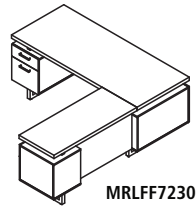

L-SHAPED CONFIGURATIONS

- Use Return Configuration to create a 'L' workstation
- Includes center drawer under desktop surface

- Includes modesty panel
- Includes pedestal with BBB/BF/False design options

Model No.	Description	Dimensions	Weight	List Price
MRLBF7236	Double Pedestal Desk, BBB/BF with 48"W Return	72"W x 36"D x 29½"H Desk 48"W x 20"D x 29½"H Return	–	2,758.00
MRLSBF7236	Double Pedestal Desk, BBB/BF with 42"W Return	72"W x 36"D x 29½"H Desk 42"W x 20"D x 29½"H Return	–	2,747.00
MRLFF7236	Double Pedestal Desk, BF/BF with 48"W Return	72"W x 36"D x 29½"H Desk 48"W x 20"D x 29½"H Return	–	2,731.00
MRLSFF7236	Double Pedestal Desk, BF/BF with 42"W Return	72"W x 36"D x 29½"H Desk 42"W x 20"D x 29½"H Return	–	2,721.00
MRLBF7230	Double Pedestal Desk, BBB/BF with 48"W Return	72"W x 30"D x 29½"H Desk 48"W x 20"D x 29½"H Return	–	2,693.00
MRLSBF7230	Double Pedestal Desk, BBB/BF with 42"W Return	72"W x 30"D x 29½"H Desk 42"W x 20"D x 29½"H Return	–	2,682.00
MRLFF7230	Double Pedestal Desk, BF/BF with 48"W Return	72"W x 30"D x 29½"H Desk 48"W x 20"D x 29½"H Return	–	2,643.00
MRLSFF7230	Double Pedestal Desk, BF/BF with 42"W Return	72"W x 30"D x 29½"H Desk 42"W x 20"D x 29½"H Return	–	2,633.00
MRLBF6636	Double Pedestal Desk, BBB/BF with 48"W Return	66"W x 36"D x 29½"H Desk 48"W x 20"D x 29"H Return	–	2,739.00
MRLSBF6636	Double Pedestal Desk, BBB/BF with 42"W Return	66"W x 36"D x 29½"H Desk 42"W x 20"D x 29"H Return	–	2,728.00
MRLFF6636	Double Pedestal Desk, BF/BF with 48"W Return	66"W x 36"D x 29½"H Desk 48"W x 20"D x 29½"H Return	–	2,713.00
MRLSFF6636	Double Pedestal Desk, BF/BF with 42"W Return	66"W x 36"D x 29½"H Desk 42"W x 20"D x 29½"H Return	–	2,701.00
MRLBF6630	Double Pedestal Desk, BBB/BF with 48"W Return	66"W x 30"D x 29½"H Desk 48"W x 20"D x 29½"H Return	–	2,666.00
MRLSBF6630	Double Pedestal Desk, BBB/BF with 42"W Return	66"W x 30"D x 29½"H Desk 42"W x 20"D x 29½"H Return	–	2,655.00
MRLFF6630	Double Pedestal Desk, BF/BF with 48"W Return	66"W x 30"D x 29½"H Desk 48"W x 20"D x 29½"H Return	–	2,618.00
MRLSFF6630	Double Pedestal Desk, BF/BF with 42"W Return	66"W x 30"D x 29½"H Desk 42"W x 20"D x 29½"H Return	–	2,606.00
MRPM	Power Module with 2 Power and 2 USB Outlets		–	118.00

Office Suites
Seating
Tables & Desks
Meeting Essentials
Personal Organization
Ergonomics
High Density Storage
Storage & Filing
Facilities
Technology Furniture
Art & Engineering
K-12 Education