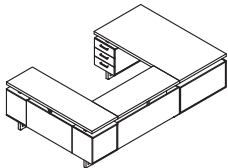

U-SHAPED CONFIGURATIONS

- Use Bridge Configuration to create a 'U' workstation
- Includes center drawer under desktop surface
- Includes modesty panel

MRUBF6636