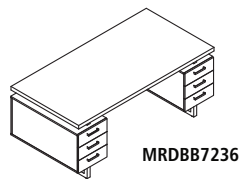

The Mirella™ laminate Desking series has a contemporary design with finishes and accents that provide a residential look

- Desks and Credenzas feature a floating 1½" thick work surface on top of Black or Silver Standoffs (color based on laminate option)
- Desks and Credenzas feature decorative corner accents and double pedestal design
- Pedestal has option of integrated power module with 2 USB ports in top drawer, power module sold separately
- Pedestal comes keyed alike; for additional keying options contact Safco® Customer Care
- Available in Sand Dune-SDD, Southern Tobacco-STO and White Ash-WAH laminate or White Ash with Stone Gray-SGY (work surface) laminate
- Brushed Silver legs and accents for Stone Gray and White Ash options; Black powder coat legs and accents for Sand Dune and Southern Tobacco

FREESTANDING DESKS

- Double pedestal design with the choice of Box/Box/Box or Box/File style
- Includes laminate modesty panel for privacy
- Includes center drawer under desktop surface