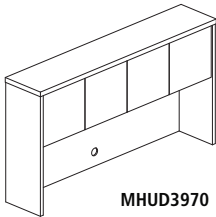

Model No.	Description	Dimensions	Weight	List Price
MPFF28	File/File Pedestal for 36" Desk	15"W x 28"D x 27 ³ / ₄ " H	89	961.00
MPBBF28	Box/Box/File Pedestal for 36" Desk	15"W x 28"D x 27 ³ / ₄ " H	95	961.00

MPBBF28

HUTCHES

- Features four cabinet styled doors with self-closing hinges
- 20½" clearance between work surfaces and storage bin
- Fully assembled except for doors

- Back panel features lower and upper cable grommets
- Optional wood doors available

Model No.	Description	Dimensions	Weight	List Price
MHUG3970	70"W Hutch with Frosted Glass Doors	70"W x 14"D x 39"H	142	1,819.00
MHUD3970	70"W Hutch with Wood Doors	70"W x 14"D x 39"H	142	1,784.00

NOTE: Recommended under-cabinet LED Task Light is model EZDP.
Other LED Task/Desk lighting is available in the Ergonomics section page 288-289.