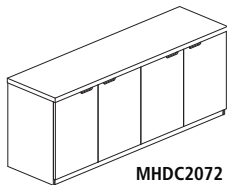

STRAIGHT FRONT DESK

- Features straight front surface
- Full-height modesty panels

Model No.	Description	Dimensions	Weight	List Price
MDK53066	66" Straight Front Desk	66"W x 30"D x 29½"H	139	1,556.00
MDK53672	72" Straight Front Desk	72"W x 36"D x 29½"H	188	1,741.00

Model No.	Description	Dimensions	Weight	List Price
MBR2448	Bridge (Non-Handed)	48"W x 24"D x 29½"H	62	563.00

RETURN

- Features end panel with flat edge
- Includes full-height modesty panel

Model No.	Description	Dimensions	Weight	List Price
MRT2448	Return (Non-Handed)	48"W x 24"D x 29½"H	78	719.00

CREDENZA

- Full-height modesty panel
- Flat edge matching Desk detailing

Model No.	Description	Dimensions	Weight	List Price
MCR2466	66" Credenza	66"W x 24"D x 29½"H	115	1,079.00
MCR2472	72" Credenza	72"W x 24"D x 29½"H	122	1,103.00

HINGED DOOR CREDENZA

MHDC3620

- Interior finished to match exterior veneer
- Gang-lock (MHDC3620 only) features removable core enabling keyed alike suites
- One adjustable shelf

Model No.	Description	Dimensions	Weight	List Price
MHDC3620	36" Hinged Door Credenza	36"W x 20"D x 29½"H	100	1,383.00
MHDC2072	72" Hinged Door Credenza	72"W x 20"D x 29½"H	192	2,374.00