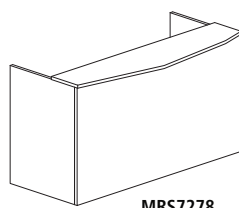

MRS7278

Surfaces: Medium Cherry finish on Cherry veneer, or Espresso finish on Walnut veneer

- All Mira Reception Stations (except MRS7278) include a center drawer
- Non-handed returns
- Configured as either a freestanding double-pedestal Desk station, or complete with non-handed return
- Optional glass counter top is available

Model No.	Description	Dimensions	Weight	List Price
MRS7278	Reception Station (no pedestals)	72"W x 36"D x 43½"H	360	3,880.00
MRSBB	Reception Station with 2 - Box/Box/File Pedestals	72"W x 36"D x 43½"H	559	6,014.00
MRSBF	Reception Station with Box/Box/File, File/File Pedestals	72"W x 36"D x 43½"H	557	6,014.00
MRSRBB	Reception Station with Return, 2 - Box/Box/File Pedestals	72"W x 36"D x 43½"H Desk 48"W x 24"D x 42"H Return	687	7,195.00
MRSRBF	Reception Station with Return, Box/Box/File, File/File	72"W x 36"D x 43½"H Desk 48"W x 24"D x 42"H Return	684	7,195.00
MRSTGLASS	Optional Frosted Glass Counter Top	72"W x 18"D x ½"H	60	656.00