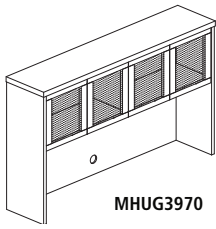

HUTCHES

- Features four cabinet styled doors with self-closing hinges
- 20½" clearance between work surfaces and storage bin
- Fully assembled except for doors

- Back panel features lower and upper cable grommets
- Optional wood doors available

Model No.	Description	Dimensions	Weight	List Price
MHUG3970	70"W Hutch with Frosted Glass Doors	70"W x 14"D x 39"H	142	1,819.00
MHUD3970	70"W Hutch with Wood Doors	70"W x 14"D x 39"H	142	1,784.00

NOTE: Recommended under-cabinet LED Task Light is model EZDP.
Other LED Task/Desk lighting is available in the Ergonomics section page 288-289.

WARDROBE UNIT

- Mounts on top of Mira Freestanding Lateral File
- Two adjustable shelves and hanging rod

Model No.	Description	Dimensions	Weight	List Price
MWD3624	Wardrobe	34¾"W x 24"D x 38"H	168	1,935.00

BOOKCASES

- Open shelves for convenient storage
- Choice of two, three or four shelf units
- Adjustable shelves
- All adjustable shelves are 1" thick
- 75 lb. capacity per shelf
- Center shelf is fixed on 68" Shelf Bookcase

Model No.	Description	Dimensions	Weight	List Price
MBC3629	29"H Bookcase	34¾"W x 12"D x 29"H	60	730.00
MBC3642	42"H Bookcase	34¾"W x 12"D x 42"H	78	968.00
MBC3668	68"H Bookcase (1 fixed)	34¾"W x 12"D x 68"H	109	1,365.00