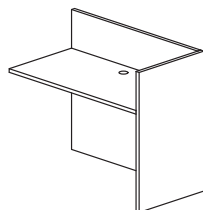

RECEPTION STATION RETURN

- Available in Medium Cherry finish on Cherry Veneer, or Espresso finish on Walnut veneer

Model No.	Description	Dimensions	Weight	List Price
MRRT2448	Return (Non-Handed)	48"W x 24"D x 42"H	145	1,298.00