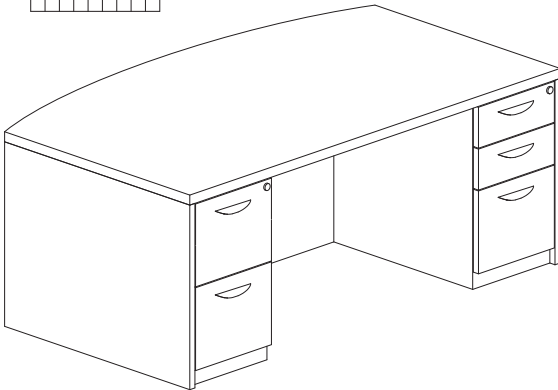

- Order complete suites using model # shown

MIRA SERIES TYPICAL #3

Consists of:

QTY.	MODEL NO.	DESCRIPTION	LIST PRICE EACH
1	MDK3672	Desk Shell	1,759.00
1	MPBBF28	Box/Box/File Pedestal	961.00
1	MPFF28	File/File Pedestal	961.00

MDPDK3672 3,682.00

MIRA SERIES TYPICAL #6

Consists of:

QTY.	MODEL NO.	DESCRIPTION	LIST PRICE EACH
1	MDK3672	Desk Shell	1,759.00
1	MRT2448	Return	719.00
1	MPBBF28	Box/Box/File Pedestal	961.00
1	MPBBF22	Box/Box/File Pedestal	846.00