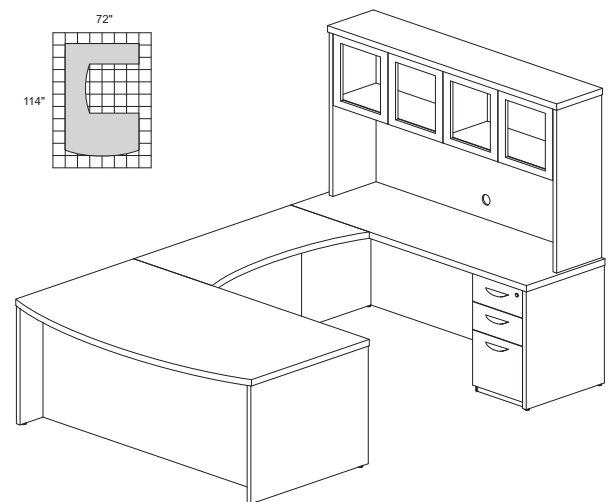

MIRA SERIES TYPICAL #10

Consists of:

QTY.	MODEL NO.	DESCRIPTION	LIST PRICE EACH
1	MDK3672	Desk Shell	1,759.00
1	MCR2472	Credenza Shell	1,103.00
1	MHUG3970	Hutch	1,819.00
1	MBR2448	Bridge	563.00
1	MPBBF28	Box/Box/File Pedestal	961.00
1	MPBBF22	Box/Box/File Pedestal	846.00

MEUB1 7,050.00