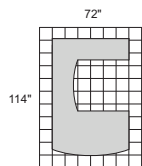

MIRA SERIES TYPICAL #7

Consists of:

QTY.	MODEL NO.	DESCRIPTION	LIST PRICE EACH
1	MDK3672	Desk Shell	1,759.00
1	MCR2472	Credenza Shell	1,103.00
1	MBR2448	Bridge	563.00
1	MPBBF28	Box/Box/File Pedestal	961.00
1	MPFF22	File/File Pedestal	846.00

MEU3 5,231.00