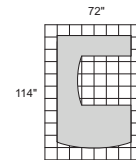

MIRA SERIES TYPICAL #10

Consists of:

QTY.	MODEL NO.	DESCRIPTION	LIST PRICE EACH
1	MDK3672	Desk Shell	1,759.00
1	MCR2472	Credenza Shell	1,103.00
1	MHUG3970	Hutch	1,819.00
1	MBR2448	Bridge	563.00
1	MPBBF28	Box/Box/File Pedestal	961.00
1	MPBBF22	Box/Box/File Pedestal	846.00

MEUB1 7,050.00