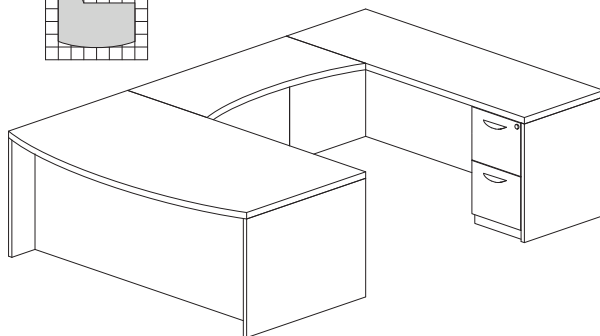

MIRA SERIES TYPICAL #7

Consists of:

QTY.	MODEL NO.	DESCRIPTION	LIST PRICE EACH
1	MDK3672	Desk Shell	1,759.00
1	MCR2472	Credenza Shell	1,103.00
1	MBR2448	Bridge	563.00
1	MPBBF28	Box/Box/File Pedestal	961.00
1	MPFF22	File/File Pedestal	846.00

MEU3 5,231.00