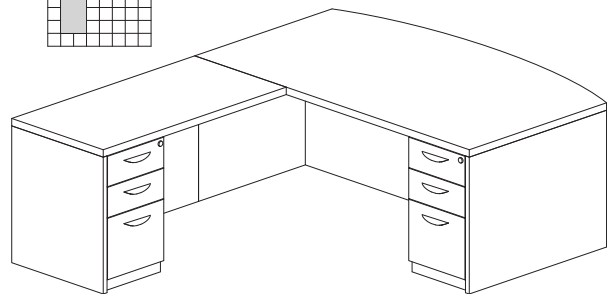

- Order complete suites using model # shown

MIRA SERIES TYPICAL #3

Consists of:

QTY.	MODEL NO.	DESCRIPTION	LIST PRICE EACH
1	MDK3672	Desk Shell	1,759.00
1	MPBBF28	Box/Box/File Pedestal	961.00
1	MPFF28	File/File Pedestal	961.00

MDPDK3672 3,682.00

MIRA SERIES TYPICAL #6

Consists of:

QTY.	MODEL NO.	DESCRIPTION	LIST PRICE EACH
1	MDK3672	Desk Shell	1,759.00
1	MRT2448	Return	719.00
1	MPBBF28	Box/Box/File Pedestal	961.00
1	MPBBF22	Box/Box/File Pedestal	846.00