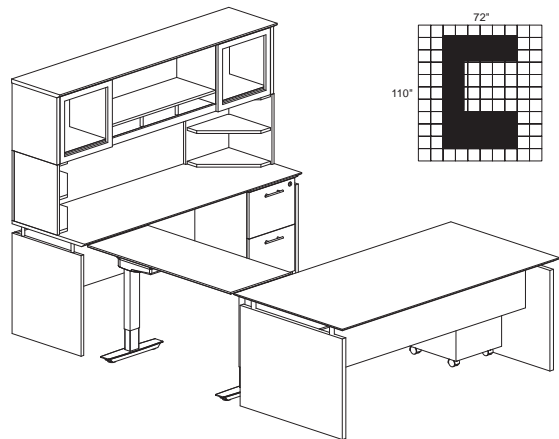

MEDINA SERIES – TYPICAL #43

Consists of:

QTY.	MODEL NO.	DESCRIPTION	LIST PRICE EACH
1	MNDS72	72" W Straight Desk	834.00
1	MNBDGH2	48" Universal 2-Stage Height-Adjustable Bridge	1,415.00
1	MNCNZ72	72" Credenza	542.00
1	MNBBF	Box/Box/File Pedestal	548.00
1	MNFF	File/File Pedestal	505.00
1	MNH72	72" W Hutch	966.00
1	ACD	Center Drawer	211.00
2	MNPO	Corner Supports	136.00

MNT43H2

5,219.00