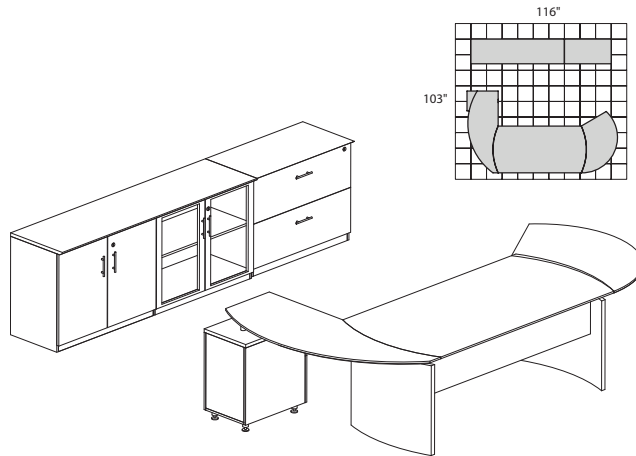

MEDINA SERIES – TYPICAL #15

Consists of:

QTY.	MODEL NO.	DESCRIPTION	LIST PRICE EACH
1	MND72	72"W Desk	834.00
1	MNEXTL	Curved Desk Extension	505.00
1	MNRTPR	Curved Desk Return with P/B/F Pedestal	892.00
1	ACD	Center Drawer	211.00
1	MVLC	Low Wall Cabinet	1,211.00
1	MVLF	Lateral File	1,042.00
MNT15			4,695.00