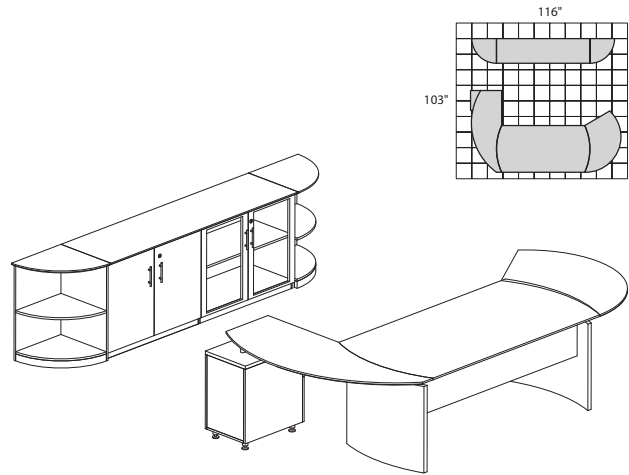

MNT8 3,610.00

• Order complete suites using "MNT_" models.

MEDINA SERIES – TYPICAL #9

Consists of:

QTY.	MODEL NO.	DESCRIPTION	LIST PRICE EACH
1	MND72	72"W Desk	834.00
1	MNEXTR	Curved Desk Extension	505.00
1	MNRTPL	Curved Desk Return with P/B/F Pedestal	892.00
1	ACD	Center Drawer	211.00
1	MVLC	Low Wall Cabinet	1,211.00
2	MVBQ2	2 Shelf ¼-Round	269.00
MNT9			4,189.00