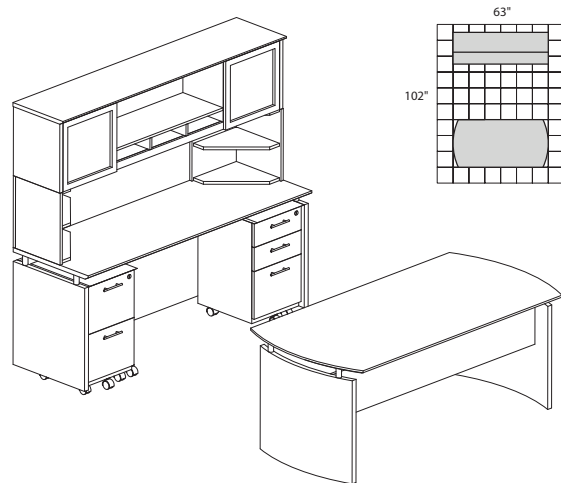

MEDINA SERIES – TYPICAL #37

Consists of:

QTY.	MODEL NO.	DESCRIPTION	LIST PRICE EACH
1	MND63	63" W Desk	791.00
1	ACD	Center Drawer	211.00
1	MNCNZ63	63" W Credenza	487.00
1	MNH63	63" W Hutch	830.00
1	MNBBF	Box/Box/File	548.00
1	MNFF	File/File Pedestal	505.00
2	MNPO	Corner Supports	136.00

MNT37

3,646.00