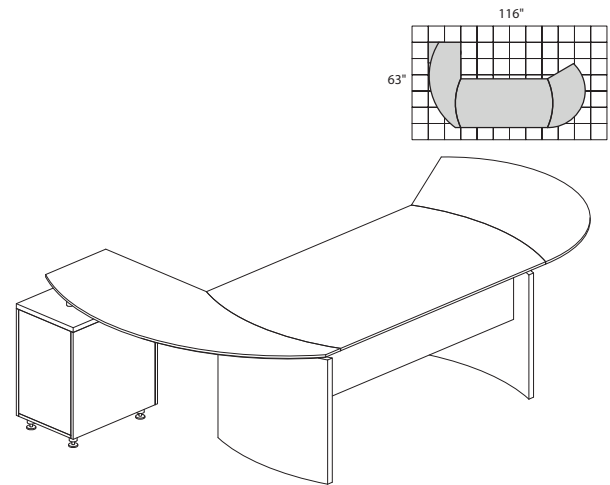

MEDINA SERIES – TYPICAL #4

Consists of:

QTY.	MODEL NO.	DESCRIPTION	LIST PRICE EACH
1	MND72	72"W Desk	834.00
1	MNEXTL	Curved Desk Extension	505.00
1	MNRTPR	Curved Desk Return with P/B/F Pedestal	892.00
1	ACD	Center Drawer	211.00

MNT4 2,442.00