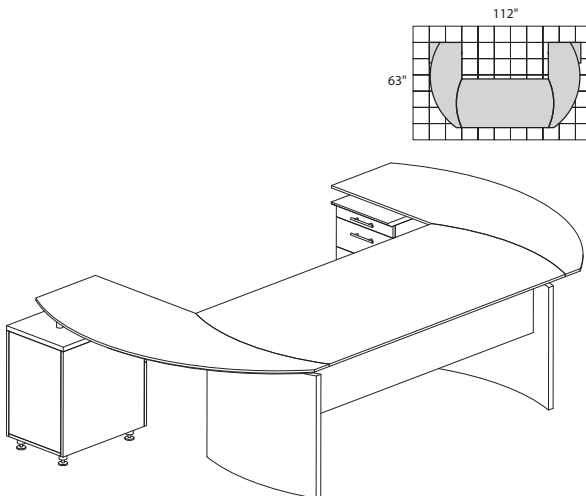

MEDINA SERIES – TYPICAL #6

Consists of:

QTY.	MODEL NO.	DESCRIPTION	LIST PRICE EACH
1	MND72	72"W Desk	834.00
1	MNRTPR	Curved Desk Return with P/B/F Pedestal	892.00
1	MNRTPL	Curved Desk Return with P/B/F Pedestal	892.00
1	ACD	Center Drawer	211.00

MNT6 2,829.00