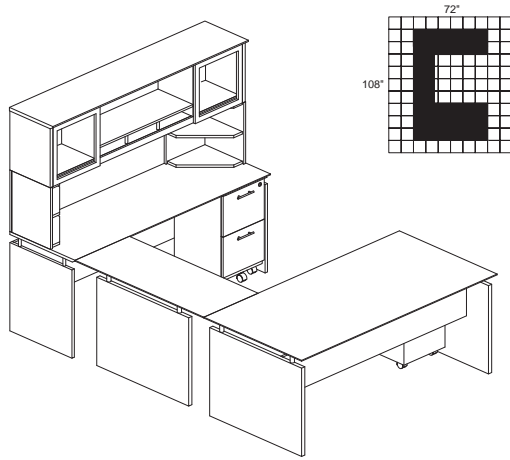

• Order complete suites using "MNT_" models.

MEDINA SERIES – TYPICAL #39

Consists of:

QTY.	MODEL NO.	DESCRIPTION	LIST PRICE EACH
1	MNDS72	72" W Straight Desk	834.00
1	MNBDG	48" Universal Bridge	418.00
1	MNCNZ72	72" Credenza	542.00
1	MNBBF	Box/Box/File Pedestal	548.00
1	MNFF	File/File Pedestal	505.00
1	MNH72	72" W Hutch	966.00
1	ACD	Center Drawer	211.00
2	MNPO	Corner Supports	136.00

MNT39

4,297.00