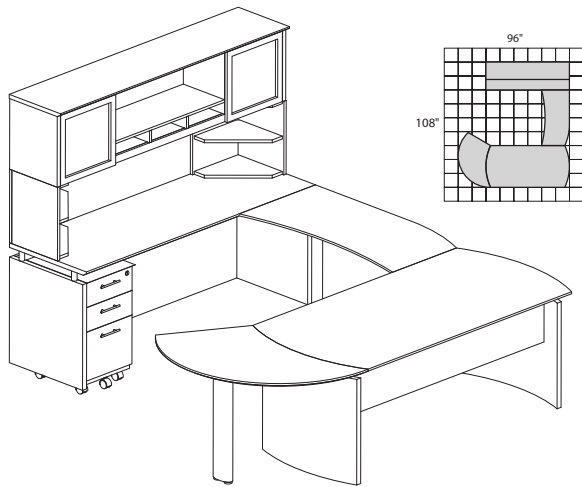

• Order complete suites using "MNT_" models.

MEDINA SERIES – TYPICAL #32

Consists of:

QTY.	MODEL NO.	DESCRIPTION	LIST PRICE EACH
1	MND72	72" W Desk	834.00
1	MNEXTR	Curved Desk Extension	505.00
1	ACD	Center Drawer	211.00
1	MNBDGL	Bridge Left-Hand	418.00
1	MNCNZ72	72" W Credenza	542.00
1	MNH72	72" W Hutch	966.00
1	MNBBF	Box/Box/File Pedestal	548.00
2	MNPO	Corner Supports	136.00

MNT32

4,297.00