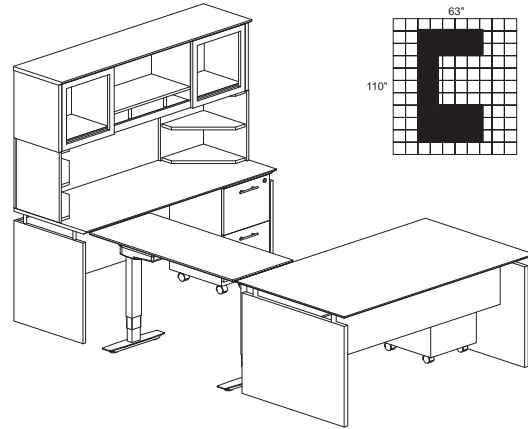

MEDINA SERIES – TYPICAL #47

Consists of:

QTY.	MODEL NO.	DESCRIPTION	LIST PRICE EACH
1	MNDS63	63" W Straight Desk	791.00
1	MNBDGH3	48" Universal 3-Stage Height-Adjustable Bridge	1,531.00
1	MNCNZ63	63" Credenza	487.00
1	MNBBF	Box/Box/File Pedestal	548.00
1	MNFF	File/File Pedestal	505.00
1	MNH63	63" W Hutch	830.00
1	ACD	Center Drawer	211.00
2	MNPO	Corner Supports	136.00

MNT47H3 5,106.00