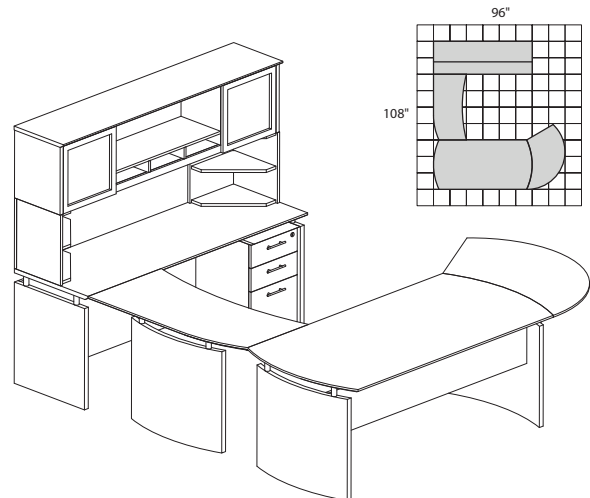

MEDINA SERIES – TYPICAL #31

Consists of:

QTY.	MODEL NO.	DESCRIPTION	LIST PRICE EACH
1	MND72	72" W Desk	834.00
1	MNEXTL	Curved Desk Extension	505.00
1	ACD	Center Drawer	211.00
1	MNBDGR	Bridge Right-Hand	418.00
1	MNCNZ72	72" W Credenza	542.00
1	MNH72	72" W Hutch	966.00
1	MNBBF	Box/Box/File Pedestal	548.00
2	MNPO	Corner Supports	136.00

MNT31 4,297.00