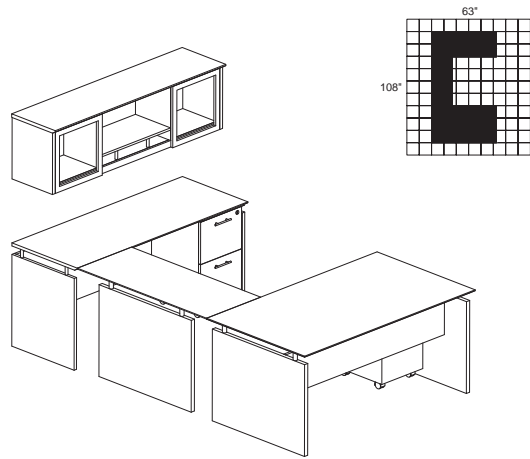

MEDINA SERIES – TYPICAL #41

Consists of:

QTY.	MODEL NO.	DESCRIPTION	LIST PRICE EACH
1	MNDS63	63" W Straight Desk	791.00
1	MNBDG	48" Universal Bridge	418.00
1	MNCNZ63	63" Credenza	487.00
1	MNBBF	Box/Box/File Pedestal	548.00
1	MNFF	File/File Pedestal	505.00
1	MNH63	63" W Hutch	830.00
1	ACD	Center Drawer	211.00

MNT41

3,789.00