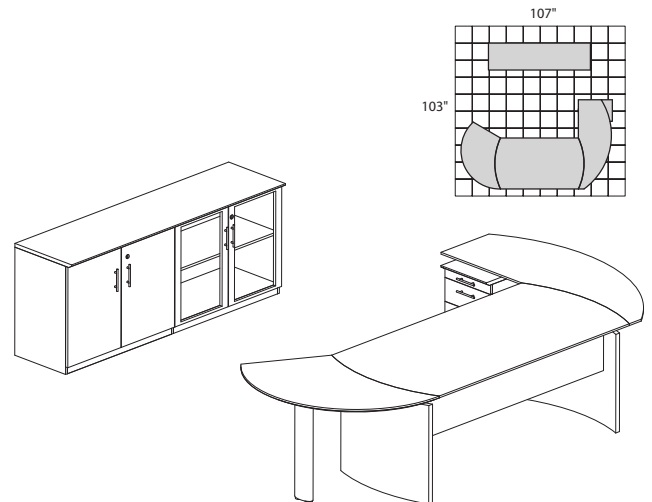

MEDINA SERIES – TYPICAL #8

Consists of:

QTY.	MODEL NO.	DESCRIPTION	LIST PRICE EACH
1	MND63	63"W Desk	791.00
1	MNEXTR	Curved Desk Extension	505.00
1	MNRTPL	Curved Desk Return with P/B/F Pedestal	892.00
1	ACD	Center Drawer	211.00
1	MVLC	Low Wall Cabinet	1,211.00

MNT8 3,610.00