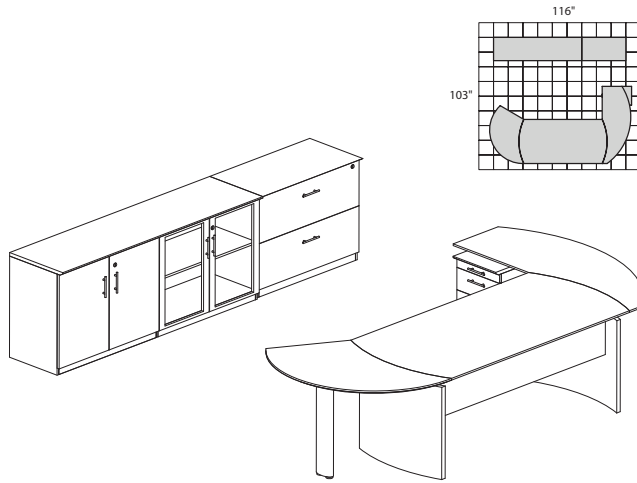

- Order complete suites using "MNT_" models.

MEDINA SERIES – TYPICAL #16

Consists of:

QTY.	MODEL NO.	DESCRIPTION	LIST PRICE EACH
1	MND72	72" W Desk	834.00
1	MNEXTR	Curved Desk Extension	505.00
1	MNRTPL	Curved Desk Return with P/B/F Pedestal	892.00
1	ACD	Center Drawer	211.00
1	MVLC	Low Wall Cabinet	1,211.00
1	MVLF	Lateral File	1,042.00

MNT16 4,695.00