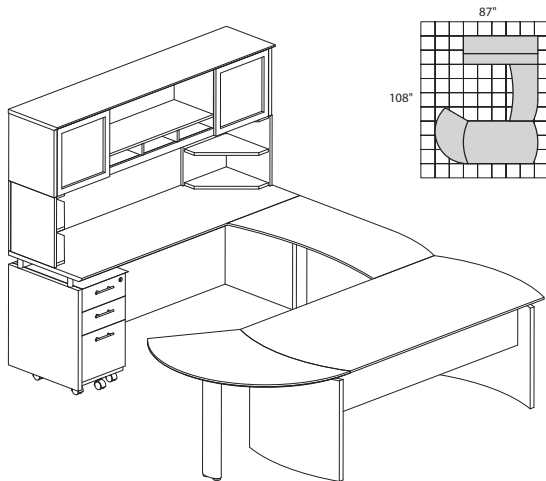

MEDINA SERIES – TYPICAL #30

Consists of:

QTY.	MODEL NO.	DESCRIPTION	LIST PRICE EACH
1	MND63	63" W Desk	791.00
1	MNEXTR	Curved Desk Extension	505.00
1	ACD	Center Drawer	211.00
1	MNBDGL	Bridge Left-Hand	418.00
1	MNCNZ63	63" W Credenza	487.00
1	MNH63	63" W Hutch	830.00
1	MNBBF	Box/Box/File Pedestal	548.00
2	MNPO	Corner Supports	136.00

MNT30 4,062.00