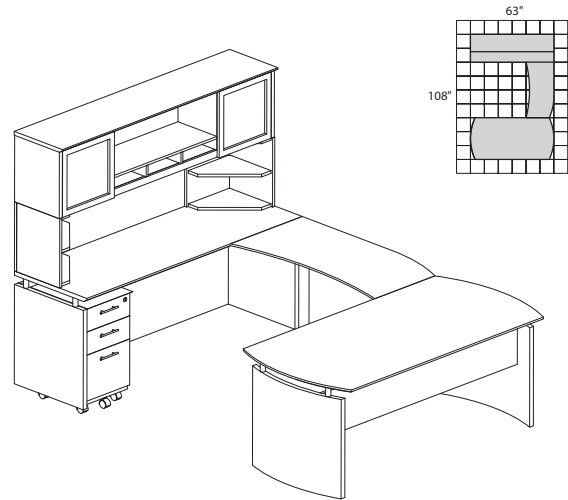

MEDINA SERIES – TYPICAL #33

Consists of:

QTY.	MODEL NO.	DESCRIPTION	LIST PRICE EACH
1	MND63	63" W Desk	791.00
1	ACD	Center Drawer	211.00
1	MNBDGL	Bridge Left-Hand	418.00
1	MNCNZ63	63" W Credenza	487.00
1	MNH63	63" W Hutch	830.00
1	MNBBF	Box/Box/File Pedestal	548.00
2	MNPO	Corner Supports	136.00

MNT33

3,558.00