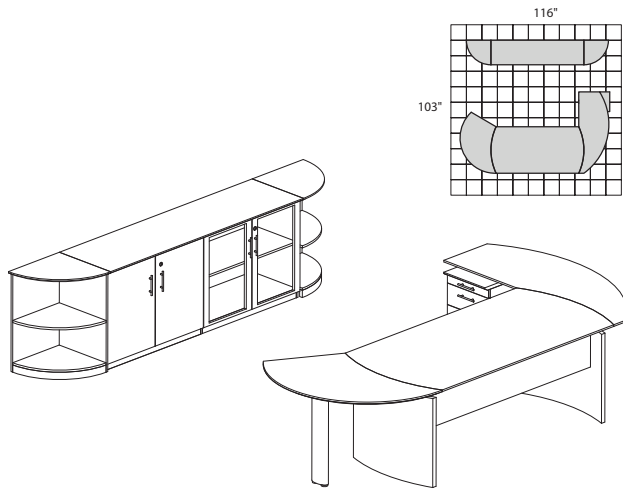

• Order complete suites using "MNT_" models.

MEDINA SERIES – TYPICAL #9

Consists of:

QTY.	MODEL NO.	DESCRIPTION	LIST PRICE EACH
1	MND72	72"W Desk	834.00
1	MNEXTR	Curved Desk Extension	505.00
1	MNRTPL	Curved Desk Return with P/B/F Pedestal	892.00
1	ACD	Center Drawer	211.00
1	MVLC	Low Wall Cabinet	1,211.00
2	MVBQ2	2 Shelf ¼-Round	269.00
MNT9			4,189.00