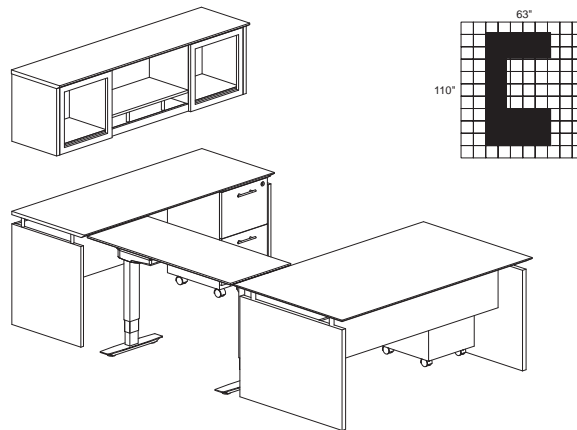

MEDINA SERIES – TYPICAL #48

Consists of:

QTY.	MODEL NO.	DESCRIPTION	LIST PRICE EACH
1	MNDS63	63" W Straight Desk	791.00
1	MNBDGH3	48" Universal 3-Stage Height-Adjustable Bridge	1,531.00
1	MNCNZ63	63" Credenza	487.00
1	MNBBF	Box/Box/File Pedestal	548.00
1	MNFF	File/File Pedestal	505.00
1	MNH63	63" W Hutch	830.00
1	ACD	Center Drawer	211.00

MNT48H3 4,837.00

Office Suites
Seating
Tables & Desks
Meeting Essentials
Personal Organization
Ergonomics
High Density Storage
Storage & Filing
Facilities
Technology Furniture
Art & Engineering
K-12 Education