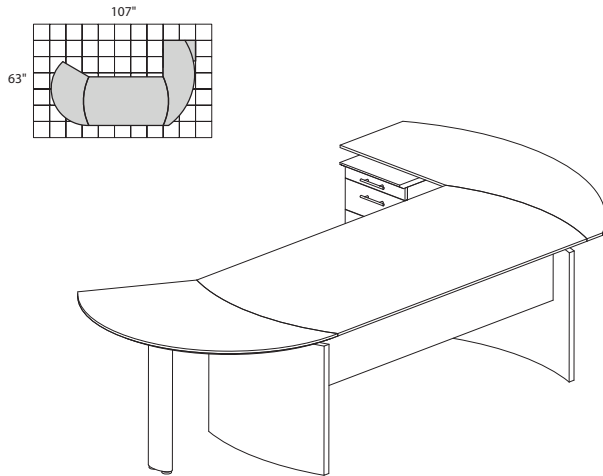

• Order complete suites using "MNT__" models.

MEDINA SERIES – TYPICAL #2

Consists of:

QTY.	MODEL NO.	DESCRIPTION	LIST PRICE EACH
1	MND63	63"W Desk	791.00
1	MNEXTR	Curved Desk Extension	505.00
1	MNRTPL	Curved Desk Return with P/B/F Pedestal	892.00
1	ACD	Center Drawer	211.00