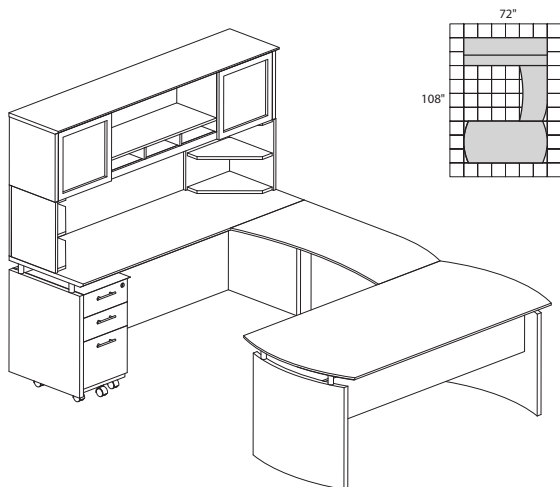

MEDINA SERIES – TYPICAL #35

Consists of:

QTY.	MODEL NO.	DESCRIPTION	LIST PRICE EACH
1	MND72	72" W Desk	834.00
1	ACD	Center Drawer	211.00
1	MNBDGL	Bridge Left-Hand	418.00
1	MNCNZ72	72" W Credenza	542.00
1	MNH72	72" W Hutch	966.00
1	MNBBF	Box/Box/File Pedestal	548.00
2	MNPO	Corner Supports	136.00

MNT35

3,792.00