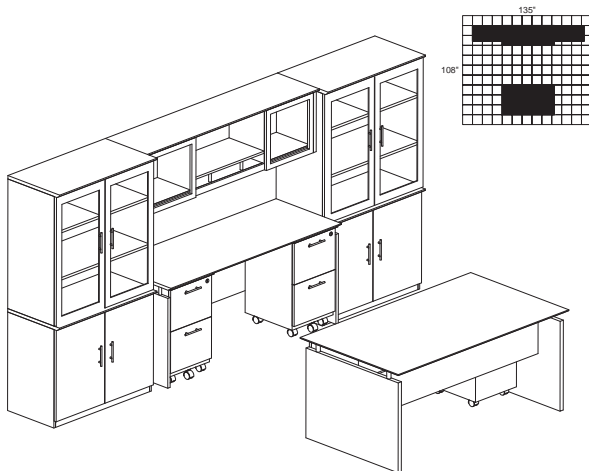

MEDINA SERIES – TYPICAL #42

Consists of:

QTY.	MODEL NO.	DESCRIPTION	LIST PRICE EACH
1	MNDS63	63" W Straight Desk	791.00
1	MNCNZ63	63" Credenza	487.00
2	MNBBF	Box/Box/File Pedestal	548.00
2	MNFF	File/File Pedestal	505.00
1	MNH63	63" W Hutch	830.00
2	MSC	Storage Cabinet	863.00
2	MGDC	Glass Door Cabinet	1,117.00
1	ACD	Center Drawer	211.00

MNT42

8,385.00