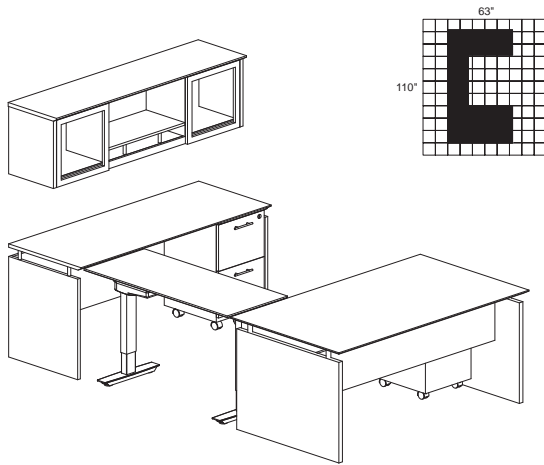

• Order complete suites using "MNT_" models.

MEDINA SERIES – TYPICAL #45

Consists of:

QTY.	MODEL NO.	DESCRIPTION	LIST PRICE EACH
1	MNDS63	63" W Straight Desk	791.00
1	MNBDGH2	48" Universal 2-Stage Height-Adjustable Bridge	1,415.00
1	MNCNZ63	63" Credenza	487.00
1	MNBBF	Box/Box/File Pedestal	548.00
1	MNFF	File/File Pedestal	505.00
1	MNH63	63" W Hutch	830.00
1	ACD	Center Drawer	211.00

MNT45H2 4,722.00