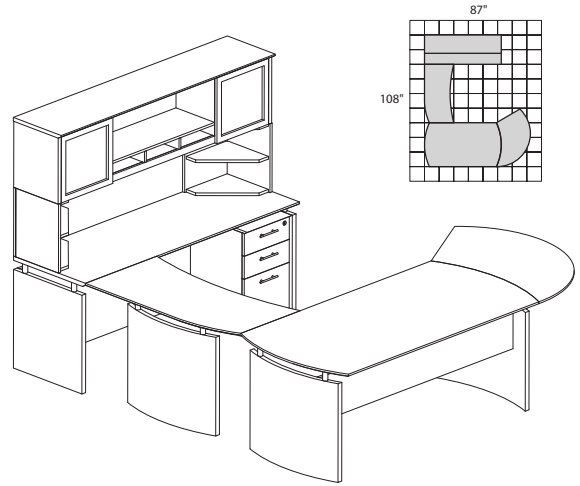

MEDINA SERIES – TYPICAL #29

Consists of:

QTY.	MODEL NO.	DESCRIPTION	LIST PRICE EACH
1	MND63	63" W Desk	791.00
1	MNEXTL	Curved Desk Extension	505.00
1	ACD	Center Drawer	211.00
1	MNBDGR	Bridge Right-Hand	418.00
1	MNCNZ63	63" W Credenza	487.00
1	MNH63	63" W Hutch	830.00
1	MNBBF	Box/Box/File Pedestal	548.00
2	MNPO	Corner Supports	136.00

MNT29 4,062.00