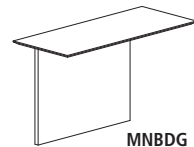

NON-HANDED STRAIGHT BRIDGE

- Works only with MNDS63 and MNDS72
- Not free standing. Requires connection to Credenza and Desk
- Features modesty panel

Model No.	Description	Dimensions	Weight	List Price
MNB DG	Non-Handed Straight Bridge	48½"W x 20"D x 29½"H	62	418.00