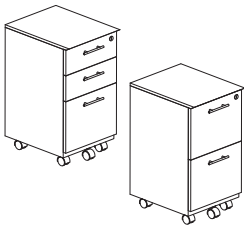

MOBILE PEDESTALS

- Accommodate letter sized hanging file folders only
- Drawers operate smoothly using full-extension ball-bearing suspensions
- Fits under Credenzas
- 2" dual-hooded casters

Model No.	Description	Dimensions	Weight	List Price
MNBBF	Box/Box/File	15½"W x 18"D x 26¾"H	70	548.00
MNFF	File/File	15½"W x 18"D x 26¾"H	68	505.00

CENTER DESK DRAWER