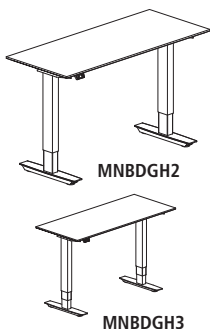

**TABLE DESK** 

- No grommets
- Silver Base

Model No.	Description	Dimensions	List Price
MTD63	Table Desk with Straight Top	63"W x 36"D x 29½"H	842.00
MTD72	Table Desk with Straight Top	72"W x 36"D x 29½"H	886.00

**UNIVERSAL RETURN** 

- Works only with MNDS63 and MNDS72
- Creates L-shaped work surface when attached to Desk
- Full modesty panel

Model No.	Description	Dimensions	Weight	List Price
MNRT	Non-Handed Return	48½"W x 20"D x 29½"H	119	429.00

**NON-HANDED STRAIGHT BRIDGE** 

- Works only with MNDS63 and MNDS72
- Not free standing. Requires connection to Credenza and Desk
- Features modesty panel

Model No.	Description	Dimensions	Weight	List Price
MNB DG	Non-Handed Straight Bridge	48½"W x 20"D x 29½"H	62	418.00

**Medina™ Height-Adjustable Bridge** 

- Return includes (1) MNB DG Straight Bridge, (1) 2-Stage ML-Series Height-Adjustable Base with (1) pair of 18" feet with brackets; or (1) 3-Stage ML-Series Height-Adjustable Base with (1) pair of 18" feet with brackets
- Modesty Panel cannot be used when using the Height-Adjustable Base
- **Laminate Options:** Gray Steel-LGS, Mocha-LDC, Mahogany-LMH, Textured Brown Sugar-TBS, Textured Sea Salt-TSS
- Freestanding unit; not attached to Credenza and Desk
- Leave 1" clearance on each side between Desk and Bridge when assembled to allow table to move free of obstruction