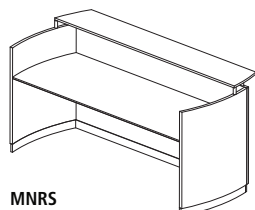

REPLACEMENT LOCK CORES

- Allows pedestals and laterals to be keyed uniquely for up to ten different workstations
- Master key available
- Must purchase a core removal tool to change locks cores

Model No.	Description	Weight	List Price
REALCC0311 through REALCC0325 (Silver)	Replacement Core with Keys	1	29.00
REALCRK	Core Removal Tool	1	29.00
REALCMK	Master Key	1	29.00

MEDINA CONFERENCE TABLES

Laminate Options: Gray Steel-LGS, Mahogany-LMH, Mocha-LDC, Textured Sea Salt-TSS and Textured Brown Sugar-TBS

- Cutout designed to support PM33 listed below
- 250 lb. weight capacity
- Grommet hole cutout size is 4 x 8"
- Conference table legs have cable chimney for concealed cable management from surface to floor

Model No.	Description	Dimensions	Weight	List Price
MNCR48	Round Conference Table	48" Diameter x 29½" H	135	742.00
MNC8	8' Conference Table	96"W x 42"D x 29½" H	236	1,365.00
MNC10	10' Conference Table	120"W x 48"D x 29½" H	306	1,863.00
MNC12	12' Conference Table	144"W x 48"D x 29½" H	358	2,231.00
MNC14	14' Conference Table	168"W x 48"D x 29½" H	399	2,597.00
MNPB	Presentation Board	48"W x 48"H x 3¼"D	110	930.00

Model No.	Description	Weight	List Price
PM33	Power and USB Module with two Power and two USB Outlets (Black-BLK or Silver-SLV) add suffix BLK or SLV after model number (example: PM33BLK) Outside dimension: 8.33" w x 4.40" d, Inside: 6.60" w x 2.75" d	4	746.00

MEDINA RECEPTION FURNITURE

Laminate Options: Gray Steel-LGS, Mahogany-LMH, Mocha-LDC, Textured Sea Salt-TSS and Textured Brown Sugar-TBS

- Universal Return
- ¾" frosted, tempered glass
- All Reception Station typicals include a center drawer