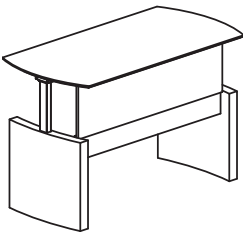

Medina™ Height-Adjustable Curved Front Desk

Model No.	Description	Dimensions	Weight	List Price
MNDHA72	72" Curved Front Desk	72"W x 36"D x 29½" - 49¼"H	277	2,226.00
MNDHA63	63" Curved Front Desk	63"W x 36"D x 29½" - 49¼"H	246	2,193.00

Medina™ Height-Adjustable Straight Front Desk & Return

Model No.	Description	Dimensions	Weight	List Price
MNT51H	72" Straight Front Desk with Return	72"W x 84"D x 29½" - 49¼"H	364	3,132.00
MNT52H	63" Straight Front Desk with Return	63"W x 84"D x 29½" - 49¼"H	353	3,105.00