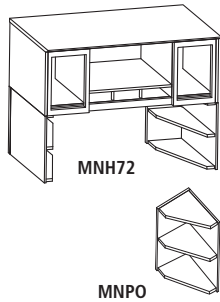

Model No.	Description	Dimensions	Weight	List Price
<b>MNEXTR</b>	Right Extension	47"W x 28"D x 29½"H	49	505.00
<b>MNEXTL</b>	Left Extension	47"W x 28"D x 29½"H	49	505.00

**BRIDGE** 

- Works only with MND63 and MND72
- Not free standing. Requires connection to Credenza and Desk
- Features modesty panel

Model No.	Description	Dimensions	Weight	List Price
<b>MNBDGR</b>	Right Hand Bridge	48"W x 24"D x 29½"H	62	418.00
<b>MNBDGL</b>	Left Hand Bridge	48"W x 24"D x 29½"H	62	418.00

**CREDENZA** 

Model No.	Dimensions	Weight	List Price
<b>MNCNZ63</b>	63"W x 20"D x 29½"H	106	487.00
<b>MNCNZ72</b>	72"W x 20"D x 29½"H	110	542.00

Note: Credenzas can be used with both the Curved Desks and Straight Desks.

**HUTCH** 

- Frosted glass doors with Silver frames
- Two open compartment slots
- Fully assembled
- Wall mounted or sits on corner supports
- Two corner supports are needed to support a hutch

Model No.	Description	Dimensions	Weight	List Price
MNH63	63" Hutch	63"W x 15"D x 18¼"H	128	830.00
MNH72	72" Hutch	72"W x 15"D x 18¼"H	132	966.00
MNPO *	Corner Support	15"W x 15"D x 20"H	33	136.00

\* Two corner supports are needed to support a hutch.  
 Note: Hutchs can be used with both the Curved Desks and Straight Desks.