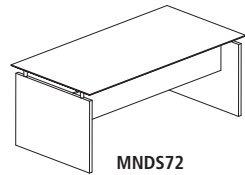

STRAIGHT DESK

- Floating Top with Silver supports
- Silver modesty panels

Model No.	Description	Dimensions	Weight	List Price
MNDS63		63"W x 36"D x 29½"H, Rectangle	128	791.00
MNDS72		72"W x 36"D x 29½"H, Rectangle	132	834.00