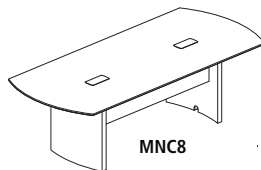

Model No.	Description	Dimensions	Weight	List Price
<b>MGDC</b>	Glass Display Cabinet	36"W x 20"D x 39¼"H	119	1,117.00

**STORAGE CABINET**  

- Self-closing hinged doors
- One (1) shelf adjustable on 1¼" increments
- Mouse hole in back panel for wall access
- Shelf contains corner mouse hole for vertical cable management

Model No.	Description	Dimensions	Weight	List Price
<b>MVB5</b>	5 Shelf	36"W x 13"D x 68"H	145	729.00
<b>MVBQ2</b>	2 Shelf ¼ - Round	20"W x 20"D x 29½"H	36	269.00

REPLACEMENT LOCK CORES

- Allows pedestals and laterals to be keyed uniquely for up to ten different workstations
- Master key available
- Must purchase a core removal tool to change locks cores

- Cutout designed to support PM33 listed below
- 250 lb. weight capacity
- Grommet hole cutout size is 4 x 8"
- Conference table legs have cable chimney for concealed cable management from surface to floor

MNCR48

Model No.	Description	Dimensions	Weight	List Price
MNCR48	Round Conference Table	48" Diameter x 29½" H	135	742.00
MNC8	8' Conference Table	96"W x 42"D x 29½" H	236	1,365.00
MNC10	10' Conference Table	120"W x 48"D x 29½" H	306	1,863.00
MNC12	12' Conference Table	144"W x 48"D x 29½" H	358	2,231.00
MNC14	14' Conference Table	168"W x 48"D x 29½" H	399	2,597.00
MNPB	Presentation Board	48"W x 48"H x 3¼"D	110	930.00