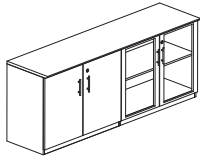

LOW WALL CABINET WITH DOORS

- Sets of doors lock separately. Keyed alike
- Includes one adjustable shelf on each side

Model No.	Description	Dimensions	Weight	List Price
MVLC	Wood/Glass Door Combination	72"W x 20"D x 29½"H	190	1,211.00

GLASS DISPLAY CABINET