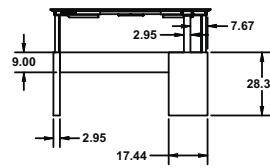

Office Suites
Seating
Tables & Desks
Meeting Essentials
Personal Organization
Ergonomics
High Density Storage
Storage & Filing
Facilities
Technology Furniture
Art & Engineering
K-12 Education

MEDINA™ HEIGHT-ADJUSTABLE FRONT DESKS

- Desks easily adjust from 29½" - 49¼"
- All work surfaces are 1" thick with a distinctive beveled edge and Silver detail
- All pieces coordinate with Medina™ Desking, Conference and Reception Furniture
- Drive System 110V, 60Hz AC input 120V DC motor draws a maximum of 3 amps for quick and easy movement
- Moves at a speed of ¾" per second for quick adjustment
- Control Switch has simple Up/Down Buttons; sold as standard for ease of reconfiguration
- **Laminate finish options:** Gray Steel-LGS, Mahogany-LMH, Mocha-LDC, Textured Brown Sugar-TBS, Textured Sea Salt-TSS

Medina™ Height-Adjustable Straight Front Desk

Model No.	Description	Dimensions	Weight	List Price
MNDSHA72	72" Straight Front Desk	72"W x 36"D x 29½" - 49¼"H	257	2,264.00
MNDSHA63	63" Straight Front Desk	63"W x 36"D x 29½" - 49¼"H	246	2,134.00

Medina™ Height-Adjustable Curved Front Desk

Model No.	Description	Dimensions	Weight	List Price
MNDHA72	72" Curved Front Desk	72"W x 36"D x 29½" - 49¼"H	277	2,226.00
MNDHA63	63" Curved Front Desk	63"W x 36"D x 29½" - 49¼"H	246	2,193.00

Medina™ Height-Adjustable Straight Front Desk & Return

Model No.	Description	Dimensions	Weight	List Price
MNT51H	72" Straight Front Desk with Return	72"W x 84"D x 29½" - 49¼"H	364	3,132.00
MNT52H	63" Straight Front Desk with Return	63"W x 84"D x 29½" - 49¼"H	353	3,105.00

SKINNY PEDESTAL

Model No.	Description	Dimensions	Weight	List Price
ABSP	Skinny Pedestal	10¼"W x 23"D x 25½"H	53	398.00
ABSPT	Skinny Pedestal (Tall)	10¼"W x 23"D x 38½"H	82	517.00