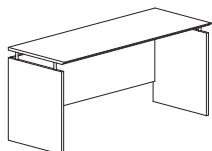

Model No.	Description	Dimensions	Weight	List Price
<b>MNRTPR</b>	63" Right Return	63"W x 24"D x 29½"H	119	892.00
<b>MNRTPL</b>	63" Left Return	63"W x 24"D x 29½"H	119	892.00

**CURVED DESK EXTENSION** 

- Works only with MND63 and MND72
- Available for right or left side of Desk
- Supported by Silver stand offs

Model No.	Description	Dimensions	Weight	List Price
<b>MNEXTR</b>	Right Extension	47"W x 28"D x 29½"H	49	505.00
<b>MNEXTL</b>	Left Extension	47"W x 28"D x 29½"H	49	505.00

**BRIDGE** 

- Works only with MND63 and MND72
- Not free standing. Requires connection to Credenza and Desk
- Features modesty panel

Model No.	Description	Dimensions	Weight	List Price
<b>MNBDGR</b>	Right Hand Bridge	48"W x 24"D x 29½"H	62	418.00
<b>MNBDGL</b>	Left Hand Bridge	48"W x 24"D x 29½"H	62	418.00

**CREDENZA** 

Model No.	Dimensions	Weight	List Price
<b>MNCNZ63</b>	63"W x 20"D x 29½"H	106	487.00
<b>MNCNZ72</b>	72"W x 20"D x 29½"H	110	542.00