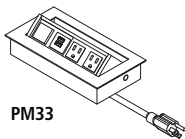

MNCR48

Model No.	Description	Dimensions	Weight	List Price
MNCR48	Round Conference Table	48" Diameter x 29½" H	135	742.00
MNC8	8' Conference Table	96"W x 42"D x 29½" H	236	1,365.00
MNC10	10' Conference Table	120"W x 48"D x 29½" H	306	1,863.00
MNC12	12' Conference Table	144"W x 48"D x 29½" H	358	2,231.00
MNC14	14' Conference Table	168"W x 48"D x 29½" H	399	2,597.00
MNPB	Presentation Board	48"W x 48"H x 3¼"D	110	930.00

MNC8

MNC10

MNPB

PM33

Model No.	Description	Weight	List Price
PM33   	Power and USB Module with two Power and two USB Outlets (Black-BLK or Silver-SLV) add suffix BLK or SLV after model number (example: PM33BLK) Outside dimension: 8.33" w x 4.40" d, Inside: 6.60" w x 2.75" d	4	746.00