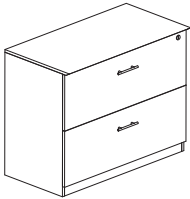

LATERAL FILE