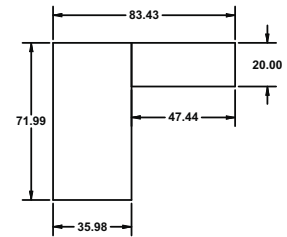

Office Suites
Seating
Tables & Desks
Meeting Essentials
Personal Organization
Ergonomics
High Density Storage
Storage & Filing
Facilities
Technology Furniture
Art & Engineering
K-12 Education

MEDINA™ HEIGHT-ADJUSTABLE FRONT DESKS

- Desks easily adjust from 29½" - 49¼"
- All work surfaces are 1" thick with a distinctive beveled edge and Silver detail
- All pieces coordinate with Medina™ Desking, Conference and Reception Furniture
- Drive System 110V, 60Hz AC input 120V DC motor draws a maximum of 3 amps for quick and easy movement
- Moves at a speed of ¾" per second for quick adjustment
- Control Switch has simple Up/Down Buttons; sold as standard for ease of reconfiguration
- **Laminate finish options:** Gray Steel-LGS, Mahogany-LMH, Mocha-LDC, Textured Brown Sugar-TBS, Textured Sea Salt-TSS

Medina™ Height-Adjustable Straight Front Desk

Model No.	Description	Dimensions	Weight	List Price
MNDSHA72	72" Straight Front Desk	72"W x 36"D x 29½" - 49¼"H	257	2,264.00
MNDSHA63	63" Straight Front Desk	63"W x 36"D x 29½" - 49¼"H	246	2,134.00

Medina™ Height-Adjustable Curved Front Desk

Model No.	Description	Dimensions	Weight	List Price
MNDHA72	72" Curved Front Desk	72"W x 36"D x 29½" - 49¼"H	277	2,226.00
MNDHA63	63" Curved Front Desk	63"W x 36"D x 29½" - 49¼"H	246	2,193.00

Medina™ Height-Adjustable Straight Front Desk & Return

Model No.	Description	Dimensions	Weight	List Price
MNT51H	72" Straight Front Desk with Return	72"W x 84"D x 29½" - 49¼"H	364	3,132.00
MNT52H	63" Straight Front Desk with Return	63"W x 84"D x 29½" - 49¼"H	353	3,105.00

SKINNY PEDESTAL

Model No.	Description	Dimensions	Weight	List Price
ABSP	Skinny Pedestal	10¼"W x 23"D x 25½"H	53	398.00
ABSPT	Skinny Pedestal (Tall)	10¼"W x 23"D x 38½"H	82	517.00