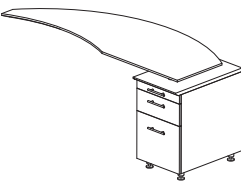

- Works only with MND63 and MND72
- Creates L-shaped work surface when attached to Desk
- Gang-lock features removable core
- Available for right or left side of Desk
- Supported by Return Pencil-Box-File Pedestal
- Stands off on Silver legs

Model No.	Description	Dimensions	Weight	List Price
MNRTPR	63" Right Return	63"W x 24"D x 29½"H	119	892.00
MNRTPL	63" Left Return	63"W x 24"D x 29½"H	119	892.00