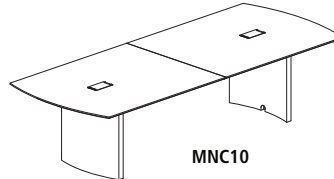

REPLACEMENT LOCK CORES

- Allows pedestals and laterals to be keyed uniquely for up to ten different workstations
- Master key available
- Must purchase a core removal tool to change locks cores

Model No.	Description	Weight	List Price
REALCC0311 through REALCC0325 (Silver)	Replacement Core with Keys	1	29.00
REALCRK	Core Removal Tool	1	29.00
REALCMK	Master Key	1	29.00

MEDINA CONFERENCE TABLES

Laminate Options: Gray Steel-LGS, Mahogany-LMH, Mocha-LDC, Textured Sea Salt-TSS and Textured Brown Sugar-TBS

- Cutout designed to support PM33 listed below
- 250 lb. weight capacity
- Grommet hole cutout size is 4 x 8"
- Conference table legs have cable chimney for concealed cable management from surface to floor

Model No.	Description	Dimensions	Weight	List Price
MNCR48	Round Conference Table	48" Diameter x 29½" H	135	742.00
MNC8	8' Conference Table	96"W x 42"D x 29½" H	236	1,365.00
MNC10	10' Conference Table	120"W x 48"D x 29½" H	306	1,863.00
MNC12	12' Conference Table	144"W x 48"D x 29½" H	358	2,231.00
MNC14	14' Conference Table	168"W x 48"D x 29½" H	399	2,597.00
MNPB	Presentation Board	48"W x 48"H x 3¼"D	110	930.00

MNC10

Model No.	Description	Weight	List Price
PM33	Power and USB Module with two Power and two USB Outlets (Black-BLK or Silver-SLV) add suffix BLK or SLV after model number (example: PM33BLK) Outside dimension: 8.33" w x 4.40" d, Inside: 6.60" w x 2.75" d	4	746.00

MEDINA RECEPTION FURNITURE

Laminate Options: Gray Steel-LGS, Mahogany-LMH, Mocha-LDC, Textured Sea Salt-TSS and Textured Brown Sugar-TBS

- Universal Return
- ¾" frosted, tempered glass
- All Reception Station typicals include a center drawer