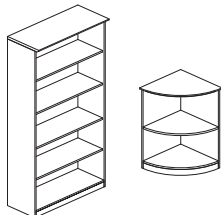

Model No.	Description	Dimensions	Weight	List Price
<b>MVLC</b>	Wood/Glass Door Combination	72"W x 20"D x 29½"H	190	1,211.00

**GLASS DISPLAY CABINET**  

- Glass is tempered for safety and durability
- Two (2) adjustable shelves on 1¼" increments
- Grommet in back panel for wall access
- Mouse hole in shelves to permit vertical routing of cables
- Cabinet must be used with lateral file, or storage cabinet

Model No.	Description	Dimensions	Weight	List Price
<b>MGDC</b>	Glass Display Cabinet	36"W x 20"D x 39¼"H	119	1,117.00

**STORAGE CABINET**  

- Self-closing hinged doors
- One (1) shelf adjustable on 1¼" increments
- Mouse hole in back panel for wall access
- Shelf contains corner mouse hole for vertical cable management

Model No.	Description	Dimensions	Weight	List Price
<b>MSC</b>	Storage Cabinet	36"W x 20"D x 29½"H	96	863.00

**BOOKCASES**  

- Open shelves for convenient storage
- Choice of two or five shelf units
- Adjustable shelves
- 1" thick shelves
- MVB5 supports 75 lbs. per shelf, evenly distributed
- MVBQ2 supports 25 lbs. per shelf, evenly distributed