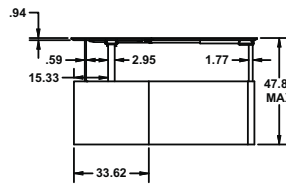

Office Suites
Seating
Tables & Desks
Meeting Essentials
Personal Organization
Ergonomics
High Density Storage
Storage & Filing
Facilities
Technology Furniture
Art & Engineering
K-12 Education

MEDINA™ HEIGHT-ADJUSTABLE FRONT DESKS

- Desks easily adjust from 29½" - 49¼"
- All work surfaces are 1" thick with a distinctive beveled edge and Silver detail
- All pieces coordinate with Medina™ Desking, Conference and Reception Furniture
- Drive System 110V, 60Hz AC input 120V DC motor draws a maximum of 3 amps for quick and easy movement
- Moves at a speed of ¾" per second for quick adjustment
- Control Switch has simple Up/Down Buttons; sold as standard for ease of reconfiguration
- **Laminate finish options:** Gray Steel-LGS, Mahogany-LMH, Mocha-LDC, Textured Brown Sugar-TBS, Textured Sea Salt-TSS

Medina™ Height-Adjustable Straight Front Desk

Model No.	Description	Dimensions	Weight	List Price
MNDSHA72	72" Straight Front Desk	72"W x 36"D x 29½" - 49¼"H	257	2,264.00
MNDSHA63	63" Straight Front Desk	63"W x 36"D x 29½" - 49¼"H	246	2,134.00

Medina™ Height-Adjustable Curved Front Desk

Model No.	Description	Dimensions	Weight	List Price
MNDHA72	72" Curved Front Desk	72"W x 36"D x 29½" - 49¼"H	277	2,226.00
MNDHA63	63" Curved Front Desk	63"W x 36"D x 29½" - 49¼"H	246	2,193.00

Medina™ Height-Adjustable Straight Front Desk & Return

Model No.	Description	Dimensions	Weight	List Price
MNT51H	72" Straight Front Desk with Return	72"W x 84"D x 29½" - 49¼"H	364	3,132.00
MNT52H	63" Straight Front Desk with Return	63"W x 84"D x 29½" - 49¼"H	353	3,105.00

SKINNY PEDESTAL

Model No.	Description	Dimensions	Weight	List Price
ABSP	Skinny Pedestal	10¼"W x 23"D x 25½"H	53	398.00
ABSPT	Skinny Pedestal (Tall)	10¼"W x 23"D x 38½"H	82	517.00