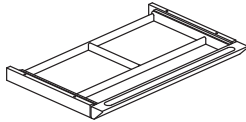

- Solid wood frame construction
- Drawer operates smoothly using full-extension ball-bearing suspension
- Available in Graphite with Black drawer front only

Model No.	Dimensions	Weight	List Price
ACD	25"W x 18"D x 2"H	13	211.00
ACDS30	25"W x 12½"D x 2"H Use with 30"D Height-Adjustable Desks	13	209.00