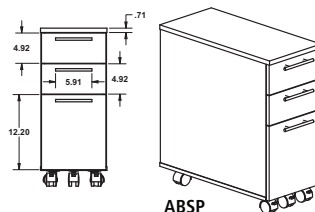

### Medina™ Height-Adjustable Straight Front Desk & Return

Model No.	Description	Dimensions	Weight	List Price
MNT51H	72" Straight Front Desk with Return	72"W x 84"D x 29½" - 49¼"H	364	3,132.00
MNT52H	63" Straight Front Desk with Return	63"W x 84"D x 29½" - 49¼"H	353	3,105.00

### SKINNY PEDESTAL

Model No.	Description	Dimensions	Weight	List Price
ABSP	Skinny Pedestal	10¼"W x 23"D x 25½"H	53	398.00
ABSPT	Skinny Pedestal (Tall)	10¼"W x 23"D x 38½"H	82	517.00

- Front 3 casters are 2" high locking casters
- Available in Medina™ laminate colors