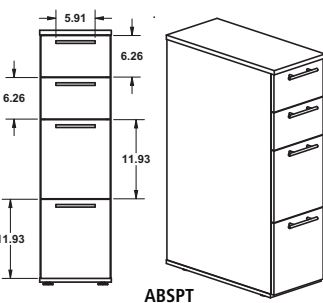

### Medina™ Height-Adjustable Straight Front Desk

Model No.	Description	Dimensions	Weight	List Price
MNDSHA72	72" Straight Front Desk	72"W x 36"D x 29½" - 49¼"H	257	2,264.00
MNDSHA63	63" Straight Front Desk	63"W x 36"D x 29½" - 49¼"H	246	2,134.00

### Medina™ Height-Adjustable Curved Front Desk

Model No.	Description	Dimensions	Weight	List Price
MNDHA72	72" Curved Front Desk	72"W x 36"D x 29½" - 49¼"H	277	2,226.00
MNDHA63	63" Curved Front Desk	63"W x 36"D x 29½" - 49¼"H	246	2,193.00

### Medina™ Height-Adjustable Straight Front Desk & Return

Model No.	Description	Dimensions	Weight	List Price
MNT51H	72" Straight Front Desk with Return	72"W x 84"D x 29½" - 49¼"H	364	3,132.00
MNT52H	63" Straight Front Desk with Return	63"W x 84"D x 29½" - 49¼"H	353	3,105.00

### SKINNY PEDESTAL

Model No.	Description	Dimensions	Weight	List Price
ABSP	Skinny Pedestal	10¼"W x 23"D x 25½"H	53	398.00
ABSPT	Skinny Pedestal (Tall)	10¼"W x 23"D x 38½"H	82	517.00

- Front 3 casters are 2" high locking casters
- Available in Medina™ laminate colors