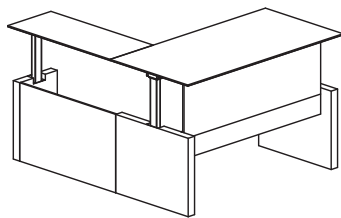

Office Suites
Seating
Tables & Desks
Meeting Essentials
Personal Organization
Ergonomics
High Density Storage
Storage & Filing
Facilities
Technology Furniture
Art & Engineering
K-12 Education

MEDINA™ HEIGHT-ADJUSTABLE FRONT DESKS

- Desks easily adjust from 29½" - 49¼"
- All work surfaces are 1" thick with a distinctive beveled edge and Silver detail
- All pieces coordinate with Medina™ Desking, Conference and Reception Furniture
- Drive System 110V, 60Hz AC input 120V DC motor draws a maximum of 3 amps for quick and easy movement
- Moves at a speed of ¾" per second for quick adjustment
- Control Switch has simple Up/Down Buttons; sold as standard for ease of reconfiguration
- **Laminate finish options:** Gray Steel-LGS, Mahogany-LMH, Mocha-LDC, Textured Brown Sugar-TBS, Textured Sea Salt-TSS

Medina™ Height-Adjustable Straight Front Desk

Model No.	Description	Dimensions	Weight	List Price
MNDSHA72	72" Straight Front Desk	72"W x 36"D x 29½" - 49¼"H	257	2,264.00
MNDSHA63	63" Straight Front Desk	63"W x 36"D x 29½" - 49¼"H	246	2,134.00

Medina™ Height-Adjustable Curved Front Desk

Model No.	Description	Dimensions	Weight	List Price
MNDHA72	72" Curved Front Desk	72"W x 36"D x 29½" - 49¼"H	277	2,226.00
MNDHA63	63" Curved Front Desk	63"W x 36"D x 29½" - 49¼"H	246	2,193.00

Medina™ Height-Adjustable Straight Front Desk & Return

Model No.	Description	Dimensions	Weight	List Price
MNT51H	72" Straight Front Desk with Return	72"W x 84"D x 29½" - 49¼"H	364	3,132.00
MNT52H	63" Straight Front Desk with Return	63"W x 84"D x 29½" - 49¼"H	353	3,105.00

SKINNY PEDESTAL

Model No.	Description	Dimensions	Weight	List Price
ABSP	Skinny Pedestal	10¼"W x 23"D x 25½"H	53	398.00
ABSPT	Skinny Pedestal (Tall)	10¼"W x 23"D x 38½"H	82	517.00