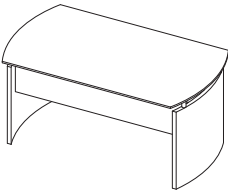

- All Desk, Return and Extension work surfaces are 1" thick with a distinctive beveled edge
- All locks are keyed-alike and feature removable cores for installing "keyed-different" locks after-market
- PVC edge
- All floor supported models include steel threaded leveling glides.
- Models in all finishes are available on both the Quick Ship and Freight delivery programs with no quantity limitations
- Recommended under-cabinet LED Task Light is model EZDP. Other LED Task/Desk lighting is available in the Ergonomics section page 276

**CURVED DESK** 

- Floating Top with Silver supports
- Silver modesty panel
- Curved end panels reflect curved ends of work surface

Model No.	Dimensions	Weight	List Price
<b>MND63</b>	63"W x 36"D x 29½"H Curved Ends	128	791.00
<b>MND72</b>	72"W x 36"D x 29½"H Curved Ends	132	834.00