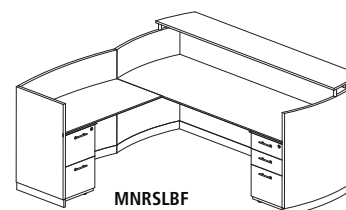

MNRSLBF

These products are subject to California Proposition 65. Please visit the product detail page on our website for specific information.