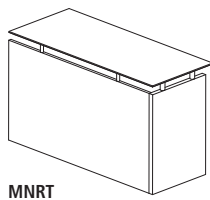

UNIVERSAL RETURN

- Works only with MNDS63 and MNDS72
- Creates L-shaped work surface when attached to Desk
- Full modesty panel

Model No.	Description	Dimensions	Weight	List Price
MNRT	Non-Handed Return	48½"W x 20"D x 29½"H	119	429.00