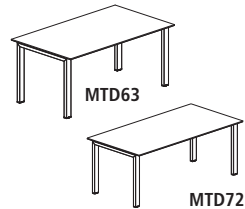

Model No.	Description	Dimensions	Weight	List Price
<b>MNBDGR</b>	Right Hand Bridge	48"W x 24"D x 29½"H	62	418.00
<b>MNBDGL</b>	Left Hand Bridge	48"W x 24"D x 29½"H	62	418.00

**CREDENZA** 

Model No.	Dimensions	Weight	List Price
<b>MNCNZ63</b>	63"W x 20"D x 29½"H	106	487.00
<b>MNCNZ72</b>	72"W x 20"D x 29½"H	110	542.00

Model No.	Description	Dimensions	Weight	List Price
MNH63	63" Hutch	63"W x 15"D x 18¼"H	128	830.00
MNH72	72" Hutch	72"W x 15"D x 18¼"H	132	966.00
MNPO *	Corner Support	15"W x 15"D x 20"H	33	136.00

\* Two corner supports are needed to support a hutch.  
 Note: Hutchs can be used with both the Curved Desks and Straight Desks.

**STRAIGHT DESK** 

- Floating Top with Silver supports
- Silver modesty panels

Model No.	Description	Dimensions	Weight	List Price
MNDS63		63"W x 36"D x 29½"H, Rectangle	128	791.00
MNDS72		72"W x 36"D x 29½"H, Rectangle	132	834.00

**TABLE DESK** 

- No grommets
- Silver Base

Model No.	Description	Dimensions	List Price
MTD63	Table Desk with Straight Top	63"W x 36"D x 29½"H	842.00
MTD72	Table Desk with Straight Top	72"W x 36"D x 29½"H	886.00