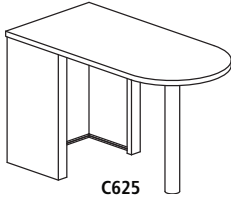

C48TR

Model No.	Dimensions	Weight	List Price
C36TR	36"W x 30"D x 29"H*	110	1,275.00
C48TR	48"W x 30"D x 29"H*	130	1,395.00

* When mounting straightedges to work surface, order next size smaller straightedge

END TEAM TABLES 

- Half round, team tables connect to two CSII™ Desks that are placed back to back
- Cannot be used when integrated pedestal is on Desk end as it is secured to Desk leg

- One grommet in surface, standard
- Work surfaces available in five colors; see box on page 23 for details

C515

Model No.	Dimensions	Weight	List Price
C523	25"W x 48"D x 29"H	85	786.00
C515	31"W x 60"D x 29"H	78	819.00

PENINSULA FREESTANDING TABLE GSA

- Attaches to right or left side of bridges or returns
- Work surfaces available in five colors; see box on page 23 for details
- No grommet
- Interior leg panel cannot be used due to unique "U" shaped leg