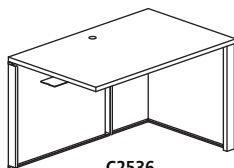

30" Deep Returns **GSA**

C2536

Model No.	Dimensions	Weight	List Price	No Modesty Panel (+N) List Price
C2586	24"W x 30"D x 29"H, No Pedestal	84	595.00	537.00
C2506	30"W x 30"D x 29"H, No Pedestal	89	633.00	577.00
C2516	36"W x 30"D x 29"H, No Pedestal	94	680.00	625.00
C2526	42"W x 30"D x 29"H, No Pedestal	101	708.00	644.00
C2536	48"W x 30"D x 29"H, No Pedestal	109	758.00	690.00
C2546	54"W x 30"D x 29"H, No Pedestal	119	873.00	807.00
C2556	60"W x 30"D x 29"H, No Pedestal	123	906.00	817.00
C2566	66"W x 30"D x 29"H, No Pedestal	133	946.00	858.00
C2576	72"W x 30"D x 29"H, No Pedestal	141	1,039.00	946.00

30" Deep with One Pedestal **GSA**

Model No.	Dimensions	Weight	List Price	No Modesty Panel (+N) List Price
C2581	24"W x 30"D x 29"H, 1 B/B/F Pedestal	123	1,144.00	1,086.00
C2501	30"W x 30"D x 29"H, 1 B/B/F Pedestal	128	1,182.00	1,123.00
C2511	36"W x 30"D x 29"H, 1 B/B/F Pedestal	133	1,219.00	1,161.00
C2521	42"W x 30"D x 29"H, 1 B/B/F Pedestal	140	1,270.00	1,201.00
C2531	48"W x 30"D x 29"H, 1 B/B/F Pedestal	147	1,312.00	1,248.00
C2541	54"W x 30"D x 29"H, 1 B/B/F Pedestal	153	1,416.00	1,352.00
C2551	60"W x 30"D x 29"H, 1 B/B/F Pedestal	162	1,461.00	1,372.00
C2561	66"W x 30"D x 29"H, 1 B/B/F Pedestal	170	1,517.00	1,426.00
C2571	72"W x 30"D x 29"H, 1 B/B/F Pedestal	180	1,610.00	1,520.00

C2583	24"W x 30"D x 29"H, 1 F/F Pedestal	123	1,144.00	1,086.00
C2503	30"W x 30"D x 29"H, 1 F/F Pedestal	128	1,182.00	1,123.00
C2513	36"W x 30"D x 29"H, 1 F/F Pedestal	133	1,219.00	1,161.00
C2523	42"W x 30"D x 29"H, 1 F/F Pedestal	140	1,270.00	1,201.00
C2533	48"W x 30"D x 29"H, 1 F/F Pedestal	147	1,312.00	1,248.00
C2543	54"W x 30"D x 29"H, 1 F/F Pedestal	153	1,416.00	1,352.00
C2553	60"W x 30"D x 29"H, 1 F/F Pedestal	162	1,461.00	1,372.00
C2563	66"W x 30"D x 29"H, 1 F/F Pedestal	170	1,517.00	1,426.00
C2573	72"W x 30"D x 29"H, 1 F/F Pedestal	180	1,610.00	1,520.00