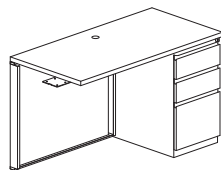

C2441

24" Deep with One Pedestal **GSA**

Model No.	Dimensions	Weight	List Price	No Modesty Panel (+N) List Price
C2481	24"W x 24"D x 29"H, 1 B/B/F Pedestal	94	1,076.00	1,017.00
C2401	30"W x 24"D x 29"H, 1 B/B/F Pedestal	99	1,111.00	1,054.00
C2411	36"W x 24"D x 29"H, 1 B/B/F Pedestal	104	1,149.00	1,090.00
C2421	42"W x 24"D x 29"H, 1 B/B/F Pedestal	111	1,196.00	1,131.00
C2431	48"W x 24"D x 29"H, 1 B/B/F Pedestal	118	1,243.00	1,176.00
C2441	54"W x 24"D x 29"H, 1 B/B/F Pedestal	125	1,308.00	1,240.00
C2451	60"W x 24"D x 29"H, 1 B/B/F Pedestal	132	1,375.00	1,285.00
C2461	66"W x 24"D x 29"H, 1 B/B/F Pedestal	139	1,422.00	1,332.00
C2471	72"W x 24"D x 29"H, 1 B/B/F Pedestal	146	1,468.00	1,376.00

C2483	24"W x 24"D x 29"H, 1 F/F Pedestal	94	1,076.00	1,017.00
C2403	30"W x 24"D x 29"H, 1 F/F Pedestal	99	1,111.00	1,054.00
C2413	36"W x 24"D x 29"H, 1 F/F Pedestal	104	1,149.00	1,090.00
C2423	42"W x 24"D x 29"H, 1 F/F Pedestal	111	1,196.00	1,131.00
C2433	48"W x 24"D x 29"H, 1 F/F Pedestal	118	1,243.00	1,176.00
C2443	54"W x 24"D x 29"H, 1 F/F Pedestal	125	1,308.00	1,240.00
C2453	60"W x 24"D x 29"H, 1 F/F Pedestal	132	1,375.00	1,285.00
C2463	66"W x 24"D x 29"H, 1 F/F Pedestal	139	1,422.00	1,332.00
C2473	72"W x 24"D x 29"H, 1 F/F Pedestal	146	1,468.00	1,376.00