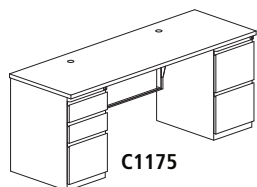

CREDENZA WITH TWO PEDESTALS

C1175

Model No.	Dimensions	Weight	List Price	No Modesty Panel (+N) List Price
C1142	54"W x 24"D x 29"H, 2 B/B/F Pedestals	178	1,966.00	1,917.00
C1152	60"W x 24"D x 29"H, 2 B/B/F Pedestals	185	1,998.00	1,947.00
C1162	66"W x 24"D x 29"H, 2 B/B/F Pedestals	192	2,041.00	1,974.00
C1172	72"W x 24"D x 29"H, 2 B/B/F Pedestals	204	2,084.00	2,018.00
C1145	54"W x 24"D x 29"H, 1 B/B/F Pedestal, 1 F/F Pedestal	178	1,966.00	1,917.00
C1155	60"W x 24"D x 29"H, 1 B/B/F Pedestal, 1 F/F Pedestal	185	1,998.00	1,947.00
C1165	66"W x 24"D x 29"H, 1 B/B/F Pedestal, 1 F/F Pedestal	192	2,041.00	1,974.00
C1175	72"W x 24"D x 29"H, 1 B/B/F Pedestal, 1 F/F Pedestal	204	2,084.00	2,018.00
C1144	54"W x 24"D x 29"H, 2 F/F Pedestal	178	1,966.00	1,917.00
C1154	60"W x 24"D x 29"H, 2 F/F Pedestal	185	1,998.00	1,947.00
C1164	66"W x 24"D x 29"H, 2 F/F Pedestal	187	2,041.00	1,974.00
C1174	72"W x 24"D x 29"H, 2 F/F Pedestal	199	2,084.00	2,018.00

TILT TOP TABLES

- Pencil stop standard in work surface
- Top may be positioned from 0° to 60° in 19 preset positions
- Work surfaces available in five colors; see box on page 23 for details

- No grommet
- Interior leg panel cannot be used due to frame of tilt-top mechanism