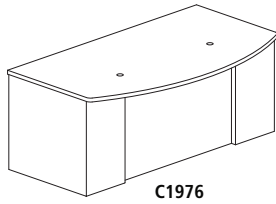

39" DEEP BOW FRONT DESK

- Flush Modesty = 9" overhang, Recessed Modesty = 10¼" overhang
- See page 31 for interior leg panel information
- Full height modesty panel included
- Two grommets in surface, standard
- Work surfaces available in the five colors; see box on page 23 for details

C1976

Model No.	Dimensions	Weight	List Price	No Modesty Panel (+N) List Price
C1956	60"W x 39"D x 29"H, No Pedestal	140	1,056.00	982.00
C1966	66"W x 39"D x 29"H, No Pedestal	150	1,121.00	1,041.00
C1976	72"W x 39"D x 29"H, No Pedestal	160	1,155.00	1,075.00

39" Bow Front Desk with One Pedestal