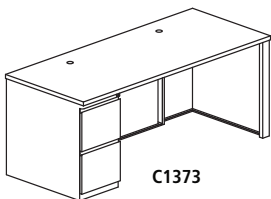

Model No.	Dimensions	Weight	List Price	No Modesty Panel (+N) List Price
C1331	48"W x 30"D x 29"H, 1 B/B/F Pedestal	157	1,406.00	1,337.00
C1341	54"W x 30"D x 29"H, 1 B/B/F Pedestal	162	1,422.00	1,357.00
C1351	60"W x 30"D x 29"H, 1 B/B/F Pedestal	167	1,472.00	1,396.00
C1361	66"W x 30"D x 29"H, 1 B/B/F Pedestal	175	1,517.00	1,434.00
C1371	72"W x 30"D x 29"H, 1 B/B/F Pedestal	185	1,532.00	1,451.00
C1333	48"W x 30"D x 29"H, 1 F/F Pedestal	157	1,406.00	1,337.00
C1343	54"W x 30"D x 29"H, 1 F/F Pedestal	162	1,422.00	1,357.00
C1353	60"W x 30"D x 29"H, 1 F/F Pedestal	167	1,472.00	1,396.00
C1363	66"W x 30"D x 29"H, 1 F/F Pedestal	175	1,517.00	1,434.00
C1373	72"W x 30"D x 29"H, 1 F/F Pedestal	185	1,532.00	1,451.00

Office Suites
Seating
Tables & Desks
Meeting Essentials
Personal Organization
Ergonomics
High Density Storage
Storage & Filing
Facilities
Technology Furniture
Art & Engineering
Education
K-12