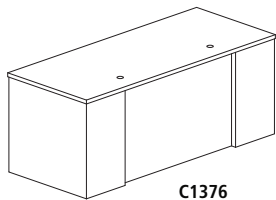

All pedestals and legs are non-handed making specifications and installation simple with Desks featuring a full 30" of filing and/or storage space.

Desks: 29"H Desk-Height. Legs and modesty panels made from Cold Rolled Steel Optional storage pedestals incorporated into base to reduce redundant components. Modesty panel full height on Desks – 2/3 height on Credenza. Modesty panel can be mounted flush or with 1½" inset. All Desks come standard with leveling glides and grommets.

Privacy Panels: Hollow core privacy panels available in tackable fabric. Can be stacked or ganged. Panel heights can be combined for three levels of privacy, either 18", 27" or 36"H.

Meets or exceeds all ANSI/BIFMA standards.

Work surfaces available in the five colors

TFL Laminate Colors

- Biltmore Cherry - LCRM**
- Summer Suede - 5AGY**
- White - 5AGZ**
- Walnut - 5AHA**
- Raven - 5AHB**

30" DEEP RECTANGULAR DESK 

- Pedestal depth is 30"
- Choice of File/File (F/F) and/or Box/Box/File (B/B/F)
- 300 lb. capacity, evenly distributed
- Full height modesty panel included
- Two grommets in surface, standard
- Work surfaces available in five colors; see box above for details
- See page 31 for interior leg panel information