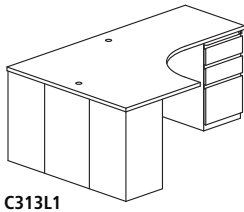

Model No.	Dimensions	Weight	List Price	No Modesty Panel (+N) List Price
C313L6	72"W x 48"D x 29"H x 24"D, Return Left, No Pedestal	175	1,547.00	1,446.00
C313R6	72"W x 48"D x 29"H x 24"D, Return Right, No Pedestal	175	1,547.00	1,446.00
C313L1	72"W x 48"D x 29"H x 24"D, Return Left with one B/B/F Pedestal	214	1,965.00	1,867.00
C313R1	72"W x 48"D x 29"H x 24"D, Return Right with one B/B/F Pedestal	214	1,965.00	1,867.00
C313L3	72"W x 48"D x 29"H x 24"D, Return Left with one F/F Pedestal	214	1,965.00	1,867.00
C313R3	72"W x 48"D x 29"H x 24"D, Return Right with one F/F Pedestal	214	1,965.00	1,867.00