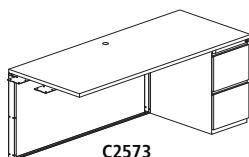

C2573

Office Suites
Seating
Tables & Desks
Meeting Essentials
Personal Organization
Ergonomics
High Density Storage
Storage & Filing
Facilities
Technology Furniture
Art & Engineering
K-12 Education