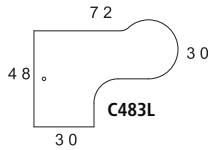

30" D Return with Conference End

Model No.	Dimensions	Weight	List Price	No Modesty Panel (+N) List Price
C483L	72"W x 48"D x 29"H x 30"D, Return Left Conference	152	1,562.00	1,446.00
C483R	72"W x 48"D x 29"H x 30"D, Return Right Conference	152	1,562.00	1,446.00

INTERIOR LEG PANEL

- Attaches to leg interior for a clean appearance
- Provides space to conceal cable management from surface to floor
- Easy Assembly – Adheres with magnetic tape