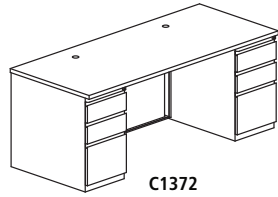

30" DEEP RECTANGULAR DESK GSA

30" Deep Rectangular with Two Pedestals

C1372

Model No.	Dimensions	Weight	List Price	No Modesty Panel (+N) List Price
C1342	54"W x 30"D x 29"H, 2 B/B/F Pedestals	175	1,957.00	1,950.00
C1352	60"W x 30"D x 29"H, 2 B/B/F Pedestals	180	2,062.00	1,987.00
C1362	66"W x 30"D x 29"H, 2 B/B/F Pedestals	190	2,108.00	2,023.00
C1372	72"W x 30"D x 29"H, 2 B/B/F Pedestals	200	2,125.00	2,042.00
C1345	54"W x 30"D x 29"H, 1 B/B/F Pedestal, 1 F/F Pedestal	175	2,015.00	1,950.00
C1355	60"W x 30"D x 29"H, 1 B/B/F Pedestal, 1 F/F Pedestal	180	2,062.00	1,987.00
C1365	66"W x 30"D x 29"H, 1 B/B/F Pedestal, 1 F/F Pedestal	190	2,108.00	2,023.00
C1375	72"W x 30"D x 29"H, 1 B/B/F Pedestal, 1 F/F Pedestal	200	2,125.00	2,042.00