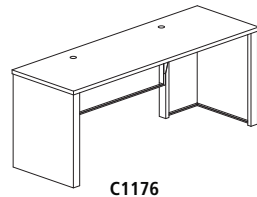

24" DEEP CREDENZA GSA

- Pedestal depth is 24"
- Two grommets in surface, standard
- See page 31 for interior leg panel information
- Work surfaces available in five colors; see box on page 23 for details
- 2/3 height modesty panel included
- F/F and/or B/B/F available
- Pedestals and legs are non-handed to allow installation on either left or right

Model No.	Dimensions	Weight	List Price	No Modesty Panel (+N) List Price
C1136	48"W x 24"D x 29"H, No Pedestal	94	824.00	774.00
C1146	54"W x 24"D x 29"H, No Pedestal	101	873.00	824.00
C1156	60"W x 24"D x 29"H, No Pedestal	108	889.00	830.00
C1166	66"W x 24"D x 29"H, No Pedestal	115	922.00	864.00
C1176	72"W x 24"D x 29"H, No Pedestal	122	957.00	897.00