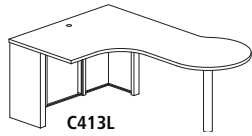

P TABLES

- The "P" Table combines a reference surface with a Peninsula Table
- Right (R) and left (L) hand versions available
- One grommet in surface, standard
- Allows for a very compact work area
- Full height modesty panel included
- Work surfaces available in five colors; see box on page 23 for details

24" D Return with Conference End

Model No.	Dimensions	Weight	List Price	No Modesty Panel (+N) List Price
C413L	72"W x 48"D x 29"H x 24"D, Return Left Conference	145	1,562.00	1,462.00
C413R	72"W x 48"D x 29"H x 24"D, Return Right Conference	145	1,562.00	1,462.00