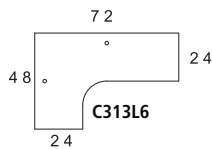

PENINSULA FREESTANDING TABLE GSA

- Attaches to right or left side of bridges or returns
- Work surfaces available in five colors; see box on page 23 for details
- No grommet
- Interior leg panel cannot be used due to unique "U" shaped leg

Model No.	Dimensions	Weight	List Price
C625	60"W x 24"D x 29"H	56	1,434.00
C626	66"W x 24"D x 29"H	101	1,702.00
C627	72"W x 24"D x 29"H	106	1,741.00

PENINSULA POST STYLE GSA

- Not freestanding, requires adjacent table
- Cannot be used when integrated pedestal is on Desk end
- No grommet
- Work surfaces available in five colors; see box on page 23 for details

24" Deep Peninsula Tables			
Model No.	Dimensions	Weight	List Price
C673	48"W x 24"D x 29"H	55	780.00
30" Deep Peninsula Tables			
Model No.	Dimensions	Weight	List Price
C685	60"W x 30"D x 29"H	75	853.00
C687	72"W x 30"D x 29"H	85	918.00

J TABLES GSA

- Combines free standing worktable and corner unit into one unit
- "J" Tables can be used free standing or as part of a larger configuration
- Can be used in left/right configurations to create multi person work areas
- Allows for a very compact work area
- Right (R) and left (L) hand versions available
- Modesty panels included, 48" return side has full modesty panel, 72" side has 2/3 height modesty panel
- Two grommets in surface, standard
- See page 31 for interior leg panel information