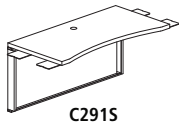

BRIDGES

- Not freestanding, requires support from adjoining work surfaces

Straight Bridge continued

Model No.	Dimensions	Weight	List Price
C281N	36"W x 24"D x 29"H, No Modesty Panel	40	395.00
C282N	42"W x 24"D x 29"H, No Modesty Panel	45	408.00
C283N	48"W x 24"D x 29"H, No Modesty Panel	50	432.00

Contour Bridge

Model No.	Dimensions	Weight	List Price
C291T	36"W x 24"D x 29"H, Full Modesty Panel	50	440.00
C292T	42"W x 24"D x 29"H, Full Modesty Panel	57	466.00
C293T	48"W x 24"D x 29"H, Full Modesty Panel	65	491.00
C291S	36"W x 24"D x 29"H, 2/3 Modesty Panel	45	434.00
C292S	42"W x 24"D x 29"H, 2/3 Modesty Panel	53	459.00
C293S	48"W x 24"D x 29"H, 2/3 Modesty Panel	60	485.00
C291N	36"W x 24"D x 29"H, No Modesty Panel	40	408.00
C292N	42"W x 24"D x 29"H, No Modesty Panel	45	429.00
C293N	48"W x 24"D x 29"H, No Modesty Panel	50	451.00

C291S

HEIGHT-ADJUSTABLE BRIDGE

- Provides sit-to-stand adjustability at bridge location
- Travel Range: 16" of vertical adjustment from 26" to 42": Full travel time is 18 seconds
- Work surfaces available in five colors; see box on page 23
- Drive System: 110V, 60 H input, 24V DC motor. 150 lb. capacity Draws 1.2 amps under full load
- No modesty panel or grommet