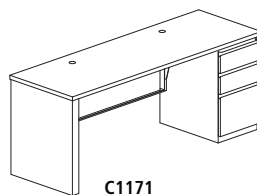

CREDENZA WITH ONE PEDESTAL GSA

Model No.	Dimensions	Weight	List Price	No Modesty Panel (+N) List Price
C1131	48"W x 24"D x 29"H, 1 B/B/F Pedestal	130	1,367.00	1,316.00
C1141	54"W x 24"D x 29"H, 1 B/B/F Pedestal	137	1,390.00	1,340.00
C1151	60"W x 24"D x 29"H, 1 B/B/F Pedestal	144	1,422.00	1,365.00
C1161	66"W x 24"D x 29"H, 1 B/B/F Pedestal	151	1,467.00	1,409.00
C1171	72"W x 24"D x 29"H, 1 B/B/F Pedestal	158	1,509.00	1,452.00
C1133	48"W x 24"D x 29"H, 1 F/F Pedestal	130	1,367.00	1,316.00
C1143	54"W x 24"D x 29"H, 1 F/F Pedestal	137	1,390.00	1,340.00
C1153	60"W x 24"D x 29"H, 1 F/F Pedestal	144	1,422.00	1,365.00
C1163	66"W x 24"D x 29"H, 1 F/F Pedestal	151	1,467.00	1,409.00
C1173	72"W x 24"D x 29"H, 1 F/F Pedestal	160	1,509.00	1,452.00