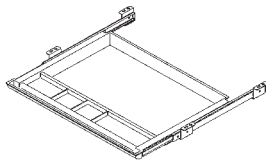

PENCIL DRAWER

- Attaches to underside of worksurface
- Full extension slides

Model No.	Dimensions	Weight	List Price
19400	21"W x 16"D x 2"H	4	112.00

GROMMETS

- Available in Black-BK, Taupe-TP, Ice Gray-IG or Warm Gray-WG
- Field installed grommet holes required

Model No.	Dimensions	Weight	List Price
F740	2¼"W x 2½"D	1	28.00