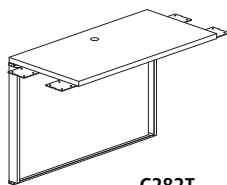

C282T

Straight Bridge

Model No.	Dimensions	Weight	List Price
C281T	36"W x 24"D x 29"H, Full Modesty Panel	50	426.00
C282T	42"W x 24"D x 29"H, Full Modesty Panel	57	450.00
C283T	48"W x 24"D x 29"H, Full Modesty Panel	65	472.00
C281S	36"W x 24"D x 29"H, 2/3 Modesty Panel	45	417.00
C282S	42"W x 24"D x 29"H, 2/3 Modesty Panel	53	440.00
C283S	48"W x 24"D x 29"H, 2/3 Modesty Panel	60	464.00

Continued on next page.

Office Suites
Seating
Tables & Desks
Meeting Essentials
Personal Organization
Ergonomics
High Density Storage
Storage & Filing
Facilities
Technology Furniture
Art & Engineering
K-12 Education