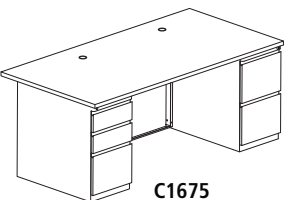

C1675

Model No.	Dimensions	Weight	List Price	No Modesty Panel (+N) List Price
C1652	60"W x 36"D x 29"H, 2 B/B/F Pedestals	187	2,116.00	2,042.00
C1662	66"W x 36"D x 29"H, 2 B/B/F Pedestals	202	2,150.00	2,065.00
C1672	72"W x 36"D x 29"H, 2 B/B/F Pedestals	217	2,204.00	2,122.00

C1655	60"W x 36"D x 29"H, 1 B/B/F Pedestal, 1 F/F Pedestal	187	2,116.00	2,042.00
C1665	66"W x 36"D x 29"H, 1 B/B/F Pedestal, 1 F/F Pedestal	202	2,150.00	2,065.00
C1675	72"W x 36"D x 29"H, 1 B/B/F Pedestal, 1 F/F Pedestal	217	2,204.00	2,122.00

C1654	60"W x 36"D x 29"H, 2 F/F Pedestals	187	2,116.00	2,042.00
C1664	66"W x 36"D x 29"H, 2 F/F Pedestals	202	2,150.00	2,065.00
C1674	72"W x 36"D x 29"H, 2 F/F Pedestals	217	2,204.00	2,122.00