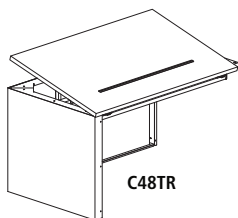

TILT TOP TABLES 

- Pencil stop standard in work surface
- Top may be positioned from 0° to 60° in 19 preset positions
- Work surfaces available in five colors; see box on page 23 for details

- No grommet
- Interior leg panel cannot be used due to frame of tilt-top mechanism

C48T

Model No.	Dimensions	Weight	List Price
C36T	36"W x 30"D x 29"H*	130	1,450.00
C48T	48"W x 30"D x 29"H*	150	1,569.00

* When mounting straightedges to work surface, order next size smaller straight edge.

C48TR

Model No.	Dimensions	Weight	List Price
C36TR	36"W x 30"D x 29"H*	110	1,275.00
C48TR	48"W x 30"D x 29"H*	130	1,395.00

* When mounting straightedges to work surface, order next size smaller straightedge