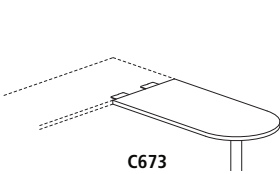

C48TR

Model No.	Dimensions	Weight	List Price
C36TR	36"W x 30"D x 29"H*	110	1,275.00
C48TR	48"W x 30"D x 29"H*	130	1,395.00

* When mounting straightedges to work surface, order next size smaller straightedge

END TEAM TABLES 

- Half round, team tables connect to two CSII™ Desks that are placed back to back
- Cannot be used when integrated pedestal is on Desk end as it is secured to Desk leg

- One grommet in surface, standard
- Work surfaces available in five colors; see box on page 23 for details

C515

Model No.	Dimensions	Weight	List Price
C523	25"W x 48"D x 29"H	85	786.00
C515	31"W x 60"D x 29"H	78	819.00

PENINSULA FREESTANDING TABLE GSA

- Attaches to right or left side of bridges or returns
- Work surfaces available in five colors; see box on page 23 for details
- No grommet
- Interior leg panel cannot be used due to unique "U" shaped leg

Model No.	Dimensions	Weight	List Price
C625	60"W x 24"D x 29"H	56	1,434.00
C626	66"W x 24"D x 29"H	101	1,702.00
C627	72"W x 24"D x 29"H	106	1,741.00

PENINSULA POST STYLE GSA

- Not freestanding, requires adjacent table
- Cannot be used when integrated pedestal is on Desk end
- No grommet
- Work surfaces available in five colors; see box on page 23 for details