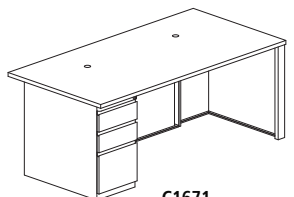

C1671

Model No.	Dimensions	Weight	List Price	No Modesty Panel (+N) List Price
C1651	60"W x 36"D x 29"H, 1 B/B/F Pedestal	180	1,496.00	1,422.00
C1661	66"W x 36"D x 29"H, 1 B/B/F Pedestal	190	1,528.00	1,449.00
C1671	72"W x 36"D x 29"H, 1 B/B/F Pedestal	200	1,586.00	1,502.00

C1653	60"W x 36"D x 29"H, 1 F/F Pedestal	180	1,496.00	1,422.00
C1663	66"W x 36"D x 29"H, 1 F/F Pedestal	190	1,528.00	1,449.00
C1673	72"W x 36"D x 29"H, 1 F/F Pedestal	200	1,586.00	1,502.00

36" Deep Rectangular with Two Pedestals