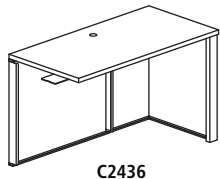

24" Deep Returns

C2436

Model No.	Dimensions	Weight	List Price	No Modesty Panel (+N) List Price
C2486	24"W x 24"D x 29"H, No Pedestal	65	542.00	486.00
C2406	30"W x 24"D x 29"H, No Pedestal	70	567.00	512.00
C2416	36"W x 24"D x 29"H, No Pedestal	75	605.00	550.00
C2426	42"W x 24"D x 29"H, No Pedestal	82	646.00	580.00
C2436	48"W x 24"D x 29"H, No Pedestal	89	692.00	628.00
C2446	54"W x 24"D x 29"H, No Pedestal	96	795.00	730.00
C2456	60"W x 24"D x 29"H, No Pedestal	103	830.00	741.00
C2466	66"W x 24"D x 29"H, No Pedestal	110	889.00	797.00
C2476	72"W x 24"D x 29"H, No Pedestal	117	926.00	835.00