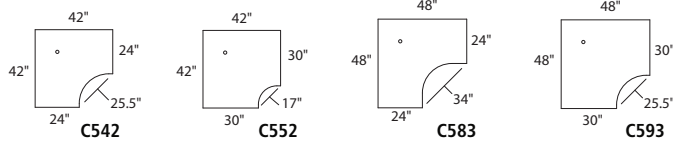

30" Deep Rectangular with one Pedestal

Model No.	Dimensions	Weight	List Price	No Modesty Panel (+N) List Price
C1331	48"W x 30"D x 29"H, 1 B/B/F Pedestal	157	1,406.00	1,337.00
C1341	54"W x 30"D x 29"H, 1 B/B/F Pedestal	162	1,422.00	1,357.00
C1351	60"W x 30"D x 29"H, 1 B/B/F Pedestal	167	1,472.00	1,396.00
C1361	66"W x 30"D x 29"H, 1 B/B/F Pedestal	175	1,517.00	1,434.00
C1371	72"W x 30"D x 29"H, 1 B/B/F Pedestal	185	1,532.00	1,451.00
C1333	48"W x 30"D x 29"H, 1 F/F Pedestal	157	1,406.00	1,337.00
C1343	54"W x 30"D x 29"H, 1 F/F Pedestal	162	1,422.00	1,357.00
C1353	60"W x 30"D x 29"H, 1 F/F Pedestal	167	1,472.00	1,396.00
C1363	66"W x 30"D x 29"H, 1 F/F Pedestal	175	1,517.00	1,434.00
C1373	72"W x 30"D x 29"H, 1 F/F Pedestal	185	1,532.00	1,451.00

C2583	24"W x 30"D x 29"H, 1 F/F Pedestal	123	1,144.00	1,086.00
C2503	30"W x 30"D x 29"H, 1 F/F Pedestal	128	1,182.00	1,123.00
C2513	36"W x 30"D x 29"H, 1 F/F Pedestal	133	1,219.00	1,161.00
C2523	42"W x 30"D x 29"H, 1 F/F Pedestal	140	1,270.00	1,201.00
C2533	48"W x 30"D x 29"H, 1 F/F Pedestal	147	1,312.00	1,248.00
C2543	54"W x 30"D x 29"H, 1 F/F Pedestal	153	1,416.00	1,352.00
C2553	60"W x 30"D x 29"H, 1 F/F Pedestal	162	1,461.00	1,372.00
C2563	66"W x 30"D x 29"H, 1 F/F Pedestal	170	1,517.00	1,426.00
C2573	72"W x 30"D x 29"H, 1 F/F Pedestal	180	1,610.00	1,520.00

C2573

Office Suites
Seating
Tables & Desks
Meeting Essentials
Personal Organization
Ergonomics
High Density Storage
Storage & Filing
Facilities
Technology Furniture
Art & Engineering
K-12 Education

STAND ALONE CORNER SURFACE GSA

Model No.	Dimensions	Weight	List Price	No Modesty Panel (+N) List Price
C542	24"D x 42"W x 42"W x 24"D x 29"H	124	1,328.00	1,243.00
C552	30"D x 42"W x 42"W x 30"D x 29"H	129	1,356.00	1,273.00
C583	24"D x 48"W x 48"W x 24"D x 29"H	131	1,426.00	1,243.00
C593	30"D x 48"W x 48"W x 30"D x 29"H	143	1,453.00	1,356.00