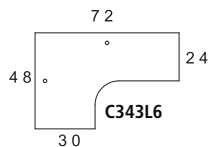

Model No.	Dimensions	Weight	List Price	No Modesty Panel (+N) List Price
C343L6	72"W x 48"D x 29"H x 30"D, Return Left, No Pedestal	175	1,547.00	1,446.00
C343R6	72"W x 48"D x 29"H x 30"D, Return Right, No Pedestal	175	1,547.00	1,446.00
C343L1	72"W x 48"D x 29"H x 30"D, Return Left with one B/B/F Pedestal	224	1,965.00	1,867.00
C343R1	72"W x 48"D x 29"H x 30"D, Return Right with one B/B/F Pedestal	224	1,965.00	1,867.00
C343L3	72"W x 48"D x 29"H x 30"D, Return Left with one F/F Pedestal	224	1,965.00	1,867.00
C343R3	72"W x 48"D x 29"H x 30"D, Return Right with one F/F Pedestal	224	1,965.00	1,867.00