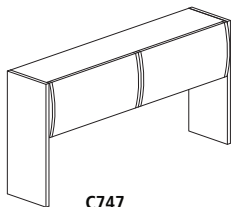

C747

Model No.	Dimensions	Weight	List Price
C7421	42"W x 15"D x 36"H	80	917.00
C743	48"W x 15"D x 36"H	85	985.00
C745	60"W x 15"D x 36"H	103	1,217.00
C746	66"W x 15"D x 36"H	108	1,282.00
C747	72"W x 15"D x 36"H	115	1,355.00

OVERHEAD FLIPPER DOOR WITH SOFT CLOSE FEATURE

- Sold as a complete overhead unit
- Same specifications as Overhead Flipper Door
- Enhanced safety feature ensures controlled movement with pneumatic cylinder