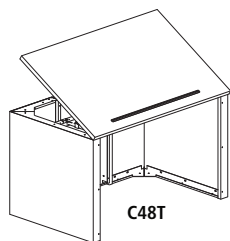

Model No.	Dimensions	Weight	List Price
C36T	36"W x 30"D x 29"H*	130	1,450.00
C48T	48"W x 30"D x 29"H*	150	1,569.00

* When mounting straightedges to work surface, order next size smaller straight edge.