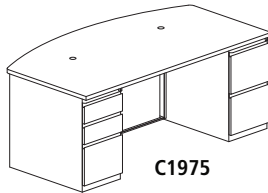

C1975

Model No.	Dimensions	Weight	List Price	No Modesty Panel (+N) List Price
C1952	60"W x 39"D x 29"H, 2 B/B/F Pedestals	225	2,257.00	2,183.00
C1962	66"W x 39"D x 29"H, 2 B/B/F Pedestals	235	2,320.00	2,238.00
C1972	72"W x 39"D x 29"H, 2 B/B/F Pedestals	245	2,351.00	2,269.00
C1955	60"W x 39"D x 29"H, 1 B/B/F Pedestal, 1 F/F Pedestal	225	2,257.00	2,183.00
C1965	66"W x 39"D x 29"H, 1 B/B/F Pedestal, 1 F/F Pedestal	235	2,320.00	2,238.00
C1975	72"W x 39"D x 29"H, 1 B/B/F Pedestal, 1 F/F Pedestal	245	2,351.00	2,269.00
C1954	60"W x 39"D x 29"H, 2 F/F Pedestals	225	2,257.00	2,183.00
C1964	66"W x 39"D x 29"H, 2 F/F Pedestals	235	2,320.00	2,238.00
C1974	72"W x 39"D x 29"H, 2 F/F Pedestals	245	2,351.00	2,269.00

BRIDGES

- Not freestanding, requires support from adjoining work surfaces
- Available as straight or contoured bridge
- Work surfaces available in the five colors; see box on page 23 for details
- Available with full, 2/3 height, or no modesty panel
- One grommet in surface, standard