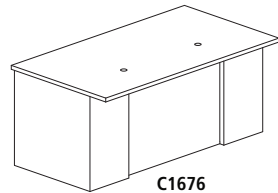

C1676

Model No.	Dimensions	Weight	List Price	No Modesty Panel (+N) List Price
C1656	60"W x 36"D x 29"H, No Pedestal	139	993.00	919.00
C1666	66"W x 36"D x 29"H, No Pedestal	147	1,024.00	939.00
C1676	72"W x 36"D x 29"H, No Pedestal	157	1,053.00	968.00

36" Deep Rectangular with One Pedestal