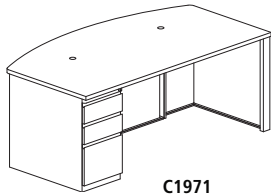

C1971

Model No.	Dimensions	Weight	List Price	No Modesty Panel (+N) List Price
C1951	60"W x 39"D x 29"H, 1 B/B/F Pedestal	190	1,639.00	1,566.00
C1961	66"W x 39"D x 29"H, 1 B/B/F Pedestal	205	1,703.00	1,621.00
C1971	72"W x 39"D x 29"H, 1 B/B/F Pedestal	220	1,734.00	1,650.00
C1953	60"W x 39"D x 29"H, 1 F/F Pedestal	190	1,639.00	1,566.00
C1963	66"W x 39"D x 29"H, 1 F/F Pedestal	205	1,703.00	1,621.00
C1973	72"W x 39"D x 29"H, 1 F/F Pedestal	220	1,734.00	1,650.00

39" Bow Front Desk with Two Pedestals