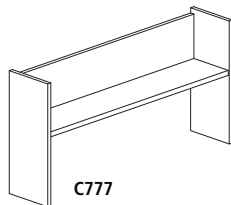

OVERHEAD OPEN SHELF

- All steel cabinet body
- Accepts optional Fabric Tack Panel and Task Light, see page 33
- 13 7/8" deep shelf is 20" above Desk

C777

Model No.	Dimensions	Weight	List Price
C7721	42"W x 14"D x 36"H	55	616.00
C773	48"W x 14"D x 36"H	58	648.00
C775	60"W x 14"D x 36"H	65	699.00
C777	72"W x 14"D x 36"H	75	768.00

OVERHEAD FLIPPER DOOR

- All steel cabinet body
- 13 7/8" deep shelf is 20" above Desk
- Locks standard. Concealed under cabinet body and core removable
- Contoured door for aesthetics
- Door color matches accenting trim components (grommets, work surface T-mold and privacy panel kits). Available in Black-BK, Taupe-TP, Warm Gray-WG and Ice Gray-IG
- Accepts optional Fabric Tack Panel and Task Light, see page 33