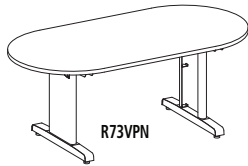

Full-size conference tables with optional power and data modules designed for optional power and data access to operate computers and presentation equipment during meetings.

- Three shapes of conference surfaces: Racetrack, Boat and Rectangular
- All tables are 29" H overall
- All tables standard with two legs, except for 120" with three legs
- Table legs are constructed of 14-gauge steel and available in standard Black finish
- Tops constructed of 1 1/8" thick high pressure laminate with t-mold edge
- Tables can be ordered with Black grommets
- If ordering optional Power Module, table must be ordered with grommets
- **Base Finish:** List prices shown are for Black base finish. The bases can be finished in any other standard finish for a $50 list upcharge. Add a "C" suffix after the model number and specify standard finish
- **Work surfaces available in CSII™ colors; see page 11 for details**

CSII™ Conference

Conference Tables

Model No.	Description	Premier Leg Grommets (+P) List Price	Premier Leg No Grommets (+PN) List Price
R73R	72 x 36" Rectangular	1,676.00	1,630.00
R73B	72 x 36" Boat-Shaped	1,676.00	1,630.00
R73V	72 x 36" Racetrack	1,676.00	1,630.00
R84R	84 x 42" Rectangular	1,828.00	1,784.00
R84B	84 x 42" Boat-Shaped	1,828.00	1,784.00
R84V	84 x 42" Racetrack	1,828.00	1,784.00
R94R	96 x 48" Rectangular	1,872.00	1,830.00
R94B	96 x 48" Boat-Shaped	1,872.00	1,830.00
R94V	96 x 48" Racetrack	1,872.00	1,830.00
R95R	96 x 54" Rectangular	1,921.00	1,873.00
R95B	96 x 54" Boat-Shaped	1,921.00	1,873.00
R95V	96 x 54" Racetrack	1,921.00	1,873.00
R104R	108 x 48" Rectangular	2,150.00	2,102.00
R104B	108 x 48" Boat-Shaped	2,150.00	2,102.00
R104V	108 x 48" Racetrack	2,150.00	2,102.00
R105R	108 x 54" Rectangular	2,310.00	2,267.00
R105B	108 x 54" Boat-Shaped	2,310.00	2,267.00
R105V	108 x 54" Racetrack	2,310.00	2,267.00
R124R	120 x 48" Rectangular	2,468.00	2,423.00
R124B	120 x 48" Boat-Shaped	2,468.00	2,423.00
R124V	120 x 48" Racetrack	2,468.00	2,423.00
R125R	120 x 54" Rectangular	2,600.00	2,558.00
R125B	120 x 54" Boat-Shaped	2,600.00	2,558.00
R125V	120 x 54" Racetrack	2,600.00	2,558.00

Optional Power Module

Model No.	Description	List Price
SPM	Optional Power Module [includes RJ11-Cat 3 coupler (phone) and RJ45-Cat3 coupler (data)] – 6' power cord	332.00