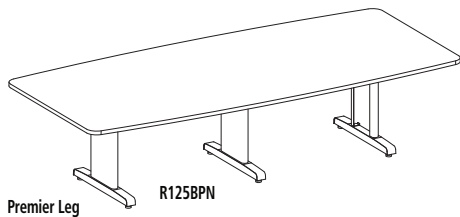

Full-size conference tables with optional power and data modules designed for optional power and data access to operate computers and presentation equipment during meetings.

- Three shapes of conference surfaces: Racetrack, Boat and Rectangular
- All tables are 29" H overall
- All tables standard with two legs, except for 120" with three legs
- Table legs are constructed of 14-gauge steel and available in standard Black finish
- Tops constructed of 1 1/8" thick high pressure laminate with t-mold edge
- Tables can be ordered with Black grommets
- If ordering optional Power Module, table must be ordered with grommets
- **Base Finish:** List prices shown are for Black base finish. The bases can be finished in any other standard finish for a $50 list upcharge. Add a "C" suffix after the model number and specify standard finish
- **Work surfaces available in CSII™ colors; see page 11 for details**

CSII™ Conference

Conference Tables

Model No.	Description	Premier Leg Grommets (+P) List Price	Premier Leg No Grommets (+PN) List Price
R73R	72 x 36" Rectangular	1,676.00	1,630.00
R73B	72 x 36" Boat-Shaped	1,676.00	1,630.00
R73V	72 x 36" Racetrack	1,676.00	1,630.00
R84R	84 x 42" Rectangular	1,828.00	1,784.00
R84B	84 x 42" Boat-Shaped	1,828.00	1,784.00
R84V	84 x 42" Racetrack	1,828.00	1,784.00
R94R	96 x 48" Rectangular	1,872.00	1,830.00
R94B	96 x 48" Boat-Shaped	1,872.00	1,830.00
R94V	96 x 48" Racetrack	1,872.00	1,830.00
R95R	96 x 54" Rectangular	1,921.00	1,873.00
R95B	96 x 54" Boat-Shaped	1,921.00	1,873.00
R95V	96 x 54" Racetrack	1,921.00	1,873.00
R104R	108 x 48" Rectangular	2,150.00	2,102.00
R104B	108 x 48" Boat-Shaped	2,150.00	2,102.00
R104V	108 x 48" Racetrack	2,150.00	2,102.00
R105R	108 x 54" Rectangular	2,310.00	2,267.00
R105B	108 x 54" Boat-Shaped	2,310.00	2,267.00
R105V	108 x 54" Racetrack	2,310.00	2,267.00
R124R	120 x 48" Rectangular	2,468.00	2,423.00
R124B	120 x 48" Boat-Shaped	2,468.00	2,423.00
R124V	120 x 48" Racetrack	2,468.00	2,423.00
R125R	120 x 54" Rectangular	2,600.00	2,558.00
R125B	120 x 54" Boat-Shaped	2,600.00	2,558.00
R125V	120 x 54" Racetrack	2,600.00	2,558.00

Optional Power Module

Model No.	Description	List Price
SPM	Optional Power Module [includes RJ11-Cat 3 coupler (phone) and RJ45-Cat3 coupler (data)] – 6' power cord	332.00