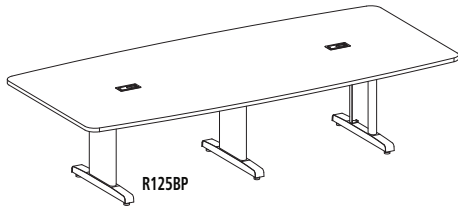

Full-size conference tables with optional power and data modules designed for optional power and data access to operate computers and presentation equipment during meetings.

- Three shapes of conference surfaces: Racetrack, Boat and Rectangular
- All tables are 29" H overall
- All tables standard with two legs, except for 120" with three legs
- Table legs are constructed of 14-gauge steel and available in standard Black finish
- Tops constructed of 1 1/8" thick high pressure laminate with t-mold edge
- Tables can be ordered with Black grommets
- If ordering optional Power Module, table must be ordered with grommets
- **Base Finish:** List prices shown are for Black base finish. The bases can be finished in any other standard finish for a $50 list upcharge. Add a "C" suffix after the model number and specify standard finish
- **Work surfaces available in CSII™ colors; see page 11 for details**

CSII™ Conference

Conference Tables

Model No.	Description	Premier Leg Grommets (+P) List Price	Premier Leg No Grommets (+PN) List Price
R73R	72 x 36" Rectangular	1,676.00	1,630.00
R73B	72 x 36" Boat-Shaped	1,676.00	1,630.00
R73V	72 x 36" Racetrack	1,676.00	1,630.00
R84R	84 x 42" Rectangular	1,828.00	1,784.00
R84B	84 x 42" Boat-Shaped	1,828.00	1,784.00
R84V	84 x 42" Racetrack	1,828.00	1,784.00
R94R	96 x 48" Rectangular	1,872.00	1,830.00
R94B	96 x 48" Boat-Shaped	1,872.00	1,830.00
R94V	96 x 48" Racetrack	1,872.00	1,830.00
R95R	96 x 54" Rectangular	1,921.00	1,873.00
R95B	96 x 54" Boat-Shaped	1,921.00	1,873.00
R95V	96 x 54" Racetrack	1,921.00	1,873.00
R104R	108 x 48" Rectangular	2,150.00	2,102.00
R104B	108 x 48" Boat-Shaped	2,150.00	2,102.00
R104V	108 x 48" Racetrack	2,150.00	2,102.00
R105R	108 x 54" Rectangular	2,310.00	2,267.00
R105B	108 x 54" Boat-Shaped	2,310.00	2,267.00
R105V	108 x 54" Racetrack	2,310.00	2,267.00
R124R	120 x 48" Rectangular	2,468.00	2,423.00
R124B	120 x 48" Boat-Shaped	2,468.00	2,423.00
R124V	120 x 48" Racetrack	2,468.00	2,423.00
R125R	120 x 54" Rectangular	2,600.00	2,558.00
R125B	120 x 54" Boat-Shaped	2,600.00	2,558.00
R125V	120 x 54" Racetrack	2,600.00	2,558.00

Optional Power Module

Model No.	Description	List Price
SPM	Optional Power Module [includes RJ11-Cat 3 coupler (phone) and RJ45-Cat3 coupler (data)] – 6' power cord	332.00