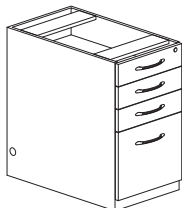

Office Suites
Seating
Tables & Desks
Meeting Essentials
Personal Organization
Ergonomics
High Density Storage
Storage & Filing
Facilities
Technology Furniture
Art & Engineering
K-12 Education

PEDESTAL FILE FOR DESK

- Pedestals have integrated cable management access at top and bottom of Pedestals
- Pedestal tops are unfinished. Must be attached to underside
- Pedestals cannot be used with height-adjustable desks
- Feature dual-purpose pencil drawers for storing supplies or laptops
- All locks are keyed alike. Lock cores are removable for keying suites individually
- Curved metal pulls with Brushed Nickel finish
- File drawers accommodate letter- or legal-size hanging file folders
- Pedestals ship fully assembled

Model No.	Description	Dimensions	Weight	List Price
APBF26	Suspended Desk Pencil/Box/File Pedestal	15¼"W x 26½"D x 22½"H	76	579.00
APBBF26	Desk Pencil/Box/Box/File Pedestal	15¼"W x 26½"D x 27½"H	90	791.00
AFF26	Desk File/File Pedestal	15¼"W x 26½"D x 27½"H	86	757.00

PEDESTAL FILE FOR CREDENZA/RETURN/EXTENDED CORNER

- Pedestals have integrated cable management access at top and bottom of ped
- Ped tops are unfinished. Must be attached to underside of surface
- Pedestals cannot be used with height-adjustable desks
- Feature dual-purpose pencil drawers for storing supplies or laptops
- All locks are keyed alike. Lock cores are removable for keying suites individually
- Mobile kit contains 1" thick surface and five (5) casters to be used for APBF20 only
- Curved metal pulls with Brushed Nickel finish
- File drawers accommodate letter or legal size hanging file folders
- Pedestals ship fully assembled