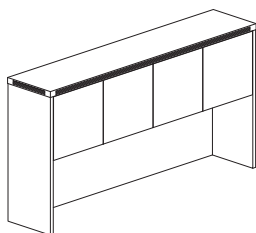

Model No.	Dimensions	Weight	List Price
ACD	25" W x 18" D x 2" H Assembled	13	211.00
ACD530	25" W x 12½" D x 2" H Use with 30" D Height-Adjustable Desks	13	209.00

**WALL MOUNT HUTCH**

- Two textured glass doors, central opening and pigeon hole slots
- Central opening sized for binder storage
- Wall mounting brackets included
- Curved metal pulls with Brushed Nickel finish
- 150 lb. weight capacity

Model No.	Description	Dimensions	Weight	List Price
AWG72	72" Wall Mount Hutch	72" W x 15" D x 19⅝" H	121	866.00

**HUTCH WITH WOOD DOORS**

- Features four cabinet styled doors with self-closing hinges
- Back panel features two cable grommets
- 21½" clearance between work surface and bottom of shelf
- Accepts optional Fabric Tack Panel and Task Light