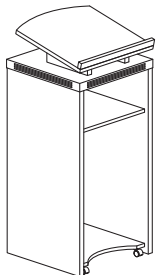

- White dry-erase board in center panel that features magnetic, non-ghosting surface
- Marker board can be used for projection
- Sculpted lower tray holds markers, erasers, etc.
- Inside face of doors covered in tackable Black fabric
- Wall mounting brackets included

Model No.	Description	Dimensions	Weight	List Price
AVPB	Visual Presentation Board	48"W x 2¾"D x 48"H	80	1,207.00

LECTERN

- One fixed shelf
- Four casters concealed in lectern base, non-locking
- Angled stand has stop to prevent papers from sliding
- Top surface has a grommet for cable pass-through