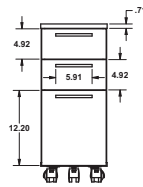

Model No.	Description	Dimensions	Weight	List Price
AFLF30	30" Freestanding Lateral File	30"W x 24"D x 29½"H	201	1,142.00
AFLF36	36" Freestanding Lateral File	36"W x 24"D x 29½"H	240	1,232.00

**REPLACEMENT LOCK CORES**

**SKINNY PEDESTAL**

Model No.	Description	Dimensions	Weight	List Price
ABSP	Skinny Pedestal	10¼" W x 23" D x 24½" H	53	398.00
ABSPT	Skinny Pedestal (Tall)	10¼" W x 23" D x 38½" H	86	517.00

- Front 3 casters are 2" high locking casters
- Available in Aberdeen® laminate colors