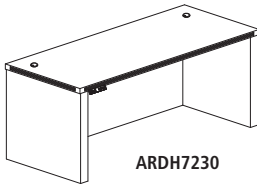

- Dual motor base
- Hidden Modesty Panel will rise as the Desk rises

Model No.	Description	Dimensions	Weight	List Price
ARDH7230	72" Straight Front Desk with Base	72"W x 30"D x 29½ - 49¼"H	286	2,258.00
ARDH6630	66" Straight Front Desk with Base	66"W x 30"D x 29½ - 49¼"H	280	2,223.00
ARDH6030	60" Straight Front Desk with Base	60"W x 30"D x 29½ - 49¼"H	268	2,188.00