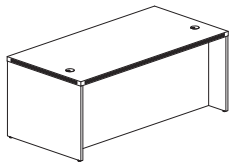

### BOW FRONT DESK

- 1½" thick work surface
- Full-height, vertical grain, modesty panel included

- Modesty panel is recessed 14½" at center
- Two grommets in surface, standard

Model No.	Description	Dimensions	Weight	List Price
ABD7242	72" Bowfront Desk	72"W x 42"D x 29½"H	233	1,057.00
ABD6642	66" Bowfront Desk	66"W x 42"D x 29½"H	220	1,004.00

### CONFERENCE FRONT DESK

- 1½" thick work surface
- Modesty panel is recessed 8½" at center

- Full-height, vertical grain, modesty panel included
- Two grommets in surface, standard

Model No.	Description	Dimensions	Weight	List Price
ARD7236	72" Rectangular Conference Desk	72"W x 36"D x 29½"H	215	916.00

### TABLE DESK

- Silver Base
- Not available in Maple

- Standard with two grommet holes for cable management

Model No.	Description	Dimensions	List Price
ABTDS72	Table Desk with Straight Top	72"W x 30"D x 29½"H	953.00
ABTDS66	Table Desk with Straight Top	66"W x 30"D x 29½"H	939.00
ABTDS60	Table Desk with Straight Top	60"W x 30"D x 29½"H	924.00