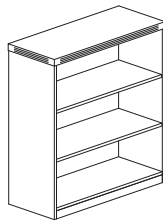

Office Suites
Seating
Tables & Desks
Meeting Essentials
Personal Organization
Ergonomics
High Density Storage
Storage & Filing
Facilities
Technology Furniture
Art & Engineering
K-12 Education

HUTCH TACK PANEL

- Attaches to Hutch back panel using adhesive tape
- Allows for access to the Hutch's grommet for cable management
- Available in Black fabric only

Model No.	Description	Dimensions	Weight	List Price
AFTP72	72" Fabric Tack Panel	69¾" W x ½" D x 19¼" H	6	245.00
AFTP66	66" Fabric Tack Panel	63¾" W x ½" D x 19¼" H	6	211.00
AFTP60	60" Fabric Tack Panel	57¾" W x ½" D x 19¼" H	5	192.00

PAPER MANAGEMENT ORGANIZERS

- Can accommodate legal-sized documents
- Sized to fit under Hutch

Model No.	Description	Dimensions	Weight	List Price
AVPM	Vertical Paper Management	15" W x 11¾" D x 20¼" H	31	245.00
AHPM	Horizontal Paper Management	15" W x 11¾" D x 20¼" H	32	245.00

BOOKCASES

- Shelves are adjustable on 1¼" increments with 5" of total adjustment
- Shelves contain corner mouse holes for vertical cable management
- Back panel provides grommet for wall access
- Quarter Round Bookcase shelf support 25. lbs per shelf
- Standard Bookcases support 75 lbs. per shelf, evenly distributed

Model No.	Description	Dimensions	Weight	List Price
AB5S36	5 Shelf Bookcase (1 fixed shelf)	36" W x 15" D x 68¾" H	175	827.00
AB3S36	3 Shelf Bookcase	36" W x 15" D x 39⅞" H	117	687.00
AB2S36	2 Shelf Bookcase	36" W x 15" D x 29½" H	93	563.00
ABQ2	2 Shelf Quarter Round (1 fixed shelf)	18" W x 18" D x 29½" H	80	351.00

AB3S36