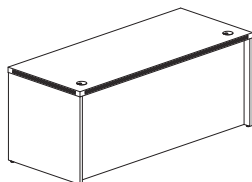

### BOW FRONT DESK

- 1½" thick work surface
- Full-height, vertical grain, modesty panel included

- Modesty panel is recessed 14½" at center
- Two grommets in surface, standard

Model No.	Description	Dimensions	Weight	List Price
ABD7242	72" Bowfront Desk	72"W x 42"D x 29½"H	233	1,057.00
ABD6642	66" Bowfront Desk	66"W x 42"D x 29½"H	220	1,004.00

### CONFERENCE FRONT DESK

- 1½" thick work surface
- Modesty panel is recessed 8½" at center

- Full-height, vertical grain, modesty panel included
- Two grommets in surface, standard

Model No.	Description	Dimensions	Weight	List Price
ARD7236	72" Rectangular Conference Desk	72"W x 36"D x 29½"H	215	916.00

### TABLE DESK

- Silver Base
- Not available in Maple

- Standard with two grommet holes for cable management

Model No.	Description	Dimensions	List Price
ABTDS72	Table Desk with Straight Top	72"W x 30"D x 29½"H	953.00
ABTDS66	Table Desk with Straight Top	66"W x 30"D x 29½"H	939.00
ABTDS60	Table Desk with Straight Top	60"W x 30"D x 29½"H	924.00

### STRAIGHT FRONT DESK

- 1½" thick work surface
- Full-height, vertical grain, modesty panel included
- Modesty panel is recessed 2½"

- Two grommets in surface, standard
- Center drawer will not work with 60" Desk and two pedestals or Desk and return / bridge