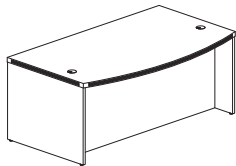

### BOW FRONT DESK

- 1½" thick work surface
- Full-height, vertical grain, modesty panel included

- Modesty panel is recessed 14½" at center
- Two grommets in surface, standard

Model No.	Description	Dimensions	Weight	List Price
ABD7242	72" Bowfront Desk	72"W x 42"D x 29½"H	233	1,057.00
ABD6642	66" Bowfront Desk	66"W x 42"D x 29½"H	220	1,004.00