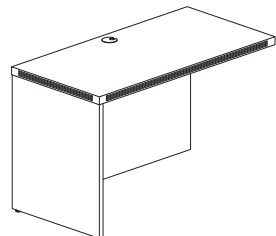

RETURN

- Returns are non-handed
- Not free-standing. Requires connection to Credenza, Desk or Extended corner
- Mouse hole in modesty panel for cable pass through
- Modesty panel is flush against Return
- One grommet in surface, standard
- 1½" thick work surface
- Full-height, vertical grain modesty panel included

Model No.	Description	Dimensions	Weight	List Price
AR4824	48" Return	48"W x 24"D x 29½"H	105	528.00
AR4224	42" Return	42"W x 24"D x 29½"H	96	475.00
AR3624	36" Return	36"W x 24"D x 29½"H	87	439.00