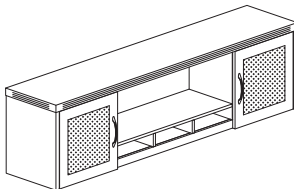

WALL MOUNT HUTCH

- Two textured glass doors, central opening and pigeon hole slots
- Central opening sized for binder storage
- Wall mounting brackets included
- Curved metal pulls with Brushed Nickel finish
- 150 lb. weight capacity

Model No.	Description	Dimensions	Weight	List Price
AWG72	72" Wall Mount Hutch	72" W x 15" D x 19⅝" H	121	866.00

HUTCH WITH WOOD DOORS