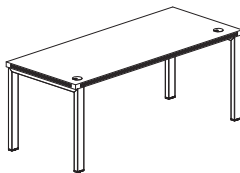

### BOW FRONT DESK

- 1½" thick work surface
- Full-height, vertical grain, modesty panel included

- Modesty panel is recessed 14½" at center
- Two grommets in surface, standard

Model No.	Description	Dimensions	Weight	List Price
ABD7242	72" Bowfront Desk	72"W x 42"D x 29½"H	233	1,057.00
ABD6642	66" Bowfront Desk	66"W x 42"D x 29½"H	220	1,004.00

### CONFERENCE FRONT DESK

- 1½" thick work surface
- Modesty panel is recessed 8½" at center

- Full-height, vertical grain, modesty panel included
- Two grommets in surface, standard

Model No.	Description	Dimensions	Weight	List Price
ARD7236	72" Rectangular Conference Desk	72"W x 36"D x 29½"H	215	916.00

### TABLE DESK

- Silver Base
- Not available in Maple

- Standard with two grommet holes for cable management

Model No.	Description	Dimensions	List Price
ABTDS72	Table Desk with Straight Top	72"W x 30"D x 29½"H	953.00
ABTDS66	Table Desk with Straight Top	66"W x 30"D x 29½"H	939.00
ABTDS60	Table Desk with Straight Top	60"W x 30"D x 29½"H	924.00

### STRAIGHT FRONT DESK

- 1½" thick work surface
- Full-height, vertical grain, modesty panel included
- Modesty panel is recessed 2½"

- Two grommets in surface, standard
- Center drawer will not work with 60" Desk and two pedestals or Desk and return / bridge