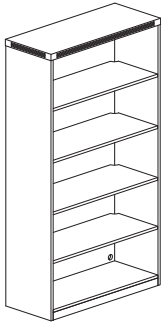

PAPER MANAGEMENT ORGANIZERS

AVPM

- Can accommodate legal-sized documents
- Sized to fit under Hutch

Model No.	Description	Dimensions	Weight	List Price
AVPM	Vertical Paper Management	15" W x 11¾" D x 20¼" H	31	245.00
AHPM	Horizontal Paper Management	15" W x 11¾" D x 20¼" H	32	245.00

AHPM

BOOKCASES

ABQ2

- Shelves are adjustable on 1¼" increments with 5" of total adjustment
- Shelves contain corner mouse holes for vertical cable management
- Back panel provides grommet for wall access
- Quarter Round Bookcase shelf support 25. lbs per shelf
- Standard Bookcases support 75 lbs. per shelf, evenly distributed

Model No.	Description	Dimensions	Weight	List Price
AB5S36	5 Shelf Bookcase (1 fixed shelf)	36" W x 15" D x 68¾" H	175	827.00
AB3S36	3 Shelf Bookcase	36" W x 15" D x 39⅞" H	117	687.00
AB2S36	2 Shelf Bookcase	36" W x 15" D x 29½" H	93	563.00
ABQ2	2 Shelf Quarter Round (1 fixed shelf)	18" W x 18" D x 29½" H	80	351.00