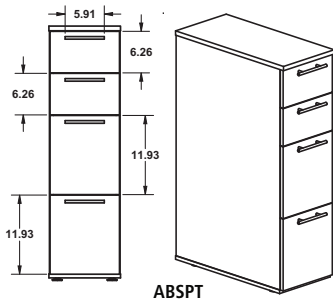

REPLACEMENT LOCK CORES

- Allows pedestals and laterals to be keyed uniquely for up to fifteen different workstations
- Master key available
- Must purchase a core removal tool to change locks cores

Model No.	Description	Weight	List Price
REALCC0311 through REALCC0325	Replacement Core with Keys, Silver	1	29.00
REALCRK	Core Removal Tool	1	29.00
REALCMK	Master Key	1	29.00

SKINNY PEDESTAL

Model No.	Description	Dimensions	Weight	List Price
ABSP	Skinny Pedestal	10¼" W x 23" D x 24½" H	53	398.00
ABSPT	Skinny Pedestal (Tall)	10¼" W x 23" D x 38½" H	86	517.00

- Front 3 casters are 2" high locking casters
- Available in Aberdeen® laminate colors

CENTER DRAWER

- Can be used under any work surface (except APT7236 Peninsula Desk)
- Solid wood frame construction
- Drawer operates smoothly on full-extension ball bearing suspension
- Available in Graphite with Black drawer front only

Model No.	Dimensions	Weight	List Price
ACD	25" W x 18" D x 2" H Assembled	13	211.00
ACD530	25" W x 12½" D x 2" H Use with 30" D Height-Adjustable Desks	13	209.00