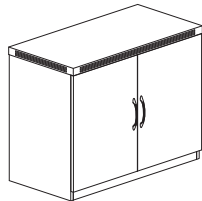

Model No.	Description	Dimensions	Weight	List Price
APST	Personal Storage Tower	24"W x 24"D x 68¾"H	248	1,409.00

**GLASS DISPLAY CABINET**

- Glass is tempered for safety and durability
- Two (2) adjustable shelves on 1¼" increments with a total of 5" of adjustment
- Curved metal pulls with Brushed Nickel finish. Additional pull options available
- Grommet in back panel for wall access
- Mouse hole in shelf to permit vertical routing of cables

Model No.	Description	Dimensions	Weight	List Price
AGDC	Glass Display Cabinet	36"W x 18"D x 39¾"H	135	1,142.00

**STORAGE CABINET**

- Self-closing hinged doors
- One shelf adjustable on 1¼" increments with a total of 5" of adjustment
- Shelf contains corner mouse hole for vertical cable management
- Mouse hole in back panel for wall access
- Curved metal pulls with Brushed Nickel finish. Additional pull options available