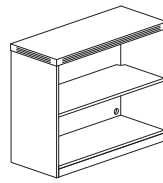

Office Suites
Seating
Tables & Desks
Meeting Essentials
Personal Organization
Ergonomics
High Density Storage
Storage & Filing
Facilities
Technology Furniture
Art & Engineering
K-12 Education

HUTCH TACK PANEL

- Attaches to Hutch back panel using adhesive tape
- Allows for access to the Hutch's grommet for cable management
- Available in Black fabric only

Model No.	Description	Dimensions	Weight	List Price
AFTP72	72" Fabric Tack Panel	69¾" W x ½" D x 19¼" H	6	245.00
AFTP66	66" Fabric Tack Panel	63¾" W x ½" D x 19¼" H	6	211.00
AFTP60	60" Fabric Tack Panel	57¾" W x ½" D x 19¼" H	5	192.00

PAPER MANAGEMENT ORGANIZERS

- Can accommodate legal-sized documents
- Sized to fit under Hutch

Model No.	Description	Dimensions	Weight	List Price
AVPM	Vertical Paper Management	15" W x 11¾" D x 20¼" H	31	245.00
AHPM	Horizontal Paper Management	15" W x 11¾" D x 20¼" H	32	245.00

BOOKCASES

- Shelves are adjustable on 1¼" increments with 5" of total adjustment
- Shelves contain corner mouse holes for vertical cable management
- Back panel provides grommet for wall access
- Quarter Round Bookcase shelf support 25. lbs per shelf
- Standard Bookcases support 75 lbs. per shelf, evenly distributed

Model No.	Description	Dimensions	Weight	List Price
AB5S36	5 Shelf Bookcase (1 fixed shelf)	36" W x 15" D x 68¾" H	175	827.00
AB3S36	3 Shelf Bookcase	36" W x 15" D x 39⅞" H	117	687.00
AB2S36	2 Shelf Bookcase	36" W x 15" D x 29½" H	93	563.00
ABQ2	2 Shelf Quarter Round (1 fixed shelf)	18" W x 18" D x 29½" H	80	351.00

AB2S36