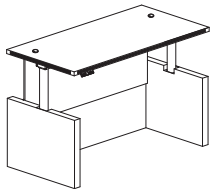

- Dual motor base
- Hidden Modesty Panel will rise as the Desk rises

Model No.	Description	Dimensions	Weight	List Price
ARDH7236	72" Conference Front Desk with Base	72"W x 36"D x 29½ - 49¼"H	310	2,303.00

Aberdeen Height-Adjustable Straight Front Desk