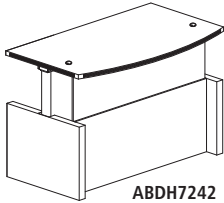

- Adjusts easily from 29½ - 49¼"
- Surfaces are abrasion and stain resistant for durability
- Includes built-in Brushed Nickel grommets to connect to power with ease
- All pieces feature durable 1⅝" thick work surfaces, with a distinctive fluted edge and vertical grain modesty panels
- Pieces coordinate with Aberdeen® Desking, Conference and Reception Furniture
- Drive System 110V, 60Hz AC input 120V DC motor draws a maximum of 3 amps for quick and easy movement

- Moves at a speed of ¾" per second for quick adjustment
- Control Switch has simple Up/Down Buttons; sold as standard for ease of reconfiguration
- Dual motor system base
- Hidden Modesty Panel will rise as the Desk rises
- **Laminate Options:** Cherry-LCR, Gray Steel-LGS, Mocha-LDC, Maple-LMA

Aberdeen Height-Adjustable Bow Front Desk

- Dual motor base
- Hidden Modesty Panel will rise as the Desk rises

Model No.	Description	Dimensions	Weight	List Price
ABDH7242	72" Bow Front Desk with Base	72"W x 42"D x 29½ - 49¼"H	317	2,420.00
ABDH6642	66" Bow Front Desk with Base	66"W x 42"D x 29½ - 49¼"H	306	2,384.00

Aberdeen Height-Adjustable Conference Front Desk