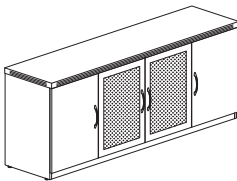

Model No.	Description	Dimensions	Weight	List Price
APST	Personal Storage Tower	24"W x 24"D x 68¾"H	248	1,409.00

**GLASS DISPLAY CABINET**

- Glass is tempered for safety and durability
- Two (2) adjustable shelves on 1¼" increments with a total of 5" of adjustment
- Curved metal pulls with Brushed Nickel finish. Additional pull options available
- Grommet in back panel for wall access
- Mouse hole in shelf to permit vertical routing of cables

Model No.	Description	Dimensions	Weight	List Price
AGDC	Glass Display Cabinet	36"W x 18"D x 39¾"H	135	1,142.00

**STORAGE CABINET**

- Self-closing hinged doors
- One shelf adjustable on 1¼" increments with a total of 5" of adjustment
- Shelf contains corner mouse hole for vertical cable management
- Mouse hole in back panel for wall access
- Curved metal pulls with Brushed Nickel finish. Additional pull options available

Model No.	Description	Dimensions	Weight	List Price
ASC	Storage Cabinet	36"W x 18"D x 29½"H	132	880.00

**LOW WALL CABINET**

- Self-closing hinged doors
- One shelf per compartment adjustable on 1¼" increments with a total of 5" of adjustment. (3 shelves total)
- Shelves contain corner mouse hole for vertical cable management
- Mouse hole in back panel for wall access
- Curved metal pulls with Brushed Nickel finish standard. Additional pull options available