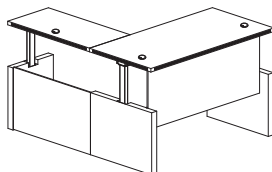

- Dual motor base
- Hidden Modesty Panel will rise as the Desk rises
- No hidden modesty panel on the return
- Return is 20" deep

Model No.	Description	Dimensions	Weight	List Price
AT58	72 x 36" Straight Front Desk with Return and Base	72"W x 84" D x 29½ - 49¼"H	427	3,340.00
AT59	72 x 30" Straight Front Desk with Return and Base	72"W x 78" D x 29½ - 49¼"H	403	3,294.00
AT60	66 x 30" Straight Front Desk with Return and Base	66"W x 78" D x 29½ - 49¼"H	397	3,260.00
AT61	60 x 30" Straight Front Desk with Return and Base	60"W x 78" D x 29½ - 49¼"H	385	3,226.00