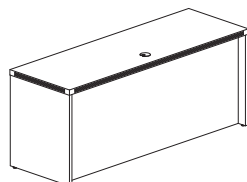

CREDENZA

- 1½" thick work surface
- One grommet in surface, standard
- Full-height, vertical grain, modesty panel included

- Mouse hole in modesty panel for cable pass through
- Modesty panel is recessed 3" for outlet clearance

Model No.	Description	Dimensions	Weight	List Price
ACD7224	72" Credenza	72"W x 24"D x 29½"H	160	739.00
ACD6624	66" Credenza	66"W x 24"D x 29½"H	151	703.00
ACD6024	60" Credenza	60"W x 24"D x 29½"H	142	668.00