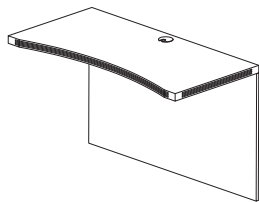

BRIDGE

- Universal mounting to right or left side of Desk
- Not free-standing. Requires connection to Credenza and Desk
- 1½" thick work surface
- Full-height, vertical grain modesty panel included
- Modesty panel is flush against Bridge
- One grommet in surface, standard
- Mouse hole in modesty panel for cable pass through

Model No.	Description	Dimensions	Weight	List Price
ACB4824	48" Curved Bridge	48"W x 24"D x 29½"H	74	455.00
ACB4224	42" Curved Bridge	42"W x 24"D x 29½"H	63	420.00