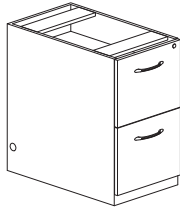

AFF26

PEDESTAL FILE FOR CREDENZA/RETURN/EXTENDED CORNER

- Pedestals have integrated cable management access at top and bottom of ped
- Ped tops are unfinished. Must be attached to underside of surface
- Pedestals cannot be used with height-adjustable desks
- Feature dual-purpose pencil drawers for storing supplies or laptops
- All locks are keyed alike. Lock cores are removable for keying suites individually
- Mobile kit contains 1" thick surface and five (5) casters to be used for APBF20 only
- Curved metal pulls with Brushed Nickel finish
- File drawers accommodate letter or legal size hanging file folders
- Pedestals ship fully assembled