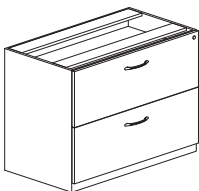

Model No.	Description	Dimensions	Weight	List Price
ACLF36	36" Credenza Lateral File	36"W x 20"D x 27½"H	126	968.00

FREESTANDING LATERAL FILE

- 1½" surface allows it to be used alone or next to any Credenza or Return
- Drawers can support up to 2 lbs. per inch
- Drawers can be configured for front-to-back or side-to-side filing
- Curved metal pulls with Brushed Nickel finish
- All locks are keyed alike. Lock cores are removable for keying suites individually