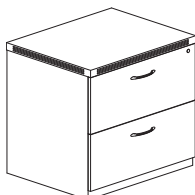

Model No.	Description	Dimensions	Weight	List Price
AFLF30	30" Freestanding Lateral File	30"W x 24"D x 29½"H	201	1,142.00
AFLF36	36" Freestanding Lateral File	36"W x 24"D x 29½"H	240	1,232.00