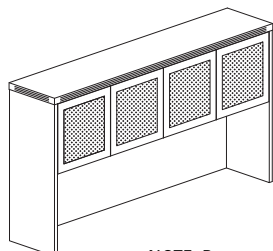

HUTCH WITH GLASS DOORS

- Glass is tempered for safety and durability
- Features four cabinet styled doors with self-closing hinges
- Back panel features two cable grommets
- 21½" clearance between work surface and bottom of shelf
- Accepts optional Fabric Tack Panel and Task Light

Model No.	Description	Dimensions	Weight	List Price
AHG72	72" Hutch with Glass Doors	72" W x 15" D x 39⅝" H	142	1,232.00

NOTE: Recommended under-cabinet LED Task Light is model EZDP. Other LED Task/Desk lighting is available in the Ergonomics section page 288-289.

These products are subject to California Proposition 65. Please visit the product detail page on our website for specific information.

Office Suites
Seating
Tables & Desks
Meeting Essentials
Personal Organization
Ergonomics
High Density Storage
Storage & Filing
Facilities
Technology Furniture
Art & Engineering
Education
K-12