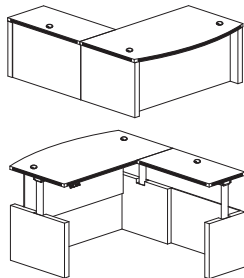

Aberdeen Height-Adjustable Bow Front Desk with Return

- Dual motor system base
- Hidden Modesty Panel will rise as the Desk rises
- No hidden modesty panel on the return
- Return is 20" deep

Model No.	Description	Dimensions	Weight	List Price
AT56	72 x 42" Bow Front Desk with Return with Base	72"W x 90" D x 29½ - 49¼"H	434	3,456.00
AT57	66 x 42" Bow Front Desk with Return with Base	66"W x 90" D x 29½ - 49¼"H	423	3,422.00

Aberdeen Height-Adjustable Straight Front Desk with Return