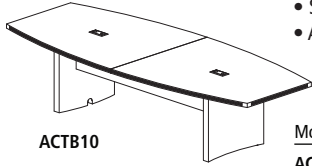

CONFERENCE TABLES

- 1½" thick work surface
- Surfaces feature hollow core construction
- Boat-shaped conference tables standard with two grommets (6' has one centered grommet, 18' has 3 grommets)
- Boat-shaped conference tables accept power module for power and data access
- Round conference tables have one round grommet
- Conference table legs have cable chimney for concealed cable management from surface to floor
- Tops larger than 96" have multi-piece top surfaces connected via steel cam post and steel connecting plates
- Large conference tables ship in multiple cartons
- Structural modesty panel conceals horizontal cable management
- ACTB18 not available in Gray Steel