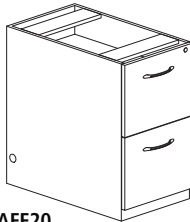

AFF20

LATERAL FILE FOR CREDENZA/RETURN/EXTENDED CORNER

- Credenza Laterals slide easily under any surface
- Credenza Lateral top is unfinished
- Drawers can support up to 2 lbs. per inch
- Curved metal pulls with Brushed Nickel finish
- All locks are keyed alike. Lock cores are removable for keying suites individually