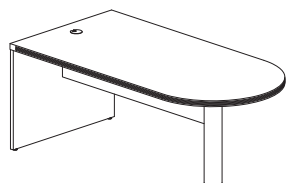

FREESTANDING PENINSULA DESK

- 1½" thick work surface
- Modesty panel is 12"H
- One grommet in surface, standard
- Mouse hole in modesty panel for cable pass through
- Does not accommodate a center drawer

Model No.	Description	Dimensions	Weight	List Price
APT7236	72" Freestanding Peninsula	72"W x 36"D x 29½"H	172	1,019.00