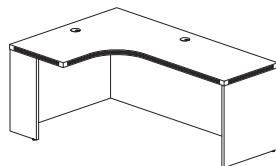

**BRIDGE**  

- Universal mounting to right or left side of Desk
- Not free-standing. Requires connection to Credenza and Desk
- 1½" thick work surface
- Full-height, vertical grain modesty panel included
- Modesty panel is flush against Bridge
- One grommet in surface, standard
- Mouse hole in modesty panel for cable pass through

Model No.	Description	Dimensions	Weight	List Price
ACB4824	48" Curved Bridge	48"W x 24"D x 29½"H	74	455.00
ACB4224	42" Curved Bridge	42"W x 24"D x 29½"H	63	420.00

**RETURN**  

- Returns are non-handed
- Not free-standing. Requires connection to Credenza, Desk or Extended corner
- Mouse hole in modesty panel for cable pass through
- Modesty panel is flush against Return
- One grommet in surface, standard
- 1½" thick work surface
- Full-height, vertical grain modesty panel included

Model No.	Description	Dimensions	Weight	List Price
AR4824	48" Return	48"W x 24"D x 29½"H	105	528.00
AR4224	42" Return	42"W x 24"D x 29½"H	96	475.00
AR3624	36" Return	36"W x 24"D x 29½"H	87	439.00

**EXTENDED CORNER**  