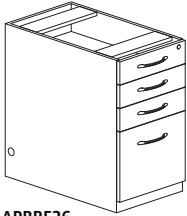

Office Suites
Seating
Tables & Desks
Meeting Essentials
Personal Organization
Ergonomics
High Density Storage
Storage & Filing
Facilities
Technology Furniture
Art & Engineering
K-12 Education

PEDESTAL FILE FOR DESK

- Pedestals have integrated cable management access at top and bottom of Pedestals
- Pedestal tops are unfinished. Must be attached to underside
- Pedestals cannot be used with height-adjustable desks
- Feature dual-purpose pencil drawers for storing supplies or laptops
- All locks are keyed alike. Lock cores are removable for keying suites individually
- Curved metal pulls with Brushed Nickel finish
- File drawers accommodate letter- or legal-size hanging file folders
- Pedestals ship fully assembled

Model No.	Description	Dimensions	Weight	List Price
APBF26	Suspended Desk Pencil/Box/File Pedestal	15¼"W x 26½"D x 22½"H	76	579.00
APBBF26	Desk Pencil/Box/Box/File Pedestal	15¼"W x 26½"D x 27½"H	90	791.00
AFF26	Desk File/File Pedestal	15¼"W x 26½"D x 27½"H	86	757.00

APBBF26

PEDESTAL FILE FOR CREDENZA/RETURN/EXTENDED CORNER

- Pedestals have integrated cable management access at top and bottom of ped
- Ped tops are unfinished. Must be attached to underside of surface
- Pedestals cannot be used with height-adjustable desks
- Feature dual-purpose pencil drawers for storing supplies or laptops
- All locks are keyed alike. Lock cores are removable for keying suites individually
- Mobile kit contains 1" thick surface and five (5) casters to be used for APBF20 only
- Curved metal pulls with Brushed Nickel finish
- File drawers accommodate letter or legal size hanging file folders
- Pedestals ship fully assembled