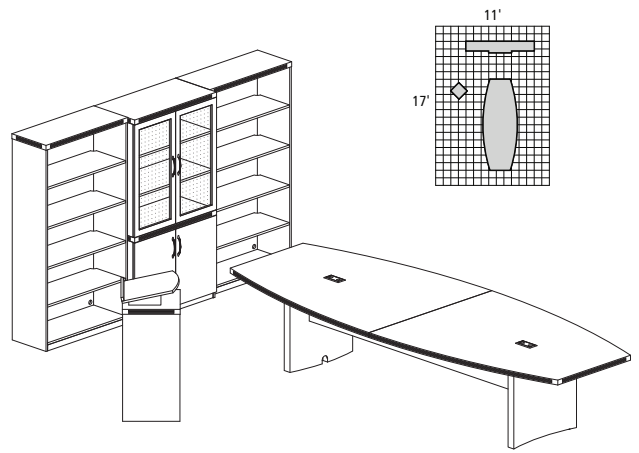

ABERDEEN TYPICAL #40

Consists of:

QTY.	MODEL NO.	DESCRIPTION	LIST PRICE EACH
1	ACTB12	Boat Conference Table 144 x 48"	2,437.00
1	ASC	Storage Cabinet	880.00
1	AGDC	Glass Display Cabinet	1,142.00
2	AB5536	5 Shelf Bookcase	827.00
1	ALCT	Lectern	633.00

AT40 6,747.00