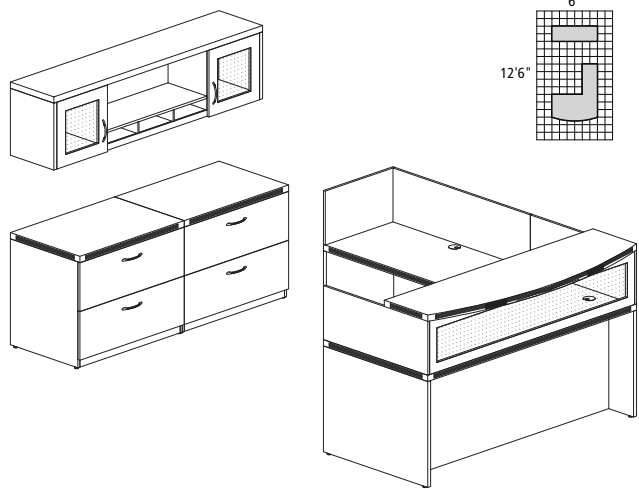

ABERDEEN TYPICAL #37

Consists of:

QTY.	MODEL NO.	DESCRIPTION	LIST PRICE EACH
1	ARD7236	Rectangular Conference Desk, 72 x 36"	916.00
1	AR4824	Return, 48 x 24"	528.00
1	ARDTC	Reception Desk Transaction Counter	827.00
1	ARRS	Reception Return Screen	278.00
2	AFLF36	Freestanding Lateral File, 36 x 24"	1,232.00
1	AWG72	Wall Mount Hutch, 72"W	866.00

AT37 5,879.00