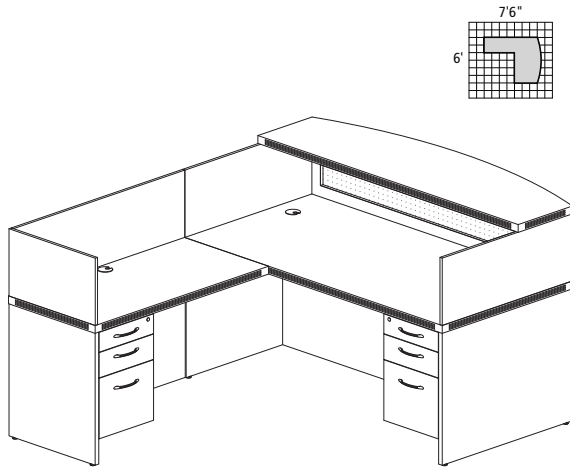

• Order complete suites using "AT__" models.

ABERDEEN TYPICAL #36

Consists of:

QTY.	MODEL NO.	DESCRIPTION	LIST PRICE EACH
1	ARD7236	Rectangular Conference Desk, 72 x 36"	916.00
1	AR4824	Return, 48 x 24"	528.00
1	APBF20	Suspended Credenza Pencil/Box/File Pedestal	521.00
1	APBF26	Suspended Desk Pencil/Box/File Pedestal	579.00
1	ARDTC	Reception Desk Transaction Counter	827.00
1	ARRS	Reception Return Screen	278.00

AT36 3,649.00