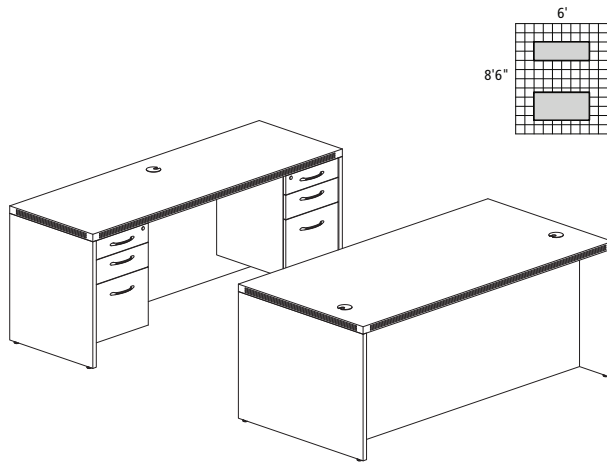

- Order complete suites using "AT\_\_" models.

**ABERDEEN TYPICAL #1**

Consists of:

QTY.	MODEL NO.	DESCRIPTION	LIST PRICE EACH
1	ARD7236	Rectangular Conference Desk 72 x 36"	916.00
1	ACD7224	Credenza 72 x 24"	739.00
2	APBF26	Suspended Desk Pencil/Box/File Pedestal	579.00
2	APBF20	Suspended Credenza Pencil/Box/File Pedestal	521.00

**AT1 3,854.00**

**ABERDEEN TYPICAL #2**

Consists of:

QTY.	MODEL NO.	DESCRIPTION	LIST PRICE EACH
1	ARD7236	Rectangular Conference Desk 72 x 36"	916.00
1	ACD7224	Credenza 72 x 24"	739.00
1	ACB4824	Contour Bridge 48 x 24"	455.00
1	APBF26	Suspended Desk Pencil/Box/File Pedestal	579.00
1	ACLF36	Credenza Lateral File 36 x 20"	968.00
1	AHW72	Hutch with Wood Doors, 72"W	880.00