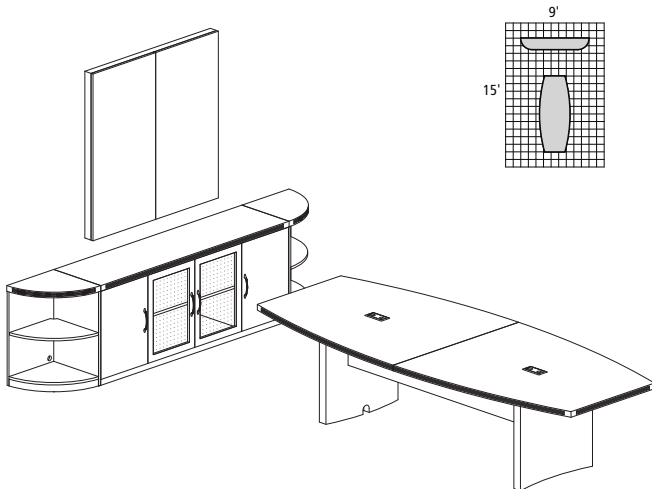

ABERDEEN TYPICAL #39

Consists of:

QTY.	MODEL NO.	DESCRIPTION	LIST PRICE EACH
1	ACTB10	Boat Conference Table, 120 x 48"	2,040.00
1	ALC	Low Wall Cabinet	1,586.00
2	ABQ2	2 Shelf 1/4 Round	351.00
1	AVPB	Visual Presentation Board	1,207.00

AT39 5,416.00