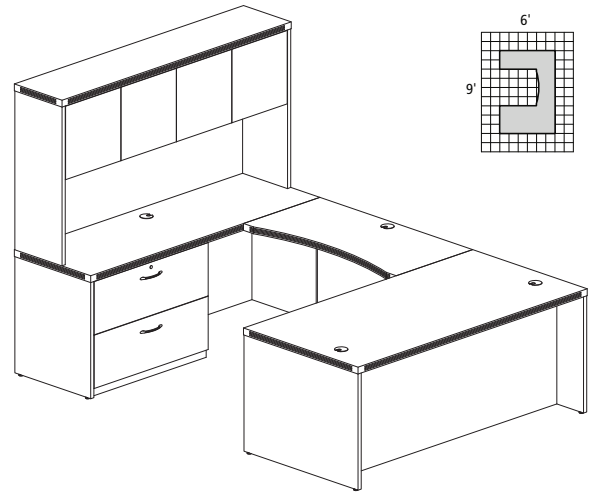

- Order complete suites using "AT\_\_" models.

**ABERDEEN TYPICAL #1**

Consists of:

QTY.	MODEL NO.	DESCRIPTION	LIST PRICE EACH
1	ARD7236	Rectangular Conference Desk 72 x 36"	916.00
1	ACD7224	Credenza 72 x 24"	739.00
2	APBF26	Suspended Desk Pencil/Box/File Pedestal	579.00
2	APBF20	Suspended Credenza Pencil/Box/File Pedestal	521.00

**AT1 3,854.00**

**ABERDEEN TYPICAL #2**

Consists of:

QTY.	MODEL NO.	DESCRIPTION	LIST PRICE EACH
1	ARD7236	Rectangular Conference Desk 72 x 36"	916.00
1	ACD7224	Credenza 72 x 24"	739.00
1	ACB4824	Contour Bridge 48 x 24"	455.00
1	APBF26	Suspended Desk Pencil/Box/File Pedestal	579.00
1	ACLF36	Credenza Lateral File 36 x 20"	968.00
1	AHW72	Hutch with Wood Doors, 72"W	880.00