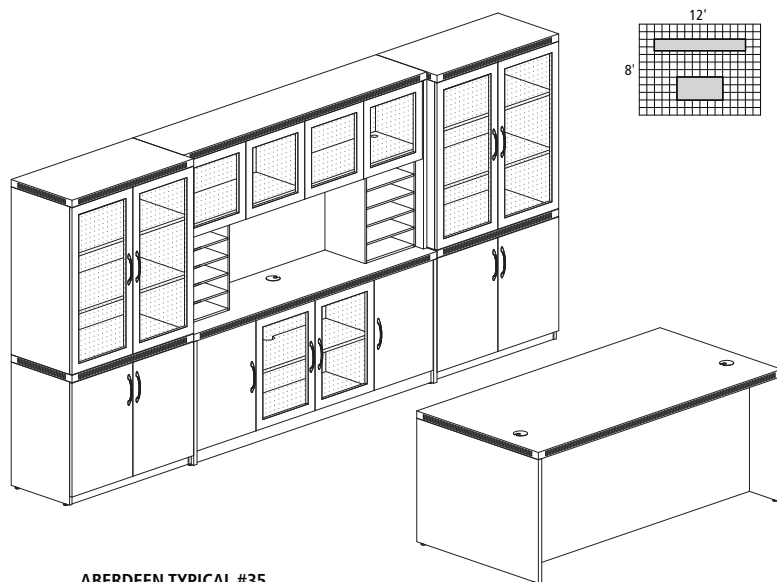

ABERDEEN TYPICAL #35

Consists of:

QTY.	MODEL NO.	DESCRIPTION	LIST PRICE EACH
1	ARD7236	Rectangular Conference Desk, 72 x 36"	916.00
1	APBBF26	Desk Pencil/Box/Box/File Pedestal	791.00
1	AFF26	Desk File/File Pedestal	757.00
1	ALC	Low Wall Cabinet	1,586.00
2	ASC	Storage Cabinet	880.00
2	AGDC	Glass Display Cabinet	1,142.00
1	AHG72	Hutch with Glass Doors, 72"W	1,232.00
2	AHPM	Horizontal Paper Management	245.00
AT35			9,820.00