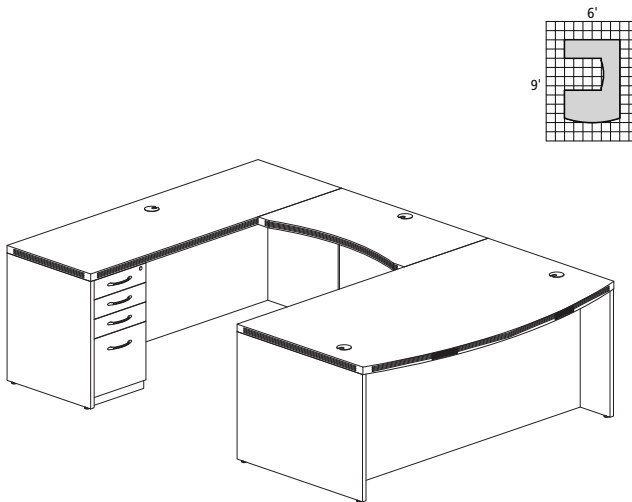

**AT1 3,854.00**

**ABERDEEN TYPICAL #2**

Consists of:

QTY.	MODEL NO.	DESCRIPTION	LIST PRICE EACH
1	ARD7236	Rectangular Conference Desk 72 x 36"	916.00
1	ACD7224	Credenza 72 x 24"	739.00
1	ACB4824	Contour Bridge 48 x 24"	455.00
1	APBF26	Suspended Desk Pencil/Box/File Pedestal	579.00
1	ACLF36	Credenza Lateral File 36 x 20"	968.00
1	AHW72	Hutch with Wood Doors, 72"W	880.00

**AT2 4,536.00**

**ABERDEEN TYPICAL #3**

Consists of:

QTY.	MODEL NO.	DESCRIPTION	LIST PRICE EACH
1	ABD7242	Bowfront Desk, 72 x 42"	1,057.00
1	ACD7224	Credenza, 72 x 24"	739.00
1	ACB4224	Contour Bridge, 42 x 24"	420.00
1	APBBF26	Desk Pencil/Box/Box/File Pedestal	791.00
1	APBBF20	Credenza Pencil/Box/Box/File Pedestal	703.00