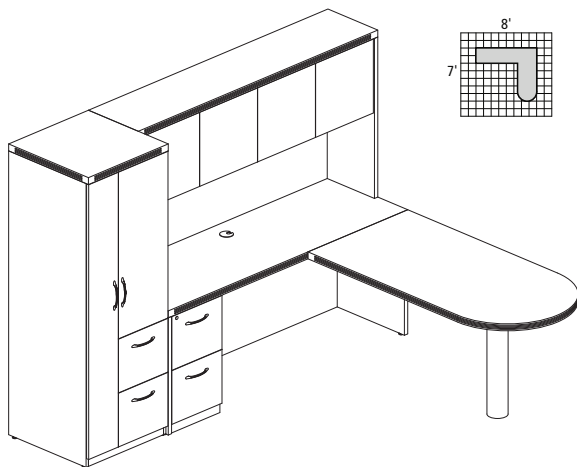

- Order complete suites using "AT_" models.

ABERDEEN TYPICAL #22

Consists of:

QTY.	MODEL NO.	DESCRIPTION	LIST PRICE EACH
1	APR6030	Peninsula Return, 60 x 30"	697.00
1	ACD7224	Credenza, 72 x 24"	739.00
1	AFF20	Credenza File/File Pedestal	668.00
1	APST	Personal Storage Tower	1,409.00
1	AHW72	Hutch with Wood Doors, 72"W	880.00
AT22			4,394.00