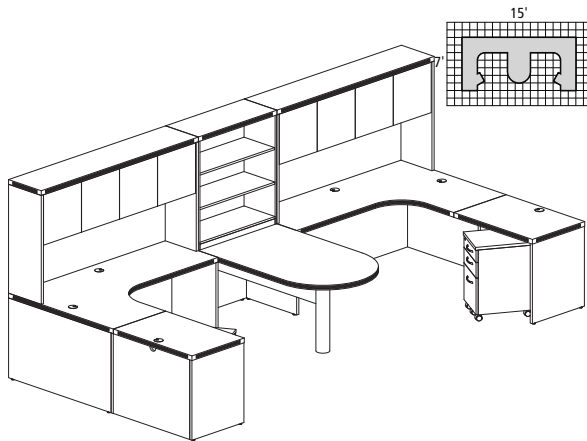

**AT5 4,942.00**

• Order complete suites using "AT\_" models.

**ABERDEEN TYPICAL #10**

Consists of:

QTY.	MODEL NO.	DESCRIPTION	LIST PRICE EACH
1	ABD7242	Bowfront Desk, 72 x 42"	1,057.00
1	ACB4224	Contour Bridge, 42 x 24"	420.00
1	ACD7224	Credenza, 72 x 24"	739.00
1	APBBF26	Desk Pencil/Box/Box/File Pedestal	791.00
1	AFF20	Credenza File/File Pedestal	668.00
1	AFLF36	Freestanding Lateral File, 36 x 24"	1,232.00
1	AHW72	Hutch with Wood Doors, 72"W	880.00
1	AHPM	Horizontal Paper Management	245.00
1	AVPM	Vertical Paper Management	245.00

**AT10 6,278.00**

**ABERDEEN TYPICAL #11**

Consists of:

QTY.	MODEL NO.	DESCRIPTION	LIST PRICE EACH
1	APT7236	Freestanding Peninsula, 72 x 36"	1,019.00
1	AR4824	Return, 48 x 24"	528.00
1	APBF20	Suspended Credenza Pencil/Box/File Pedestal	521.00

**AT11 2,067.00**

**ABERDEEN TYPICAL #17**

Consists of:

QTY.	MODEL NO.	DESCRIPTION	LIST PRICE EACH
1	APT7236	Freestanding Peninsula, 72 x 36"	1,019.00
1	AEC72R	Extended Corner, Right, 72 x 48"	1,180.00
1	AEC72L	Extended Corner, Left, 72 x 48"	1,180.00
2	AR3624	Return, 36 x 24"	439.00
2	APBF20	Suspended Credenza Pencil/Box/File Pedestal	521.00
2	AMK20	Mobile Kit for Suspended Credenza Pedestal	175.00
2	AHW72	Hutch with Wood Doors, 72"W	880.00
1	AB3536	3 Shelf Bookcase	687.00

**AT17 8,097.00**

**ABERDEEN TYPICAL #18**

Consists of:

QTY.	MODEL NO.	DESCRIPTION	LIST PRICE EACH
1	APT7236	Freestanding Peninsula, 72 x 36"	1,019.00
1	AEC72R	Extended Corner, Right, 72 x 48"	1,180.00
1	AEC72L	Extended Corner, Left, 72 x 48"	1,180.00
2	AFTP72	72" Fabric Tack Panel	245.00
2	AR4824	Return, 48 x 24"	528.00
2	AFF20	Credenza File/File Pedestal	668.00
2	ACLF36	Credenza Lateral File, 36 x 20"	968.00
2	AHW72	Hutch with Wood Doors, 72"W	880.00
1	AB3536	3 Shelf Bookcase	687.00