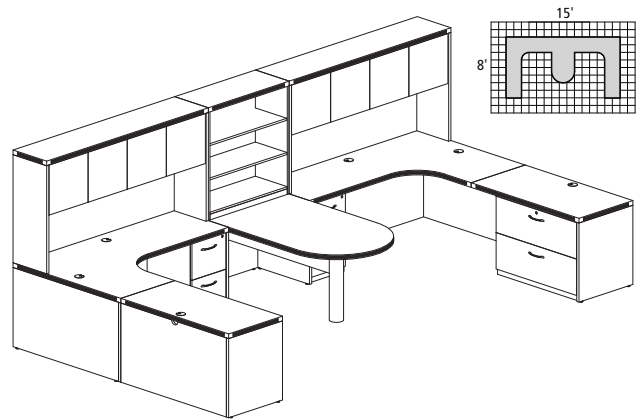

**AT11 2,067.00**

**ABERDEEN TYPICAL #17**

Consists of:

QTY.	MODEL NO.	DESCRIPTION	LIST PRICE EACH
1	APT7236	Freestanding Peninsula, 72 x 36"	1,019.00
1	AEC72R	Extended Corner, Right, 72 x 48"	1,180.00
1	AEC72L	Extended Corner, Left, 72 x 48"	1,180.00
2	AR3624	Return, 36 x 24"	439.00
2	APBF20	Suspended Credenza Pencil/Box/File Pedestal	521.00
2	AMK20	Mobile Kit for Suspended Credenza Pedestal	175.00
2	AHW72	Hutch with Wood Doors, 72"W	880.00
1	AB3536	3 Shelf Bookcase	687.00

**AT17 8,097.00**

**ABERDEEN TYPICAL #18**

Consists of:

QTY.	MODEL NO.	DESCRIPTION	LIST PRICE EACH
1	APT7236	Freestanding Peninsula, 72 x 36"	1,019.00
1	AEC72R	Extended Corner, Right, 72 x 48"	1,180.00
1	AEC72L	Extended Corner, Left, 72 x 48"	1,180.00
2	AFTP72	72" Fabric Tack Panel	245.00
2	AR4824	Return, 48 x 24"	528.00
2	AFF20	Credenza File/File Pedestal	668.00
2	ACLF36	Credenza Lateral File, 36 x 20"	968.00
2	AHW72	Hutch with Wood Doors, 72"W	880.00
1	AB3536	3 Shelf Bookcase	687.00