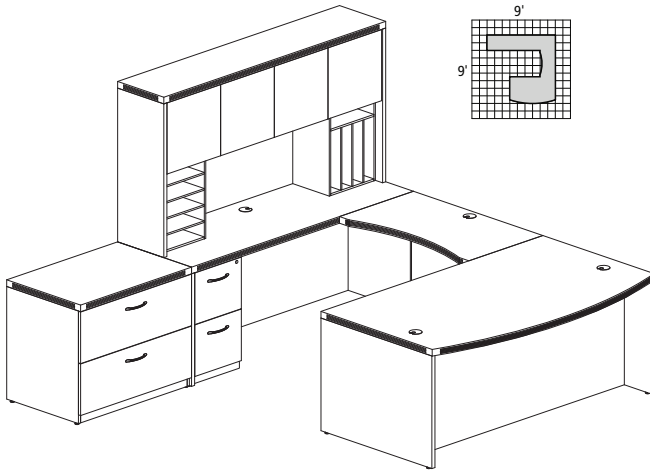

**AT3 3,710.00**

**ABERDEEN TYPICAL #5**

Consists of:

QTY.	MODEL NO.	DESCRIPTION	LIST PRICE EACH
1	ABD7242	Bowfront Desk, 72 x 42"	1,057.00
1	ACD7224	Credenza, 72 x 24"	739.00
1	ACB4224	Contour Bridge, 42 x 24"	420.00
1	APBBF26	Desk Pencil/Box/Box/File Pedestal	791.00
1	APBBF20	Credenza Pencil/Box/Box/File Pedestal	703.00
1	AHG72	Hutch with Glass Doors, 72"W	1,232.00

**AT5 4,942.00**

• Order complete suites using "AT\_" models.

**ABERDEEN TYPICAL #10**

Consists of:

QTY.	MODEL NO.	DESCRIPTION	LIST PRICE EACH
1	ABD7242	Bowfront Desk, 72 x 42"	1,057.00
1	ACB4224	Contour Bridge, 42 x 24"	420.00
1	ACD7224	Credenza, 72 x 24"	739.00
1	APBBF26	Desk Pencil/Box/Box/File Pedestal	791.00
1	AFF20	Credenza File/File Pedestal	668.00
1	AFLF36	Freestanding Lateral File, 36 x 24"	1,232.00
1	AHW72	Hutch with Wood Doors, 72"W	880.00
1	AHPM	Horizontal Paper Management	245.00
1	AVPM	Vertical Paper Management	245.00