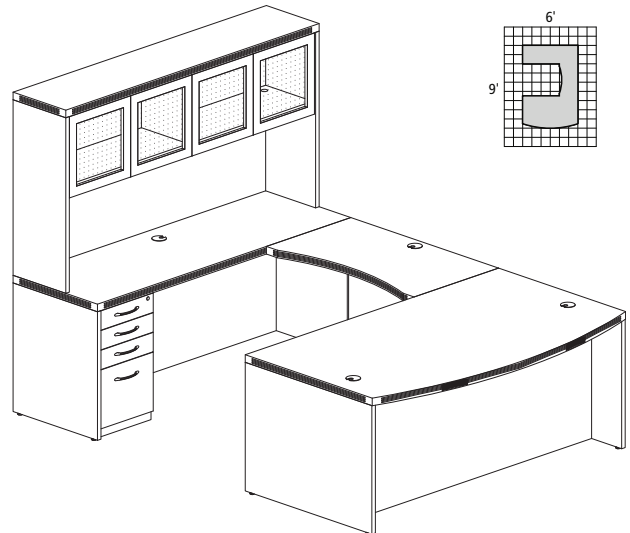

ABERDEEN TYPICAL #5

Consists of:

QTY.	MODEL NO.	DESCRIPTION	LIST PRICE EACH
1	ABD7242	Bowfront Desk, 72 x 42"	1,057.00
1	ACD7224	Credenza, 72 x 24"	739.00
1	ACB4224	Contour Bridge, 42 x 24"	420.00
1	APBBF26	Desk Pencil/Box/Box/File Pedestal	791.00
1	APBBF20	Credenza Pencil/Box/Box/File Pedestal	703.00
1	AHG72	Hutch with Glass Doors, 72"W	1,232.00

AT5 4,942.00