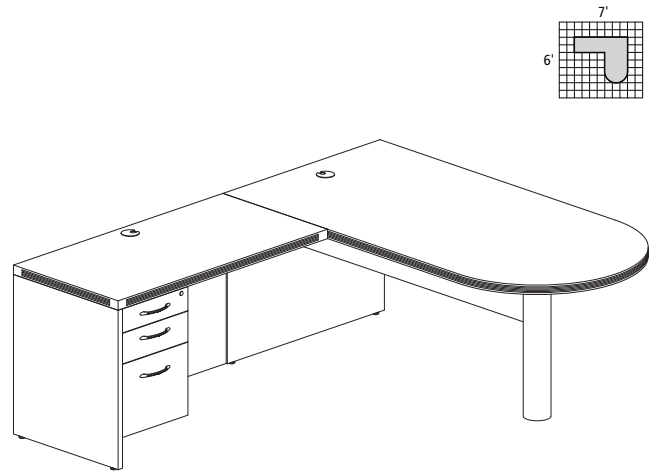

ABERDEEN TYPICAL #11

Consists of:

QTY.	MODEL NO.	DESCRIPTION	LIST PRICE EACH
1	APT7236	Freestanding Peninsula, 72 x 36"	1,019.00
1	AR4824	Return, 48 x 24"	528.00
1	APBF20	Suspended Credenza Pencil/Box/File Pedestal	521.00

AT11 2,067.00