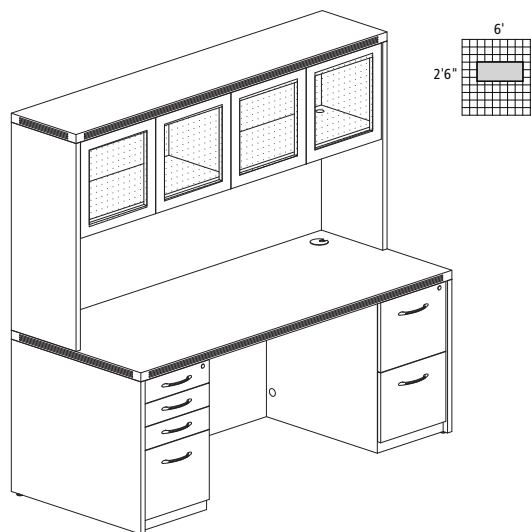

ABERDEEN TYPICAL #34

Consists of:

QTY.	MODEL NO.	DESCRIPTION	LIST PRICE EACH
1	ARD7230	Rectangular Desk, 72 x 30"	846.00
1	APBBF26	Desk Pencil/Box/Box/File Pedestal	791.00
1	AFF26	Desk File/File Pedestal	757.00
1	AHG72	Hutch with Glass Doors, 72"W	1,232.00
AT34			3,626.00