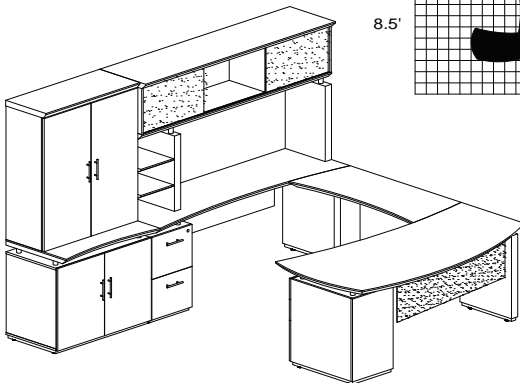

STERLING TYPICAL #1

Consists of:

QTY.	MODEL NO.	DESCRIPTION	LIST PRICE EACH
1	STRD72B	72" Right Handed Desk with (1) B/B/F Pedestal	1,621.00
1	STEB	48" Curved Bridge	492.00
1	STC72F	72" Credenza with (1) F/F Pedestal	1,281.00
1	ACD	Center Drawer	191.00
STL1			3,583.00

STERLING TYPICAL #4

Consists of:

QTY.	MODEL NO.	DESCRIPTION	LIST PRICE EACH
1	STLD66B	66" Left Handed Desk with (1) B/B/F Pedestal	1,564.00
1	STEB	48" Curved Bridge	492.00
1	STC66F	66" Credenza with (1) F/F Pedestal	1,281.00
1	ACD	Center Drawer	191.00
1	STESPH66	66" Non-Handed Hutch	1,118.00
STL4			4,645.00

STERLING TYPICAL #6

Consists of:

QTY.	MODEL NO.	DESCRIPTION	LIST PRICE EACH
1	STRD72B	72" Right Handed Desk with (1) B/B/F Pedestal	1,621.00
1	STEB	48" Curved Bridge	492.00
1	STC72F	72" Credenza with (1) F/F Pedestal	1,281.00
1	ACD	Center Drawer	191.00
1	STESPH72	72" Non-Handed Hutch	1,215.00
1	STESC	36" Freestanding Wood Storage Cabinet	763.00
1	STSCWD	36" Storage Cabinet with Wood Doors	783.00
STL6			6,344.00