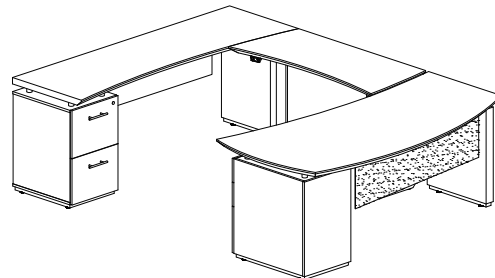

STERLING TYPICAL #10

Consists of:

QTY.	MODEL NO.	DESCRIPTION	LIST PRICE EACH
1	STED72B	72" Desk with (2) B/B/F Pedestals	2,227.00
1	STEC72F	72" Credenza with (2) F/F Pedestals	1,770.00
1	ACD	Center Drawer	191.00
1	STEDPH72	72" Hutch with (2) Shelves	1,251.00
STL10			5,438.00

STERLING TYPICAL #12

Consists of:

QTY.	MODEL NO.	DESCRIPTION	LIST PRICE EACH
1	STED72B	72" Desk with (2) B/B/F Pedestals	2,227.00
2	STEB2	36" Freestanding 2 Shelf Bookcase	561.00
2	STSCAD	36" Storage Cabinet with Acrylic Doors	952.00
1	ACD	Center Drawer	191.00
1	STST	Sofa Table	499.00
STL12			5,943.00