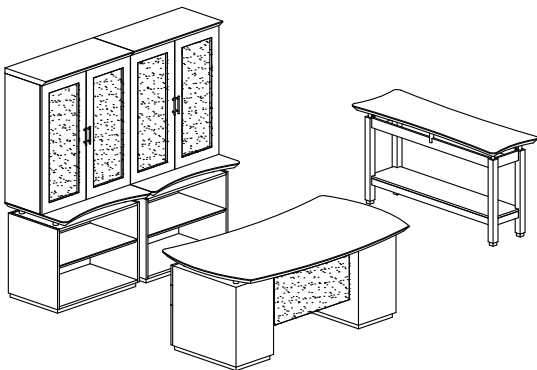

STERLING TYPICAL #9

Consists of:

QTY.	MODEL NO.	DESCRIPTION	LIST PRICE EACH
1	STED72B	72" Desk with (2) B/B/F Pedestals	2,227.00
1	STEC72F	72" Credenza with (2) F/F Pedestals	1,770.00
1	ACD	Center Drawer	191.00
STL9			4,188.00

STERLING TYPICAL #10

Consists of:

QTY.	MODEL NO.	DESCRIPTION	LIST PRICE EACH
1	STED72B	72" Desk with (2) B/B/F Pedestals	2,227.00
1	STEC72F	72" Credenza with (2) F/F Pedestals	1,770.00
1	ACD	Center Drawer	191.00
1	STEDPH72	72" Hutch with (2) Shelves	1,251.00
STL10			5,438.00