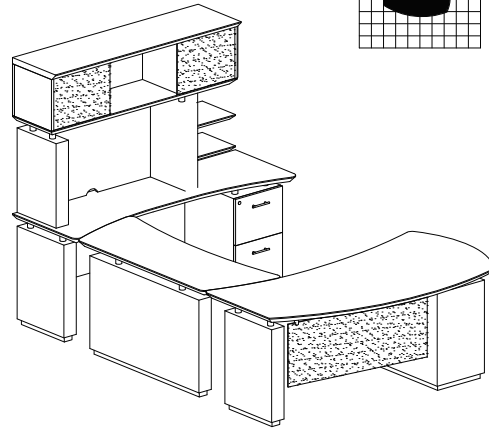

STERLING TYPICAL #1

Consists of:

QTY.	MODEL NO.	DESCRIPTION	LIST PRICE EACH
1	STRD72B	72" Right Handed Desk with (1) B/B/F Pedestal	1,621.00
1	STEB	48" Curved Bridge	492.00
1	STC72F	72" Credenza with (1) F/F Pedestal	1,281.00
1	ACD	Center Drawer	191.00
STL1			3,583.00

STERLING TYPICAL #4

Consists of:

QTY.	MODEL NO.	DESCRIPTION	LIST PRICE EACH
1	STLD66B	66" Left Handed Desk with (1) B/B/F Pedestal	1,564.00
1	STEB	48" Curved Bridge	492.00
1	STC66F	66" Credenza with (1) F/F Pedestal	1,281.00
1	ACD	Center Drawer	191.00
1	STESPH66	66" Non-Handed Hutch	1,118.00
STL4			4,645.00

STERLING TYPICAL #6

Consists of:

QTY.	MODEL NO.	DESCRIPTION	LIST PRICE EACH
1	STRD72B	72" Right Handed Desk with (1) B/B/F Pedestal	1,621.00
1	STEB	48" Curved Bridge	492.00
1	STC72F	72" Credenza with (1) F/F Pedestal	1,281.00
1	ACD	Center Drawer	191.00
1	STESPH72	72" Non-Handed Hutch	1,215.00
1	STESC	36" Freestanding Wood Storage Cabinet	763.00
1	STSCWD	36" Storage Cabinet with Wood Doors	783.00
STL6			6,344.00