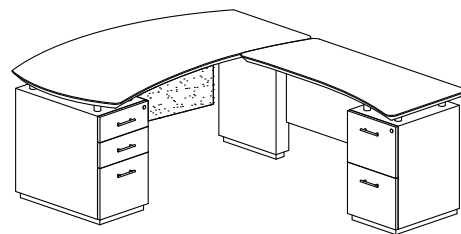

STERLING TYPICAL #4

Consists of:

QTY.	MODEL NO.	DESCRIPTION	LIST PRICE EACH
1	STLD66B	66" Left Handed Desk with (1) B/B/F Pedestal	1,564.00
1	STEB	48" Curved Bridge	492.00
1	STC66F	66" Credenza with (1) F/F Pedestal	1,281.00
1	ACD	Center Drawer	191.00
1	STESPH66	66" Non-Handed Hutch	1,118.00
STL4			4,645.00

STERLING TYPICAL #6

Consists of:

QTY.	MODEL NO.	DESCRIPTION	LIST PRICE EACH
1	STRD72B	72" Right Handed Desk with (1) B/B/F Pedestal	1,621.00
1	STEB	48" Curved Bridge	492.00
1	STC72F	72" Credenza with (1) F/F Pedestal	1,281.00
1	ACD	Center Drawer	191.00
1	STESPH72	72" Non-Handed Hutch	1,215.00
1	STESC	36" Freestanding Wood Storage Cabinet	763.00
1	STSCWD	36" Storage Cabinet with Wood Doors	783.00
STL6			6,344.00