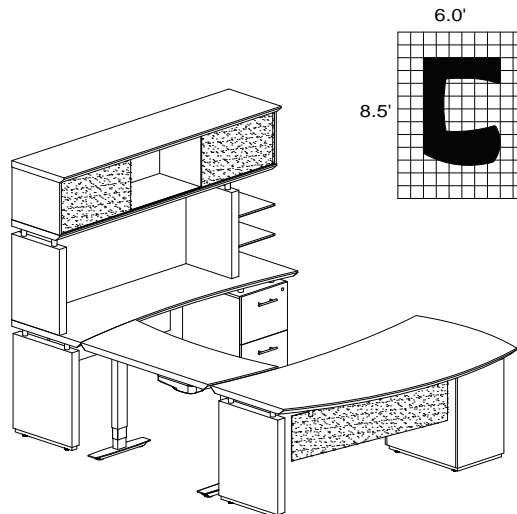

STERLING TYPICAL #34

Consists of:

QTY.	MODEL NO.	DESCRIPTION	LIST PRICE EACH
1	STRD72B	72" Right Handed Desk with (1) B/B/F Pedestal	1,621.00
1	STEBH2	48" 2-Stage Height-Adjustable Bridge	1,103.00
1	STC72F	72" Credenza with (1) F/F Pedestal	1,281.00
1	ACD	Center Drawer	191.00
STL34H2			4,217.00

STERLING TYPICAL #39

Consists of:

QTY.	MODEL	DESCRIPTION	LIST PRICE EACH
1	STLD72B	72" Left Handed Desk with (1) B/B/F Pedestal	1,621.00
1	STEBH3	48" 3-Stage Height-Adjustable Bridge	1,208.00
1	STC72F	72" Credenza with (1) F/F Pedestal	1,281.00
1	ACD	Center Drawer	191.00
STL39H3			4,240.00

STERLING TYPICAL #40

Consists of:

QTY.	MODEL	DESCRIPTION	LIST PRICE EACH
1	STRD72B	72" Right Handed Desk with (1) B/B/F Pedestal	1,621.00
1	STEBH3	48" 3-Stage Height-Adjustable Bridge	1,208.00
1	STC72F	72" Credenza with (1) F/F Pedestal	1,281.00
1	ACD	Center Drawer	191.00
1	STESPH72	72" Non-Handed Hutch	1,215.00
STL40H3			5,430.00