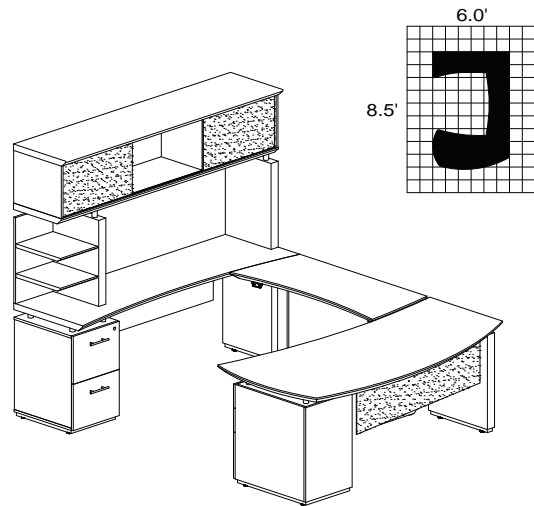

STERLING TYPICAL #12

Consists of:

QTY.	MODEL NO.	DESCRIPTION	LIST PRICE EACH
1	STED72B	72" Desk with (2) B/B/F Pedestals	2,227.00
2	STEB2	36" Freestanding 2 Shelf Bookcase	561.00
2	STSCAD	36" Storage Cabinet with Acrylic Doors	952.00
1	ACD	Center Drawer	191.00
1	STST	Sofa Table	499.00
STL12			5,943.00

STERLING TYPICAL #34

Consists of:

QTY.	MODEL NO.	DESCRIPTION	LIST PRICE EACH
1	STRD72B	72" Right Handed Desk with (1) B/B/F Pedestal	1,621.00
1	STEBH2	48" 2-Stage Height-Adjustable Bridge	1,103.00
1	STC72F	72" Credenza with (1) F/F Pedestal	1,281.00
1	ACD	Center Drawer	191.00
STL34H2			4,217.00

STERLING TYPICAL #39

Consists of:

QTY.	MODEL	DESCRIPTION	LIST PRICE EACH
1	STLD72B	72" Left Handed Desk with (1) B/B/F Pedestal	1,621.00
1	STEBH3	48" 3-Stage Height-Adjustable Bridge	1,208.00
1	STC72F	72" Credenza with (1) F/F Pedestal	1,281.00
1	ACD	Center Drawer	191.00
STL39H3			4,240.00