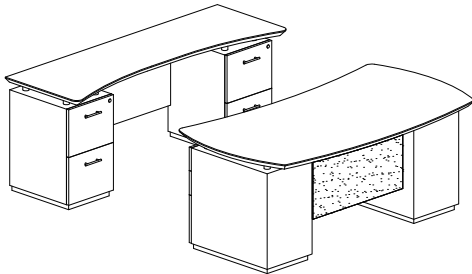

STERLING TYPICAL #6

Consists of:

QTY.	MODEL NO.	DESCRIPTION	LIST PRICE EACH
1	STRD72B	72" Right Handed Desk with (1) B/B/F Pedestal	1,621.00
1	STEB	48" Curved Bridge	492.00
1	STC72F	72" Credenza with (1) F/F Pedestal	1,281.00
1	ACD	Center Drawer	191.00
1	STESPH72	72" Non-Handed Hutch	1,215.00
1	STESC	36" Freestanding Wood Storage Cabinet	763.00
1	STSCWD	36" Storage Cabinet with Wood Doors	783.00
STL6			6,344.00

STERLING TYPICAL #7

Consists of:

QTY.	MODEL NO.	DESCRIPTION	LIST PRICE EACH
1	STLD66B	66" Left Handed Desk with (1) B/B/F Pedestal	1,564.00
1	ACD	Center Drawer	191.00
1	STERR48F	Right Handed Desk with (1) F/F Pedestal	997.00
STL7			2,751.00