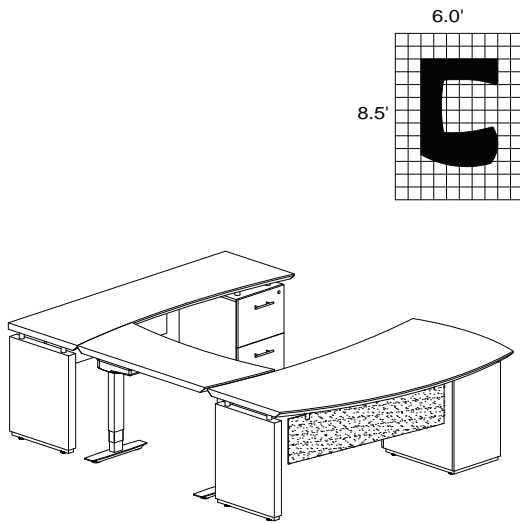

STERLING TYPICAL #12

Consists of:

QTY.	MODEL NO.	DESCRIPTION	LIST PRICE EACH
1	STED72B	72" Desk with (2) B/B/F Pedestals	2,227.00
2	STEB2	36" Freestanding 2 Shelf Bookcase	561.00
2	STSCAD	36" Storage Cabinet with Acrylic Doors	952.00
1	ACD	Center Drawer	191.00
1	STST	Sofa Table	499.00
STL12			5,943.00

STERLING TYPICAL #34

Consists of:

QTY.	MODEL NO.	DESCRIPTION	LIST PRICE EACH
1	STRD72B	72" Right Handed Desk with (1) B/B/F Pedestal	1,621.00
1	STEBH2	48" 2-Stage Height-Adjustable Bridge	1,103.00
1	STC72F	72" Credenza with (1) F/F Pedestal	1,281.00
1	ACD	Center Drawer	191.00
STL34H2			4,217.00