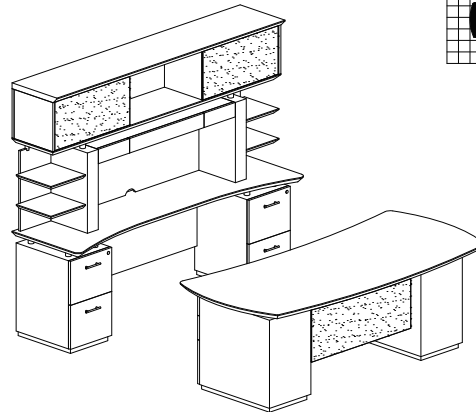

STERLING TYPICAL #6

Consists of:

QTY.	MODEL NO.	DESCRIPTION	LIST PRICE EACH
1	STRD72B	72" Right Handed Desk with (1) B/B/F Pedestal	1,621.00
1	STEB	48" Curved Bridge	492.00
1	STC72F	72" Credenza with (1) F/F Pedestal	1,281.00
1	ACD	Center Drawer	191.00
1	STESPH72	72" Non-Handed Hutch	1,215.00
1	STESC	36" Freestanding Wood Storage Cabinet	763.00
1	STSCWD	36" Storage Cabinet with Wood Doors	783.00
STL6			6,344.00

STERLING TYPICAL #7

Consists of:

QTY.	MODEL NO.	DESCRIPTION	LIST PRICE EACH
1	STLD66B	66" Left Handed Desk with (1) B/B/F Pedestal	1,564.00
1	ACD	Center Drawer	191.00
1	STERR48F	Right Handed Desk with (1) F/F Pedestal	997.00
STL7			2,751.00

STERLING TYPICAL #9

Consists of:

QTY.	MODEL NO.	DESCRIPTION	LIST PRICE EACH
1	STED72B	72" Desk with (2) B/B/F Pedestals	2,227.00
1	STEC72F	72" Credenza with (2) F/F Pedestals	1,770.00
1	ACD	Center Drawer	191.00
STL9			4,188.00