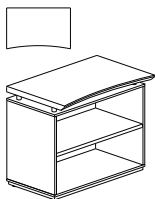

3-Shelf Bookcase

Model No.	Description	Dimensions	Weight	List Price
STSCB3	36" 3 Shelf Bookcase	35½"W x 15½"D x 41½"H	89	483.00

FREESTANDING STORAGE UNITS

- Cabinets ship fully assembled. Top surface attaches easily with Chrome stand-offs
- Cabinets can support above surface storage components
- Each cabinet includes one (1) shelf (STELF has no shelf)
- Back panels feature a mouse hole for wall access (STELF has no wall access)
- All side edge profiles are straight
- Hand-crafted, 1½" thick surfaces with knife edge profile
- Door/Drawer pulls are standard in Chrome
- Shelves are adjustable in 1¼" increments
- Shelves contain mouse hole for vertical cable management

Lateral File  

- Locks are keyed alike

Model No.	Description	Dimensions	Weight	List Price
STELF	36" Freestanding 2 Drawer Lateral File	36"W x 23"D x 29½"H	188	994.00

Freestanding Wood Door Storage Cabinet  

Model No.	Description	Dimensions	Weight	List Price
STESC	36" Freestanding Wood Storage Cabinet	36"W x 23"D x 29½"H	118	763.00

Freestanding 2 Shelf Bookcase  

Model No.	Description	Dimensions	Weight	List Price
STEB2	36" Freestanding 2 Shelf Bookcase	36" W x 23" D x 29½" H	103	561.00