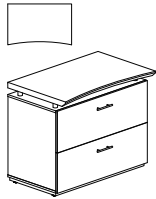

3-Shelf Bookcase

Model No.	Description	Dimensions	Weight	List Price
STSCB3	36" 3 Shelf Bookcase	35½"W x 15½"D x 41½"H	89	483.00

FREESTANDING STORAGE UNITS

- Cabinets ship fully assembled. Top surface attaches easily with Chrome stand-offs
- Cabinets can support above surface storage components
- Each cabinet includes one (1) shelf (STELF has no shelf)
- Back panels feature a mouse hole for wall access (STELF has no wall access)
- All side edge profiles are straight
- Hand-crafted, 1½" thick surfaces with knife edge profile
- Door/Drawer pulls are standard in Chrome
- Shelves are adjustable in 1¼" increments
- Shelves contain mouse hole for vertical cable management

Lateral File  

- Locks are keyed alike

Model No.	Description	Dimensions	Weight	List Price
STELF	36" Freestanding 2 Drawer Lateral File	36"W x 23"D x 29½"H	188	994.00

Freestanding Wood Door Storage Cabinet  