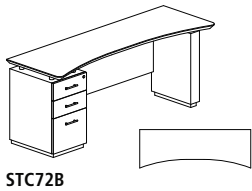

Single Pedestal Credenza

- 1½" thick surface with knife edge profile
- Stand-offs are Chrome and ship with pedestals

- 1/2 height recessed laminate modesty panel included
- Drawer pulls are standard in Chrome

Model No.	Description	Dimensions	Weight	List Price
STC72B	72" Credenza with (1) Box/Box/File Pedestals	72"W x 24"D x 29½"H	175	1,281.00
STC72F	72" Credenza with (1) File/File Pedestals	72"W x 24"D x 29½"H	175	1,281.00
STC66B	66" Credenza with (1) Box/Box/File Pedestals	66"W x 24"D x 29½"H	175	1,281.00
STC66F	66" Credenza with (1) File/File Pedestals	66"W x 24"D x 29½"H	175	1,281.00