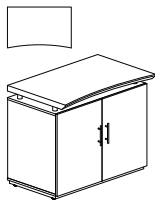

Storage Cabinet with Acrylic Doors

Model No.	Description	Dimensions	Weight	List Price
STSCAD	36" Storage Cabinet with Acrylic Doors	36"W x 15½"D x 41½"H	107	952.00

Storage Cabinet with Wood Doors

Model No.	Description	Dimensions	Weight	List Price
STSCWD	36" Storage Cabinet with Wood Doors	36"W x 15½"D x 41½"H	101	783.00

3-Shelf Bookcase

Model No.	Description	Dimensions	Weight	List Price
STSCB3	36" 3 Shelf Bookcase	35½"W x 15½"D x 41½"H	89	483.00

FREESTANDING STORAGE UNITS

- Cabinets ship fully assembled. Top surface attaches easily with Chrome stand-offs
- Cabinets can support above surface storage components
- Each cabinet includes one (1) shelf (STELF has no shelf)
- Back panels feature a mouse hole for wall access (STELF has no wall access)
- All side edge profiles are straight
- Hand-crafted, 1½" thick surfaces with knife edge profile
- Door/Drawer pulls are standard in Chrome
- Shelves are adjustable in 1¼" increments
- Shelves contain mouse hole for vertical cable management

Lateral File  

- Locks are keyed alike

Model No.	Description	Dimensions	Weight	List Price
STELF	36" Freestanding 2 Drawer Lateral File	36"W x 23"D x 29½"H	188	994.00

Freestanding Wood Door Storage Cabinet  