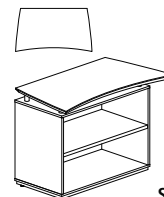

Sterling Occasional Tables

STERLING OCCASIONAL TABLES

- Hand-crafted, 1 1/8" thick surface with knife edge profile
- Chrome stand-offs

- STST and STET have lower storage shelf

Model No.	Description	Dimensions	Weight	List Price
STCT	Sterling Coffee Table	48"W x 48"D x 16"H	96	625.00
STST	Sterling Sofa Table	58"W x 19"D x 30"H	76	499.00
STET	Sterling End Table	24"W x 24"D x 25"H	48	371.00

STERLING CONFERENCE FURNITURE

- Hand-Crafted, 1 1/8" thick surface with knife edge detail
- Conference table legs have cable chimney for concealed cable management from surface to floor

- Tables longer than 8' have multi-piece surfaces
- Surface and base ships separately

Model No.	Description	Dimensions	Weight	List Price
STC42	Sterling 42" Conference Table	42"W x 42"D x 29 1/2"H	128	730.00
STC8	Sterling 8' Conference Table	96"W x 42"D x 29 1/2"H	183	1,625.00
STC10	Sterling 10' Conference Table	120"W x 48"D x 29 1/2"H	280	1,785.00
STC12	Sterling 12' Conference Table	144"W x 48"D x 29 1/2"H	342	2,195.00
STC14	Sterling 14' Conference Table	168"W x 48"D x 29 1/2"H	374	2,465.00
STC16	Sterling 16' Conference Table	192"W x 48"D x 29 1/2"H	428	2,954.00
AVPB	Presentation Board	48"W x 2 3/4"D x 48"H	113	986.00

Sterling Reception Furniture

- 1/2" thick frosted glass transaction counter
- Hand-crafted, 1 1/8" thick surface with knife edge profile
- Reception Station comes with a center drawer

- Pedestals may be slid under surface for storage
- Free standing storage returns are available
- 72" Reception Station can use either one pedestal or one lateral file