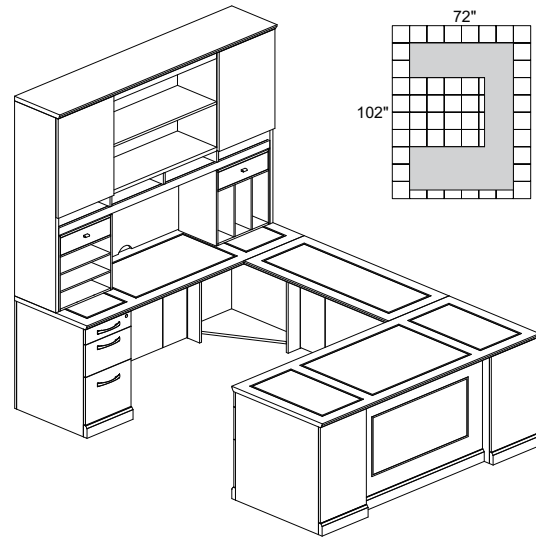

## SORRENTO SERIES TYPICAL #1

Consists of:

QTY.	MODEL NO.	DESCRIPTION	LIST PRICE EACH
1	SURBBB72	Executive U, Bowfront, Right Bridge P/B/F-Desk, P/B/F-Credenza	6,833.00
1	SHA72	72" Hutch with Double-Height Doors	2,861.00
1	SHH	Hutch Organizer, Horizontal	556.00
1	SHV	Hutch Organizer, Vertical	556.00

## SORRENTO SERIES TYPICAL #4

Consists of:

QTY.	MODEL NO.	DESCRIPTION	LIST PRICE EACH
1	SULSBB72	Executive U, Straight Front, Left Bridge P/B/F-Desk, P/B/F-Credenza	6,616.00
1	SHA72	72" Hutch with Double-Height Doors	2,861.00
1	SHH	Hutch Organizer, Horizontal	556.00
1	SHV	Hutch Organizer, Vertical	556.00