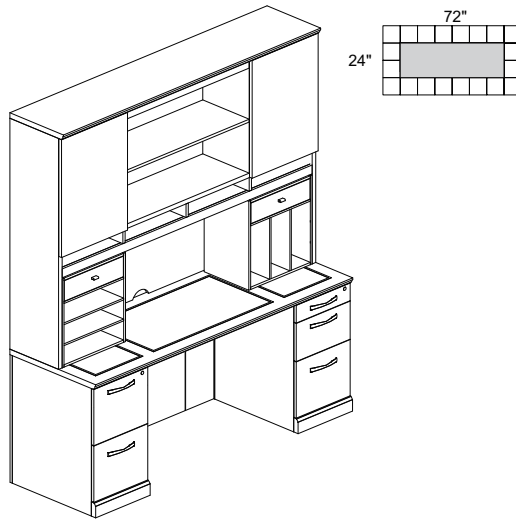

SORRENTO SERIES TYPICAL #23

Consists of:

QTY.	MODEL NO.	DESCRIPTION	LIST PRICE EACH
1	SCBF72	Double Pedestal Credenza (1) P/B/F & (1) F/F Credenza	3,400.00
1	SHA72	72" Hutch with Double-Height Doors	2,861.00
1	SHH	Hutch Organizer, Horizontal	556.00
1	SHV	Hutch Organizer, Vertical	556.00
ST23			7,374.00

Office Suites
Seating
Tables
Desks
Meeting Essentials
Personal Organization
Ergonomics
High Density Storage
Storage & Filing
Facilities
Technology Furniture
Art & Engineering