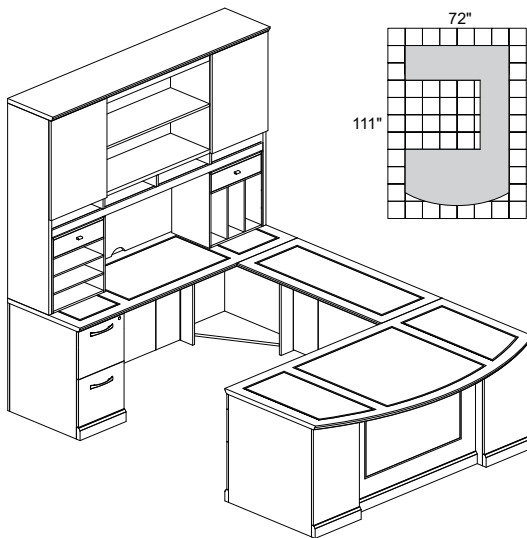

SORRENTO SERIES TYPICAL #6

Consists of:

QTY.	MODEL NO.	DESCRIPTION	LIST PRICE EACH
1	SULBBF72	Executive U, Bowfront, Left Bridge P//BF-Desk, F/F-Credenza	6,740.00
1	SHA72	72" Hutch with Double-Height Doors	2,861.00
1	SHH	Hutch Organizer, Horizontal	556.00
1	SHV	Hutch Organizer, Vertical	556.00

ST6 10,714.00