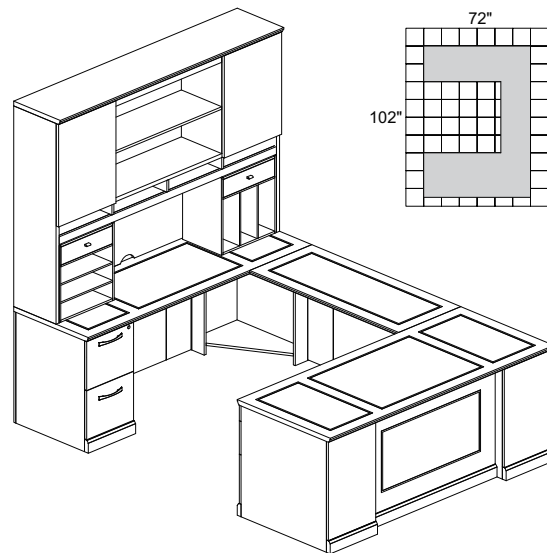

SORRENTO SERIES TYPICAL #8

Consists of:

QTY.	MODEL NO.	DESCRIPTION	LIST PRICE EACH
1	SULSBF72	Executive U, Straight Front, Left Bridge P/B/F-Desk, F/F-Credenza	6,523.00
1	SHA72	72" Hutch with Double-Height Doors	2,861.00
1	SHH	Hutch Organizer, Horizontal	556.00
1	SHV	Hutch Organizer, Vertical	556.00

ST8 10,497.00