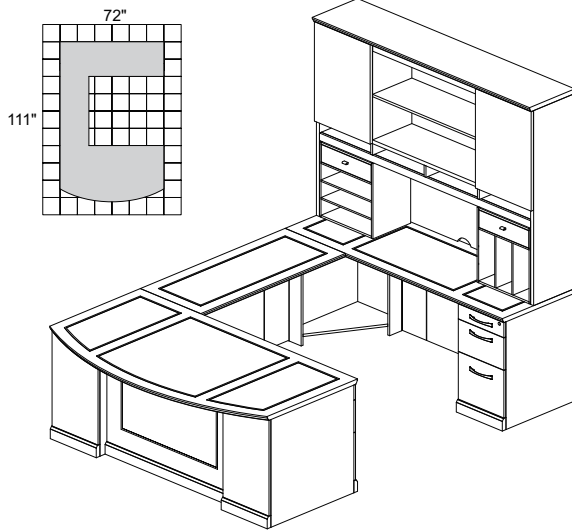

## SORRENTO SERIES TYPICAL #1

Consists of:

QTY.	MODEL NO.	DESCRIPTION	LIST PRICE EACH
1	SURBBB72	Executive U, Bowfront, Right Bridge P/B/F-Desk, P/B/F-Credenza	6,833.00
1	SHA72	72" Hutch with Double-Height Doors	2,861.00
1	SHH	Hutch Organizer, Horizontal	556.00
1	SHV	Hutch Organizer, Vertical	556.00