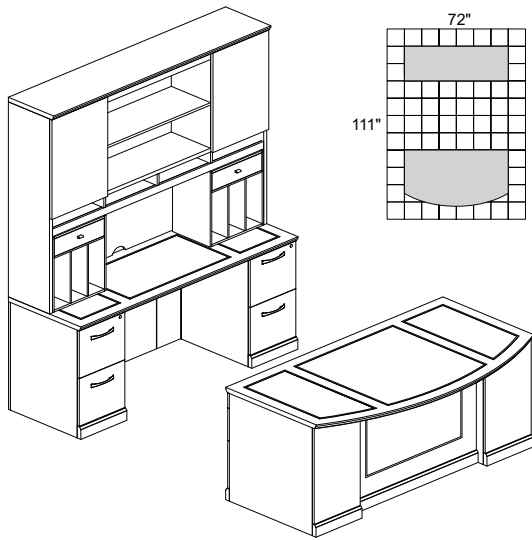

• Order complete suites using "ST_" models.

SORRENTO SERIES TYPICAL #14

Consists of:

QTY.	MODEL NO.	DESCRIPTION	LIST PRICE EACH
1	SDBBB72	Double Pedestal Desk, Bowfront (2) P/B/F-Desk	4,096.00
1	SCFF72	Double Pedestal Credenza (2) F/F-Credenza	3,307.00
1	SHA72	72" Hutch with Double-Height Doors	2,861.00
2	SHV	Hutch Organizer, Vertical	556.00
ST14			11,377.00