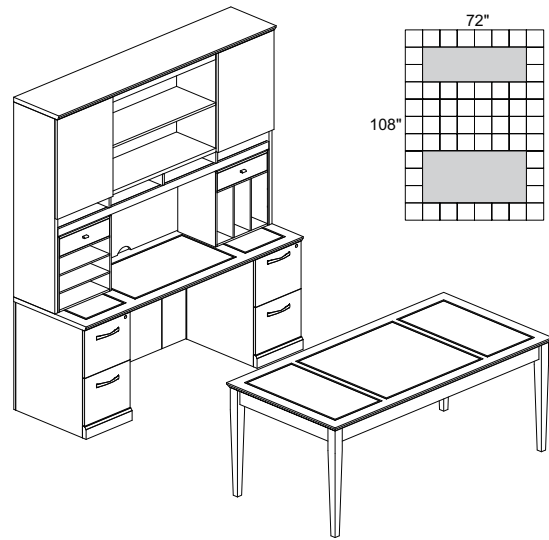

**ST8 10,497.00**

• Order complete suites using "ST\_" models.

**SORRENTO SERIES TYPICAL #14**

Consists of:

QTY.	MODEL NO.	DESCRIPTION	LIST PRICE EACH
1	SDBBB72	Double Pedestal Desk, Bowfront (2) P/B/F-Desk	4,096.00
1	SCFF72	Double Pedestal Credenza (2) F/F-Credenza	3,307.00
1	SHA72	72" Hutch with Double-Height Doors	2,861.00
2	SHV	Hutch Organizer, Vertical	556.00
<b>ST14</b>			<b>11,377.00</b>