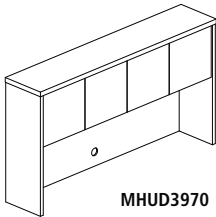

- Features four cabinet styled doors with self-closing hinges
- 20½" clearance between work surfaces and storage bin
- Fully assembled except for doors

- Back panel features lower and upper cable grommets
- Optional wood doors available

Model No.	Description	Dimensions	Weight	List Price
MHUG3970	70"W Hutch with Frosted Glass Doors	70"W x 14"D x 39"H	142	1,644.00
MHUD3970	70"W Hutch with Wood Doors	70"W x 14"D x 39"H	142	1,612.00