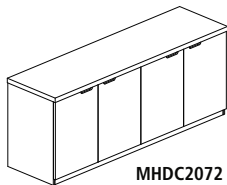

STRAIGHT FRONT DESK

- Features straight front surface
- Full-height modesty panels

Model No.	Description	Dimensions	Weight	List Price
MDK53066	66" Straight Front Desk	66"W x 30"D x 29¾"H	139	1,406.00
MDK53672	72" Straight Front Desk	72"W x 36"D x 29¾"H	188	1,574.00

Model No.	Description	Dimensions	Weight	List Price
MBR2448	Bridge (Non-Handed)	48" W x 24" D x 29 7/8" H	62	509.00

RETURN

- Features end panel with flat edge
- Includes full-height modesty panel

Model No.	Description	Dimensions	Weight	List Price
MRT2448	Return (Non-Handed)	48" W x 24" D x 29 7/8" H	78	650.00

CREDENZA

- Full-height modesty panel
- Flat edge matching Desk detailing

Model No.	Description	Dimensions	Weight	List Price
MCR2466	66" Credenza	66" W x 24" D x 29 7/8" H	115	976.00
MCR2472	72" Credenza	72" W x 24" D x 29 7/8" H	122	997.00

HINGED DOOR CREDENZA

MHDC3620

- Interior finished to match exterior veneer
- Gang-lock (MHDC3620 only) features removable core enabling keyed alike suites
- One adjustable shelf

Model No.	Description	Dimensions	Weight	List Price
MHDC3620	36" Hinged Door Credenza	36" W x 20" D x 29 7/8" H	100	1,250.00
MHDC2072	72" Hinged Door Credenza	72" W x 20" D x 29 7/8" H	192	2,146.00