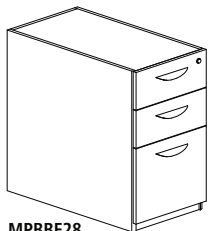

Model No.	Description	Dimensions	Weight	List Price
MPFF22	File/File Pedestal for Credenza/Return	15"W x 22"D x 27 $\frac{3}{4}$ " H	75	765.00
MPBBF22	Box/Box/File Pedestal for Credenza/Return	15"W x 22"D x 27 $\frac{3}{4}$ " H	78	765.00

MPBBF22

PEDESTAL FILES FOR DESK – 36"  

MPFF28

- Drawer interiors are finished to match exterior veneer
- Drawers operate smoothly using full-extension ball-bearing suspensions. Gang-lock features removable core
- Choice of two styles featuring two file drawers or two box drawers and one file drawer
- File drawers accommodate letter- or legal-size hanging file folders
- Designed for use under 36" Desk

Model No.	Description	Dimensions	Weight	List Price
MPFF28	File/File Pedestal for 36" Desk	15"W x 28"D x 27 $\frac{3}{4}$ " H	89	869.00
MPBBF28	Box/Box/File Pedestal for 36" Desk	15"W x 28"D x 27 $\frac{3}{4}$ " H	95	869.00