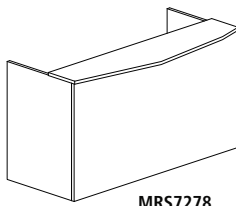

MRS7278

Surfaces: Medium Cherry finish on Cherry veneer, or Espresso finish on Walnut veneer

- All Mira Reception Stations (except MRS7278) include a center drawer
- Non-handed returns
- Configured as either a freestanding double-pedestal Desk station, or complete with non-handed return
- Optional glass counter top is available

Model No.	Description	Dimensions	Weight	List Price
MRS7278	Reception Station (no pedestals)	72"W x 36"D x 43½"H	360	3,507.00
MRSBB	Reception Station with 2 - Box/Box/File Pedestals	72"W x 36"D x 43½"H	559	5,436.00
MRSBF	Reception Station with Box/Box/File, File/File Pedestals	72"W x 36"D x 43½"H	557	5,436.00
MRSRBB	Reception Station with Return, 2 - Box/Box/File Pedestals	72"W x 36"D x 43½"H Desk 48"W x 24"D x 42"H Return	687	6,504.00
MRSRBF	Reception Station with Return, Box/Box/File, File/File	72"W x 36"D x 43½"H Desk 48"W x 24"D x 42"H Return	684	6,504.00
MRSTGLASS	Optional Frosted Glass Counter Top	72"W x 18"D x ½"H	60	593.00