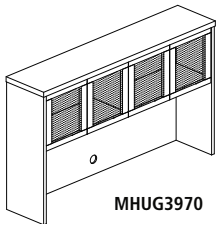

HUTCHES

- Features four cabinet styled doors with self-closing hinges
- 20½" clearance between work surfaces and storage bin
- Fully assembled except for doors

- Back panel features lower and upper cable grommets
- Optional wood doors available

Model No.	Description	Dimensions	Weight	List Price
MHUG3970	70"W Hutch with Frosted Glass Doors	70"W x 14"D x 39"H	142	1,644.00
MHUD3970	70"W Hutch with Wood Doors	70"W x 14"D x 39"H	142	1,612.00

NOTE: Recommended under-cabinet LED Task Light is model EZDP.
Other LED Task/Desk lighting is available in the Ergonomics section page 288-289.

WARDROBE UNIT

- Mounts on top of Mira Freestanding Lateral File
- Two adjustable shelves and hanging rod

Model No.	Description	Dimensions	Weight	List Price
MWD3624	Wardrobe	34¾"W x 24"D x 38"H	168	1,749.00

BOOKCASES

- Open shelves for convenient storage
- Choice of two, three or four shelf units
- Adjustable shelves
- All adjustable shelves are 1" thick
- 75 lb. capacity per shelf
- Center shelf is fixed on 68" Shelf Bookcase

Model No.	Description	Dimensions	Weight	List Price
MBC3629	29"H Bookcase	34¾"W x 12"D x 29"H	60	660.00
MBC3642	42"H Bookcase	34¾"W x 12"D x 42"H	78	875.00
MBC3668	68"H Bookcase (1 fixed)	34¾"W x 12"D x 68"H	109	1,234.00