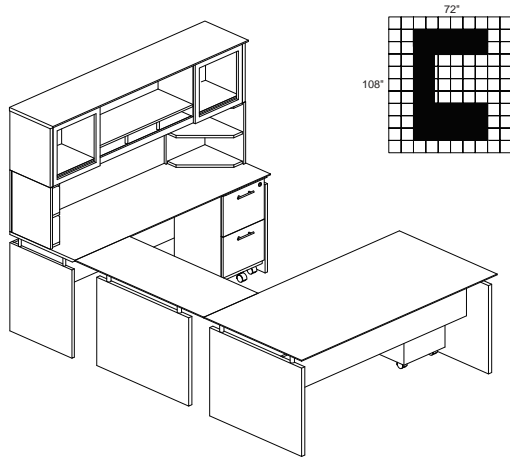

• Order complete suites using "MNT_" models.

MEDINA SERIES – TYPICAL #39

Consists of:

QTY.	MODEL NO.	DESCRIPTION	LIST PRICE EACH
1	MNDS72	72" W Straight Desk	754.00
1	MNBDG	48" Universal Bridge	377.00
1	MNCNZ72	72" Credenza	490.00
1	MNBBF	Box/Box/File Pedestal	496.00
1	MNFF	File/File Pedestal	457.00
1	MNH72	72" W Hutch	873.00
1	ACD	Center Drawer	191.00
2	MNPO	Corner Supports	123.00

MNT39 3,884.00