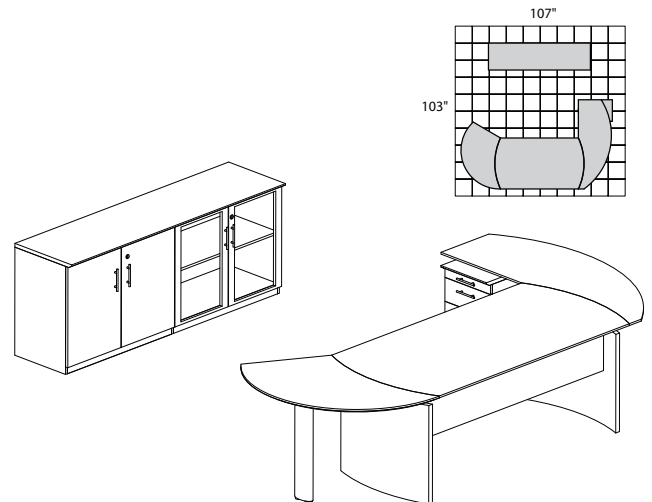

MEDINA SERIES – TYPICAL #8

Consists of:

QTY.	MODEL NO.	DESCRIPTION	LIST PRICE EACH
1	MND63	63"W Desk	715.00
1	MNEXTR	Curved Desk Extension	457.00
1	MNRTPL	Curved Desk Return with P/B/F Pedestal	806.00
1	ACD	Center Drawer	191.00
1	MVLC	Low Wall Cabinet	1,095.00

MNT8 3,263.00