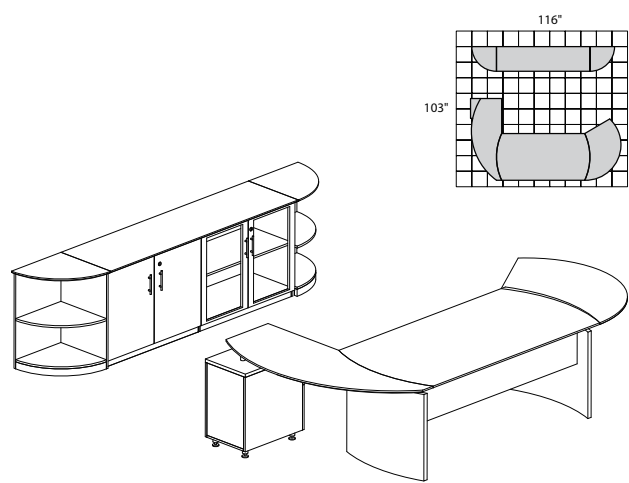

MNT8 3,263.00

• Order complete suites using "MNT_" models.

MEDINA SERIES – TYPICAL #9

Consists of:

QTY.	MODEL NO.	DESCRIPTION	LIST PRICE EACH
1	MND72	72"W Desk	754.00
1	MNEXTR	Curved Desk Extension	457.00
1	MNRTPL	Curved Desk Return with P/B/F Pedestal	806.00
1	ACD	Center Drawer	191.00
1	MVLC	Low Wall Cabinet	1,095.00
2	MVBQ2	2 Shelf ¼-Round	243.00
MNT9			3,787.00