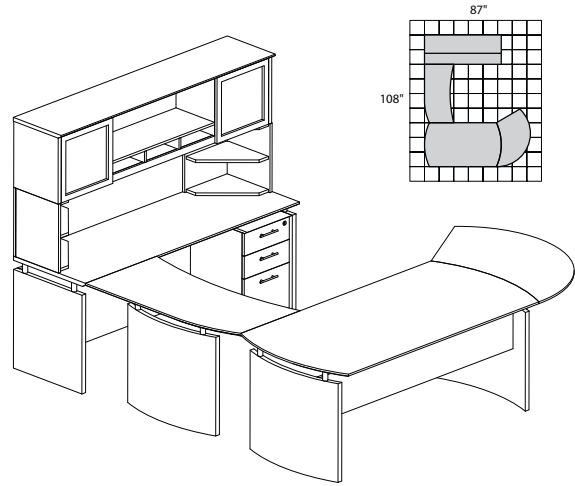

MEDINA SERIES – TYPICAL #29

Consists of:

QTY.	MODEL NO.	DESCRIPTION	LIST PRICE EACH
1	MND63	63" W Desk	715.00
1	MNEXTL	Curved Desk Extension	457.00
1	ACD	Center Drawer	191.00
1	MNBDGR	Bridge Right-Hand	377.00
1	MNCNZ63	63" W Credenza	440.00
1	MNH63	63" W Hutch	750.00
1	MNBBF	Box/Box/File Pedestal	496.00
2	MNPO	Corner Supports	123.00

MNT29 3,672.00