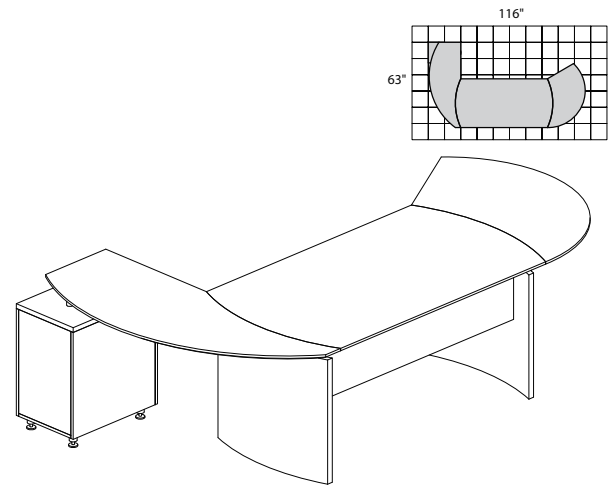

MEDINA SERIES – TYPICAL #4

Consists of:

QTY.	MODEL NO.	DESCRIPTION	LIST PRICE EACH
1	MND72	72"W Desk	754.00
1	MNEXTL	Curved Desk Extension	457.00
1	MNRTPR	Curved Desk Return with P/B/F Pedestal	806.00
1	ACD	Center Drawer	191.00

MNT4 2,208.00