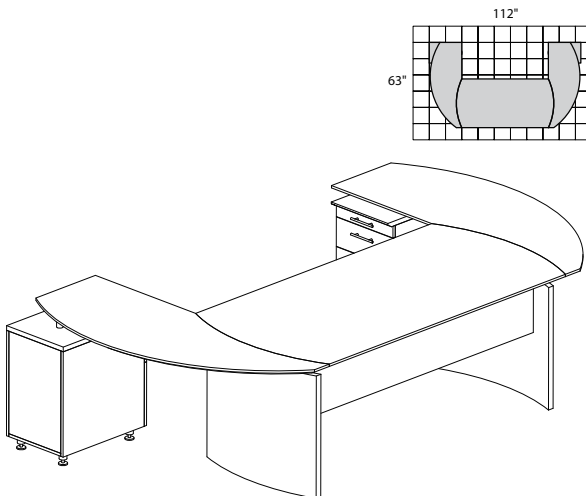

MEDINA SERIES – TYPICAL #6

Consists of:

QTY.	MODEL NO.	DESCRIPTION	LIST PRICE EACH
1	MND72	72"W Desk	754.00
1	MNRTPR	Curved Desk Return with P/B/F Pedestal	806.00
1	MNRTPL	Curved Desk Return with P/B/F Pedestal	806.00
1	ACD	Center Drawer	191.00

MNT6 2,557.00