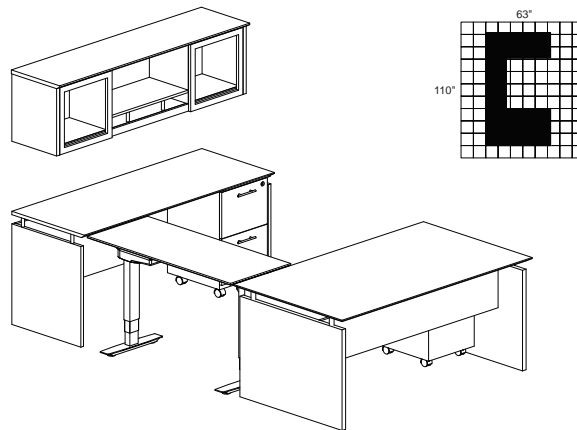

MEDINA SERIES – TYPICAL #48

Consists of:

QTY.	MODEL NO.	DESCRIPTION	LIST PRICE EACH
1	MNDS63	63" W Straight Desk	715.00
1	MNBDGH3	48" Universal 3-Stage Height-Adjustable Bridge	1,384.00
1	MNCNZ63	63" Credenza	440.00
1	MNBBF	Box/Box/File Pedestal	496.00
1	MNFF	File/File Pedestal	457.00
1	MNH63	63" W Hutch	750.00
1	ACD	Center Drawer	191.00

MNT48H3 4,373.00