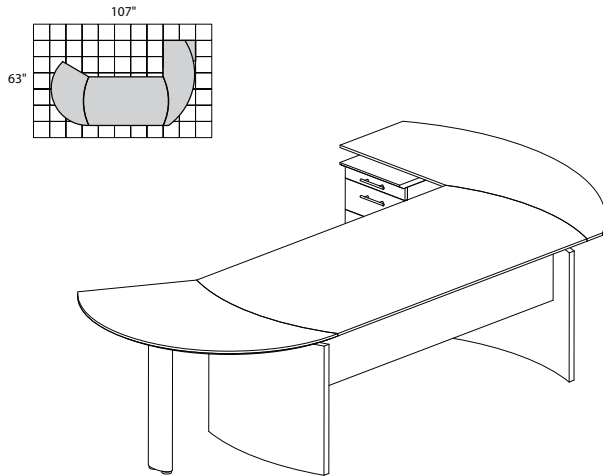

• Order complete suites using "MNT__" models.

MEDINA SERIES – TYPICAL #2

Consists of:

QTY.	MODEL NO.	DESCRIPTION	LIST PRICE EACH
1	MND63	63"W Desk	715.00
1	MNEXTR	Curved Desk Extension	457.00
1	MNRTPL	Curved Desk Return with P/B/F Pedestal	806.00
1	ACD	Center Drawer	191.00