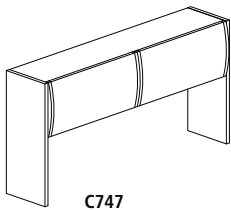

Model No.	Dimensions	Weight	List Price
C7421	42"W x 15"D x 36"H	80	869.00
C743	48"W x 15"D x 36"H	85	934.00
C745	60"W x 15"D x 36"H	103	1,153.00
C746	66"W x 15"D x 36"H	108	1,215.00
C747	72"W x 15"D x 36"H	115	1,284.00

OVERHEAD FLIPPER DOOR WITH SOFT CLOSE FEATURE

- Sold as a complete overhead unit
- Same specifications as Overhead Flipper Door
- Enhanced safety feature ensures controlled movement with pneumatic cylinder