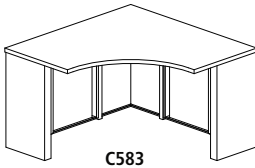

STAND ALONE CORNER SURFACE

- Corner units can be used as a freestanding Desk or as part of a larger configuration
- One grommet in surface, standard
- Work surfaces available in the six e5™ colors; see box on page 23 for details
- Full height modesty panels included
- See page 31 for interior leg panel information

Model No.	Dimensions	Weight	List Price	No Modesty Panel (+N) List Price
C542	24"D x 42"W x 42"W x 24"D x 29"H	124	1,259.00	1,179.00
C552	30"D x 42"W x 42"W x 30"D x 29"H	129	1,285.00	1,207.00
C583	24"D x 48"W x 48"W x 24"D x 29"H	131	1,352.00	1,179.00
C593	30"D x 48"W x 48"W x 30"D x 29"H	143	1,377.00	1,285.00