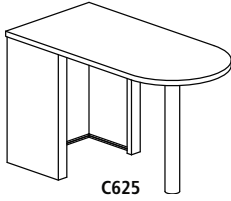

PENINSULA FREESTANDING TABLE

- Attaches to right or left side of bridges or returns
- Work surfaces available in the six e5™ colors; see box on page 23 for details
- No grommet
- Interior leg panel cannot be used due to unique "U" shaped leg

Model No.	Dimensions	Weight	List Price
C625	60"W x 24"D x 29"H	56	1,360.00
C626	66"W x 24"D x 29"H	101	1,614.00
C627	72"W x 24"D x 29"H	106	1,651.00

PENINSULA POST STYLE

- Not freestanding, requires adjacent table
- Cannot be used when integrated pedestal is on Desk end
- No grommet
- Work surfaces available in the six e5™ colors; see box on page 23 for details