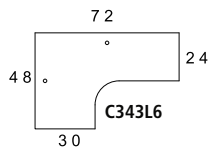

Model No.	Dimensions	Weight	List Price	No Modesty Panel (+N) List Price
C343L6	72"W x 48"D x 29"H x 30"D, Return Left, No Pedestal	175	1,466.00	1,371.00
C343R6	72"W x 48"D x 29"H x 30"D, Return Right, No Pedestal	175	1,466.00	1,371.00
C343L1	72"W x 48"D x 29"H x 30"D, Return Left with one B/B/F Pedestal	224	1,863.00	1,770.00
C343R1	72"W x 48"D x 29"H x 30"D, Return Right with one B/B/F Pedestal	224	1,863.00	1,770.00
C343L3	72"W x 48"D x 29"H x 30"D, Return Left with one F/F Pedestal	224	1,863.00	1,770.00
C343R3	72"W x 48"D x 29"H x 30"D, Return Right with one F/F Pedestal	224	1,863.00	1,770.00