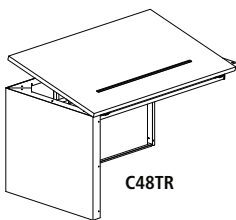

**TILT TOP TABLES**

- Pencil stop standard in work surface
- Top may be positioned from 0° to 60° in 19 preset positions
- Work surfaces available in the six e5™ colors; see box on page 23 for details

- No grommet
- Interior leg panel cannot be used due to frame of tilt-top mechanism

C48T

Model No.	Dimensions	Weight	List Price
C36T	36"W x 30"D x 29"H*	130	1,374.00
C48T	48"W x 30"D x 29"H*	150	1,488.00

\* When mounting straightedges to work surface, order next size smaller straight edge.