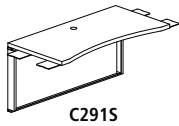

BRIDGES

- Not freestanding, requires support from adjoining work surfaces

Straight Bridge continued

Model No.	Dimensions	Weight	List Price
C281N	36"W x 24"D x 29"H, No Modesty Panel	40	374.00
C282N	42"W x 24"D x 29"H, No Modesty Panel	45	387.00
C283N	48"W x 24"D x 29"H, No Modesty Panel	50	410.00

Contour Bridge

Model No.	Dimensions	Weight	List Price
C291T	36"W x 24"D x 29"H, Full Modesty Panel	50	417.00
C292T	42"W x 24"D x 29"H, Full Modesty Panel	57	442.00
C293T	48"W x 24"D x 29"H, Full Modesty Panel	65	465.00
C291S	36"W x 24"D x 29"H, 2/3 Modesty Panel	45	412.00
C292S	42"W x 24"D x 29"H, 2/3 Modesty Panel	53	435.00
C293S	48"W x 24"D x 29"H, 2/3 Modesty Panel	60	459.00
C291N	36"W x 24"D x 29"H, No Modesty Panel	40	387.00
C292N	42"W x 24"D x 29"H, No Modesty Panel	45	407.00
C293N	48"W x 24"D x 29"H, No Modesty Panel	50	427.00

C291S

HEIGHT-ADJUSTABLE BRIDGE

- Provides sit-to-stand adjustability at bridge location
- Travel Range: 16" of vertical adjustment from 26" to 42": Full travel time is 18 seconds
- Work surfaces available in the six e5™ colors; see box on page 23
- Drive System: 110V, 60 H input, 24V DC motor. 150 lb. capacity Draws 1.2 amps under full load
- No modesty panel or grommet