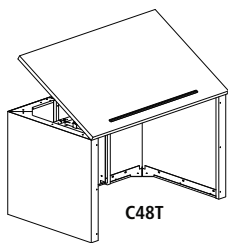

Model No.	Dimensions	Weight	List Price
C36T	36"W x 30"D x 29"H*	130	1,374.00
C48T	48"W x 30"D x 29"H*	150	1,488.00

* When mounting straightedges to work surface, order next size smaller straight edge.