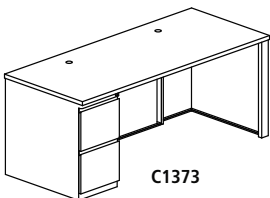

C1373

C1333	48"W x 30"D x 29"H, 1 F/F Pedestal	157	1,333.00	1,268.00
C1343	54"W x 30"D x 29"H, 1 F/F Pedestal	162	1,348.00	1,286.00
C1353	60"W x 30"D x 29"H, 1 F/F Pedestal	167	1,396.00	1,324.00
C1363	66"W x 30"D x 29"H, 1 F/F Pedestal	175	1,438.00	1,360.00
C1373	72"W x 30"D x 29"H, 1 F/F Pedestal	185	1,453.00	1,375.00