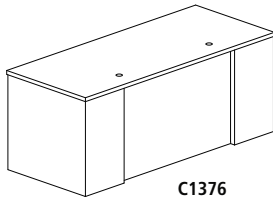

- Pedestal depth is 30"
- Choice of File/File (F/F) and/or Box/Box/File (B/B/F)
- 300 lb. capacity, evenly distributed
- Full height modesty panel included
- Two grommets in surface, standard
- Work surfaces available in the six e5 colors; see box above for details
- See page 31 for interior leg panel information