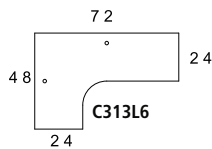

J TABLES

- Combines free standing worktable and corner unit into one unit
- "J" Tables can be used free standing or as part of a larger configuration
- Can be used in left/right configurations to create multi person work areas
- Allows for a very compact work area
- Right (R) and left (L) hand versions available
- Modesty panels included, 48" return side has full modesty panel, 72" side has 2/3 height modesty panel
- Two grommets in surface, standard
- See page 31 for interior leg panel information