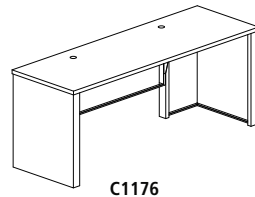

24" DEEP CREDENZA

- Pedestal depth is 24"
- Two grommets in surface, standard
- See page 31 for interior leg panel information
- Work surfaces available in the six e5 colors; see box on page 23 for details
- 2/3 height modesty panel included
- F/F and/or B/B/F available
- Pedestals and legs are non-handed to allow installation on either left or right

Model No.	Dimensions	Weight	List Price	No Modesty Panel (+N) List Price
C1136	48"W x 24"D x 29"H, No Pedestal	94	781.00	734.00
C1146	54"W x 24"D x 29"H, No Pedestal	101	828.00	781.00
C1156	60"W x 24"D x 29"H, No Pedestal	108	843.00	787.00
C1166	66"W x 24"D x 29"H, No Pedestal	115	874.00	819.00
C1176	72"W x 24"D x 29"H, No Pedestal	122	907.00	850.00