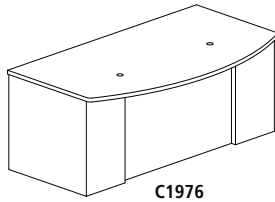

39" DEEP BOW FRONT DESK

- Flush Modesty = 9" overhang, Recessed Modesty = 10 1/4" overhang
- See page 31 for interior leg panel information
- Full height modesty panel included
- Two grommets in surface, standard
- Work surfaces available in the six e5™ colors; see box on page 23 for details

C1976

Model No.	Dimensions	Weight	List Price	No Modesty Panel (+N) List Price
C1956	60"W x 39"D x 29"H, No Pedestal	140	1,001.00	931.00
C1966	66"W x 39"D x 29"H, No Pedestal	150	1,063.00	987.00
C1976	72"W x 39"D x 29"H, No Pedestal	160	1,095.00	1,020.00

39" Bow Front Desk with One Pedestal