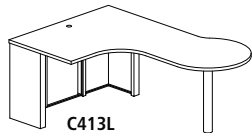

P TABLES

- The "P" Table combines a reference surface with a Peninsula Table
- Right (R) and left (L) hand versions available
- One grommet in surface, standard
- Allows for a very compact work area
- Full height modesty panel included
- Work surfaces available in the six e5™ colors; see box on page 23 for details

24" D Return with Conference End

Model No.	Dimensions	Weight	List Price	No Modesty Panel (+N) List Price
C413L	72"W x 48"D x 29"H x 24"D, Return Left Conference	145	1,481.00	1,386.00
C413R	72"W x 48"D x 29"H x 24"D, Return Right Conference	145	1,481.00	1,386.00