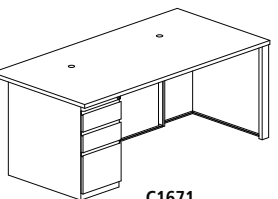

C1671

Model No.	Dimensions	Weight	List Price	No Modesty Panel (+N) List Price
C1651	60"W x 36"D x 29"H, 1 B/B/F Pedestal	180	1,418.00	1,348.00
C1661	66"W x 36"D x 29"H, 1 B/B/F Pedestal	190	1,449.00	1,373.00
C1671	72"W x 36"D x 29"H, 1 B/B/F Pedestal	200	1,503.00	1,424.00
C1653	60"W x 36"D x 29"H, 1 F/F Pedestal	180	1,418.00	1,348.00
C1663	66"W x 36"D x 29"H, 1 F/F Pedestal	190	1,449.00	1,373.00
C1673	72"W x 36"D x 29"H, 1 F/F Pedestal	200	1,503.00	1,424.00

36" Deep Rectangular with Two Pedestals