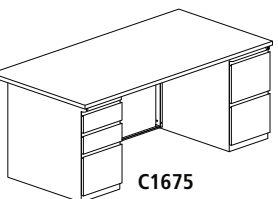

C1675

Model No.	Dimensions	Weight	List Price	No Modesty Panel (+N) List Price
C1652	60"W x 36"D x 29"H, 2 B/B/F Pedestals	187	2,006.00	1,936.00
C1662	66"W x 36"D x 29"H, 2 B/B/F Pedestals	202	2,038.00	1,958.00
C1672	72"W x 36"D x 29"H, 2 B/B/F Pedestals	217	2,090.00	2,012.00
C1655	60"W x 36"D x 29"H, 1 B/B/F Pedestal, 1 F/F Pedestal	187	2,006.00	1,936.00
C1665	66"W x 36"D x 29"H, 1 B/B/F Pedestal, 1 F/F Pedestal	202	2,038.00	1,958.00
C1675	72"W x 36"D x 29"H, 1 B/B/F Pedestal, 1 F/F Pedestal	217	2,090.00	2,012.00
C1654	60"W x 36"D x 29"H, 2 F/F Pedestals	187	2,006.00	1,936.00
C1664	66"W x 36"D x 29"H, 2 F/F Pedestals	202	2,038.00	1,958.00
C1674	72"W x 36"D x 29"H, 2 F/F Pedestals	217	2,090.00	2,012.00