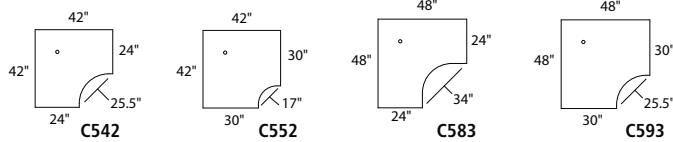

- Pedestal depth is 30"
- Choice of File/File (F/F) and/or Box/Box/File (B/B/F)
- 300 lb. capacity, evenly distributed
- Full height modesty panel included
- Two grommets in surface, standard
- Work surfaces available in the six e5 colors; see box above for details
- See page 31 for interior leg panel information

30" Deep with One Pedestal **GSA**

C2573

Model No.	Dimensions	Weight	List Price	No Modesty Panel (+N) List Price
C2581	24"W x 30"D x 29"H, 1 B/B/F Pedestal	123	1,085.00	1,029.00
C2501	30"W x 30"D x 29"H, 1 B/B/F Pedestal	128	1,120.00	1,065.00
C2511	36"W x 30"D x 29"H, 1 B/B/F Pedestal	133	1,155.00	1,101.00
C2521	42"W x 30"D x 29"H, 1 B/B/F Pedestal	140	1,204.00	1,139.00
C2531	48"W x 30"D x 29"H, 1 B/B/F Pedestal	147	1,244.00	1,183.00
C2541	54"W x 30"D x 29"H, 1 B/B/F Pedestal	153	1,342.00	1,282.00
C2551	60"W x 30"D x 29"H, 1 B/B/F Pedestal	162	1,385.00	1,301.00
C2561	66"W x 30"D x 29"H, 1 B/B/F Pedestal	170	1,438.00	1,352.00
C2571	72"W x 30"D x 29"H, 1 B/B/F Pedestal	180	1,527.00	1,441.00
C2583	24"W x 30"D x 29"H, 1 F/F Pedestal	123	1,085.00	1,029.00
C2503	30"W x 30"D x 29"H, 1 F/F Pedestal	128	1,120.00	1,065.00
C2513	36"W x 30"D x 29"H, 1 F/F Pedestal	133	1,155.00	1,101.00
C2523	42"W x 30"D x 29"H, 1 F/F Pedestal	140	1,204.00	1,139.00
C2533	48"W x 30"D x 29"H, 1 F/F Pedestal	147	1,244.00	1,183.00
C2543	54"W x 30"D x 29"H, 1 F/F Pedestal	153	1,342.00	1,282.00
C2553	60"W x 30"D x 29"H, 1 F/F Pedestal	162	1,385.00	1,301.00
C2563	66"W x 30"D x 29"H, 1 F/F Pedestal	170	1,438.00	1,352.00
C2573	72"W x 30"D x 29"H, 1 F/F Pedestal	180	1,527.00	1,441.00

Model No.	Dimensions	Weight	List Price	No Modesty Panel (+N) List Price
C542	24"D x 42"W x 42"W x 24"D x 29"H	124	1,259.00	1,179.00
C552	30"D x 42"W x 42"W x 30"D x 29"H	129	1,285.00	1,207.00
C583	24"D x 48"W x 48"W x 24"D x 29"H	131	1,352.00	1,179.00
C593	30"D x 48"W x 48"W x 30"D x 29"H	143	1,377.00	1,285.00