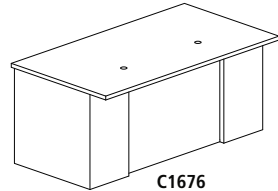

C1676

Model No.	Dimensions	Weight	List Price	No Modesty Panel (+N) List Price
C1656	60"W x 36"D x 29"H, No Pedestal	139	941.00	871.00
C1666	66"W x 36"D x 29"H, No Pedestal	147	971.00	891.00
C1676	72"W x 36"D x 29"H, No Pedestal	157	998.00	918.00

36" Deep Rectangular with One Pedestal