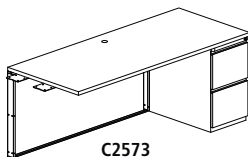

C2573

Model No.	Dimensions	Weight	List Price	No Modesty Panel (+N) List Price
C2581	24"W x 30"D x 29"H, 1 B/B/F Pedestal	123	1,085.00	1,029.00
C2501	30"W x 30"D x 29"H, 1 B/B/F Pedestal	128	1,120.00	1,065.00
C2511	36"W x 30"D x 29"H, 1 B/B/F Pedestal	133	1,155.00	1,101.00
C2521	42"W x 30"D x 29"H, 1 B/B/F Pedestal	140	1,204.00	1,139.00
C2531	48"W x 30"D x 29"H, 1 B/B/F Pedestal	147	1,244.00	1,183.00
C2541	54"W x 30"D x 29"H, 1 B/B/F Pedestal	153	1,342.00	1,282.00
C2551	60"W x 30"D x 29"H, 1 B/B/F Pedestal	162	1,385.00	1,301.00
C2561	66"W x 30"D x 29"H, 1 B/B/F Pedestal	170	1,438.00	1,352.00
C2571	72"W x 30"D x 29"H, 1 B/B/F Pedestal	180	1,527.00	1,441.00
C2583	24"W x 30"D x 29"H, 1 F/F Pedestal	123	1,085.00	1,029.00
C2503	30"W x 30"D x 29"H, 1 F/F Pedestal	128	1,120.00	1,065.00
C2513	36"W x 30"D x 29"H, 1 F/F Pedestal	133	1,155.00	1,101.00
C2523	42"W x 30"D x 29"H, 1 F/F Pedestal	140	1,204.00	1,139.00
C2533	48"W x 30"D x 29"H, 1 F/F Pedestal	147	1,244.00	1,183.00
C2543	54"W x 30"D x 29"H, 1 F/F Pedestal	153	1,342.00	1,282.00
C2553	60"W x 30"D x 29"H, 1 F/F Pedestal	162	1,385.00	1,301.00
C2563	66"W x 30"D x 29"H, 1 F/F Pedestal	170	1,438.00	1,352.00
C2573	72"W x 30"D x 29"H, 1 F/F Pedestal	180	1,527.00	1,441.00