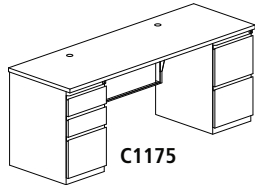

CREDENZA WITH TWO PEDESTALS

C1175

Model No.	Dimensions	Weight	List Price	No Modesty Panel (+N) List Price
C1142	54"W x 24"D x 29"H, 2 B/B/F Pedestals	178	1,864.00	1,817.00
C1152	60"W x 24"D x 29"H, 2 B/B/F Pedestals	185	1,894.00	1,846.00
C1162	66"W x 24"D x 29"H, 2 B/B/F Pedestals	192	1,935.00	1,872.00
C1172	72"W x 24"D x 29"H, 2 B/B/F Pedestals	204	1,976.00	1,913.00
C1145	54"W x 24"D x 29"H, 1 B/B/F Pedestal, 1 F/F Pedestal	178	1,864.00	1,817.00
C1155	60"W x 24"D x 29"H, 1 B/B/F Pedestal, 1 F/F Pedestal	185	1,894.00	1,846.00
C1165	66"W x 24"D x 29"H, 1 B/B/F Pedestal, 1 F/F Pedestal	192	1,935.00	1,872.00
C1175	72"W x 24"D x 29"H, 1 B/B/F Pedestal, 1 F/F Pedestal	204	1,976.00	1,913.00
C1144	54"W x 24"D x 29"H, 2 F/F Pedestal	178	1,864.00	1,817.00
C1154	60"W x 24"D x 29"H, 2 F/F Pedestal	185	1,894.00	1,846.00
C1164	66"W x 24"D x 29"H, 2 F/F Pedestal	187	1,935.00	1,872.00
C1174	72"W x 24"D x 29"H, 2 F/F Pedestal	199	1,976.00	1,913.00

TILT TOP TABLES

- Pencil stop standard in work surface
- Top may be positioned from 0° to 60° in 19 preset positions
- Work surfaces available in the six e5™ colors; see box on page 23 for details

- No grommet
- Interior leg panel cannot be used due to frame of tilt-top mechanism