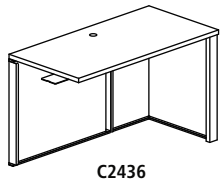

24" Deep Returns

C2436

Model No.	Dimensions	Weight	List Price	No Modesty Panel (+N) List Price
C2486	24"W x 24"D x 29"H, No Pedestal	65	514.00	460.00
C2406	30"W x 24"D x 29"H, No Pedestal	70	538.00	486.00
C2416	36"W x 24"D x 29"H, No Pedestal	75	574.00	521.00
C2426	42"W x 24"D x 29"H, No Pedestal	82	613.00	550.00
C2436	48"W x 24"D x 29"H, No Pedestal	89	656.00	595.00
C2446	54"W x 24"D x 29"H, No Pedestal	96	754.00	692.00
C2456	60"W x 24"D x 29"H, No Pedestal	103	787.00	703.00
C2466	66"W x 24"D x 29"H, No Pedestal	110	843.00	756.00
C2476	72"W x 24"D x 29"H, No Pedestal	117	878.00	792.00