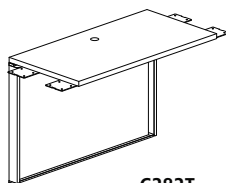

C282T

Straight Bridge

Model No.	Dimensions	Weight	List Price
C281T	36"W x 24"D x 29"H, Full Modesty Panel	50	404.00
C282T	42"W x 24"D x 29"H, Full Modesty Panel	57	426.00
C283T	48"W x 24"D x 29"H, Full Modesty Panel	65	448.00
C281S	36"W x 24"D x 29"H, 2/3 Modesty Panel	45	395.00
C282S	42"W x 24"D x 29"H, 2/3 Modesty Panel	53	417.00
C283S	48"W x 24"D x 29"H, 2/3 Modesty Panel	60	440.00

Continued on next page.

Office Suites
Seating
Tables
Desks
Meeting Essentials
Personal Organization
Ergonomics
High Density Storage
Storage & Filing
Facilities
Technology Furniture
Art & Engineering