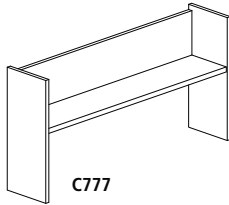

OVERHEAD OPEN SHELF

- All steel cabinet body
- Accepts optional Fabric Tack Panel and Task Light, see page 33
- 13⅞" deep shelf is 20" above Desk

Model No.	Dimensions	Weight	List Price
C7721	42"W x 14"D x 36"H	55	584.00
C773	48"W x 14"D x 36"H	58	615.00
C775	60"W x 14"D x 36"H	65	663.00
C777	72"W x 14"D x 36"H	75	728.00

OVERHEAD FLIPPER DOOR

- All steel cabinet body
- 13⅞" deep shelf is 20" above Desk
- Locks standard. Concealed under cabinet body and core removable
- Contoured door for aesthetics
- Door color matches accenting trim components (grommets, work surface T-mold and privacy panel kits). Available in Black-BK, Taupe-TP, Warm Gray-WG and Ice Gray-IG
- Accepts optional Fabric Tack Panel and Task Light, see page 33