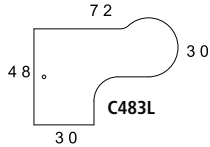

30" D Return with Conference End

Model No.	Dimensions	Weight	List Price	No Modesty Panel (+N) List Price
C483L	72"W x 48"D x 29"H x 30"D, Return Left Conference	152	1,481.00	1,371.00
C483R	72"W x 48"D x 29"H x 30"D, Return Right Conference	152	1,481.00	1,371.00

INTERIOR LEG PANEL

- Attaches to leg interior for a clean appearance
- Provides space to conceal cable management from surface to floor
- Easy Assembly – Adheres with magnetic tape