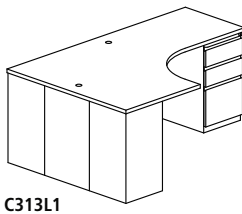

Model No.	Dimensions	Weight	List Price	No Modesty Panel (+N) List Price
C313L6	72"W x 48"D x 29"H x 24"D, Return Left, No Pedestal	175	1,466.00	1,371.00
C313R6	72"W x 48"D x 29"H x 24"D, Return Right, No Pedestal	175	1,466.00	1,371.00
C313L1	72"W x 48"D x 29"H x 24"D, Return Left with one B/B/F Pedestal	214	1,863.00	1,770.00
C313R1	72"W x 48"D x 29"H x 24"D, Return Right with one B/B/F Pedestal	214	1,863.00	1,770.00
C313L3	72"W x 48"D x 29"H x 24"D, Return Left with one F/F Pedestal	214	1,863.00	1,770.00
C313R3	72"W x 48"D x 29"H x 24"D, Return Right with one F/F Pedestal	214	1,863.00	1,770.00