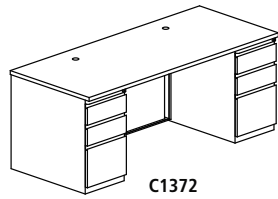

30" DEEP RECTANGULAR DESK

C1372

30" Deep Rectangular with Two Pedestals

Model No.	Dimensions	Weight	List Price	No Modesty Panel (+N) List Price
C1342	54"W x 30"D x 29"H, 2 B/B/F Pedestals	175	1,855.00	1,848.00
C1352	60"W x 30"D x 29"H, 2 B/B/F Pedestals	180	1,955.00	1,884.00
C1362	66"W x 30"D x 29"H, 2 B/B/F Pedestals	190	1,999.00	1,918.00
C1372	72"W x 30"D x 29"H, 2 B/B/F Pedestals	200	2,015.00	1,936.00
C1345	54"W x 30"D x 29"H, 1 B/B/F Pedestal, 1 F/F Pedestal	175	1,910.00	1,848.00
C1355	60"W x 30"D x 29"H, 1 B/B/F Pedestal, 1 F/F Pedestal	180	1,955.00	1,884.00
C1365	66"W x 30"D x 29"H, 1 B/B/F Pedestal, 1 F/F Pedestal	190	1,999.00	1,918.00
C1375	72"W x 30"D x 29"H, 1 B/B/F Pedestal, 1 F/F Pedestal	200	2,015.00	1,936.00
C1344	54"W x 30"D x 29"H, 2 F/F Pedestals	175	1,910.00	1,848.00
C1354	60"W x 30"D x 29"H, 2 F/F Pedestals	180	1,955.00	1,884.00
C1364	66"W x 30"D x 29"H, 2 F/F Pedestals	190	1,999.00	1,918.00
C1374	72"W x 30"D x 29"H, 2 F/F Pedestals	200	2,015.00	1,936.00