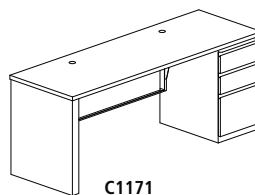

CREDENZA WITH ONE PEDESTAL

Model No.	Dimensions	Weight	List Price	No Modesty Panel (+N) List Price
C1131	48"W x 24"D x 29"H, 1 B/B/F Pedestal	130	1,296.00	1,247.00
C1141	54"W x 24"D x 29"H, 1 B/B/F Pedestal	137	1,318.00	1,271.00
C1151	60"W x 24"D x 29"H, 1 B/B/F Pedestal	144	1,348.00	1,294.00
C1161	66"W x 24"D x 29"H, 1 B/B/F Pedestal	151	1,391.00	1,336.00
C1171	72"W x 24"D x 29"H, 1 B/B/F Pedestal	158	1,431.00	1,376.00
C1133	48"W x 24"D x 29"H, 1 F/F Pedestal	130	1,296.00	1,247.00
C1143	54"W x 24"D x 29"H, 1 F/F Pedestal	137	1,318.00	1,271.00
C1153	60"W x 24"D x 29"H, 1 F/F Pedestal	144	1,348.00	1,294.00
C1163	66"W x 24"D x 29"H, 1 F/F Pedestal	151	1,391.00	1,336.00
C1173	72"W x 24"D x 29"H, 1 F/F Pedestal	160	1,431.00	1,376.00