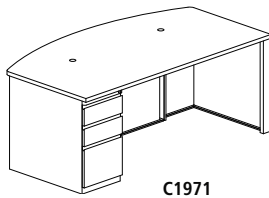

C1971

Model No.	Dimensions	Weight	List Price	No Modesty Panel (+N) List Price
C1951	60"W x 39"D x 29"H, 1 B/B/F Pedestal	190	1,554.00	1,485.00
C1961	66"W x 39"D x 29"H, 1 B/B/F Pedestal	205	1,615.00	1,537.00
C1971	72"W x 39"D x 29"H, 1 B/B/F Pedestal	220	1,644.00	1,564.00
C1953	60"W x 39"D x 29"H, 1 F/F Pedestal	190	1,554.00	1,485.00
C1963	66"W x 39"D x 29"H, 1 F/F Pedestal	205	1,615.00	1,537.00
C1973	72"W x 39"D x 29"H, 1 F/F Pedestal	220	1,644.00	1,564.00

39" Bow Front Desk with Two Pedestals