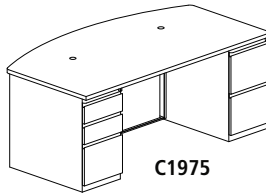

C1975

Model No.	Dimensions	Weight	List Price	No Modesty Panel (+N) List Price
C1952	60"W x 39"D x 29"H, 2 B/B/F Pedestals	225	2,140.00	2,069.00
C1962	66"W x 39"D x 29"H, 2 B/B/F Pedestals	235	2,199.00	2,122.00
C1972	72"W x 39"D x 29"H, 2 B/B/F Pedestals	245	2,229.00	2,152.00
C1955	60"W x 39"D x 29"H, 1 B/B/F Pedestal, 1 F/F Pedestal	225	2,140.00	2,069.00
C1965	66"W x 39"D x 29"H, 1 B/B/F Pedestal, 1 F/F Pedestal	235	2,199.00	2,122.00
C1975	72"W x 39"D x 29"H, 1 B/B/F Pedestal, 1 F/F Pedestal	245	2,229.00	2,152.00
C1954	60"W x 39"D x 29"H, 2 F/F Pedestals	225	2,140.00	2,069.00
C1964	66"W x 39"D x 29"H, 2 F/F Pedestals	235	2,199.00	2,122.00
C1974	72"W x 39"D x 29"H, 2 F/F Pedestals	245	2,229.00	2,152.00

BRIDGES

- Not freestanding, requires support from adjoining work surfaces
- Available as straight or contoured bridge
- Work surfaces available in the six e5™ colors; see box on page 23 for details
- Available with full, 2/3 height, or no modesty panel
- One grommet in surface, standard