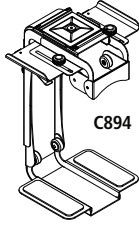

CPU HOLDER

- Easily adjusts to fit CPUs 3"-9½" wide and 12"-22" tall
- Slides easily and smoothly on nylon glides on 16" track
- Designed to easily support CPU's weighing up to 70 lbs.
- Rotates a full 360° for complete access to cables and ports

Model No.	Dimensions	Weight	List Price
C894	CPU width plus 3½" x 16"D x CPU height plus 4½"	20	353.00