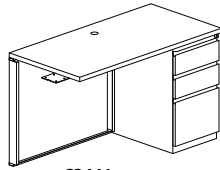

24" Deep with One Pedestal **GSA**

C2441

Model No.	Dimensions	Weight	List Price	No Modesty Panel (+N) List Price
C2481	24"W x 24"D x 29"H, 1 B/B/F Pedestal	94	1,021.00	964.00
C2401	30"W x 24"D x 29"H, 1 B/B/F Pedestal	99	1,054.00	999.00
C2411	36"W x 24"D x 29"H, 1 B/B/F Pedestal	104	1,089.00	1,033.00
C2421	42"W x 24"D x 29"H, 1 B/B/F Pedestal	111	1,134.00	1,072.00
C2431	48"W x 24"D x 29"H, 1 B/B/F Pedestal	118	1,179.00	1,115.00
C2441	54"W x 24"D x 29"H, 1 B/B/F Pedestal	125	1,240.00	1,176.00
C2451	60"W x 24"D x 29"H, 1 B/B/F Pedestal	132	1,304.00	1,218.00
C2461	66"W x 24"D x 29"H, 1 B/B/F Pedestal	139	1,348.00	1,263.00
C2471	72"W x 24"D x 29"H, 1 B/B/F Pedestal	146	1,392.00	1,305.00
C2483	24"W x 24"D x 29"H, 1 F/F Pedestal	94	1,021.00	964.00
C2403	30"W x 24"D x 29"H, 1 F/F Pedestal	99	1,054.00	999.00
C2413	36"W x 24"D x 29"H, 1 F/F Pedestal	104	1,089.00	1,033.00
C2423	42"W x 24"D x 29"H, 1 F/F Pedestal	111	1,134.00	1,072.00
C2433	48"W x 24"D x 29"H, 1 F/F Pedestal	118	1,179.00	1,115.00
C2443	54"W x 24"D x 29"H, 1 F/F Pedestal	125	1,240.00	1,176.00
C2453	60"W x 24"D x 29"H, 1 F/F Pedestal	132	1,304.00	1,218.00
C2463	66"W x 24"D x 29"H, 1 F/F Pedestal	139	1,348.00	1,263.00
C2473	72"W x 24"D x 29"H, 1 F/F Pedestal	146	1,392.00	1,305.00