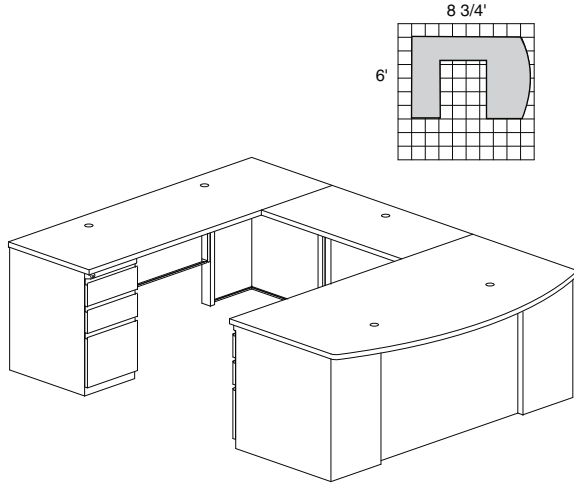

CSII TYPICAL #7

Consists of:

QTY.	NO.	DESCRIPTION	LIST PRICE EACH
1	C1675	Desk 72 x 36" with One B/B/F and One F/F	2,090.00
1	C1172	Credenza 72" x 24" with Two B/B/F	1,976.00
<b>CST7</b>			<b>4,066.00</b>

CSII TYPICAL #8

Consists of:

QTY.	NO.	DESCRIPTION	LIST PRICE EACH
1	C343R1	J Table 72"W x 48"D x 30", Return Right with One B/B/F	1,863.00
1	C2531	Return 48 x 30" with One B/B/F	1,244.00
1	C747	Flipper Door Overhead Unit 72"W x 15"D x 36"H	1,284.00
1	C867	Fabric Tack Panel for Overhead 69¼"W x 17"H	397.00
<b>CST8</b>			<b>4,789.00</b>