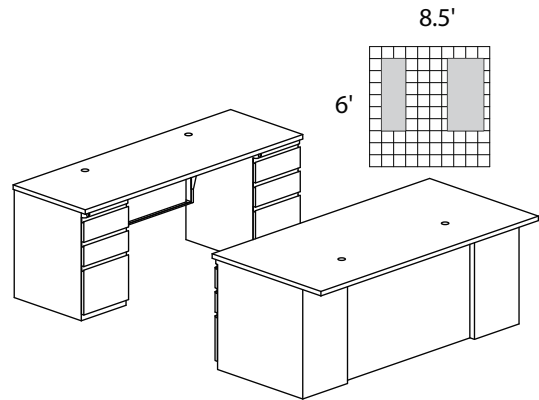

CSII TYPICAL #3

Consists of:

QTY.	NO.	MODEL	DESCRIPTION	LIST PRICE EACH
1	C542	Corner Desk, 24"D x 42"W x 42"W x 24"D	1,259.00	
1	C2471	Return 72 x 24" with One B/B/F	1,392.00	
1	C2473	Return 72 x 24" with One F/F	1,392.00	
1	C747	Flipper Door Overhead Unit, 72"W x 15"D x 36"H	1,284.00	
1	C867	Fabric Tack Panel for Overhead, 69¼"W x 17"H	397.00	
<b>CST3</b>				<b>5,723.00</b>

CSII TYPICAL #4

Consists of:

QTY.	MODEL NO.	DESCRIPTION	LIST PRICE EACH
1	C343R1	J Table 72"W x 48"D x 30"H, Return Right with One B/B/F	1,863.00
1	C483L	P Table 72"W x 48"D x 30"H, Return Left with Conference End	1,481.00
1	C747	Flipper Door Overhead Unit, 72"W x 15"D x 36"H	1,284.00
1	C867	Fabric Tack Panel for Overhead, 69¼"W x 17"H	397.00
<b>CST4</b>			<b>5,025.00</b>

CSII TYPICAL #5

Consists of:

QTY.	NO.	DESCRIPTION	LIST PRICE EACH
1	C1971	Bowfront Desk 72 x 39" with One B/B/F	1,644.00
1	C282T	Straight Bridge, 42 x 21"	426.00
1	C1171	Credenza 72 x 24" with One B/B/F	1,431.00
1	C747	Flipper Door Overhead Unit, 72"W x 15"D x 36"H	1,284.00
1	C867	Fabric Tack Panel for Overhead, 69¼"W x 17"H	397.00
<b>CST5</b>			<b>5,182.00</b>