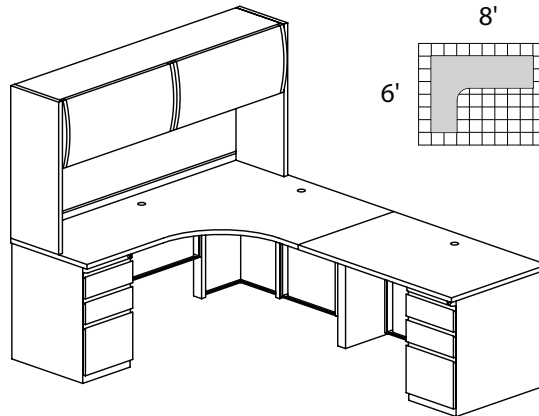

CSII TYPICAL #8

Consists of:

QTY.	NO.	DESCRIPTION	LIST PRICE EACH
1	C343R1	J Table 72"W x 48"D x 30", Return Right with One B/B/F	1,863.00
1	C2531	Return 48 x 30" with One B/B/F	1,244.00
1	C747	Flipper Door Overhead Unit 72"W x 15"D x 36"H	1,284.00
1	C867	Fabric Tack Panel for Overhead 69¼"W x 17"H	397.00
CST8			4,789.00