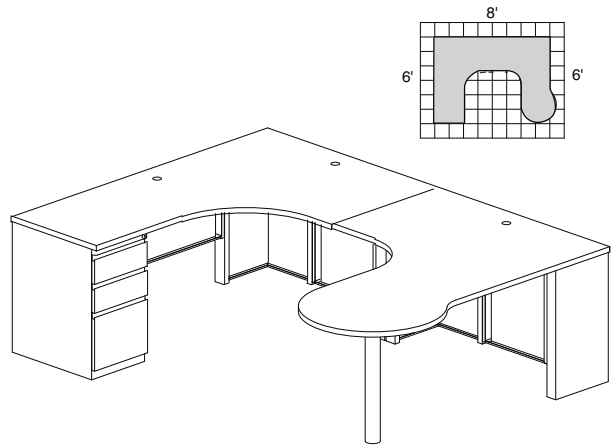

CSII TYPICAL #10

Consists of:

MODEL			LIST PRICE
QTY.	NO.	DESCRIPTION	EACH
1	C343R1	J Table 72"W x 48"D x 30"D, Return Right with One B/B/F	1,863.00
1	C483L	P Table 72"W x 48"D x 30"D, Return Left w/Conference End	1,481.00
CST10			3,345.00