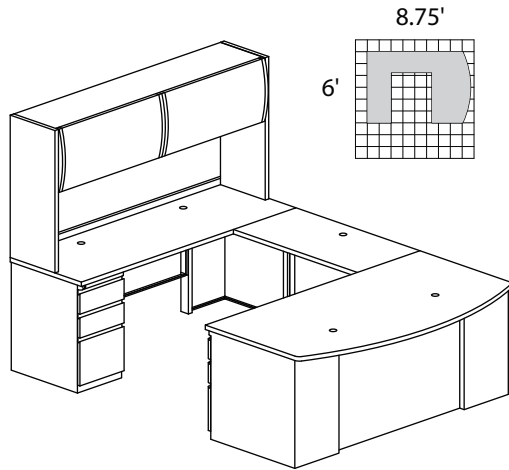

CSII TYPICAL #2

Consists of:

QTY.	MODEL NO.	DESCRIPTION	LIST PRICE EACH
1	C1171	Credenza 72"W x 24"D with One B/B/F	1,431.00
1	C2576	Return, 72"W x 30"D	985.00
1	C673	Peninsula Table, 48"W x 24"D	740.00
1	C747	Flipper Door Overhead Unit, 72"W x 15"D x 36"H	1,284.00
1	C867	Fabric Tack Panel for Overhead, 69¼"W x 17"H	397.00
<b>CST2</b>			<b>4,838.00</b>

CSII TYPICAL #3

Consists of:

QTY.	NO.	MODEL	DESCRIPTION	LIST PRICE EACH
1	C542	Corner Desk, 24"D x 42"W x 42"W x 24"D	1,259.00	
1	C2471	Return 72 x 24" with One B/B/F	1,392.00	
1	C2473	Return 72 x 24" with One F/F	1,392.00	
1	C747	Flipper Door Overhead Unit, 72"W x 15"D x 36"H	1,284.00	
1	C867	Fabric Tack Panel for Overhead, 69¼"W x 17"H	397.00	
<b>CST3</b>				<b>5,723.00</b>

CSII TYPICAL #4

Consists of:

QTY.	MODEL NO.	DESCRIPTION	LIST PRICE EACH
1	C343R1	J Table 72"W x 48"D x 30"H, Return Right with One B/B/F	1,863.00
1	C483L	P Table 72"W x 48"D x 30"H, Return Left with Conference End	1,481.00
1	C747	Flipper Door Overhead Unit, 72"W x 15"D x 36"H	1,284.00
1	C867	Fabric Tack Panel for Overhead, 69¼"W x 17"H	397.00
<b>CST4</b>			<b>5,025.00</b>