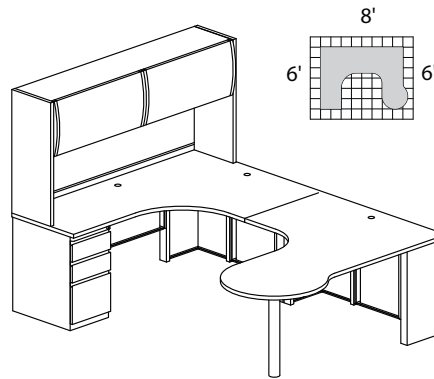

CSII TYPICAL #2

Consists of:

QTY.	MODEL NO.	DESCRIPTION	LIST PRICE EACH
1	C1171	Credenza 72"W x 24"D with One B/B/F	1,431.00
1	C2576	Return, 72"W x 30"D	985.00
1	C673	Peninsula Table, 48"W x 24"D	740.00
1	C747	Flipper Door Overhead Unit, 72"W x 15"D x 36"H	1,284.00
1	C867	Fabric Tack Panel for Overhead, 69¼"W x 17"H	397.00
<b>CST2</b>			<b>4,838.00</b>

CSII TYPICAL #3

Consists of:

QTY.	NO.	MODEL	DESCRIPTION	LIST PRICE EACH
1	C542	Corner Desk, 24"D x 42"W x 42"W x 24"D	1,259.00	
1	C2471	Return 72 x 24" with One B/B/F	1,392.00	
1	C2473	Return 72 x 24" with One F/F	1,392.00	
1	C747	Flipper Door Overhead Unit, 72"W x 15"D x 36"H	1,284.00	
1	C867	Fabric Tack Panel for Overhead, 69¼"W x 17"H	397.00	
<b>CST3</b>				<b>5,723.00</b>

CSII TYPICAL #4

Consists of:

QTY.	MODEL NO.	DESCRIPTION	LIST PRICE EACH
1	C343R1	J Table 72"W x 48"D x 30"H, Return Right with One B/B/F	1,863.00
1	C483L	P Table 72"W x 48"D x 30"H, Return Left with Conference End	1,481.00
1	C747	Flipper Door Overhead Unit, 72"W x 15"D x 36"H	1,284.00
1	C867	Fabric Tack Panel for Overhead, 69¼"W x 17"H	397.00
<b>CST4</b>			<b>5,025.00</b>