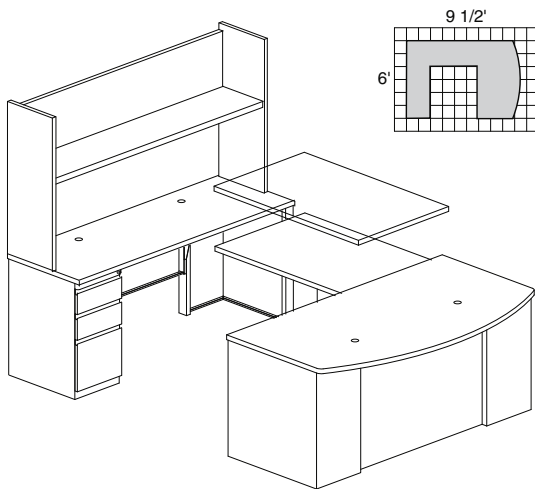

CSII TYPICAL #8

Consists of:

QTY.	NO.	DESCRIPTION	LIST PRICE EACH
1	C343R1	J Table 72"W x 48"D x 30", Return Right with One B/B/F	1,863.00
1	C2531	Return 48 x 30" with One B/B/F	1,244.00
1	C747	Flipper Door Overhead Unit 72"W x 15"D x 36"H	1,284.00
1	C867	Fabric Tack Panel for Overhead 69¼"W x 17"H	397.00
<b>CST8</b>			<b>4,789.00</b>

CSII TYPICAL #9

Consists of:

MODEL			LIST PRICE
QTY.	NO.	DESCRIPTION	EACH
1	C1971	Bowfront Desk 72"W x 39"D with One B/B/F	1,644.00
1	C1171	Credenza 72"W x 24"D with One B/B/F	1,431.00
1	C282T	Straight Bridge, 42"W x 24"D	426.00
<b>CST9</b>			<b>3,501.00</b>

CSII TYPICAL #10

Consists of:

MODEL			LIST PRICE
QTY.	NO.	DESCRIPTION	EACH
1	C343R1	J Table 72"W x 48"D x 30"D, Return Right with One B/B/F	1,863.00
1	C483L	P Table 72"W x 48"D x 30"D, Return Left w/Conference End	1,481.00
<b>CST10</b>			<b>3,345.00</b>