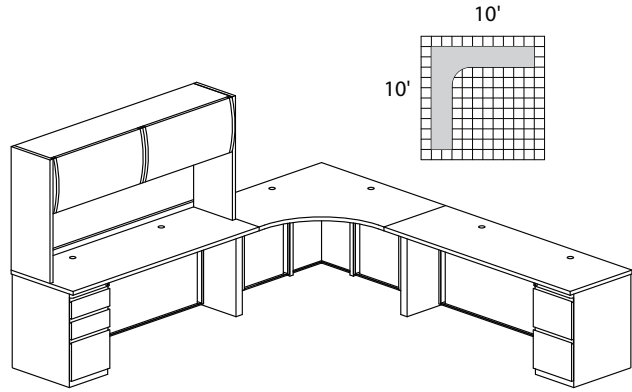

CSII TYPICAL #2

Consists of:

QTY.	MODEL NO.	DESCRIPTION	LIST PRICE EACH
1	C1171	Credenza 72"W x 24"D with One B/B/F	1,431.00
1	C2576	Return, 72"W x 30"D	985.00
1	C673	Peninsula Table, 48"W x 24"D	740.00
1	C747	Flipper Door Overhead Unit, 72"W x 15"D x 36"H	1,284.00
1	C867	Fabric Tack Panel for Overhead, 69¼"W x 17"H	397.00
<b>CST2</b>			<b>4,838.00</b>

CSII TYPICAL #3

Consists of:

QTY.	NO.	MODEL	DESCRIPTION	LIST PRICE EACH
1	C542	Corner Desk, 24"D x 42"W x 42"W x 24"D	1,259.00	
1	C2471	Return 72 x 24" with One B/B/F	1,392.00	
1	C2473	Return 72 x 24" with One F/F	1,392.00	
1	C747	Flipper Door Overhead Unit, 72"W x 15"D x 36"H	1,284.00	
1	C867	Fabric Tack Panel for Overhead, 69¼"W x 17"H	397.00	
<b>CST3</b>				<b>5,723.00</b>

CSII TYPICAL #4

Consists of:

QTY.	MODEL NO.	DESCRIPTION	LIST PRICE EACH
1	C343R1	J Table 72"W x 48"D x 30"H, Return Right with One B/B/F	1,863.00
1	C483L	P Table 72"W x 48"D x 30"H, Return Left with Conference End	1,481.00
1	C747	Flipper Door Overhead Unit, 72"W x 15"D x 36"H	1,284.00
1	C867	Fabric Tack Panel for Overhead, 69¼"W x 17"H	397.00
<b>CST4</b>			<b>5,025.00</b>