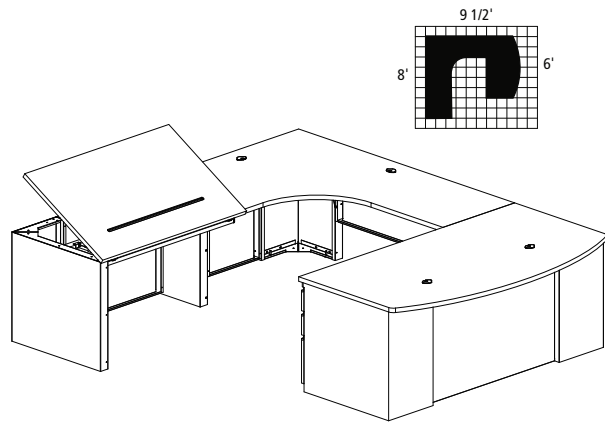

CSII TYPICAL #10

Consists of:

MODEL			LIST PRICE
QTY.	NO.	DESCRIPTION	EACH
1	C343R1	J Table 72"W x 48"D x 30"D, Return Right with One B/B/F	1,863.00
1	C483L	P Table 72"W x 48"D x 30"D, Return Left w/Conference End	1,481.00
<b>CST10</b>			<b>3,345.00</b>

CSII TYPICAL #14

Consists of:

MODEL			LIST PRICE
QTY.	NO.	DESCRIPTION	EACH
1	C1971	Bowfront Desk 72 x 39" with One B/B/F	1,644.00
1	C1171	Credenza 72 x 24" with One B/B/F	1,431.00
1	C48A	Height-Adjustable Bridge 48 x 24"	2,370.00
1	C777	Overhead Open Shelf, 72"W x 14"D x 36"H	728.00
1	C867	Fabric Tack Panel for Overhead, 69"W x 1/2"D x 17"H	397.00
<b>CST14</b>			<b>6,570.00</b>