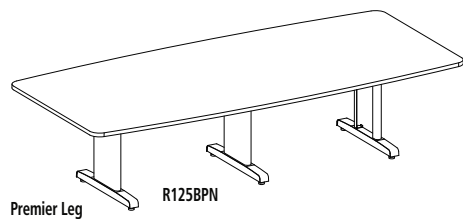

CSII™ Conference Tables

Full-size conference tables with optional power and data modules designed for optional power and data access to operate computers and presentation equipment during meetings.

- Three shapes of conference surfaces: Racetrack, Boat and Rectangular
- All tables are 29" H overall
- All tables standard with two legs, except for 120" with three legs
- Table legs are constructed of 14-gauge steel and available in standard Black finish
- Tops constructed of 1 1/8" thick high pressure laminate with t-mold edge
- Tables can be ordered with Black grommets
- If ordering optional Power Module, table must be ordered with grommets
- Slimline legs are 7"W and Premier legs are 13"W. Both have integrated cable channels within table legs
- **Base Finish:** List prices shown are for Black base finish. The bases can be finished in any other standard finish for a $50 list upcharge. Add a "C" suffix after the model number and specify standard finish
- **Work surfaces available in the e5™ / CSII™ colors; see page 11 for details**

CSII™ Conference

Conference Tables

Model No.	Description	Premier Leg	Premier Leg
		Grommets (+P) List Price	No Grommets (+PN) List Price
R73R	72 x 36" Rectangular	1,589.00	1,545.00
R73B	72 x 36" Boat-Shaped	1,589.00	1,545.00
R73V	72 x 36" Racetrack	1,589.00	1,545.00
R84R	84 x 42" Rectangular	1,733.00	1,691.00
R84B	84 x 42" Boat-Shaped	1,733.00	1,691.00
R84V	84 x 42" Racetrack	1,733.00	1,691.00
R94R	96 x 48" Rectangular	1,775.00	1,735.00
R94B	96 x 48" Boat-Shaped	1,775.00	1,735.00
R94V	96 x 48" Racetrack	1,775.00	1,735.00
R95R	96 x 54" Rectangular	1,821.00	1,776.00
R95B	96 x 54" Boat-Shaped	1,821.00	1,776.00
R95V	96 x 54" Racetrack	1,821.00	1,776.00
R104R	108 x 48" Rectangular	2,038.00	1,993.00
R104B	108 x 48" Boat-Shaped	2,038.00	1,993.00
R104V	108 x 48" Racetrack	2,038.00	1,993.00
R105R	108 x 54" Rectangular	2,191.00	2,150.00
R105B	108 x 54" Boat-Shaped	2,191.00	2,150.00
R105V	108 x 54" Racetrack	2,191.00	2,150.00
R124R	120 x 48" Rectangular	2,340.00	2,297.00
R124B	120 x 48" Boat-Shaped	2,340.00	2,297.00
R124V	120 x 48" Racetrack	2,340.00	2,297.00
R125R	120 x 54" Rectangular	2,465.00	2,425.00
R125B	120 x 54" Boat-Shaped	2,465.00	2,425.00
R125V	120 x 54" Racetrack	2,465.00	2,425.00

Optional Power Module

Model No.	Description	List Price
SPM	Optional Power Module [includes RJ11-Cat 3 coupler (phone) and RJ45-Cat3 coupler (data)] – 6' power cord	315.00

Office Suites
Seating
Tables
Desks
Meeting Essentials
Personal Organization
Ergonomics
High Density Storage
Storage & Filing
Facilities
Technology Furniture
Art & Engineering