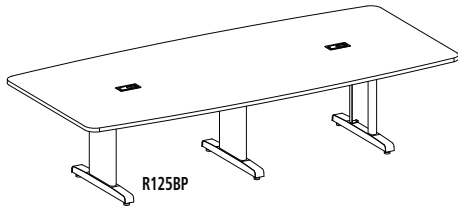

CSII™ Conference Tables

Full-size conference tables with optional power and data modules designed for optional power and data access to operate computers and presentation equipment during meetings.

- Three shapes of conference surfaces: Racetrack, Boat and Rectangular
- All tables are 29" H overall
- All tables standard with two legs, except for 120" with three legs
- Table legs are constructed of 14-gauge steel and available in standard Black finish
- Tops constructed of 1 1/8" thick high pressure laminate with t-mold edge
- Tables can be ordered with Black grommets
- If ordering optional Power Module, table must be ordered with grommets
- Slimline legs are 7"W and Premier legs are 13"W. Both have integrated cable channels within table legs
- **Base Finish:** List prices shown are for Black base finish. The bases can be finished in any other standard finish for a $50 list upcharge. Add a "C" suffix after the model number and specify standard finish
- **Work surfaces available in the e5™ / CSII™ colors; see page 11 for details**

CSII™ Conference

Conference Tables

Model No.	Description	Premier Leg	Premier Leg
		Grommets (+P) List Price	No Grommets (+PN) List Price
R73R	72 x 36" Rectangular	1,589.00	1,545.00
R73B	72 x 36" Boat-Shaped	1,589.00	1,545.00
R73V	72 x 36" Racetrack	1,589.00	1,545.00
R84R	84 x 42" Rectangular	1,733.00	1,691.00
R84B	84 x 42" Boat-Shaped	1,733.00	1,691.00
R84V	84 x 42" Racetrack	1,733.00	1,691.00
R94R	96 x 48" Rectangular	1,775.00	1,735.00
R94B	96 x 48" Boat-Shaped	1,775.00	1,735.00
R94V	96 x 48" Racetrack	1,775.00	1,735.00
R95R	96 x 54" Rectangular	1,821.00	1,776.00
R95B	96 x 54" Boat-Shaped	1,821.00	1,776.00
R95V	96 x 54" Racetrack	1,821.00	1,776.00
R104R	108 x 48" Rectangular	2,038.00	1,993.00
R104B	108 x 48" Boat-Shaped	2,038.00	1,993.00
R104V	108 x 48" Racetrack	2,038.00	1,993.00
R105R	108 x 54" Rectangular	2,191.00	2,150.00
R105B	108 x 54" Boat-Shaped	2,191.00	2,150.00
R105V	108 x 54" Racetrack	2,191.00	2,150.00
R124R	120 x 48" Rectangular	2,340.00	2,297.00
R124B	120 x 48" Boat-Shaped	2,340.00	2,297.00
R124V	120 x 48" Racetrack	2,340.00	2,297.00
R125R	120 x 54" Rectangular	2,465.00	2,425.00
R125B	120 x 54" Boat-Shaped	2,465.00	2,425.00
R125V	120 x 54" Racetrack	2,465.00	2,425.00

Optional Power Module

Model No.	Description	List Price
SPM	Optional Power Module [includes RJ11-Cat 3 coupler (phone) and RJ45-Cat3 coupler (data)] – 6' power cord	315.00

Office Suites
Seating
Tables
Desks
Meeting Essentials
Personal Organization
Ergonomics
High Density Storage
Storage & Filing
Facilities
Technology Furniture
Art & Engineering