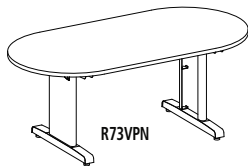

CSII™ Conference Tables

Full-size conference tables with optional power and data modules designed for optional power and data access to operate computers and presentation equipment during meetings.

- Three shapes of conference surfaces: Racetrack, Boat and Rectangular
- All tables are 29" H overall
- All tables standard with two legs, except for 120" with three legs
- Table legs are constructed of 14-gauge steel and available in standard Black finish
- Tops constructed of 1 1/8" thick high pressure laminate with t-mold edge
- Tables can be ordered with Black grommets
- If ordering optional Power Module, table must be ordered with grommets
- Slimline legs are 7"W and Premier legs are 13"W. Both have integrated cable channels within table legs
- **Base Finish:** List prices shown are for Black base finish. The bases can be finished in any other standard finish for a $50 list upcharge. Add a "C" suffix after the model number and specify standard finish
- **Work surfaces available in the e5™ / CSII™ colors; see page 11 for details**

CSII™ Conference

Conference Tables

Model No.	Description	Premier Leg	Premier Leg
		Grommets (+P) List Price	No Grommets (+PN) List Price
R73R	72 x 36" Rectangular	1,589.00	1,545.00
R73B	72 x 36" Boat-Shaped	1,589.00	1,545.00
R73V	72 x 36" Racetrack	1,589.00	1,545.00
R84R	84 x 42" Rectangular	1,733.00	1,691.00
R84B	84 x 42" Boat-Shaped	1,733.00	1,691.00
R84V	84 x 42" Racetrack	1,733.00	1,691.00
R94R	96 x 48" Rectangular	1,775.00	1,735.00
R94B	96 x 48" Boat-Shaped	1,775.00	1,735.00
R94V	96 x 48" Racetrack	1,775.00	1,735.00
R95R	96 x 54" Rectangular	1,821.00	1,776.00
R95B	96 x 54" Boat-Shaped	1,821.00	1,776.00
R95V	96 x 54" Racetrack	1,821.00	1,776.00
R104R	108 x 48" Rectangular	2,038.00	1,993.00
R104B	108 x 48" Boat-Shaped	2,038.00	1,993.00
R104V	108 x 48" Racetrack	2,038.00	1,993.00
R105R	108 x 54" Rectangular	2,191.00	2,150.00
R105B	108 x 54" Boat-Shaped	2,191.00	2,150.00
R105V	108 x 54" Racetrack	2,191.00	2,150.00
R124R	120 x 48" Rectangular	2,340.00	2,297.00
R124B	120 x 48" Boat-Shaped	2,340.00	2,297.00
R124V	120 x 48" Racetrack	2,340.00	2,297.00
R125R	120 x 54" Rectangular	2,465.00	2,425.00
R125B	120 x 54" Boat-Shaped	2,465.00	2,425.00
R125V	120 x 54" Racetrack	2,465.00	2,425.00

Optional Power Module

Model No.	Description	List Price
SPM	Optional Power Module [includes RJ11-Cat 3 coupler (phone) and RJ45-Cat3 coupler (data)] – 6' power cord	315.00

Office Suites
Seating
Tables
Desks
Meeting Essentials
Personal Organization
Ergonomics
High Density Storage
Storage & Filing
Facilities
Technology Furniture
Art & Engineering