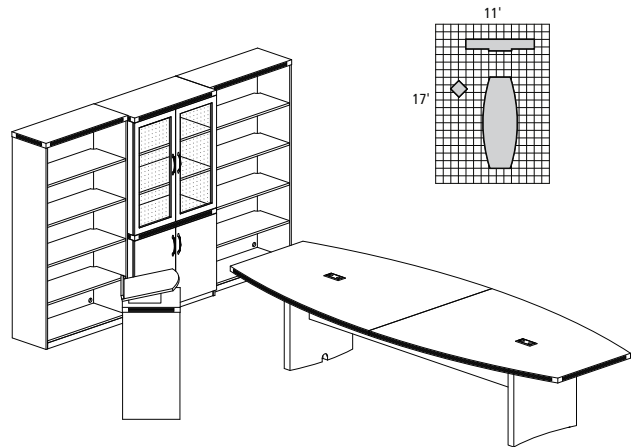

ABERDEEN TYPICAL #40

Consists of:

QTY.	MODEL NO.	DESCRIPTION	LIST PRICE EACH
1	ACTB12	Boat Conference Table 144 x 48"	2,203.00
1	ASC	Storage Cabinet	796.00
1	AGDC	Glass Display Cabinet	1,033.00
2	AB5536	5 Shelf Bookcase	747.00
1	ALCT	Lectern	572.00

AT40 6,099.00