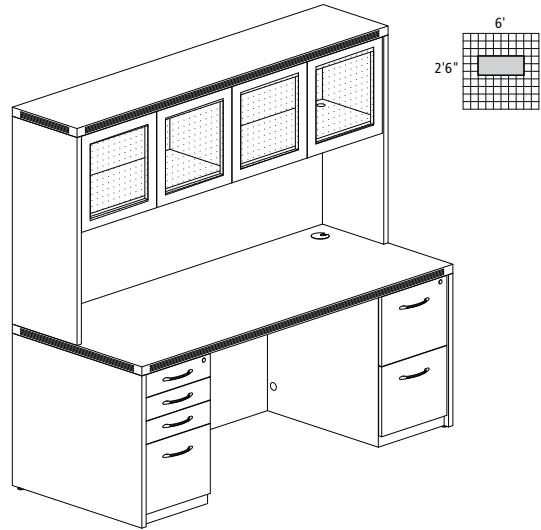

ABERDEEN TYPICAL #34

Consists of:

QTY.	MODEL NO.	DESCRIPTION	LIST PRICE EACH
1	ARD7230	Rectangular Desk, 72 x 30"	765.00
1	APBBF26	Desk Pencil/Box/Box/File Pedestal	715.00
1	AFF26	Desk File/File Pedestal	684.00
1	AHG72	Hutch with Glass Doors, 72"W	1,114.00
AT34			3,278.00