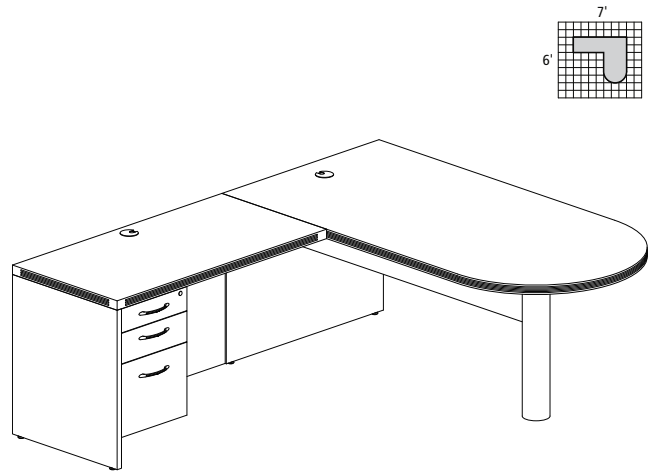

ABERDEEN TYPICAL #11

Consists of:

QTY.	MODEL NO.	DESCRIPTION	LIST PRICE EACH
1	APT7236	Freestanding Peninsula, 72 x 36"	921.00
1	AR4824	Return, 48 x 24"	477.00
1	APBF20	Suspended Credenza Pencil/Box/File Pedestal	471.00

AT11 1,869.00