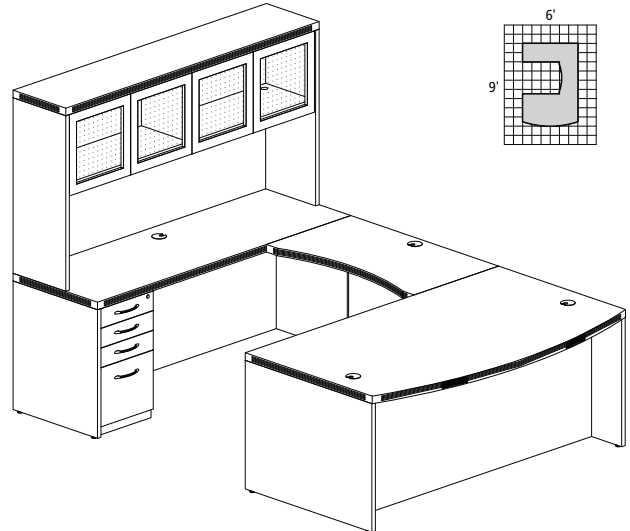

ABERDEEN TYPICAL #5

Consists of:

QTY.	MODEL NO.	DESCRIPTION	LIST PRICE EACH
1	ABD7242	Bowfront Desk, 72 x 42"	955.00
1	ACD7224	Credenza, 72 x 24"	668.00
1	ACB4224	Contour Bridge, 42 x 24"	379.00
1	APBBF26	Desk Pencil/Box/Box/File Pedestal	715.00
1	APBBF20	Credenza Pencil/Box/Box/File Pedestal	636.00
1	AHG72	Hutch with Glass Doors, 72"W	1,114.00

AT5 4,467.00