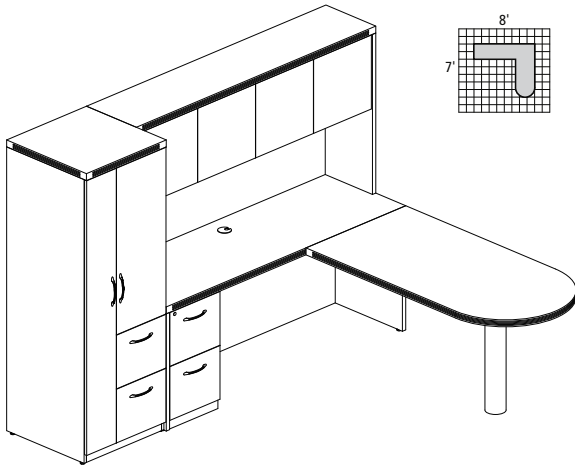

• Order complete suites using "AT_" models.

ABERDEEN TYPICAL #22

Consists of:

QTY.	MODEL NO.	DESCRIPTION	LIST PRICE EACH
1	APR6030	Peninsula Return, 60 x 30"	630.00
1	ACD7224	Credenza, 72 x 24"	668.00
1	AFF20	Credenza File/File Pedestal	604.00
1	APST	Personal Storage Tower	1,274.00
1	AHW72	Hutch with Wood Doors, 72"W	796.00
AT22			3,972.00