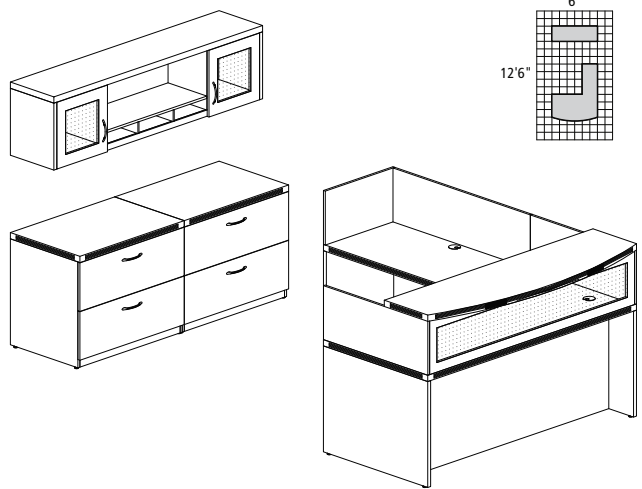

ABERDEEN TYPICAL #37

Consists of:

QTY.	MODEL NO.	DESCRIPTION	LIST PRICE EACH
1	ARD7236	Rectangular Conference Desk, 72 x 36"	828.00
1	AR4824	Return, 48 x 24"	477.00
1	ARDTC	Reception Desk Transaction Counter	747.00
1	ARRS	Reception Return Screen	252.00
2	AFLF36	Freestanding Lateral File, 36 x 24"	1,114.00
1	AWG72	Wall Mount Hutch, 72"W	783.00

AT37 5,314.00