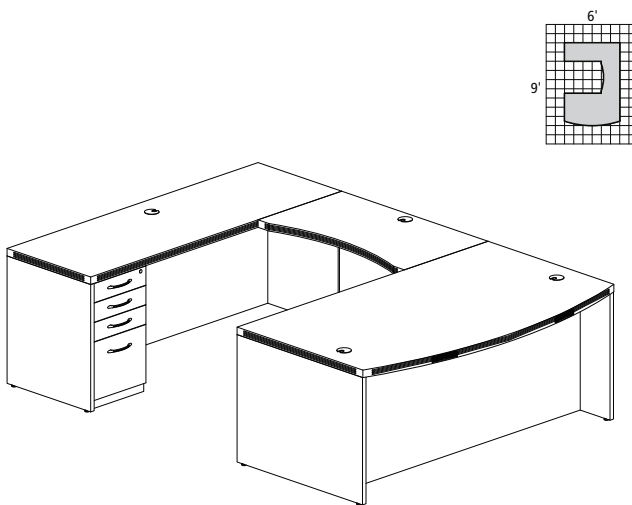

ABERDEEN TYPICAL #3

Consists of:

QTY.	MODEL NO.	DESCRIPTION	LIST PRICE EACH
1	ABD7242	Bowfront Desk, 72 x 42"	955.00
1	ACD7224	Credenza, 72 x 24"	668.00
1	ACB4224	Contour Bridge, 42 x 24"	379.00
1	APBBF26	Desk Pencil/Box/Box/File Pedestal	715.00
1	APBBF20	Credenza Pencil/Box/Box/File Pedestal	636.00

AT3 3,353.00