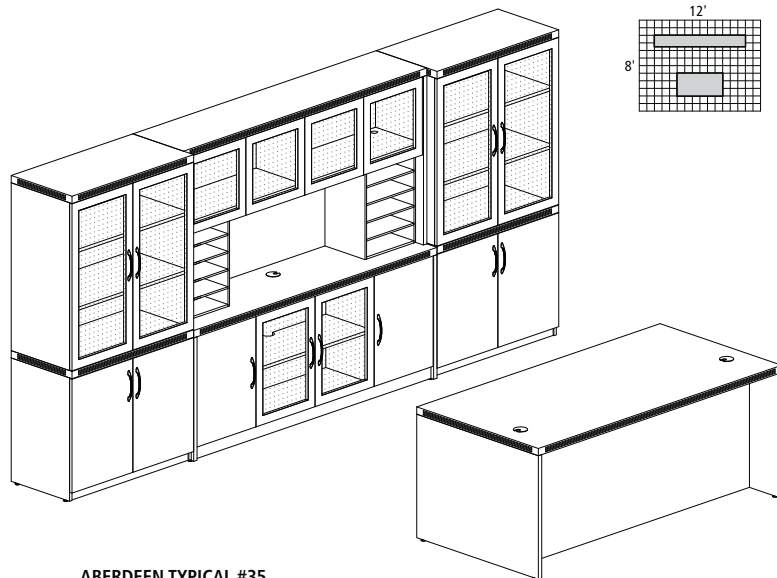

ABERDEEN TYPICAL #35

Consists of:

QTY.	MODEL NO.	DESCRIPTION	LIST PRICE EACH
1	ARD7236	Rectangular Conference Desk, 72 x 36"	828.00
1	APBBF26	Desk Pencil/Box/Box/File Pedestal	715.00
1	AFF26	Desk File/File Pedestal	684.00
1	ALC	Low Wall Cabinet	1,433.00
2	ASC	Storage Cabinet	796.00
2	AGDC	Glass Display Cabinet	1,033.00
1	AHG72	Hutch with Glass Doors, 72"W	1,114.00
2	AHPM	Horizontal Paper Management	222.00
AT35			8,877.00

Office Suites

Seating

Tables

Desks

Meeting Essentials

Personal Organization

Ergonomics

High Density Storage

Storage & Filing

Facilities

Technology Furniture

Art & Engineering