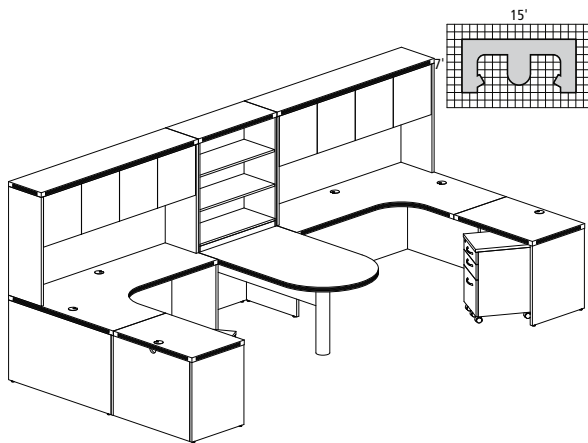

AT5 4,467.00

Aberdeen® Laminate Series Typicals

• Order complete suites using "AT_" models.

ABERDEEN TYPICAL #10

Consists of:

QTY.	MODEL NO.	DESCRIPTION	LIST PRICE EACH
1	ABD7242	Bowfront Desk, 72 x 42"	955.00
1	ACB4224	Contour Bridge, 42 x 24"	379.00
1	ACD7224	Credenza, 72 x 24"	668.00
1	APBBF26	Desk Pencil/Box/Box/File Pedestal	715.00
1	AFF20	Credenza File/File Pedestal	604.00
1	AFLF36	Freestanding Lateral File, 36 x 24"	1,114.00
1	AHW72	Hutch with Wood Doors, 72"W	796.00
1	AHPM	Horizontal Paper Management	222.00
1	AVPM	Vertical Paper Management	222.00

AT10 5,675.00

ABERDEEN TYPICAL #11

Consists of:

QTY.	MODEL NO.	DESCRIPTION	LIST PRICE EACH
1	APT7236	Freestanding Peninsula, 72 x 36"	921.00
1	AR4824	Return, 48 x 24"	477.00
1	APBF20	Suspended Credenza Pencil/Box/File Pedestal	471.00

AT11 1,869.00

ABERDEEN TYPICAL #17

Consists of:

QTY.	MODEL NO.	DESCRIPTION	LIST PRICE EACH
1	APT7236	Freestanding Peninsula, 72 x 36"	921.00
1	AEC72R	Extended Corner, Right, 72 x 48"	1,067.00
1	AEC72L	Extended Corner, Left, 72 x 48"	1,067.00
2	AR3624	Return, 36 x 24"	397.00
2	APBF20	Suspended Credenza Pencil/Box/File Pedestal	471.00
2	AMK20	Mobile Kit for Suspended Credenza Pedestal	158.00
2	AHW72	Hutch with Wood Doors, 72"W	796.00
1	AB3536	3 Shelf Bookcase	621.00

AT17 7,320.00

ABERDEEN TYPICAL #18

Consists of:

QTY.	MODEL NO.	DESCRIPTION	LIST PRICE EACH
1	APT7236	Freestanding Peninsula, 72 x 36"	921.00
1	AEC72R	Extended Corner, Right, 72 x 48"	1,067.00
1	AEC72L	Extended Corner, Left, 72 x 48"	1,067.00
2	AFTP72	72" Fabric Tack Panel	222.00
2	AR4824	Return, 48 x 24"	477.00
2	AFF20	Credenza File/File Pedestal	604.00
2	ACL36	Credenza Lateral File, 36 x 20"	875.00
2	AHW72	Hutch with Wood Doors, 72"W	796.00
1	AB3536	3 Shelf Bookcase	621.00