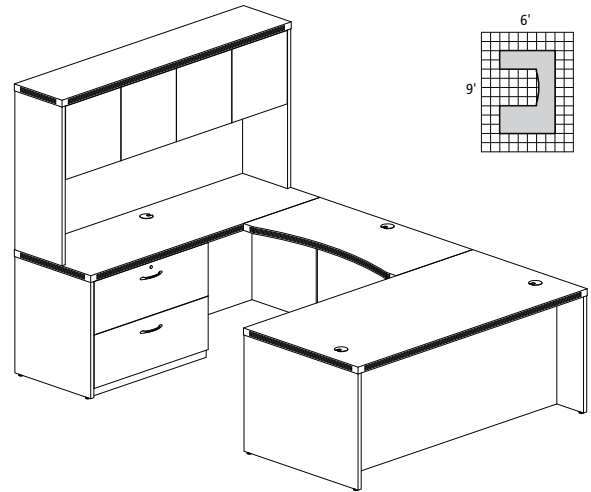

• Order complete suites using "AT__" models.

ABERDEEN TYPICAL #1

Consists of:

QTY.	MODEL NO.	DESCRIPTION	LIST PRICE EACH
1	ARD7236	Rectangular Conference Desk 72 x 36"	828.00
1	ACD7224	Credenza 72 x 24"	668.00
2	APBF26	Suspended Desk Pencil/Box/File Pedestal	524.00
2	APBF20	Suspended Credenza Pencil/Box/File Pedestal	471.00

AT1 3,484.00

ABERDEEN TYPICAL #2

Consists of:

QTY.	MODEL NO.	DESCRIPTION	LIST PRICE EACH
1	ARD7236	Rectangular Conference Desk 72 x 36"	828.00
1	ACD7224	Credenza 72 x 24"	668.00
1	ACB4824	Contour Bridge 48 x 24"	411.00
1	APBF26	Suspended Desk Pencil/Box/File Pedestal	524.00
1	ACLF36	Credenza Lateral File 36 x 20"	875.00
1	AHW72	Hutch with Wood Doors, 72"W	796.00