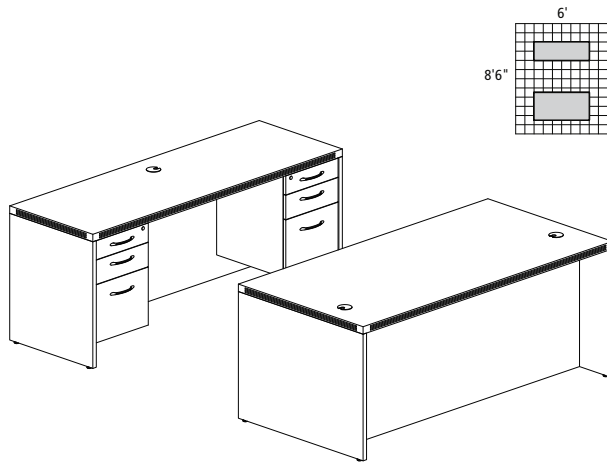

• Order complete suites using "AT__" models.

ABERDEEN TYPICAL #1

Consists of:

QTY.	MODEL NO.	DESCRIPTION	LIST PRICE EACH
1	ARD7236	Rectangular Conference Desk 72 x 36"	828.00
1	ACD7224	Credenza 72 x 24"	668.00
2	APBF26	Suspended Desk Pencil/Box/File Pedestal	524.00
2	APBF20	Suspended Credenza Pencil/Box/File Pedestal	471.00

AT1 3,484.00

ABERDEEN TYPICAL #2

Consists of:

QTY.	MODEL NO.	DESCRIPTION	LIST PRICE EACH
1	ARD7236	Rectangular Conference Desk 72 x 36"	828.00
1	ACD7224	Credenza 72 x 24"	668.00
1	ACB4824	Contour Bridge 48 x 24"	411.00
1	APBF26	Suspended Desk Pencil/Box/File Pedestal	524.00
1	ACLF36	Credenza Lateral File 36 x 20"	875.00
1	AHW72	Hutch with Wood Doors, 72"W	796.00