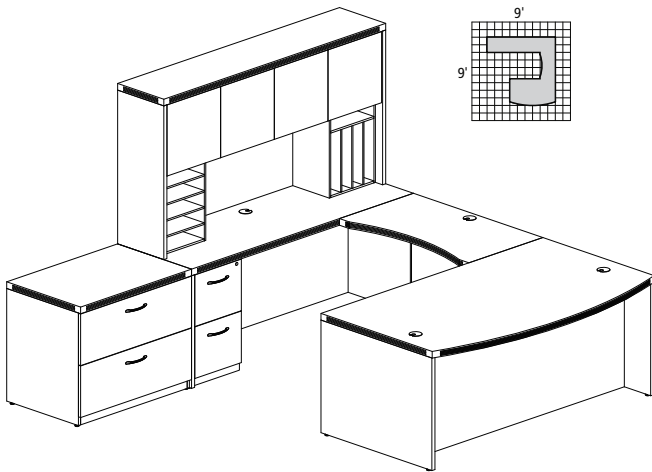

AT3 3,353.00

ABERDEEN TYPICAL #5

Consists of:

QTY.	MODEL NO.	DESCRIPTION	LIST PRICE EACH
1	ABD7242	Bowfront Desk, 72 x 42"	955.00
1	ACD7224	Credenza, 72 x 24"	668.00
1	ACB4224	Contour Bridge, 42 x 24"	379.00
1	APBBF26	Desk Pencil/Box/Box/File Pedestal	715.00
1	APBBF20	Credenza Pencil/Box/Box/File Pedestal	636.00
1	AHG72	Hutch with Glass Doors, 72"W	1,114.00

AT5 4,467.00

Aberdeen® Laminate Series Typicals

• Order complete suites using "AT_" models.

ABERDEEN TYPICAL #10

Consists of:

QTY.	MODEL NO.	DESCRIPTION	LIST PRICE EACH
1	ABD7242	Bowfront Desk, 72 x 42"	955.00
1	ACB4224	Contour Bridge, 42 x 24"	379.00
1	ACD7224	Credenza, 72 x 24"	668.00
1	APBBF26	Desk Pencil/Box/Box/File Pedestal	715.00
1	AFF20	Credenza File/File Pedestal	604.00
1	AFLF36	Freestanding Lateral File, 36 x 24"	1,114.00
1	AHW72	Hutch with Wood Doors, 72"W	796.00
1	AHPM	Horizontal Paper Management	222.00
1	AVPM	Vertical Paper Management	222.00