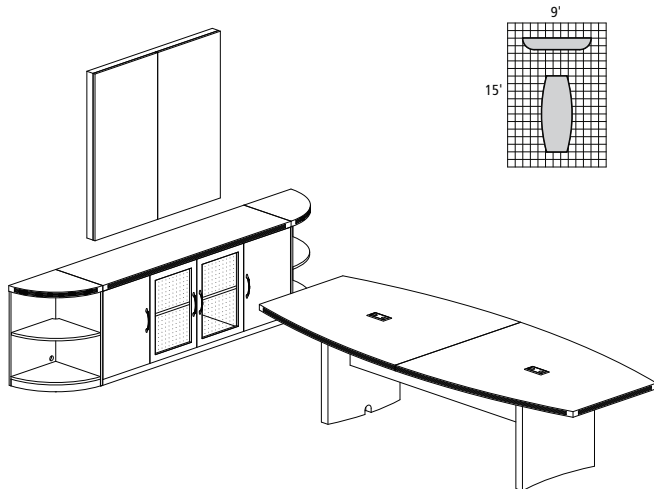

ABERDEEN TYPICAL #39

Consists of:

QTY.	MODEL NO.	DESCRIPTION	LIST PRICE EACH
1	ACTB10	Boat Conference Table, 120 x 48"	1,844.00
1	ALC	Low Wall Cabinet	1,433.00
2	ABQ2	2 Shelf 1/4 Round	317.00
1	AVPB	Visual Presentation Board	986.00

AT39 4,896.00