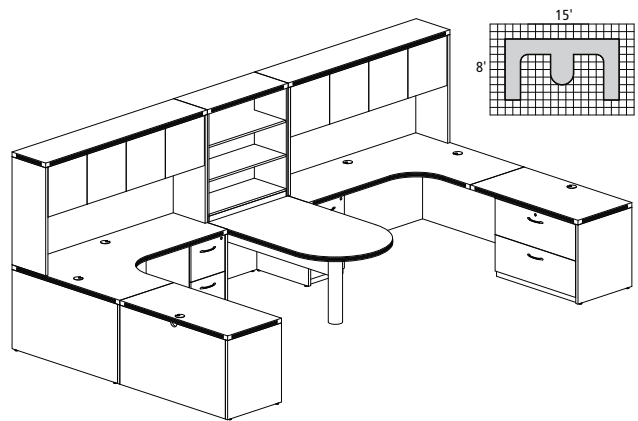

AT11 1,869.00

ABERDEEN TYPICAL #17

Consists of:

QTY.	MODEL NO.	DESCRIPTION	LIST PRICE EACH
1	APT7236	Freestanding Peninsula, 72 x 36"	921.00
1	AEC72R	Extended Corner, Right, 72 x 48"	1,067.00
1	AEC72L	Extended Corner, Left, 72 x 48"	1,067.00
2	AR3624	Return, 36 x 24"	397.00
2	APBF20	Suspended Credenza Pencil/Box/File Pedestal	471.00
2	AMK20	Mobile Kit for Suspended Credenza Pedestal	158.00
2	AHW72	Hutch with Wood Doors, 72"W	796.00
1	AB3536	3 Shelf Bookcase	621.00

AT17 7,320.00

ABERDEEN TYPICAL #18

Consists of:

QTY.	MODEL NO.	DESCRIPTION	LIST PRICE EACH
1	APT7236	Freestanding Peninsula, 72 x 36"	921.00
1	AEC72R	Extended Corner, Right, 72 x 48"	1,067.00
1	AEC72L	Extended Corner, Left, 72 x 48"	1,067.00
2	AFTP72	72" Fabric Tack Panel	222.00
2	AR4824	Return, 48 x 24"	477.00
2	AFF20	Credenza File/File Pedestal	604.00
2	ACL36	Credenza Lateral File, 36 x 20"	875.00
2	AHW72	Hutch with Wood Doors, 72"W	796.00
1	AB3536	3 Shelf Bookcase	621.00