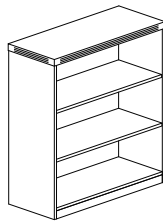

HUTCH TACK PANEL

- Attaches to Hutch back panel using adhesive tape
- Allows for access to the Hutch's grommet for cable management
- Available in Black fabric only

Model No.	Description	Dimensions	Weight	List Price
AFTP72	72" Fabric Tack Panel	69¾" W x ½" D x 19¼" H	6	222.00
AFTP66	66" Fabric Tack Panel	63¾" W x ½" D x 19¼" H	6	191.00
AFTP60	60" Fabric Tack Panel	57¾" W x ½" D x 19¼" H	5	173.00

PAPER MANAGEMENT ORGANIZERS

- Can accommodate legal-sized documents
- Sized to fit under Hutch

Model No.	Description	Dimensions	Weight	List Price
AVPM	Vertical Paper Management	15" W x 11¾" D x 20¼" H	31	222.00
AHPM	Horizontal Paper Management	15" W x 11¾" D x 20¼" H	32	222.00

BOOKCASES

- Shelves are adjustable on 1¼" increments with 5" of total adjustment
- Shelves contain corner mouse holes for vertical cable management
- Back panel provides grommet for wall access
- Quarter Round Bookcase shelf support 25. lbs per shelf
- Standard Bookcases support 75 lbs. per shelf, evenly distributed

Model No.	Description	Dimensions	Weight	List Price
AB5S36	5 Shelf Bookcase (1 fixed shelf)	36" W x 12" D x 68¾" H	175	747.00
AB3S36	3 Shelf Bookcase	36" W x 12" D x 39⅞" H	117	621.00
AB2S36	2 Shelf Bookcase	36" W x 12" D x 29½" H	93	509.00
ABQ2	2 Shelf Quarter Round (1 fixed shelf)	18" W x 18" D x 29½" H	80	317.00

AB3S36