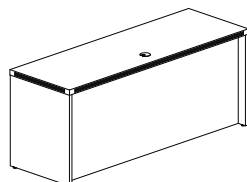

CREDENZA

- 1½" thick work surface
- One grommet in surface, standard
- Full-height, vertical grain, modesty panel included

- Mouse hole in modesty panel for cable pass through
- Modesty panel is recessed 3" for outlet clearance

Model No.	Description	Dimensions	Weight	List Price
ACD7224	72" Credenza	72"W x 24"D x 29½"H	160	668.00
ACD6624	66" Credenza	66"W x 24"D x 29½"H	151	636.00
ACD6024	60" Credenza	60"W x 24"D x 29½"H	142	604.00

These products are subject to California Proposition 65. Please visit the product detail page on our website for specific information.