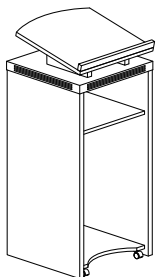

- White dry-erase board in center panel that features magnetic, non-ghosting surface
- Marker board can be used for projection
- Sculpted lower tray holds markers, erasers, etc.
- Inside face of doors covered in tackable Black fabric
- Wall mounting brackets included

Model No.	Description	Dimensions	Weight	List Price
AVPB	Visual Presentation Board	48"W x 2¾"D x 48"H	80	986.00

LECTERN

- One fixed shelf
- Four casters concealed in lectern base, non-locking
- Angled stand has stop to prevent papers from sliding
- Top surface has a grommet for cable pass-through