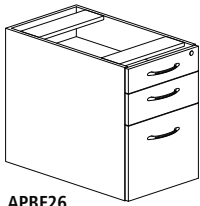

PEDESTAL FILE FOR DESK

APBF26