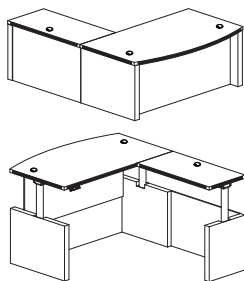

Aberdeen Height-Adjustable Bow Front Desk with Return

- Dual motor system base
- Hidden Modesty Panel will rise as the Desk rises
- No hidden modesty panel on the return
- Return is 20" deep

Model No.	Description	Dimensions	Weight	List Price
AT56	72 x 42" Bow Front Desk with Return with Base	72"W x 90" D x 29½" - 49¼"H	434	3,124.00
AT57	66 x 42" Bow Front Desk with Return with Base	66"W x 90" D x 29½" - 49¼"H	423	3,093.00

Aberdeen Height-Adjustable Straight Front Desk with Return