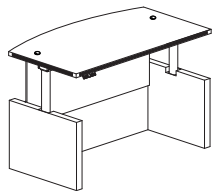

Aberdeen Height-Adjustable Conference Front Desk

- Dual motor base
- Hidden Modesty Panel will rise as the Desk rises

Model No.	Description	Dimensions	Weight	List Price
ARDH7236	72" Conference Front Desk with Base	72"W x 36"D x 29½" - 49¼"H	310	2,082.00

Aberdeen Height-Adjustable Straight Front Desk