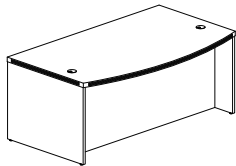

### BOW FRONT DESK

- 1½" thick work surface
- Full-height, vertical grain, modesty panel included

- Modesty panel is recessed 14½" at center
- Two grommets in surface, standard

Model No.	Description	Dimensions	Weight	List Price
ABD7242	72" Bowfront Desk	72"W x 42"D x 29½"H	233	955.00
ABD6642	66" Bowfront Desk	66"W x 42"D x 29½"H	220	908.00