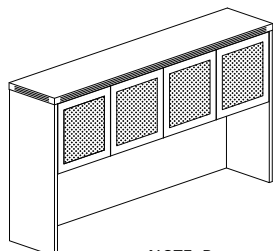

HUTCH WITH GLASS DOORS

- Glass is tempered for safety and durability
- Features four cabinet styled doors with self-closing hinges
- Back panel features two cable grommets
- 21½" clearance between work surface and bottom of shelf
- Accepts optional Fabric Tack Panel and Task Light

Model No.	Description	Dimensions	Weight	List Price
AHG72	72" Hutch with Glass Doors	72" W x 15" D x 39⅝" H	142	1,114.00

NOTE: Recommended under-cabinet LED Task Light is model EZDP. Other LED Task/Desk lighting is available in the Ergonomics section page 288-289.

These products are subject to California Proposition 65. Please visit the product detail page on our website for specific information.