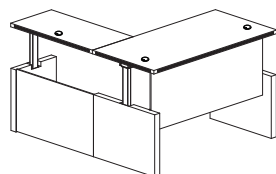

- Dual motor base
- Hidden Modesty Panel will rise as the Desk rises
- No hidden modesty panel on the return
- Return is 20" deep

Model No.	Description	Dimensions	Weight	List Price
AT58	72 x 36" Straight Front Desk with Return and Base	72"W x 84" D x 29½" - 49¼"H	427	3,020.00
AT59	72 x 30" Straight Front Desk with Return and Base	72"W x 78" D x 29½" - 49¼"H	403	2,978.00
AT60	66 x 30" Straight Front Desk with Return and Base	66"W x 78" D x 29½" - 49¼"H	397	2,947.00
AT61	60 x 30" Straight Front Desk with Return and Base	60"W x 78" D x 29½" - 49¼"H	385	2,916.00