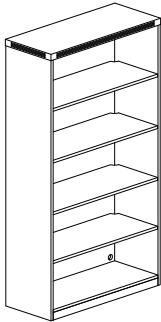

HUTCH TACK PANEL

- Attaches to Hutch back panel using adhesive tape
- Allows for access to the Hutch's grommet for cable management
- Available in Black fabric only

Model No.	Description	Dimensions	Weight	List Price
AFTP72	72" Fabric Tack Panel	69¾" W x ½" D x 19¼" H	6	222.00
AFTP66	66" Fabric Tack Panel	63¾" W x ½" D x 19¼" H	6	191.00
AFTP60	60" Fabric Tack Panel	57¾" W x ½" D x 19¼" H	5	173.00

PAPER MANAGEMENT ORGANIZERS

- Can accommodate legal-sized documents
- Sized to fit under Hutch

Model No.	Description	Dimensions	Weight	List Price
AVPM	Vertical Paper Management	15" W x 11¾" D x 20¼" H	31	222.00
AHPM	Horizontal Paper Management	15" W x 11¾" D x 20¼" H	32	222.00

BOOKCASES

- Shelves are adjustable on 1¼" increments with 5" of total adjustment
- Shelves contain corner mouse holes for vertical cable management
- Back panel provides grommet for wall access
- Quarter Round Bookcase shelf support 25. lbs per shelf
- Standard Bookcases support 75 lbs. per shelf, evenly distributed

Model No.	Description	Dimensions	Weight	List Price
AB5S36	5 Shelf Bookcase (1 fixed shelf)	36" W x 12" D x 68¾" H	175	747.00
AB3S36	3 Shelf Bookcase	36" W x 12" D x 39⅞" H	117	621.00
AB2S36	2 Shelf Bookcase	36" W x 12" D x 29½" H	93	509.00
ABQ2	2 Shelf Quarter Round (1 fixed shelf)	18" W x 18" D x 29½" H	80	317.00

AB5S36