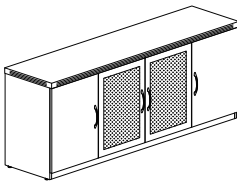

- Self-closing hinged doors
- One shelf per compartment adjustable on 1¼" increments with a total of 5" of adjustment. (3 shelves total)
- Shelves contain corner mouse hole for vertical cable management
- Mouse hole in back panel for wall access
- Curved metal pulls with Brushed Nickel finish standard. Additional pull options available

Model No.	Description	Dimensions	Weight	List Price
ALC	Low Wall Cabinet	72"W x 18"D x 29½"H	173	1,433.00

RECEPTION ACCESSORIES