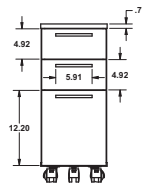

SKINNY PEDESTAL

Model No.	Description	Dimensions	Weight	List Price
ABSP	Skinny Pedestal	10¼" W x 23" D x 24½" H	53	360.00
ABSPT	Skinny Pedestal (Tall)	10¼" W x 23" D x 38½" H	86	467.00

- Front 3 casters are 2" high locking casters
- Available in Aberdeen® laminate colors