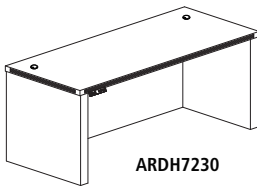

- Dual motor base
- Hidden Modesty Panel will rise as the Desk rises

Model No.	Description	Dimensions	Weight	List Price
ARDH7230	72" Straight Front Desk with Base	72"W x 30"D x 29½" - 49¼"H	286	2,041.00
ARDH6630	66" Straight Front Desk with Base	66"W x 30"D x 29½" - 49¼"H	280	2,009.00
ARDH6030	60" Straight Front Desk with Base	60"W x 30"D x 29½" - 49¼"H	268	1,978.00