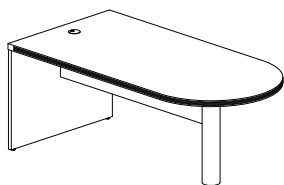

FREESTANDING PENINSULA DESK

- 1½" thick work surface
- Modesty panel is 12"H
- One grommet in surface, standard
- Mouse hole in modesty panel for cable pass through
- Does not accommodate a center drawer

Model No.	Description	Dimensions	Weight	List Price
APT7236	72" Freestanding Peninsula	72"W x 36"D x 29½"H	172	921.00