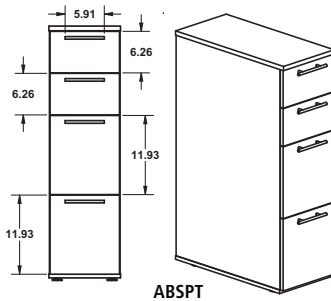

SKINNY PEDESTAL

Model No.	Description	Dimensions	Weight	List Price
ABSP	Skinny Pedestal	10¼" W x 23" D x 24½" H	53	360.00
ABSPT	Skinny Pedestal (Tall)	10¼" W x 23" D x 38½" H	86	467.00

- Front 3 casters are 2" high locking casters
- Available in Aberdeen® laminate colors