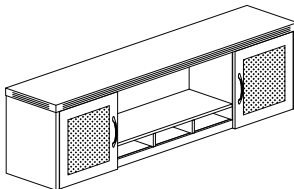

WALL MOUNT HUTCH

- Two textured glass doors, central opening and pigeon hole slots
- Central opening sized for binder storage
- Wall mounting brackets included
- Curved metal pulls with Brushed Nickel finish
- 150 lb. weight capacity

Model No.	Description	Dimensions	Weight	List Price
AWG72	72" Wall Mount Hutch	72" W x 15" D x 19⅝" H	121	783.00

HUTCH WITH WOOD DOORS