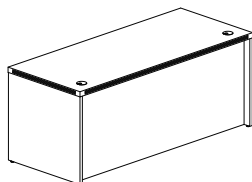

### BOW FRONT DESK

- 1½" thick work surface
- Full-height, vertical grain, modesty panel included

- Modesty panel is recessed 14½" at center
- Two grommets in surface, standard

Model No.	Description	Dimensions	Weight	List Price
ABD7242	72" Bowfront Desk	72"W x 42"D x 29½"H	233	955.00
ABD6642	66" Bowfront Desk	66"W x 42"D x 29½"H	220	908.00

### CONFERENCE FRONT DESK

- 1½" thick work surface
- Modesty panel is recessed 8½" at center

- Full-height, vertical grain, modesty panel included
- Two grommets in surface, standard

Model No.	Description	Dimensions	Weight	List Price
ARD7236	72" Rectangular Conference Desk	72"W x 36"D x 29½"H	215	828.00

### TABLE DESK

- Silver Base
- Not available in Maple

- Standard with two grommet holes for cable management

Model No.	Description	Dimensions	List Price
ABTD572	Table Desk with Straight Top	72"W x 30"D x 29½"H	861.00
ABTD566	Table Desk with Straight Top	66"W x 30"D x 29½"H	849.00
ABTD560	Table Desk with Straight Top	60"W x 30"D x 29½"H	835.00

### STRAIGHT FRONT DESK

- 1½" thick work surface
- Full-height, vertical grain, modesty panel included
- Modesty panel is recessed 2½"

- Two grommets in surface, standard
- Center drawer will not work with 60" Desk and two pedestals or Desk and return / bridge