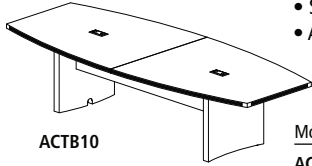

CONFERENCE TABLES

- 1½" thick work surface
- Surfaces feature hollow core construction
- Boat-shaped conference tables standard with two grommets (6' has one centered grommet, 18' has 3 grommets)
- Boat-shaped conference tables accept power module for power and data access
- Round conference tables have one round grommet
- Conference table legs have cable chimney for concealed cable management from surface to floor
- Tops larger than 96" have multi-piece top surfaces connected via steel cam post and steel connecting plates
- Large conference tables ship in multiple cartons
- Structural modesty panel conceals horizontal cable management
- ACTB18 not available in Gray Steel