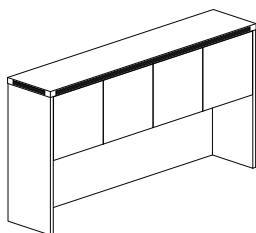

- Features four cabinet styled doors with self-closing hinges
- Back panel features two cable grommets
- 21½" clearance between work surface and bottom of shelf
- Accepts optional Fabric Tack Panel and Task Light

Model No.	Description	Dimensions	Weight	List Price
AHW72	72" Hutch with Wood Doors	72" W x 15" D x 39⅝" H	142	796.00
AHW66	66" Hutch with Wood Doors	66" W x 15" D x 39⅝" H	134	747.00
AHW60	60" Hutch with Wood Doors	60" W x 15" D x 39⅝" H	126	699.00