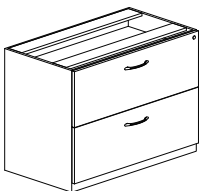

LATERAL FILE FOR CREDENZA/RETURN/EXTENDED CORNER

- Credenza Laterals slide easily under any surface
- Credenza Lateral top is unfinished
- Drawers can support up to 2 lbs. per inch

- Curved metal pulls with Brushed Nickel finish
- All locks are keyed alike. Lock cores are removable for keying suites individually

Model No.	Description	Dimensions	Weight	List Price
ACLF36	36" Credenza Lateral File	36"W x 20"D x 27½"H	126	875.00

FREESTANDING LATERAL FILE