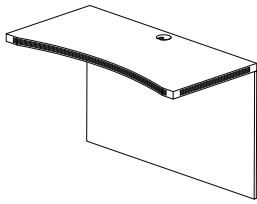

BRIDGE

- Universal mounting to right or left side of Desk
- Not free-standing. Requires connection to Credenza and Desk
- 1½" thick work surface
- Full-height, vertical grain modesty panel included
- Modesty panel is flush against Bridge
- One grommet in surface, standard
- Mouse hole in modesty panel for cable pass through

Model No.	Description	Dimensions	Weight	List Price
ACB4824	48" Curved Bridge	48"W x 24"D x 29½"H	74	387.00
ACB4224	42" Curved Bridge	42"W x 24"D x 29½"H	63	347.00