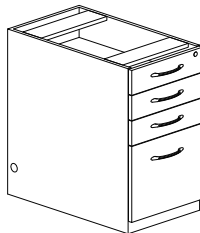

APBBF20

- Pedestals have integrated cable management access at top and bottom of ped
- Ped tops are unfinished. Must be attached to underside of surface
- Feature dual-purpose pencil drawers for storing supplies or laptops
- All locks are keyed alike. Lock cores are removable for keying suites individually

- Mobile kit contains 1" thick surface and five (5) casters to be used for APBF20 only
- Curved metal pulls with Brushed Nickel finish
- File drawers accommodate letter or legal size hanging file folders
- Pedestals ship fully assembled

Model No.	Description	Dimensions	Weight	List Price
APBF20	Suspended Credenza Pencil/Box/File Pedestal	15¼"W x 20"D x 22½"H	66	471.00
APBBF20	Credenza Pencil/Box/Box/File Pedestal	15¼"W x 20"D x 27½"H	75	636.00
AFF20	Credenza File/File Pedestal	15¼"W x 20"D x 27½"H	74	604.00
AMK20	Mobile Kit		14	158.00