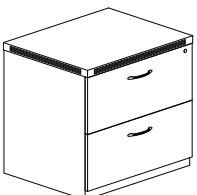

- 1⅝" surface allows it to be used alone or next to any Credenza or Return
- Drawers can support up to 2 lbs. per inch
- Drawers can be configured for front-to-back or side-to-side filing

- Curved metal pulls with Brushed Nickel finish
- All locks are keyed alike. Lock cores are removable for keying suites individually

Model No.	Description	Dimensions	Weight	List Price
AFLF30	30" Freestanding Lateral File	30"W x 24"D x 29½"H	201	1,033.00
AFLF36	36" Freestanding Lateral File	36"W x 24"D x 29½"H	240	1,114.00