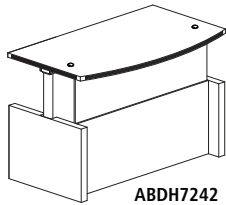

Aberdeen® Laminate Series

- Adjusts easily from 29½" - 49¼"
- Surfaces are abrasion and stain resistant for durability
- Includes built-in Brushed Nickel grommets to connect to power with ease
- All pieces feature durable 1½" thick work surfaces, with a distinctive fluted edge and vertical grain modesty panels
- Pieces coordinate with Aberdeen® Desking, Conference and Reception Furniture
- Drive System 110V, 60Hz AC input 120V DC motor draws a maximum of 3

- amps for quick and easy movement
- Moves at a speed of ¾" per second for quick adjustment
- Control Switch has simple Up/Down Buttons; sold as standard for ease of reconfiguration
- Dual motor system base
- Hidden Modesty Panel will rise as the Desk rises
- **Laminate Options:** Cherry-LCR, Gray Steel-LGS, Mocha-LDC, Maple-LMA

Aberdeen Height-Adjustable Bow Front Desk

- Dual motor base
- Hidden Modesty Panel will rise as the Desk rises

Model No.	Description	Dimensions	Weight	List Price
ABDH7242	72" Bow Front Desk with Base	72"W x 42"D x 29½" - 49¼"H	317	2,187.00
ABDH6642	66" Bow Front Desk with Base	66"W x 42"D x 29½" - 49¼"H	306	2,155.00