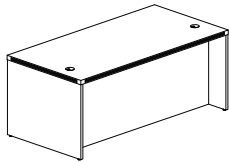

### BOW FRONT DESK

- 1½" thick work surface
- Full-height, vertical grain, modesty panel included

- Modesty panel is recessed 14½" at center
- Two grommets in surface, standard

Model No.	Description	Dimensions	Weight	List Price
ABD7242	72" Bowfront Desk	72"W x 42"D x 29½"H	233	955.00
ABD6642	66" Bowfront Desk	66"W x 42"D x 29½"H	220	908.00

### CONFERENCE FRONT DESK

- 1½" thick work surface
- Modesty panel is recessed 8½" at center

- Full-height, vertical grain, modesty panel included
- Two grommets in surface, standard

Model No.	Description	Dimensions	Weight	List Price
ARD7236	72" Rectangular Conference Desk	72"W x 36"D x 29½"H	215	828.00

### TABLE DESK

- Silver Base
- Not available in Maple

- Standard with two grommet holes for cable management

Model No.	Description	Dimensions	List Price
ABTD572	Table Desk with Straight Top	72"W x 30"D x 29½"H	861.00
ABTD566	Table Desk with Straight Top	66"W x 30"D x 29½"H	849.00
ABTD560	Table Desk with Straight Top	60"W x 30"D x 29½"H	835.00