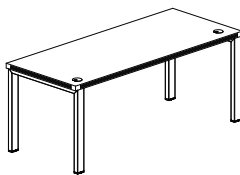

### BOW FRONT DESK

- 1½" thick work surface
- Full-height, vertical grain, modesty panel included

- Modesty panel is recessed 14½" at center
- Two grommets in surface, standard

Model No.	Description	Dimensions	Weight	List Price
ABD7242	72" Bowfront Desk	72"W x 42"D x 29½"H	233	955.00
ABD6642	66" Bowfront Desk	66"W x 42"D x 29½"H	220	908.00

### CONFERENCE FRONT DESK

- 1½" thick work surface
- Modesty panel is recessed 8½" at center

- Full-height, vertical grain, modesty panel included
- Two grommets in surface, standard

Model No.	Description	Dimensions	Weight	List Price
ARD7236	72" Rectangular Conference Desk	72"W x 36"D x 29½"H	215	828.00

### TABLE DESK

- Silver Base
- Not available in Maple

- Standard with two grommet holes for cable management

Model No.	Description	Dimensions	List Price
ABTD572	Table Desk with Straight Top	72"W x 30"D x 29½"H	861.00
ABTD566	Table Desk with Straight Top	66"W x 30"D x 29½"H	849.00
ABTD560	Table Desk with Straight Top	60"W x 30"D x 29½"H	835.00

### STRAIGHT FRONT DESK

- 1½" thick work surface
- Full-height, vertical grain, modesty panel included
- Modesty panel is recessed 2½"

- Two grommets in surface, standard
- Center drawer will not work with 60" Desk and two pedestals or Desk and return / bridge