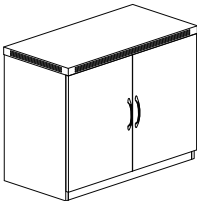

Model No.	Description	Dimensions	Weight	List Price
APST	Personal Storage Tower	24"W x 24"D x 68¾"H	248	1,274.00

**GLASS DISPLAY CABINET**

- Glass is tempered for safety and durability
- Two (2) adjustable shelves on 1¼" increments with a total of 5" of adjustment
- Curved metal pulls with Brushed Nickel finish. Additional pull options available
- Grommet in back panel for wall access
- Mouse hole in shelf to permit vertical routing of cables

Model No.	Description	Dimensions	Weight	List Price
AGDC	Glass Display Cabinet	36"W x 18"D x 39¾"H	135	1,033.00

**STORAGE CABINET**

- Self-closing hinged doors
- One shelf adjustable on 1¼" increments with a total of 5" of adjustment
- Shelf contains corner mouse hole for vertical cable management
- Mouse hole in back panel for wall access
- Curved metal pulls with Brushed Nickel finish. Additional pull options available