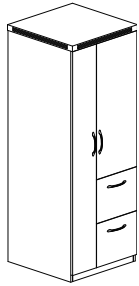

Model No.	Description	Dimensions	Weight	List Price
<b>AB5S36</b>	5 Shelf Bookcase (1 fixed shelf)	36" W x 12" D x 68¾" H	175	747.00
<b>AB3S36</b>	3 Shelf Bookcase	36" W x 12" D x 39⅞" H	117	621.00
<b>AB2S36</b>	2 Shelf Bookcase	36" W x 12" D x 29½" H	93	509.00
<b>ABQ2</b>	2 Shelf Quarter Round (1 fixed shelf)	18" W x 18" D x 29½" H	80	317.00

AB5S36

AB3S36

AB2S36

**PERSONAL STORAGE TOWER**

- Includes 7¾" wardrobe section with a hanging rod and four adjustable shelves
- Storage section includes two adjustable shelves on 1¼" increments with a total of 5" of adjustment
- File section includes two file drawers
- Curved metal pulls with Brushed Nickel finish. Additional pull options available
- Ships in two cartons

Model No.	Description	Dimensions	Weight	List Price
APST	Personal Storage Tower	24"W x 24"D x 68¾"H	248	1,274.00

**GLASS DISPLAY CABINET**

- Glass is tempered for safety and durability
- Two (2) adjustable shelves on 1¼" increments with a total of 5" of adjustment
- Curved metal pulls with Brushed Nickel finish. Additional pull options available
- Grommet in back panel for wall access
- Mouse hole in shelf to permit vertical routing of cables

Model No.	Description	Dimensions	Weight	List Price
AGDC	Glass Display Cabinet	36"W x 18"D x 39¾"H	135	1,033.00

**STORAGE CABINET**

- Self-closing hinged doors
- One shelf adjustable on 1¼" increments with a total of 5" of adjustment
- Shelf contains corner mouse hole for vertical cable management
- Mouse hole in back panel for wall access
- Curved metal pulls with Brushed Nickel finish. Additional pull options available