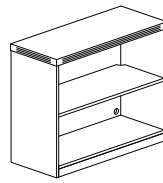

HUTCH TACK PANEL

- Attaches to Hutch back panel using adhesive tape
- Allows for access to the Hutch's grommet for cable management
- Available in Black fabric only

Model No.	Description	Dimensions	Weight	List Price
AFTP72	72" Fabric Tack Panel	69¾" W x ½" D x 19¼" H	6	222.00
AFTP66	66" Fabric Tack Panel	63¾" W x ½" D x 19¼" H	6	191.00
AFTP60	60" Fabric Tack Panel	57¾" W x ½" D x 19¼" H	5	173.00

PAPER MANAGEMENT ORGANIZERS

- Can accommodate legal-sized documents
- Sized to fit under Hutch

Model No.	Description	Dimensions	Weight	List Price
AVPM	Vertical Paper Management	15" W x 11¾" D x 20¼" H	31	222.00
AHPM	Horizontal Paper Management	15" W x 11¾" D x 20¼" H	32	222.00

BOOKCASES

- Shelves are adjustable on 1¼" increments with 5" of total adjustment
- Shelves contain corner mouse holes for vertical cable management
- Back panel provides grommet for wall access
- Quarter Round Bookcase shelf support 25. lbs per shelf
- Standard Bookcases support 75 lbs. per shelf, evenly distributed

Model No.	Description	Dimensions	Weight	List Price
AB5S36	5 Shelf Bookcase (1 fixed shelf)	36" W x 12" D x 68¾" H	175	747.00
AB3S36	3 Shelf Bookcase	36" W x 12" D x 39⅞" H	117	621.00
AB2S36	2 Shelf Bookcase	36" W x 12" D x 29½" H	93	509.00
ABQ2	2 Shelf Quarter Round (1 fixed shelf)	18" W x 18" D x 29½" H	80	317.00

AB2S36