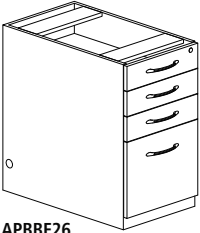

APBBF26

- Pedestals have integrated cable management access at top and bottom of Pedestals
- Pedestal tops are unfinished. Must be attached to underside
- Feature dual-purpose pencil drawers for storing supplies or laptops

- All locks are keyed alike. Lock cores are removable for keying suites individually
- Curved metal pulls with Brushed Nickel finish
- File drawers accommodate letter- or legal-size hanging file folders
- Pedestals ship fully assembled

Model No.	Description	Dimensions	Weight	List Price
APBF26	Suspended Desk Pencil/Box/File Pedestal	15¼"W x 26½"D x 22½"H	76	524.00
APBBF26	Desk Pencil/Box/Box/File Pedestal	15¼"W x 26½"D x 27½"H	90	715.00
AFF26	Desk File/File Pedestal	15¼"W x 26½"D x 27½"H	86	684.00