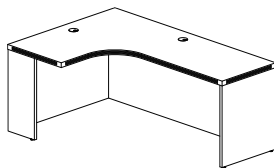

**BRIDGE**  

- Universal mounting to right or left side of Desk
- Not free-standing. Requires connection to Credenza and Desk
- 1½" thick work surface
- Full-height, vertical grain modesty panel included
- Modesty panel is flush against Bridge
- One grommet in surface, standard
- Mouse hole in modesty panel for cable pass through

Model No.	Description	Dimensions	Weight	List Price
ACB4824	48" Curved Bridge	48"W x 24"D x 29½"H	74	387.00
ACB4224	42" Curved Bridge	42"W x 24"D x 29½"H	63	347.00

**RETURN**  

- Returns are non-handed
- Not free-standing. Requires connection to Credenza, Desk or Extended corner
- Mouse hole in modesty panel for cable pass through
- Modesty panel is flush against Return
- One grommet in surface, standard
- 1½" thick work surface
- Full-height, vertical grain modesty panel included

Model No.	Description	Dimensions	Weight	List Price
AR4824	48" Return	48"W x 24"D x 29½"H	105	477.00
AR4224	42" Return	42"W x 24"D x 29½"H	96	430.00
AR3624	36" Return	36"W x 24"D x 29½"H	87	397.00

**EXTENDED CORNER**  