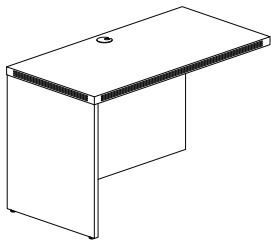

RETURN

- Returns are non-handed
- Not free-standing. Requires connection to Credenza, Desk or Extended corner
- Mouse hole in modesty panel for cable pass through
- Modesty panel is flush against Return
- One grommet in surface, standard
- 1½" thick work surface
- Full-height, vertical grain modesty panel included

Model No.	Description	Dimensions	Weight	List Price
AR4824	48" Return	48"W x 24"D x 29½"H	105	477.00
AR4224	42" Return	42"W x 24"D x 29½"H	96	430.00
AR3624	36" Return	36"W x 24"D x 29½"H	87	397.00