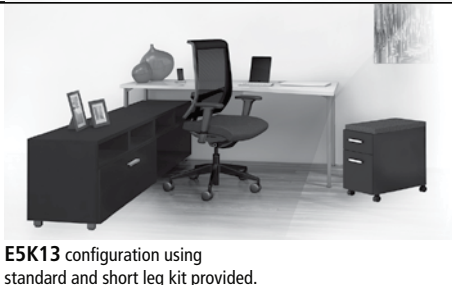

E5K10 LIST PRICE: 3,032.00

* NOTE: Desk includes 4 Standard and 2 Short Legs.

E5K11 configuration using standard and short leg kit provided.

e5K11 Furniture Components

Consists of:

Qty.	Description	Dimensions
1	Desk*	60"W x 24"D x 29½"H
1	Wall Mount Hutch	30"W x 15"D x 15"H
1	Open Storage Cabinet	30"W x 18"D x 21¾"H
1	Lateral File	30"W x 18"D x 21¾"H

E5K11 LIST PRICE: 3,099.00

E5K12 configuration using standard and short leg kit provided.

e5K12 Furniture Components

Consists of:

Qty.	Description	Dimensions
1	Desk*	60"W x 24"D x 29½"H
2	Wall Mount Hutch	30"W x 15"D x 15"H
1	Open Storage Cabinet	30"W x 18"D x 21¾"H
1	Mobile Pedestal	15½"W x 24"D x 23"H

E5K12 LIST PRICE: 3,151.00

E5K13 configuration using standard and short leg kit provided.

e5K13 Furniture Components

Consists of:

Qty.	Description	Dimensions
1	Desk*	60"W x 24"D x 29½"H
1	Open Storage Cabinet	30"W x 18"D x 21¾"H
1	Lateral File	30"W x 18"D x 21¾"H
1	Mobile Pedestal	15½"W x 24"D x 23"H