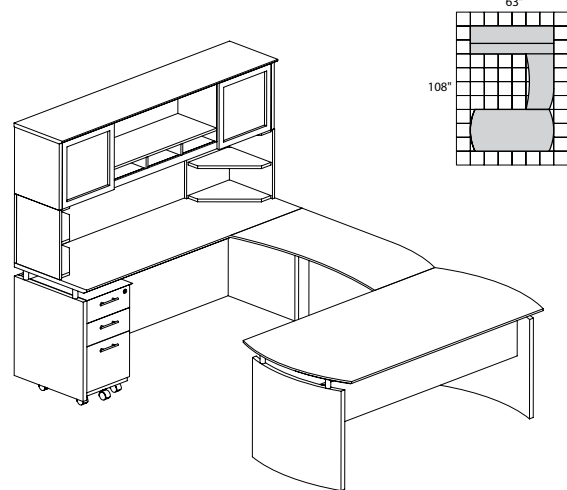

MEDINA SERIES – SUITE #33

Consists of:

QTY.	MODEL NO.	DESCRIPTION	LIST PRICE EACH
1	MND63	63"W Desk	$654
1	ACD	Center Drawer	$174
1	MNBDGL	Bridge Left-Hand	$345
1	MNCNZ63	63"W Credenza	$402
1	MNH63	63"W Hutch	$685
1	MNBBF	Box Box File	$453
2	MNPO	Corner Supports	$113

MNT33

TOTAL: $2939