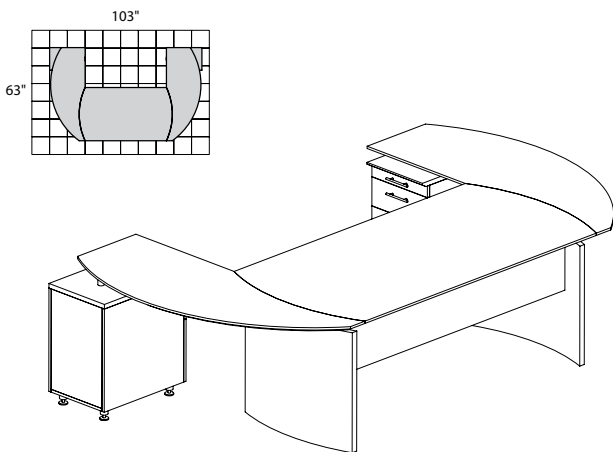

MEDINA SERIES – SUITE #3

Consists of:

QTY.	MODEL NO.	DESCRIPTION	LIST PRICE EACH
1	MND63	63"W Desk	$654
1	MNRTPR	Curved Desk Return with Pencil-Box-File	$737
1	MNRTPL	Curved Desk Return with Pencil-Box-File	$737
1	ACD	Center Drawer	$174

MNT3 **TOTAL: $2302**