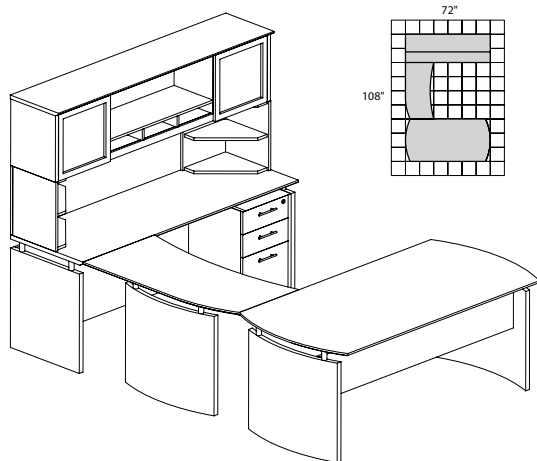

MEDINA LAMINATE SERIES TYPICALS

• Order complete suites using "MNT__" models.

MEDINA SERIES – SUITE #36

Consists of:

QTY.	MODEL NO.	DESCRIPTION	LIST PRICE EACH
1	MND72	72"W Desk	$690
1	ACD	Center Drawer	$174
1	MNBDGR	Bridge Right-Hand	$345
1	MNCNZ72	72"W Credenza	$448
1	MNH72	72"W Hutch	$798
1	MNBBF	Box Box File	$453
2	MNPO	Corner Supports	$113

MNT36

TOTAL: $3134