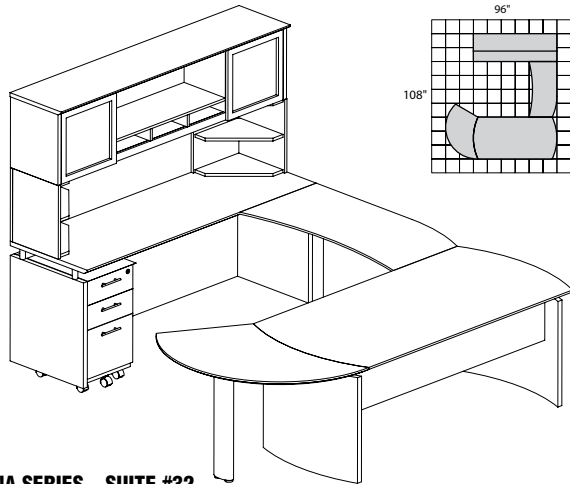

MEDINA LAMINATE SERIES TYPICALS

• Order complete suites using "MNT_" models.

MEDINA SERIES – SUITE #32

Consists of:

QTY.	MODEL NO.	DESCRIPTION	LIST PRICE EACH
1	MND72	72"W Desk	$690
1	MNEXTR	Curved Desk Ext.	$417
1	ACD	Center Drawer	$174
1	MNBDGL	Bridge Left-Hand	$345
1	MNCNZ72	72"W Credenza	$448
1	MNH72	72"W Hutch	$798
1	MNBBF	Box Box File	$453
2	MNPO	Corner Supports	$113

MNT32

TOTAL: $3551