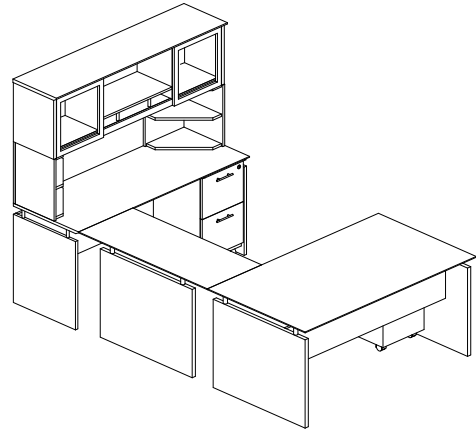

MEDINA SERIES – SUITE #40

Consists of:			
QTY.	MODEL NO.	DESCRIPTION	LIST PRICE EACH
1	MNDS63	63"W Straight Desk	$654
1	MNBDG	48" Universal Bridge	$345
1	MNCNZ63	63" Credenza	$402
1	MNBBF	Box Box File	$453
1	MNFF	File File	$417
1	MNH63	63"W Hutch	$685
1	ACD	Center Drawer	$174
2	MNPO	Hutch Supports	$113

MNT40 **TOTAL: $3356**