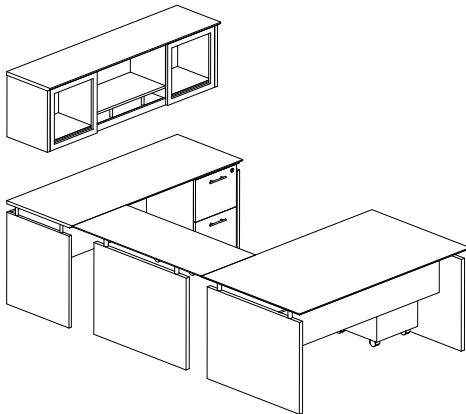

MEDINA SERIES – SUITE #41

Consists of:			
QTY.	MODEL NO.	DESCRIPTION	LIST PRICE EACH
1	MNDS63	63"W Straight Desk	$654
1	MNBDG	48" Universal Bridge	$345
1	MNCNZ63	63" Credenza	$402
1	MNBBF	Box Box File	$453
1	MNFF	File File	$417
1	MNH63	63"W Hutch	$685
1	ACD	Center Drawer	$174

MNT41 **TOTAL: $3130**