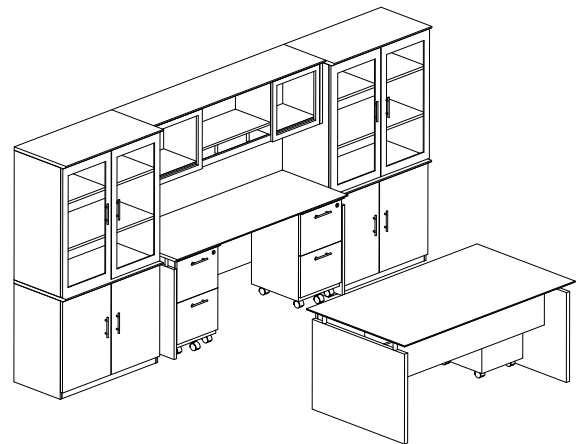

MEDINA SERIES – SUITE #42

Consists of:			
QTY.	MODEL NO.	DESCRIPTION	LIST PRICE EACH
1	MNDS63	63"W Straight Desk	$654
1	MNCNZ63	63" Credenza	$402
2	MNBBF	Box Box File	$453
2	MNFF	File File	$417
1	MNH63	63"W Hutch	$685
2	MSC	Storage Cabinet	$713
2	MGDC	Glass Door Cabinet	$922
1	ACD	Center Drawer	$174

MNT42 **TOTAL: $6925**