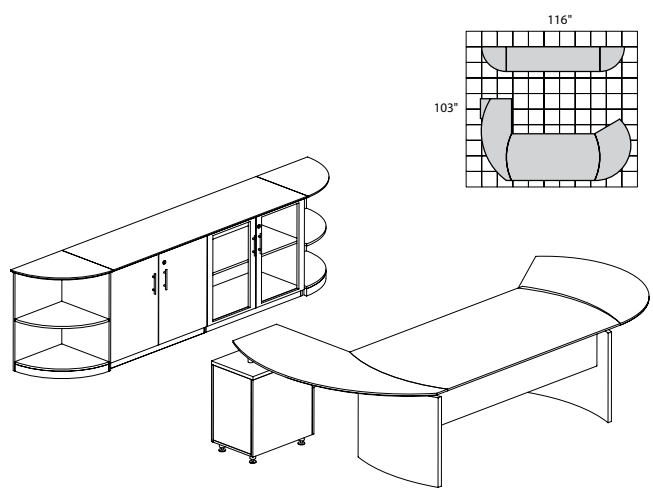

MEDINA SERIES – SUITE #10

Consists of:

QTY.	MODEL NO.	DESCRIPTION	LIST PRICE EACH
1	MND72	72"W Desk	$690
1	MNEXTL	Curved Desk Ext.	$417
1	MNRTPR	Curved Desk Return with Pencil-Box-File	$737
1	ACD	Center Drawer	$174
1	MVLC	Low Wall Cabinet	$1000
1	MVBQ2	2 Shelf 1/4-Round	$221
1	MVBQ2	2 Shelf 1/4-Round	$221

MNT10

TOTAL: $3460