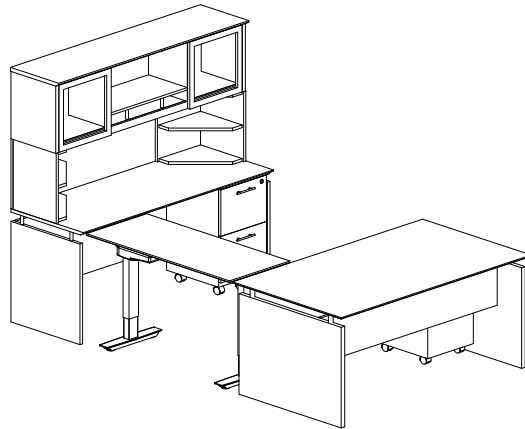

MEDINA SERIES – SUITE #44

Consists of:

QTY.	MODEL NO.	DESCRIPTION	LIST PRICE EACH
1	MNDS63	63"W Straight Desk	$654
1	MNBDGH2	48" Universal 2-stage Height Adjustable Bridge	$1445
1	MNCNZ63	63" Credenza	$402
1	MNBBF	Box Box File	$453
1	MNFF	File File	$417
1	MNH63	63"W Hutch	$685
1	ACD	Center Drawer	$174
2	MNPO	Hutch Supports	$113

MNT44H2

TOTAL: $4456