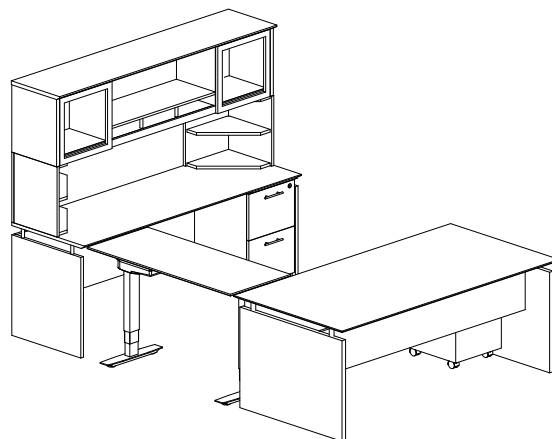

MEDINA SERIES – SUITE #46

Consists of:

QTY.	MODEL NO.	DESCRIPTION	LIST PRICE EACH
1	MNDS72	72"W Straight Desk	$690
1	MNBDGH3	48" Universal 3-stage Height Adjustable Bridge	$1595
1	MNCNZ72	72" Credenza	$448
1	MNBBF	Box Box File	$453
1	MNFF	File File	$417
1	MNH72	72"W Hutch	$798
1	ACD	Center Drawer	$174
2	MNPO	Hutch Supports	$113

MNT46H3

TOTAL: $4801