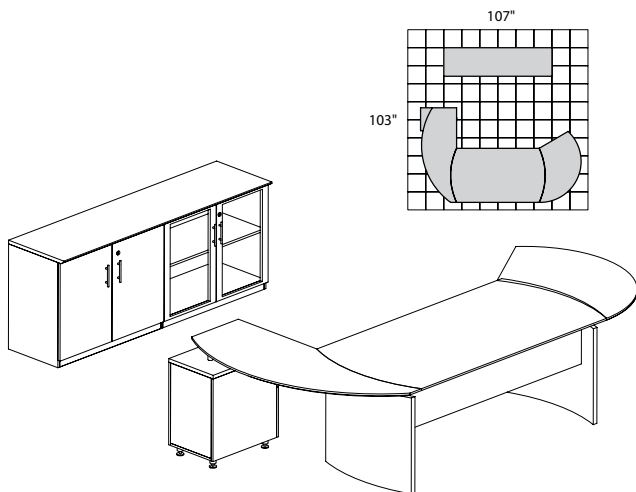

MEDINA SERIES – SUITE #7

Consists of:			
QTY.	MODEL NO.	DESCRIPTION	LIST PRICE EACH
1	MND63	63"W Desk	$654
1	MNEXTL	Curved Desk Ext.	$417
1	MNRTPR	Curved Desk Return with Pencil-Box-File	$737
1	ACD	Center Drawer	$174
1	MVLC	Low Wall Cabinet	$1000

MNT7

TOTAL: $2982