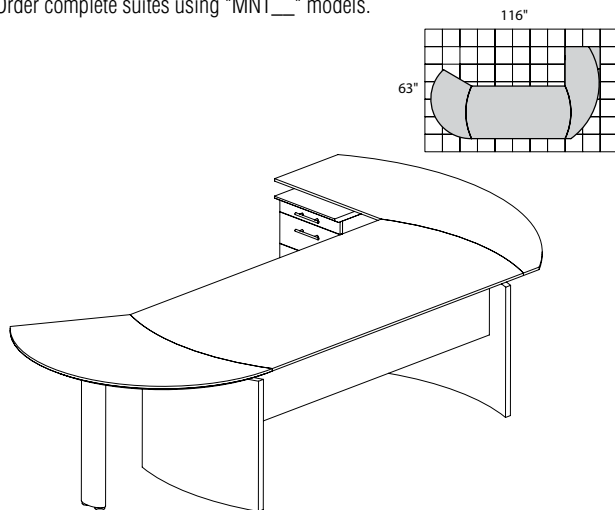

MEDINA LAMINATE SERIES TYPICALS

• Order complete suites using "MNT__" models.

MEDINA SERIES – SUITE #5

Consists of:			
QTY.	MODEL NO.	DESCRIPTION	LIST PRICE EACH
1	MND72	72"W Desk	$690
1	MNEXTR	Curved Desk Ext.	$417
1	MNRTPL	Curved Desk Return with Pencil-Box-File	$737
1	ACD	Center Drawer	$174

MNT5

TOTAL: $2018