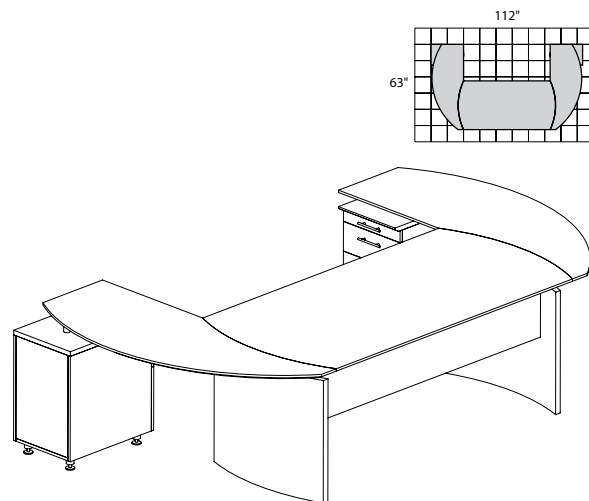

MEDINA SERIES – SUITE #6

Consists of:			
QTY.	MODEL NO.	DESCRIPTION	LIST PRICE EACH
1	MND72	72"W Desk	$690
1	MNRTPR	Curved Desk Return with Pencil-Box-File	$737
1	MNRTPL	Curved Desk Return with Pencil-Box-File	$737
1	ACD	Center Drawer	$174

MNT6

TOTAL: $2338