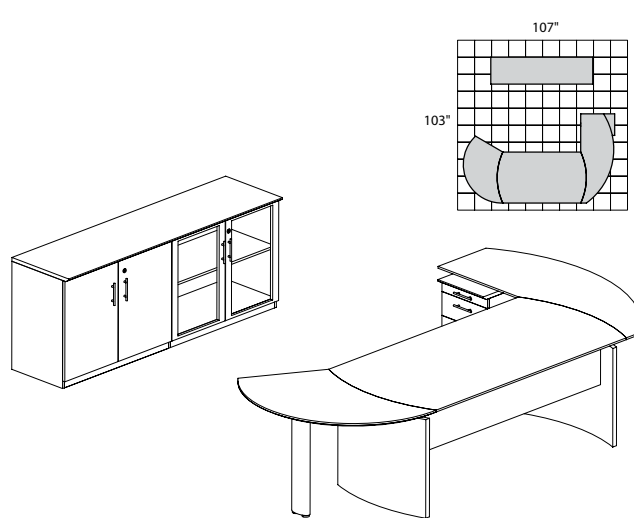

MEDINA SERIES – SUITE #8

Consists of:			
QTY.	MODEL NO.	DESCRIPTION	LIST PRICE EACH
1	MND63	63"W Desk	$654
1	MNEXTR	Curved Desk Ext.	$417
1	MNRTPL	Curved Desk Return with Pencil-Box-File	$737
1	ACD	Center Drawer	$174
1	MVLC	Low Wall Cabinet	$1000

MNT8

TOTAL: $2982