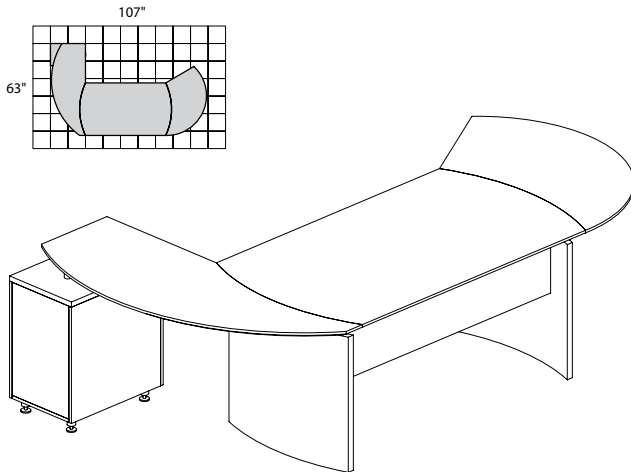

## MEDINA SERIES – SUITE #1

Consists of:

QTY.	MODEL NO.	DESCRIPTION	LIST PRICE EACH
1	MND63	63"W Desk	\$654
1	MNEXTL	Curved Desk Ext.	\$417
1	MNRTPR	Curved Desk Return with Pencil-Box-File	\$737
1	ACD	Center Drawer	\$174