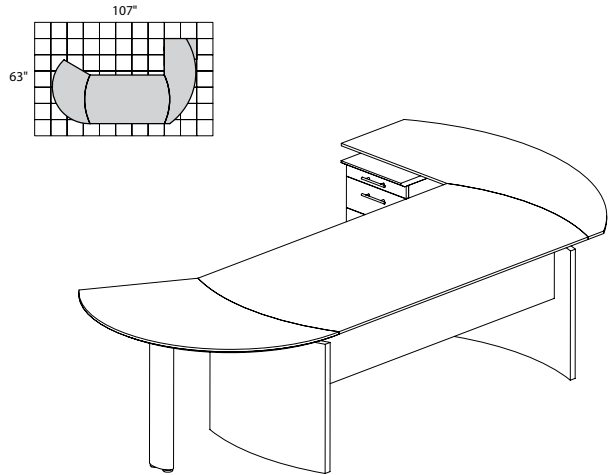

MEDINA SERIES – SUITE #2

Consists of:

QTY.	MODEL NO.	DESCRIPTION	LIST PRICE EACH
1	MND63	63"W Desk	$654
1	MNEXTR	Curved Desk Ext.	$417
1	MNRTPL	Curved Desk Return with Pencil-Box-File	$737
1	ACD	Center Drawer	$174

MNT2 **TOTAL: $1982**