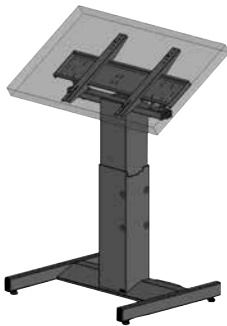

# HEIGHT ADJUSTABLE MEDIA/DESIGN CENTER

Height adjustable media/design center available in vertical and tilt versions.

- Easy to maneuver the mobile media center is ready for meeting requirements anywhere four wheels will allow.
- Design center version allows for seated or standing height work on a large screen from vertical to horizontal position.
- Available in all Mayline corporate paint colors (mounting screws in black only)
- Electrical System: 110Vm 60 Hz, 24V DC motor. Draws 1.2 amps under full load.
- Meets ANSI/BIFMA test requirements.

## MAYLINE® HEIGHT - ADJUSTABLE MOBILE VERTICAL MEDIA CENTER

Model No.	Description	Base Dimensions	List Price
HAMMC	Std. with 4 locking casters/handle Vertical screen position only Max. weight load 150 lbs. 18" travel Starting Hgt/ Vertical Orientation 46" ** Full Height/Vertical Orientation 64" ** Screen Mounting Pattern Accommodated 400 x 400; 600 x 400 5 Outlet Powerstrip mounted to base Cable Management Bracket	35"W x 29.56" D x 7" H	\$5665

## MAYLINE® HEIGHT - ADJUSTABLE DESIGN / MEDIA CENTER\*

Model No.	Description	Base Dimensions	List Price
HADC	Optional Caster Kit available Vertical to Horizontal Electric Tilt option standard Max. weight load 150 lbs. 18" travel Starting Hgt/ Vertical Orientation 32.5"*** Full Height/Vertical Orientation 50.5"*** Starting Hgt/ Horizontal Orientation 33.5"*** Full Height/Horizontal Orientation 51.5"*** *Screen Mounting Pattern Accommodated 400 x 400; 600 x 400 5 Outlet Powerstrip mounted to base Cable Management Bracket	35"W x 29.56" D x 4" H	\$6820

## ACCESSORIES

Model No.	Description	Wt.	List Price
HAPC	PC Holder Bracket and expandable PC holder Expands from 3" to 7 1/2"	25#	\$341
HACK	Caster Kit*4 - 3" locking casters Gray soft tread thermoplastic twin wheel heavy duty casters Load Rated 175 lbs. per caster Total locking - rotation and swivel lock - for greater stability		\$158