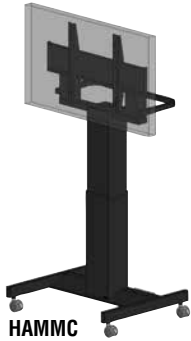

# HEIGHT ADJUSTABLE MEDIA/DESIGN CENTER

Height adjustable media/design center available in vertical and tilt versions.

- Easy to maneuver the mobile media center is ready for meeting requirements anywhere four wheels will allow.
- Design center version allows for seated or standing height work on a large screen from vertical to horizontal position.
- Available in all Mayline corporate paint colors (mounting screws in black only)
- Electrical System: 110Vm 60 Hz, 24V DC motor. Draws 1.2 amps under full load.
- Meets ANSI/BIFMA test requirements.

## MAYLINE® HEIGHT - ADJUSTABLE MOBILE VERTICAL MEDIA CENTER

Model No.	Description	Base Dimensions	List Price
HAMMC	Std. with 4 locking casters/handle Vertical screen position only Max. weight load 150 lbs. 18" travel Starting Hgt/ Vertical Orientation 46" ** Full Height/Vertical Orientation 64" ** Screen Mounting Pattern Accommodated 400 x 400; 600 x 400 5 Outlet Powerstrip mounted to base Cable Management Bracket	35"W x 29.56" D x 7" H	\$5665

## MAYLINE® HEIGHT - ADJUSTABLE DESIGN / MEDIA CENTER\*

Model No.	Description	Base Dimensions	List Price
HADC	Optional Caster Kit available Vertical to Horizontal Electric Tilt option standard Max. weight load 150 lbs. 18" travel Starting Hgt/ Vertical Orientation 32.5"*** Full Height/Vertical Orientation 50.5"*** Starting Hgt/ Horizontal Orientation 33.5"*** Full Height/Horizontal Orientation 51.5"*** *Screen Mounting Pattern Accommodated 400 x 400; 600 x 400 5 Outlet Powerstrip mounted to base Cable Management Bracket	35"W x 29.56" D x 4" H	\$6820

## ACCESSORIES

Model No.	Description	Wt.	List Price
HAPC	PC Holder Bracket and expandable PC holder Expands from 3" to 7 1/2"	25#	\$341
HACK	Caster Kit*4 - 3" locking casters Gray soft tread thermoplastic twin wheel heavy duty casters Load Rated 175 lbs. per caster Total locking - rotation and swivel lock - for greater stability		\$158