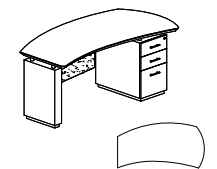

STERLING SERIES

FAST Freight

QUICK-SHIP

Sterling's bold design is crafted with a contemporary decor in mind. The rich finishes showcase the beauty of this laminate line of casegoods. Chrome stand-offs and opaque acrylic modesty panels and doors complement the contemporary rich look of Sterling.

Laminate Options: Textured Mocha, Textured Driftwood and Textured Brown Sugar.

CARB Complaint: Core materials comply with Phase 2 of CARB's formaldehyde emission limits of composite wood materials.

* All models in all finished available on both the Quick-Ship and FAST Freight delivery programs.

Double Pedestal Desk

- 1 5/8" thick surface with knife edge profile.
- Standoffs are chrome and ship with pedestals
- Drawer pulls are standard in Chrome.
- 1/2 height recessed acrylic modesty panel included.

Model No.	Description	Dimensions	Wt.	List Price
STED72B	72" Desk with (2) Box/Box/File Pedestals	72" W x 39" D x 29 1/2" H	253#	$2034
STED72F	72" Desk with (2) File/File Pedestals	72" W x 39" D x 29 1/2" H	253#	$2034
STED72BF	72" Desk with (1) Box/Box/File and (1) File/File Pedestals	72" W x 39" D x 29 1/2" H	253#	$2034

Double Pedestal Credenza

- 1 5/8" thick surface with knife edge profile.
- Drawer pulls are standard in Chrome.
- Matching laminate modesty panel is recessed 2 1/2" and provides 16 1/4" of knee clearance.
- Standoffs are chrome and ship with pedestals

Model No.	Description	Dimensions	Wt.	List Price
STEC72B	72" Credenza with (2) Box/Box/File Pedestals	72" W x 23" D x 29 1/2" H	216#	$1618
STEC72F	72" Credenza with (2) File/File Pedestals	72" W x 23" D x 29 1/2" H	216#	$1618
STEC72BF	72" Credenza with (1) Box/Box/File and (1) File/File Pedestals	72" W x 23" D x 29 1/2" H	216#	$1618

Low Wall Cabinet