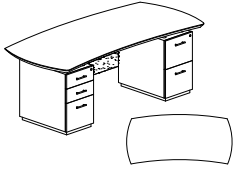

STERLING SERIES

FAST Freight

QUICK-SHIP

Sterling's bold design is crafted with a contemporary decor in mind. The rich finishes showcase the beauty of this laminate line of casegoods. Chrome stand-offs and opaque acrylic modesty panels and doors complement the contemporary rich look of Sterling.

Laminate Options: Textured Mocha, Textured Driftwood and Textured Brown Sugar.

CARB Complaint: Core materials comply with Phase 2 of CARB's formaldehyde emission limits of composite wood materials.

* All models in all finished available on both the Quick-Ship and FAST Freight delivery programs.

Double Pedestal Desk

STED72BF