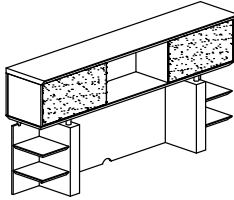

Hutch (Double)

STEDPH72

- Hutch ships fully assembled.
- Designed for a double pedestal credenza.
- Features Acrylic doors that slide effortlessly in aluminum door tracks.
- Hutch support comes with 2 multipurpose shelves on each side.
- 1 5/8" thick top treatment with knife edge detail.

Model No.	Description	Dimensions	Wt.	List Price
STEDPH72	72" Hutch with (2) Shelves	72" W x 16 1/2" D x 41 1/8" H	295#	$1142

STERLING SERIES (CONTINUED)

Hutch (Single)