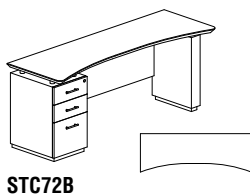

STERLING SERIES (CONTINUED)

Single Pedestal Credenza

STC72B

- 1 5/8" thick surface with knife edge profile.
- Standoffs are chrome and ship with pedestals
- Drawer pulls are standard in Chrome.
- 1/2 height recessed laminate modesty panel included.

Model No.	Description	Dimensions	Wt.	List Price
STC72B	72" Credenza with (1) Box/Box/File Pedestals	72" W x 24" D x 29 1/2" H	175#	$1170
STC72F	72" Credenza with (1) File/File Pedestals	72" W x 24" D x 29 1/2" H	175#	$1170
STC66B	66" Credenza with (1) Box/Box/File Pedestals	66" W x 24" D x 29 1/2" H	175#	$1170
STC66F	66" Credenza with (1) File/File Pedestals	66" W x 24" D x 29 1/2" H	175#	$1170