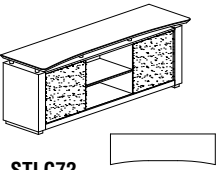

Low Wall Cabinet

STLC72