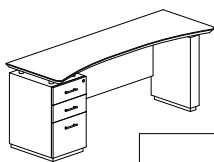

STERLING SERIES (CONTINUED)

Single Pedestal Credenza

STC72B

- 1 5/8" thick surface with knife edge profile.
- Standoffs are chrome and ship with pedestals
- Drawer pulls are standard in Chrome.
- 1/2 height recessed laminate modesty panel included.

Model No.	Description	Dimensions	Wt.	List Price
STC72B	72" Credenza with (1) Box/Box/File Pedestals	72" W x 24" D x 29 1/2" H	175#	$1170
STC72F	72" Credenza with (1) File/File Pedestals	72" W x 24" D x 29 1/2" H	175#	$1170
STC66B	66" Credenza with (1) Box/Box/File Pedestals	66" W x 24" D x 29 1/2" H	175#	$1170
STC66F	66" Credenza with (1) File/File Pedestals	66" W x 24" D x 29 1/2" H	175#	$1170