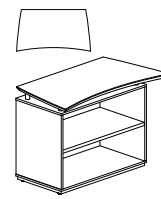

STERLING OCCASIONAL TABLES

- Hand-crafted, 1 5/8" thick surface with knife edge profile.
- Chrome standoffs.

- STST and STET have lower storage shelf.

Model No.	Description	Dimensions	Wt.	List Price
STCT	Sterling Coffee Table	48" W x 48" D x 16" H	96#	$571
STST	Sterling Sofa Table	58" W x 19" D x 30" H	76#	$456
STET	Sterling End Table	24" W x 24" D x 25" H	48#	$339

STERLING CONFERENCE FURNITURE

- Hand-Crafted, 1 5/8" thick surface with knife edge detail.
- Conference table legs have cable chimney for concealed cable management from surface to floor.
- Tables longer than 8' have multi-piece surfaces.
- Surface and base ships separately.

Model No.	Description	Dimensions	Wt.	List Price
STC42	Sterling 42" Conference Table	42" W x 42" D x 29 1/2" H	128#	$667
STC8	Sterling 8 Foot Conference Table	96" W x 42" D x 29 1/2" H	183#	$1243
STC10	Sterling 10 Foot Conference Table	120" W x 48" D x 29 1/2" H	280#	$1631
STC12	Sterling 12 Foot Conference Table	144" W x 48" D x 29 1/2" H	342#	$2006
STC14	Sterling 14 Foot Conference Table	168" W x 48" D x 29 1/2" H	374#	$2252
STC16	Sterling 16 Foot Conference Table	192" W x 48" D x 29 1/2" H	428#	$2720
AVPB	Presentation Board	48" W x 2 3/8" D x 48" H	113#	$901

Sterling Reception Furniture

- 1/2" thick frosted glass transaction counter.
- Hand-crafted, 1 5/8" thick surface with knife edge profile.
- Reception Station comes with a center drawer.
- Pedestals may be slid under surface for storage.
- Free standing storage returns are available.
- 72" Reception Station can use either one pedestal or one lateral file.