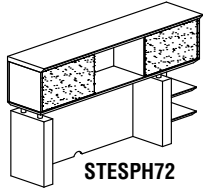

STESPH72

- Designed for a single pedestal credenza.
- Cabinet body ships fully assembled.
- Features Acrylic doors that slide effortlessly in aluminum door tracks.
- Unique design allows cabinet supports to be installed on either the left or the right.
- 1 5/8" thick top treatment with knife edge detail.
- 24 1/2" of clearance provided between work surface and cabinet bottom.

Model No.	Description	Dimensions	Wt.	List Price
STESPH72	72" Non-Handed Hutch	72" W x 16 1/2" D x 41 1/8" H	215#	$1109
STESPH66	66" Non-Handed Hutch	66" W x 16 1/2" D x 41 1/8" H	205#	$1022

STERLING SERIES MIX-N-MATCH STORAGE OPTIONS

ABOVE SURFACE COMPONENTS

- 1 5/8" thick top treatment with knife edge profile.
- Each cabinet includes two (2) shelves.
- Back panel features a mouse hole for wall access.
- Door pulls are standard in Chrome.
- Shelves are adjustable in 1 1/4" increments.
- Shelves contain a cut in the corner for vertical cable management.