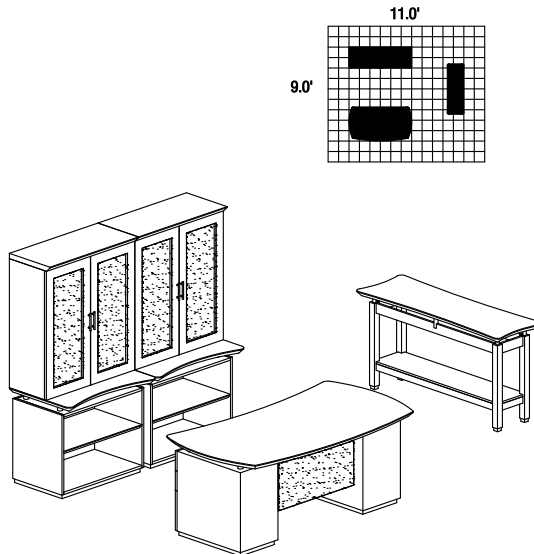

STL9

TOTAL: \$3830

STERLING TYPICAL #10

Consists of:

QTY. NO.	MODEL	DESCRIPTION	LIST PRICE EACH
1	STED72B	72" Desk with (2) B/B/F Pedestals	\$2034
1	STEC72F	72" Credenza with (2) F/F Pedestals	\$1618
1	ACD	Center Drawer	\$174
1	STEDPH72	72" Hutch with (2) Shelves	\$1142

STL10

TOTAL: \$4972

STERLING TYPICAL #12

Consists of:

QTY. NO.	MODEL	DESCRIPTION	LIST PRICE EACH
1	STED72B	72" Desk with (2) B/B/F Pedestals	\$2034
2	STEB2	36" Freestanding 2-Shelf Bookcase	\$513
2	STSCAD	36" Storage Cabinet with Acrylic Doors	\$870
1	ACD	Center Drawer	\$174
1	STST	Sofa Table	\$456