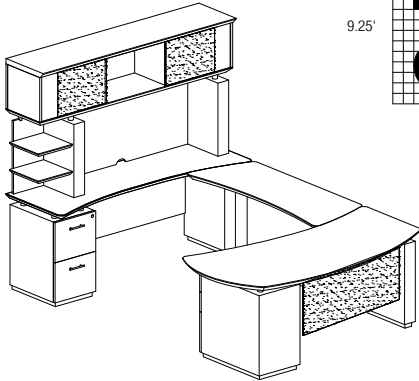

STERLING TYPICAL #3

Consists of:			
QTY.	MODEL NO.	DESCRIPTION	LIST PRICE EACH
1	STRD72B	72" Right Handed Desk with (1) B/B/F Pedestal	$1480
1	STEB	48" Curved Bridge	$450
1	STC72F	72" Credenza with (1) F/F Pedestals	$1170
1	ACD	Center Drawer	$174
1	STESPH72	72" Non-Handed Hutch	$1109

STL3 **TOTAL: $4387**