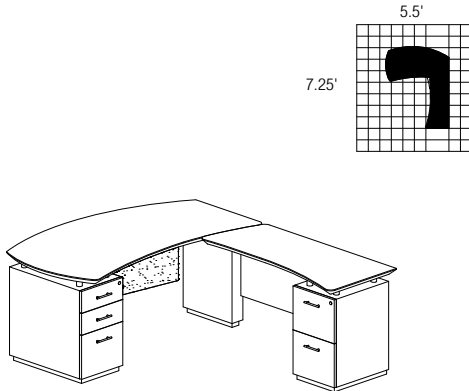

STERLING TYPICAL #7

Consists of:

QTY.	MODEL	DESCRIPTION	LIST PRICE EACH
1	STLD66B	66" Left Handed Desk with (1) B/B/F Pedestal	$1429
1	ACD	Center Drawer	$174
1	STERR48F	Right Handed Desk with (1) F/F Pedestal	$911

STL7 TOTAL: $2516