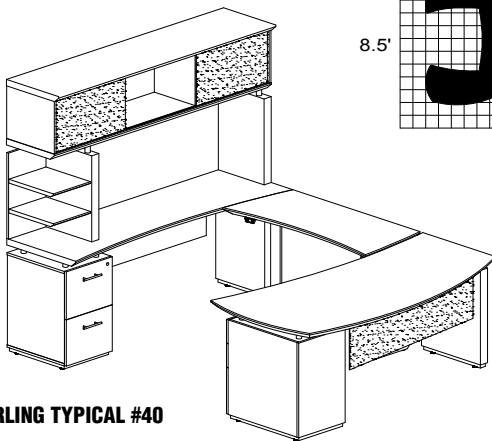

STERLING TYPICAL #40

Consists of:

QTY.	MODEL NO.	DESCRIPTION	LIST PRICE EACH
1	STRD72B	72" Right Handed Desk with (1) B/B/F Pedestal	$1480
1	STEBH3	48" 3-Stage HA Bridge	$1469
1	STC72F	72" Credenza with (1) F/F Pedestals	$1170
1	ACD	Center Drawer	$174
1	STESPH72	72" Non-Handed Hutch	$1109

STL40H3

TOTAL: $5405