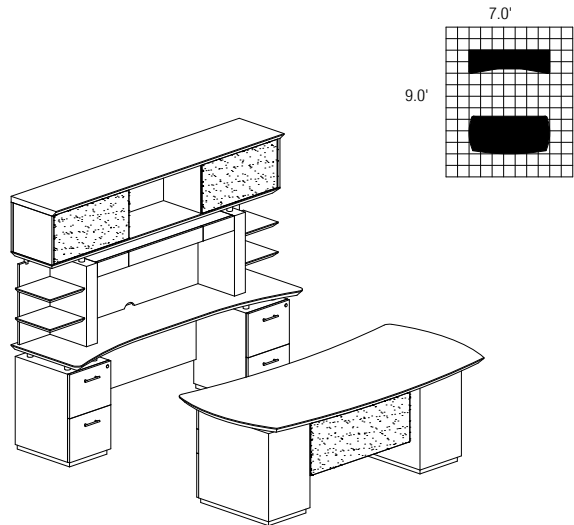

STERLING TYPICAL #10

Consists of:

QTY. NO.	MODEL	DESCRIPTION	LIST PRICE EACH
1	STED72B	72" Desk with (2) B/B/F Pedestals	$2034
1	STEC72F	72" Credenza with (2) F/F Pedestals	$1618
1	ACD	Center Drawer	$174
1	STEDPH72	72" Hutch with (2) Shelves	$1142

STL10

TOTAL: $4972