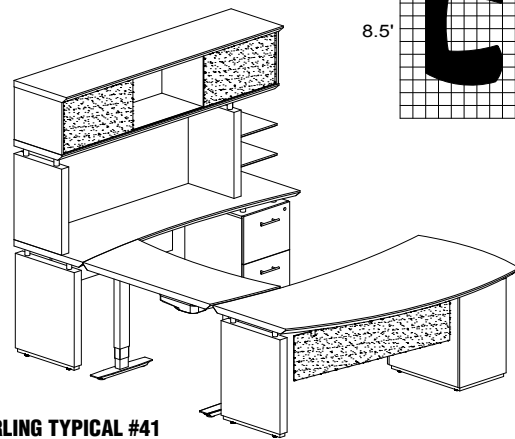

STERLING TYPICAL #41

Consists of:

QTY.	MODEL NO.	DESCRIPTION	LIST PRICE EACH
1	STLD72B	66" Left Handed Desk with (1) B/B/F Pedestal	$1429
1	STEBH3	48" 3-Stage HA Bridge	$1469
1	STC72F	72" Credenza with (1) F/F Pedestals	$1170
1	ACD	Center Drawer	$174
1	STESPH72	72" Non-Handed Hutch	$1109

STL41H3

TOTAL: $5405