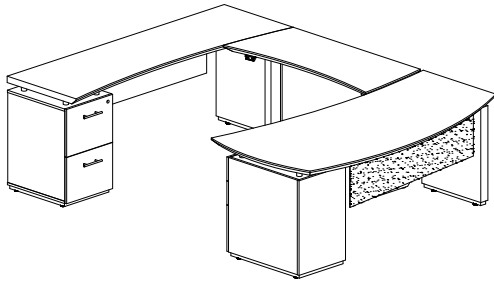

STERLING SERIES TYPICALS

STERLING TYPICAL #34

Consists of:

QTY.	MODEL NO.	DESCRIPTION	LIST PRICE EACH
1	STRD72B	72" Right Handed Desk with (1) B/B/F Pedestal	$1480
1	STEBH2	48" 2-Stage HA Bridge	$1314
1	STC72F	72" Credenza with (1) F/F Pedestals	$1170
1	ACD	Center Drawer	$174

STL34H2

TOTAL: $4142