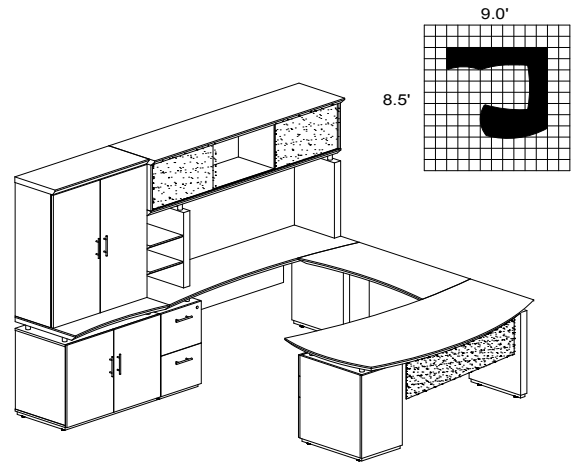

STL3 **TOTAL: \$4387**

STERLING TYPICAL #4

Consists of:			
QTY.	MODEL NO.	DESCRIPTION	LIST PRICE EACH
1	STLD66B	66" Left Handed Desk with (1) B/B/F Pedestal	\$1429
1	STEB	48" Curved Bridge	\$450
1	STC66F	66" Credenza with (1) F/F Pedestals	\$1170
1	ACD	Center Drawer	\$174
1	STESPH66	66" Non-Handed Hutch	\$1022

STL4 **TOTAL: \$4248**

STERLING SERIES TYPICALS

STERLING TYPICAL #5

Consists of:

QTY.	MODEL	DESCRIPTION	LIST PRICE EACH
1	STLD72B	72" Left Handed Desk with (1) B/B/F Pedestal	\$1480
1	STEB	48" Curved Bridge	\$450
1	STC72F	72" Credenza with (1) F/F Pedestals	\$1170
1	ACD	Center Drawer	\$174
1	STESPH72	72" Non-Handed Hutch	\$1109
1	STELF	36" Freestanding 2 Drawer Lateral File	\$908

STL5 TOTAL: \$5295

STERLING TYPICAL #6

Consists of:

QTY.	MODEL	DESCRIPTION	LIST PRICE EACH
1	STRD72B	72" Right Handed Desk with (1) B/B/F Pedestal	\$1480
1	STEB	48" Curved Bridge	\$450
1	STC72F	72" Credenza with (1) F/F Pedestals	\$1170
1	ACD	Center Drawer	\$174
1	STESPH72	72" Non-Handed Hutch	\$1109
1	STESC	36" Freestanding Wood Storage Cabinet	\$697
1	STSCWD	36" Storage Cabinet with Wood Doors	\$716