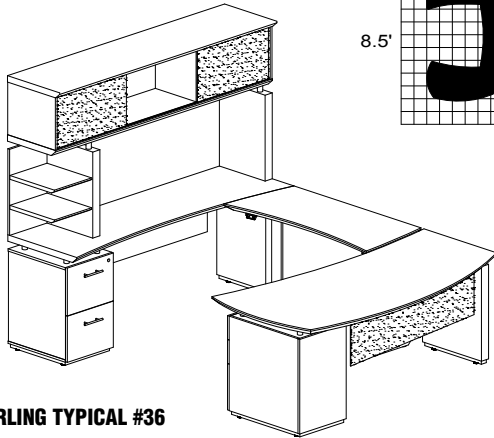

STERLING TYPICAL #36

Consists of:

QTY.	MODEL NO.	DESCRIPTION	LIST PRICE EACH
1	STRD72B	72" Right Handed Desk with (1) B/B/F Pedestal	$1480
1	STEBH2	48" 2-Stage HA Bridge	$1314
1	STC72F	72" Credenza with (1) F/F Pedestals	$1170
1	ACD	Center Drawer	$174
1	STESPH72	72" Non-Handed Hutch	$1109

STL36H2

TOTAL: $5251