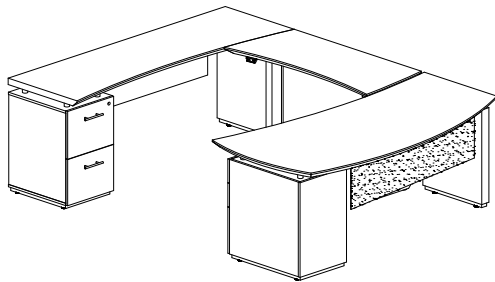

STERLING SERIES TYPICALS

STERLING TYPICAL #34

Consists of:

QTY.	MODEL NO.	DESCRIPTION	LIST PRICE EACH
1	STRD72B	72" Right Handed Desk with (1) B/B/F Pedestal	$1480
1	STEBH2	48" 2-Stage HA Bridge	$1314
1	STC72F	72" Credenza with (1) F/F Pedestals	$1170
1	ACD	Center Drawer	$174

STL34H2

TOTAL: $4142