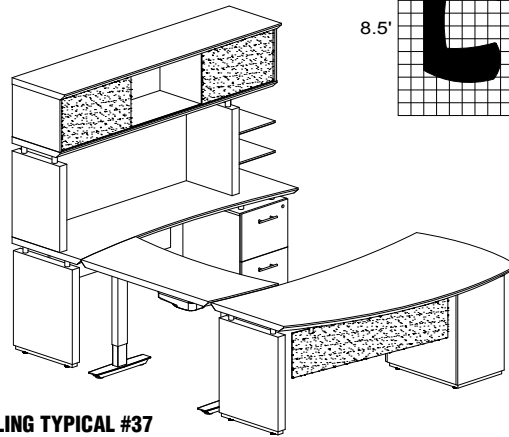

STL35H2

TOTAL: \$4142

STERLING TYPICAL #36

Consists of:

QTY.	MODEL NO.	DESCRIPTION	LIST PRICE EACH
1	STRD72B	72" Right Handed Desk with (1) B/B/F Pedestal	\$1480
1	STEBH2	48" 2-Stage HA Bridge	\$1314
1	STC72F	72" Credenza with (1) F/F Pedestals	\$1170
1	ACD	Center Drawer	\$174
1	STESPH72	72" Non-Handed Hutch	\$1109

STL36H2

TOTAL: \$5251

STERLING TYPICAL #37

Consists of:

QTY.	MODEL NO.	DESCRIPTION	LIST PRICE EACH
1	STLD72B	66" Left Handed Desk with (1) B/B/F Pedestal	\$1429
1	STEBH2	48" 2-Stage HA Bridge	\$1314
1	STC72F	72" Credenza with (1) F/F Pedestals	\$1170
1	ACD	Center Drawer	\$174
1	STESPH72	72" Non-Handed Hutch	\$1109