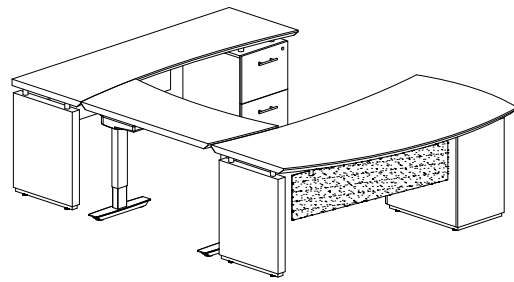

STERLING TYPICAL #35

Consists of:

QTY.	MODEL NO.	DESCRIPTION	LIST PRICE EACH
1	STLD72B	72" Left Handed Desk with (1) B/B/F Pedestal	$1480
1	STEBH2	48" 2-Stage HA Bridge	$1314
1	STC72F	72" Credenza with (1) F/F Pedestals	$1170
1	ACD	Center Drawer	$174

STL35H2

TOTAL: $4142