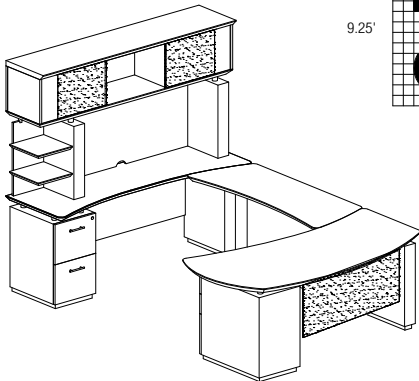

STL1

TOTAL: \$3277

STERLING TYPICAL #2

Consists of:

QTY.	MODEL NO.	DESCRIPTION	LIST PRICE EACH
1	STLD72B	72" Left Handed Desk with (1) B/B/F Pedestal	\$1480
1	STEB	48" Curved Bridge	\$450
1	STC72F	72" Credenza with (1) F/F Pedestals	\$1170
1	ACD	Center Drawer	\$174

STL2

TOTAL: \$3277

STERLING TYPICAL #3

Consists of:

QTY.	MODEL NO.	DESCRIPTION	LIST PRICE EACH
1	STRD72B	72" Right Handed Desk with (1) B/B/F Pedestal	\$1480
1	STEB	48" Curved Bridge	\$450
1	STC72F	72" Credenza with (1) F/F Pedestals	\$1170
1	ACD	Center Drawer	\$174
1	STESPH72	72" Non-Handed Hutch	\$1109