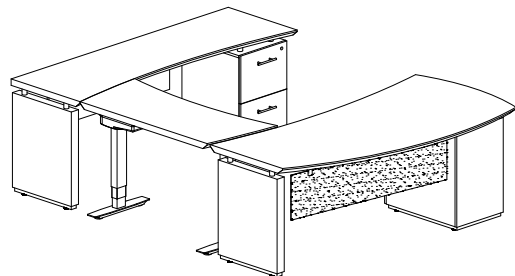

STERLING TYPICAL #39

Consists of:

QTY.	MODEL NO.	DESCRIPTION	LIST PRICE EACH
1	STLD72B	72" Left Handed Desk with (1) B/B/F Pedestal	$1480
1	STEBH3	48" 3-Stage HA Bridge	$1469!
1	STC72F	72" Credenza with (1) F/F Pedestals	$1170
1	ACD	Center Drawer	$174

STL39H3

TOTAL: $4296