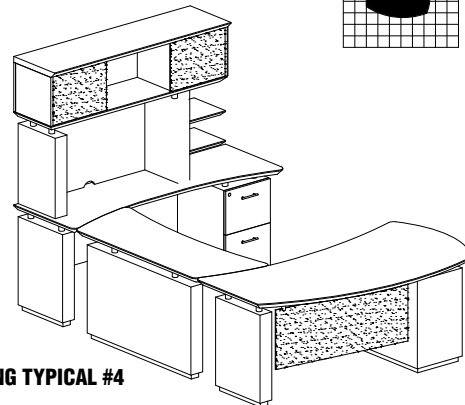

STL2

TOTAL: \$3277

STERLING TYPICAL #3

Consists of:

QTY.	MODEL NO.	DESCRIPTION	LIST PRICE EACH
1	STRD72B	72" Right Handed Desk with (1) B/B/F Pedestal	\$1480
1	STEB	48" Curved Bridge	\$450
1	STC72F	72" Credenza with (1) F/F Pedestals	\$1170
1	ACD	Center Drawer	\$174
1	STESPH72	72" Non-Handed Hutch	\$1109

STL3

TOTAL: \$4387

STERLING TYPICAL #4

Consists of:

QTY.	MODEL NO.	DESCRIPTION	LIST PRICE EACH
1	STLD66B	66" Left Handed Desk with (1) B/B/F Pedestal	\$1429
1	STEB	48" Curved Bridge	\$450
1	STC66F	66" Credenza with (1) F/F Pedestals	\$1170
1	ACD	Center Drawer	\$174
1	STESPH66	66" Non-Handed Hutch	\$1022