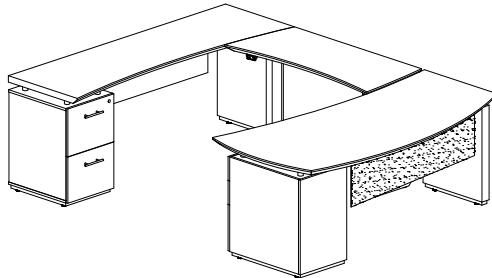

STERLING SERIES TYPICALS

STERLING TYPICAL #38

Consists of:

QTY.	MODEL NO.	DESCRIPTION	LIST PRICE EACH
1	STRD72B	72" Right Handed Desk with (1) B/B/F Pedestal	$1480
1	STEBH3	48" 3-Stage HA Bridge	$1469
1	STC72F	72" Credenza with (1) F/F Pedestals	$1170
1	ACD	Center Drawer	$174

STL38H3

TOTAL: $4296