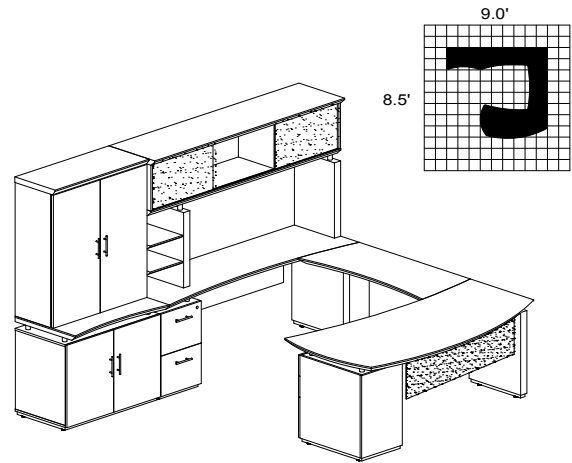

STL3

TOTAL: \$4387

STERLING TYPICAL #4

Consists of:

QTY.	MODEL NO.	DESCRIPTION	LIST PRICE EACH
1	STLD66B	66" Left Handed Desk with (1) B/B/F Pedestal	\$1429
1	STEB	48" Curved Bridge	\$450
1	STC66F	66" Credenza with (1) F/F Pedestals	\$1170
1	ACD	Center Drawer	\$174
1	STESPH66	66" Non-Handed Hutch	\$1022

STL4

TOTAL: \$4248

STERLING SERIES TYPICALS

STERLING TYPICAL #5

Consists of:

QTY.	MODEL	DESCRIPTION	LIST PRICE EACH
1	STLD72B	72" Left Handed Desk with (1) B/B/F Pedestal	\$1480
1	STEB	48" Curved Bridge	\$450
1	STC72F	72" Credenza with (1) F/F Pedestals	\$1170
1	ACD	Center Drawer	\$174
1	STESPH72	72" Non-Handed Hutch	\$1109
1	STELF	36" Freestanding 2 Drawer Lateral File	\$908

STL5 TOTAL: \$5295

STERLING TYPICAL #6

Consists of:

QTY.	MODEL	DESCRIPTION	LIST PRICE EACH
1	STRD72B	72" Right Handed Desk with (1) B/B/F Pedestal	\$1480
1	STEB	48" Curved Bridge	\$450
1	STC72F	72" Credenza with (1) F/F Pedestals	\$1170
1	ACD	Center Drawer	\$174
1	STESPH72	72" Non-Handed Hutch	\$1109
1	STESC	36" Freestanding Wood Storage Cabinet	\$697
1	STSCWD	36" Storage Cabinet with Wood Doors	\$716