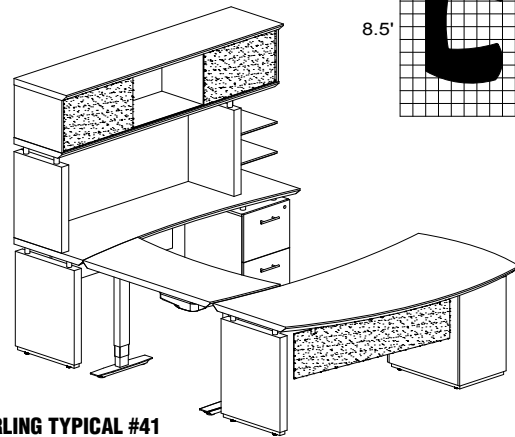

STERLING TYPICAL #41

Consists of:

QTY.	MODEL NO.	DESCRIPTION	LIST PRICE EACH
1	STLD72B	66" Left Handed Desk with (1) B/B/F Pedestal	$1429
1	STEBH3	48" 3-Stage HA Bridge	$1469
1	STC72F	72" Credenza with (1) F/F Pedestals	$1170
1	ACD	Center Drawer	$174
1	STESPH72	72" Non-Handed Hutch	$1109

STL41H3

TOTAL: $5405