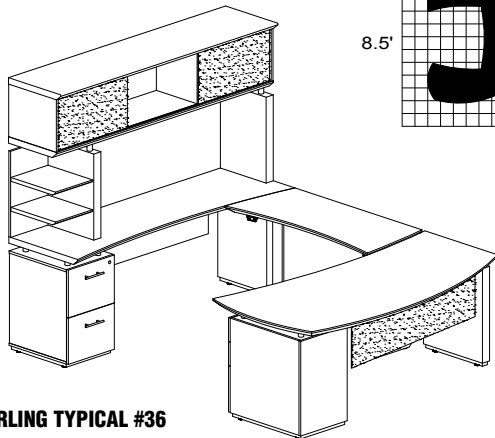

STERLING TYPICAL #36

Consists of:

QTY.	MODEL NO.	DESCRIPTION	LIST PRICE EACH
1	STRD72B	72" Right Handed Desk with (1) B/B/F Pedestal	$1480
1	STEBH2	48" 2-Stage HA Bridge	$1314
1	STC72F	72" Credenza with (1) F/F Pedestals	$1170
1	ACD	Center Drawer	$174
1	STESPH72	72" Non-Handed Hutch	$1109

STL36H2

TOTAL: $5251