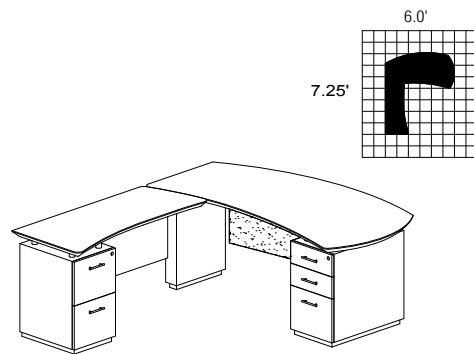

STERLING TYPICAL #8

Consists of:

QTY.	MODEL	DESCRIPTION	LIST PRICE EACH
1	STRD72B	72" Right Handed Desk with (1) B/B/F Pedestal	$1480
1	ACD	Center Drawer	$174
1	STERL48F	Left Handed Desk with (1) F/F Pedestal	$911

STL8 TOTAL: $2568