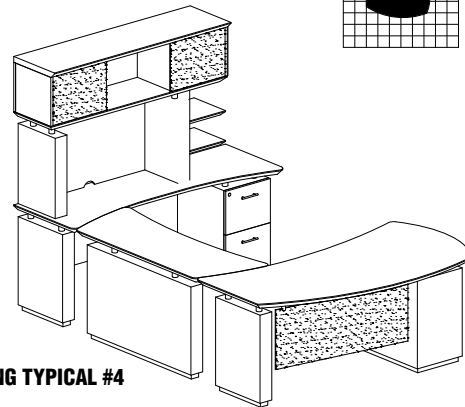

STERLING TYPICAL #4

Consists of:			
QTY.	MODEL NO.	DESCRIPTION	LIST PRICE EACH
1	STLD66B	66" Left Handed Desk with (1) B/B/F Pedestal	$1429
1	STEB	48" Curved Bridge	$450
1	STC66F	66" Credenza with (1) F/F Pedestals	$1170
1	ACD	Center Drawer	$174
1	STESPH66	66" Non-Handed Hutch	$1022

STL4 **TOTAL: $4248**