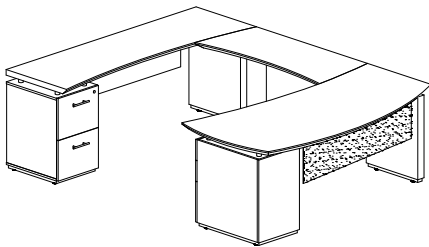

STERLING SERIES TYPICALS

STERLING TYPICAL #1

Consists of:

QTY.	MODEL NO.	DESCRIPTION	LIST PRICE EACH
1	STRD72B	72" Right Handed Desk with (1) B/B/F Pedestal	\$1480
1	STEB	48" Curved Bridge	\$450
1	STC72F	72" Credenza with (1) F/F Pedestals	\$1170
1	ACD	Center Drawer	\$174

STL1

TOTAL: \$3277

STERLING TYPICAL #2

Consists of:

QTY.	MODEL NO.	DESCRIPTION	LIST PRICE EACH
1	STLD72B	72" Left Handed Desk with (1) B/B/F Pedestal	\$1480
1	STEB	48" Curved Bridge	\$450
1	STC72F	72" Credenza with (1) F/F Pedestals	\$1170
1	ACD	Center Drawer	\$174