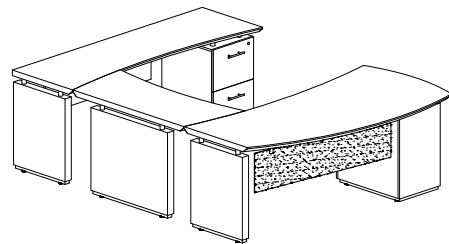

STERLING SERIES TYPICALS

STERLING TYPICAL #1

Consists of:

QTY.	MODEL NO.	DESCRIPTION	LIST PRICE EACH
1	STRD72B	72" Right Handed Desk with (1) B/B/F Pedestal	\$1480
1	STEB	48" Curved Bridge	\$450
1	STC72F	72" Credenza with (1) F/F Pedestals	\$1170
1	ACD	Center Drawer	\$174

STL1

TOTAL: \$3277

STERLING TYPICAL #2

Consists of:

QTY.	MODEL NO.	DESCRIPTION	LIST PRICE EACH
1	STLD72B	72" Left Handed Desk with (1) B/B/F Pedestal	\$1480
1	STEB	48" Curved Bridge	\$450
1	STC72F	72" Credenza with (1) F/F Pedestals	\$1170
1	ACD	Center Drawer	\$174