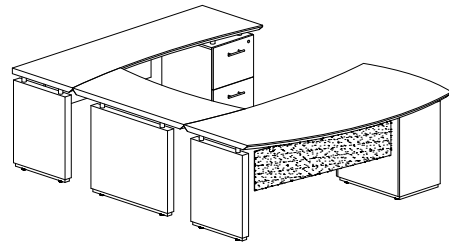

STERLING SERIES TYPICALS

STERLING TYPICAL #1

Consists of:			
QTY.	MODEL NO.	DESCRIPTION	LIST PRICE EACH
1	STRD72B	72" Right Handed Desk with (1) B/B/F Pedestal	\$1480
1	STEB	48" Curved Bridge	\$450
1	STC72F	72" Credenza with (1) F/F Pedestals	\$1170
1	ACD	Center Drawer	\$174

STL1 **TOTAL: \$3277**

STERLING TYPICAL #2

Consists of:			
QTY.	MODEL NO.	DESCRIPTION	LIST PRICE EACH
1	STLD72B	72" Left Handed Desk with (1) B/B/F Pedestal	\$1480
1	STEB	48" Curved Bridge	\$450
1	STC72F	72" Credenza with (1) F/F Pedestals	\$1170
1	ACD	Center Drawer	\$174