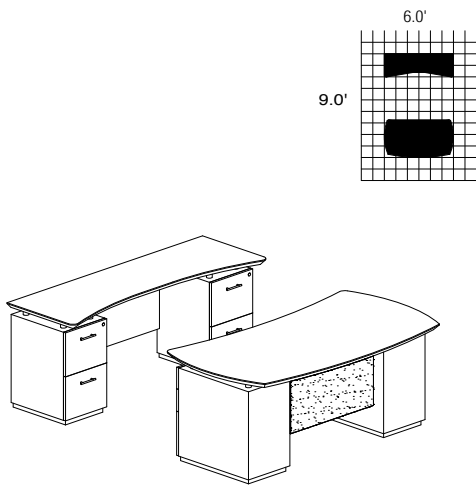

STERLING SERIES TYPICALS

STERLING TYPICAL #9

Consists of:

QTY. NO.	MODEL	DESCRIPTION	LIST PRICE EACH
1	STED72B	72" Desk with (2) B/B/F Pedestals	$2034
1	STEC72F	72" Credenza with (2) F/F Pedestals	$1618
1	ACD	Center Drawer	$174

STL9

TOTAL: $3830