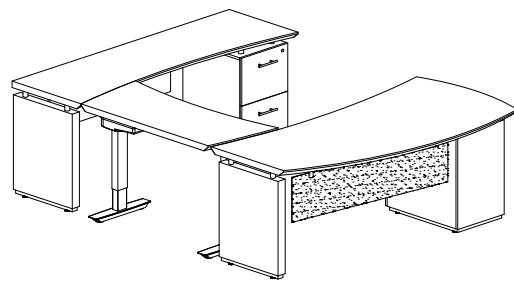

STERLING TYPICAL #35

Consists of:

QTY.	MODEL NO.	DESCRIPTION	LIST PRICE EACH
1	STLD72B	72" Left Handed Desk with (1) B/B/F Pedestal	$1480
1	STEBH2	48" 2-Stage HA Bridge	$1314
1	STC72F	72" Credenza with (1) F/F Pedestals	$1170
1	ACD	Center Drawer	$174

STL35H2

TOTAL: $4142