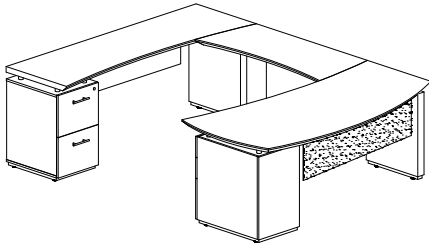

STERLING SERIES TYPICALS

STERLING TYPICAL #1

Consists of:			
QTY.	MODEL NO.	DESCRIPTION	LIST PRICE EACH
1	STRD72B	72" Right Handed Desk with (1) B/B/F Pedestal	\$1480
1	STEB	48" Curved Bridge	\$450
1	STC72F	72" Credenza with (1) F/F Pedestals	\$1170
1	ACD	Center Drawer	\$174

STL1 **TOTAL: \$3277**

STERLING TYPICAL #2

Consists of:			
QTY.	MODEL NO.	DESCRIPTION	LIST PRICE EACH
1	STLD72B	72" Left Handed Desk with (1) B/B/F Pedestal	\$1480
1	STEB	48" Curved Bridge	\$450
1	STC72F	72" Credenza with (1) F/F Pedestals	\$1170
1	ACD	Center Drawer	\$174