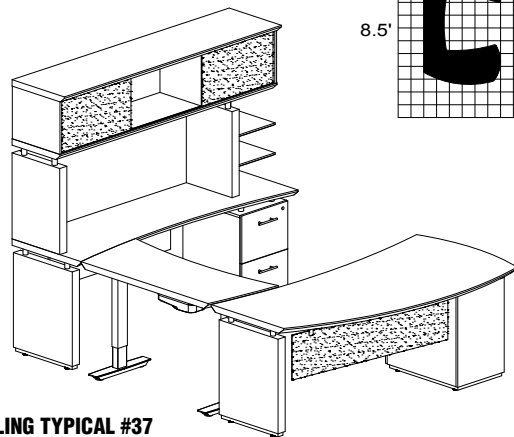

STL35H2

TOTAL: \$4142

STERLING TYPICAL #36

Consists of:

QTY.	MODEL NO.	DESCRIPTION	LIST PRICE EACH
1	STRD72B	72" Right Handed Desk with (1) B/B/F Pedestal	\$1480
1	STEBH2	48" 2-Stage HA Bridge	\$1314
1	STC72F	72" Credenza with (1) F/F Pedestals	\$1170
1	ACD	Center Drawer	\$174
1	STESPH72	72" Non-Handed Hutch	\$1109

STL36H2

TOTAL: \$5251

STERLING TYPICAL #37

Consists of:

QTY.	MODEL NO.	DESCRIPTION	LIST PRICE EACH
1	STLD72B	66" Left Handed Desk with (1) B/B/F Pedestal	\$1429
1	STEBH2	48" 2-Stage HA Bridge	\$1314
1	STC72F	72" Credenza with (1) F/F Pedestals	\$1170
1	ACD	Center Drawer	\$174
1	STESPH72	72" Non-Handed Hutch	\$1109