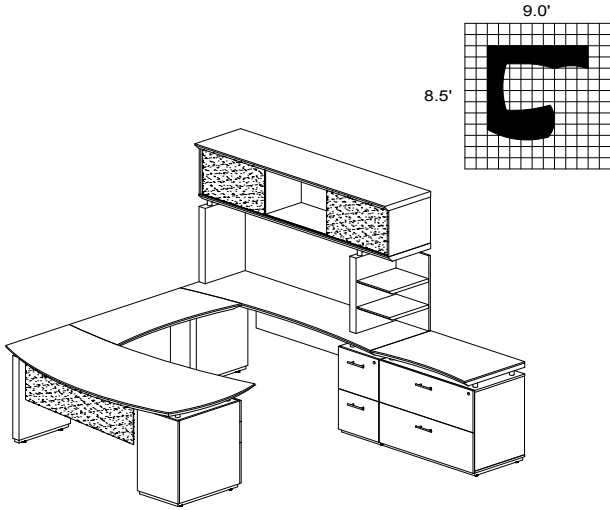

STERLING SERIES TYPICALS

STERLING TYPICAL #5

Consists of:

QTY.	MODEL	DESCRIPTION	LIST PRICE EACH
1	STLD72B	72" Left Handed Desk with (1) B/B/F Pedestal	$1480
1	STEB	48" Curved Bridge	$450
1	STC72F	72" Credenza with (1) F/F Pedestals	$1170
1	ACD	Center Drawer	$174
1	STESPH72	72" Non-Handed Hutch	$1109
1	STELF	36" Freestanding 2 Drawer Lateral File	$908

STL5 TOTAL: $5295