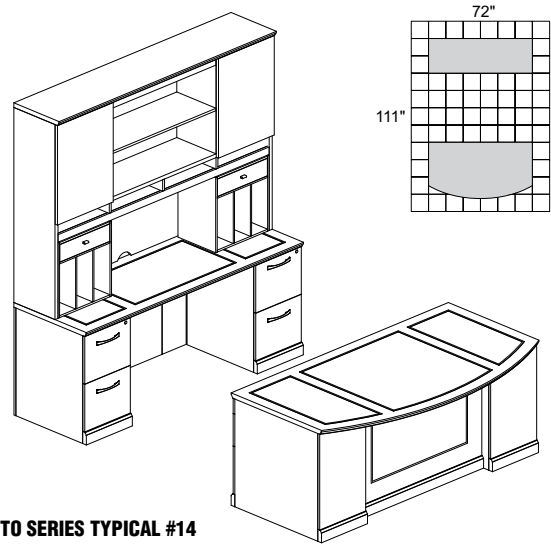

SORRENTO SERIES TYPICAL #14

Consists of:			
QTY.	MODEL NO.	DESCRIPTION	LIST PRICE EACH
1	SDBBB72	Double Pedestal Desk, Bowfront (2) PBF-Desk	$3707
1	SCFF72	Double Pedestal Credenza (2) FF-Credenza	$2994
1	SHA72	72" Hutch with Double-Height Doors	$2588
2	SHV	Hutch Organizer, Vertical	$504

ST14

TOTAL: $10297