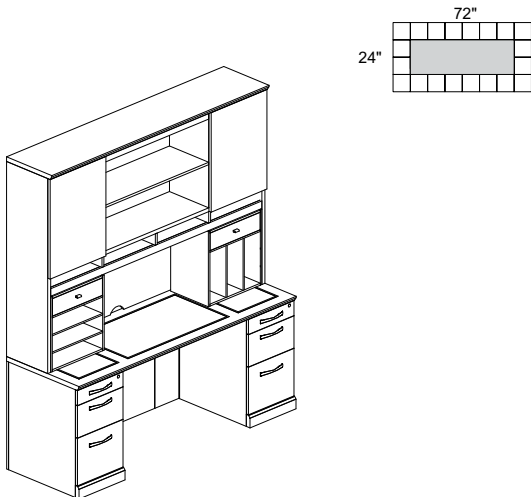

SORRENTO VENEER SERIES TYPICALS

• Order complete suites using "ST__" models.

SORRENTO SERIES TYPICAL #21

Consists of:

QTY.	MODEL NO.	DESCRIPTION	LIST PRICE EACH
1	SCBB72	Double Pedestal Credenza (2) PBF-Credenza	$3160
1	SHA72	72" Hutch with Double-Height Doors	$2588
1	SHH	Hutch Organizer, Horizontal	$504
1	SHV	Hutch Organizer, Vertical	$504

ST21

TOTAL: $6756