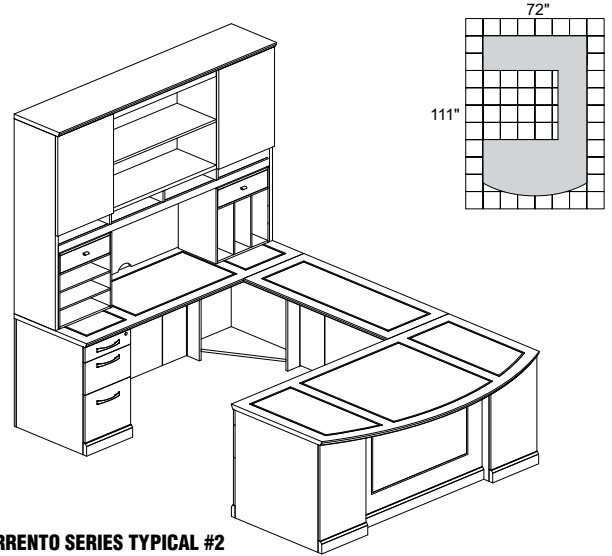

# SORRENTO VENEER SERIES TYPICALS

• Order complete suites using "ST\_\_" models.

**SORRENTO SERIES TYPICAL #1**

Consists of:

| QTY. | MODEL NO. | DESCRIPTION  | LIST PRICE EACH |
|------|-----------|--|-----------------|
| 1    | SURBBB72  | Executive "U," Bowfront, Right Bridge PBF-Desk, PBF-Credenza | \$6182          |
| 1    | SHA72     | 72" Hutch with Double-Height Doors                           | \$2588          |
| 1    | SHH       | Hutch Organizer, Horizontal                                  | \$504           |
| 1    | SHV       | Hutch Organizer, Vertical                                    | \$504           |

**ST1**

**TOTAL: \$9778**

**SORRENTO SERIES TYPICAL #2**

Consists of:

| QTY. | MODEL NO. | DESCRIPTION  | LIST PRICE EACH |
|------|-----------|--|-----------------|
| 1    | SULBBB72  | Executive "U," Bowfront, Left Bridge PBF-Desk, FF-Credenza | \$6182          |
| 1    | SHA72     | 72" Hutch with Double-Height Doors                         | \$2588          |
| 1    | SHH       | Hutch Organizer, Horizontal                                | \$504           |
| 1    | SHV       | Hutch Organizer, Vertical                                  | \$504           |