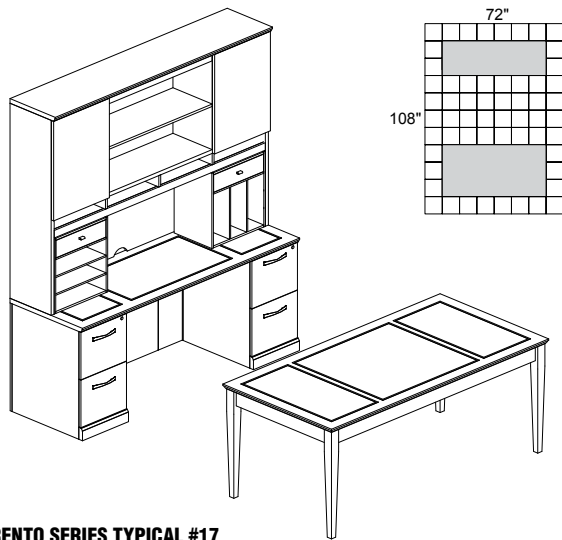

SORRENTO SERIES TYPICAL #17

Consists of:			
QTY.	MODEL NO.	DESCRIPTION	LIST PRICE EACH
1	STD72	72" Table Desk	$1735
1	SCFF72	Double Pedestal Credenza (2) FF-Credenza	$2994
1	SHA72	72" Hutch with Double-Height Doors	$2588
1	SHH	Hutch Organizer, Horizontal	$504
1	SHV	Hutch Organizer, Vertical	$504

ST17

TOTAL: $8325