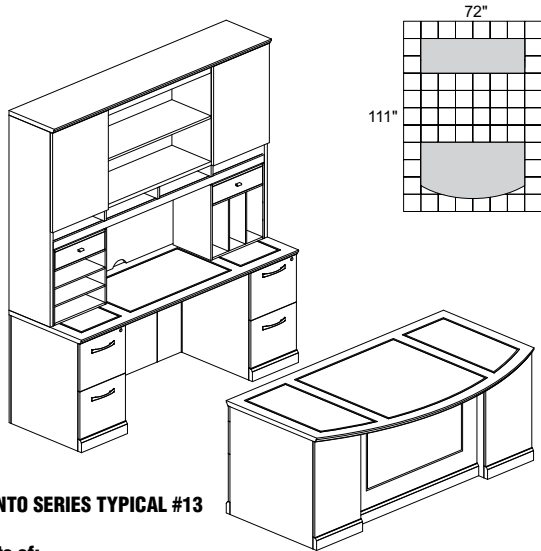

SORRENTO VENEER SERIES TYPICALS

• Order complete suites using "ST__" models.

SORRENTO SERIES TYPICAL #13

Consists of:			
QTY.	MODEL NO.	DESCRIPTION	LIST PRICE EACH
1	SDBBB72	Double Pedestal Desk, Bowfront (2) PBF-Desk	$3707
1	SCFF72	Double Pedestal Credenza (2) FF-Credenza	$2994
1	SHA72	72" Hutch with Double-Height Doors	$2588
1	SHH	Hutch Organizer, Horizontal	$504
1	SHV	Hutch Organizer, Vertical	$504

ST13

TOTAL: $10297