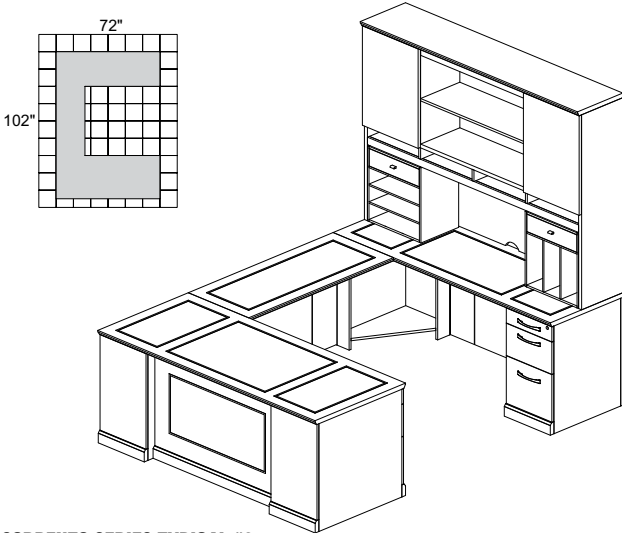

**ST1**

**TOTAL: \$9778**

**SORRENTO SERIES TYPICAL #2**

Consists of:

| QTY. | MODEL NO. | DESCRIPTION  | LIST PRICE EACH |
|------|-----------|--|-----------------|
| 1    | SULBBB72  | Executive "U," Bowfront, Left Bridge PBF-Desk, FF-Credenza | \$6182          |
| 1    | SHA72     | 72" Hutch with Double-Height Doors                         | \$2588          |
| 1    | SHH       | Hutch Organizer, Horizontal                                | \$504           |
| 1    | SHV       | Hutch Organizer, Vertical                                  | \$504           |

**ST2**

**TOTAL: \$9778**

**SORRENTO SERIES TYPICAL #3**

Consists of:

| QTY. | MODEL NO. | DESCRIPTION  | LIST PRICE EACH |
|------|-----------|--|-----------------|
| 1    | SURSB72   | Executive "U," Straight Front, Right Bridge PBF-Desk, PBF-Credenza | \$5986          |
| 1    | SHA72     | 72" Hutch with Double-Height Doors                                 | \$2588          |
| 1    | SHH       | Hutch Organizer, Horizontal  | \$504           |
| 1    | SHV       | Hutch Organizer, Vertical  | \$504           |