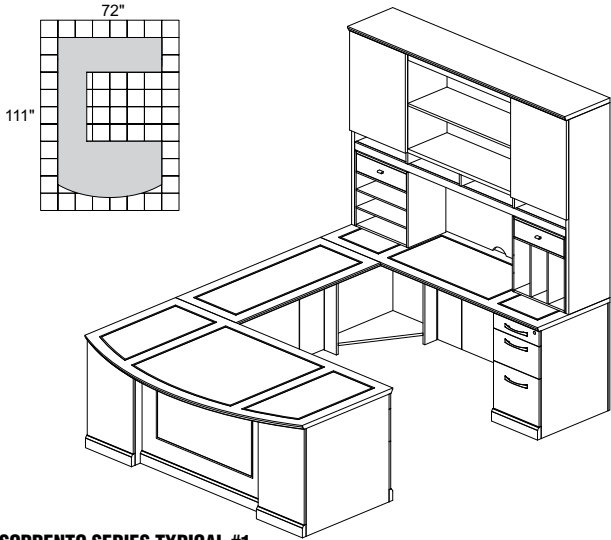

SORRENTO VENEER SERIES TYPICALS

• Order complete suites using "ST__" models.

SORRENTO SERIES TYPICAL #1

Consists of:

QTY.	MODEL NO.	DESCRIPTION	LIST PRICE EACH
1	SURBBB72	Executive "U," Bowfront, Right Bridge PBF-Desk, PBF-Credenza	\$6182
1	SHA72	72" Hutch with Double-Height Doors	\$2588
1	SHH	Hutch Organizer, Horizontal	\$504
1	SHV	Hutch Organizer, Vertical	\$504

ST1

TOTAL: \$9778

SORRENTO SERIES TYPICAL #2

Consists of:

QTY.	MODEL NO.	DESCRIPTION	LIST PRICE EACH
1	SULBBB72	Executive "U," Bowfront, Left Bridge PBF-Desk, FF-Credenza	\$6182
1	SHA72	72" Hutch with Double-Height Doors	\$2588
1	SHH	Hutch Organizer, Horizontal	\$504
1	SHV	Hutch Organizer, Vertical	\$504

ST2

TOTAL: \$9778

SORRENTO SERIES TYPICAL #3

Consists of:

QTY.	MODEL NO.	DESCRIPTION	LIST PRICE EACH
1	SURSB72	Executive "U," Straight Front, Right Bridge PBF-Desk, PBF-Credenza	\$5986
1	SHA72	72" Hutch with Double-Height Doors	\$2588
1	SHH	Hutch Organizer, Horizontal	\$504
1	SHV	Hutch Organizer, Vertical	\$504