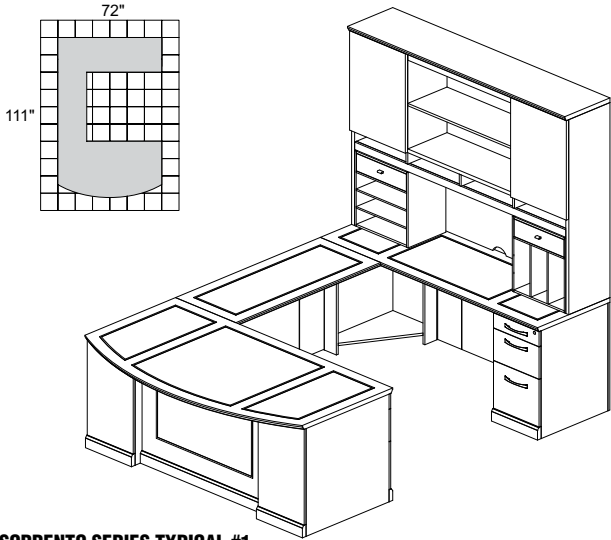

# SORRENTO VENEER SERIES TYPICALS

• Order complete suites using "ST\_\_" models.

**SORRENTO SERIES TYPICAL #1**

Consists of:

| QTY. | MODEL NO. | DESCRIPTION  | LIST PRICE EACH |
|------|-----------|--|-----------------|
| 1    | SURBBB72  | Executive "U," Bowfront, Right Bridge PBF-Desk, PBF-Credenza | \$6182          |
| 1    | SHA72     | 72" Hutch with Double-Height Doors                           | \$2588          |
| 1    | SHH       | Hutch Organizer, Horizontal                                  | \$504           |
| 1    | SHV       | Hutch Organizer, Vertical                                    | \$504           |

**ST1**

**TOTAL: \$9778**

**SORRENTO SERIES TYPICAL #2**

Consists of:

| QTY. | MODEL NO. | DESCRIPTION  | LIST PRICE EACH |
|------|-----------|--|-----------------|
| 1    | SULBBB72  | Executive "U," Bowfront, Left Bridge PBF-Desk, FF-Credenza | \$6182          |
| 1    | SHA72     | 72" Hutch with Double-Height Doors                         | \$2588          |
| 1    | SHH       | Hutch Organizer, Horizontal                                | \$504           |
| 1    | SHV       | Hutch Organizer, Vertical                                  | \$504           |