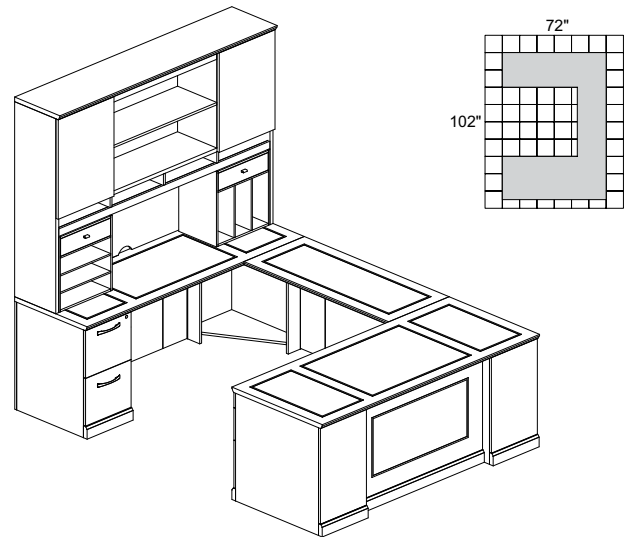

ST6

TOTAL: \$9695

SORRENTO SERIES TYPICAL #7

Consists of:			
QTY.	MODEL NO.	DESCRIPTION	LIST PRICE EACH
1	SURSBF72	Executive "U," Straight Front, Right Bridge PBF-Desk, FF-Credenza	\$5903
1	SHA72	72" Hutch with Double-Height Doors	\$2588
1	SHH	Hutch Organizer, Horizontal	\$504
1	SHV	Hutch Organizer, Vertical	\$504

ST7

TOTAL: \$9499

SORRENTO SERIES TYPICAL #8

Consists of:			
QTY.	MODEL NO.	DESCRIPTION	LIST PRICE EACH
1	SULSBF72	Executive "U," Straight Front, Left Bridge PBF-Desk, FF-Credenza	\$5903
1	SHA72	72" Hutch with Double-Height Doors	\$2588
1	SHH	Hutch Organizer, Horizontal	\$504
1	SHV	Hutch Organizer, Vertical	\$504