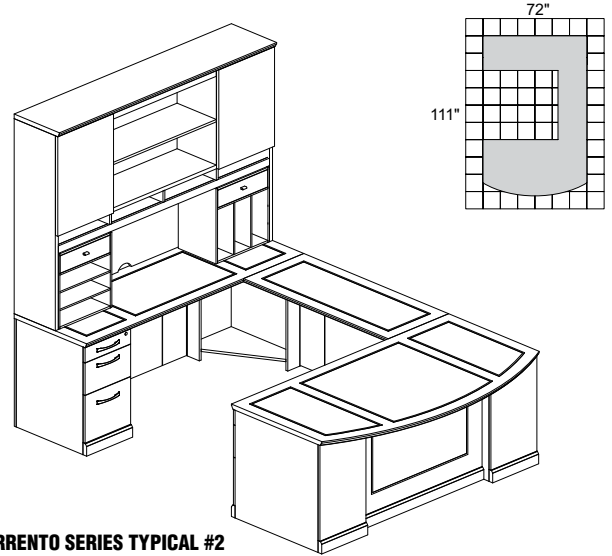

SORRENTO VENEER SERIES TYPICALS

• Order complete suites using "ST__" models.

SORRENTO SERIES TYPICAL #1

Consists of:

QTY.	MODEL NO.	DESCRIPTION	LIST PRICE EACH
1	SURBBB72	Executive "U," Bowfront, Right Bridge PBF-Desk, PBF-Credenza	\$6182
1	SHA72	72" Hutch with Double-Height Doors	\$2588
1	SHH	Hutch Organizer, Horizontal	\$504
1	SHV	Hutch Organizer, Vertical	\$504

ST1

TOTAL: \$9778

SORRENTO SERIES TYPICAL #2

Consists of:

QTY.	MODEL NO.	DESCRIPTION	LIST PRICE EACH
1	SULBBB72	Executive "U," Bowfront, Left Bridge PBF-Desk, FF-Credenza	\$6182
1	SHA72	72" Hutch with Double-Height Doors	\$2588
1	SHH	Hutch Organizer, Horizontal	\$504
1	SHV	Hutch Organizer, Vertical	\$504

ST2

TOTAL: \$9778

SORRENTO SERIES TYPICAL #3

Consists of:

QTY.	MODEL NO.	DESCRIPTION	LIST PRICE EACH
1	SURSB72	Executive "U," Straight Front, Right Bridge PBF-Desk, PBF-Credenza	\$5986
1	SHA72	72" Hutch with Double-Height Doors	\$2588
1	SHH	Hutch Organizer, Horizontal	\$504
1	SHV	Hutch Organizer, Vertical	\$504