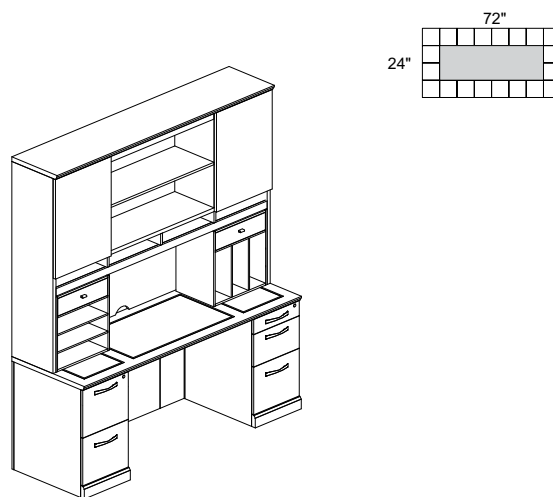

SORRENTO SERIES TYPICAL #23

Consists of:

QTY.	MODEL NO.	DESCRIPTION	LIST PRICE EACH
1	SCBF72	Double Pedestal Credenza (1) PBF & (1) FF Credenza	$3077
1	SHA72	72" Hutch with Double-Height Doors	$2588
1	SHH	Hutch Organizer, Horizontal	$504
1	SHV	Hutch Organizer, Vertical	$504

ST23

TOTAL: $6673