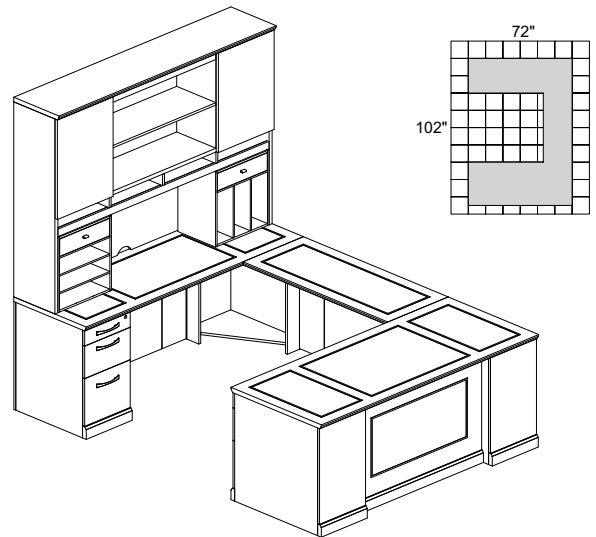

**ST1**

**TOTAL: \$9778**

**SORRENTO SERIES TYPICAL #2**

Consists of:

| QTY. | MODEL NO. | DESCRIPTION  | LIST PRICE EACH |
|------|-----------|--|-----------------|
| 1    | SULBBB72  | Executive "U," Bowfront, Left Bridge PBF-Desk, FF-Credenza | \$6182          |
| 1    | SHA72     | 72" Hutch with Double-Height Doors                         | \$2588          |
| 1    | SHH       | Hutch Organizer, Horizontal                                | \$504           |
| 1    | SHV       | Hutch Organizer, Vertical                                  | \$504           |

**ST2**

**TOTAL: \$9778**

**SORRENTO SERIES TYPICAL #3**

Consists of:

| QTY. | MODEL NO. | DESCRIPTION  | LIST PRICE EACH |
|------|-----------|--|-----------------|
| 1    | SURSB72   | Executive "U," Straight Front, Right Bridge PBF-Desk, PBF-Credenza | \$5986          |
| 1    | SHA72     | 72" Hutch with Double-Height Doors                                 | \$2588          |
| 1    | SHH       | Hutch Organizer, Horizontal  | \$504           |
| 1    | SHV       | Hutch Organizer, Vertical  | \$504           |

**ST3**

**TOTAL: \$9582**

**SORRENTO SERIES TYPICAL #4**

Consists of:

| QTY. | MODEL NO. | DESCRIPTION   | LIST PRICE EACH |
|------|-----------|---|-----------------|
| 1    | SULSB72   | Executive "U," Straight Front, Left Bridge PBF-Desk, PBF-Credenza | \$5986          |
| 1    | SHA72     | 72" Hutch with Double-Height Doors                                | \$2588          |
| 1    | SHH       | Hutch Organizer, Horizontal                                       | \$504           |
| 1    | SHV       | Hutch Organizer, Vertical   | \$504           |