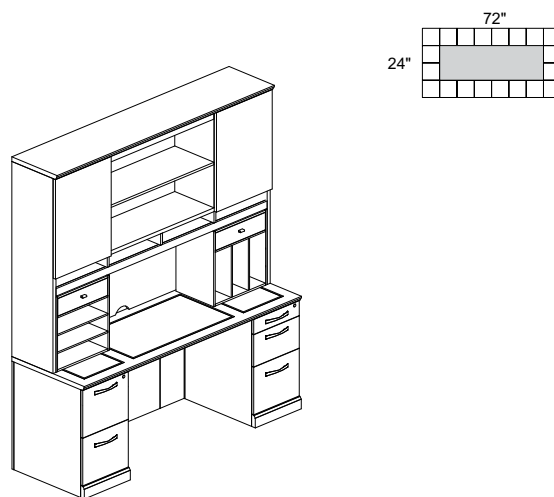

SORRENTO SERIES TYPICAL #23

Consists of:

QTY.	MODEL NO.	DESCRIPTION	LIST PRICE EACH
1	SCBF72	Double Pedestal Credenza (1) PBF & (1) FF Credenza	$3077
1	SHA72	72" Hutch with Double-Height Doors	$2588
1	SHH	Hutch Organizer, Horizontal	$504
1	SHV	Hutch Organizer, Vertical	$504

ST23

TOTAL: $6673