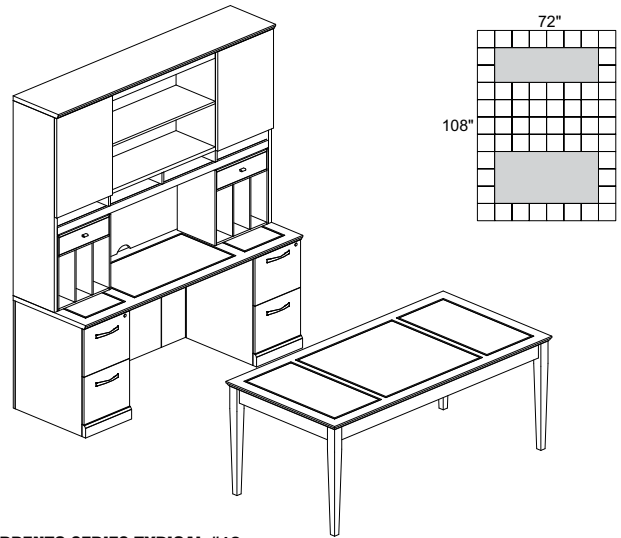

SORRENTO SERIES TYPICAL #18

Consists of:			
QTY.	MODEL NO.	DESCRIPTION	LIST PRICE EACH
1	STD72	72" Table Desk	$1735
1	SCFF72	Double Pedestal Credenza (2) FF-Credenza	$2994
1	SHA72	72" Hutch with Double-Height Doors	$2588
1	SHH	Hutch Organizer, Vertical	$504
1	SHH	Hutch Organizer, Vertical	$504

ST18

TOTAL: $8325