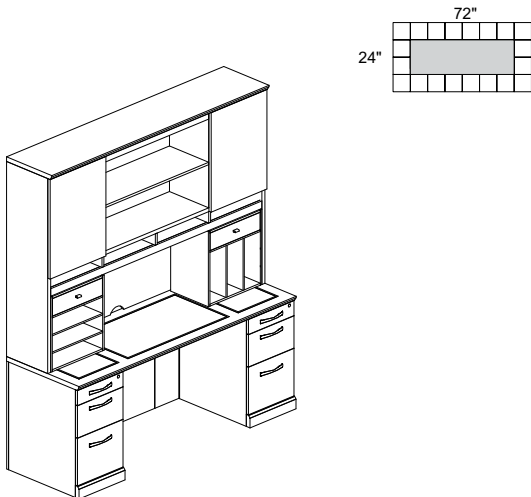

SORRENTO VENEER SERIES TYPICALS

- Order complete suites using "ST__" models.

SORRENTO SERIES TYPICAL #21

Consists of:

QTY.	MODEL NO.	DESCRIPTION	LIST PRICE EACH
1	SCBB72	Double Pedestal Credenza (2) PBF-Credenza	$3160
1	SHA72	72" Hutch with Double-Height Doors	$2588
1	SHH	Hutch Organizer, Horizontal	$504
1	SHV	Hutch Organizer, Vertical	$504

ST21

TOTAL: $6756