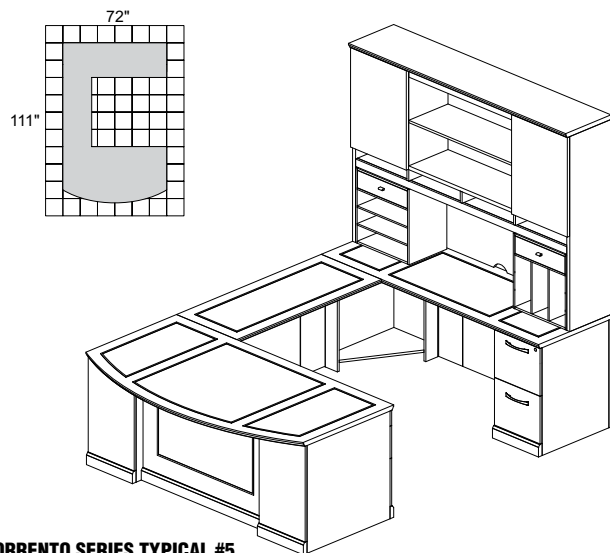

SORRENTO SERIES TYPICAL #6

SORRENTO VENEER SERIES TYPICALS

• Order complete suites using "ST__" models.

SORRENTO SERIES TYPICAL #5

Consists of:			
QTY.	MODEL NO.	DESCRIPTION	LIST PRICE EACH
1	SURBBF72	Executive "U," Bowfront, Right Bridge PBF-Desk, FF-Credenza	$6099
1	SHA72	72" Hutch with Double-Height Doors	$2588
1	SHH	Hutch Organizer, Horizontal	$504
1	SHV	Hutch Organizer, Vertical	$504

ST5

TOTAL: $9695