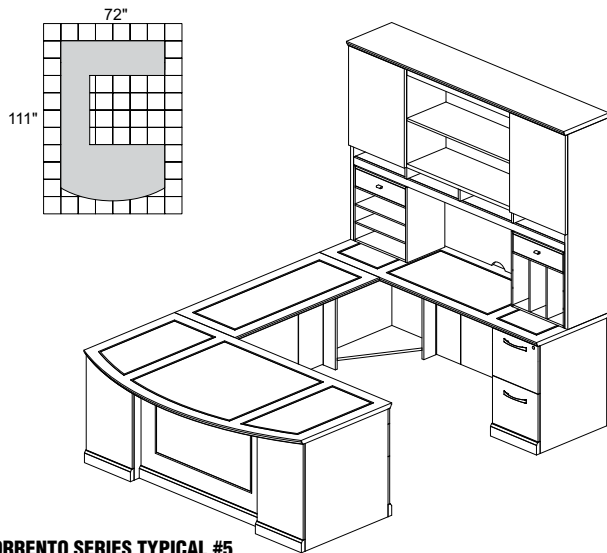

SORRENTO SERIES TYPICAL #6

SORRENTO VENEER SERIES TYPICALS

• Order complete suites using "ST__" models.

SORRENTO SERIES TYPICAL #5

Consists of:			
QTY.	MODEL NO.	DESCRIPTION	LIST PRICE EACH
1	SURBBF72	Executive "U," Bowfront, Right Bridge PBF-Desk, FF-Credenza	$6099
1	SHA72	72" Hutch with Double-Height Doors	$2588
1	SHH	Hutch Organizer, Horizontal	$504
1	SHV	Hutch Organizer, Vertical	$504

ST5

TOTAL: $9695