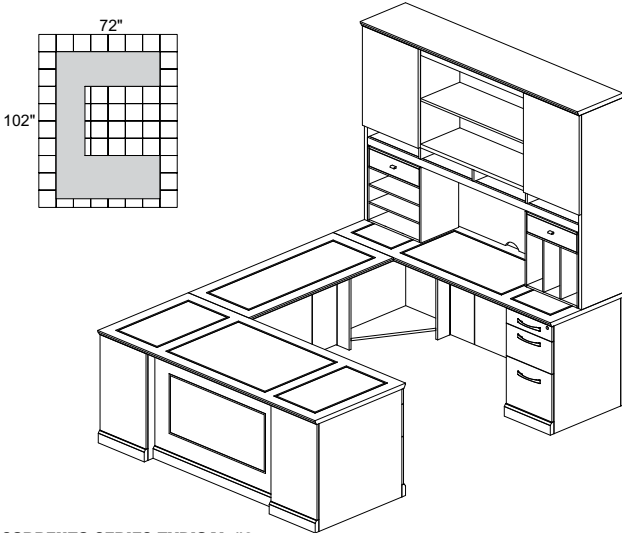

ST1

TOTAL: \$9778

SORRENTO SERIES TYPICAL #2

Consists of:

QTY.	MODEL NO.	DESCRIPTION	LIST PRICE EACH
1	SULBBB72	Executive "U," Bowfront, Left Bridge PBF-Desk, FF-Credenza	\$6182
1	SHA72	72" Hutch with Double-Height Doors	\$2588
1	SHH	Hutch Organizer, Horizontal	\$504
1	SHV	Hutch Organizer, Vertical	\$504

ST2

TOTAL: \$9778

SORRENTO SERIES TYPICAL #3

Consists of:

QTY.	MODEL NO.	DESCRIPTION	LIST PRICE EACH
1	SURSB72	Executive "U," Straight Front, Right Bridge PBF-Desk, PBF-Credenza	\$5986
1	SHA72	72" Hutch with Double-Height Doors	\$2588
1	SHH	Hutch Organizer, Horizontal	\$504
1	SHV	Hutch Organizer, Vertical	\$504