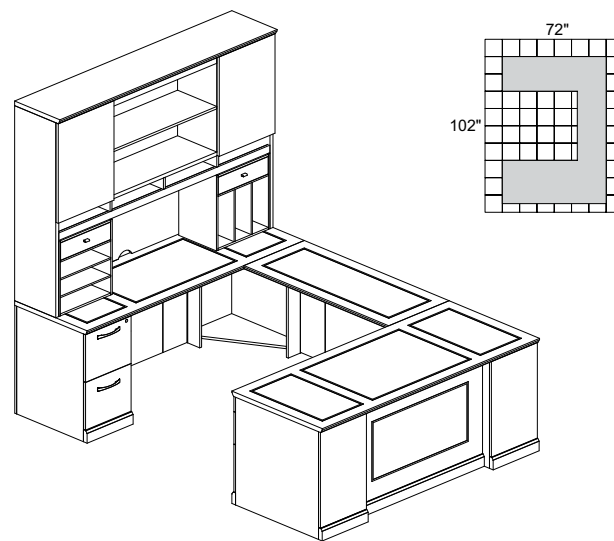

**ST6**

**TOTAL: \$9695**

**SORRENTO SERIES TYPICAL #7**

| Consists of: |                 |   |                 |
|--------------|-----------------|---|-----------------|
| QTY.         | MODEL NO.       | DESCRIPTION   | LIST PRICE EACH |
| 1            | <b>SURSBF72</b> | Executive "U," Straight Front, Right Bridge PBF-Desk, FF-Credenza | \$5903          |
| 1            | <b>SHA72</b>    | 72" Hutch with Double-Height Doors                                | \$2588          |
| 1            | <b>SHH</b>      | Hutch Organizer, Horizontal                                       | \$504           |
| 1            | <b>SHV</b>      | Hutch Organizer, Vertical   | \$504           |

**ST7**

**TOTAL: \$9499**

**SORRENTO SERIES TYPICAL #8**

| Consists of: |                 |  |                 |
|--------------|-----------------|--|-----------------|
| QTY.         | MODEL NO.       | DESCRIPTION  | LIST PRICE EACH |
| 1            | <b>SULSBF72</b> | Executive "U," Straight Front, Left Bridge PBF-Desk, FF-Credenza | \$5903          |
| 1            | <b>SHA72</b>    | 72" Hutch with Double-Height Doors                               | \$2588          |
| 1            | <b>SHH</b>      | Hutch Organizer, Horizontal                                      | \$504           |
| 1            | <b>SHV</b>      | Hutch Organizer, Vertical  | \$504           |