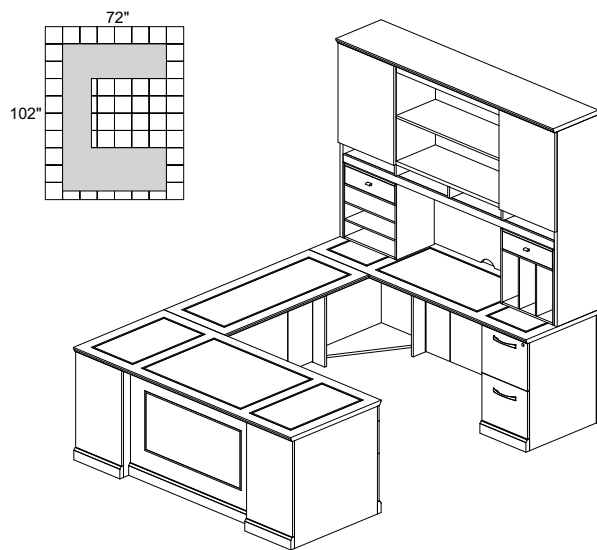

**ST5**

**TOTAL: \$9695**

**SORRENTO SERIES TYPICAL #6**

| Consists of: |                 |  |                 |
|--------------|-----------------|--|-----------------|
| QTY.         | MODEL NO.       | DESCRIPTION  | LIST PRICE EACH |
| 1            | <b>SULBBF72</b> | Executive "U," Bowfront, Left Bridge PBF-Desk, FF-Credenza | \$6099          |
| 1            | <b>SHA72</b>    | 72" Hutch with Double-Height Doors                         | \$2588          |
| 1            | <b>SHH</b>      | Hutch Organizer, Horizontal                                | \$504           |
| 1            | <b>SHV</b>      | Hutch Organizer, Vertical                                  | \$504           |

**ST6**

**TOTAL: \$9695**

**SORRENTO SERIES TYPICAL #7**

| Consists of: |                 |   |                 |
|--------------|-----------------|---|-----------------|
| QTY.         | MODEL NO.       | DESCRIPTION   | LIST PRICE EACH |
| 1            | <b>SURSBF72</b> | Executive "U," Straight Front, Right Bridge PBF-Desk, FF-Credenza | \$5903          |
| 1            | <b>SHA72</b>    | 72" Hutch with Double-Height Doors                                | \$2588          |
| 1            | <b>SHH</b>      | Hutch Organizer, Horizontal                                       | \$504           |
| 1            | <b>SHV</b>      | Hutch Organizer, Vertical   | \$504           |