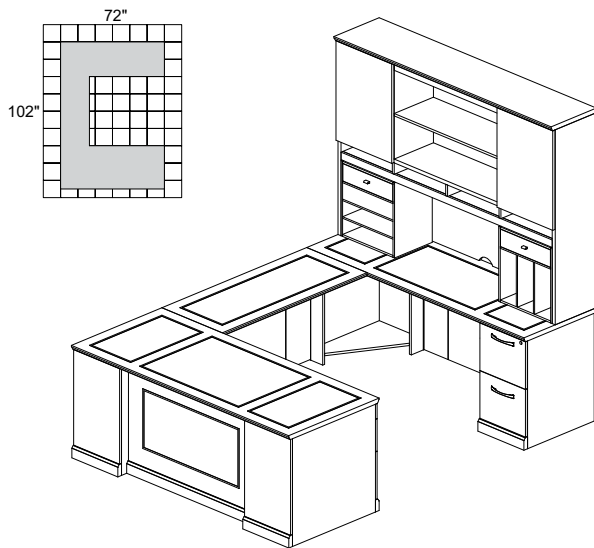

ST5

TOTAL: \$9695

SORRENTO SERIES TYPICAL #6

Consists of:			
QTY.	MODEL NO.	DESCRIPTION	LIST PRICE EACH
1	SULBBF72	Executive "U," Bowfront, Left Bridge PBF-Desk, FF-Credenza	\$6099
1	SHA72	72" Hutch with Double-Height Doors	\$2588
1	SHH	Hutch Organizer, Horizontal	\$504
1	SHV	Hutch Organizer, Vertical	\$504

ST6

TOTAL: \$9695

SORRENTO SERIES TYPICAL #7

Consists of:			
QTY.	MODEL NO.	DESCRIPTION	LIST PRICE EACH
1	SURSBF72	Executive "U," Straight Front, Right Bridge PBF-Desk, FF-Credenza	\$5903
1	SHA72	72" Hutch with Double-Height Doors	\$2588
1	SHH	Hutch Organizer, Horizontal	\$504
1	SHV	Hutch Organizer, Vertical	\$504