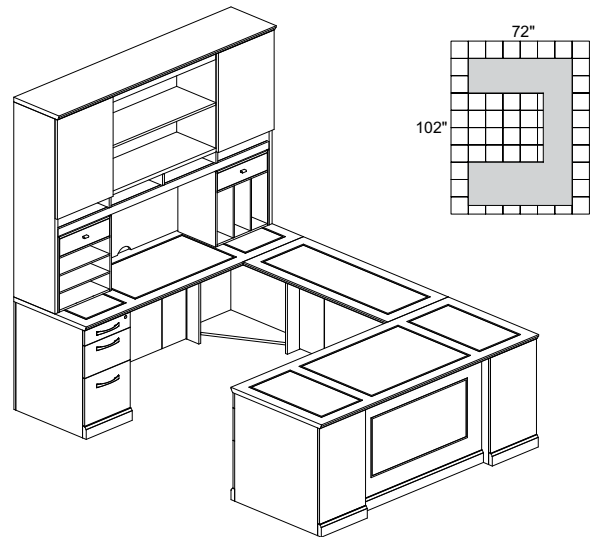

ST1

TOTAL: \$9778

SORRENTO SERIES TYPICAL #2

Consists of:

QTY.	MODEL NO.	DESCRIPTION	LIST PRICE EACH
1	SULBBB72	Executive "U," Bowfront, Left Bridge PBF-Desk, FF-Credenza	\$6182
1	SHA72	72" Hutch with Double-Height Doors	\$2588
1	SHH	Hutch Organizer, Horizontal	\$504
1	SHV	Hutch Organizer, Vertical	\$504

ST2

TOTAL: \$9778

SORRENTO SERIES TYPICAL #3

Consists of:

QTY.	MODEL NO.	DESCRIPTION	LIST PRICE EACH
1	SURSB72	Executive "U," Straight Front, Right Bridge PBF-Desk, PBF-Credenza	\$5986
1	SHA72	72" Hutch with Double-Height Doors	\$2588
1	SHH	Hutch Organizer, Horizontal	\$504
1	SHV	Hutch Organizer, Vertical	\$504

ST3

TOTAL: \$9582

SORRENTO SERIES TYPICAL #4

Consists of:

QTY.	MODEL NO.	DESCRIPTION	LIST PRICE EACH
1	SULSB72	Executive "U," Straight Front, Left Bridge PBF-Desk, PBF-Credenza	\$5986
1	SHA72	72" Hutch with Double-Height Doors	\$2588
1	SHH	Hutch Organizer, Horizontal	\$504
1	SHV	Hutch Organizer, Vertical	\$504