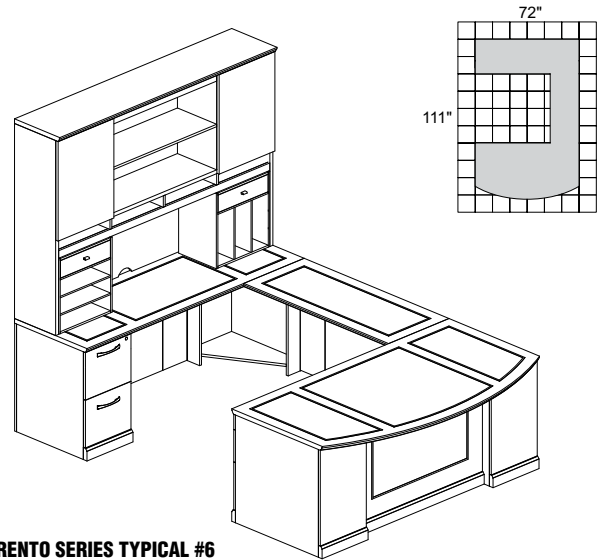

ST4

TOTAL: \$9582

SORRENTO VENEER SERIES TYPICALS

• Order complete suites using "ST__" models.

SORRENTO SERIES TYPICAL #5

Consists of:			
QTY.	MODEL NO.	DESCRIPTION	LIST PRICE EACH
1	SURBBF72	Executive "U," Bowfront, Right Bridge PBF-Desk, FF-Credenza	\$6099
1	SHA72	72" Hutch with Double-Height Doors	\$2588
1	SHH	Hutch Organizer, Horizontal	\$504
1	SHV	Hutch Organizer, Vertical	\$504

ST5

TOTAL: \$9695

SORRENTO SERIES TYPICAL #6

Consists of:			
QTY.	MODEL NO.	DESCRIPTION	LIST PRICE EACH
1	SULBBF72	Executive "U," Bowfront, Left Bridge PBF-Desk, FF-Credenza	\$6099
1	SHA72	72" Hutch with Double-Height Doors	\$2588
1	SHH	Hutch Organizer, Horizontal	\$504
1	SHV	Hutch Organizer, Vertical	\$504