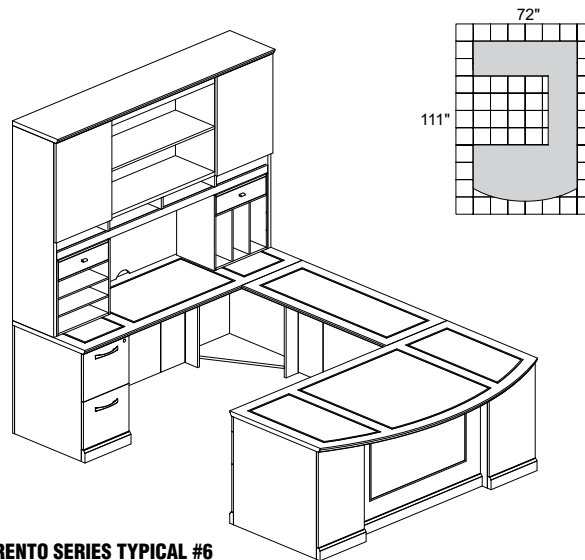

## SORRENTO VENEER SERIES TYPICALS

• Order complete suites using "ST\_\_" models.

**SORRENTO SERIES TYPICAL #5**

| Consists of: |                 |   |                 |
|--------------|-----------------|---|-----------------|
| QTY.         | MODEL NO.       | DESCRIPTION   | LIST PRICE EACH |
| 1            | <b>SURBBF72</b> | Executive "U," Bowfront, Right Bridge PBF-Desk, FF-Credenza | \$6099          |
| 1            | <b>SHA72</b>    | 72" Hutch with Double-Height Doors                          | \$2588          |
| 1            | <b>SHH</b>      | Hutch Organizer, Horizontal                                 | \$504           |
| 1            | <b>SHV</b>      | Hutch Organizer, Vertical                                   | \$504           |

**ST5**

**TOTAL: \$9695**

**SORRENTO SERIES TYPICAL #6**

| Consists of: |                 |  |                 |
|--------------|-----------------|--|-----------------|
| QTY.         | MODEL NO.       | DESCRIPTION  | LIST PRICE EACH |
| 1            | <b>SULBBF72</b> | Executive "U," Bowfront, Left Bridge PBF-Desk, FF-Credenza | \$6099          |
| 1            | <b>SHA72</b>    | 72" Hutch with Double-Height Doors                         | \$2588          |
| 1            | <b>SHH</b>      | Hutch Organizer, Horizontal                                | \$504           |
| 1            | <b>SHV</b>      | Hutch Organizer, Vertical                                  | \$504           |