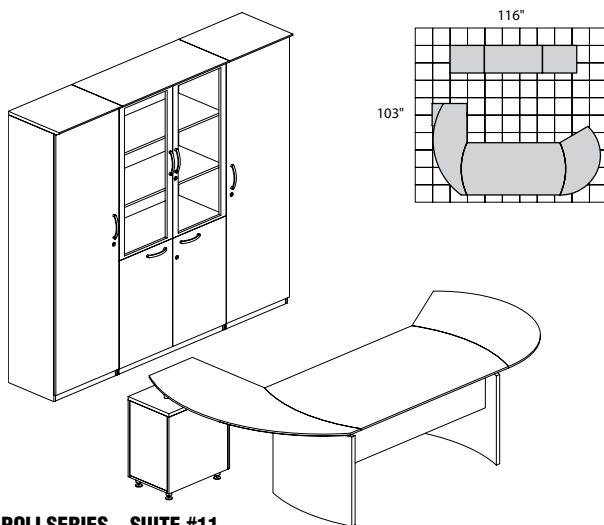

NAPOLI SERIES – SUITE #11

Consists of:

QTY.	MODEL NO.	DESCRIPTION	LIST PRICE EACH
1	ND72	72"W Desk	$1416
1	NEXTL	Curved Desk Ext.	$601
1	NRTPR	Curved Desk Return with Pencil-Box-File	$1324
1	NCD	Center Drawer	$245
1	VWRD	Wardrobe Cabinet	$1728
1	VWRD	Wardrobe Cabinet	$1728
1	VHC	High Wall Cabinet	$2749

NT11

TOTAL: $9791