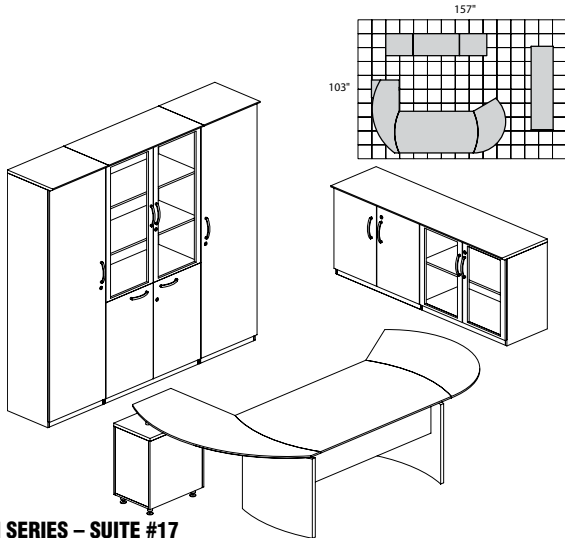

NAPOLI SERIES – SUITE #20

NAPOLI VENEER SERIES TYPICALS

• Order complete suites using "NT___" models.

NAPOLI SERIES – SUITE #17

Consists of:

QTY.	MODEL NO.	DESCRIPTION	LIST PRICE EACH
1	ND72	72"W Desk	$1416
1	NEXTL	Curved Desk Ext.	$601
1	NRTPR	Curved Desk Return with Pencil-Box-File	$1324
1	NCD	Center Drawer	$245
1	VLC	Low Wall Cabinet	$1856
1	VWRD	Wardrobe Cabinet	$1728
1	VWRD	Wardrobe Cabinet	$1728
1	VHC	High Wall Cabinet	$2749

NT17

TOTAL: $11647