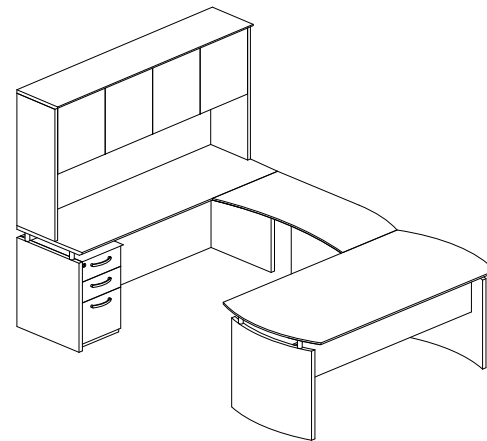

NAPOLI SERIES – SUITE #67

Consists of:

QTY.	MODEL NO.	DESCRIPTION	LIST PRICE EACH
1	ND72	72"W Desk	$1416
1	NCD	Center Drawer	$245
1	NBDGL	Bridge Left-Hand	$714
1	NCNZ72	72"W Credenza	$1223
1	CHW72	72"W Hutch	$1775
1	NBBF	Box Box File	$903

NT67

TOTAL: $6276