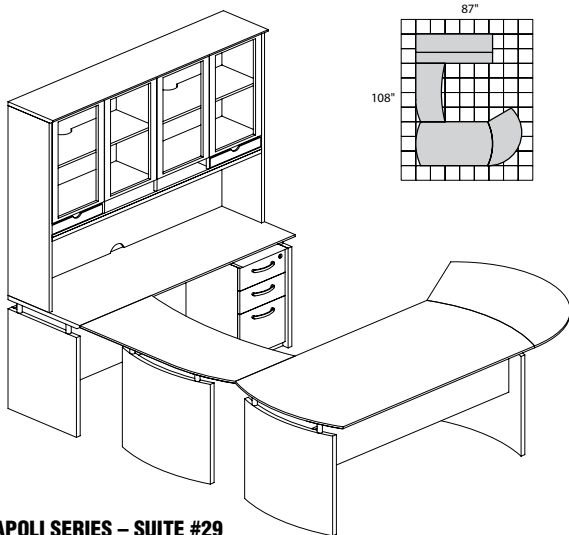

NAPOLI SERIES – SUITE #29

Consists of:

QTY.	MODEL NO.	DESCRIPTION	LIST PRICE EACH
1	ND63	63"W Desk	$1310
1	NEXTL	Curved Desk Ext.	$601
1	NCD	Center Drawer	$245
1	NBDGR	Bridge Right-Hand	$714
1	NCNZ63	63"W Credenza	$1135
1	NH63	63"W Hutch	$2439
1	NBBF	Box Box File	$903
1	NHTR63	Pair of Trays	$219

NT29

TOTAL: $7566