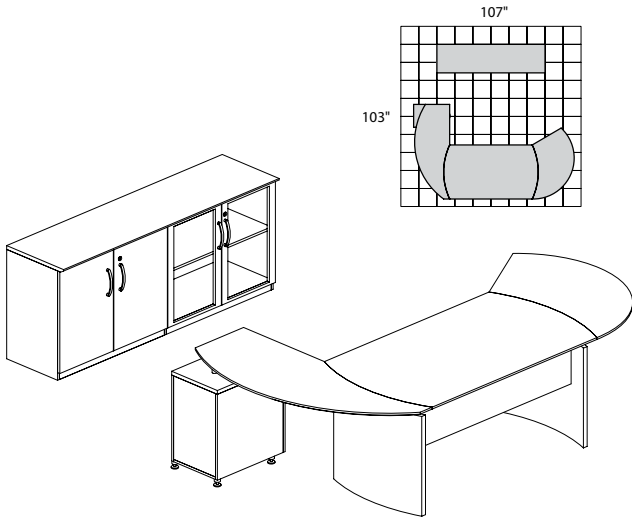

NAPOLI VENEER SERIES TYPICALS

• Order complete suites using "NT___" models.

NAPOLI SERIES – SUITE #7

Consists of:

QTY.	MODEL NO.	DESCRIPTION	LIST PRICE EACH
1	ND63	63"W Desk	$1310
1	NEXTL	Curved Desk Ext.	$601
1	NRTPR	Curved Desk Return with Pencil-Box-File	$1324
1	NCD	Center Drawer	$245
1	VLC	Low Wall Cabinet	$1856

NT7

TOTAL: $5336