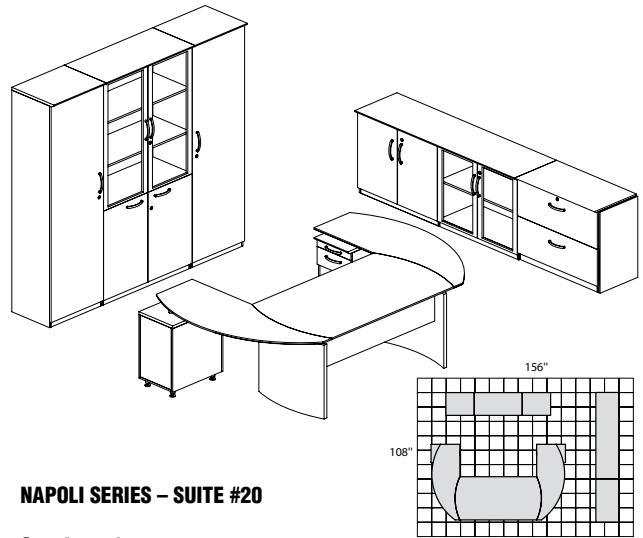

NAPOLI SERIES – SUITE #20

Consists of:

QTY.	MODEL NO.	DESCRIPTION	LIST PRICE EACH
1	ND72	72"W Desk	$1416
1	NRTPR	Curved Desk Return with Pencil-Box-File	$1324
1	NRTPL	Curved Desk Return with Pencil-Box-File	$1324
1	NCD	Center Drawer	$245
1	VWRD	Wardrobe Cabinet	$1728
1	VWRD	Wardrobe Cabinet	$1728
1	VHC	High Wall Cabinet	$2749
1	VLC	Low Wall Cabinet	$1856
1	VLFL	Lateral File	$1573

NT20

TOTAL: $13943