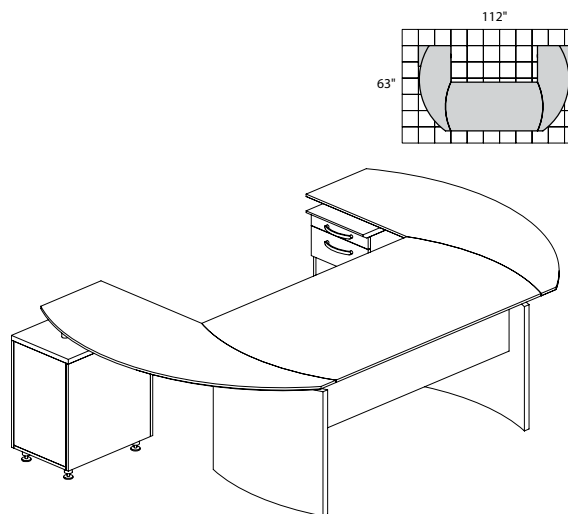

NAPOLI SERIES – SUITE #6

Consists of:

QTY.	MODEL NO.	DESCRIPTION	LIST PRICE EACH
1	ND72	72"W Desk	$1416
1	NRTPR	Curved Desk Return with Pencil-Box-File	$1324
1	NRTPL	Curved Desk Return with Pencil-Box-File	$1324
1	NCD	Center Drawer	$245

NT6

TOTAL: $4309