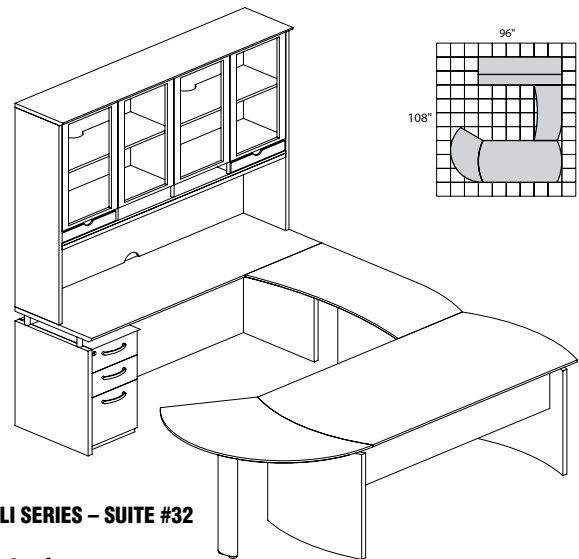

NAPOLI SERIES – SUITE #32

Consists of:

QTY.	MODEL NO.	DESCRIPTION	LIST PRICE EACH
1	ND72	72"W Desk	$1416
1	NEXTR	Curved Desk Ext.	$601
1	NCD	Center Drawer	$245
1	NBDGL	Bridge Left-Hand	$714
1	NCNZ72	72"W Credenza	$1223
1	NH72	72"W Hutch	$2584
1	NBBF	Box Box File	$903
1	NHTR72	Pair of Trays	$219

NT32

TOTAL: $7905