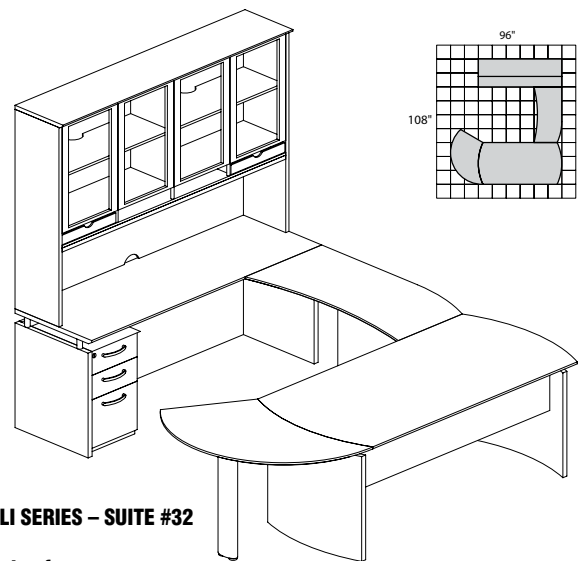

NAPOLI SERIES – SUITE #32

Consists of:

QTY.	MODEL NO.	DESCRIPTION	LIST PRICE EACH
1	ND72	72"W Desk	$1416
1	NEXTR	Curved Desk Ext.	$601
1	NCD	Center Drawer	$245
1	NBDGL	Bridge Left-Hand	$714
1	NCNZ72	72"W Credenza	$1223
1	NH72	72"W Hutch	$2584
1	NBBF	Box Box File	$903
1	NHTR72	Pair of Trays	$219

NT32

TOTAL: $7905