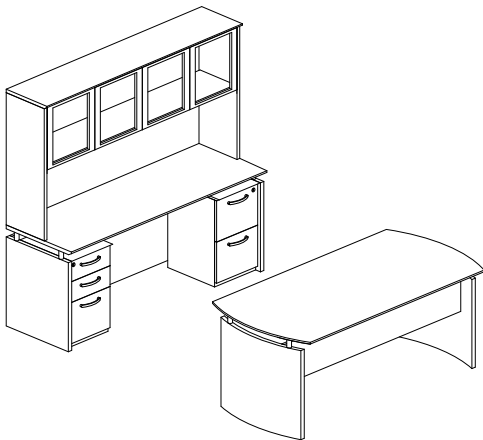

NAPOLI SERIES – SUITE #66

Consists of:

QTY.	MODEL NO.	DESCRIPTION	LIST PRICE EACH
1	ND72	72"W Desk	$1416
1	NCD	Center Drawer	$245
1	NCNZ72	72"W Credenza	$1223
1	CHW72	72"W Hutch	$1775
1	NBBF	Box Box File	$903
1	NFF	File File Ped	$860

NT66

TOTAL: $6422