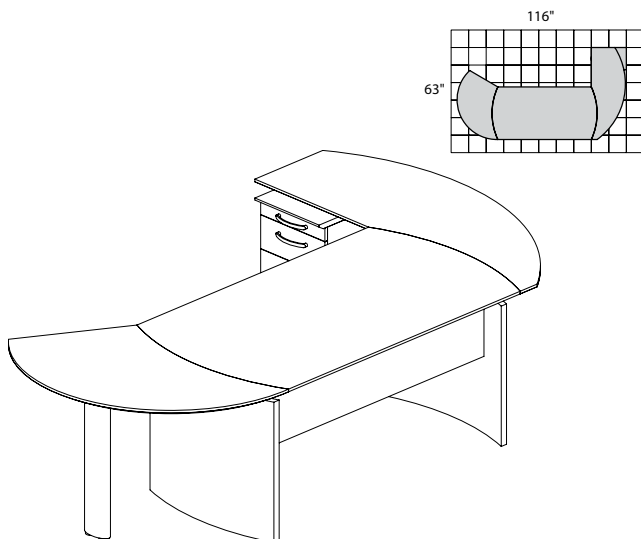

NAPOLI SERIES – SUITE #5

Consists of:

QTY.	MODEL NO.	DESCRIPTION	LIST PRICE EACH
1	ND72	72"W Desk	$1416
1	NEXTR	Curved Desk Ext.	$601
1	NRTPL	Curved Desk Return with Pencil-Box-File	$1324
1	NCD	Center Drawer	$245

NT5

TOTAL: $3586