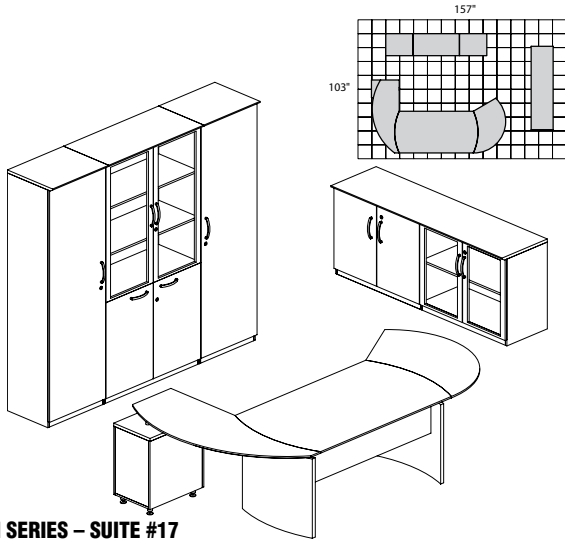

NAPOLI SERIES – SUITE #20

NAPOLI VENEER SERIES TYPICALS

• Order complete suites using "NT___" models.

NAPOLI SERIES – SUITE #17

Consists of:

QTY.	MODEL NO.	DESCRIPTION	LIST PRICE EACH
1	ND72	72"W Desk	$1416
1	NEXTL	Curved Desk Ext.	$601
1	NRTPR	Curved Desk Return with Pencil-Box-File	$1324
1	NCD	Center Drawer	$245
1	VLC	Low Wall Cabinet	$1856
1	VWRD	Wardrobe Cabinet	$1728
1	VWRD	Wardrobe Cabinet	$1728
1	VHC	High Wall Cabinet	$2749

NT17

TOTAL: $11647