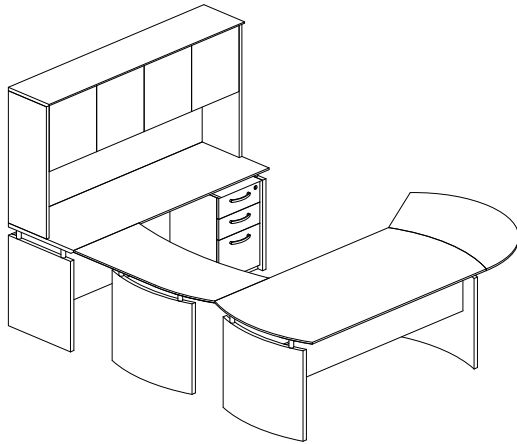

NAPOLI VENEER SERIES TYPICALS

• Order complete suites using "NT__" models.

NAPOLI SERIES – SUITE #64

Consists of:

QTY.	MODEL NO.	DESCRIPTION	LIST PRICE EACH
1	ND63	63"W Desk	$1310
1	NEXTL	Curved Desk Ext.	$601
1	NCD	Center Drawer	$245
1	NBDGR	Bridge Right-Hand	$714
1	NCNZ63	63"W Credenza	$1135
1	CHW63	63"W Hutch	$1665
1	NBBF	Box Box File	$903

NT64

TOTAL: $6573