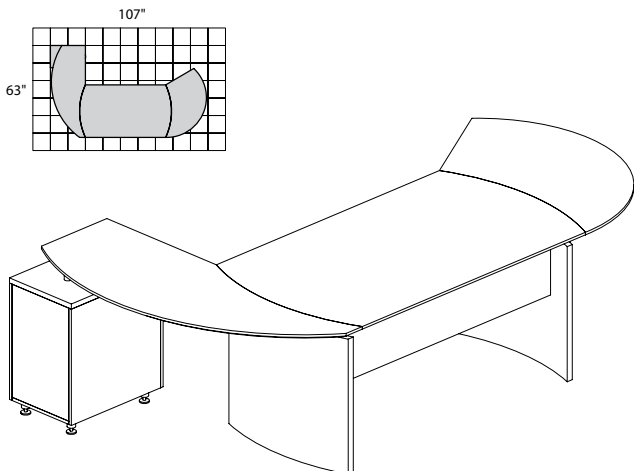

NAPOLI VENEER SERIES TYPICALS

• Order complete suites using "NT_" models.

NAPOLI SERIES – SUITE #1

Consists of:

QTY.	MODEL NO.	DESCRIPTION	LIST PRICE EACH
1	ND63	63"W Desk	\$1310
1	NEXTL	Curved Desk Ext.	\$601
1	NRTPR	Curved Desk Return with Pencil-Box-File	\$1324
1	NCD	Center Drawer	\$245