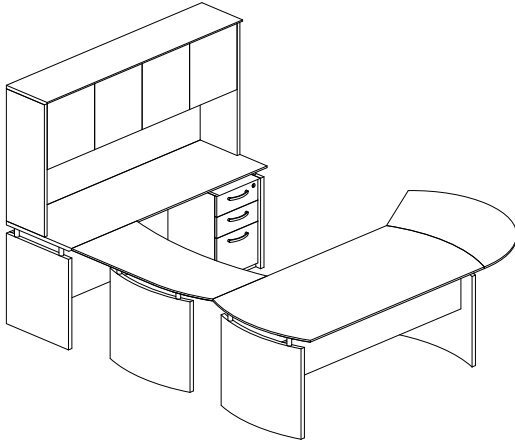

NAPOLI VENEER SERIES TYPICALS

• Order complete suites using "NT__" models.

NAPOLI SERIES – SUITE #64

Consists of:

QTY.	MODEL NO.	DESCRIPTION	LIST PRICE EACH
1	ND63	63"W Desk	$1310
1	NEXTL	Curved Desk Ext.	$601
1	NCD	Center Drawer	$245
1	NBDGR	Bridge Right-Hand	$714
1	NCNZ63	63"W Credenza	$1135
1	CHW63	63"W Hutch	$1665
1	NBBF	Box Box File	$903

NT64

TOTAL: $6573