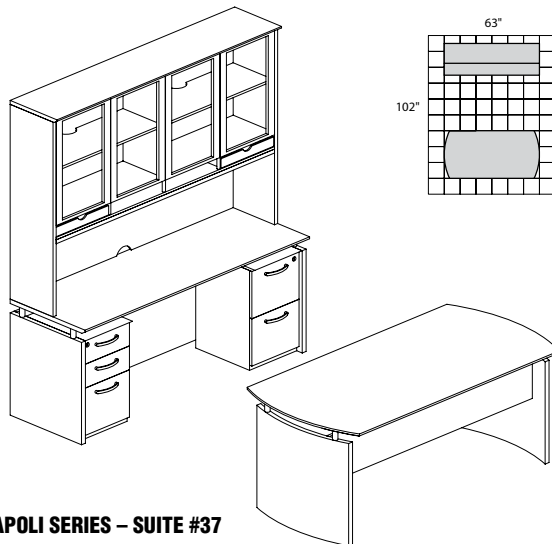

NAPOLI SERIES – SUITE #37

Consists of:

QTY.	MODEL NO.	DESCRIPTION	LIST PRICE EACH
1	ND63	63"W Desk	$1310
1	NCD	Center Drawer	$245
1	NCNZ63	63"W Credenza	$1135
1	NH63	63"W Hutch	$2439
1	NBBF	Box Box File	$903
1	NFF	File File Ped	$860
1	NHTR63	Pair of Trays	$219

NT37

TOTAL: $7111