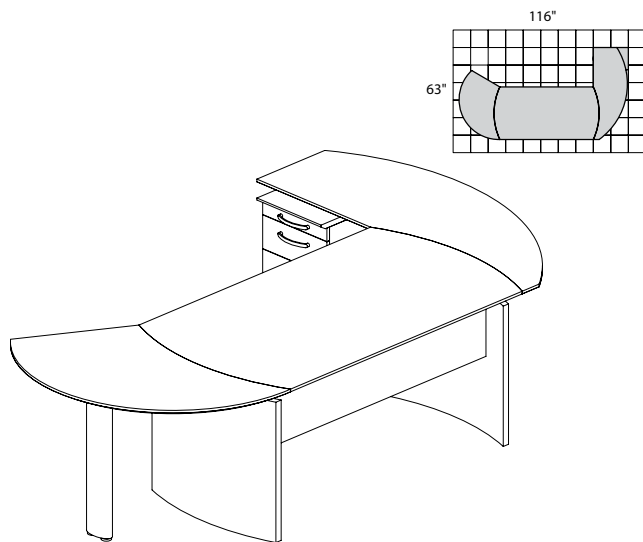

NAPOLI SERIES – SUITE #5

Consists of:

QTY.	MODEL NO.	DESCRIPTION	LIST PRICE EACH
1	ND72	72"W Desk	$1416
1	NEXTR	Curved Desk Ext.	$601
1	NRTPL	Curved Desk Return with Pencil-Box-File	$1324
1	NCD	Center Drawer	$245

NT5

TOTAL: $3586