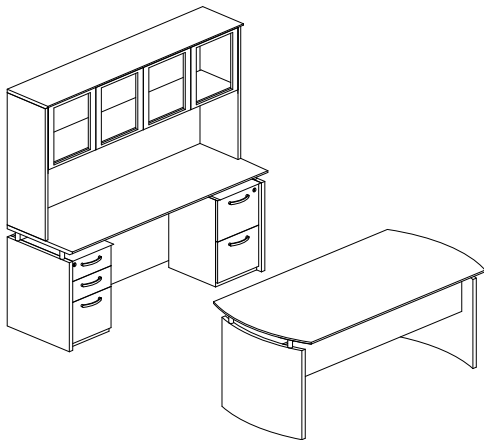

NAPOLI SERIES – SUITE #66

Consists of:

QTY.	MODEL NO.	DESCRIPTION	LIST PRICE EACH
1	ND72	72"W Desk	$1416
1	NCD	Center Drawer	$245
1	NCNZ72	72"W Credenza	$1223
1	CHW72	72"W Hutch	$1775
1	NBBF	Box Box File	$903
1	NFF	File File Ped	$860

NT66

TOTAL: $6422