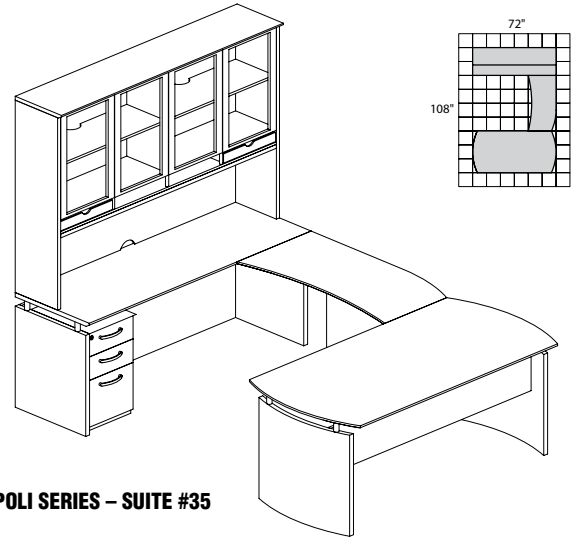

NAPOLI SERIES – SUITE #35

Consists of:

QTY.	MODEL NO.	DESCRIPTION	LIST PRICE EACH
1	ND72	72"W Desk	$1416
1	NCD	Center Drawer	$245
1	NBDGL	Bridge Left-Hand	$714
1	NCNZ72	72"W Credenza	$1223
1	NH72	72"W Hutch	$2584
1	NBBF	Box Box File	$903
1	NHTR72	Pair of Trays	$219

NT35

TOTAL: $7304