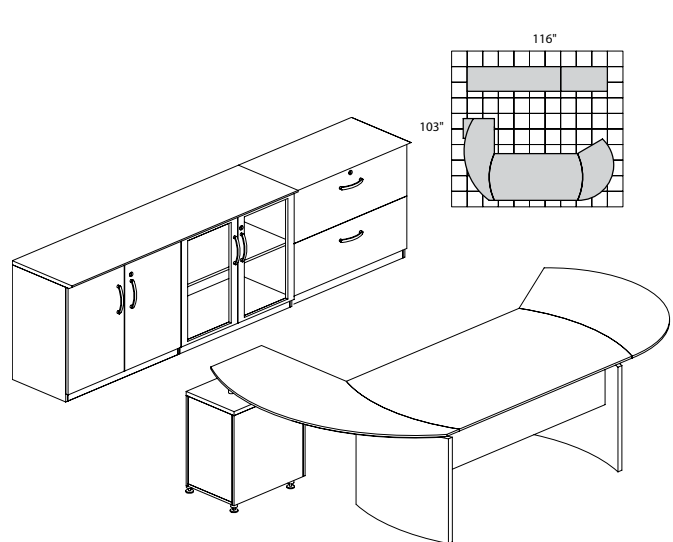

NAPOLI SERIES – SUITE #15

Consists of:

QTY.	MODEL NO.	DESCRIPTION	LIST PRICE EACH
1	ND72	72"W Desk	$1416
1	NEXTL	Curved Desk Ext.	$601
1	NRTPR	Curved Desk Return with Pencil-Box-File	$1324
1	NCD	Center Drawer	$245
1	VLC	Low Wall Cabinet	$1856
1	VLF	Lateral File	$1573

NT15

TOTAL: $7015