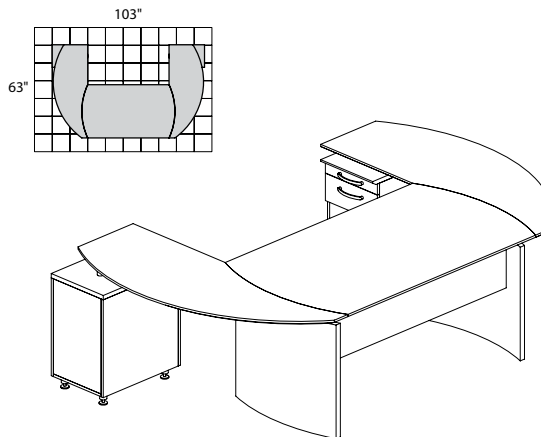

NT1

TOTAL: \$3480

NAPOLI SERIES – SUITE #3

Consists of:

QTY.	MODEL NO.	DESCRIPTION	LIST PRICE EACH
1	ND63	63"W Desk	\$1310
1	NRTPR	Curved Desk Return with Pencil-Box-File	\$1324
1	NRTPL	Curved Desk Return with Pencil-Box-File	\$1324
1	NCD	Center Drawer	\$245