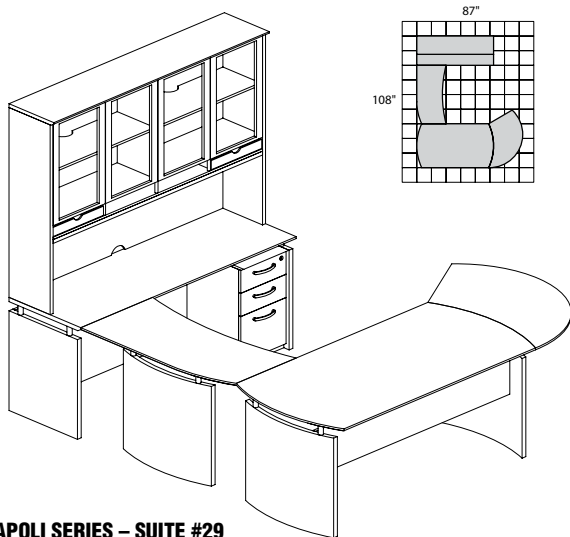

NAPOLI SERIES – SUITE #29

Consists of:

QTY.	MODEL NO.	DESCRIPTION	LIST PRICE EACH
1	ND63	63"W Desk	$1310
1	NEXTL	Curved Desk Ext.	$601
1	NCD	Center Drawer	$245
1	NBDGR	Bridge Right-Hand	$714
1	NCNZ63	63"W Credenza	$1135
1	NH63	63"W Hutch	$2439
1	NBBF	Box Box File	$903
1	NHTR63	Pair of Trays	$219

NT29

TOTAL: $7566