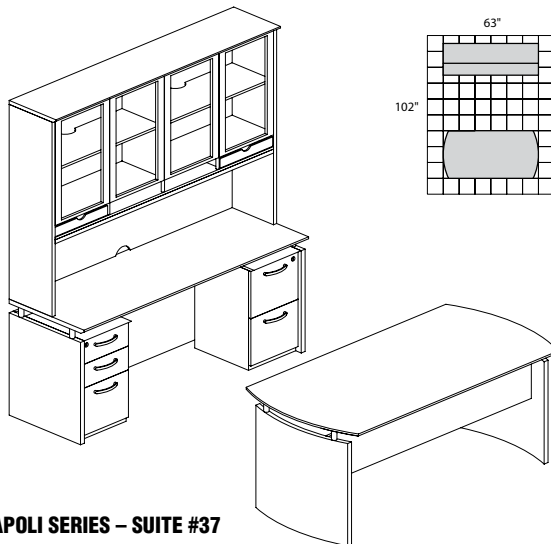

NAPOLI SERIES – SUITE #37

Consists of:

QTY.	MODEL NO.	DESCRIPTION	LIST PRICE EACH
1	ND63	63"W Desk	$1310
1	NCD	Center Drawer	$245
1	NCNZ63	63"W Credenza	$1135
1	NH63	63"W Hutch	$2439
1	NBBF	Box Box File	$903
1	NFF	File File Ped	$860
1	NHTR63	Pair of Trays	$219

NT37

TOTAL: $7111