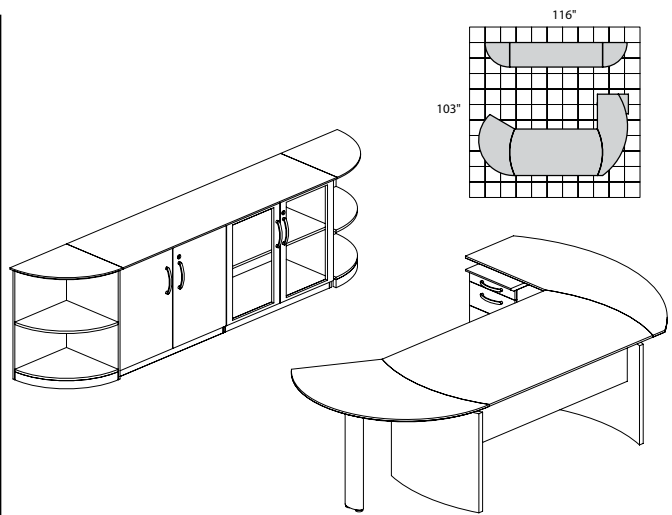

NT7

TOTAL: \$5336

NAPOLI SERIES – SUITE #9

Consists of:

QTY.	MODEL NO.	DESCRIPTION	LIST PRICE EACH
1	ND72	72"W Desk	\$1416
1	NEXTR	Curved Desk Ext.	\$601
1	NRTPL	Curved Desk Return with Pencil-Box-File	\$1324
1	NCD	Center Drawer	\$245
1	VLC	Low Wall Cabinet	\$1856
1	VBQ2	2 Shelf 1/4-Round	\$718
1	VBQ2	2 Shelf 1/4-Round	\$718