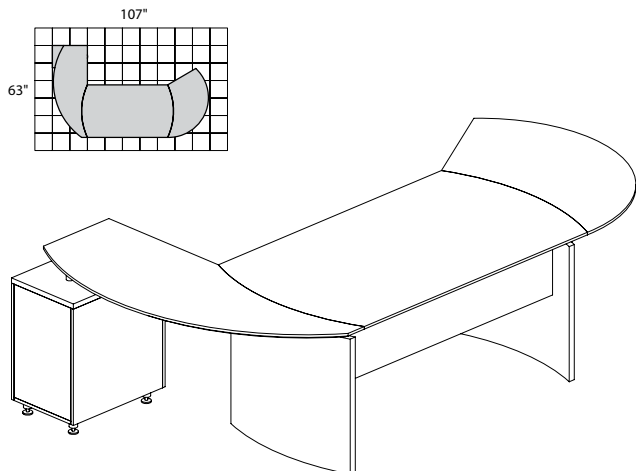

NAPOLI VENEER SERIES TYPICALS

• Order complete suites using "NT_" models.

NAPOLI SERIES – SUITE #1

Consists of:

QTY.	MODEL NO.	DESCRIPTION	LIST PRICE EACH
1	ND63	63"W Desk	\$1310
1	NEXTL	Curved Desk Ext.	\$601
1	NRTPR	Curved Desk Return with Pencil-Box-File	\$1324
1	NCD	Center Drawer	\$245