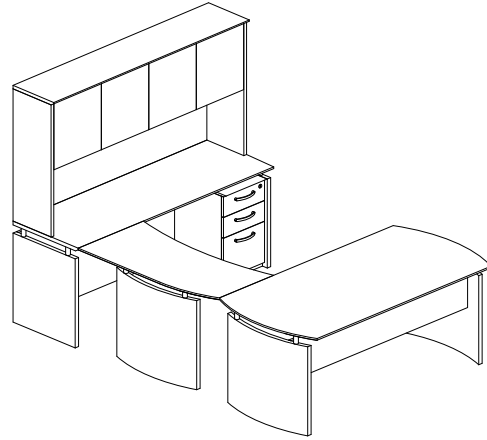

NAPOLI SERIES – SUITE #65

Consists of:

QTY.	MODEL NO.	DESCRIPTION	LIST PRICE EACH
1	ND63	63"W Desk	$1310
1	NCD	Center Drawer	$245
1	NBDGR	Bridge Right-Hand	$714
1	NCNZ63	63"W Credenza	$1135
1	CHW63	63"W Hutch	$1665
1	NBBF	Box Box File	$903

NT65

TOTAL: $5972