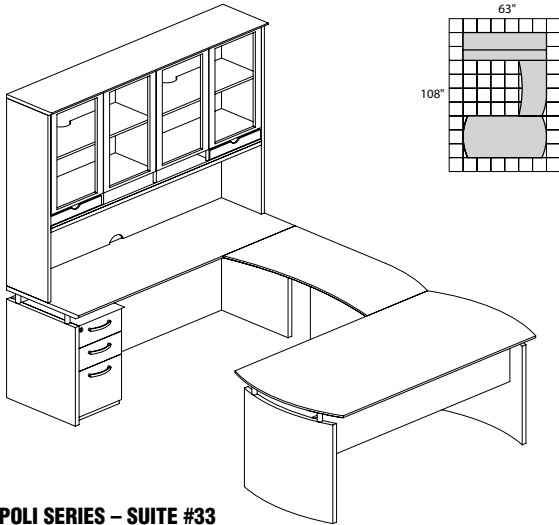

NAPOLI VENEER SERIES TYPICALS

• Order complete suites using "NT___" models.

NAPOLI SERIES – SUITE #33

Consists of:

QTY.	MODEL NO.	DESCRIPTION	LIST PRICE EACH
1	ND63	63"W Desk	$1310
1	NCD	Center Drawer	$245
1	NBDGL	Bridge Left-Hand	$714
1	NCNZ63	63"W Credenza	$1135
1	NH63	63"W Hutch	$2439
1	NBBF	Box Box File	$903
1	NHTR63	Pair of Trays	$219

NT33

TOTAL: $6965