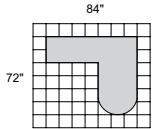

MIRA VENEER SERIES TYPICALS

MIRA SERIES TYPICAL #11

Consists of:

QTY.	MODEL NO.	DESCRIPTION	LIST PRICE EACH
1	MPT3672	Peninsula Table	$1087
1	MRT2448	Return	$594
1	MPFF22	Pedestal FF	$699

MEL6

TOTAL: $2380