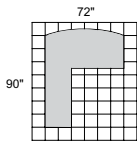

MDPDK3672

TOTAL: \$3040

MIRA SERIES TYPICAL #4

Consists of:

QTY.	MODEL NO.	DESCRIPTION	LIST PRICE EACH
1	MDK3672	Desk Shell	\$1452
1	MPBBF28	Pedestal BBF	\$794
1	MPBBF28	Pedestal BBF	\$794

MDBDK3672

TOTAL: \$3040