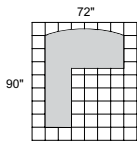

MIRA SERIES TYPICAL #5

Consists of:

QTY.	MODEL NO.	DESCRIPTION	LIST PRICE EACH
1	MDK3672	Desk Shell	$1452
1	MRT2448	Return	$594
1	MPBBF28	Pedestal BBF	$794
1	MPFF22	Pedestal FF	$699

MEL5

TOTAL: $3539