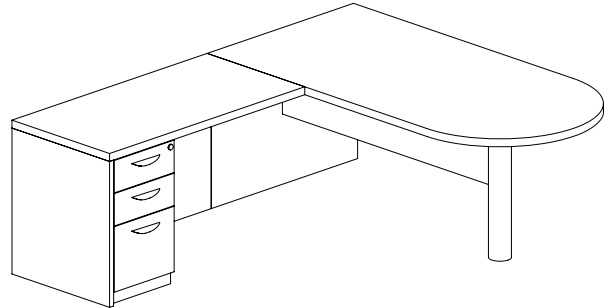

MIRA SERIES TYPICAL #12

Consists of:

QTY.	MODEL NO.	DESCRIPTION	LIST PRICE EACH
1	MPT3672	Peninsula Table	$1087
1	MRT2448	Return	$594
1	MPBBF22	Pedestal BBF	$699

MELB6

TOTAL: $2380