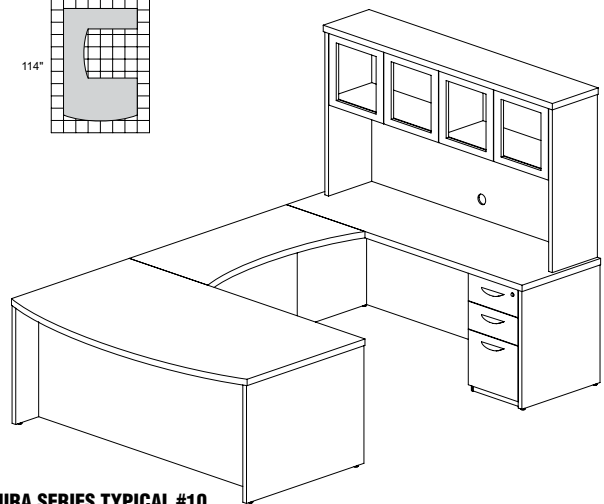

MIRA SERIES TYPICAL #10

Consists of:

QTY.	MODEL NO.	DESCRIPTION	LIST PRICE EACH
1	MDK3672	Desk Shell	$1452
1	MCR2472	Credenza Shell	$911
1	MHUG3970	Hutch	$1502
1	MBR2448	Bridge	$465
1	MPBBF28	Pedestal BBF	$794
1	MPBBF22	Pedestal BBF	$699

MEUB1

TOTAL: **$5823**