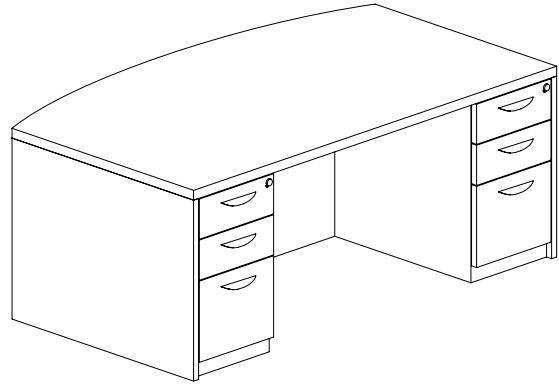

MIRA VENEER SERIES TYPICALS

• Order complete suites using model # shown

MIRA SERIES TYPICAL #3

Consists of:

QTY.	MODEL NO.	DESCRIPTION	LIST PRICE EACH
1	MDK3672	Desk Shell	\$1452
1	MPBBF28	Pedestal BBF	\$794
1	MPFF28	Pedestal FF	\$794

MDPDK3672

TOTAL: \$3040

MIRA SERIES TYPICAL #4

Consists of:

QTY.	MODEL NO.	DESCRIPTION	LIST PRICE EACH
1	MDK3672	Desk Shell	\$1452
1	MPBBF28	Pedestal BBF	\$794
1	MPBBF28	Pedestal BBF	\$794

MDBDK3672

TOTAL: \$3040