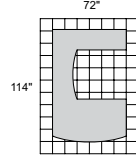

MIRA SERIES TYPICAL #10

Consists of:

QTY.	MODEL NO.	DESCRIPTION	LIST PRICE EACH
1	MDK3672	Desk Shell	$1452
1	MCR2472	Credenza Shell	$911
1	MHUG3970	Hutch	$1502
1	MBR2448	Bridge	$465
1	MPBBF28	Pedestal BBF	$794
1	MPBBF22	Pedestal BBF	$699

MEUB1

TOTAL: **$5823**