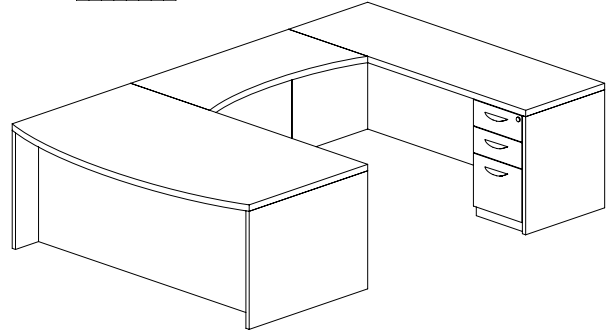

MIRA SERIES TYPICAL #8

Consists of:

QTY.	MODEL NO.	DESCRIPTION	LIST PRICE EACH
1	MDK3672	Desk Shell	$1452
1	MCR2472	Credenza Shell	$911
1	MBR2448	Bridge	$465
1	MPBBF28	Pedestal BBF	$794
1	MPBBF22	Pedestal BBF	$699

MEUB3

TOTAL: **$4321**