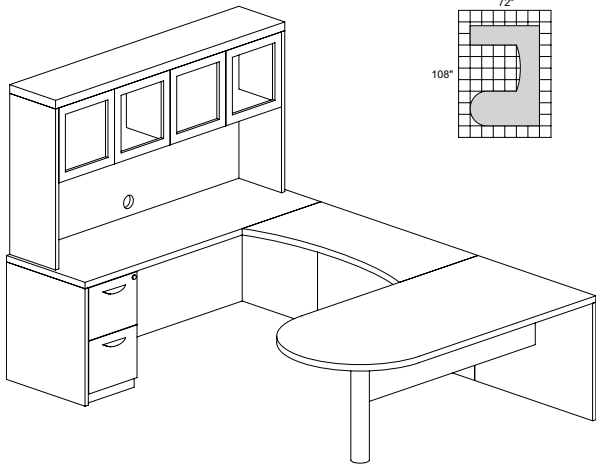

MIRA VENEER SERIES TYPICALS

MIRA SERIES TYPICAL #15

Consists of:

QTY.	MODEL NO.	DESCRIPTION	LIST PRICE EACH
1	MPT3672	Peninsula Table	$1087
1	MCR2472	Credenza Shell	$911
1	MHUG3970	Hutch	$1502
1	MBR2448	Bridge	$465
1	MPFF22	Pedestal FF	$699

MEU2

TOTAL: **$4664**