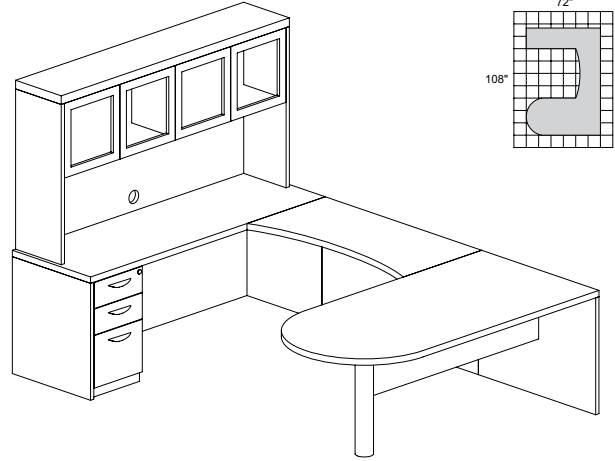

MIRA SERIES TYPICAL #16

Consists of:

QTY.	MODEL NO.	DESCRIPTION	LIST PRICE EACH
1	MPT3672	Peninsula Table	$1087
1	MCR2472	Credenza Shell	$911
1	MHUG3970	Hutch	$1502
1	MBR2448	Bridge	$465
1	MPBBF22	Pedestal BBF	$699

MEUB2

TOTAL: **$4664**