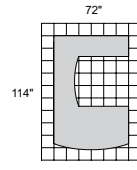

MIRA SERIES TYPICAL #8

Consists of:

QTY.	MODEL NO.	DESCRIPTION	LIST PRICE EACH
1	MDK3672	Desk Shell	$1452
1	MCR2472	Credenza Shell	$911
1	MBR2448	Bridge	$465
1	MPBBF28	Pedestal BBF	$794
1	MPBBF22	Pedestal BBF	$699

MEUB3

TOTAL: **$4321**