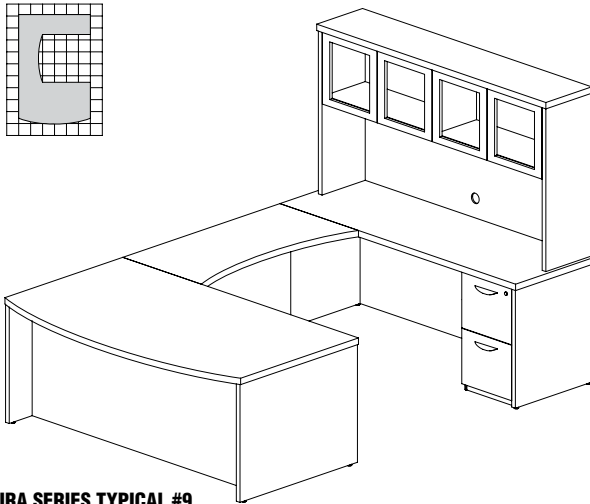

MIRA SERIES TYPICAL #9

Consists of:

QTY.	MODEL NO.	DESCRIPTION	LIST PRICE EACH
1	MDK3672	Desk Shell	$1452
1	MCR2472	Credenza Shell	$911
1	MHUG3970	Hutch	$1502
1	MBR2448	Bridge	$465
1	MPBBF28	Pedestal BBF	$794
1	MPFF22	Pedestal FF	$699

SUITE MEU1

TOTAL: **$5823**