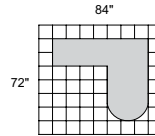

MIRA SERIES TYPICAL #12

Consists of:

QTY.	MODEL NO.	DESCRIPTION	LIST PRICE EACH
1	MPT3672	Peninsula Table	$1087
1	MRT2448	Return	$594
1	MPBBF22	Pedestal BBF	$699

MELB6

TOTAL: $2380