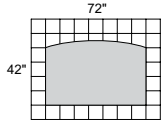

MIRA VENEER SERIES TYPICALS

• Order complete suites using model # shown

MIRA SERIES TYPICAL #3

Consists of:

QTY.	MODEL NO.	DESCRIPTION	LIST PRICE EACH
1	MDK3672	Desk Shell	\$1452
1	MPBBF28	Pedestal BBF	\$794
1	MPFF28	Pedestal FF	\$794