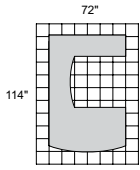

MIRA VENEER SERIES TYPICALS

MIRA SERIES TYPICAL #7

Consists of:

QTY.	MODEL NO.	DESCRIPTION	LIST PRICE EACH
1	MDK3672	Desk Shell	$1452
1	MCR2472	Credenza Shell	$911
1	MBR2448	Bridge	$465
1	MPBBF28	Pedestal BBF	$794
1	MPFF22	Pedestal FF	$699

SUITE MEU3

TOTAL: **$4321**