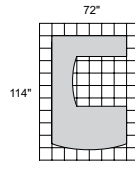

MIRA SERIES TYPICAL #8

Consists of:

QTY.	MODEL NO.	DESCRIPTION	LIST PRICE EACH
1	MDK3672	Desk Shell	$1452
1	MCR2472	Credenza Shell	$911
1	MBR2448	Bridge	$465
1	MPBBF28	Pedestal BBF	$794
1	MPBBF22	Pedestal BBF	$699

MEUB3

TOTAL: **$4321**