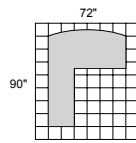

MIRA SERIES TYPICAL #6

Consists of:

QTY.	MODEL NO.	DESCRIPTION	LIST PRICE EACH
1	MDK3672	Desk Shell	$1452
1	MRT2448	Return	$594
1	MPBBF28	Pedestal BBF	$794
1	MPBBF22	Pedestal BBF	$699

MELB5

TOTAL: $3539