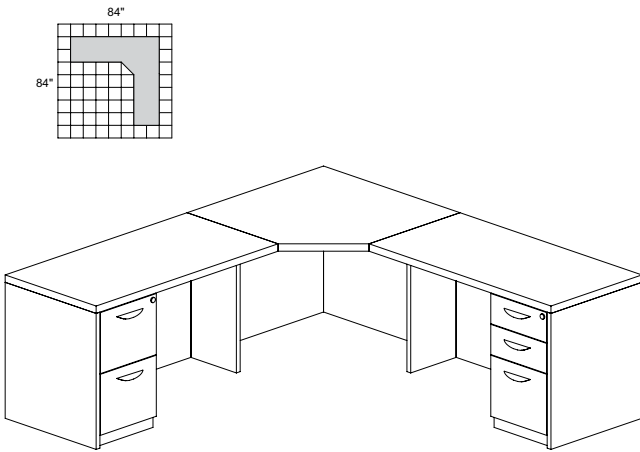

MIRA SERIES TYPICAL #31

Consists of:

QTY.	MODEL NO.	DESCRIPTION	LIST PRICE EACH
1	MCU243636	Corner Table	$727
1	MRT2448	Return	$594
1	MRT2448	Return	$594
1	MPBBF22	Pedestal BBF	$699
1	MPFF22	Pedestal FF	$699

MCU6

TOTAL: **$3313**