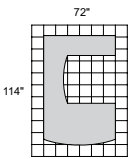

MIRA SERIES TYPICAL #9

Consists of:

QTY.	MODEL NO.	DESCRIPTION	LIST PRICE EACH
1	MDK3672	Desk Shell	$1452
1	MCR2472	Credenza Shell	$911
1	MHUG3970	Hutch	$1502
1	MBR2448	Bridge	$465
1	MPBBF28	Pedestal BBF	$794
1	MPFF22	Pedestal FF	$699

SUITE MEU1

TOTAL: **$5823**