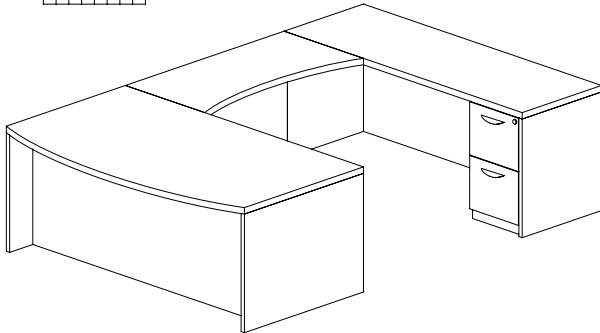

MIRA VENEER SERIES TYPICALS

MIRA SERIES TYPICAL #7

Consists of:

QTY.	MODEL NO.	DESCRIPTION	LIST PRICE EACH
1	MDK3672	Desk Shell	$1452
1	MCR2472	Credenza Shell	$911
1	MBR2448	Bridge	$465
1	MPBBF28	Pedestal BBF	$794
1	MPFF22	Pedestal FF	$699

SUITE MEU3

TOTAL: **$4321**