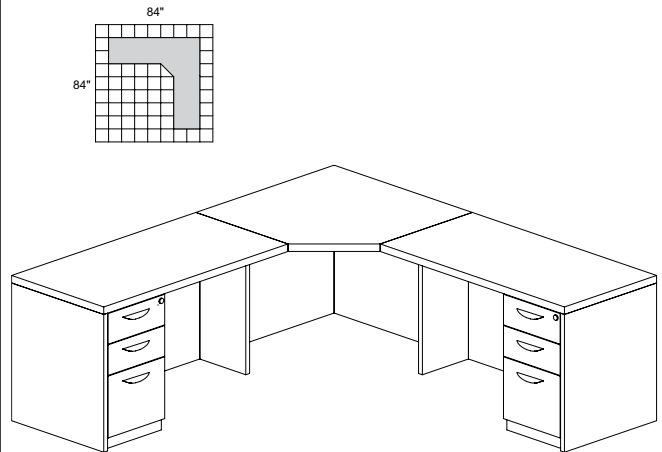

MIRA SERIES TYPICAL #32

Consists of:

QTY.	MODEL NO.	DESCRIPTION	LIST PRICE EACH
1	MCU243636	Corner Table	$727
1	MRT2448	Return	$594
1	MRT2448	Return	$594
1	MPBBF22	Pedestal BBF	$699
1	MPBBF22	Pedestal BBF	$699

MCUB6

TOTAL: **$3313**