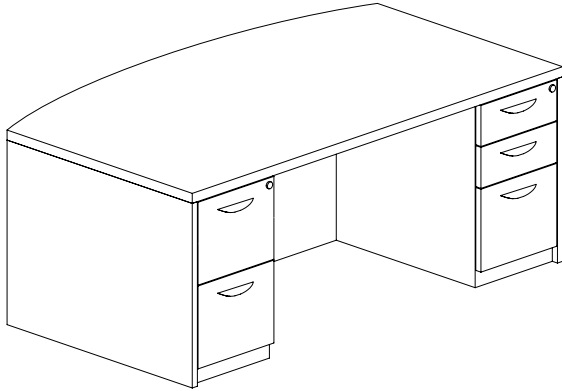

MIRA VENEER SERIES TYPICALS

• Order complete suites using model # shown

MIRA SERIES TYPICAL #3

Consists of:

QTY.	MODEL NO.	DESCRIPTION	LIST PRICE EACH
1	MDK3672	Desk Shell	\$1452
1	MPBBF28	Pedestal BBF	\$794
1	MPFF28	Pedestal FF	\$794

MDPDK3672

TOTAL: \$3040

MIRA SERIES TYPICAL #4

Consists of:

QTY.	MODEL NO.	DESCRIPTION	LIST PRICE EACH
1	MDK3672	Desk Shell	\$1452
1	MPBBF28	Pedestal BBF	\$794
1	MPBBF28	Pedestal BBF	\$794

MDBDK3672

TOTAL: \$3040