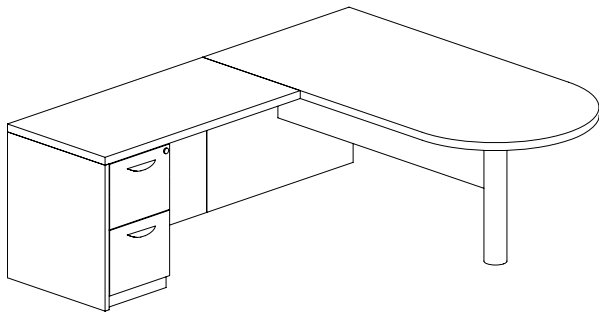

MIRA VENEER SERIES TYPICALS

MIRA SERIES TYPICAL #11

Consists of:

QTY.	MODEL NO.	DESCRIPTION	LIST PRICE EACH
1	MPT3672	Peninsula Table	$1087
1	MRT2448	Return	$594
1	MPFF22	Pedestal FF	$699

MEL6

TOTAL: $2380