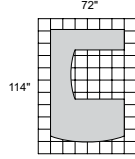

MIRA SERIES TYPICAL #10

Consists of:

QTY.	MODEL NO.	DESCRIPTION	LIST PRICE EACH
1	MDK3672	Desk Shell	$1452
1	MCR2472	Credenza Shell	$911
1	MHUG3970	Hutch	$1502
1	MBR2448	Bridge	$465
1	MPBBF28	Pedestal BBF	$794
1	MPBBF22	Pedestal BBF	$699

MEUB1

TOTAL: **$5823**