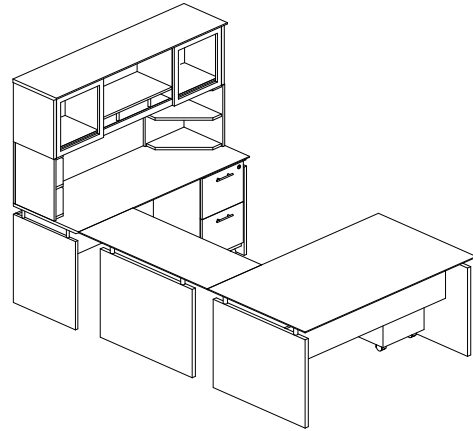

MEDINA SERIES – SUITE #40

Consists of:

QTY.	MODEL NO.	DESCRIPTION	LIST PRICE EACH
1	MNDS63	63"W Straight Desk	$654
1	MNBDG	48" Universal Bridge	$345
1	MNCNZ63	63" Credenza	$402
1	MNBBF	Box Box File	$453
1	MNFF	File File	$417
1	MNH63	63"W Hutch	$685
1	ACD	Center Drawer	$174
2	MNPO	Hutch Supports	$113

MNT40

TOTAL: $3356