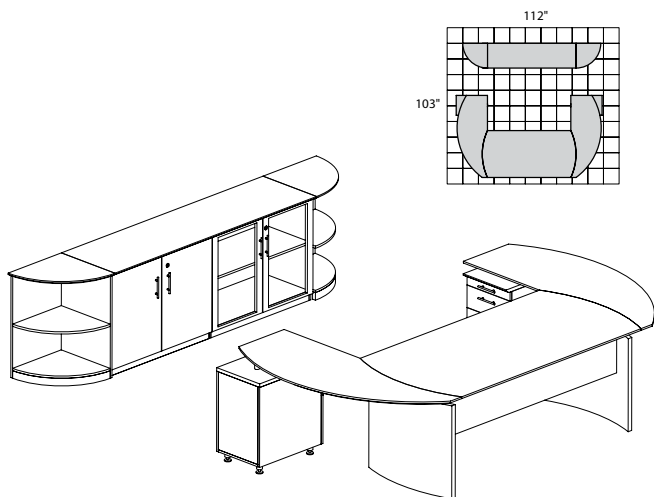

MEDINA SERIES – SUITE #13

Consists of:

QTY.	MODEL NO.	DESCRIPTION	LIST PRICE EACH
1	MND72	72"W Desk	$690
1	MNRTPR	Curved Desk Return with Pencil-Box-File	$737
1	MNRTPL	Curved Desk Return with Pencil-Box-File	$737
1	ACD	Center Drawer	$174
1	MVLC	Low Wall Cabinet	$1000
1	MVBQ2	2 Shelf 1/4-Round	$221
1	MVBQ2	2 Shelf 1/4-Round	$221

MNT13

TOTAL: $3780