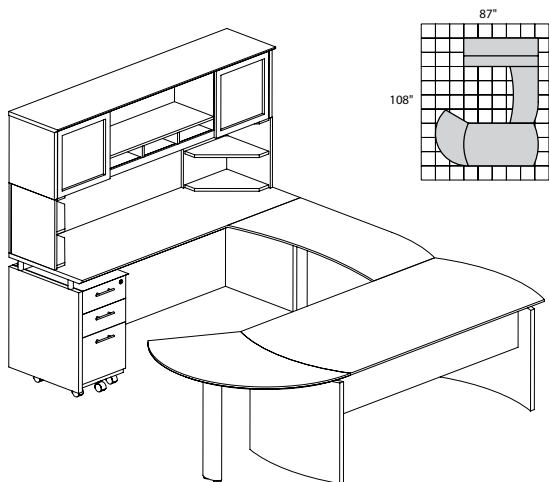

MEDINA SERIES – SUITE #30

Consists of:

QTY.	MODEL NO.	DESCRIPTION	LIST PRICE EACH
1	MND63	63"W Desk	$654
1	MNEXTR	Curved Desk Ext.	$417
1	ACD	Center Drawer	$174
1	MNBDGL	Bridge Left-Hand	$345
1	MNCNZ63	63"W Credenza	$402
1	MNH63	63"W Hutch	$685
1	MNBBF	Box Box File	$453
2	MNPO	Corner Supports	$113

MNT30

TOTAL: $3356