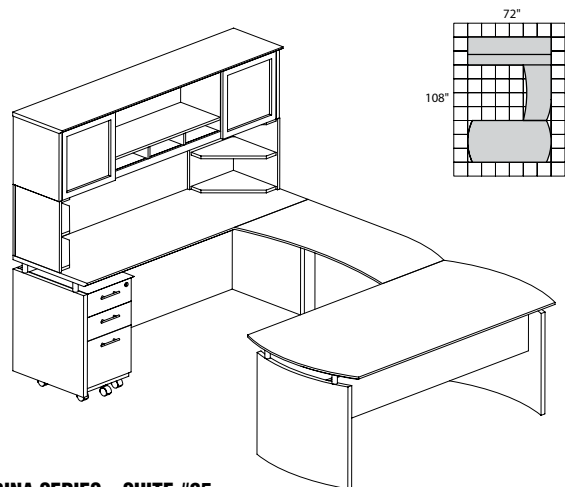

MEDINA SERIES – SUITE #35

Consists of:

QTY.	MODEL NO.	DESCRIPTION	LIST PRICE EACH
1	MND72	72"W Desk	$690
1	ACD	Center Drawer	$174
1	MNBDGL	Bridge Left-Hand	$345
1	MNCNZ72	72"W Credenza	$448
1	MNH72	72"W Hutch	$798
1	MNBBF	Box Box File	$453
2	MNPO	Corner Supports	$113

MNT35

TOTAL: $3134