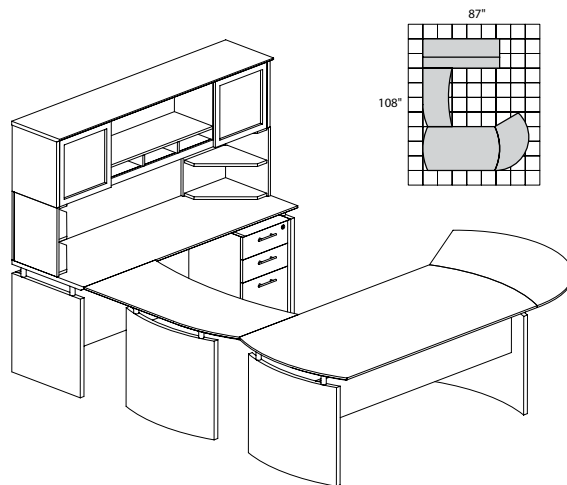

MEDINA SERIES – SUITE #29

Consists of:

QTY.	MODEL NO.	DESCRIPTION	LIST PRICE EACH
1	MND63	63"W Desk	$654
1	MNEXTL	Curved Desk Ext.	$417
1	ACD	Center Drawer	$174
1	MNBDGR	Bridge Right-Hand	$345
1	MNCNZ63	63"W Credenza	$402
1	MNH63	63"W Hutch	$685
1	MNBBF	Box Box File	$453
2	MNPO	Corner Supports	$113

MNT29

TOTAL: $3356