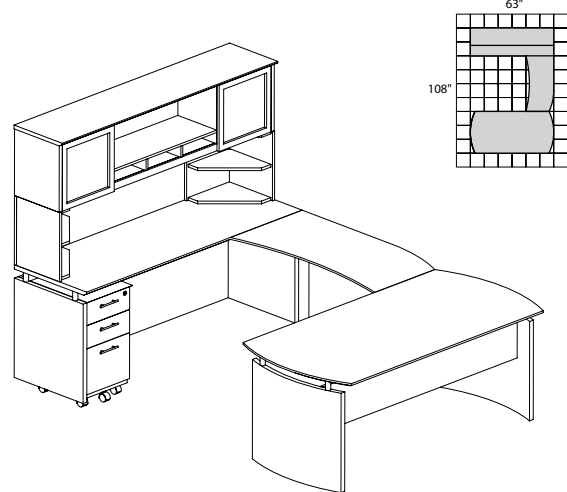

MEDINA SERIES – SUITE #33

Consists of:

QTY.	MODEL NO.	DESCRIPTION	LIST PRICE EACH
1	MND63	63"W Desk	$654
1	ACD	Center Drawer	$174
1	MNBDGL	Bridge Left-Hand	$345
1	MNCNZ63	63"W Credenza	$402
1	MNH63	63"W Hutch	$685
1	MNBBF	Box Box File	$453
2	MNPO	Corner Supports	$113

MNT33

TOTAL: $2939