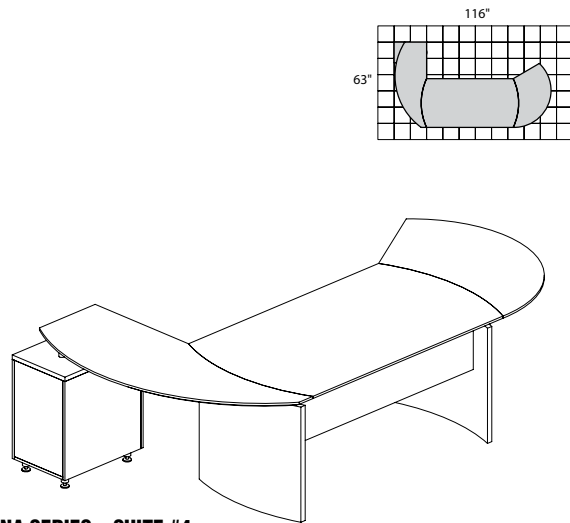

MEDINA SERIES – SUITE #4

Consists of:

QTY.	MODEL NO.	DESCRIPTION	LIST PRICE EACH
1	MND72	72"W Desk	$690
1	MNEXTL	Curved Desk Ext.	$417
1	MNRTPR	Curved Desk Return with Pencil-Box-File	$737
1	ACD	Center Drawer	$174

MNT4 **TOTAL: $2018**