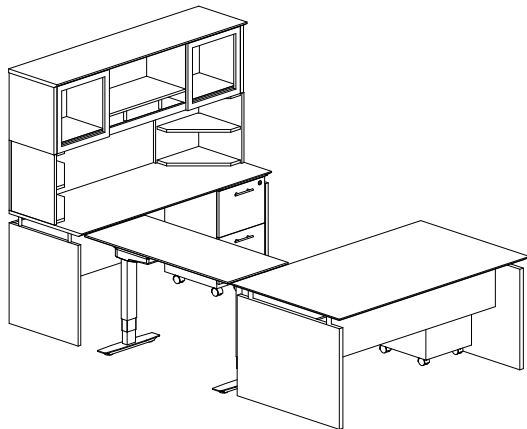

MEDINA LAMINATE SERIES TYPICALS

- Order complete suites using "MNT__" models.

MEDINA SERIES – SUITE #47

Consists of:

QTY.	MODEL NO.	DESCRIPTION	LIST PRICE EACH
1	MNDS63	63"W Straight Desk	$654
1	MNBDGH3	48" Universal 3-stage Height Adjustable Bridge	$1595
1	MNCNZ63	63" Credenza	$402
1	MNBBF	Box Box File	$453
1	MNFF	File File	$417
1	MNH63	63"W Hutch	$685
1	ACD	Center Drawer	$174
2	MNPO	Hutch Supports	$113

MNT47H3

TOTAL: $4606