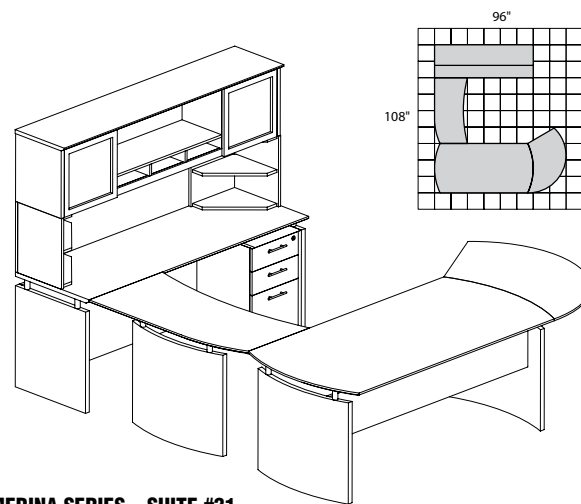

MEDINA SERIES – SUITE #31

Consists of:

QTY.	MODEL NO.	DESCRIPTION	LIST PRICE EACH
1	MND72	72"W Desk	$690
1	MNEXTL	Curved Desk Ext.	$417
1	ACD	Center Drawer	$174
1	MNBDGR	Bridge Right-Hand	$345
1	MNCNZ72	72"W Credenza	$448
1	MNH72	72"W Hutch	$798
1	MNBBF	Box Box File	$453
2	MNPO	Corner Supports	$113

MNT31

TOTAL: $3551