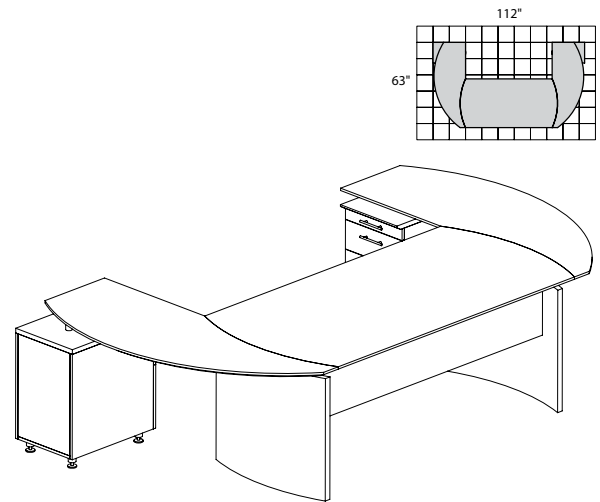

MEDINA SERIES – SUITE #6

Consists of:			
QTY.	MODEL NO.	DESCRIPTION	LIST PRICE EACH
1	MND72	72"W Desk	$690
1	MNRTPR	Curved Desk Return with Pencil-Box-File	$737
1	MNRTPL	Curved Desk Return with Pencil-Box-File	$737
1	ACD	Center Drawer	$174

MNT6

TOTAL: $2338