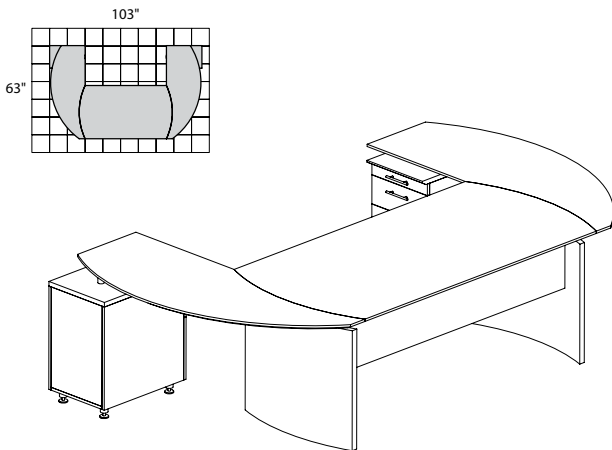

MEDINA SERIES – SUITE #3

Consists of:

QTY.	MODEL NO.	DESCRIPTION	LIST PRICE EACH
1	MND63	63"W Desk	$654
1	MNRTPR	Curved Desk Return with Pencil-Box-File	$737
1	MNRTPL	Curved Desk Return with Pencil-Box-File	$737
1	ACD	Center Drawer	$174

MNT3 **TOTAL: $2302**