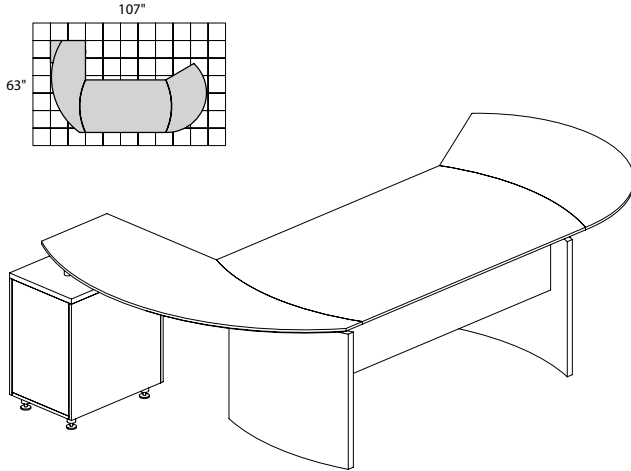

### MEDINA SERIES – SUITE #1

Consists of:

QTY.	MODEL NO.	DESCRIPTION	LIST PRICE EACH
1	MND63	63"W Desk	\$654
1	MNEXTL	Curved Desk Ext.	\$417
1	MNRTPR	Curved Desk Return with Pencil-Box-File	\$737
1	ACD	Center Drawer	\$174