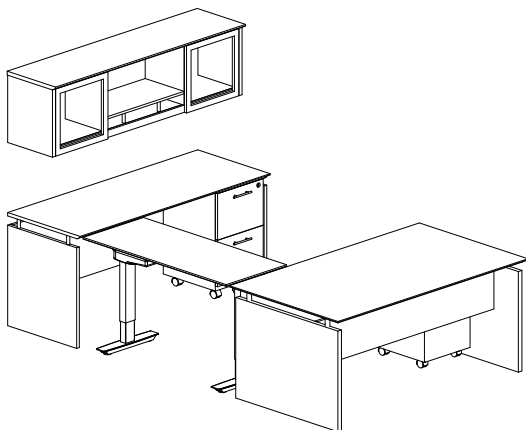

MEDINA SERIES – SUITE #45

Consists of:

QTY.	MODEL NO.	DESCRIPTION	LIST PRICE EACH
1	MNDS63	63"W Straight Desk	$654
1	MNBDGH2	48" Universal 2-stage Height Adjustable Bridge	$1445
1	MNCNZ63	63" Credenza	$402
1	MNBBF	Box Box File	$453
1	MNFF	File File	$417
1	MNH63	63"W Hutch	$685
1	ACD	Center Drawer	$174

MNT45H2

TOTAL: $4230