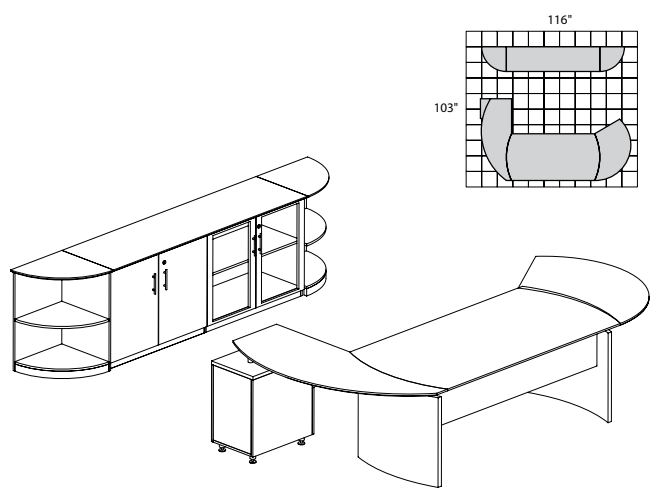

MEDINA SERIES – SUITE #10

Consists of:

QTY.	MODEL NO.	DESCRIPTION	LIST PRICE EACH
1	MND72	72"W Desk	$690
1	MNEXTL	Curved Desk Ext.	$417
1	MNRTPR	Curved Desk Return with Pencil-Box-File	$737
1	ACD	Center Drawer	$174
1	MVLC	Low Wall Cabinet	$1000
1	MVBQ2	2 Shelf 1/4-Round	$221
1	MVBQ2	2 Shelf 1/4-Round	$221

MNT10

TOTAL: $3460