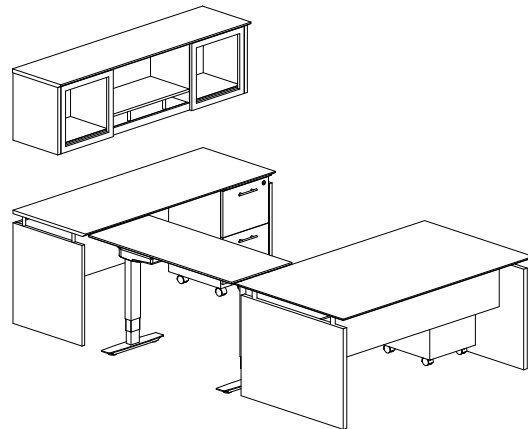

MEDINA SERIES – SUITE #48

Consists of:

QTY.	MODEL NO.	DESCRIPTION	LIST PRICE EACH
1	MNDS63	63"W Straight Desk	$654
1	MNBDGH3	48" Universal 3-stage Height Adjustable Bridge	$1595
1	MNCNZ63	63" Credenza	$402
1	MNBBF	Box Box File	$453
1	MNFF	File File	$417
1	MNH63	63"W Hutch	$685
1	ACD	Center Drawer	$174

MNT48H3

TOTAL: $4380