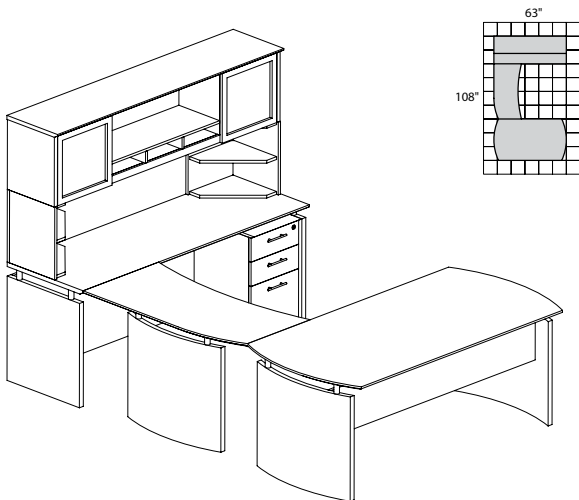

MEDINA SERIES – SUITE #34

Consists of:

QTY.	MODEL NO.	DESCRIPTION	LIST PRICE EACH
1	MND63	63"W Desk	$654
1	ACD	Center Drawer	$174
1	MNBDGR	Bridge Right-Hand	$345
1	MNCNZ63	63"W Credenza	$402
1	MNH63	63"W Hutch	$685
1	MNBBF	Box Box File	$453
2	MNPO	Corner Supports	$113

MNT34

TOTAL: $2939