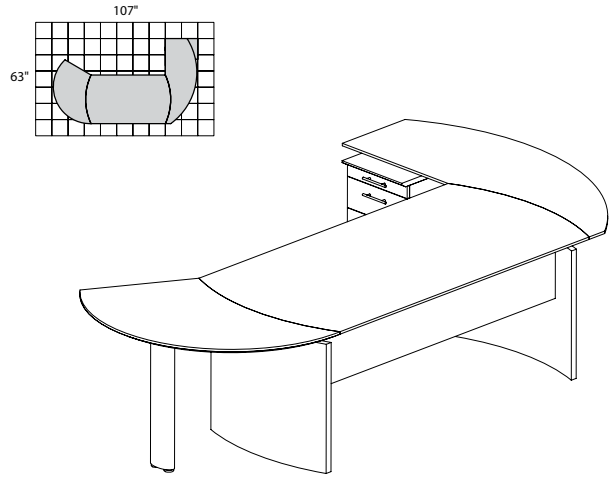

MEDINA SERIES – SUITE #2

Consists of:

QTY.	MODEL NO.	DESCRIPTION	LIST PRICE EACH
1	MND63	63"W Desk	$654
1	MNEXTR	Curved Desk Ext.	$417
1	MNRTPL	Curved Desk Return with Pencil-Box-File	$737
1	ACD	Center Drawer	$174

MNT2 **TOTAL: $1982**