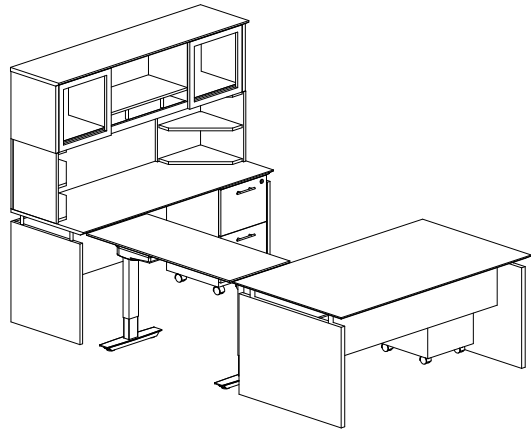

MEDINA SERIES – SUITE #44

Consists of:

QTY.	MODEL NO.	DESCRIPTION	LIST PRICE EACH
1	MNDS63	63"W Straight Desk	$654
1	MNBDGH2	48" Universal 2-stage Height Adjustable Bridge	$1445
1	MNCNZ63	63" Credenza	$402
1	MNBBF	Box Box File	$453
1	MNFF	File File	$417
1	MNH63	63"W Hutch	$685
1	ACD	Center Drawer	$174
2	MNPO	Hutch Supports	$113

MNT44H2

TOTAL: $4456