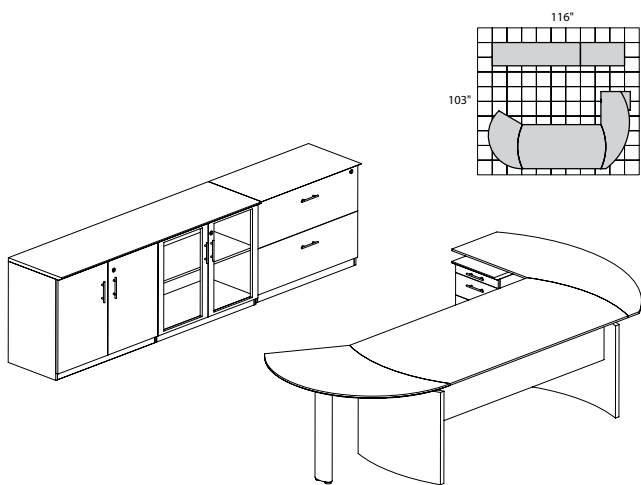

MEDINA LAMINATE SERIES TYPICALS

• Order complete suites using "MNT__" models.

MEDINA SERIES – SUITE #16

Consists of:

QTY.	MODEL NO.	DESCRIPTION	LIST PRICE EACH
1	MND72	72"W Desk	$690
1	MNEXTR	Curved Desk Ext.	$417
1	MNRTPL	Curved Desk Return with Pencil-Box-File	$737
1	ACD	Center Drawer	$174
1	MVLC	Low Wall Cabinet	$1000
1	MVLF	Lateral File	$860

MNT16

TOTAL: $3878