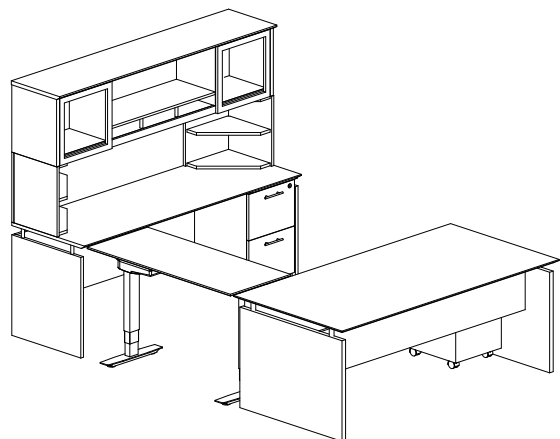

MEDINA SERIES – SUITE #46

Consists of:

QTY.	MODEL NO.	DESCRIPTION	LIST PRICE EACH
1	MNDS72	72"W Straight Desk	$690
1	MNBDGH3	48" Universal 3-stage Height Adjustable Bridge	$1595
1	MNCNZ72	72" Credenza	$448
1	MNBBF	Box Box File	$453
1	MNFF	File File	$417
1	MNH72	72"W Hutch	$798
1	ACD	Center Drawer	$174
2	MNPO	Hutch Supports	$113

MNT46H3

TOTAL: $4801