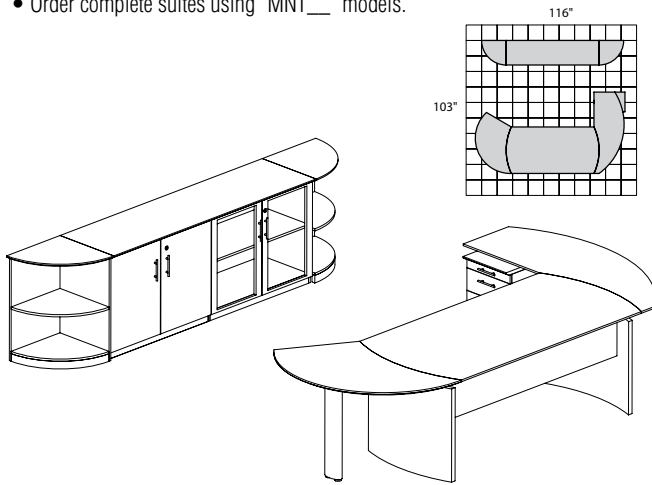

MEDINA LAMINATE SERIES TYPICALS

• Order complete suites using "MNT__" models.

MEDINA SERIES – SUITE #9

Consists of:

QTY.	MODEL NO.	DESCRIPTION	LIST PRICE EACH
1	MND72	72"W Desk	$690
1	MNEXTR	Curved Desk Ext.	$417
1	MNRTPL	Curved Desk Return with Pencil-Box-File	$737
1	ACD	Center Drawer	$174
1	MVLC	Low Wall Cabinet	$1000
1	MVBQ2	2 Shelf 1/4-Round	$221
1	MVBQ2	2 Shelf 1/4-Round	$221

MNT9

TOTAL: $3460