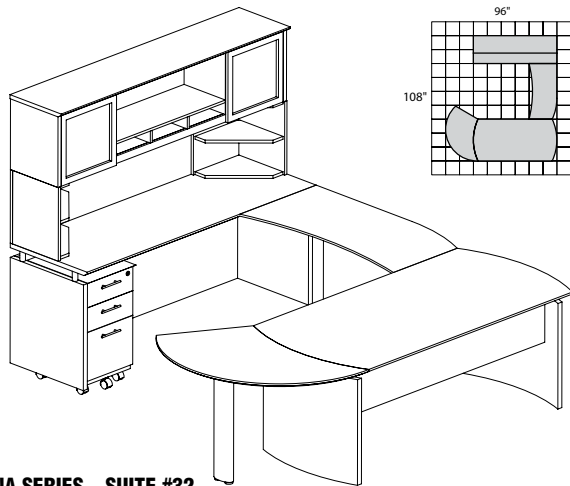

MEDINA LAMINATE SERIES TYPICALS

• Order complete suites using "MNT_" models.

MEDINA SERIES – SUITE #32

Consists of:

QTY.	MODEL NO.	DESCRIPTION	LIST PRICE EACH
1	MND72	72"W Desk	$690
1	MNEXTR	Curved Desk Ext.	$417
1	ACD	Center Drawer	$174
1	MNBDGL	Bridge Left-Hand	$345
1	MNCNZ72	72"W Credenza	$448
1	MNH72	72"W Hutch	$798
1	MNBBF	Box Box File	$453
2	MNPO	Corner Supports	$113

MNT32

TOTAL: $3551