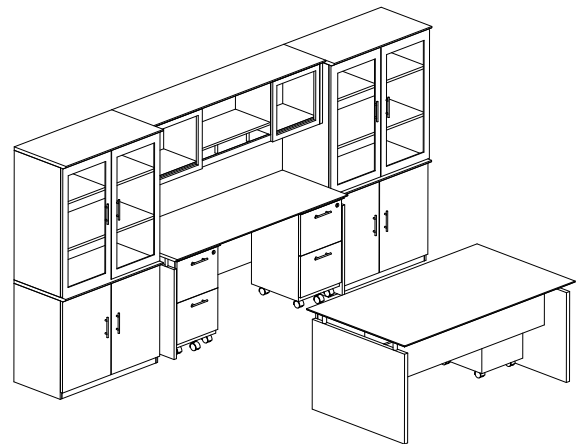

MEDINA SERIES – SUITE #42

Consists of:

QTY.	MODEL NO.	DESCRIPTION	LIST PRICE EACH
1	MNDS63	63"W Straight Desk	$654
1	MNCNZ63	63" Credenza	$402
2	MNBBF	Box Box File	$453
2	MNFF	File File	$417
1	MNH63	63"W Hutch	$685
2	MSC	Storage Cabinet	$713
2	MGDC	Glass Door Cabinet	$922
1	ACD	Center Drawer	$174

MNT42

TOTAL: $6925