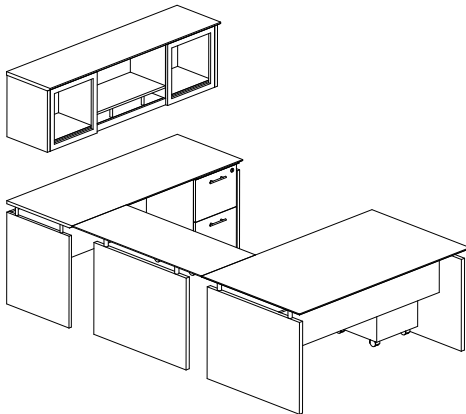

MEDINA SERIES – SUITE #41

Consists of:

QTY.	MODEL NO.	DESCRIPTION	LIST PRICE EACH
1	MNDS63	63"W Straight Desk	$654
1	MNBDG	48" Universal Bridge	$345
1	MNCNZ63	63" Credenza	$402
1	MNBBF	Box Box File	$453
1	MNFF	File File	$417
1	MNH63	63"W Hutch	$685
1	ACD	Center Drawer	$174

MNT41

TOTAL: $3130