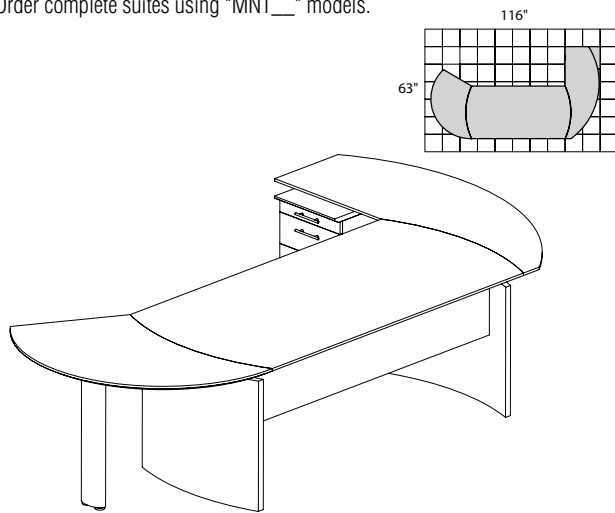

MEDINA LAMINATE SERIES TYPICALS

• Order complete suites using "MNT__" models.

MEDINA SERIES – SUITE #5

Consists of:			
QTY.	MODEL NO.	DESCRIPTION	LIST PRICE EACH
1	MND72	72"W Desk	$690
1	MNEXTR	Curved Desk Ext.	$417
1	MNRTPL	Curved Desk Return with Pencil-Box-File	$737
1	ACD	Center Drawer	$174

MNT5

TOTAL: $2018