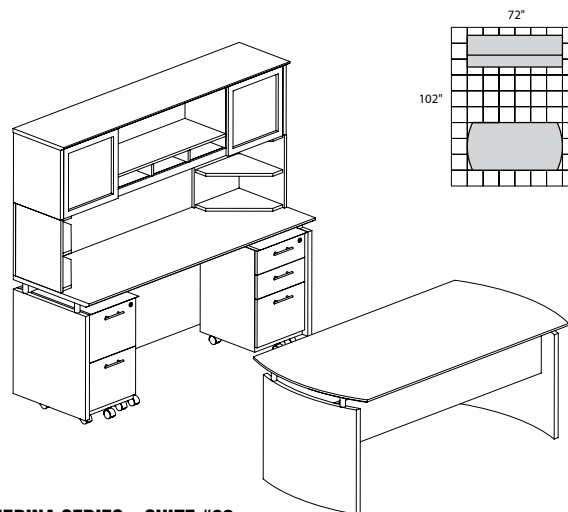

MEDINA SERIES – SUITE #38

Consists of:

QTY.	MODEL NO.	DESCRIPTION	LIST PRICE EACH
1	MND72	72"W Desk	$690
1	ACD	Center Drawer	$174
1	MNCNZ72	72"W Credenza	$448
1	MNH72	72"W Hutch	$798
1	MNBBF	Box Box File	$453
1	MNFF	File File Ped	$417
2	MNPO	Corner Supports	$113

MNT38

TOTAL: $3206