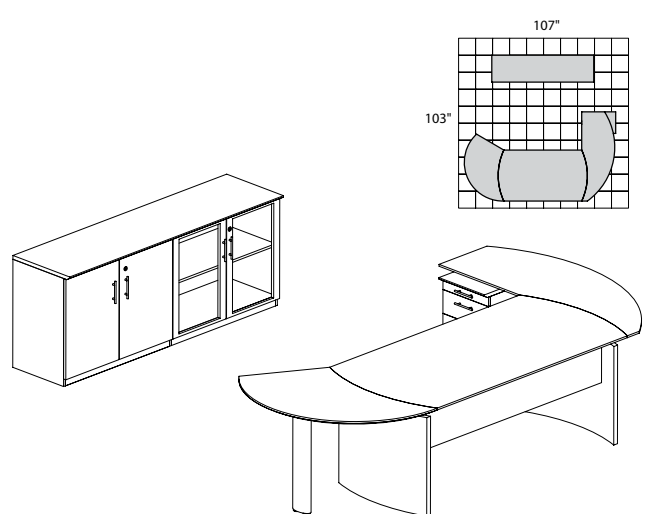

MEDINA SERIES – SUITE #8

Consists of:			
QTY.	MODEL NO.	DESCRIPTION	LIST PRICE EACH
1	MND63	63"W Desk	$654
1	MNEXTR	Curved Desk Ext.	$417
1	MNRTPL	Curved Desk Return with Pencil-Box-File	$737
1	ACD	Center Drawer	$174
1	MVLC	Low Wall Cabinet	$1000

MNT8

TOTAL: $2982