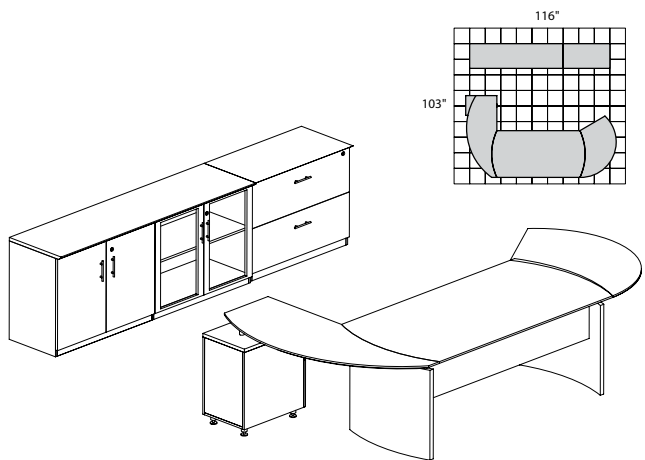

MEDINA SERIES – SUITE #15

Consists of:

QTY.	MODEL NO.	DESCRIPTION	LIST PRICE EACH
1	MND72	72"W Desk	$690
1	MNEXTL	Curved Desk Ext.	$417
1	MNRTPR	Curved Desk Return with Pencil-Box-File	$737
1	ACD	Center Drawer	$174
1	MVLC	Low Wall Cabinet	$1000
1	MVLF	Lateral File	$860

MNT15

TOTAL: $3878