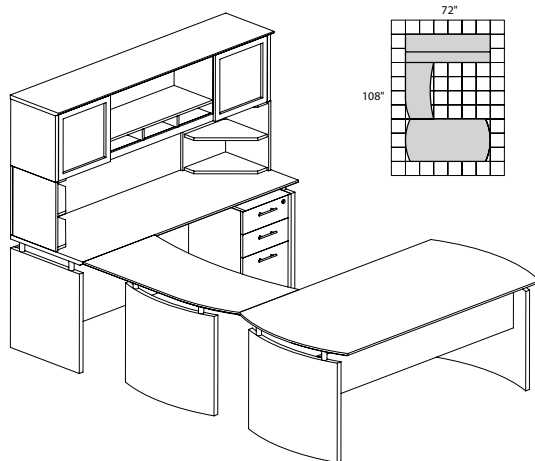

MEDINA LAMINATE SERIES TYPICALS

• Order complete suites using "MNT__" models.

MEDINA SERIES – SUITE #36

Consists of:

QTY.	MODEL NO.	DESCRIPTION	LIST PRICE EACH
1	MND72	72"W Desk	$690
1	ACD	Center Drawer	$174
1	MNBDGR	Bridge Right-Hand	$345
1	MNCNZ72	72"W Credenza	$448
1	MNH72	72"W Hutch	$798
1	MNBBF	Box Box File	$453
2	MNPO	Corner Supports	$113

MNT36

TOTAL: $3134