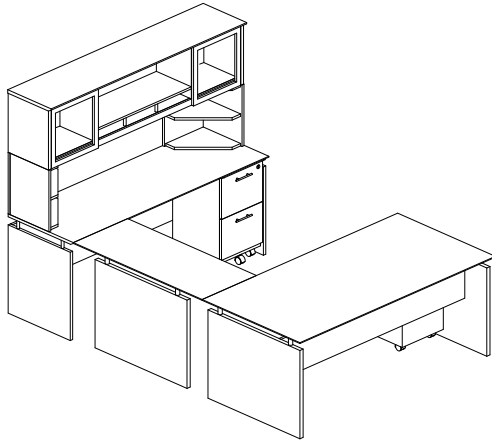

MEDINA LAMINATE SERIES TYPICALS

• Order complete suites using "MNT__" models.

MEDINA SERIES – SUITE #39

Consists of:

QTY.	MODEL NO.	DESCRIPTION	LIST PRICE EACH
1	MNDS72	72"W Straight Desk	$690
1	MNBDG	48" Universal Bridge	$345
1	MNCNZ72	72" Credenza	$448
1	MNBBF	Box Box File	$453
1	MNFF	File File	$417
1	MNH72	72"W Hutch	$798
1	ACD	Center Drawer	$174
2	MNPO	Hutch Supports	$113

MNT39

TOTAL: $3551