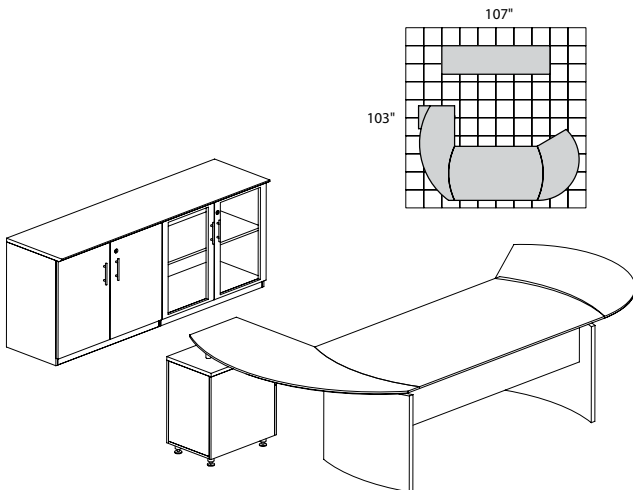

MEDINA SERIES – SUITE #7

Consists of:			
QTY.	MODEL NO.	DESCRIPTION	LIST PRICE EACH
1	MND63	63"W Desk	$654
1	MNEXTL	Curved Desk Ext.	$417
1	MNRTPR	Curved Desk Return with Pencil-Box-File	$737
1	ACD	Center Drawer	$174
1	MVLC	Low Wall Cabinet	$1000

MNT7

TOTAL: $2982