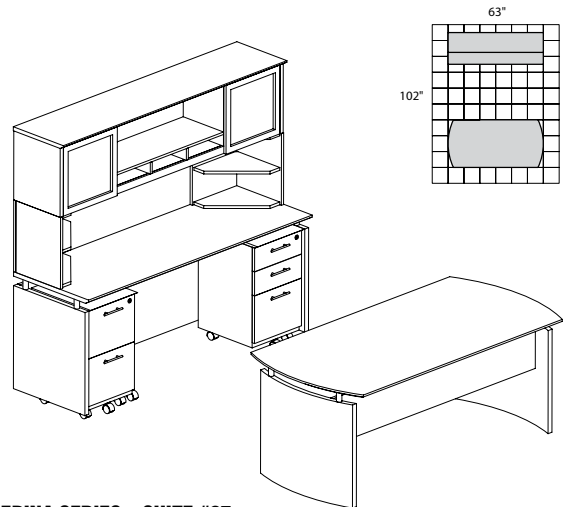

MEDINA SERIES – SUITE #37

Consists of:

QTY.	MODEL NO.	DESCRIPTION	LIST PRICE EACH
1	MND63	63"W Desk	$654
1	ACD	Center Drawer	$174
1	MNCNZ63	63"W Credenza	$402
1	MNH63	63"W Hutch	$685
1	MNBBF	Box Box File	$453
1	MNFF	File File Ped	$417
2	MNPO	Corner Supports	$113

MNT37

TOTAL: $3011