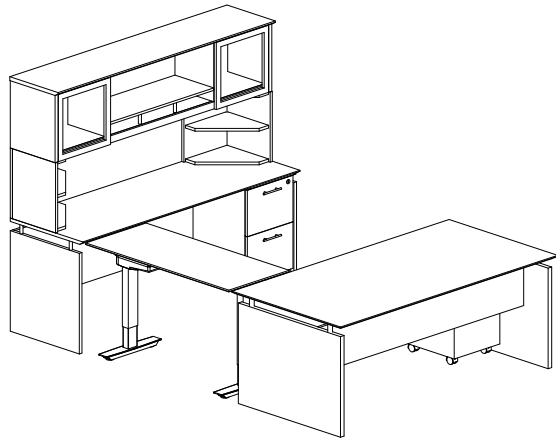

MEDINA LAMINATE SERIES TYPICALS

• Order complete suites using "MNT__" models.

MEDINA SERIES – SUITE #43

Consists of:

QTY.	MODEL NO.	DESCRIPTION	LIST PRICE EACH
1	MNDS72	72"W Straight Desk	$690
1	MNBDGH2	48" Universal 2-stage Height Adjustable Bridge	$1445
1	MNCNZ72	72" Credenza	$448
1	MNBBF	Box Box File	$453
1	MNFF	File File	$417
1	MNH72	72"W Hutch	$798
1	ACD	Center Drawer	$174
2	MNPO	Hutch Supports	$113

MNT43H2

TOTAL: $4651