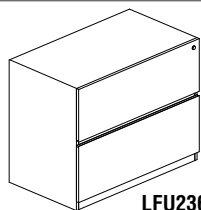

### HINGED DOOR CREDENZA

HDC3620

HDC2072

- Interior finished to match exterior veneer.
- Gang-lock (on HDC3620 only) features removable core enabling keyed-alike suites.
- One adjustable shelf.

Model No.	Description	Dimensions	Wt.	List Price
HDC3620	2-Door Hinged Credenza	36"W x 20"D x 29"H	100#	\$1065
HDC2072	4-Door Hinged Credenza	72"W x 20"D x 29"H	192#	\$1754

### LATERAL FILE – 2 DRAWER

LFU23620

- Unfinished top. Must be installed under credenza. Two files fit under 72" credenza.
- Gang-lock features removable core enabling keyed-alike suites.
- Drawers operate smoothly using full-extension ball-bearing suspensions.
- Includes counter-weight for stability when in use.
- Accommodates letter and legal size hanging file folders.