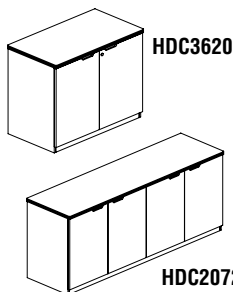

### BRIDGE

BR2448

- Universal mounting to right or left side of desk.
- Not free standing. Requires connection to desk and credenza.
- Includes full-height modesty panel.

Model No.	Description	Dimensions	Wt.	List Price
BR2448	Bridge (Non-Handed)	48"W x 24"D x 29"H	62#	\$398

### RETURN

RT2448

- Features end panel with reeded edge.
- Includes full-height modesty panel.

Model No.	Description	Dimensions	Wt.	List Price
RT2448	Return (Non-Handed)	48"W x 24"D x 29"H	78#	\$527

### CREDENZA

CR2072

- Full-height modesty panel.
- Reeded edge matching desk detailing.

Model No.	Description	Dimensions	Wt.	List Price
CR2072	72" Credenza	72"W x 20"D x 29"H	122#	\$701

### HINGED DOOR CREDENZA

HDC3620

HDC2072

- Interior finished to match exterior veneer.
- Gang-lock (on HDC3620 only) features removable core enabling keyed-alike suites.
- One adjustable shelf.

Model No.	Description	Dimensions	Wt.	List Price
HDC3620	2-Door Hinged Credenza	36"W x 20"D x 29"H	100#	\$1065
HDC2072	4-Door Hinged Credenza	72"W x 20"D x 29"H	192#	\$1754