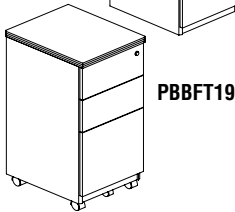

LUMINARY VENEER SERIES

- Gang-lock features removable core enabling keyed-alike suites.
- Drawers operate smoothly using full-extension ball-bearing suspensions.
- Includes counter-weight for stability when in use.
- Accommodates letter and legal size hanging file folders.

Model No.	Description	Dimensions	Wt.	List Price
LF23620	Lateral File, Finished Top	34 5/8"W x 20"D x 29"H	131#	$1162

PEDESTAL FILES FOR CREDENZA / RETURN

- Drawer interiors are finished to match exterior veneer.
- Drawers operate smoothly using full-extension ball-bearing suspensions. Gang-lock features removable core.
- Choice of two styles featuring two file drawers or two box drawers and one file drawer.
- File drawers accommodate letter or legal size hanging file folders.

Model No.	Description	Dimensions	Wt.	List Price
PFF19	File/File for Credenza/Return	15"W x 19"D x 27 3/4"H	67#	$598
PBBF19	Box/Box/File for Credenza/Return	15"W x 19"D x 27 3/4"H	70#	$598
PBBFT19	Box/Box/File with Casters & Finished Top	15"W x 19"D x 29"H	80#	$711

PBBF19

PEDESTAL FILES FOR DESK – 30"

- Drawer interiors are finished to match exterior veneer.
- Drawers operate smoothly using full-extension ball-bearing suspensions. Gang-lock features removable core.
- Choice of two styles featuring two file drawers or two box drawers and one file drawer.
- File drawers accommodate letter or legal size hanging file folders.
- Designed for use under 30" desk or return.

Model No.	Description	Dimensions	Wt.	List Price
PFF22	File/File for 30" Desk	15"W x 22"D x 27 3/4"H	75#	$652
PBBF22	Box/Box/File for 30" Desk	15"W x 22"D x 27 3/4"H	78#	$652