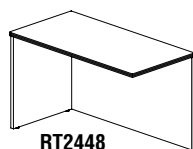

### BRIDGE

BR2448

- Universal mounting to right or left side of desk.
- Not free standing. Requires connection to desk and credenza.
- Includes full-height modesty panel.

Model No.	Description	Dimensions	Wt.	List Price
BR2448	Bridge (Non-Handed)	48"W x 24"D x 29"H	62#	\$398

### RETURN

RT2448

- Features end panel with reeded edge.
- Includes full-height modesty panel.

Model No.	Description	Dimensions	Wt.	List Price
RT2448	Return (Non-Handed)	48"W x 24"D x 29"H	78#	\$527