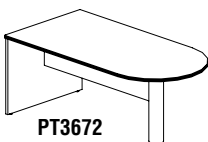

PENINSULA DESK

- Modesty panel is 14 1/2"H.

Model No.	Description	Dimensions	Wt.	List Price
PT3672	Return / Bridge Supported	72"W x 36"D x 29"H	133#	$1032