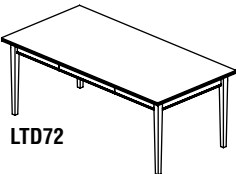

## BOW FRONT DESK

- Features bow front surface and end panels with reeded edge.
- Full height modesty panels.

Model No.	Description	Dimensions	Wt.	List Price
DK3672	72" Bow Front Desk	72"W x 42"D x 29"H	188#	\$1261

## STRAIGHT FRONT DESK

Model No.	Description	Dimensions	Wt.	List Price
DKS3672	72" Straight Front Desk	72"W x 36"D x 29"H	188#	\$1250

## TABLE DESK

- Built in center drawer.
- Drawer front folds down for keyboard accessibility.
- 150 lb weight limit.

Model No.	Description	Dimensions	Wt.	List Price
LTD72	72" Table Desk	72"W x 36"D x 29"H	144#	\$1192