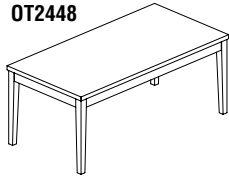

## OCCASIONAL TABLES

- Table surfaces offered in a choice of Maple finish on Maple Veneer or Cherry finish on Cherry Veneer.

OT2424

Model No.	Description	Dimensions	Wt.	List Price
<b>OT2424</b>	End Table	24"W x 24"D x 20"H	23#	\$594
<b>OT2448</b>	Coffee Table	48"W x 24"D x 16"H	49#	\$711

## PRESENTATION BOARD

- Tackable Black fabric surface on interior side of doors. Eraser and markers not included.
- Magnetic non-ghosting.

CTMB

Model No.	Description	Dimensions	Wt.	List Price
<b>CTMB</b>	Presentation Board	48"W x 3"D x 48"H	82#	\$1467