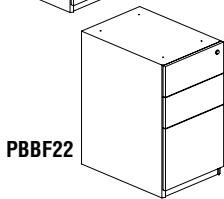

PFF22

- Drawer interiors are finished to match exterior veneer.
- Drawers operate smoothly using full-extension ball-bearing suspensions. Gang-lock features removable core.
- Choice of two styles featuring two file drawers or two box drawers and one file drawer.
- File drawers accommodate letter or legal size hanging file folders.
- Designed for use under 30" desk or return.

Model No.	Description	Dimensions	Wt.	List Price
PFF22	File/File for 30" Desk	15"W x 22"D x 27 3/4"H	75#	$652
PBBF22	Box/Box/File for 30" Desk	15"W x 22"D x 27 3/4"H	78#	$652

PBBF22