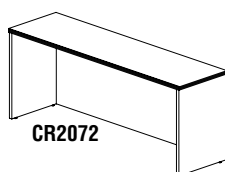

CREDENZA

CR2072

- Full-height modesty panel.
- Reeded edge matching desk detailing.

Model No.	Description	Dimensions	Wt.	List Price
CR2072	72" Credenza	72"W x 20"D x 29"H	122#	$701