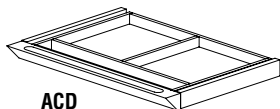

ACD

Model No.	Description	Dimensions	Wt.	List Price
ACD	Center Drawer	25"W x 18"D x 2"H	32#	$174