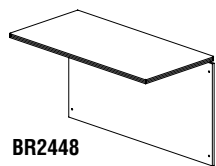

LUMINARY VENEER SERIES

BRIDGE

BR2448

- Universal mounting to right or left side of desk.
- Not free standing. Requires connection to desk and credenza.
- Includes full-height modesty panel.

Model No.	Description	Dimensions	Wt.	List Price
BR2448	Bridge (Non-Handed)	48"W x 24"D x 29"H	62#	$398