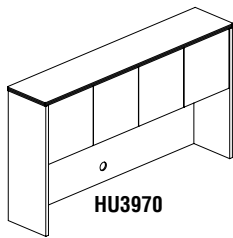

LUMINARY VENEER SERIES

HUTCHES

- Features four cabinet styled doors with self-closing hinges.
- Back panel features lower and upper cable grommets.
- 20 1/2" clearance between work surfaces and storage bin.

Model No.	Description	Dimensions	Wt.	List Price
HU3970	70" Hutch	70"W x 14"D x 39"H	142#	$931

NOTE: Recommended under-cabinet LED Task Light is model EZDP.
Other LED Task/Desk lighting is available in the ACCESSORIES section at the end of this price list.