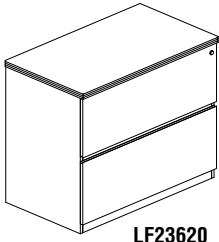

LUMINARY VENEER SERIES

LF23620