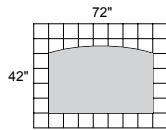

## LUMINARY SERIES TYPICAL #4

Consists of:

| QTY. | MODEL NO. | DESCRIPTION  | LIST PRICE EACH |
|------|-----------|--------------|-----------------|
| 1    | DK3672    | Desk Shell   | \$1261          |
| 2    | PBBF22    | Pedestal BBF | \$652           |