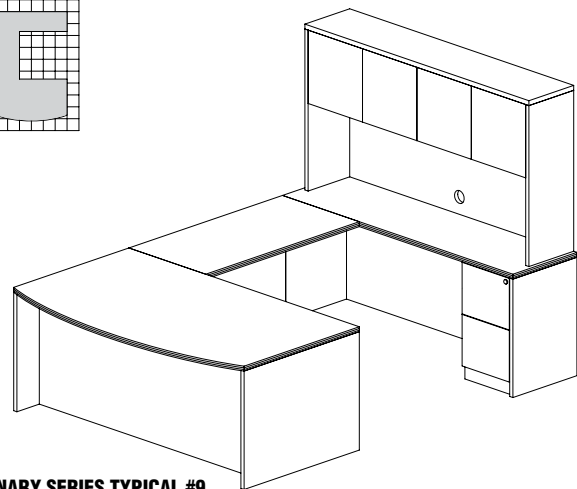

LUMINARY SERIES TYPICAL #9

Consists of:

QTY.	MODEL NO.	DESCRIPTION	LIST PRICE EACH
1	DK3672	Desk Shell	$1261
1	CR2072	Credenza Shell	$701
1	HU3970	Hutch	$931
1	BR2448	Bridge	$398
1	PBBF22	Pedestal BBF	$652
1	PFF19	Pedestal FF	$598

EU1

TOTAL: $4541