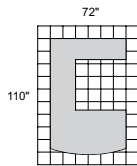

LUMINARY SERIES TYPICAL #7

Consists of:

QTY.	MODEL NO.	DESCRIPTION	LIST PRICE EACH
1	DK3672	Desk Shell	$1261
1	CR2072	Credenza Shell	$701
1	BR2448	Bridge	$398
1	PBBF22	Pedestal BBF	$652
1	PFF19	Pedestal FF	$598

EU3

TOTAL: $3610