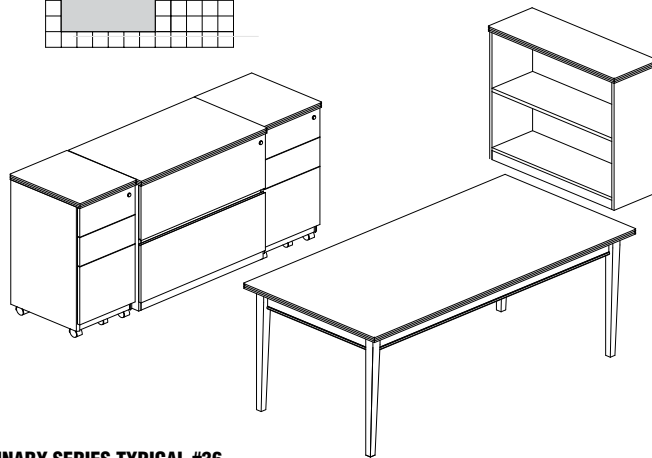

LUMINARY SERIES TYPICAL #36

Consists of:

QTY.	MODEL NO.	DESCRIPTION	LIST PRICE EACH
1	LTD72	Table Desk	$1192
2	PBBFT19	Pedestal 19 with Top BBF	$711
1	LF23620	2-Drawer Lateral File	$1162
1	BC3629	Bookcase 2 Shelf	$555

LUM15

TOTAL: $4331