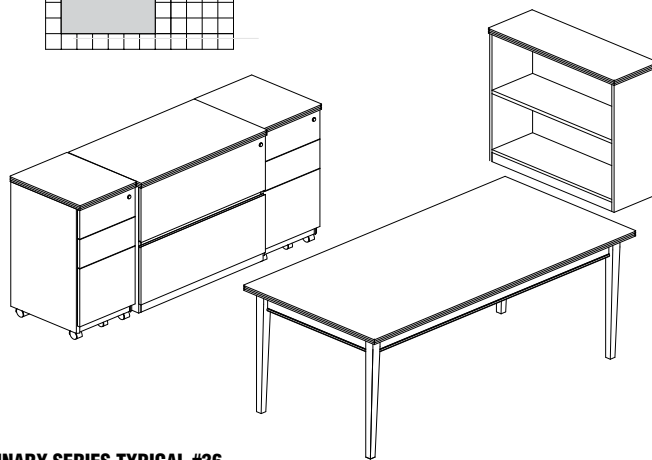

LUMINARY SERIES TYPICAL #36

Consists of:

QTY.	MODEL NO.	DESCRIPTION	LIST PRICE EACH
1	LTD72	Table Desk	$1192
2	PBBFT19	Pedestal 19 with Top BBF	$711
1	LF23620	2-Drawer Lateral File	$1162
1	BC3629	Bookcase 2 Shelf	$555

LUM15

TOTAL: $4331