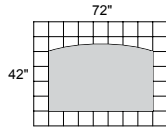

## LUMINARY SERIES TYPICAL #4

Consists of:

QTY.	MODEL NO.	DESCRIPTION	LIST PRICE EACH
1	DK3672	Desk Shell	\$1261
2	PBBF22	Pedestal BBF	\$652

**DBDK3672**

**TOTAL: \$2565**