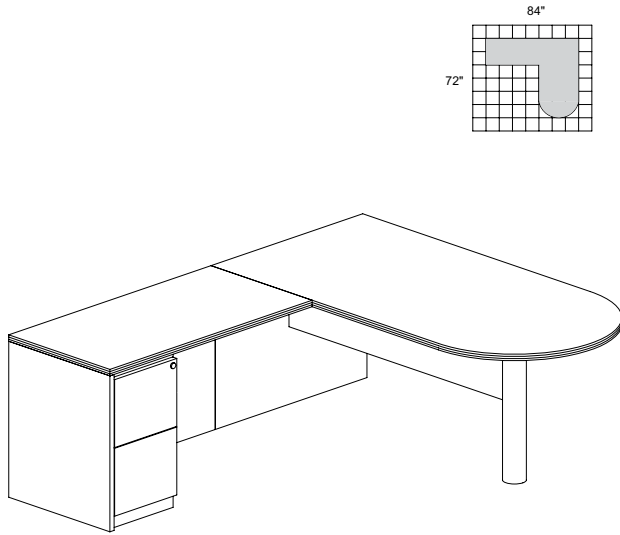

LUMINARY VENEER SERIES TYPICALS

LUMINARY SERIES TYPICAL #11

Consists of:

QTY.	MODEL NO.	DESCRIPTION	LIST PRICE EACH
1	PT3672	Peninsula Table	$1032
1	RT2448	Return	$527
1	PFF22	Pedestal FF	$652

EL6

TOTAL: $2211