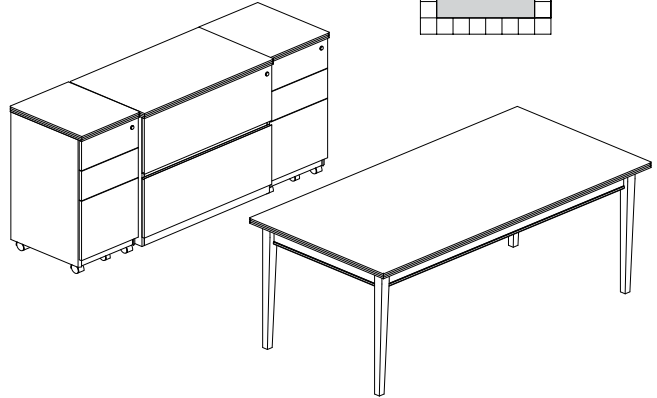

LUMINARY SERIES TYPICAL #35

Consists of:

QTY.	MODEL NO.	DESCRIPTION	LIST PRICE EACH
1	LTD72	Table Desk	$1192
2	PBBFT19	Pedestal 19 with Top BBF	$711
1	LF23620	2-Drawer Lateral File	$1162

LUM14

TOTAL: $3776