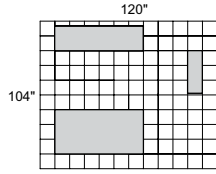

LUMINARY VENEER SERIES TYPICALS

LUMINARY SERIES TYPICAL #34

Consists of:

QTY.	MODEL NO.	DESCRIPTION	LIST PRICE EACH
1	LTD72	Table Desk	$1192
1	HDC2072	4-Door Hinged Credenza	$1754
1	BC3629	Bookcase 2 Shelf	$555

LUM13

TOTAL: $3501