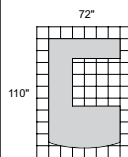

LUMINARY SERIES TYPICAL #9

Consists of:

QTY.	MODEL NO.	DESCRIPTION	LIST PRICE EACH
1	DK3672	Desk Shell	$1261
1	CR2072	Credenza Shell	$701
1	HU3970	Hutch	$931
1	BR2448	Bridge	$398
1	PBBF22	Pedestal BBF	$652
1	PFF19	Pedestal FF	$598

EU1

TOTAL: $4541