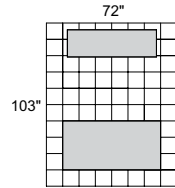

LUMINARY SERIES TYPICAL #35

Consists of:

QTY.	MODEL NO.	DESCRIPTION	LIST PRICE EACH
1	LTD72	Table Desk	$1192
2	PBBFT19	Pedestal 19 with Top BBF	$711
1	LF23620	2-Drawer Lateral File	$1162

LUM14

TOTAL: $3776