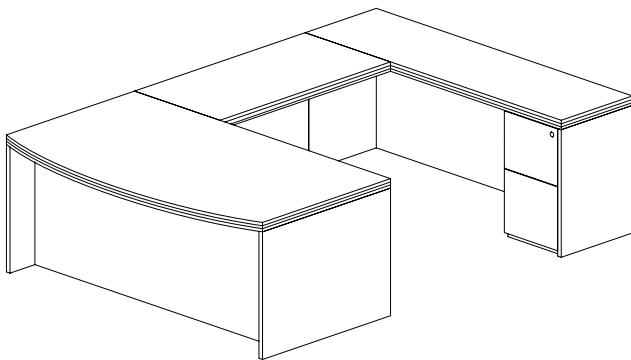

LUMINARY SERIES TYPICAL #7

Consists of:

QTY.	MODEL NO.	DESCRIPTION	LIST PRICE EACH
1	DK3672	Desk Shell	$1261
1	CR2072	Credenza Shell	$701
1	BR2448	Bridge	$398
1	PBBF22	Pedestal BBF	$652
1	PFF19	Pedestal FF	$598

EU3

TOTAL: $3610