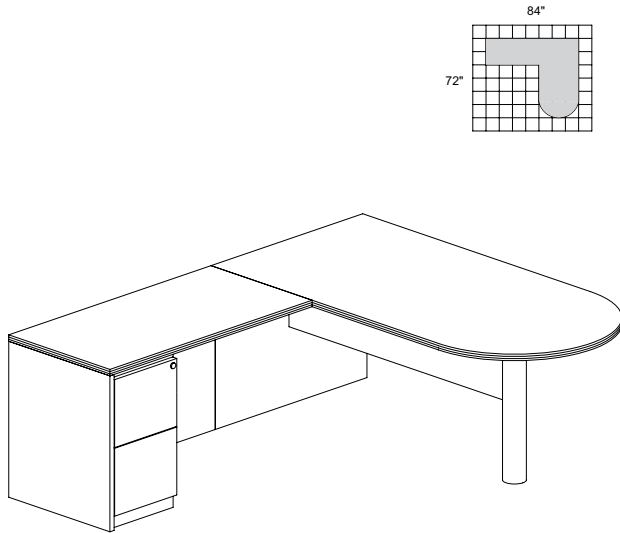

LUMINARY VENEER SERIES TYPICALS

LUMINARY SERIES TYPICAL #11

Consists of:

QTY.	MODEL NO.	DESCRIPTION	LIST PRICE EACH
1	PT3672	Peninsula Table	$1032
1	RT2448	Return	$527
1	PFF22	Pedestal FF	$652

EL6

TOTAL: $2211