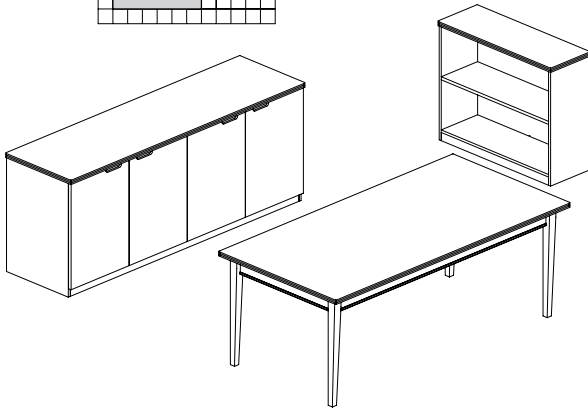

LUMINARY VENEER SERIES TYPICALS

LUMINARY SERIES TYPICAL #34

Consists of:

QTY.	MODEL NO.	DESCRIPTION	LIST PRICE EACH
1	LTD72	Table Desk	$1192
1	HDC2072	4-Door Hinged Credenza	$1754
1	BC3629	Bookcase 2 Shelf	$555

LUM13

TOTAL: $3501