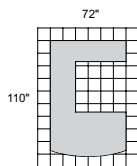

LUMINARY SERIES TYPICAL #7

Consists of:

QTY.	MODEL NO.	DESCRIPTION	LIST PRICE EACH
1	DK3672	Desk Shell	$1261
1	CR2072	Credenza Shell	$701
1	BR2448	Bridge	$398
1	PBBF22	Pedestal BBF	$652
1	PFF19	Pedestal FF	$598

EU3

TOTAL: $3610