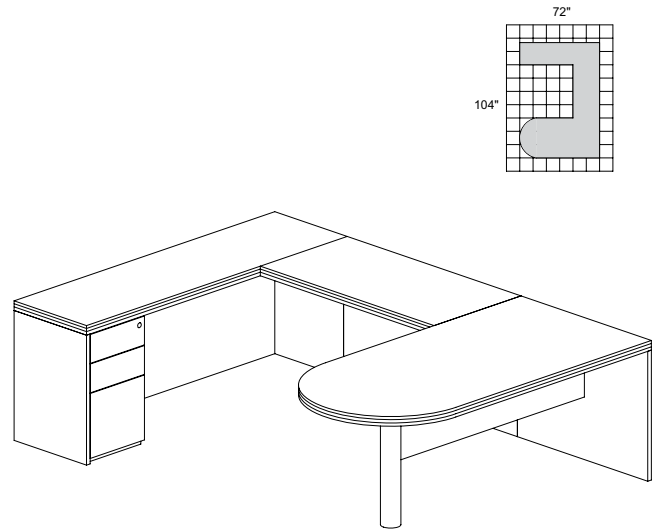

LUMINARY SERIES TYPICAL #14

Consists of:

QTY.	MODEL NO.	DESCRIPTION	LIST PRICE EACH
1	PT3672	Peninsula Table	$1032
1	CR2072	Credenza Shell	$701
1	BR2448	Bridge	$398
1	PBBF19	Pedestal BBF	$598

EUB4

TOTAL: $2729