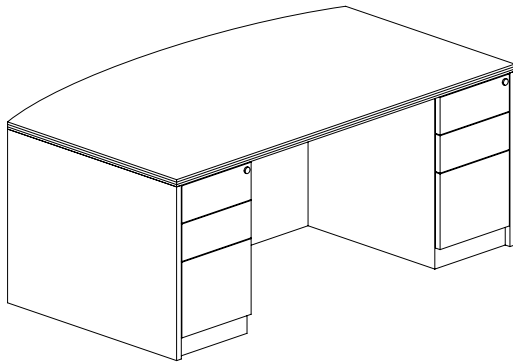

## LUMINARY SERIES TYPICAL #4

Consists of:

| QTY. | MODEL NO. | DESCRIPTION  | LIST PRICE EACH |
|------|-----------|--------------|-----------------|
| 1    | DK3672    | Desk Shell   | \$1261          |
| 2    | PBBF22    | Pedestal BBF | \$652           |