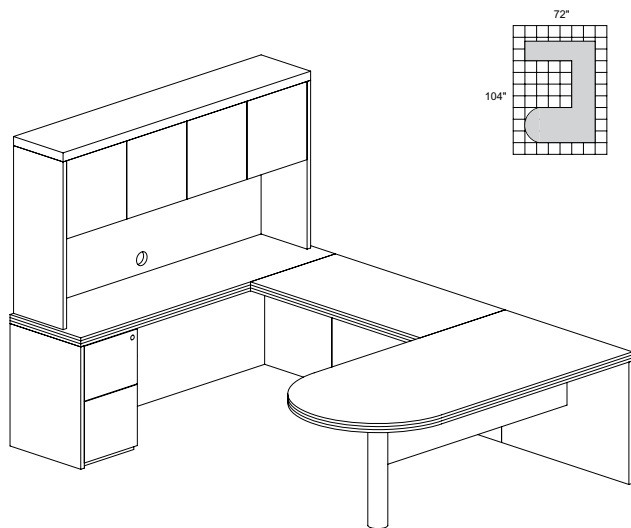

LUMINARY SERIES TYPICAL #15

Consists of:

QTY.	MODEL NO.	DESCRIPTION	LIST PRICE EACH
1	PT3672	Peninsula Table	$1032
1	CR2072	Credenza Shell	$701
1	HU3970	Hutch	$931
1	BR2448	Bridge	$398
1	PFF19	Pedestal FF	$598

EU2

TOTAL: $3660