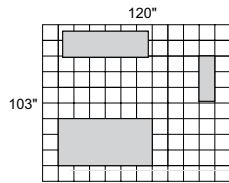

LUMINARY SERIES TYPICAL #36

Consists of:

QTY.	MODEL NO.	DESCRIPTION	LIST PRICE EACH
1	LTD72	Table Desk	$1192
2	PBBFT19	Pedestal 19 with Top BBF	$711
1	LF23620	2-Drawer Lateral File	$1162
1	BC3629	Bookcase 2 Shelf	$555

LUM15

TOTAL: $4331