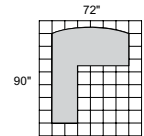

LUMINARY SERIES TYPICAL #5

Consists of:

QTY.	MODEL NO.	DESCRIPTION	LIST PRICE EACH
1	DK3672	Desk Shell	$1261
1	RT2448	Return	$527
1	PBBF22	Pedestal BBF	$652
1	PFF22	Pedestal FF	$652

EL5

TOTAL: $3092