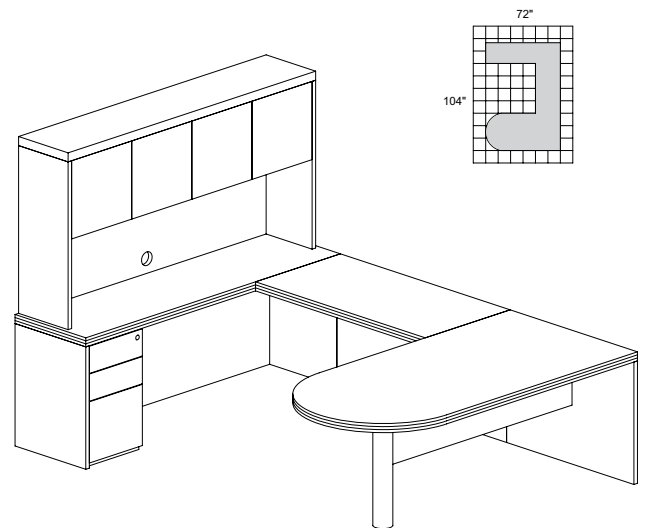

LUMINARY SERIES TYPICAL #16

Consists of:

QTY.	MODEL NO.	DESCRIPTION	LIST PRICE EACH
1	PT3672	Peninsula Table	$1032
1	CR2072	Credenza Shell	$701
1	HU3970	Hutch	$931
1	BR2448	Bridge	$398
1	PBBF19	Pedestal BBF	$598

EUB2

TOTAL: $3660