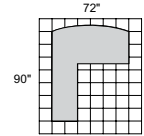

## LUMINARY SERIES TYPICAL #4

Consists of:

QTY.	MODEL NO.	DESCRIPTION	LIST PRICE EACH
1	DK3672	Desk Shell	\$1261
2	PBBF22	Pedestal BBF	\$652

**DBDK3672**

**TOTAL: \$2565**