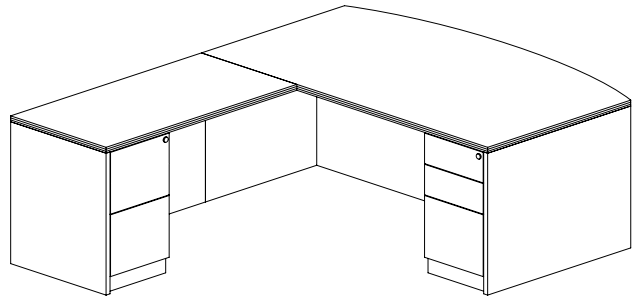

## LUMINARY SERIES TYPICAL #4

Consists of:

QTY.	MODEL NO.	DESCRIPTION	LIST PRICE EACH
1	DK3672	Desk Shell	\$1261
2	PBBF22	Pedestal BBF	\$652

**DBDK3672**

**TOTAL: \$2565**

## LUMINARY SERIES TYPICAL #5

Consists of:

QTY.	MODEL NO.	DESCRIPTION	LIST PRICE EACH
1	DK3672	Desk Shell	\$1261
1	RT2448	Return	\$527
1	PBBF22	Pedestal BBF	\$652
1	PFF22	Pedestal FF	\$652

**EL5**

**TOTAL: \$3092**