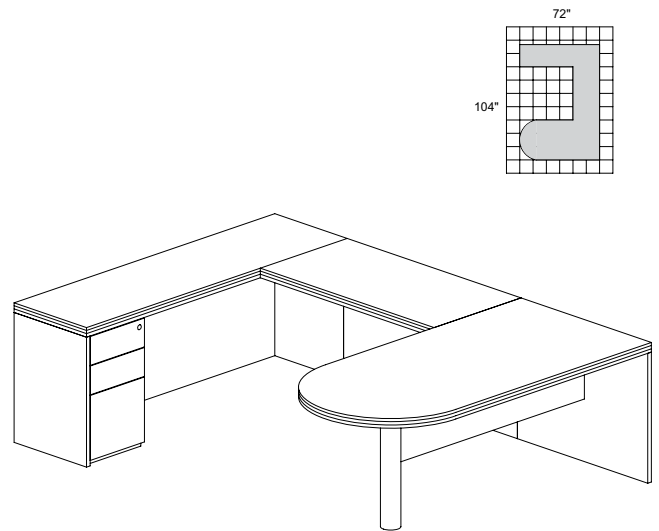

**EL6**

**TOTAL: \$2211**

**LUMINARY SERIES TYPICAL #14**

Consists of:

QTY.	MODEL NO.	DESCRIPTION	LIST PRICE EACH
1	PT3672	Peninsula Table	\$1032
1	CR2072	Credenza Shell	\$701
1	BR2448	Bridge	\$398
1	PBBF19	Pedestal BBF	\$598