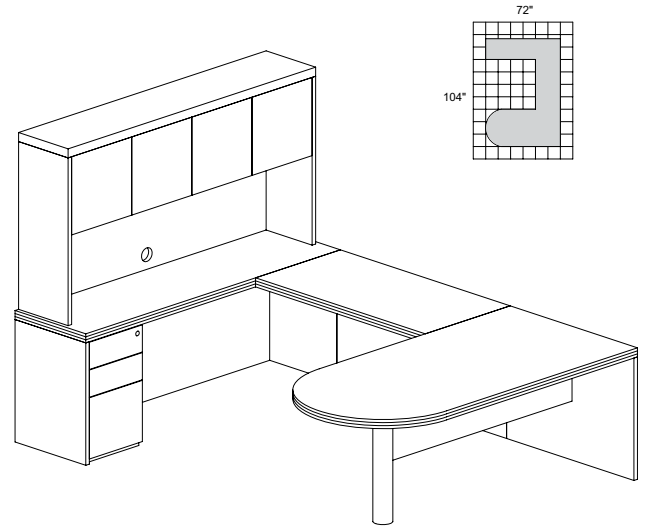

LUMINARY SERIES TYPICAL #16

Consists of:

QTY.	MODEL NO.	DESCRIPTION	LIST PRICE EACH
1	PT3672	Peninsula Table	$1032
1	CR2072	Credenza Shell	$701
1	HU3970	Hutch	$931
1	BR2448	Bridge	$398
1	PBBF19	Pedestal BBF	$598

EUB2

TOTAL: $3660

WORKSPACES
DESKS & STORAGE
TABLES
SEATING
HIGH DENSITY STORAGE
MAIL ROOM FURNITURE
TECHNOLOGY FURNITURE
DRAFTING FURNITURE
ACCESSORIES
PRODUCT INDEX