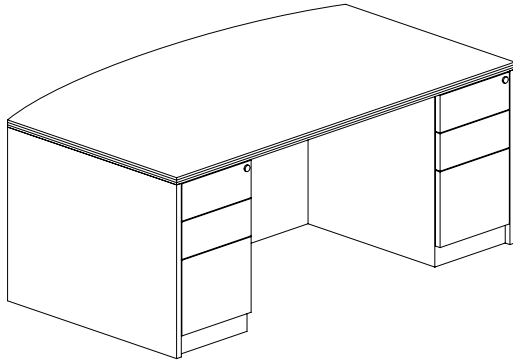

## LUMINARY SERIES TYPICAL #4

Consists of:

QTY.	MODEL NO.	DESCRIPTION	LIST PRICE EACH
1	DK3672	Desk Shell	\$1261
2	PBBF22	Pedestal BBF	\$652

**DBDK3672**

**TOTAL: \$2565**

## LUMINARY SERIES TYPICAL #5

Consists of:

QTY.	MODEL NO.	DESCRIPTION	LIST PRICE EACH
1	DK3672	Desk Shell	\$1261
1	RT2448	Return	\$527
1	PBBF22	Pedestal BBF	\$652
1	PFF22	Pedestal FF	\$652

**EL5**

**TOTAL: \$3092**