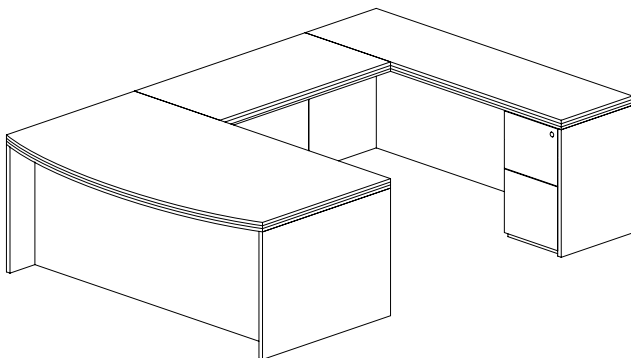

LUMINARY SERIES TYPICAL #7

Consists of:

QTY.	MODEL NO.	DESCRIPTION	LIST PRICE EACH
1	DK3672	Desk Shell	$1261
1	CR2072	Credenza Shell	$701
1	BR2448	Bridge	$398
1	PBBF22	Pedestal BBF	$652
1	PFF19	Pedestal FF	$598

EU3

TOTAL: $3610