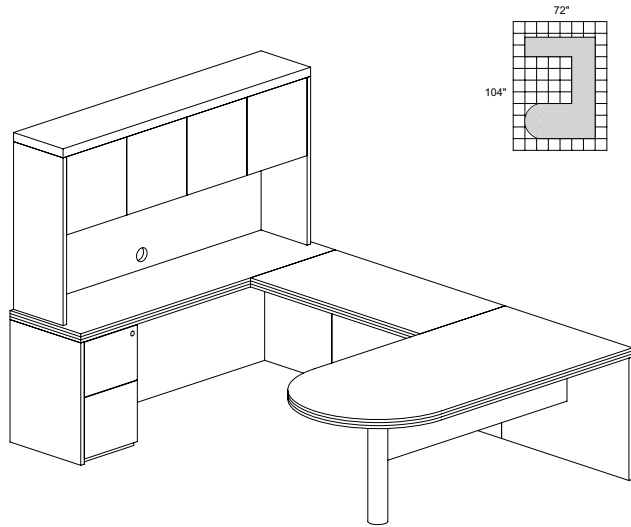

LUMINARY SERIES TYPICAL #15

Consists of:

QTY.	MODEL NO.	DESCRIPTION	LIST PRICE EACH
1	PT3672	Peninsula Table	$1032
1	CR2072	Credenza Shell	$701
1	HU3970	Hutch	$931
1	BR2448	Bridge	$398
1	PFF19	Pedestal FF	$598

EU2

TOTAL: $3660