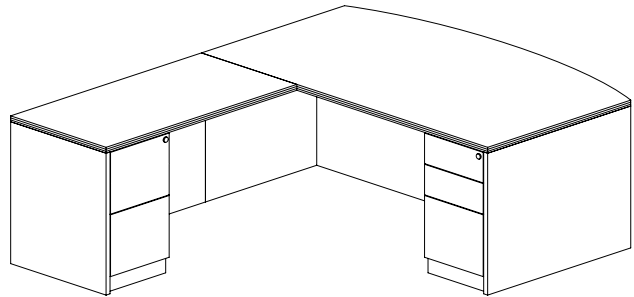

LUMINARY SERIES TYPICAL #5

Consists of:

QTY.	MODEL NO.	DESCRIPTION	LIST PRICE EACH
1	DK3672	Desk Shell	$1261
1	RT2448	Return	$527
1	PBBF22	Pedestal BBF	$652
1	PFF22	Pedestal FF	$652

EL5

TOTAL: $3092