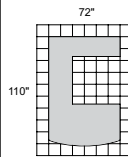

LUMINARY SERIES TYPICAL #9

Consists of:

QTY.	MODEL NO.	DESCRIPTION	LIST PRICE EACH
1	DK3672	Desk Shell	$1261
1	CR2072	Credenza Shell	$701
1	HU3970	Hutch	$931
1	BR2448	Bridge	$398
1	PBBF22	Pedestal BBF	$652
1	PFF19	Pedestal FF	$598

EU1

TOTAL: $4541