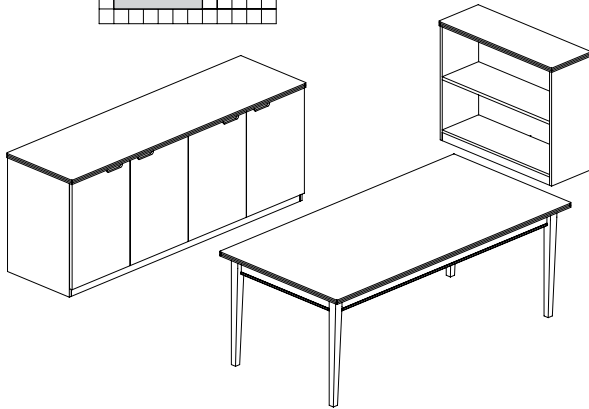

LUMINARY VENEER SERIES TYPICALS

LUMINARY SERIES TYPICAL #34

Consists of:

QTY.	MODEL NO.	DESCRIPTION	LIST PRICE EACH
1	LTD72	Table Desk	$1192
1	HDC2072	4-Door Hinged Credenza	$1754
1	BC3629	Bookcase 2 Shelf	$555

LUM13

TOTAL: $3501