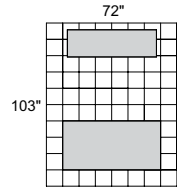

LUMINARY SERIES TYPICAL #35

Consists of:

QTY.	MODEL NO.	DESCRIPTION	LIST PRICE EACH
1	LTD72	Table Desk	$1192
2	PBBFT19	Pedestal 19 with Top BBF	$711
1	LF23620	2-Drawer Lateral File	$1162

LUM14

TOTAL: $3776