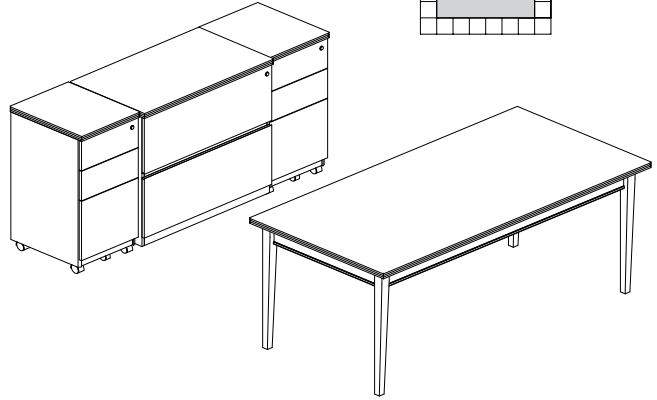

LUMINARY SERIES TYPICAL #35

Consists of:

QTY.	MODEL NO.	DESCRIPTION	LIST PRICE EACH
1	LTD72	Table Desk	$1192
2	PBBFT19	Pedestal 19 with Top BBF	$711
1	LF23620	2-Drawer Lateral File	$1162

LUM14

TOTAL: $3776