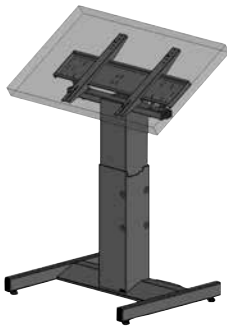

HEIGHT ADJUSTABLE MEDIA/DESIGN CENTER

Height adjustable media/design center available in vertical and tilt versions.

- Easy to maneuver the mobile media center is ready for meeting requirements anywhere four wheels will allow.
- Design center version allows for seated or standing height work on a large screen from vertical to horizontal position.
- Available in all Mayline corporate paint colors (mounting screws in black only)
- Electrical System: 110Vm 60 Hz, 24V DC motor. Draws 1.2 amps under full load.
- Meets ANSI/BIFMA test requirements.

MAYLINE® HEIGHT - ADJUSTABLE MOBILE VERTICAL MEDIA CENTER

Model No.	Description	Base Dimensions	List Price
HAMMC	Std. with 4 locking casters/handle Vertical screen position only Max. weight load 150 lbs. 18" travel Starting Hgt/ Vertical Orientation 46" ** Full Height/Vertical Orientation 64" ** Screen Mounting Pattern Accommodated 400 x 400; 600 x 400 5 Outlet Powerstrip mounted to base Cable Management Bracket	35"W x 29.56" D x 7" H	\$5665

MAYLINE® HEIGHT - ADJUSTABLE DESIGN / MEDIA CENTER*

Model No.	Description	Base Dimensions	List Price
HADC	Optional Caster Kit available Vertical to Horizontal Electric Tilt option standard Max. weight load 150 lbs. 18" travel Starting Hgt/ Vertical Orientation 32.5"*** Full Height/Vertical Orientation 50.5"*** Starting Hgt/ Horizontal Orientation 33.5"*** Full Height/Horizontal Orientation 51.5"*** *Screen Mounting Pattern Accommodated 400 x 400; 600 x 400 5 Outlet Powerstrip mounted to base Cable Management Bracket	35"W x 29.56" D x 4" H	\$6820

ACCESSORIES

Model No.	Description	Wt.	List Price
HAPC	PC Holder Bracket and expandable PC holder Expands from 3" to 7 1/2"	25#	\$341
HACK	Caster Kit*4 - 3" locking casters Gray soft tread thermoplastic twin wheel heavy duty casters Load Rated 175 lbs. per caster Total locking - rotation and swivel lock - for greater stability		\$158