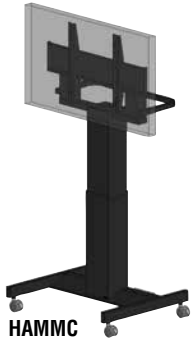

HEIGHT ADJUSTABLE MEDIA/DESIGN CENTER

Height adjustable media/design center available in vertical and tilt versions.

- Easy to maneuver the mobile media center is ready for meeting requirements anywhere four wheels will allow.
- Design center version allows for seated or standing height work on a large screen from vertical to horizontal position.
- Available in all Mayline corporate paint colors (mounting screws in black only)
- Electrical System: 110Vm 60 Hz, 24V DC motor. Draws 1.2 amps under full load.
- Meets ANSI/BIFMA test requirements.

MAYLINE® HEIGHT - ADJUSTABLE MOBILE VERTICAL MEDIA CENTER

Model No.	Description	Base Dimensions	List Price
HAMMC	Std. with 4 locking casters/handle Vertical screen position only Max. weight load 150 lbs. 18" travel Starting Hgt/ Vertical Orientation 46" ** Full Height/Vertical Orientation 64" ** Screen Mounting Pattern Accommodated 400 x 400; 600 x 400 5 Outlet Powerstrip mounted to base Cable Management Bracket	35"W x 29.56" D x 7" H	\$5665

MAYLINE® HEIGHT - ADJUSTABLE DESIGN / MEDIA CENTER*

Model No.	Description	Base Dimensions	List Price
HADC	Optional Caster Kit available Vertical to Horizontal Electric Tilt option standard Max. weight load 150 lbs. 18" travel Starting Hgt/ Vertical Orientation 32.5"*** Full Height/Vertical Orientation 50.5"*** Starting Hgt/ Horizontal Orientation 33.5"*** Full Height/Horizontal Orientation 51.5"*** *Screen Mounting Pattern Accommodated 400 x 400; 600 x 400 5 Outlet Powerstrip mounted to base Cable Management Bracket	35"W x 29.56" D x 4" H	\$6820

ACCESSORIES

Model No.	Description	Wt.	List Price
HAPC	PC Holder Bracket and expandable PC holder Expands from 3" to 7 1/2"	25#	\$341
HACK	Caster Kit*4 - 3" locking casters Gray soft tread thermoplastic twin wheel heavy duty casters Load Rated 175 lbs. per caster Total locking - rotation and swivel lock - for greater stability		\$158