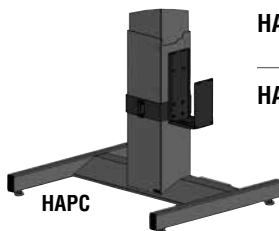

HEIGHT ADJUSTABLE MEDIA/DESIGN CENTER

Height adjustable media/design center available in vertical and tilt versions.

- Easy to maneuver the mobile media center is ready for meeting requirements anywhere four wheels will allow.
- Design center version allows for seated or standing height work on a large screen from vertical to horizontal position.
- Available in all Mayline corporate paint colors (mounting screws in black only)
- Electrical System: 110Vm 60 Hz, 24V DC motor. Draws 1.2 amps under full load.
- Meets ANSI/BIFMA test requirements.

MAYLINE® HEIGHT - ADJUSTABLE MOBILE VERTICAL MEDIA CENTER

Model No.	Description	Base Dimensions	List Price
HAMMC	Std. with 4 locking casters/handle Vertical screen position only Max. weight load 150 lbs. 18" travel Starting Hgt/ Vertical Orientation 46" ** Full Height/Vertical Orientation 64" ** Screen Mounting Pattern Accommodated 400 x 400; 600 x 400 5 Outlet Powerstrip mounted to base Cable Management Bracket	35"W x 29.56" D x 7" H	\$5665

MAYLINE® HEIGHT - ADJUSTABLE DESIGN / MEDIA CENTER*

Model No.	Description	Base Dimensions	List Price
HADC	Optional Caster Kit available Vertical to Horizontal Electric Tilt option standard Max. weight load 150 lbs. 18" travel Starting Hgt/ Vertical Orientation 32.5"*** Full Height/Vertical Orientation 50.5"*** Starting Hgt/ Horizontal Orientation 33.5"*** Full Height/Horizontal Orientation 51.5"*** *Screen Mounting Pattern Accommodated 400 x 400; 600 x 400 5 Outlet Powerstrip mounted to base Cable Management Bracket	35"W x 29.56" D x 4" H	\$6820

ACCESSORIES

Model No.	Description	Wt.	List Price
HAPC	PC Holder Bracket and expandable PC holder Expands from 3" to 7 1/2"	25#	\$341
HACK	Caster Kit*4 - 3" locking casters Gray soft tread thermoplastic twin wheel heavy duty casters Load Rated 175 lbs. per caster Total locking - rotation and swivel lock - for greater stability		\$158