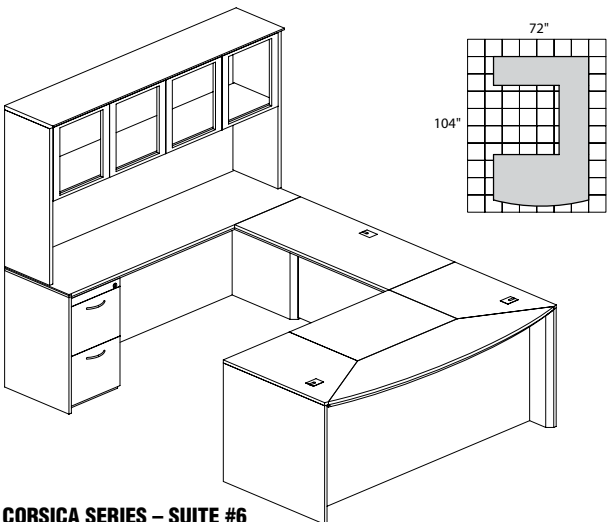

CORSICA VENEER SERIES TYPICALS

• Order complete suites using "CT_" models.

CORSICA SERIES – SUITE #2

Consists of:

QTY.	MODEL NO.	DESCRIPTION	LIST PRICE EACH
1	CD72	72" Bow Front Desk	\$1897
1	CBDG	Universal Bridge	\$577
1	CCNZ72	72" Credenza	\$1175
1	CHW72	72" Wood Doors Hutch	\$1775
1	CBBFD	Box Box File Ped	\$853
1	CFFC	File File Ped	\$692
1	CCD	Center Drawer	\$245

CT2

TOTAL: \$7214

CORSICA SERIES – SUITE #4

Consists of:

QTY.	MODEL NO.	DESCRIPTION	LIST PRICE EACH
1	CDS72	72" Straight Front Desk	\$1733
1	CBDG	Universal Bridge	\$577
1	CCNZ72	72" Credenza	\$1175
1	CHW72	72" Wood Doors Hutch	\$1775
1	CBBFD	Box Box File Ped	\$853
1	CFFC	File File Ped	\$692
1	CCD	Center Drawer	\$245

CT4

TOTAL: \$7050

CORSICA SERIES – SUITE #6

Consists of:

QTY.	MODEL NO.	DESCRIPTION	LIST PRICE EACH
1	CD72	72" Bow Front Desk	\$1897
1	CBDG	Universal Bridge	\$577
1	CCNZ72	72" Credenza	\$1175
1	CHG72	72" Glass Doors Hutch	\$1775
1	CBBFD	Box Box File Ped	\$853
1	CFFC	File File Ped	\$692
1	CCD	Center Drawer	\$245

CT6

TOTAL: \$7214

CORSICA SERIES – SUITE #8

Consists of:

QTY.	MODEL NO.	DESCRIPTION	LIST PRICE EACH
1	CDS72	72" Straight Front Desk	\$1733
1	CBDG	Universal Bridge	\$577
1	CCNZ72	72" Credenza	\$1175
1	CHG72	72" Glass Doors Hutch	\$1775
1	CBBFD	Box Box File Ped	\$853
1	CFFC	File File Ped	\$692
1	CCD	Center Drawer	\$245