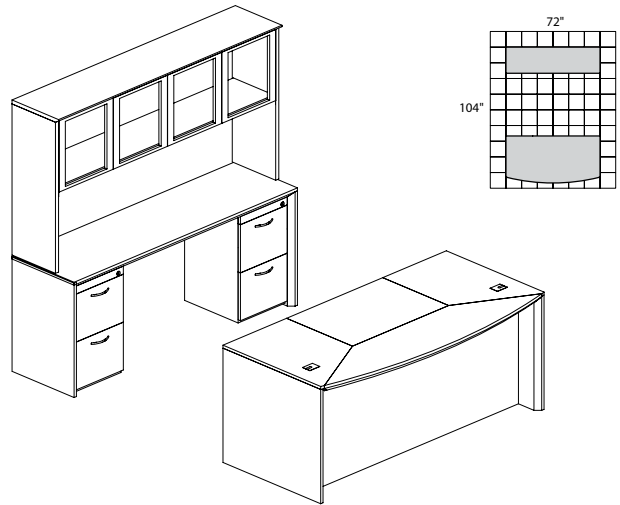

CORSICA SERIES – SUITE #26

Consists of:

QTY.	MODEL NO.	DESCRIPTION	LIST PRICE EACH
1	CD72	72" Bow Front Desk	$1897
1	CCNZ72	72" Credenza	$1175
1	CHG72	72" Glass Doors Hutch	$1775
1	CBBFD	Box Box File Ped	$853
1	CBBFD	Box Box File Ped	$853
1	CFFC	File File Ped	$692
1	CFFC	File File Ped	$692
1	CCD	Center Drawer	$245

CT26

TOTAL: $8182