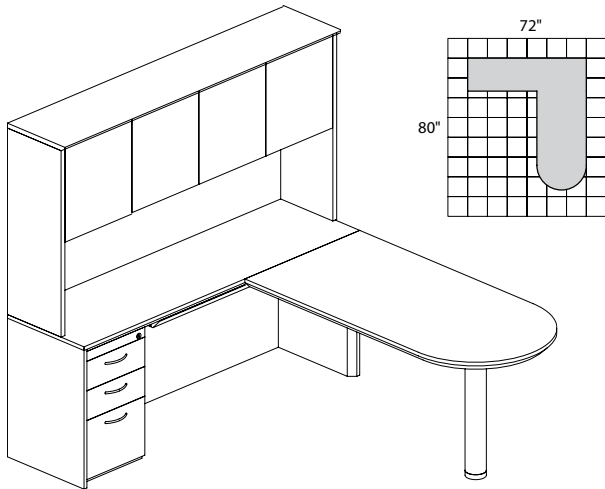

CORSICA VENEER SERIES TYPICALS

• Order complete suites using "CT_" models.

CORSICA SERIES – SUITE #19

Consists of:

QTY.	MODEL NO.	DESCRIPTION	LIST PRICE EACH
1	CPC	Peninsula Desk	$1187
1	CCNZ72	72" Credenza	$1175
1	CHW72	72" Wood Door Hutch	$1775
1	CBBFC	Box Box File Ped	$704
1	CCD	Center Drawer	$245

CT19

TOTAL: $5086