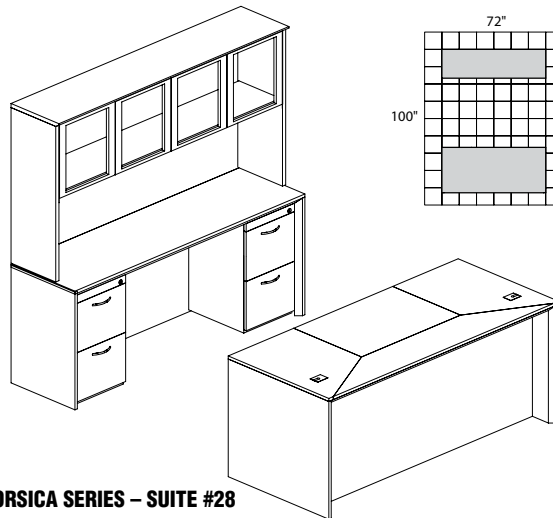

CORSICA SERIES – SUITE #28

Consists of:

QTY.	MODEL NO.	DESCRIPTION	LIST PRICE EACH
1	CDS72	72" Straight Front Desk	$1733
1	CCNZ72	72" Credenza	$1175
1	CHG72	72" Glass Doors Hutch	$1775
1	CBBFD	Box Box File Ped	$853
1	CBBFD	Box Box File Ped	$853
1	CFFC	File File Ped	$692
1	CFFC	File File Ped	$692
1	CCD	Center Drawer	$245

CT28

TOTAL: $8018