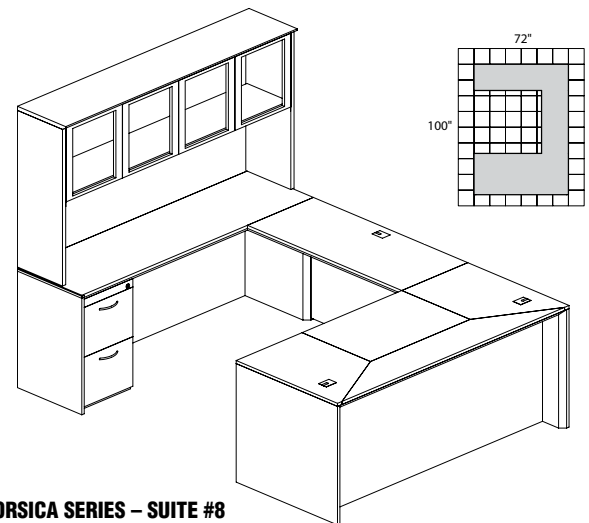

CT2

TOTAL: \$7214

CORSICA SERIES – SUITE #4

Consists of:

QTY.	MODEL NO.	DESCRIPTION	LIST PRICE EACH
1	CDS72	72" Straight Front Desk	\$1733
1	CBDG	Universal Bridge	\$577
1	CCNZ72	72" Credenza	\$1175
1	CHW72	72" Wood Doors Hutch	\$1775
1	CBBFD	Box Box File Ped	\$853
1	CFFC	File File Ped	\$692
1	CCD	Center Drawer	\$245

CT4

TOTAL: \$7050

CORSICA SERIES – SUITE #6

Consists of:

QTY.	MODEL NO.	DESCRIPTION	LIST PRICE EACH
1	CD72	72" Bow Front Desk	\$1897
1	CBDG	Universal Bridge	\$577
1	CCNZ72	72" Credenza	\$1175
1	CHG72	72" Glass Doors Hutch	\$1775
1	CBBFD	Box Box File Ped	\$853
1	CFFC	File File Ped	\$692
1	CCD	Center Drawer	\$245

CT6

TOTAL: \$7214

CORSICA SERIES – SUITE #8

Consists of:

QTY.	MODEL NO.	DESCRIPTION	LIST PRICE EACH
1	CDS72	72" Straight Front Desk	\$1733
1	CBDG	Universal Bridge	\$577
1	CCNZ72	72" Credenza	\$1175
1	CHG72	72" Glass Doors Hutch	\$1775
1	CBBFD	Box Box File Ped	\$853
1	CFFC	File File Ped	\$692
1	CCD	Center Drawer	\$245