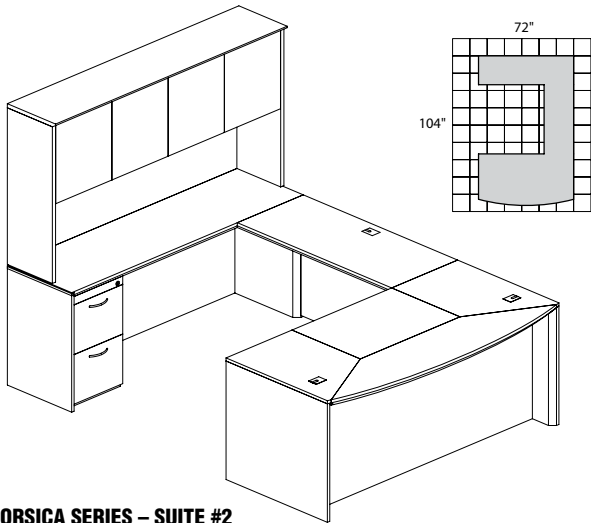

CORSICA VENEER SERIES TYPICALS

• Order complete suites using "CT_" models.

CORSICA SERIES – SUITE #2

Consists of:

QTY.	MODEL NO.	DESCRIPTION	LIST PRICE EACH
1	CD72	72" Bow Front Desk	\$1897
1	CBDG	Universal Bridge	\$577
1	CCNZ72	72" Credenza	\$1175
1	CHW72	72" Wood Doors Hutch	\$1775
1	CBBFD	Box Box File Ped	\$853
1	CFFC	File File Ped	\$692
1	CCD	Center Drawer	\$245

CT2

TOTAL: \$7214

CORSICA SERIES – SUITE #4

Consists of:

QTY.	MODEL NO.	DESCRIPTION	LIST PRICE EACH
1	CDS72	72" Straight Front Desk	\$1733
1	CBDG	Universal Bridge	\$577
1	CCNZ72	72" Credenza	\$1175
1	CHW72	72" Wood Doors Hutch	\$1775
1	CBBFD	Box Box File Ped	\$853
1	CFFC	File File Ped	\$692
1	CCD	Center Drawer	\$245