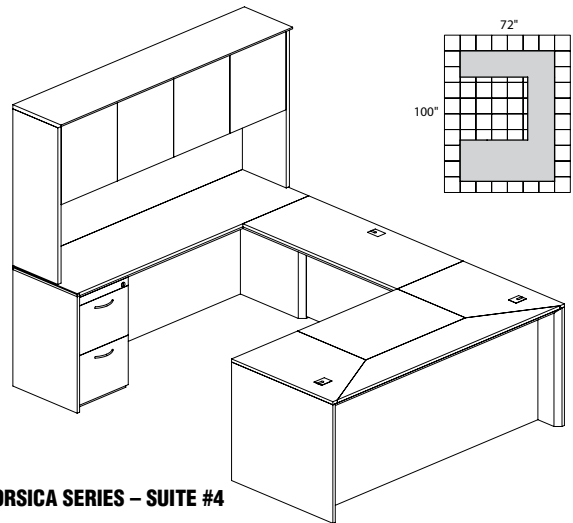

CORSICA VENEER SERIES TYPICALS

• Order complete suites using "CT_" models.

CORSICA SERIES – SUITE #2

Consists of:

QTY.	MODEL NO.	DESCRIPTION	LIST PRICE EACH
1	CD72	72" Bow Front Desk	\$1897
1	CBDG	Universal Bridge	\$577
1	CCNZ72	72" Credenza	\$1175
1	CHW72	72" Wood Doors Hutch	\$1775
1	CBBFD	Box Box File Ped	\$853
1	CFFC	File File Ped	\$692
1	CCD	Center Drawer	\$245

CT2

TOTAL: \$7214

CORSICA SERIES – SUITE #4

Consists of:

QTY.	MODEL NO.	DESCRIPTION	LIST PRICE EACH
1	CDS72	72" Straight Front Desk	\$1733
1	CBDG	Universal Bridge	\$577
1	CCNZ72	72" Credenza	\$1175
1	CHW72	72" Wood Doors Hutch	\$1775
1	CBBFD	Box Box File Ped	\$853
1	CFFC	File File Ped	\$692
1	CCD	Center Drawer	\$245

CT4

TOTAL: \$7050

CORSICA SERIES – SUITE #6

Consists of:

QTY.	MODEL NO.	DESCRIPTION	LIST PRICE EACH
1	CD72	72" Bow Front Desk	\$1897
1	CBDG	Universal Bridge	\$577
1	CCNZ72	72" Credenza	\$1175
1	CHG72	72" Glass Doors Hutch	\$1775
1	CBBFD	Box Box File Ped	\$853
1	CFFC	File File Ped	\$692
1	CCD	Center Drawer	\$245