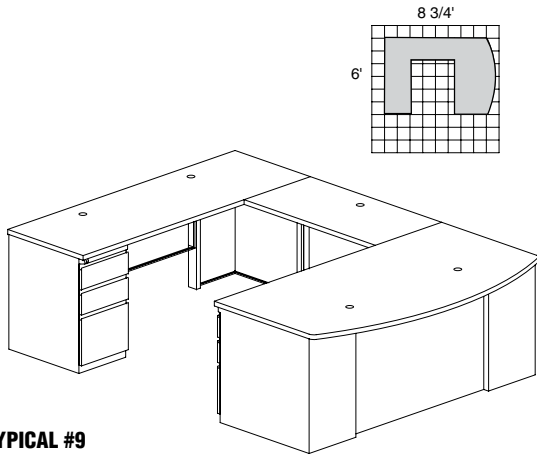

CSII TYPICALS

CSII TYPICAL #9

Consists of:

QTY.	MODEL NO.	DESCRIPTION	LIST PRICE EACH
1	C1971	Bowfront Desk 72"W x 39"D with One B/B/F	$1554
1	C1171	Credenza 72"W x 24"D with One B/B/F	$1352
1	C282T	Straight Bridge 42"W x 24"D	$403

CST9 TOTAL: **$3310**