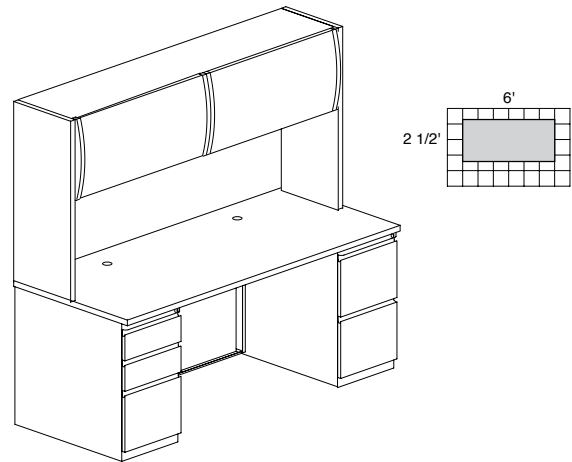

CSII TYPICAL #18

Consists of:

QTY.	MODEL NO.	DESCRIPTION	LIST PRICE EACH
1	C1375	Desk 72"W x 30"D with One B/B/F and One F/F	$1905
1	C747	Flipper Door Overhead Unit 72"W x 15"D x 36"H	$1214
1	C867	Fabric Tack Panel for Overhead 69"W x 1/2"D x 17"H	$376

CST18 TOTAL: **$3494**