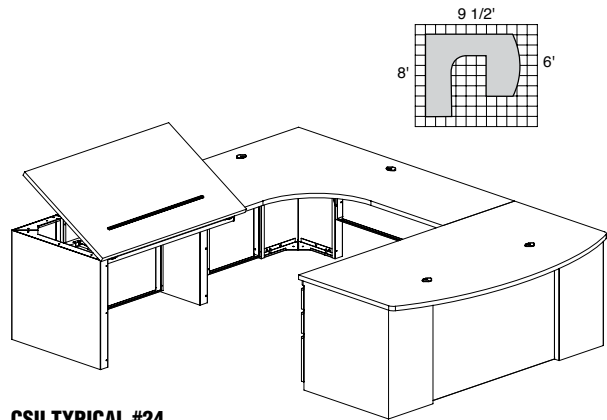

CSII TYPICAL #24

Consists of:

QTY. NO.	MODEL	DESCRIPTION	LIST PRICE EACH
1	C1971	Bowfront Desk 72"W x 39"D with One B/B/F	$1554
1	C343L6	J Table 72"W x 48"D x 30"D Return Left	$1385
1	C48TR	Tilt Top Return Table 48"W x 30"D	$1250

CST24 TOTAL: $4188