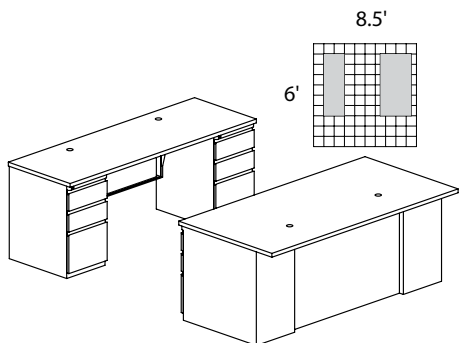

CSII TYPICAL #7

Consists of:

QTY. NO.	MODEL DESCRIPTION	LIST PRICE EACH
1	C1675 Desk 72"W x 36"D with One B/B/F and One F/F	$1976
1	C1172 Credenza 72"W x 24"D with Two B/B/F	$1868

CST7

TOTAL: $3844