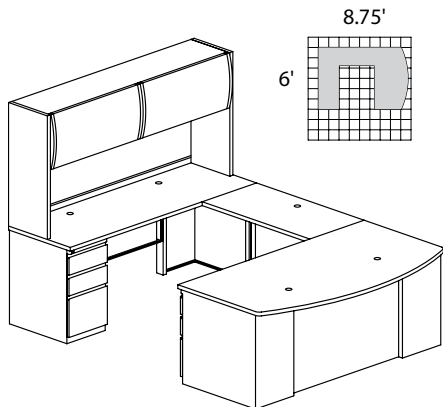

CSII TYPICALS

CSII TYPICAL #5

Consists of:

QTY.	MODEL NO.	DESCRIPTION	LIST PRICE EACH
1	C1971	Bowfront Desk 72"W x 39"D with One B/B/F	$1554
1	C282T	Straight Bridge 42"W x 21"D	$403
1	C1171	Credenza 72"W x 24"D with One B/B/F	$1352
1	C747	Flipper Door Overhead Unit 72"W x 15"D x 36"H	$1214
1	C867	Fabric Tack Panel for Overhead 69 1/4"W x 17"H	$376

CST5

TOTAL: $4899