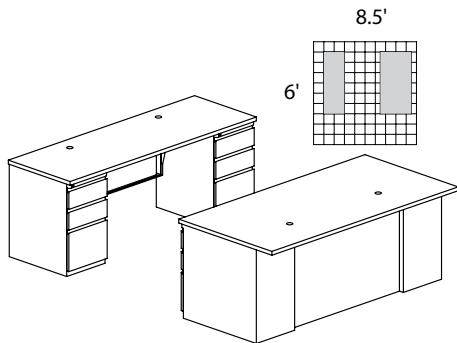

CSII TYPICAL #7

Consists of:

QTY. NO.	MODEL DESCRIPTION	LIST PRICE EACH
1	C1675 Desk 72"W x 36"D with One B/B/F and One F/F	$1976
1	C1172 Credenza 72"W x 24"D with Two B/B/F	$1868

CST7 TOTAL: $3844