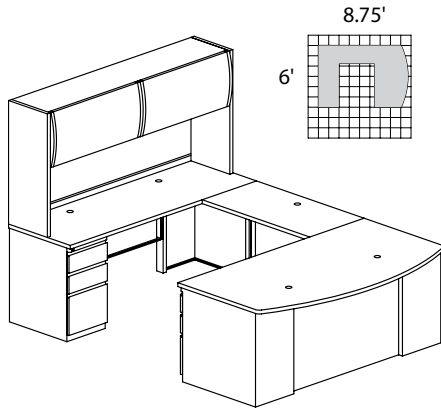

CSII TYPICALS

CSII TYPICAL #5

Consists of:

QTY.	MODEL NO.	DESCRIPTION	LIST PRICE EACH
1	C1971	Bowfront Desk 72"W x 39"D with One B/B/F	$1554
1	C282T	Straight Bridge 42"W x 21"D	$403
1	C1171	Credenza 72"W x 24"D with One B/B/F	$1352
1	C747	Flipper Door Overhead Unit 72"W x 15"D x 36"H	$1214
1	C867	Fabric Tack Panel for Overhead 69 1/4"W x 17"H	$376

CST5 TOTAL: $4899