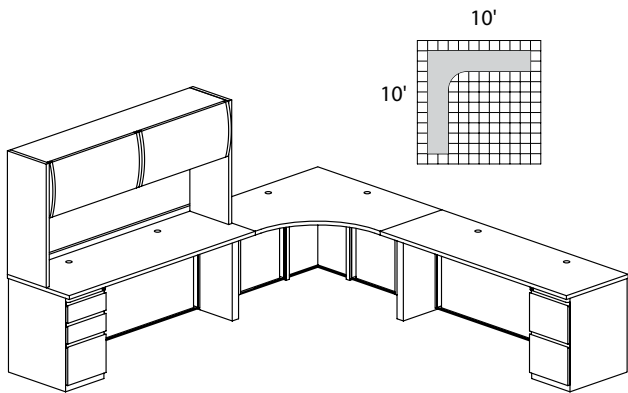

CSII TYPICAL #3

Consists of:

QTY.	MODEL NO.	DESCRIPTION	LIST PRICE EACH
1	C542	Corner Desk 24"D x 42"W x 42"W x 24"D	$1190
1	C2471	Return 72"W x 24"D with One B/B/F	$1316
1	C2473	Return 72"W x 24"D with One F/F	$1316
1	C747	Flipper Door Overhead Unit 72"W x 15"D x 36"H	$1214
1	C867	Fabric Tack Panel for Overhead 69 1/4"W x 17"H	$376

CST3

TOTAL: $5411