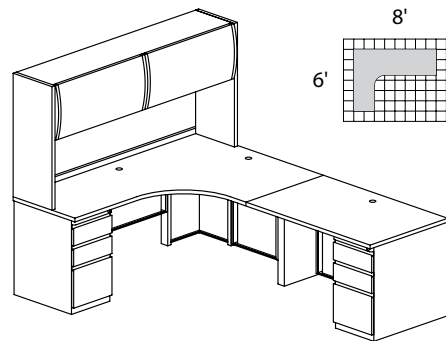

CSII TYPICAL #8

Consists of:

QTY. NO.	MODEL DESCRIPTION	LIST PRICE EACH
1	C343R1 J Table 72"W x 48"D x 30" Ret. Right with One B/B/F	$1761
1	C2531 Return 48"W x 30"D with One B/B/F	$1176
1	C747 Flipper Door Overhead Unit 72"W x 15"D x 36"H	$1214
1	C867 Fabric Tack Panel for Overhead 69 1/4"W x 17"H	$376

CST8 TOTAL: $4527