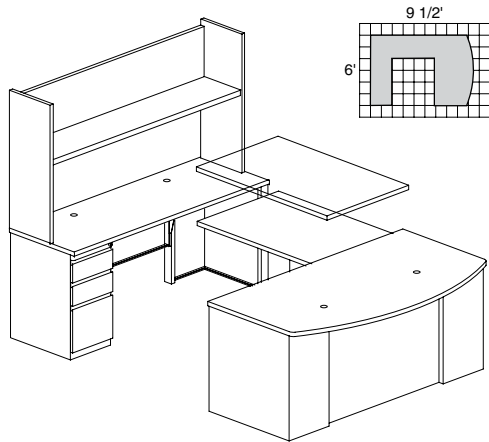

CSII TYPICAL #14

Consists of:

QTY.	MODEL NO.	DESCRIPTION	LIST PRICE EACH
1	C1971	Bowfront Desk 72"W x 39"D with One B/B/F	$1554
1	C1171	Credenza 72"W x 24"D with One B/B/F	$1352
1	C48A	Height Adjustable Bridge 48"W x 24"D	$2241
1	C777	Overhead Open Shelf 72"W x 14"D x 36"H	$688
1	C867	Fabric Tack Panel for Overhead 69"W x 1/2"D x 17"H	$376

CST14 TOTAL: **$6211**