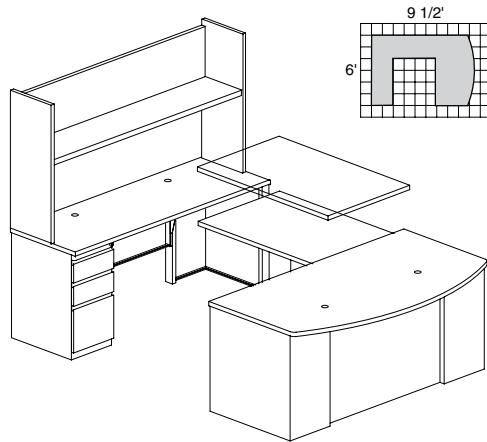

CSII TYPICAL #14

Consists of:

QTY.	MODEL NO.	DESCRIPTION	LIST PRICE EACH
1	C1971	Bowfront Desk 72"W x 39"D with One B/B/F	$1554
1	C1171	Credenza 72"W x 24"D with One B/B/F	$1352
1	C48A	Height Adjustable Bridge 48"W x 24"D	$2241
1	C777	Overhead Open Shelf 72"W x 14"D x 36"H	$688
1	C867	Fabric Tack Panel for Overhead 69"W x 1/2"D x 17"H	$376

CST14 TOTAL: **$6211**