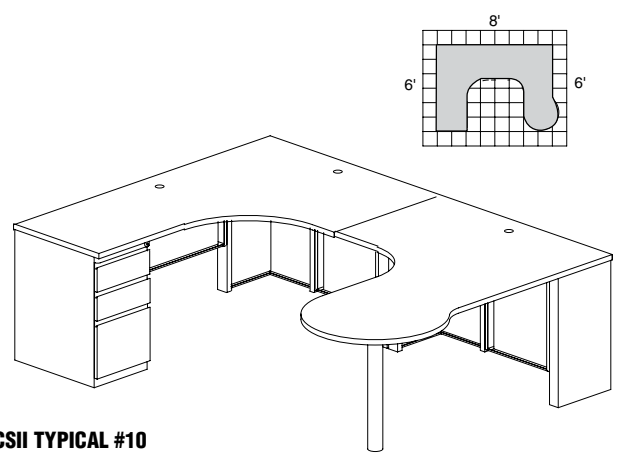

CSII TYPICAL #10

Consists of:

QTY.	MODEL NO.	DESCRIPTION	LIST PRICE EACH
1	C343R1	J Table 72"W x 48"D x 30"D Ret. Right with One B/B/F	$1761
1	C483L	P Table 72"W x 48"D x 30"D Ret. Left with Conf. End	$1400

CST10 TOTAL: **$3162**