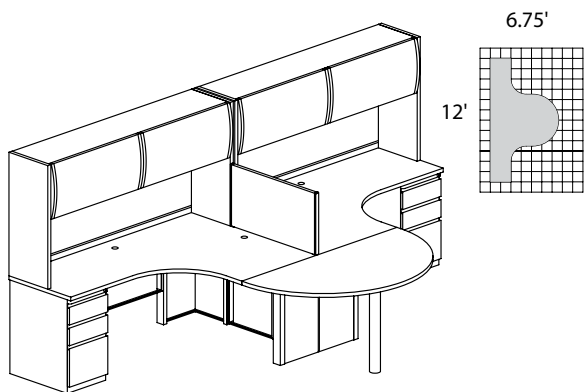

# CSII TYPICALS

DESKS & STORAGE

TABLES

SEATING

HIGH DENSITY STORAGE

MAILROOM FURNITURE

TECHNOLOGY FURNITURE

DRAFTING FURNITURE

ACCESSORIES

PRODUCT INDEX

**CSII TYPICAL #1**

Consists of:

QTY.	MODEL NO.	DESCRIPTION	LIST PRICE EACH
1	C343L1	J Table 72"W x 48"D x 30"H Ret. Left with One B/B/F	\$1761
1	C343R1	J Table 72"W x 48"D x 30"H Ret. Right with One B/B/F	\$1761
1	C829	Stackable Fabric Panel 18"H x 33"W	\$611
2	C747	Flipper Door Overhead Unit 72"W x 15"D x 36"H	\$1214
1	C515	Team Table 60"W x 31"H	\$734
2	C867	Fabric Tack Panel for Overhead 69 1/4"W x 17"H	\$376