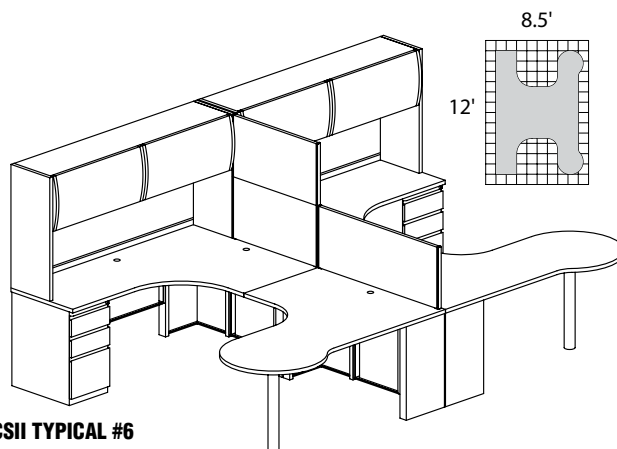

**CST4**

**TOTAL: \$4750**

**CSII TYPICALS**

**CSII TYPICAL #5**

Consists of:

QTY.	MODEL NO.	DESCRIPTION	LIST PRICE EACH
1	C1971	Bowfront Desk 72"W x 39"D with One B/B/F	\$1554
1	C282T	Straight Bridge 42"W x 21"D	\$403
1	C1171	Credenza 72"W x 24"D with One B/B/F	\$1352
1	C747	Flipper Door Overhead Unit 72"W x 15"D x 36"H	\$1214
1	C867	Fabric Tack Panel for Overhead 69 1/4"W x 17"H	\$376

**CST5**

**TOTAL: \$4899**

**CSII TYPICAL #6**

Consists of:

QTY. NO.	MODEL DESCRIPTION	LIST PRICE EACH
1	C343L1 J Table 72"W x 48"D x 30"H Ret. Left with One B/B/F	\$1761
1	C343R1 J Table 72"W x 48"D x 30"H Ret. Right with One B/B/F	\$1761
1	C483L P Table 72"W x 48"D x 30"H Ret. Left with Conf. End	\$1400
1	C483R P Table 72"W x 48"D x 30"H Ret. Right with Conf. End	\$1400
2	C747 Flipper Door Overhead Units 72"W x 15"D x 36"H	\$1214
2	C867 Fabric Tack Panels for Overhead 69 1/4"W x 17"H	\$376
4	1505TL Optional Task Lights	\$330
2	C829 Stackable Fabric Panels 33"W x 18"H	\$611
1	C823 Stackable Fabric Panel 48"W x 18"H	\$673
1	C9513 Stepped Height Privacy Panel Finishing Kit	\$126