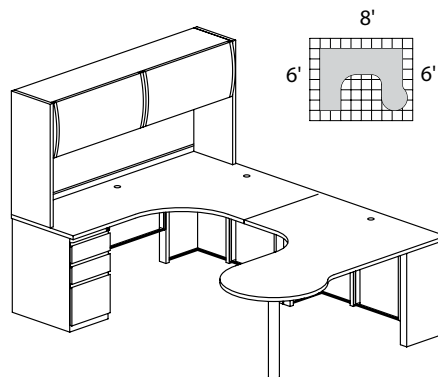

CSII TYPICAL #4

Consists of:

QTY.	MODEL NO.	DESCRIPTION	LIST PRICE EACH
1	C343R1	J Table 72"W x 48"D x 30"H Ret. Right with One B/B/F	$1761
1	C483L	P Table 72"W x 48"D x 30"H Ret. Left with Conference End	$1400
1	C747	Flipper Door Overhead Unit 72"W x 15"D x 36"H	$1214
1	C867	Fabric Tack Panel for Overhead 69 1/4"W x 17"H	$376

CST4

TOTAL: $4750