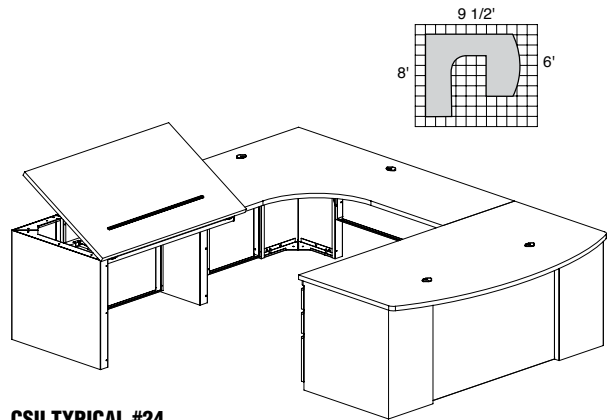

CSII TYPICAL #24

Consists of:

QTY. NO.	MODEL	DESCRIPTION	LIST PRICE EACH
1	C1971	Bowfront Desk 72"W x 39"D with One B/B/F	$1554
1	C343L6	J Table 72"W x 48"D x 30"D Return Left	$1385
1	C48TR	Tilt Top Return Table 48"W x 30"D	$1250

CST24 **TOTAL: $4188**