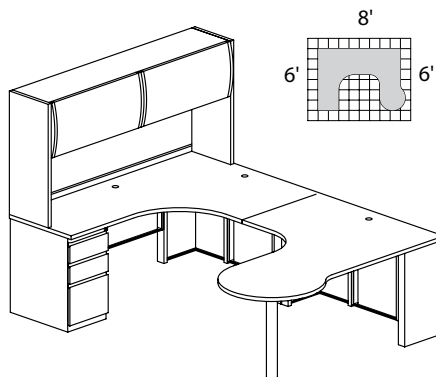

CSII TYPICAL #4

Consists of:

QTY.	MODEL NO.	DESCRIPTION	LIST PRICE EACH
1	C343R1	J Table 72"W x 48"D x 30"H Ret. Right with One B/B/F	$1761
1	C483L	P Table 72"W x 48"D x 30"H Ret. Left with Conference End	$1400
1	C747	Flipper Door Overhead Unit 72"W x 15"D x 36"H	$1214
1	C867	Fabric Tack Panel for Overhead 69 1/4"W x 17"H	$376

CST4

TOTAL: $4750