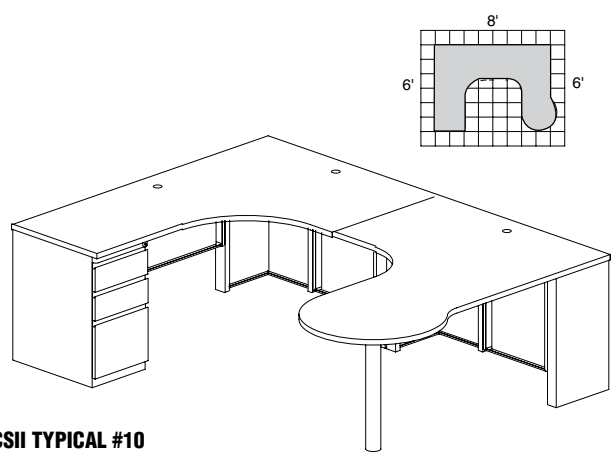

CSII TYPICAL #10

Consists of:

QTY.	MODEL NO.	DESCRIPTION	LIST PRICE EACH
1	C343R1	J Table 72"W x 48"D x 30"D Ret. Right with One B/B/F	$1761
1	C483L	P Table 72"W x 48"D x 30"D Ret. Left with Conf. End	$1400

CST10 TOTAL: **$3162**