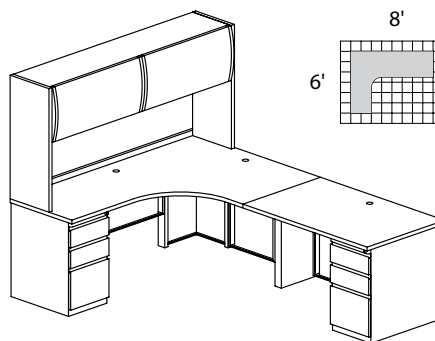

CSII TYPICAL #8

Consists of:

QTY. NO.	MODEL DESCRIPTION	LIST PRICE EACH
1	C343R1 J Table 72"W x 48"D x 30" Ret. Right with One B/B/F	$1761
1	C2531 Return 48"W x 30"D with One B/B/F	$1176
1	C747 Flipper Door Overhead Unit 72"W x 15"D x 36"H	$1214
1	C867 Fabric Tack Panel for Overhead 69 1/4"W x 17"H	$376

CST8

TOTAL: $4527