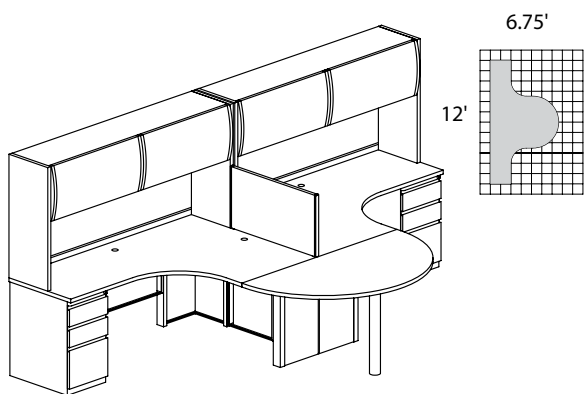

# CSII TYPICALS

DESKS & STORAGE

TABLES

SEATING

HIGH DENSITY STORAGE

MAILROOM FURNITURE

TECHNOLOGY FURNITURE

DRAFTING FURNITURE

ACCESSORIES

PRODUCT INDEX

**CSII TYPICAL #1**

Consists of:

QTY.	MODEL NO.	DESCRIPTION	LIST PRICE EACH
1	C343L1	J Table 72"W x 48"D x 30"H Ret. Left with One B/B/F	\$1761
1	C343R1	J Table 72"W x 48"D x 30"H Ret. Right with One B/B/F	\$1761
1	C829	Stackable Fabric Panel 18"H x 33"W	\$611
2	C747	Flipper Door Overhead Unit 72"W x 15"D x 36"H	\$1214
1	C515	Team Table 60"W x 31"H	\$734
2	C867	Fabric Tack Panel for Overhead 69 1/4"W x 17"H	\$376