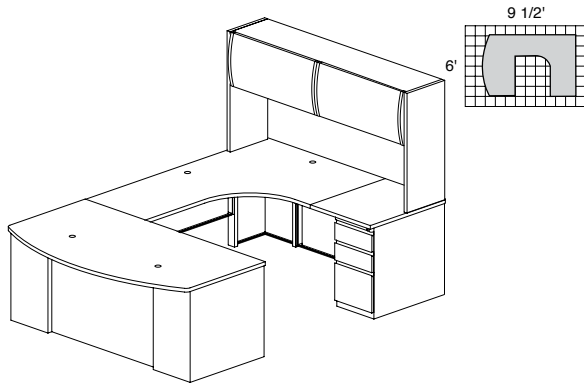

CSII TYPICAL #19

Consists of:

QTY. NO.	MODEL	DESCRIPTION	LIST PRICE EACH
1	C1971	Bowfront Desk 72"W x 39"D with One B/B/F	$1554
1	C343R6	J Table 72"W x 48"D x 30"D Return Right	$1385
1	C2581	Return 24"W x 30"D with One B/B/F	$1025
1	C747	Flipper Door Overhead Unit 72"W x 15"D x 36"H	$1214
1	C867	Fabric Tack Panel for Overhead 69"W x 1/2"D x 17"H	$376

CST19 TOTAL: $5553