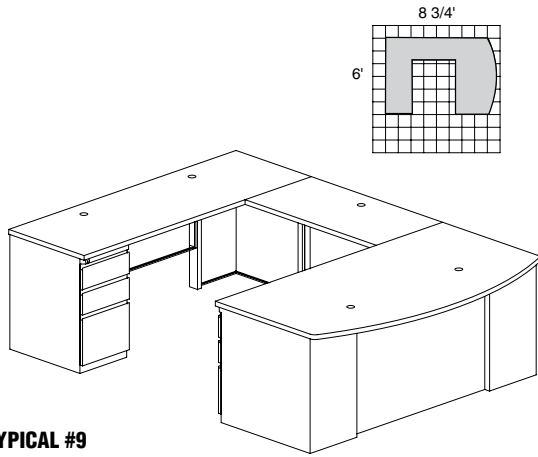

CSII TYPICALS

CSII TYPICAL #9

Consists of:

QTY.	MODEL NO.	DESCRIPTION	LIST PRICE EACH
1	C1971	Bowfront Desk 72"W x 39"D with One B/B/F	$1554
1	C1171	Credenza 72"W x 24"D with One B/B/F	$1352
1	C282T	Straight Bridge 42"W x 24"D	$403

CST9 TOTAL: **$3310**