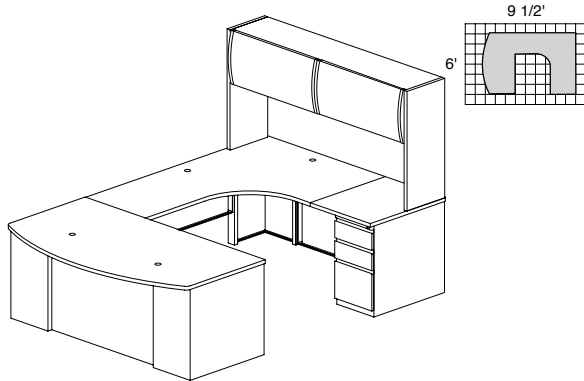

CSII TYPICAL #19

Consists of:

QTY. NO.	MODEL	DESCRIPTION	LIST PRICE EACH
1	C1971	Bowfront Desk 72"W x 39"D with One B/B/F	$1554
1	C343R6	J Table 72"W x 48"D x 30"D Return Right	$1385
1	C2581	Return 24"W x 30"D with One B/B/F	$1025
1	C747	Flipper Door Overhead Unit 72"W x 15"D x 36"H	$1214
1	C867	Fabric Tack Panel for Overhead 69"W x 1/2"D x 17"H	$376

CST19 **TOTAL: $5553**