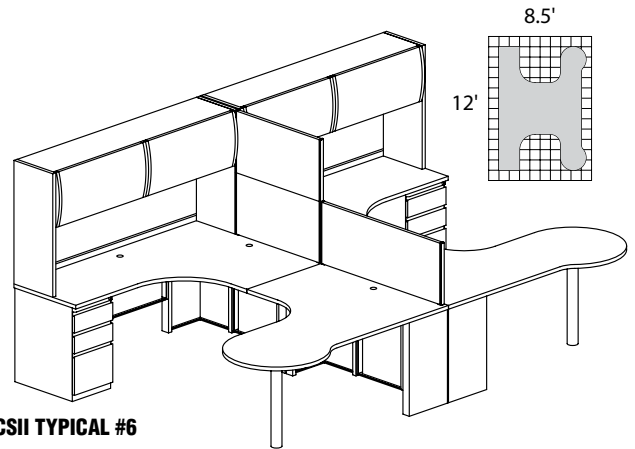

**CST4**

**TOTAL: \$4750**

**CSII TYPICALS**

**CSII TYPICAL #5**

Consists of:

QTY.	MODEL NO.	DESCRIPTION	LIST PRICE EACH
1	<b>C1971</b>	Bowfront Desk 72"W x 39"D with One B/B/F	\$1554
1	<b>C282T</b>	Straight Bridge 42"W x 21"D	\$403
1	<b>C1171</b>	Credenza 72"W x 24"D with One B/B/F	\$1352
1	<b>C747</b>	Flipper Door Overhead Unit 72"W x 15"D x 36"H	\$1214
1	<b>C867</b>	Fabric Tack Panel for Overhead 69 1/4"W x 17"H	\$376

**CST5 TOTAL: \$4899**

**CSII TYPICAL #6**

Consists of:

QTY. NO.	MODEL DESCRIPTION	LIST PRICE EACH
1	<b>C343L1</b> J Table 72"W x 48"D x 30"H Ret. Left with One B/B/F	\$1761
1	<b>C343R1</b> J Table 72"W x 48"D x 30"H Ret. Right with One B/B/F	\$1761
1	<b>C483L</b> P Table 72"W x 48"D x 30"H Ret. Left with Conf. End	\$1400
1	<b>C483R</b> P Table 72"W x 48"D x 30"H Ret. Right with Conf. End	\$1400
2	<b>C747</b> Flipper Door Overhead Units 72"W x 15"D x 36"H	\$1214
2	<b>C867</b> Fabric Tack Panels for Overhead 69 1/4"W x 17"H	\$376
4	<b>1505TL</b> Optional Task Lights	\$330
2	<b>C829</b> Stackable Fabric Panels 33"W x 18"H	\$611
1	<b>C823</b> Stackable Fabric Panel 48"W x 18"H	\$673
1	<b>C9513</b> Stepped Height Privacy Panel Finishing Kit	\$126