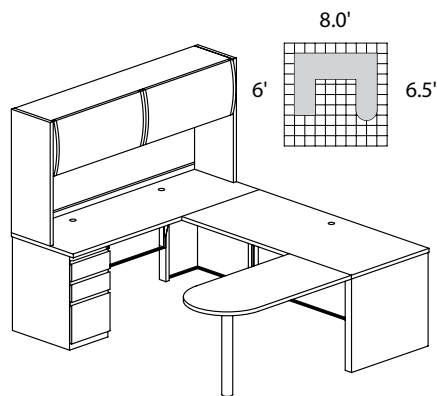

CSII TYPICAL #2

Consists of:

QTY.	MODEL NO.	DESCRIPTION	LIST PRICE EACH
1	C1171	Credenza 72"W x 24"D with One B/B/F	$1352
1	C2576	Return 72"W x 30"D	$931
1	C673	Peninsula Table 48"W x 24"D	$700
1	C747	Flipper Door Overhead Unit 72"W x 15"D x 36"H	$1214
1	C867	Fabric Tack Panel for Overhead 69 1/4"W x 17"H	$376

CST2

TOTAL: $4574