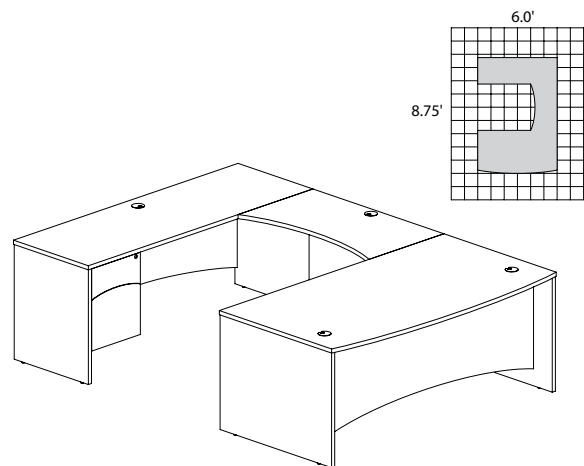

BRIGHTON LAMINATE SERIES TYPICALS

Limited quantities available

- Order complete suites using "BT___" models.

BRIGHTON TYPICAL #1

Consists of:

QTY.	MODEL NO.	DESCRIPTION	LIST PRICE EACH
1	BTRD7236	Rectangular Desk 72"W x 36"D	\$517
4	BTBF20	Suspended Pedestal	\$346
1	BTCD7224	Credenza Shell	\$405

BT1

TOTAL: \$2306

BRIGHTON TYPICAL #2

Consists of:

QTY.	MODEL NO.	DESCRIPTION	LIST PRICE EACH
1	BTBD7239	Bowfront Desk 72"W x 39"D	\$538
2	BTBF20	Suspended Pedestal	\$346
1	BTCD7224	Credenza Shell 72"W x 24"D	\$405
1	BTB4824	Curved Bridge 48"W x 24"D	\$232