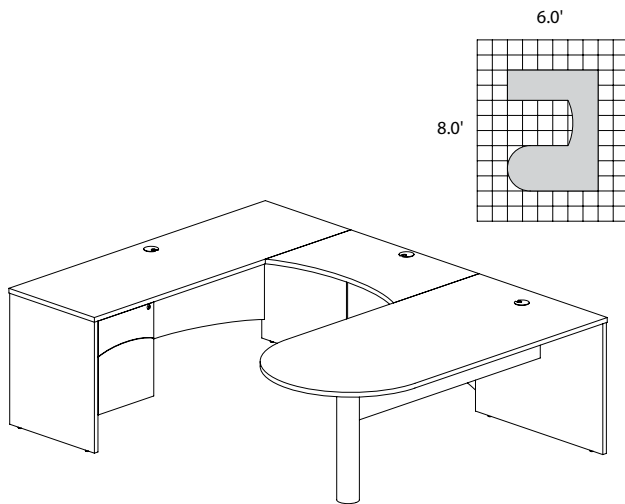

BRIGHTON TYPICAL #21

Consists of:

QTY.	MODEL NO.	DESCRIPTION	LIST PRICE EACH
1	BTPT7236	Peninsula Table 72"W x 36"D	$700
1	BTB3624	Curved Bridge 36"W x 24"D	$190
1	BTCD7224	Credenza Shell 72"W x 24"D	$405
1	BTBF20	Suspended Pedestal	$346

BT21

TOTAL: $1641