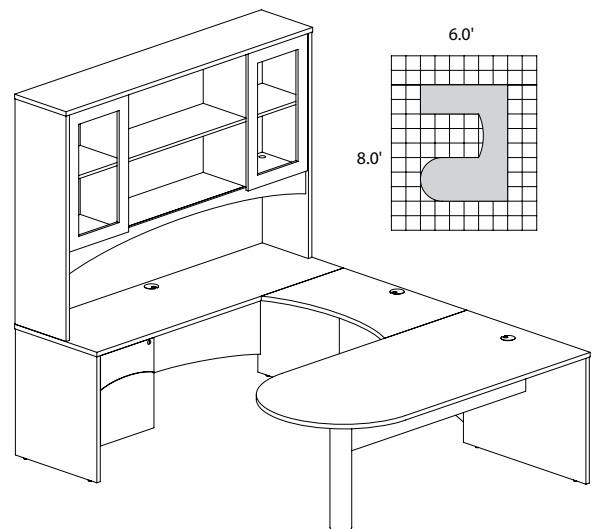

BRIGHTON TYPICAL #23

Consists of:

QTY.	MODEL NO.	DESCRIPTION	LIST PRICE EACH
1	BTPT7236	Peninsula Table 72"W x 36"D	$700
1	BTB3624	Curved Bridge 36"W x 24"D	$190
1	BTCD7224	Credenza Shell 72"W x 24"D	$405
1	BTBF20	Suspended Pedestal	$346
1	BTDHG72	Hutch with Glass Doors	$826

BT23

TOTAL: $2467