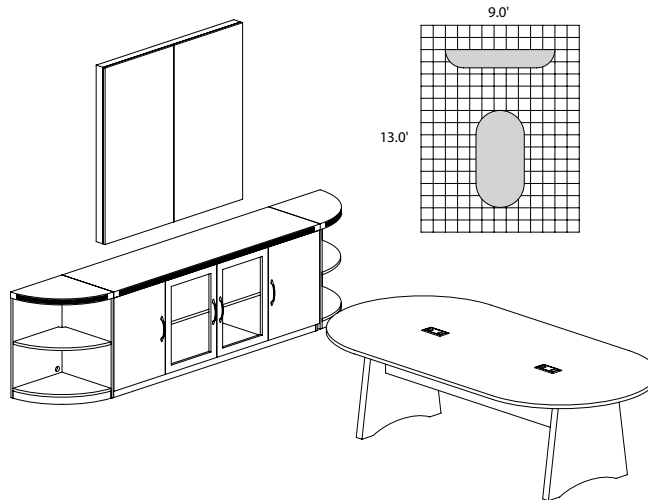

BRIGHTON TYPICAL #32

Consists of:

QTY.	MODEL NO.	DESCRIPTION	LIST PRICE EACH
1	BTCT8	Conference Table 96"W x 48"D	$774
1	ALC	Low Wall Cabinet	$1310
2	ABQ2	2-Shelf 1/4 Round	$289
1	AVPB	Visual Presentation Board	$901

BT32

TOTAL: $3563