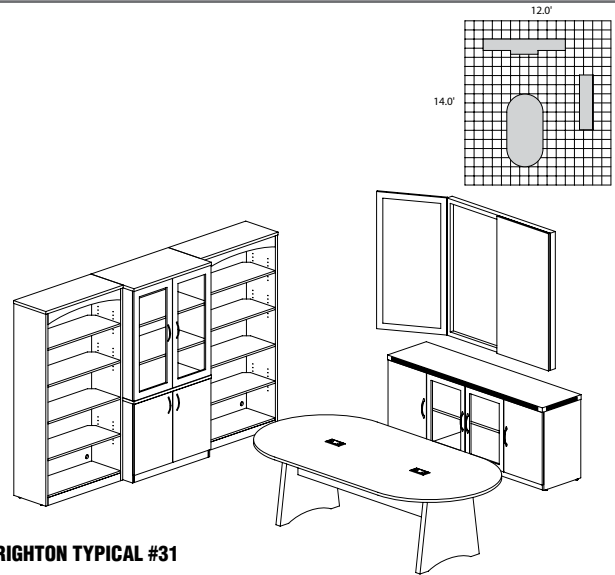

BT28

TOTAL: \$1967

BRIGHTON TYPICAL #31

Consists of:

QTY.	MODEL NO.	DESCRIPTION	LIST PRICE EACH
1	BTCT8	Conference Table 96"W x 48"D	\$774
2	BTB5S36	5-Shelf Bookcase	\$595
1	BTSC	Storage Cabinet	\$420
1	BTGDC	Glass Display Cabinet	\$698
1	ALC	Low Wall Cabinet 72"W x 24"D	\$1310
1	AVPB	Visual Presentation Board	\$901