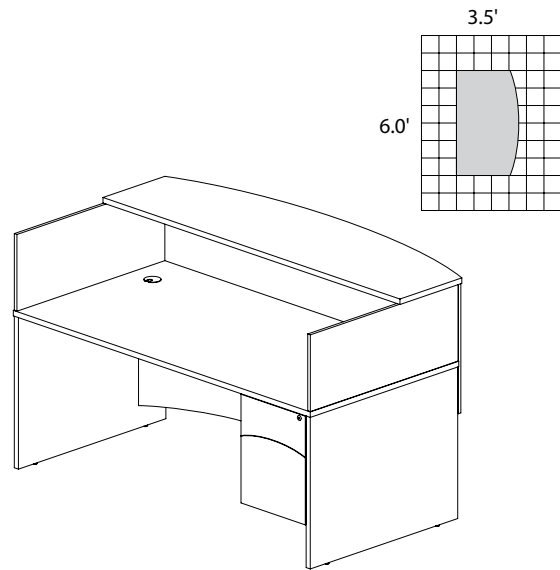

BRIGHTON TYPICAL #27

Consists of:

QTY.	MODEL NO.	DESCRIPTION	LIST PRICE EACH
1	BTRD7236	Rectangular Desk 72"W x 36"D	$517
1	BTRDTC	Reception Counter	$344
1	BTBF20	Suspended Pedestal	$346

BT27

TOTAL: $1207