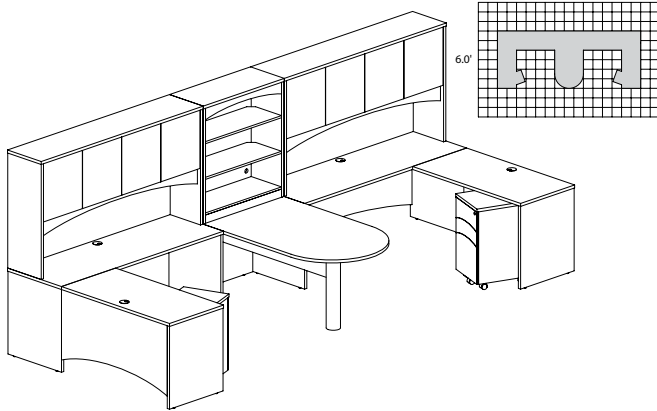

BRIGHTON TYPICAL #26

Consists of:

QTY.	MODEL NO.	DESCRIPTION	LIST PRICE EACH
2	BTCD7224	Credenza Shell 72"W x 24"D	$405
2	BTHW72	Hutch with Wood Doors 72"W	$624
2	BTR4824	Return 48"W x 24"D	$274
1	BTPT7236	Peninsula Table 72"W x 36"D	$700
2	BTBF20M	Mobile Pedestal B/B/F	$464
1	BTB3S36	Bookcase 3 Shelf	$399

BT26

TOTAL: $4633