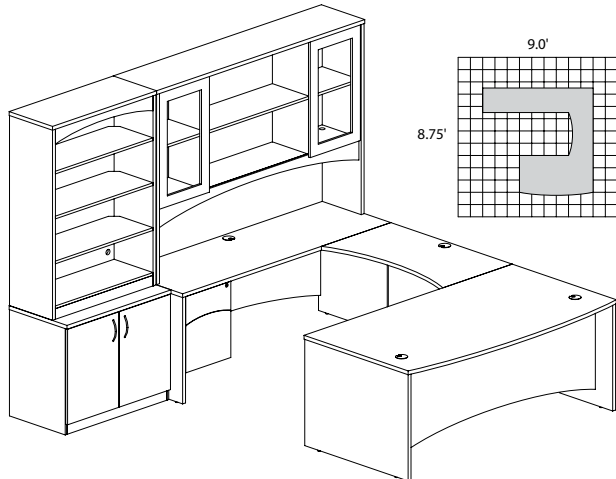

BT4

TOTAL: \$2673

BRIGHTON TYPICAL #5

Consists of:

QTY.	MODEL NO.	DESCRIPTION	LIST PRICE EACH
1	BTRD7236	Rectangular Desk 72"W x 36"D	\$517
1	BTBF20	Suspended Pedestal	\$346
1	BTCD7224	Credenza Shell 72"W x 24"D	\$405
1	BTFLF36	Freestanding Lateral File	\$803
1	BTB4824	Curved Bridge 48"W x 24"D	\$232
1	BTHW72	Hutch with Wood Doors 72"W	\$624

BT5

TOTAL: \$2927

BRIGHTON LAMINATE SERIES TYPICALS*Limited quantities available*

- Order complete suites using "BT_" models.

**BRIGHTON TYPICAL #7**

Consists of:

QTY.	MODEL NO.	DESCRIPTION	LIST PRICE EACH
1	BTBD7239	Bowfront Desk 72"W x 39"D	\$538
2	BTBF20	Suspended Pedestal	\$346
1	BTCD7224	Credenza Shell 72"W x 24"D	\$405
1	BTB4224	Curved Bridge 42"W x 24"D	\$211
1	BTDHG72	Hutch with Glass Doors	\$826
1	BTB4S36	Bookcase, 4-Shelf	\$494
1	BTSC	Storage Cabinet	\$420