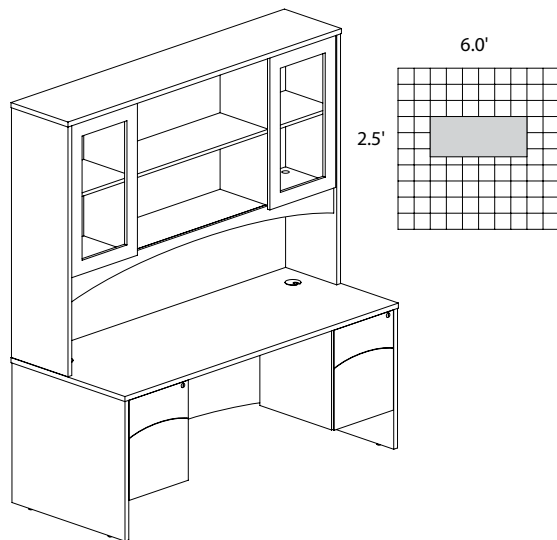

BRIGHTON TYPICAL #10

Consists of:

QTY.	MODEL NO.	DESCRIPTION	LIST PRICE EACH
1	BTRD7230	Rectangular Desk 72"W x 30"D	$458
2	BTBF20	Suspended Pedestal	$346
1	BTDHG72	Hutch with Glass Doors 72"W	$826

BT10

TOTAL: $1976