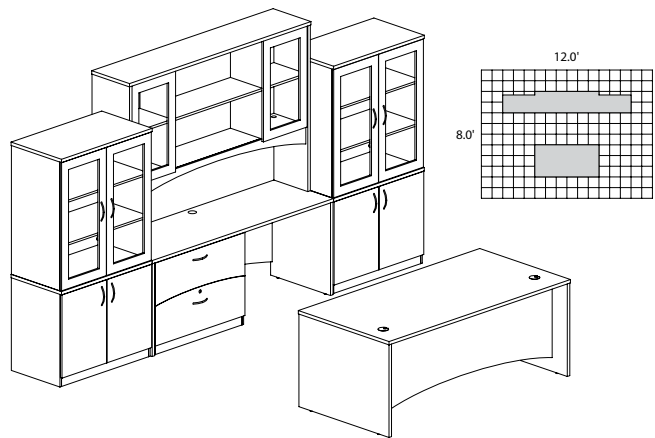

BRIGHTON TYPICAL #9

Consists of:

QTY.	MODEL NO.	DESCRIPTION	LIST PRICE EACH
1	BTRD7236	Rectangular Desk 72"W x 36"D	$517
2	BTBF20	Suspended Pedestal	$346
2	BTSC	Storage Cabinet	$420
1	BTFLF36	Freestanding Lateral File	$803
2	BTGDC	Glass Display Cabinet	$698
1	BTDHG72	Hutch with Glass Doors	$826
1	BTCD7224	Credenza 72"W x 24"D	$405

BT9

TOTAL: $5479