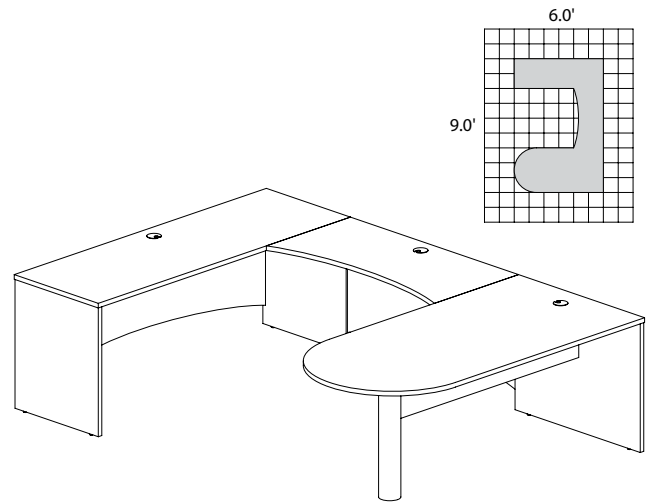

BRIGHTON TYPICAL #20

Consists of:

QTY.	MODEL NO.	DESCRIPTION	LIST PRICE EACH
1	BTPT7236	Peninsula Table 72"W x 36"D	$700
1	BTB4824	Curved Bridge 48"W x 24"D	$232
1	BTCD7224	Credenza Shell 72"W x 24"D	$405

BT20

TOTAL: $1337