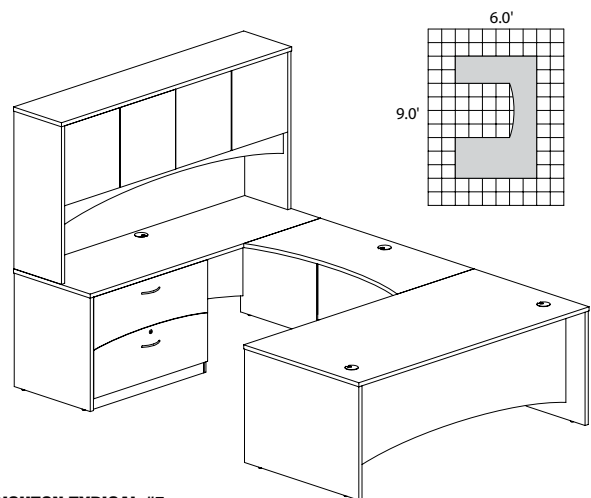

BRIGHTON TYPICAL #5

Consists of:

QTY.	MODEL NO.	DESCRIPTION	LIST PRICE EACH
1	BTRD7236	Rectangular Desk 72"W x 36"D	$517
1	BTBF20	Suspended Pedestal	$346
1	BTCD7224	Credenza Shell 72"W x 24"D	$405
1	BTFLF36	Freestanding Lateral File	$803
1	BTB4824	Curved Bridge 48"W x 24"D	$232
1	BTHW72	Hutch with Wood Doors 72"W	$624

BT5

TOTAL: $2927