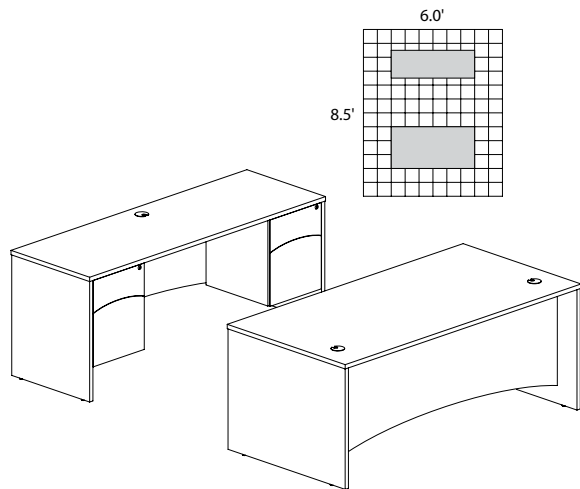

BRIGHTON LAMINATE SERIES TYPICALS

Limited quantities available

- Order complete suites using "BT___" models.

BRIGHTON TYPICAL #1

Consists of:

QTY.	MODEL NO.	DESCRIPTION	LIST PRICE EACH
1	BTRD7236	Rectangular Desk 72"W x 36"D	\$517
4	BTBF20	Suspended Pedestal	\$346
1	BTCD7224	Credenza Shell	\$405

BT1

TOTAL: \$2306

BRIGHTON TYPICAL #2

Consists of:

QTY.	MODEL NO.	DESCRIPTION	LIST PRICE EACH
1	BTBD7239	Bowfront Desk 72"W x 39"D	\$538
2	BTBF20	Suspended Pedestal	\$346
1	BTCD7224	Credenza Shell 72"W x 24"D	\$405
1	BTB4824	Curved Bridge 48"W x 24"D	\$232