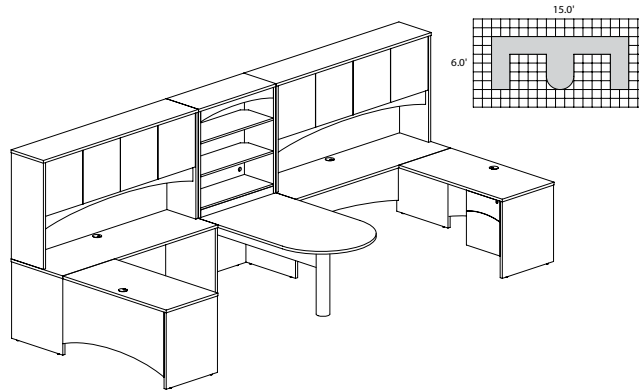

BRIGHTON LAMINATE SERIES TYPICALS

Limited quantities available

- Order complete suites using "BT__" models.

BRIGHTON TYPICAL #25

Consists of:

QTY.	MODEL NO.	DESCRIPTION	LIST PRICE EACH
2	BTCD7224	Credenza Shell 72"W x 24"D	$405
2	BTHW72	Hutch with Wood Doors 72"W	$624
2	BTR4824	Return 48"W x 24"D	$274
2	BTBF20	Suspended Pedestal	$346
1	BTPT7236	Peninsula Table 72"W x 36"D	$700
1	BTB3S36	Bookcase 3 Shelf	$399

BT25

TOTAL: $4397