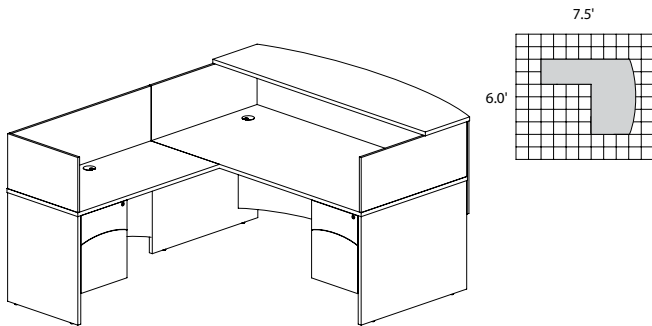

BRIGHTON LAMINATE SERIES TYPICALS

Limited quantities available

- Order complete suites using "BT__" models.

BRIGHTON TYPICAL #28

Consists of:

QTY.	MODEL NO.	DESCRIPTION	LIST PRICE EACH
1	BTRD7236	Rectangular Desk 72"W x 36"D	$517
1	BTR4824	Return 48"W x 36"D	$274
2	BTBF20	Suspended Pedestal	$346
1	BTRDTC	Reception Counter	$344
1	BTRRS2	Reception Screen	$140

BT28

TOTAL: $1967