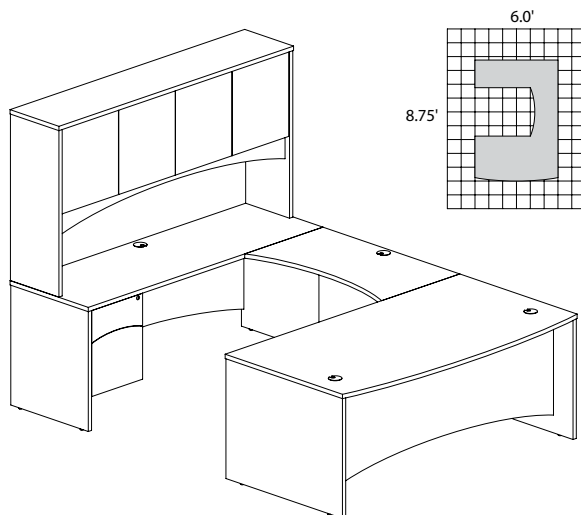

BRIGHTON LAMINATE SERIES TYPICALS

Limited quantities available

- Order complete suites using "BT___" models.

BRIGHTON TYPICAL #1

Consists of:

QTY.	MODEL NO.	DESCRIPTION	LIST PRICE EACH
1	BTRD7236	Rectangular Desk 72"W x 36"D	\$517
4	BTBF20	Suspended Pedestal	\$346
1	BTCD7224	Credenza Shell	\$405

BT1

TOTAL: \$2306

BRIGHTON TYPICAL #2

Consists of:

QTY.	MODEL NO.	DESCRIPTION	LIST PRICE EACH
1	BTBD7239	Bowfront Desk 72"W x 39"D	\$538
2	BTBF20	Suspended Pedestal	\$346
1	BTCD7224	Credenza Shell 72"W x 24"D	\$405
1	BTB4824	Curved Bridge 48"W x 24"D	\$232

BT2

TOTAL: \$1867

BRIGHTON TYPICAL #4

Consists of:

QTY.	MODEL NO.	DESCRIPTION	LIST PRICE EACH
1	BTBD7239	Bowfront Desk 72"W x 39"D	\$538
2	BTBF20	Suspended Pedestal	\$346
1	BTCD7224	Credenza Shell 72"W x 24"D	\$405
1	BTB4224	Curved Bridge 42"W x 24"D	\$211
1	BTHW72	Hutch with Wood Doors 72"W	\$624
1	AFTP72	72" Fabric Tack Panel	\$203