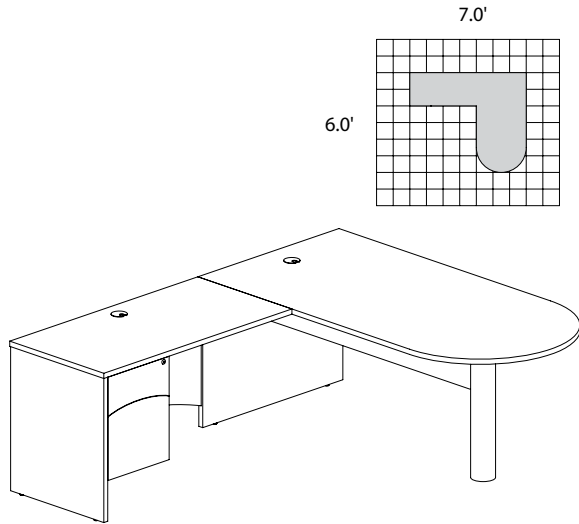

BRIGHTON LAMINATE SERIES TYPICALS

Limited quantities available

- Order complete suites using "BT_" models.

BRIGHTON TYPICAL #19

Consists of:

QTY.	MODEL NO.	DESCRIPTION	LIST PRICE EACH
1	BTPT7236	Peninsula Table 72"W x 36"D	$700
1	BTR4824	Return 48"W x 24"D	$274
1	BTBF20	Suspended Pedestal	$346

BT19

TOTAL: $1320