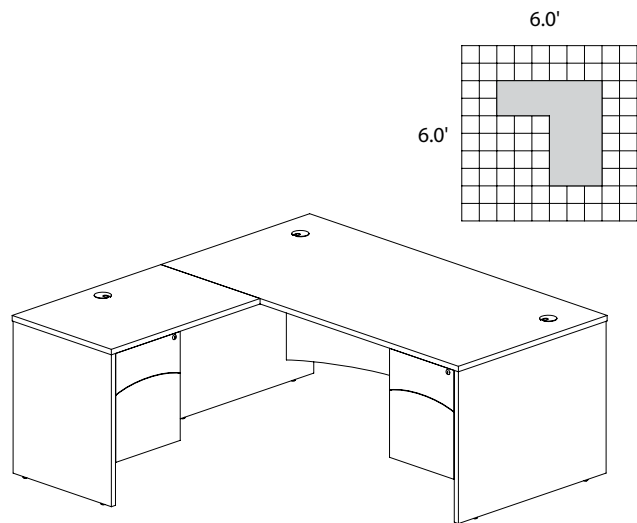

BRIGHTON TYPICAL #12

Consists of:

QTY.	MODEL NO.	DESCRIPTION	LIST PRICE EACH
1	BTRD7236	Rectangular Desk 72"W x 36"D	$517
2	BTBF20	Suspended Pedestal	$346
1	BTR3624	Return 36"W x 24"D	$238

BT12

TOTAL: $1447