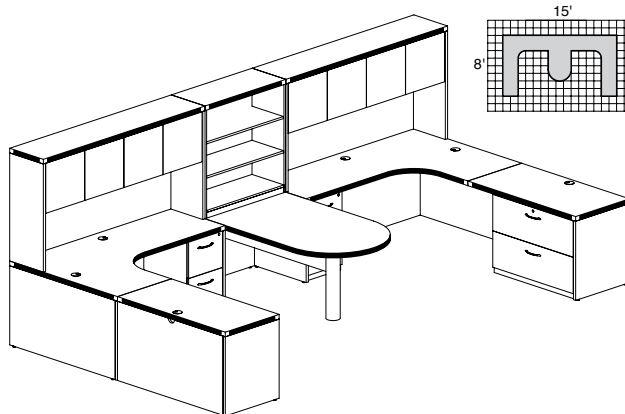

AT14

TOTAL: \$1828

ABERDEEN LAMINATE TYPICALS

• Order complete suites using "AT__" models.

ABERDEEN TYPICAL #17

Consists of:

QTY.	MODEL NO.	DESCRIPTION	LIST PRICE EACH
1	APT7236	Freestanding Peninsula 72"W x 36"D	\$842
1	AEC72R	Extended Corner, Right 72"W x 48"D	\$975
1	AEC72L	Extended Corner, Left 72"W x 48"D	\$975
2	AR3624	Return 36"W x 24"D	\$363
2	APBF20	Suspended Credenza Pencil/Box/File Pedestal	\$430
2	AMK20	Mobile Kit for Suspended Credenza Pedestal	\$145
2	AHW72	Hutch with Wood Doors 72"W	\$727
1	AB3S36	3-Shelf Bookcase	\$567

AT17

TOTAL: \$6689

ABERDEEN TYPICAL #18

Consists of:

QTY.	MODEL NO.	DESCRIPTION	LIST PRICE EACH
1	APT7236	Freestanding Peninsula 72"W x 36"D	\$842
1	AEC72R	Extended Corner, Right 72"W x 48"D	\$975
1	AEC72L	Extended Corner, Left 72"W x 48"D	\$975
2	AFTP72	72" Fabric Tack Panel	\$203
2	AR4824	Return 48"W x 24"D	\$436
2	AFF20	Suspended Credenza Pencil/box/File Pedestal	\$552
2	ACLF36	Credenza Lateral File 36"W x 20"D	\$800
2	AHW72	Hutch with Wood Doors 72"W	\$727
1	AB3S36	3-Shelf Bookcase	\$567