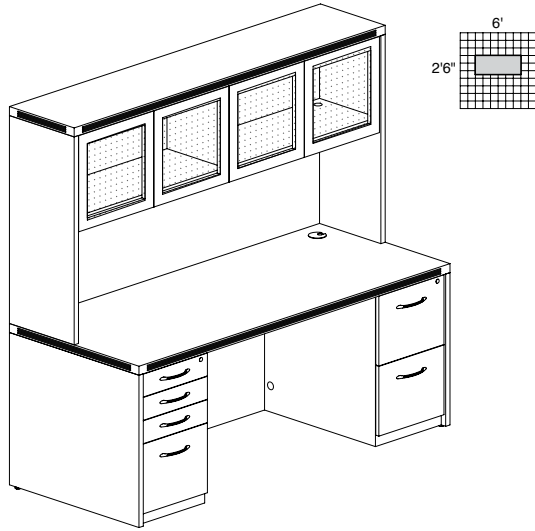

ABERDEEN LAMINATE TYPICALS

• Order complete suites using "AT__" models.

ABERDEEN TYPICAL #34

Consists of:

QTY.	MODEL NO.	DESCRIPTION	LIST PRICE EACH
1	ARD7230	Rectangular Desk 72"W x 30"D	$699
1	APBBF26	Desk Pencil/Box/Box/File Pedestal	$653
1	AFF26	Desk File/File Pedestal	$625
1	AHG72	Hutch with Glass Doors 72"W	$1017

AT34

TOTAL: $2994