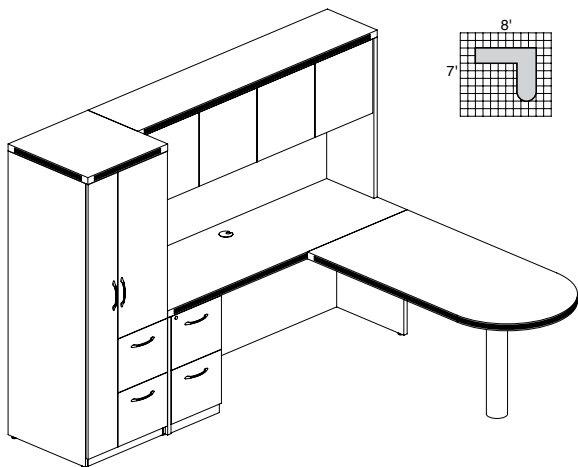

ABERDEEN TYPICAL #22

Consists of:

QTY.	MODEL NO.	DESCRIPTION	LIST PRICE EACH
1	APR6030	Peninsula Return 60"W x 30"D	$576
1	ACD7224	Credenza 72"W x 24"D	$610
1	AFF20	Credenza File/File Pedestal	$552
1	APST	Personal Storage Tower	$1164
1	AHW72	Hutch with Wood Doors 72"W	$727

AT22

TOTAL: $3629