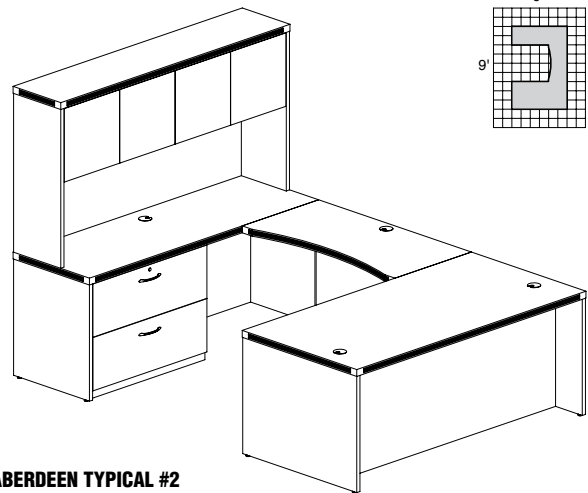

ABERDEEN LAMINATE SERIES TYPICALS

• Order complete suites using "AT__" models.

ABERDEEN TYPICAL #1

Consists of:

QTY.	MODEL NO.	DESCRIPTION	LIST PRICE EACH
1	ARD7236	Rectangular Conference Desk 72"W x 36"D	\$756
1	ACD7224	Credenza 72"W x 24"D	\$610
2	APBF26	Suspended Desk Pencil/Box/File Pedestal	\$479
2	APBF20	Suspended Credenza Pencil/Box/File Pedestal	\$430

AT1

TOTAL: **\$3184**

ABERDEEN TYPICAL #2

Consists of:

QTY.	MODEL NO.	DESCRIPTION	LIST PRICE EACH
1	ARD7236	Rectangular Conference Desk 72"W x 36"D	\$756
1	ACD7224	Credenza 72"W x 24"D	\$610
1	ACB4824	Contour Bridge 48"W x 24"D	\$376
1	APBF26	Suspended Desk Pencil/Box/File Pedestal	\$479
1	ACLF36	Credenza Lateral File 36"W x 20"D	\$800
1	AHW72	Hutch with Wood Doors 72"W	\$727