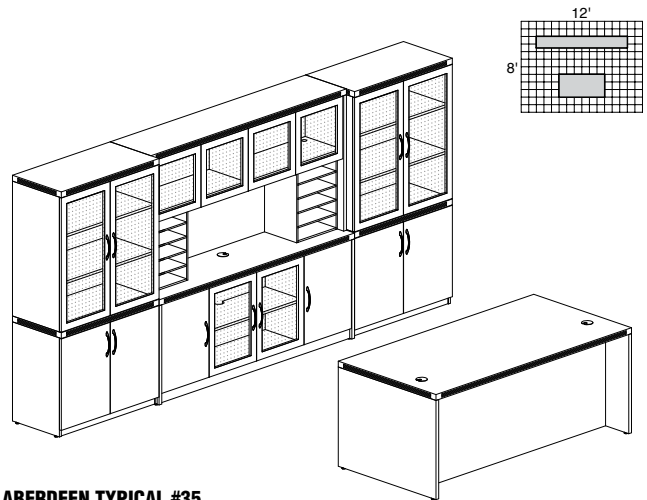

ABERDEEN TYPICAL #35

Consists of:

QTY.	MODEL NO.	DESCRIPTION	LIST PRICE EACH
1	ARD7236	Rectangular Conference Desk 72"W x 36"D	$756
1	APBBF26	Desk Pencil/Box/Box/File Pedestal	$653
1	AFF26	Desk File/File Pedestal	$625
1	ALC	Low Wall Cabinet	$1310
2	ASC	Storage Cabinet	$727
2	AGDC	Glass Display Cabinet	$945
1	AHG72	Hutch with Glass Doors 72"W	$1017
2	AHPM	Horizontal Paper Management	$203

AT35

TOTAL: $8111