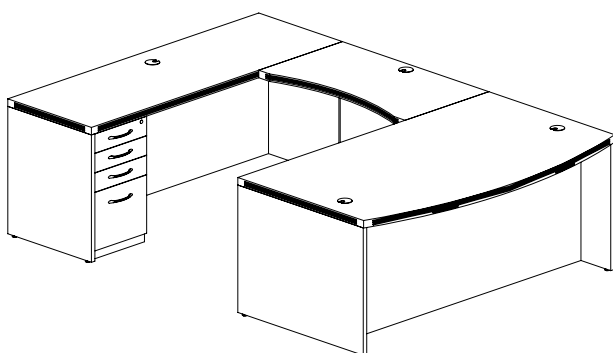

AT1

TOTAL: **\$3184**

ABERDEEN TYPICAL #2

Consists of:

QTY.	MODEL NO.	DESCRIPTION	LIST PRICE EACH
1	ARD7236	Rectangular Conference Desk 72"W x 36"D	\$756
1	ACD7224	Credenza 72"W x 24"D	\$610
1	ACB4824	Contour Bridge 48"W x 24"D	\$376
1	APBF26	Suspended Desk Pencil/Box/File Pedestal	\$479
1	ACLF36	Credenza Lateral File 36"W x 20"D	\$800
1	AHW72	Hutch with Wood Doors 72"W	\$727

AT2

TOTAL: **\$3748**

ABERDEEN TYPICAL #3

Consists of:

QTY.	MODEL NO.	DESCRIPTION	LIST PRICE EACH
1	ABD7242	Bowfront Desk 72"W x 42"D	\$873
1	ACD7224	Credenza 72"W x 24"D	\$610
1	ACB4224	Contour Bridge 42"W x 24"D	\$347
1	APBBF26	Desk Pencil/Box/Box/File Pedestal	\$653
1	APBBF20	Credenza Pencil/Box/Box/File Pedestal	\$582