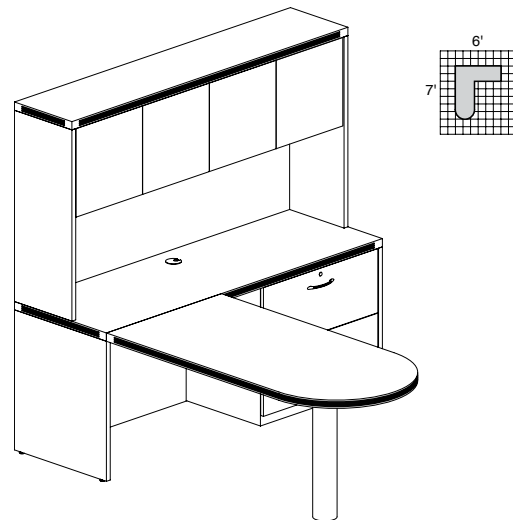

ABERDEEN TYPICAL #24

Consists of:

QTY.	MODEL NO.	DESCRIPTION	LIST PRICE EACH
1	APR6030	Peninsula Return 60"W x 30"D	$576
1	ACD7224	Credenza 72"W x 24"D	$610
1	AHW72	Hutch with Wood Doors 72"W	$727

AT24

TOTAL: $1913