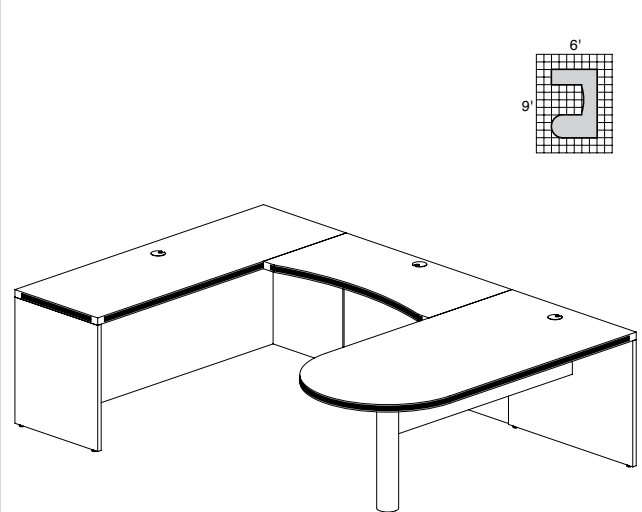

ABERDEEN TYPICAL #14

Consists of:

QTY.	MODEL NO.	DESCRIPTION	LIST PRICE EACH
1	APT7236	Freestanding Peninsula 72"W x 36"D	$842
1	ACB4824	Contour Bridge 48"W x 24"D	$376
1	ACD7224	Credenza 72"W x 24"D	$610

AT14

TOTAL: $1828