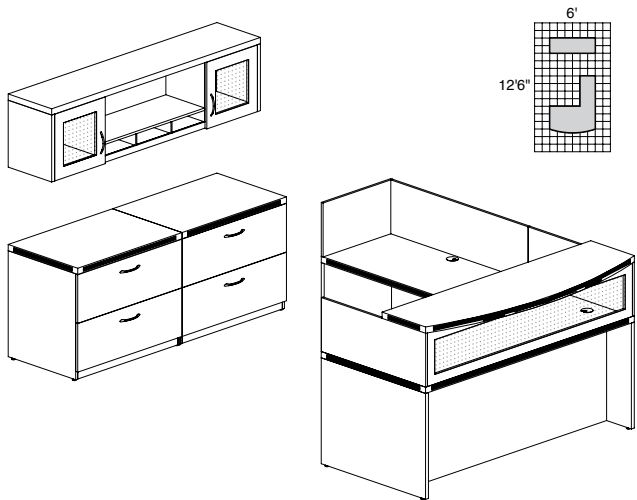

ABERDEEN TYPICAL #37

Consists of:

QTY.	MODEL NO.	DESCRIPTION	LIST PRICE EACH
1	ARD7236	Rectangular Conference Desk 72"W x 36"D	$756
1	AR4824	Return 48"W x 24"D	$436
1	ARDTC	Reception Desk Transaction Counter	$683
1	ARRS	Reception Return Screen	$230
2	AFLF36	Freestanding Lateral File 36"W x 24"D	$1017
1	AWG72	Wall Mount Hutch 72"W	$716

AT37

TOTAL: $4855