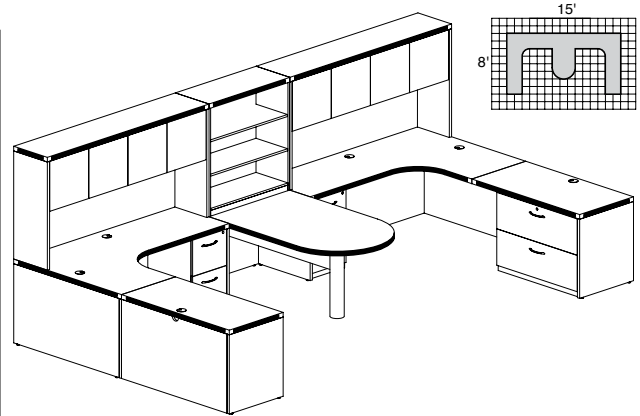

AT14

TOTAL: \$1828

ABERDEEN LAMINATE TYPICALS

• Order complete suites using "AT__" models.

ABERDEEN TYPICAL #17

Consists of:

QTY.	MODEL NO.	DESCRIPTION	LIST PRICE EACH
1	APT7236	Freestanding Peninsula 72"W x 36"D	\$842
1	AEC72R	Extended Corner, Right 72"W x 48"D	\$975
1	AEC72L	Extended Corner, Left 72"W x 48"D	\$975
2	AR3624	Return 36"W x 24"D	\$363
2	APBF20	Suspended Credenza Pencil/Box/File Pedestal	\$430
2	AMK20	Mobile Kit for Suspended Credenza Pedestal	\$145
2	AHW72	Hutch with Wood Doors 72"W	\$727
1	AB3S36	3-Shelf Bookcase	\$567

AT17

TOTAL: \$6689

ABERDEEN TYPICAL #18

Consists of:

QTY.	MODEL NO.	DESCRIPTION	LIST PRICE EACH
1	APT7236	Freestanding Peninsula 72"W x 36"D	\$842
1	AEC72R	Extended Corner, Right 72"W x 48"D	\$975
1	AEC72L	Extended Corner, Left 72"W x 48"D	\$975
2	AFTP72	72" Fabric Tack Panel	\$203
2	AR4824	Return 48"W x 24"D	\$436
2	AFF20	Suspended Credenza Pencil/box/File Pedestal	\$552
2	ACLF36	Credenza Lateral File 36"W x 20"D	\$800
2	AHW72	Hutch with Wood Doors 72"W	\$727
1	AB3S36	3-Shelf Bookcase	\$567