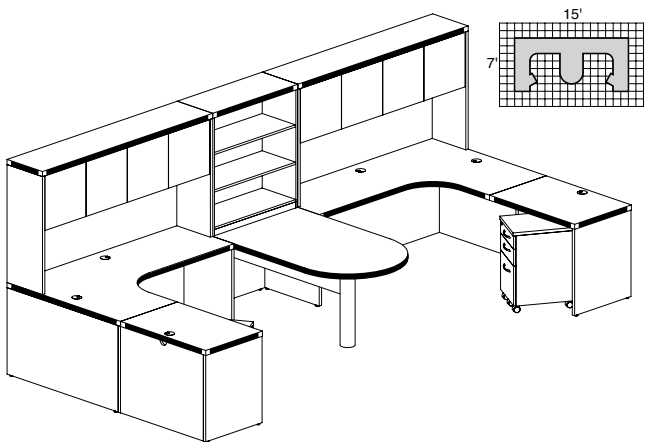

AT11

TOTAL: \$1709

ABERDEEN TYPICAL #14

Consists of:

QTY.	MODEL NO.	DESCRIPTION	LIST PRICE EACH
1	APT7236	Freestanding Peninsula 72"W x 36"D	\$842
1	ACB4824	Contour Bridge 48"W x 24"D	\$376
1	ACD7224	Credenza 72"W x 24"D	\$610

AT14

TOTAL: \$1828

ABERDEEN LAMINATE TYPICALS

• Order complete suites using "AT__" models.

ABERDEEN TYPICAL #17

Consists of:

QTY.	MODEL NO.	DESCRIPTION	LIST PRICE EACH
1	APT7236	Freestanding Peninsula 72"W x 36"D	\$842
1	AEC72R	Extended Corner, Right 72"W x 48"D	\$975
1	AEC72L	Extended Corner, Left 72"W x 48"D	\$975
2	AR3624	Return 36"W x 24"D	\$363
2	APBF20	Suspended Credenza Pencil/Box/File Pedestal	\$430
2	AMK20	Mobile Kit for Suspended Credenza Pedestal	\$145
2	AHW72	Hutch with Wood Doors 72"W	\$727
1	AB3S36	3-Shelf Bookcase	\$567

AT17

TOTAL: \$6689

ABERDEEN TYPICAL #18

Consists of:

QTY.	MODEL NO.	DESCRIPTION	LIST PRICE EACH
1	APT7236	Freestanding Peninsula 72"W x 36"D	\$842
1	AEC72R	Extended Corner, Right 72"W x 48"D	\$975
1	AEC72L	Extended Corner, Left 72"W x 48"D	\$975
2	AFTP72	72" Fabric Tack Panel	\$203
2	AR4824	Return 48"W x 24"D	\$436
2	AFF20	Suspended Credenza Pencil/box/File Pedestal	\$552
2	ACLF36	Credenza Lateral File 36"W x 20"D	\$800
2	AHW72	Hutch with Wood Doors 72"W	\$727
1	AB3S36	3-Shelf Bookcase	\$567