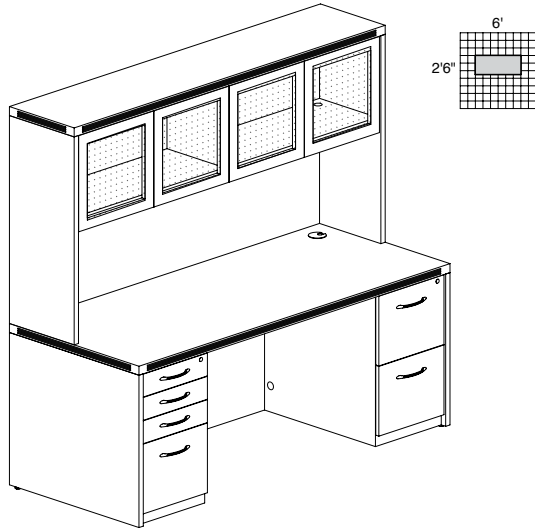

ABERDEEN LAMINATE TYPICALS

• Order complete suites using "AT__" models.

ABERDEEN TYPICAL #34

Consists of:

QTY.	MODEL NO.	DESCRIPTION	LIST PRICE EACH
1	ARD7230	Rectangular Desk 72"W x 30"D	$699
1	APBBF26	Desk Pencil/Box/Box/File Pedestal	$653
1	AFF26	Desk File/File Pedestal	$625
1	AHG72	Hutch with Glass Doors 72"W	$1017

AT34

TOTAL: $2994