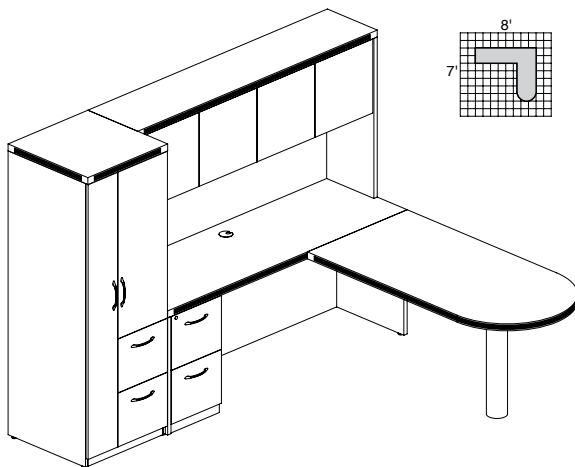

ABERDEEN TYPICAL #22

Consists of:

QTY.	MODEL NO.	DESCRIPTION	LIST PRICE EACH
1	APR6030	Peninsula Return 60"W x 30"D	$576
1	ACD7224	Credenza 72"W x 24"D	$610
1	AFF20	Credenza File/File Pedestal	$552
1	APST	Personal Storage Tower	$1164
1	AHW72	Hutch with Wood Doors 72"W	$727

AT22

TOTAL: $3629