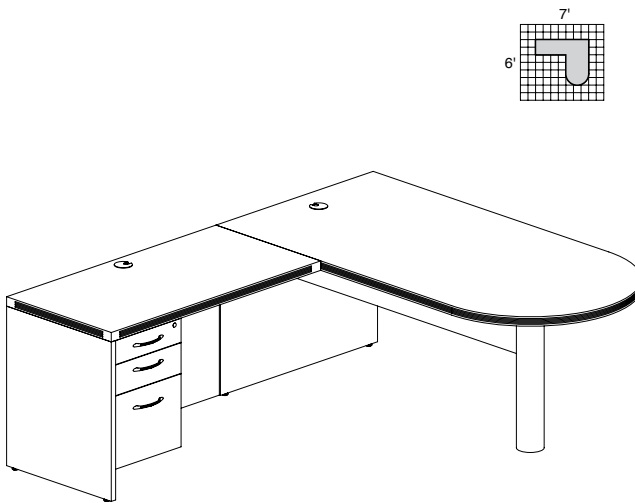

ABERDEEN TYPICAL #11

Consists of:

QTY.	MODEL NO.	DESCRIPTION	LIST PRICE EACH
1	APT7236	Freestanding Peninsula 72"W x 36"D	$842
1	AR4824	Return 48"W x 24"D	$436
1	APBF20	Suspended Credenza Pencil/Box/File Pedestal	$430

AT11

TOTAL: $1709