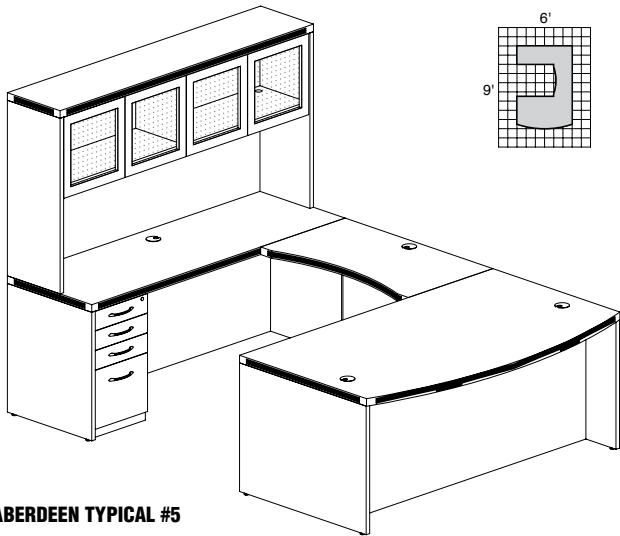

ABERDEEN TYPICAL #10

ABERDEEN LAMINATE TYPICALS

• Order complete suites using "AT_" models.

ABERDEEN TYPICAL #5

Consists of:

QTY.	MODEL NO.	DESCRIPTION	LIST PRICE EACH
1	ABD7242	Bowfront Desk 72"W x 42"D	$873
1	ACD7224	Credenza 72"W x 24"D	$610
1	ACB4224	Contour Bridge 42"W x 24"D	$347
1	APBBF26	Desk Pencil/Box/Box/File Pedestal	$653
1	APBBF20	Credenza Pencil/Box/Box/File Pedestal	$582
1	AHG72	Hutch with Glass Doors 72"W	$1017

AT5

TOTAL: $4082