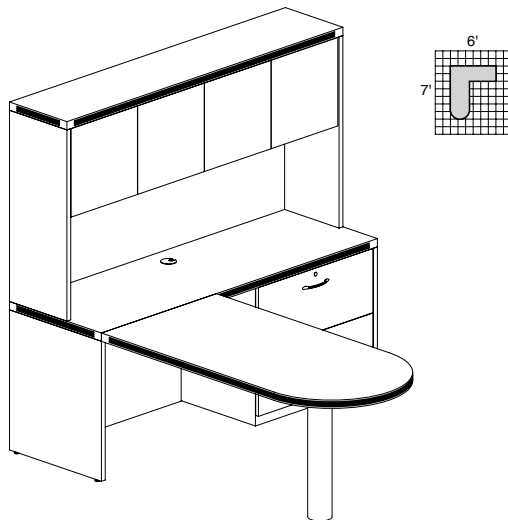

ABERDEEN TYPICAL #24

Consists of:

QTY.	MODEL NO.	DESCRIPTION	LIST PRICE EACH
1	APR6030	Peninsula Return 60"W x 30"D	$576
1	ACD7224	Credenza 72"W x 24"D	$610
1	AHW72	Hutch with Wood Doors 72"W	$727

AT24

TOTAL: $1913