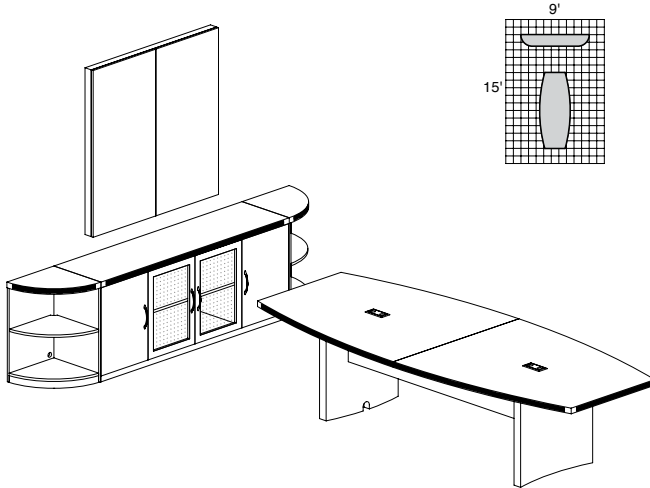

ABERDEEN LAMINATE TYPICALS

• Order complete suites using "AT__" models.

ABERDEEN TYPICAL #39

Consists of:

QTY.	MODEL NO.	DESCRIPTION	LIST PRICE EACH
1	ACTB10	Boat Conference Table 120"W x 48"D	$1684
1	ALC	Low Wall Cabinet	$1310
2	ABQ2	2-Shelf 1/4 Round	$289
1	AVPB	Visual Presentation Board	$901

AT39

TOTAL: $4473