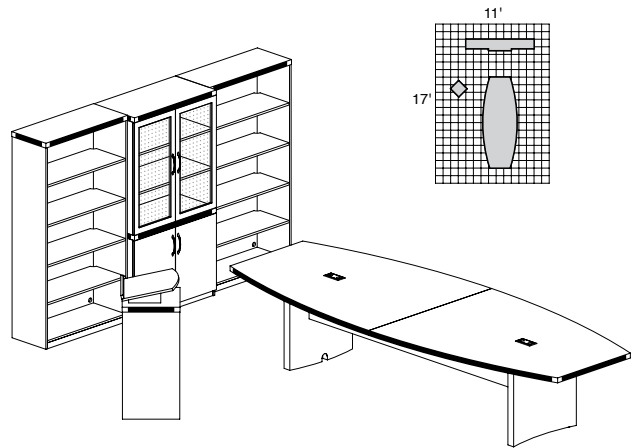

ABERDEEN TYPICAL #40

Consists of:

QTY.	MODEL NO.	DESCRIPTION	LIST PRICE EACH
1	ACTB12	Boat Conference Table 144"W x 48"D	$2014
1	ASC	Storage Cabinet	$727
1	AGDC	Glass Display Cabinet	$945
2	AB5S36	5-Shelf Bookcase	$683
1	ALCT	Lectern	$522

AT40

TOTAL: $5574