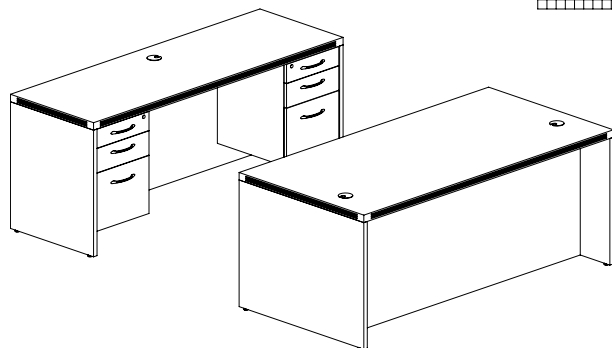

ABERDEEN LAMINATE SERIES TYPICALS

• Order complete suites using "AT__" models.

ABERDEEN TYPICAL #1

Consists of:

QTY.	MODEL NO.	DESCRIPTION	LIST PRICE EACH
1	ARD7236	Rectangular Conference Desk 72"W x 36"D	\$756
1	ACD7224	Credenza 72"W x 24"D	\$610
2	APBF26	Suspended Desk Pencil/Box/File Pedestal	\$479
2	APBF20	Suspended Credenza Pencil/Box/File Pedestal	\$430

AT1

TOTAL: **\$3184**

ABERDEEN TYPICAL #2

Consists of:

QTY.	MODEL NO.	DESCRIPTION	LIST PRICE EACH
1	ARD7236	Rectangular Conference Desk 72"W x 36"D	\$756
1	ACD7224	Credenza 72"W x 24"D	\$610
1	ACB4824	Contour Bridge 48"W x 24"D	\$376
1	APBF26	Suspended Desk Pencil/Box/File Pedestal	\$479
1	ACLF36	Credenza Lateral File 36"W x 20"D	\$800
1	AHW72	Hutch with Wood Doors 72"W	\$727