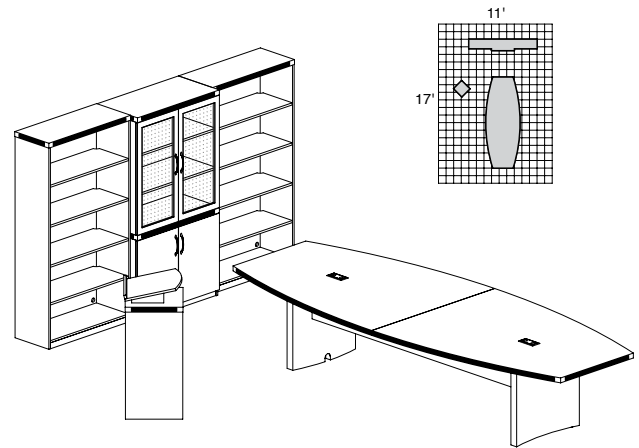

ABERDEEN TYPICAL #40

Consists of:

QTY.	MODEL NO.	DESCRIPTION	LIST PRICE EACH
1	ACTB12	Boat Conference Table 144"W x 48"D	$2014
1	ASC	Storage Cabinet	$727
1	AGDC	Glass Display Cabinet	$945
2	AB5S36	5-Shelf Bookcase	$683
1	ALCT	Lectern	$522

AT40

TOTAL: $5574