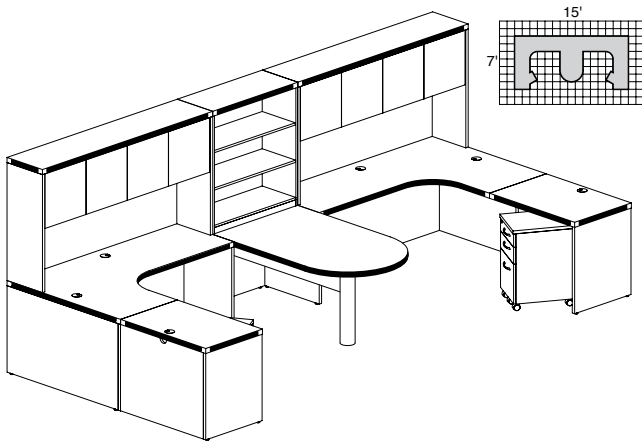

AT11

TOTAL: \$1709

ABERDEEN TYPICAL #14

Consists of:

QTY.	MODEL NO.	DESCRIPTION	LIST PRICE EACH
1	APT7236	Freestanding Peninsula 72"W x 36"D	\$842
1	ACB4824	Contour Bridge 48"W x 24"D	\$376
1	ACD7224	Credenza 72"W x 24"D	\$610

AT14

TOTAL: \$1828

ABERDEEN LAMINATE TYPICALS

• Order complete suites using "AT__" models.

ABERDEEN TYPICAL #17

Consists of:

QTY.	MODEL NO.	DESCRIPTION	LIST PRICE EACH
1	APT7236	Freestanding Peninsula 72"W x 36"D	\$842
1	AEC72R	Extended Corner, Right 72"W x 48"D	\$975
1	AEC72L	Extended Corner, Left 72"W x 48"D	\$975
2	AR3624	Return 36"W x 24"D	\$363
2	APBF20	Suspended Credenza Pencil/Box/File Pedestal	\$430
2	AMK20	Mobile Kit for Suspended Credenza Pedestal	\$145
2	AHW72	Hutch with Wood Doors 72"W	\$727
1	AB3S36	3-Shelf Bookcase	\$567

AT17

TOTAL: \$6689

ABERDEEN TYPICAL #18

Consists of:

QTY.	MODEL NO.	DESCRIPTION	LIST PRICE EACH
1	APT7236	Freestanding Peninsula 72"W x 36"D	\$842
1	AEC72R	Extended Corner, Right 72"W x 48"D	\$975
1	AEC72L	Extended Corner, Left 72"W x 48"D	\$975
2	AFTP72	72" Fabric Tack Panel	\$203
2	AR4824	Return 48"W x 24"D	\$436
2	AFF20	Suspended Credenza Pencil/box/File Pedestal	\$552
2	ACLF36	Credenza Lateral File 36"W x 20"D	\$800
2	AHW72	Hutch with Wood Doors 72"W	\$727
1	AB3S36	3-Shelf Bookcase	\$567