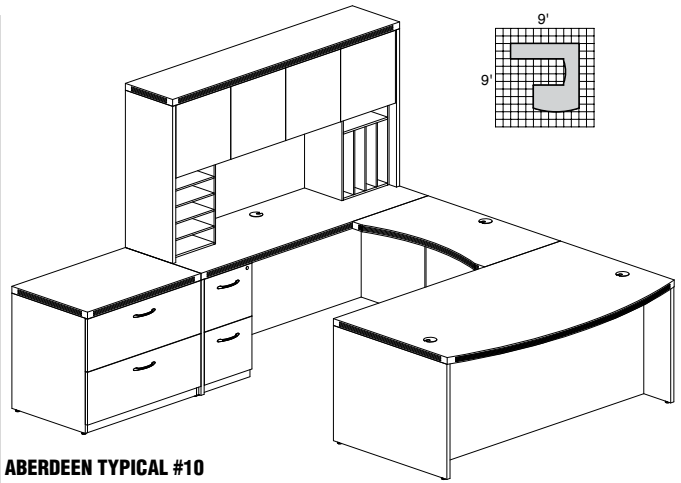

AT4

TOTAL: **\$3495**

ABERDEEN LAMINATE TYPICALS

• Order complete suites using "AT_" models.

ABERDEEN TYPICAL #5

Consists of:

QTY.	MODEL NO.	DESCRIPTION	LIST PRICE EACH
1	ABD7242	Bowfront Desk 72"W x 42"D	\$873
1	ACD7224	Credenza 72"W x 24"D	\$610
1	ACB4224	Contour Bridge 42"W x 24"D	\$347
1	APBBF26	Desk Pencil/Box/Box/File Pedestal	\$653
1	APBBF20	Credenza Pencil/Box/Box/File Pedestal	\$582
1	AHG72	Hutch with Glass Doors 72"W	\$1017

AT5

TOTAL: \$4082

ABERDEEN TYPICAL #10

Consists of:

QTY.	MODEL NO.	DESCRIPTION	LIST PRICE EACH
1	ABD7242	Bowfront Desk 72"W x 42"D	\$873
1	ACB4224	Contour Bridge 42"W x 24"D	\$347
1	ACD7224	Credenza 72"W x 24"D	\$610
1	APBBF26	Desk Pencil/Box/Box/File Pedestal	\$653
1	AFF20	Credenza File/File Pedestal	\$552
1	AFLF36	Freestanding Lateral File 36"W x 24"D	\$1017
1	AHW72	Hutch with Wood Doors 72"W	\$727
1	AHPM	Horizontal Paper Management	\$203
1	AVPM	Vertical Paper Management	\$203