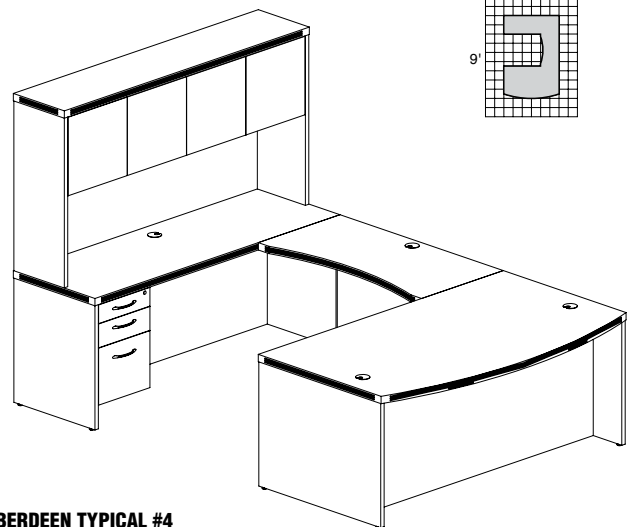

ABERDEEN TYPICAL #4

Consists of:

QTY.	MODEL NO.	DESCRIPTION	LIST PRICE EACH
1	ABD7242	Bowfront Desk 72"W x 42"D	$873
1	ACD7224	Credenza 72"W x 24"D	$610
1	ACB4824	Contour Bridge 48"W x 24"D	$376
1	APBF26	Suspended Desk Pencil/Box/File Pedestal	$479
1	APBF20	Suspended Credenza Pencil/Box/File Pedestal	$430
1	AHW72	Hutch with Wood Doors 72"W	$727

AT4

TOTAL: **$3495**