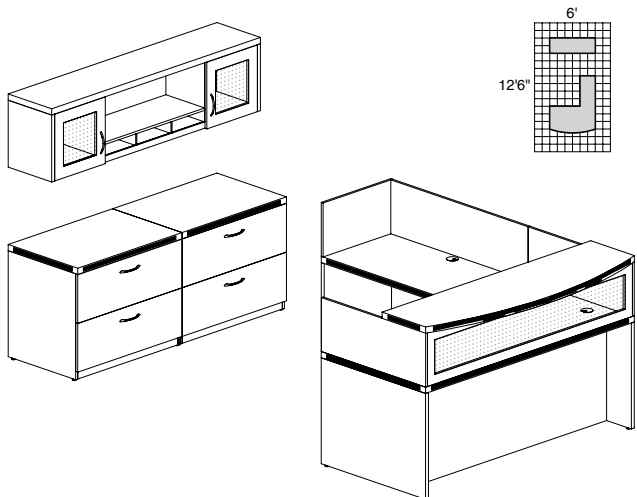

ABERDEEN TYPICAL #37

Consists of:

QTY.	MODEL NO.	DESCRIPTION	LIST PRICE EACH
1	ARD7236	Rectangular Conference Desk 72"W x 36"D	$756
1	AR4824	Return 48"W x 24"D	$436
1	ARDTC	Reception Desk Transaction Counter	$683
1	ARRS	Reception Return Screen	$230
2	AFLF36	Freestanding Lateral File 36"W x 24"D	$1017
1	AWG72	Wall Mount Hutch 72"W	$716

AT37

TOTAL: $4855