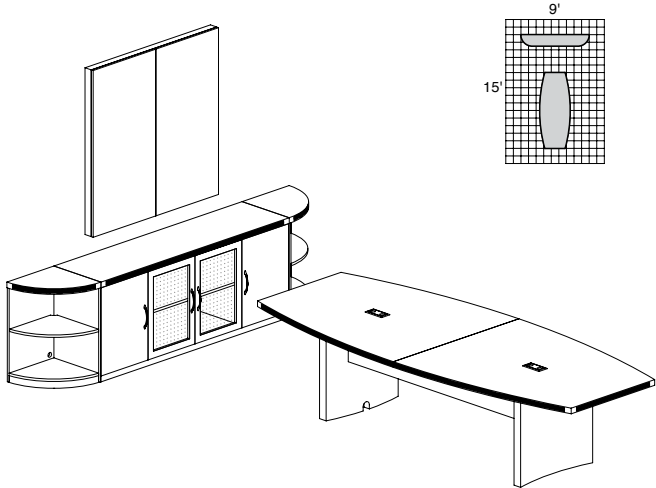

ABERDEEN LAMINATE TYPICALS

• Order complete suites using "AT__" models.

ABERDEEN TYPICAL #39

Consists of:

QTY.	MODEL NO.	DESCRIPTION	LIST PRICE EACH
1	ACTB10	Boat Conference Table 120"W x 48"D	$1684
1	ALC	Low Wall Cabinet	$1310
2	ABQ2	2-Shelf 1/4 Round	$289
1	AVPB	Visual Presentation Board	$901

AT39

TOTAL: $4473