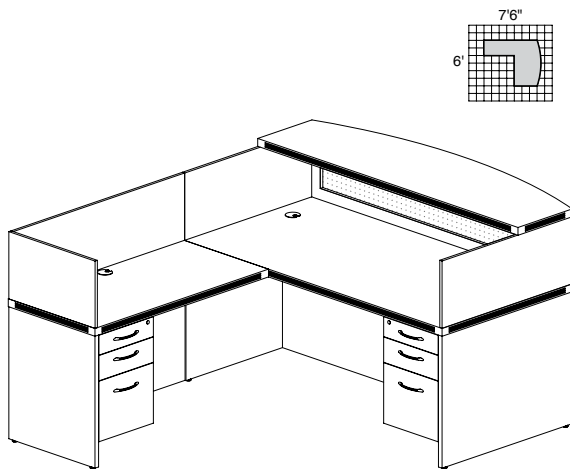

ABERDEEN TYPICAL #36

Consists of:

QTY.	MODEL NO.	DESCRIPTION	LIST PRICE EACH
1	ARD7236	Rectangular Conference Desk 72"W x 36"D	$756
1	AR4824	Return 48"W x 24"D	$436
1	APBF20	Suspended Credenza Pencil/Box/File Pedestal	$430
1	APBF26	Suspended Desk Pencil/Box/File Pedestal	$479
1	ARDTC	Reception Desk Transaction Counter	$683
1	ARRS	Reception Return Screen	$230

AT36

TOTAL: $3014