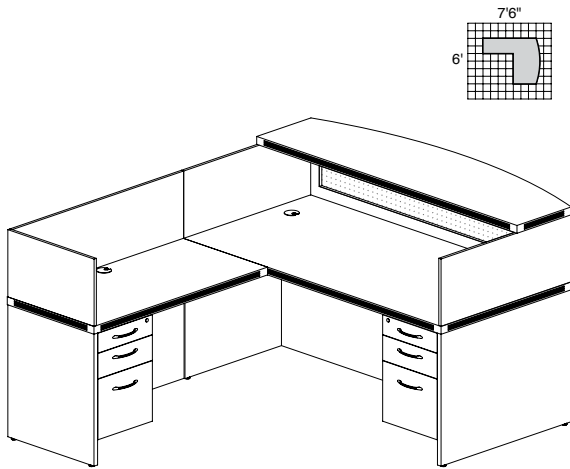

ABERDEEN TYPICAL #36

Consists of:

QTY.	MODEL NO.	DESCRIPTION	LIST PRICE EACH
1	ARD7236	Rectangular Conference Desk 72"W x 36"D	$756
1	AR4824	Return 48"W x 24"D	$436
1	APBF20	Suspended Credenza Pencil/Box/File Pedestal	$430
1	APBF26	Suspended Desk Pencil/Box/File Pedestal	$479
1	ARDTC	Reception Desk Transaction Counter	$683
1	ARRS	Reception Return Screen	$230

AT36

TOTAL: $3014